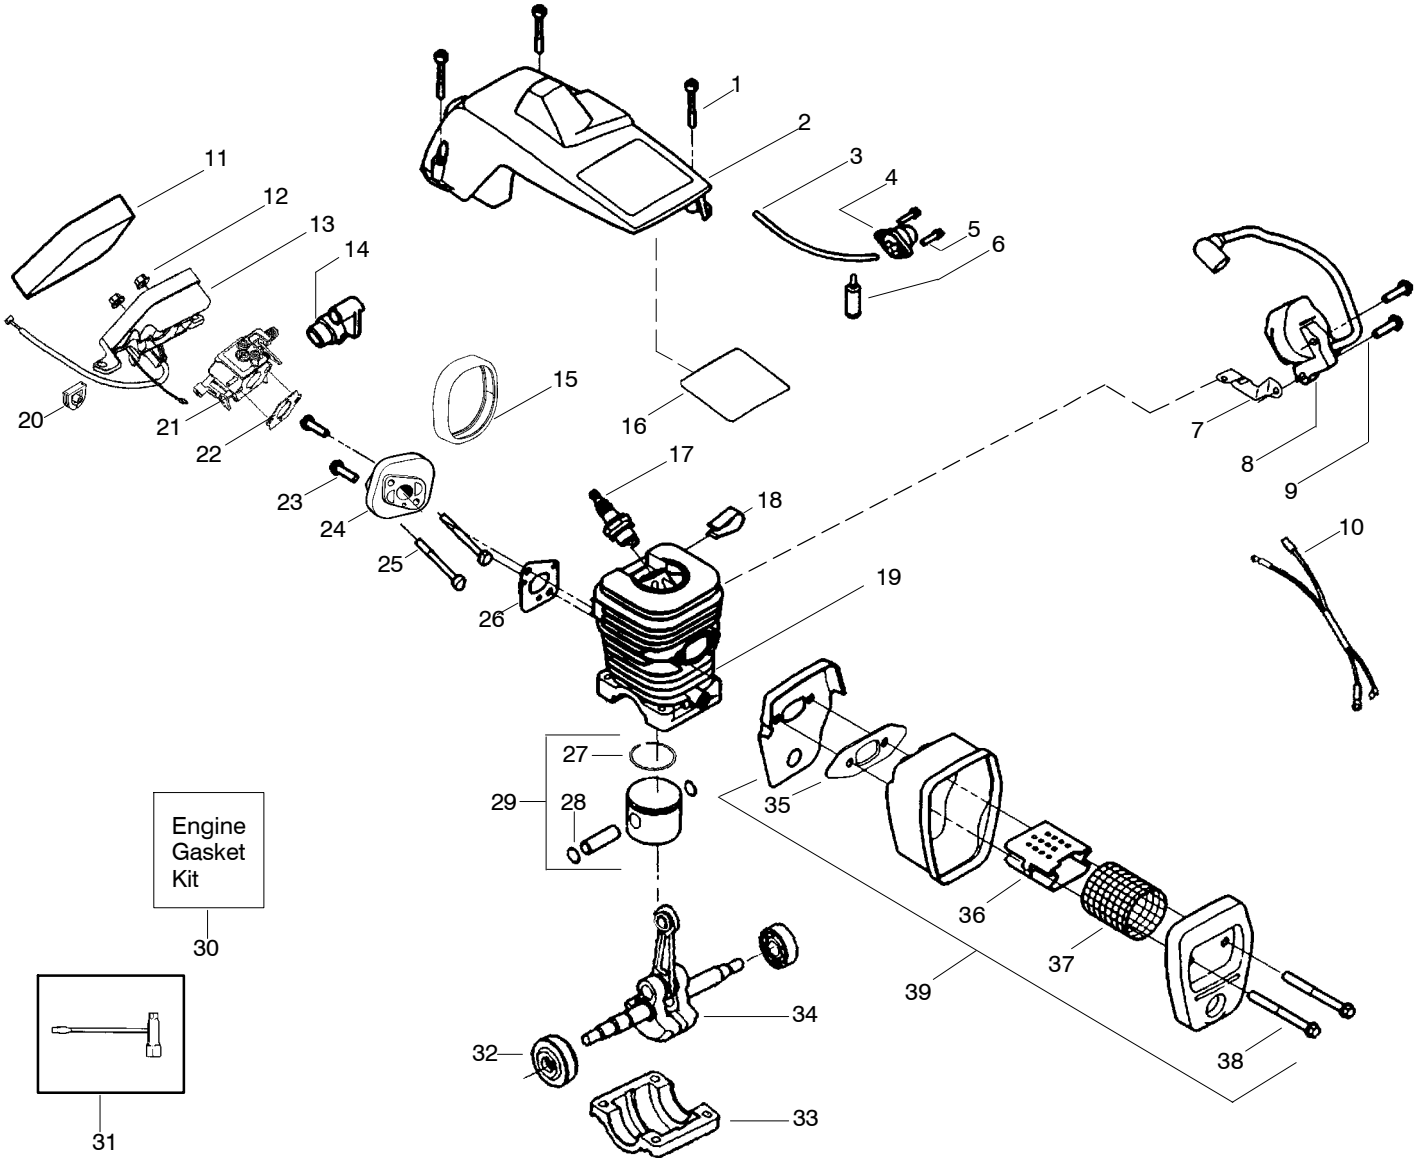

Ref.	Part No.	Description	Ref.	Part No.	Description	Ref.	Part No.	Description
1.	530016153	Screw	21.	---	Kit - Carburetor & Airbox (Incl. 14)	36.	530037813	Diffuser - Muffler
2.	530055638	Assy - Cylinder Shield (includes # 16)		545081885	Walbro (WT - 891)	37.	530036103	Screen - Spark
3.	530069247	Kit - Fuel Line (Small)	Note: No Repair kits are available for these carburetors			38.	530016132	Bolt - Muffler
4.	530071835	Kit - Purge Bulb (incl. #5)	22.	530069608	Gasket - Carb. (kit)	39.	530047207	Assy - Muffler (Incl. 35,36,37,38)
5.	530015780	Screw	23.	530016386	Screw			Not Shown
6.	530095646	Assy - Fuel Pick-up	24.	530049700	Carb. Adapter			
7.	530047442	Strap - Ground	25.	530016187	Screw			
8.	530039167	Ignition Module	26.	530069608	Gasket - Adaptor (kit)			
9.	530015814	Screw	27.	530038729	Ring - Piston			
10.	530057475	Assy - Wire Harness	28.	530015697	Retainer - Piston Pin			
11.	530037793	Foam - Air Filter	29.	530071408	Kit - Piston (Incl. 27 & 28)			
12.	530016101	Nut	30.	530069608	Kit - Engine Gasket (Incl. 22, 26 & 35)			
13.	530057702	Assy - Air Box	31.	530031135	Scrench		545167608	Manual - Operator
14.	530049244	Grommet - Carb Adjust	32.	530056363	Assy - Seal & Bearing		545003030	Decal - Warning
15.	530054144	Seal - Carb Adapter	33.	530037935	Cap - Crankcase			
16.	530055698	Reflector - Heat	34.	545113101	Assy - Crankshaft			
17.	952030150	Spark Plug (RCJ - 7Y)	35.	530069608	Gasket - Muffler (kit)			
18.	530016136	Clip - High Tension Lead						
19.	530012550	Cylinder						
20.	530047631	Grommet - Throttle Cable						

✓ = NEW PART NUMBER FOR THIS IPL

* = REFER TO THE SERVICE REFERENCE INDICATED FOR MORE INFORMATION. (LOCATED AT END OF IPL)