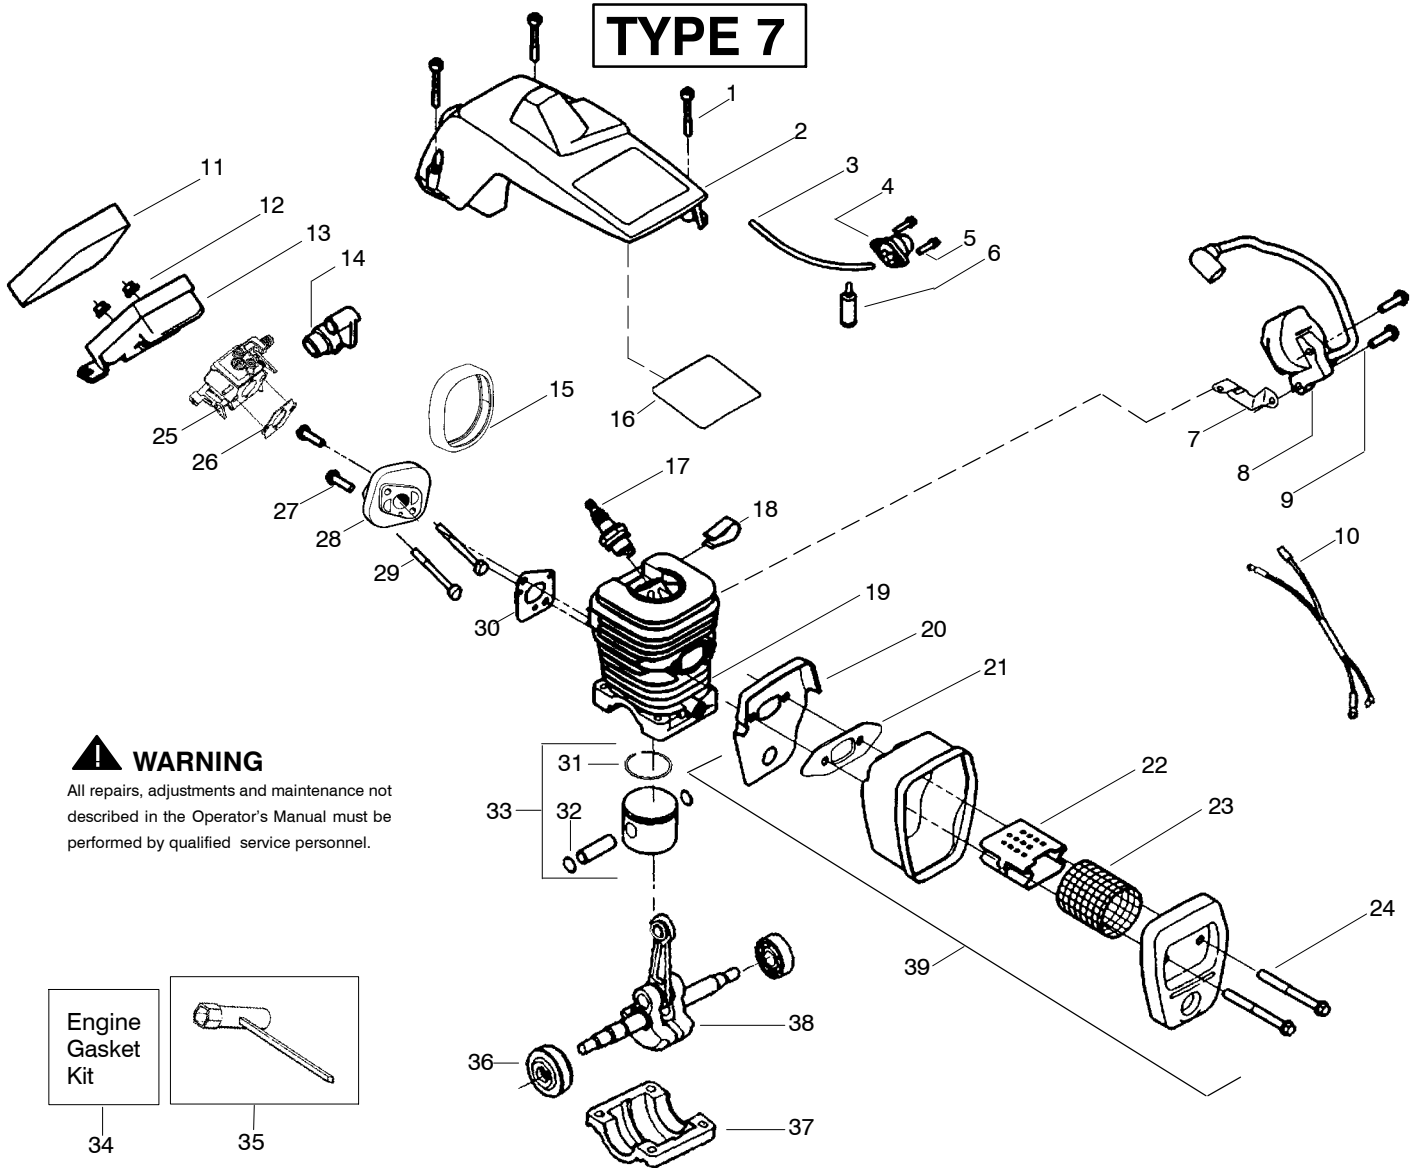

Ref.	Part No.	Description	Ref.	Part No.	Description	Ref.	Part No.	Description
1.	530016153	Screw	19.	530012550	Cylinder	33.	530071408	Kit – Piston (Incl. 31 & 32)
2.	530055637	Assy – Cylinder Shield (includes # 16)	20.	530049870	Backplate – Muffler	34.	530069608	Kit – Engine Gasket (Incl. 21, 26 & 30)
3.	530069247	Kit – Fuel Line (Small)	21.	530069608	Gasket – Muffler (kit)	35.	530031163	Bar Wrench
4.	530071835	Kit – Purge Bulb (Incl. #5)	22.	530037813	Diffuser – Muffler	36.	530056363	Assy – Seal & Bearing
5.	530015780	Screw	23.	530036103	Screen – Spark	37.	530037935	Cap – Crankcase
6.	530095646	Assy – Fuel Pick-up	24.	530016132	Bolt – Muffler	38.	530047062	Assy – Crankshaft
7.	530047442	Strap – Ground	25.	---	Kit – Carburetor	39.	530047207	Assy – Muffler (Incl. 20 – 24)
8.	530039198	Ignition Module		545081885	Walbro (WT – 89) (Incl. Grommet)			Not Shown
9.	530015814	Screw	26.	530069608	Gasket – Carb. (kit)			
10.	530052296	Assy – Wire Harness	27.	530016386	Screw			Manuals
11.	530037793	Foam – Air Filter	28.	530049700	Carb. Adapter			North America
12.	530016101	Nut	29.	530016187	Screw			Non – Ce 1
13.	530057480	Assy – Air Box	30.	530069608	Gasket – Adaptor (kit)			Russian
14.	530035526	Grommet – Carb Adjust	31.	530038729	Ring – Piston			Decal – Warning
15.	530054144	Seal – Carb Adapter	32.	530015697	Retainer – Piston Pin			Decal – Start Inst.
16.	530055698	Reflector – Heat						Decal – Warning (Russia)
17.	952030150	Spark Plug (RCJ – 7Y)						
18.	530016136	Clip – High Tension Lead						

✓ = NEW PART NUMBER FOR THIS IPL

* = REFER TO THE SERVICE REFERENCE INDICATED FOR MORE INFORMATION. (LOCATED AT END OF IPL)