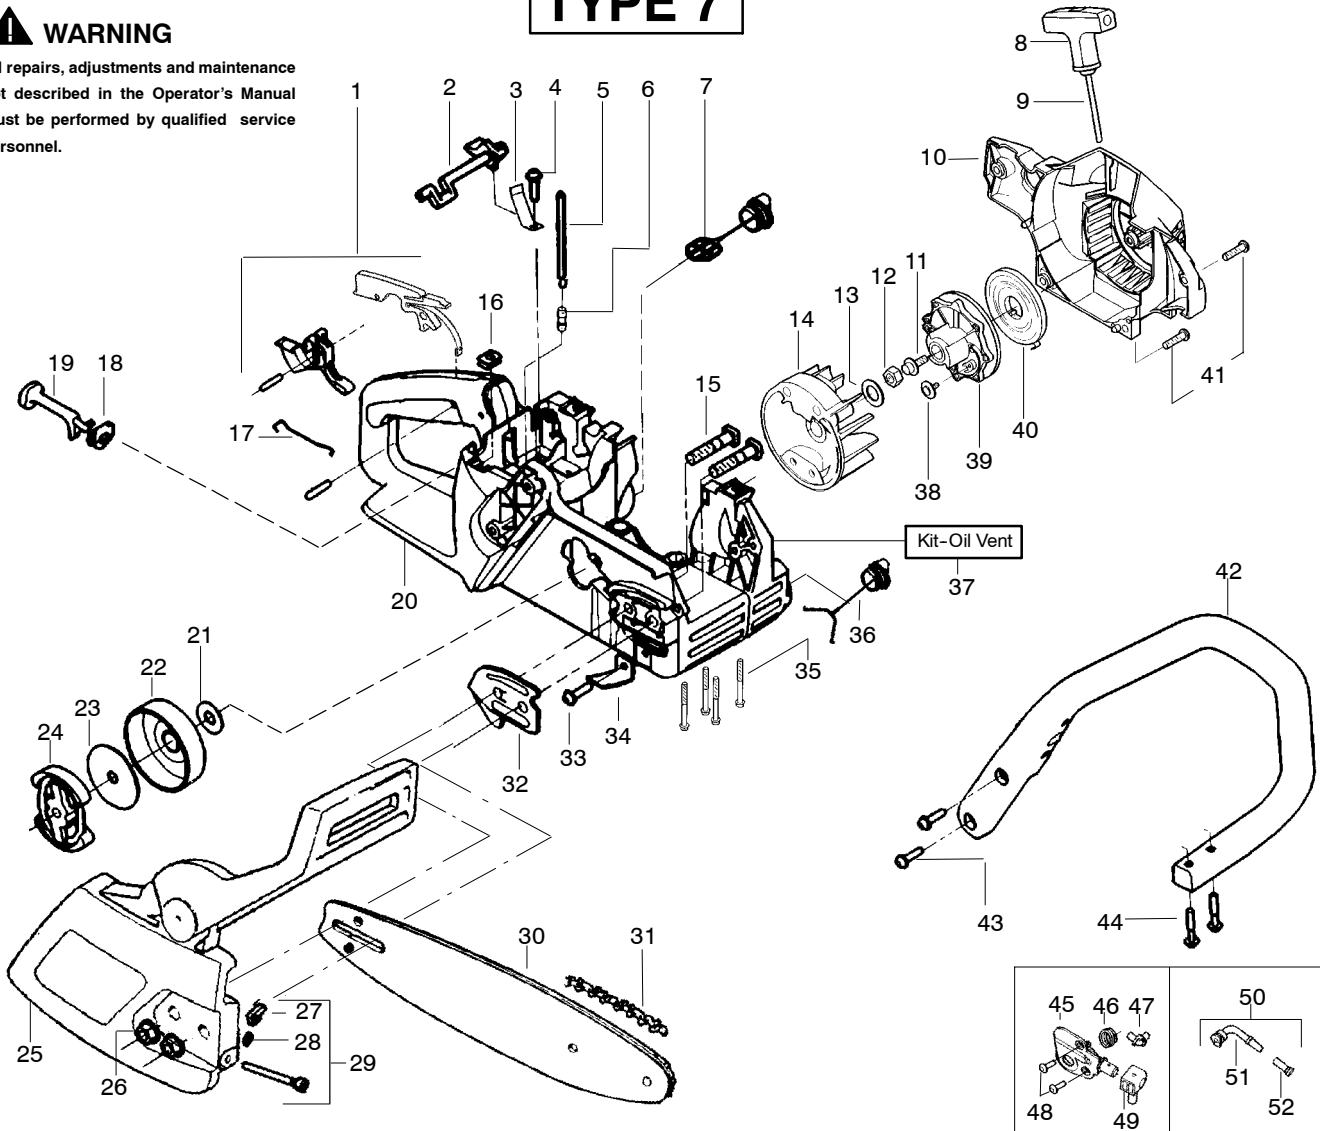

TYPE 7

⚠ WARNING

All repairs, adjustments and maintenance not described in the Operator's Manual must be performed by qualified service personnel.

Ref.	Part No.	Description	Ref.	Part No.	Description	Ref.	Part No.	Description
1.	530071832	Kit-Trigger & Lockout	20.	530058909	Assy-Chassis	34.	530029850	Chain Catcher
2.	530038227	Lever-Switch (Includes Pin)	21.	530015907	Washer - Thrust	35.	530016132	Screw
3.	530016149	Spring-Switch	22.	530047061	Assy-Drum W/brg.	36.	530010846	Assy-Oil Cap
4.	530015775	Screw	23.	530015611	Washer-Clutch	37.	530071666	Kit-Oil Vent
5.	530069216	Kit-Fuel Line (Large)	24.	530014949	Assy. - Clutch	38.	530016080	Screw
6.	530023877	Fitting	25.	---	Assy-Chain Brake (2050,2150)	39.	530037817	Pulley-Starter
7.	530047192	Assy-Fuel Cap		545139906	(2175,2375)	40.	530027531	Spring-Starter
8.	530037485	Handle-Starter	26.	530015917	Nut-Bar Mounting	41.	530015892	Screw
9.	530069232	Kit-Rope	27.	530015826	Pin-Bar Adjust	42.	530056798	Handle-Front
10.	---	Housing-Fan (2050,2150)	28.	530038593	Retainer-Bar Adjust	43.	530015814	Screw
	530049334	(2175,2375)	29.	530069611	Kit-Bar Adjust (incl.27,28)	44.	530015940	Screw
	530049337					45.	530071259	Kit-Oil Pump (incl 46,47,49)
11.	530015920	Screw	30.	952044368	Bar - 14"	46.	530037820	Gear-Worm Spring
12.	530016134	Nut-Flywheel		952044370	Bar-16"	47.	530049477	Elbow-Oil Pickup
13.	530015127	Washer-Flywheel		952044418	Bar-18"	48.	530016064	Screw
14.	530039187	Assy-Flywheel	31.	952051209	Chain-14"	49.	530019206	Seal Block
15.	530016133	Bolt-Bar Mounting		952051211	Chain-16"	50.	530047663	Assy-Oil-Pickup (Incl. 51,52)
16.	530015922	Nut-Speed		952051338	Chain-18"	51.	530038373	Pickup-Oiler
17.	530037809	Wire-Throttle	32.	530038238	Plate-Bar Mounting	52.	530056533	Filter-Oil
18.	530049005	Grommet-Choke Knob	33.	530015814	Screw			
19.	530047989	Lever-Choke						

✓ = NEW PART NUMBER FOR THIS IPL

★ = REFER TO THE SERVICE REFERENCE INDICATED FOR MORE INFORMATION. (LOCATED AT END OF IPL)