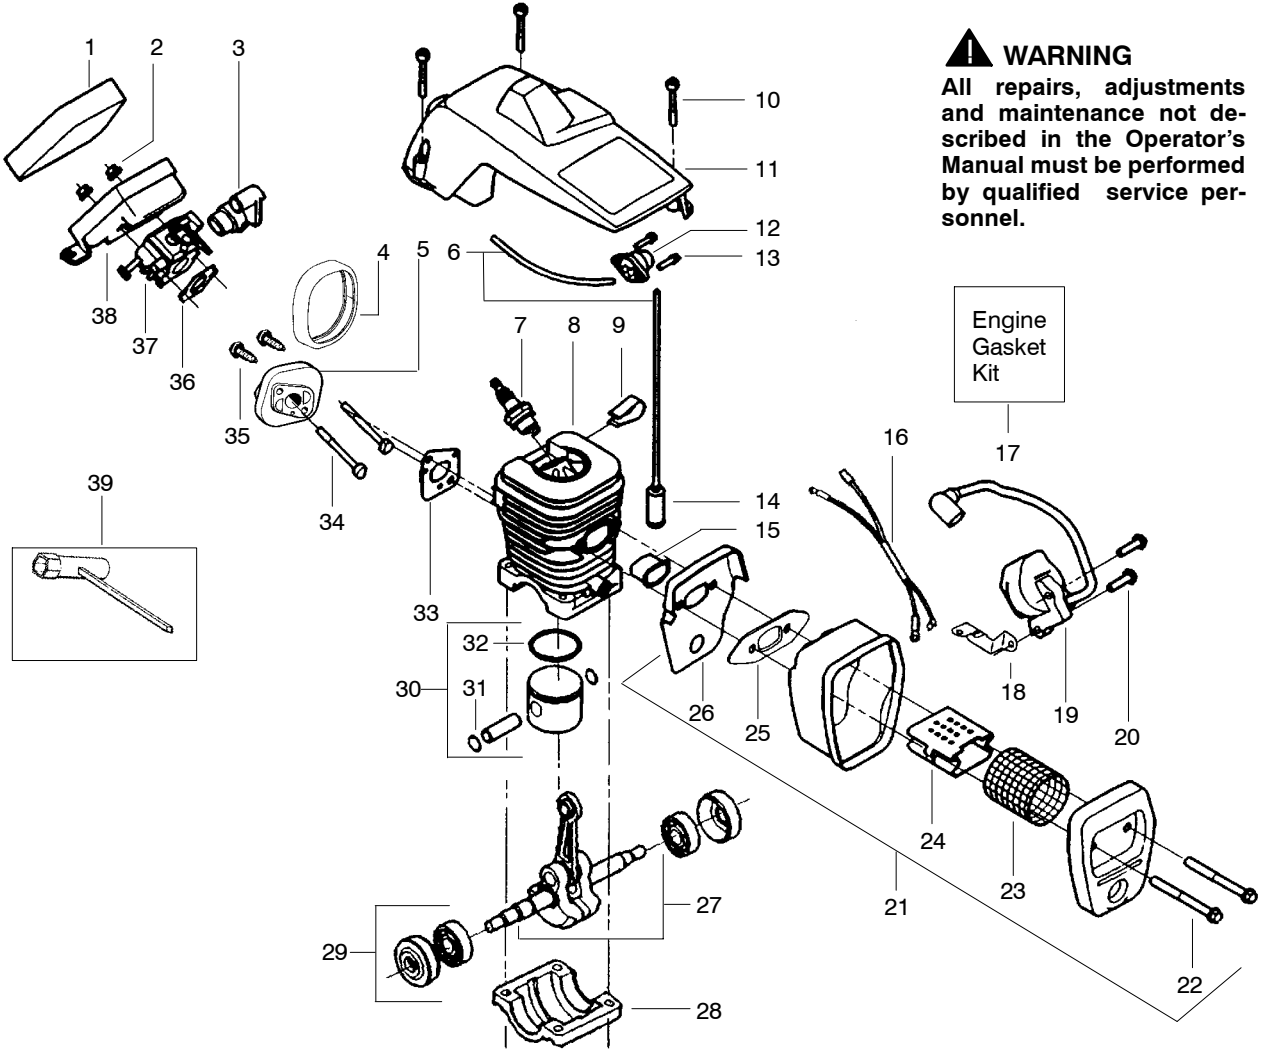

TYPE 6

⚠ WARNING
All repairs, adjustments and maintenance not described in the Operator's Manual must be performed by qualified service personnel.

Engine Gasket Kit

Ref.	Part No.	Description	Ref.	Part No.	Description	Ref.	Part No.	Description
1.	530037793	Foam – Air Filter	14.	530095646	Fuel Pick – up Ass'y.	31.	530015697	Retainer – Piston Pin
2.	530016101	Nut	15.	530037652	Heat Insulator	32.	530038729	Ring – Piston
3.	530035526	Grommet – Carb Adjust	16.	530052296	Assy. – Wire Harness	33.	530069608	Gasket – Carb. Adapter
4.	*****	Seal – Carb Adapter	17.	530069608	Kit – Engine Gasket (Incl. 25, 33 & 36)	34.	530016187	Screw
5.	530049700	Carb. Adapter	18.	530047442	Strap – Ground	35.	530016386	Screw
6.	530069247	Fuel Line Kit (Small)	19.	530039198	Module – Ignition	36.	530069608	Gasket – Carburetor
7.	952030150	Spark Plug (RCJ – 7Y)	20.	530015814	Screw	37.	530071620	Kit – Carburetor (WT – 624)
8.	530071412	Kit – Cylinder	21.	530047207	Assy – Muffler (Incl. 22 – 26)	38.	530057480	Housing – Air Filter
9.	530016136	Clip – High Tension Lead	22.	530016132	Screw	39.	530031163	Wrench – Bar
10.	530016153	Screw	23.	530036103	Screen – Spark	Not Shown		
11.	---	Cylinder Shield	24.	530037813	Diffuser – Muffler	---	530163675	Operator Manual Type 6
	530071310	2050, 2150	25.	530069608	Gasket – Muffler	530057757	Decal Warning	
	530049227	2175, 2375	26.	530049870	Backplate – Muffler			
12.	530047213	Air Purge Ass'y.	27.	530047062	Assy. – Crankshaft			
13.	530015780	Screw	28.	530037935	Cap – Crankcase			
			29.	530056363	Assy. – Seal & Bearing			
			30.	530071408	Kit – Piston (Incl. 31 & 32)			

✓ = NEW PART NUMBER FOR THIS IPL   * = REFER TO THE SERVICE REFERENCE INDICATED FOR MORE INFORMATION. (LOCATED AT END OF IPL)
● = THESE PARTS ARE ILLUSTRATED FOR CLARITY. ORDER COMPLETE ASSEMBLY.