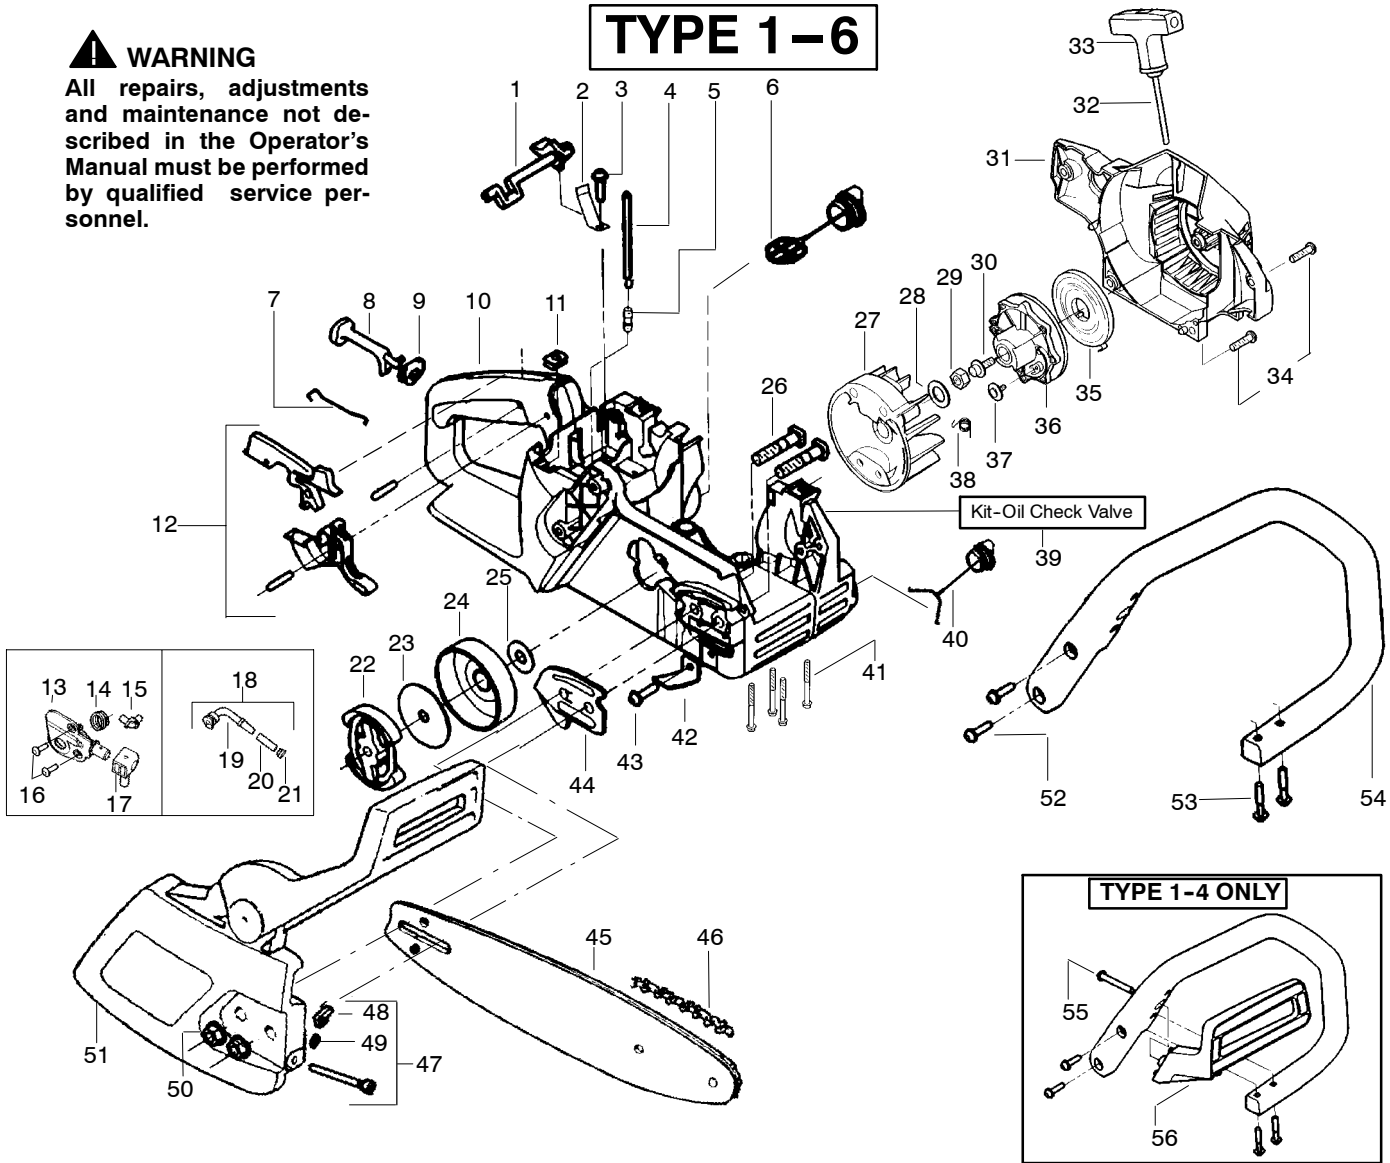

## TYPE 1-6

Ref.	Part No.	Description	Ref.	Part No.	Description	Ref.	Part No.	Description
1.	530038227	Lever-Switch (Incl. Pin)	23.	530015611	Washer-Clutch	44.	530038238	Plate-Bar Mounting
2.	530016149	Spring-Switch	24.	530047061	Assy-Drum W/brg.	45.	952044368	Bar - 14"
3.	530015775	Screw	25.	530015907	Washer - Thrust		952044370	Bar - 16"
4.	530069216	Kit-Fuel Line (Large)	26.	530016133	Bolt-Bar Mounting		952044418	Bar - 18"
5.	530023877	Fitting	27.	530039209	Assy-Flywheel	46.	952051209	Chain - 14"
6.	530047192	Assy-Fuel Cap	28.	530015127	Washer-Flywheel		952051211	Chain - 16"
7.	530037809	Wire-Throttle	29.	530016134	Nut-Flywheel		952051338	Chain - 18"
8.	530047989	Lever-Choke	30.	530015920	Screw	47.	530069611	Kit-Bar Adjust (incl. 48,49)
9.	530038406	Grommet-Choke Knob	31.	---	Housing-Fan	48.	530015826	Pin-Bar Adjust
10.	530069822	Assy-Chassis		530049334		49.	530038593	Retainer-Bar Adjust
11.	530015922	Nut-Speed		530049337		50.	530015917	Nut-Bar Mounting
12.	530071305	Kit-Trigger & Lockout	32.	530069232	Kit-Rope	51.	---	Assy-Chain Brake
13.	530071259	Kit-Oil Pump (incl 14,15,17)	33.	530037485	Handle-Starter		530054735	2050,2150
14.	530037820	Gear-Worm Spring	34.	530015892	Screw		530054740	2175,2375
15.	530049477	Elbow-Oil Pickup	35.	530027531	Spring-Starter			(Type 1,2,3,4,5,6)
16.	530016064	Screw	36.	530037817	Pulley-Starter	52.	530015814	Screw
17.	530019206	Seal Block	37.	530016080	Screw	53.	530015940	Screw
18.	530047663	Assy-Oil-Pickup (Incl. 19, 20 & 21)	38.	530023817	Screw - Starter Dog	54.	530056798	Handle-Front
19.	530038373	Pickup-Oiler	39.	530071666	Kit-Oil Check Valve	55.	530016020	Bolt-Handguard (Type 1-4 only)
20.	530037821	Filter-Oil	40.	530010846	Assy-Oil Cap	56.	530038224	Handguard (Type 1-4 only)
21.	530030189	Plug-Oil Filter	41.	530016132	Screw			
22.	530014949	Assy. - Clutch	42.	530029850	Chain Catcher			
			43.	530015814	Screw			