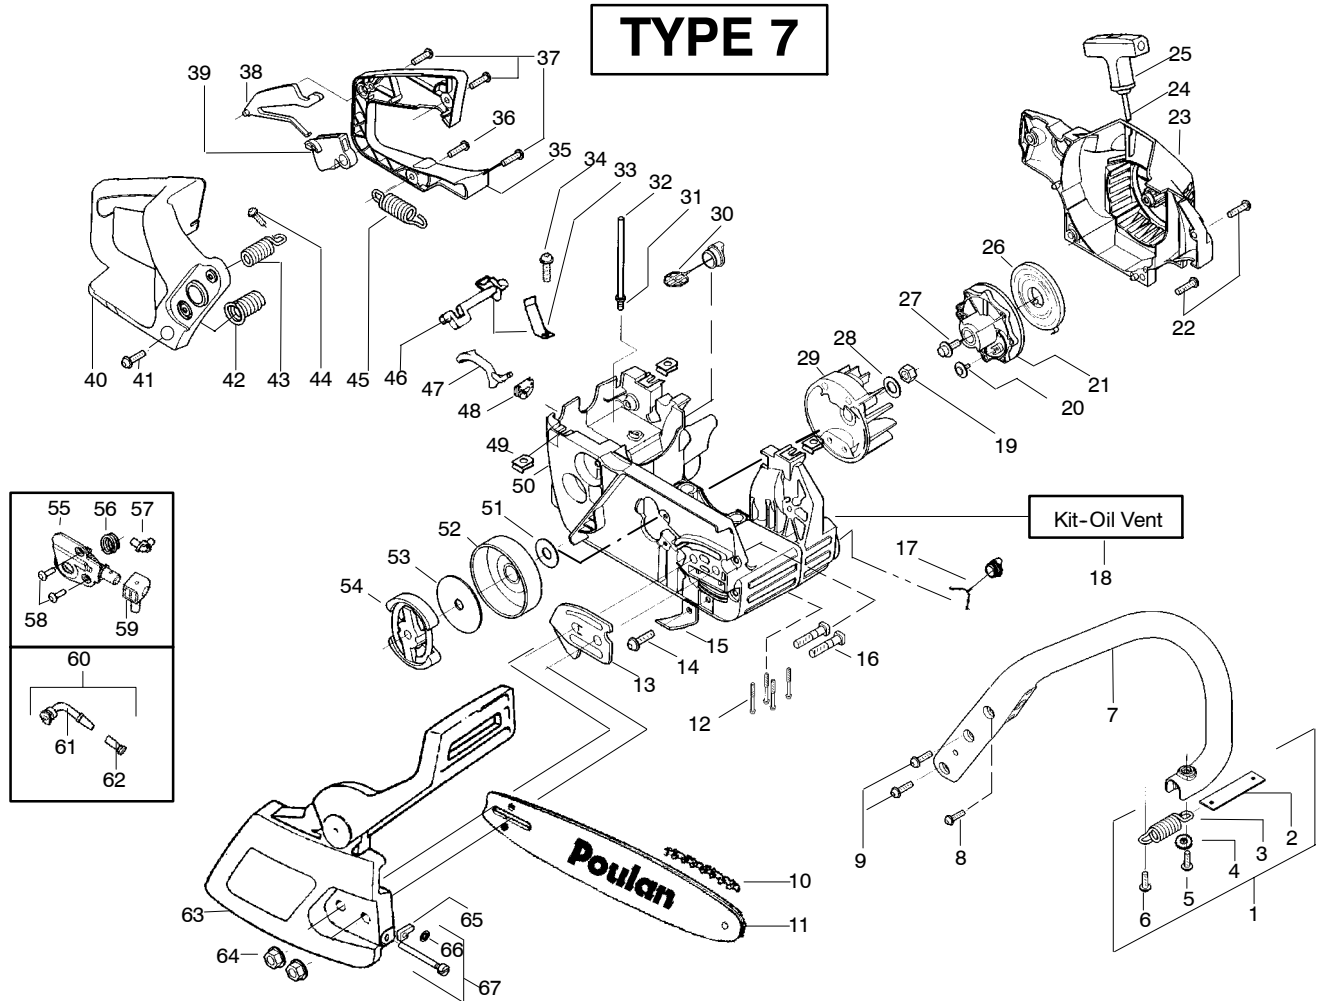

Ref.	Part No.	Description	Ref.	Part No.	Description	Ref.	Part No.	Description
1.	530059667	Assy.-Isolator	27.	530015920	Screw	52.	530047061	Assy.-Clutch Drum w/bearing
2.	530047608	Limiter Strap	28.	530015127	Washer-Flywheel	53.	530015611	Washer-Clutch
3.	530059668	Spring-Isolator	29.	530039187	Assy-Flywheel	54.	530014949	Assy. Clutch
4.	530015158	Washer	30.	530047192	Assy-Fuel Cap	55.	530071259	Kit - Oil Pump (incl. 56,57,59)
5.	530016018	Screw	31.	530023877	Fitting-fuel line	56.	530037820	Gear- Worm Spring
6.	530015843	Screw	32.	530069216	Kit-Fuel line (large)	57.	530049477	Elbow-Oil Pickup
7.	530047583	Front Handle	33.	530016149	Spring-Switch	58.	530016064	Screw
8.	530015940	Screw	34.	530015775	Screw	59.	530019206	Seal Block
9.	530015814	Screw	35.	530047581	Cover-Rear Handle	60.	530047663	Assy-Oil Pick-up (Incl. 61,62)
10.	952051338	Chain - 18"	36.	530015886	Screw	61.	530038373	Pick-up Oiler
11.	952044418	Bar - 18"	37.	530015906	Screw	62.	530056533	Filter-Oil
12.	530016132	Screw	38.	530036098	Throttle Lockout	63.	545139906	Assy.-Chain Brake
13.	530038238	Plate-Bar Mount.	39.	530036097	Trigger-Throttle	64.	530015917	Nut-Bar Mounting
14.	530015814	Screw	40.	530047582	Handle - Rear	65.	530015826	Pin-Bar Adjust
15.	530029850	Chain Catcher	41.	★★★★★	Screw	66.	530038593	Retainer
16.	530016133	Bolt-Bar	42.	★★★★★	Assy Isolator-lower	67.	530069611	Kit-Bar Adjusting (incl. # 65,66)
17.	530010846	Assy-Oil Cap	43.	530071958	Kit-Isolator (Upper)			
18.	530071666	Kit-Oil Vent	44.	530015875	Screw			
19.	530016134	Nut-Flywheel	45.	530059668	Spring-Isolator			
20.	530016080	Screw	46.	530057473	Lever-Switch			
21.	530037817	Starter Pulley	47.	530057474	Lever-Choke			
22.	530015892	Screw	48.	530049005	Grommet-Knob			
23.	530049334	Housing-Fan	49.	530015922	Nut-"U"-Type			
24.	530069232	Kit - Rope	50.	530058736	Assy-Chassis fuel lines and caps			
25.	530056402	Handle- Starter	51.	530015907	Washer-Thrust			
26.	530027531	Spring-Recoil						

✓ = NEW PART NUMBER FOR THIS IPL

★ = REFER TO THE SERVICE REFERENCE INDICATED FOR MORE INFORMATION. (LOCATED AT END OF IPL)