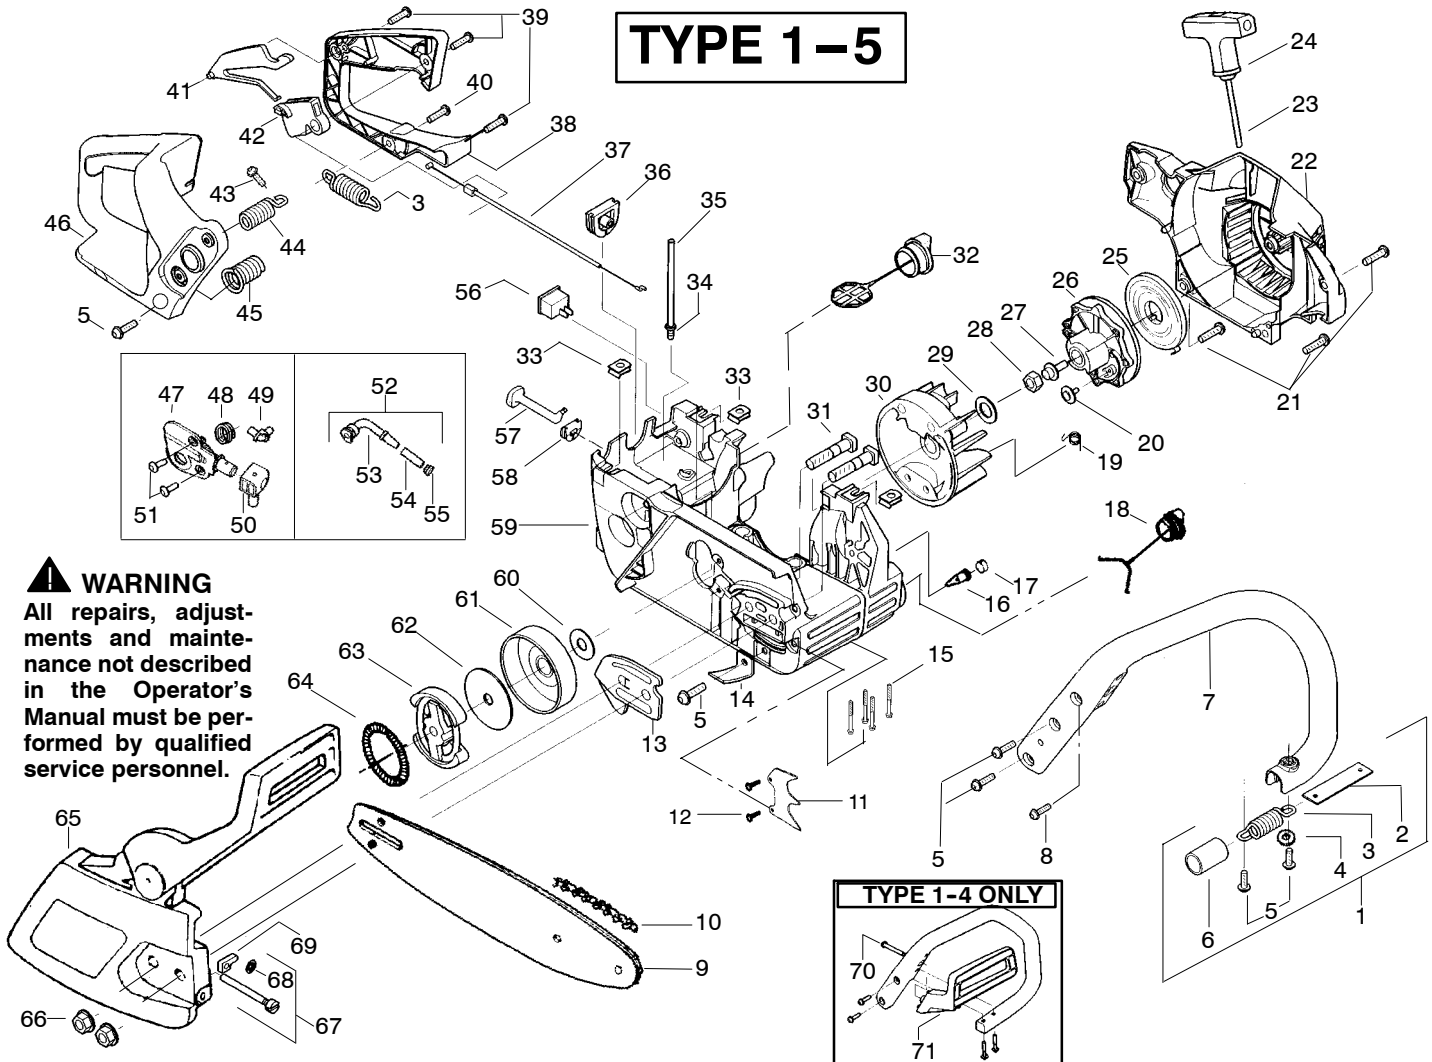

TYPE 1-5

WARNING
All repairs, adjustments and maintenance not described in the Operator's Manual must be performed by qualified service personnel.

Ref.	Part No.	Description	Ref.	Part No.	Description	Ref.	Part No.	Description
1.	530047963	Assy.- Isolator	25.	530027531	Spring-Recoil	50.	530019206	Block-Seal
2.	530047608	Limiter Strap	26.	530037817	Pulley-Starter	51.	530016064	Screw
3.	530042082	Spring-Isolator	27.	530015920	Screw	52.	530047663	Assy-Oil Pickup
4.	530015123	Washer	28.	530016134	Nut-Flywheel			(Incl. 53-55)
5.	530015814	Screw	29.	530015127	Washer-Flywheel	53.	530038373	Pickup-Oiler
6.	530036142	Sleeve-AV Spring	30.	530039209	Assy-Flywheel	54.	530037821	Filter-Oil
7.	530047583	Front Handle	31.	530016133	Bolt-Bar	55.	530030189	Plug-Oil Filter
8.	530016179	Screw	32.	530047192	Assy-Fuel Cap	56.	530069572	Kit-Switch
9.	952044370	Bar-16"	33.	530015922	Nut-"U"-Type	57.	530047605	Knob-Choke
	952044418	Bar-18"	34.	530023877	Fitting-fuel line	58.	530049005	Grommet-Knob
10.	952051211	Chain-16"	35.	530069216	Kit-Fuel line (large)	59.	530047618	Assy-Chassis
	952051338	Chain-18"	36.	530047631	Grommet-Cable	60.	530015907	Washer-Thrust
11.	530014381	Kit-Spike Assy.	37.	530047602	Cable-Throttle	61.	530047061	Assy-Clutch Drum
12.	530015906	Screw	38.	530047581	Cover-Rear Handle			w/bearing
13.	530038238	Plate-Bar Mounting	39.	530015906	Screw	62.	530015611	Washer-Clutch
14.	530029850	Chain Catcher	40.	530015886	Screw	63.	530014949	Assy. Clutch (incl.64)
15.	530016132	Screw	41.	530036098	Throttle Lockout	64.	530094188	Spring-Clutch
16.	530026119	Check Valve	42.	530036097	Trigger-Throttle	65.	952069662	Kit-Chain Brake
17.	530038264	Plug-Bronze Vent	43.	530015875	Screw	66.	530015917	Nut-Bar Mounting
18.	530010846	Assy-Oil Cap	44.	530071385	Kit-Isolator (Upper)	67.	530069611	Kit-Bar Adjust
19.	530023817	Spring-Starter Dog	45.	530053274	Assy. Isolator - lower			(incl. 68 & 69)
20.	530016080	Screw	46.	530047582	Handle - Rear	68.	530038593	Retainer-Bar Adjust
21.	530015892	Screw	47.	530071259	Kit-Oil Pump	69.	530015826	Pin-Bar Adjust
22.	530049334	Housing-Fan			(Incls. 48,49,50)	70.	530016020	Bolt-Handguard
23.	530069232	Kit-Rope	48.	530037820	Gear-Worm Spring			(Type 1-4 only)
24.	530037485	Handle-Starter	49.	530049477	Elbow-Oil Pickup	71.	530038224	Handguard
								(Type 1-4 only)