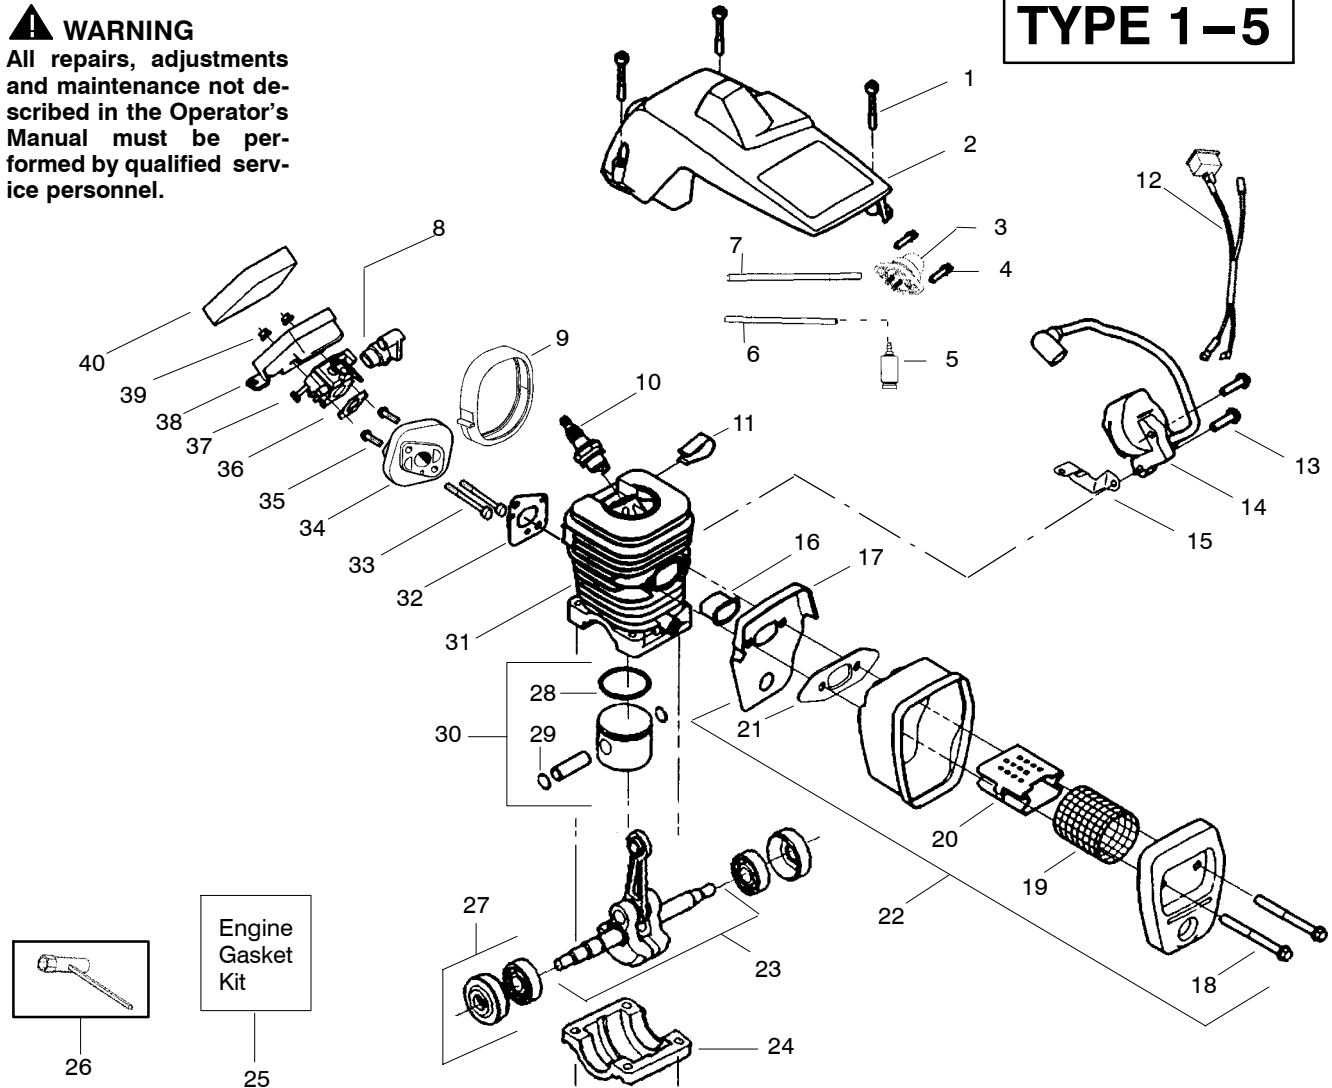

⚠ WARNING
All repairs, adjustments and maintenance not described in the Operator's Manual must be performed by qualified service personnel.

TYPE 1-5

Ref.	Part No.	Description	Ref.	Part No.	Description	Ref.	Part No.	Description
1.	530016153	Screw	18.	530016132	Screw	31.	---	Kit-Cylinder
2.	530053183	Shield-Cylinder	19.	530036103	Screen-Spark		530071252	2250
3.	530047213	Assy-Air Purge	20.	530037813	Diffuser-Muffler		530069932	2450/2550
4.	530015780	Screw	21.	530069608	Gasket-Muffler	32.	530069608	Gasket-Carb. Adapter
5.	530095646	Assy-Fuel Pick-up	22.	530047207	Assy-Muffler	33.	530016187	Screw
6.	530069247	Kit-Line Purge/Carb. (Small Dia)	23.	---	Assy-Crankshaft	34.	530069964	Kit-Carb. Adapter
7.	530069216	Kit-Line Purge/Tank (large line)		530038507	2250	35.	530015810	Screw
8.	530035526	Grommet-Carb Adjust.		530047062	2450/2550	36.	530069608	Carb. Gasket
9.	*****	Seal-Carb Adapter	24.	530037935	Cap-Crankcase	37.	---	Kit-Carburetor
10.	952030150	Spark Plug (RCJ-7Y)	25.	530069608	Kit-Engine Gasket		530069722	(WT-391)
11.	530016136	Clip-High Tension Lead			(incl. 36,32,21)		530071621	(WT-625)
12.	530049117	Assy-Wire Harness (includes switch)	26.	530031163	Scrench	38.	530047604	Housing-Air Filter
13.	530015814	Screw	27.	530056363	Assy-Seal & Bearing	39.	530016101	Nut
14.	530052277	Module-Ignition	28.	---	Ring-Piston	40.	530037793	Air Filter - Foam
15.	530047442	Strap-Ground		530029805	2250			Not Shown
16.	530037652	Insulator-Heat		530038729	2450/2550			
17.	530049870	Back Plate-Muffler	29.	530015697	Retainer - Piston Pin			
			30.	---	Kit-Piston - (incl. 28-29)			
				530069604	2250			Operator Manual
				530069605	2450/2550		530087722	Type 1,2,3,4
							530163693	Type 5
							530049246	Decal-Inst.

✓ = NEW PART NUMBER FOR THIS IPL   * = REFER TO THE SERVICE REFERENCE INDICATED FOR MORE INFORMATION. (LOCATED AT END OF IPL)