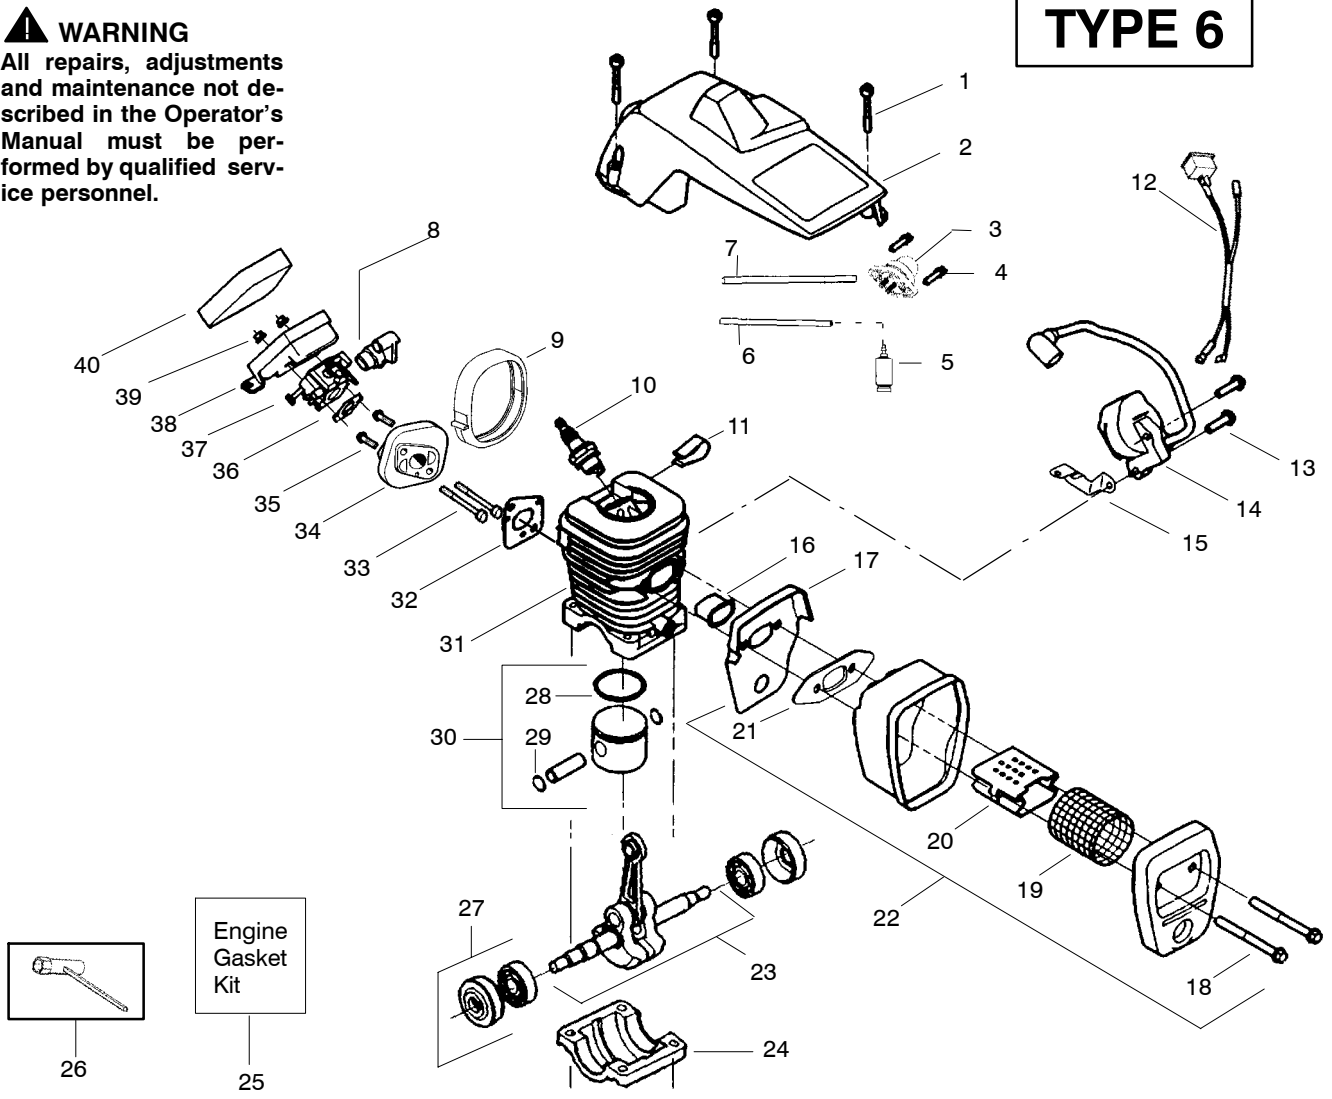

TYPE 6

⚠ WARNING
All repairs, adjustments and maintenance not described in the Operator's Manual must be performed by qualified service personnel.

Ref.	Part No.	Description	Ref.	Part No.	Description	Ref.	Part No.	Description
1.	530016153	Screw	16.	530037652	Insulator-Heat	31.	530071412	Kit-Cylinder
2.	530047578	Shield-Cylinder	17.	530049870	Back Plate-Muffler	32.	530069608	Gasket-Carb. Adapter
3.	530047213	Assy-Air Purge	18.	530016132	Screw	33.	530016187	Screw
4.	530015780	Screw	19.	530036103	Screen-Spark	34.	530049700	Adapter-Carb.
5.	530095646	Assy-Fuel Pick-up	20.	530037813	Diffuser-Muffler	35.	530016386	Screw
6.	530069247	Kit-Line Purge/Carb. (Small Dia)	21.	530069608	Gasket-Muffler	36.	530069608	Carb. Gasket
7.	530069216	Kit-Line Purge/Tank (large line)	22.	530047207	Assy-Muffler (Incl. 17-21)	37.	530071621	Kit-Carburetor (WT-625)
8.	530035526	Grommet-Carb Adjust.	23.	530047062	Assy-Crankshaft	38.	530047604	Housing-Air Filter
9.	★★★★★	Seal-Carb Adapter	24.	530037935	Cap-Crankcase	39.	530016101	Nut
10.	952030150	Spark Plug (RCJ-7Y)	25.	530069608	Kit-Engine Gasket (incl. 36,32,21)	40.	530037793	Air Filter - Foam
11.	530016136	Clip-High Tension Lead	26.	530031163	Srench			Not Shown
12.	530049117	Assy-Wire Harness (includes switch)	27.	530056363	Assy-Seal & Bearing			
13.	530015814	Screw	28.	530038729	Ring-Piston			
14.	530039198	Module-Ignition	29.	530015697	Retainer - Piston Pin			
15.	530047442	Strap-Ground	30.	530071408	Kit-Piston - (incl. 28-29)			
							530163693	Manual
							530057267	Decal-Inst.

↖ = NEW PART NUMBER FOR THIS IPL

★ = REFER TO THE SERVICE REFERENCE INDICATED FOR MORE INFORMATION. (LOCATED AT END OF IPL)