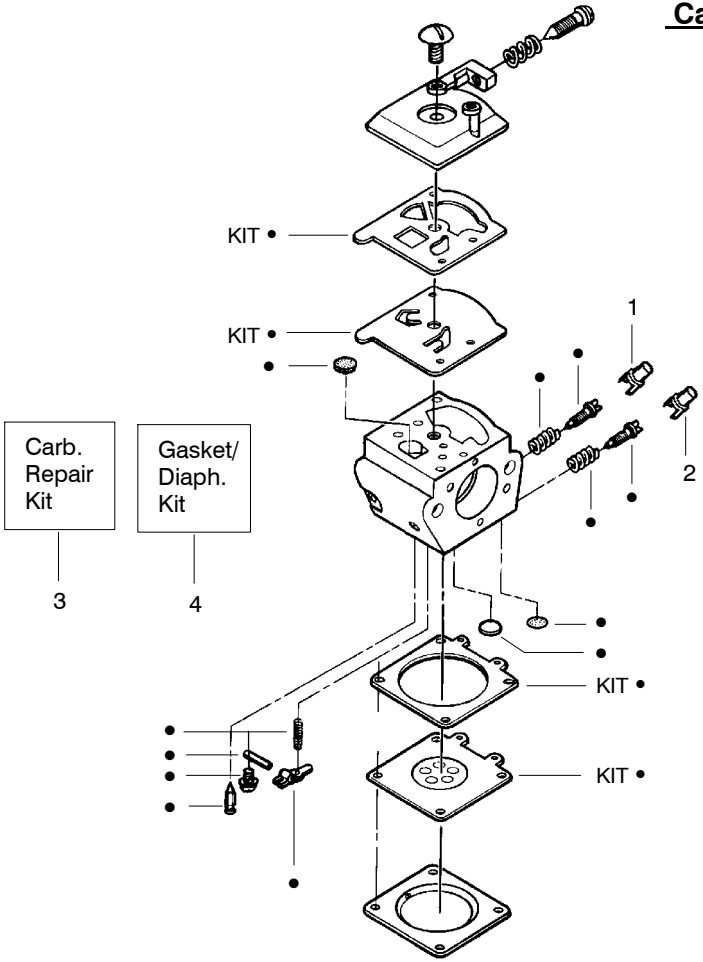

Engine Gasket Kit

35

36

Ref.	Part No.	Description	Ref.	Part No.	Description	Ref.	Part No.	Description
1.	530016153	Screw	19.	530012550	Cylinder	34.	530071408	Kit-Piston (Incl. 32 & 33)
2.	530055638	Assy-Cylinder Shield (includes # 16)	20.	530049870	Backplate-Muffler	35.	530069608	Kit-Engine Gasket (Incl. 21, 27 & 31)
3.	530069247	Kit-Fuel Line (Small)	21.	530069608	Gasket-Muffler(kit)	36.	530031163	Wrench-bar
4.	530071835	Kit-Purge Bulb (incl.#5)	22.	530037813	Diffuser-Muffler	37.	530056363	Assy-Seal & Bearing
5.	530015780	Screw	23.	530036103	Screen-Spark	38.	530037935	Cap-Crankcase
6.	530095646	Assy-Fuel Pick-up	24.	530016132	Bolt-Muffler	39.	530047062	Assy-Crankshaft
7.	530047442	Strap-Ground	25.	530047631	Grommet-Throttle Cable	40.	530047207	Assy-Muffler (Incl. 20-24)
8.	530039198	Ignition Module	26.	---	Kit-Carburetor			
9.	530015814	Screw	↙	545081885	Walbro (WT-89) (Incl. Grommet)			
10.	530057475	Assy-Wire Harness	27.	530069608	Gasket-Carb. (kit)			Not Shown
11.	530037793	Foam-Air Filter	28.	530016386	Screw			
12.	530016101	Nut	29.	530049700	Carb. Adapter			
13.	530057702	Assy-Air Box	30.	530016187	Screw			
14.	530035526	Grommet-Carb Adjust	31.	530069608	Gasket- Adaptor(kit)	545123576		Manual
15.	530054144	Seal-Carb Adapter	32.	530038729	Ring-Piston	530057757		Decal-Warning
16.	530055698	Reflector-Heat	33.	530015697	Retainer-Piston Pin	530059229		Decal-Start-Inst.
17.	952030150	Spark Plug (RCJ-7Y)						
18.	530016136	Clip-High Tension Lead						

↙ = NEW PART NUMBER FOR THIS IPL

★ = REFER TO THE SERVICE REFERENCE INDICATED FOR MORE INFORMATION. (LOCATED AT END OF IPL)

Carburetor Assembly - #530069722-WT391

Ref.	Part No.	Description
1.	530038479	Limiter Cap - High
2.	530038478	Limiter Cap - Low
3.	530069826	Carburetor Repair Kit (● Indicates Contents)
4.	530069844	Gasket/Diaphragm Kit (KIT=Indicates Contents)