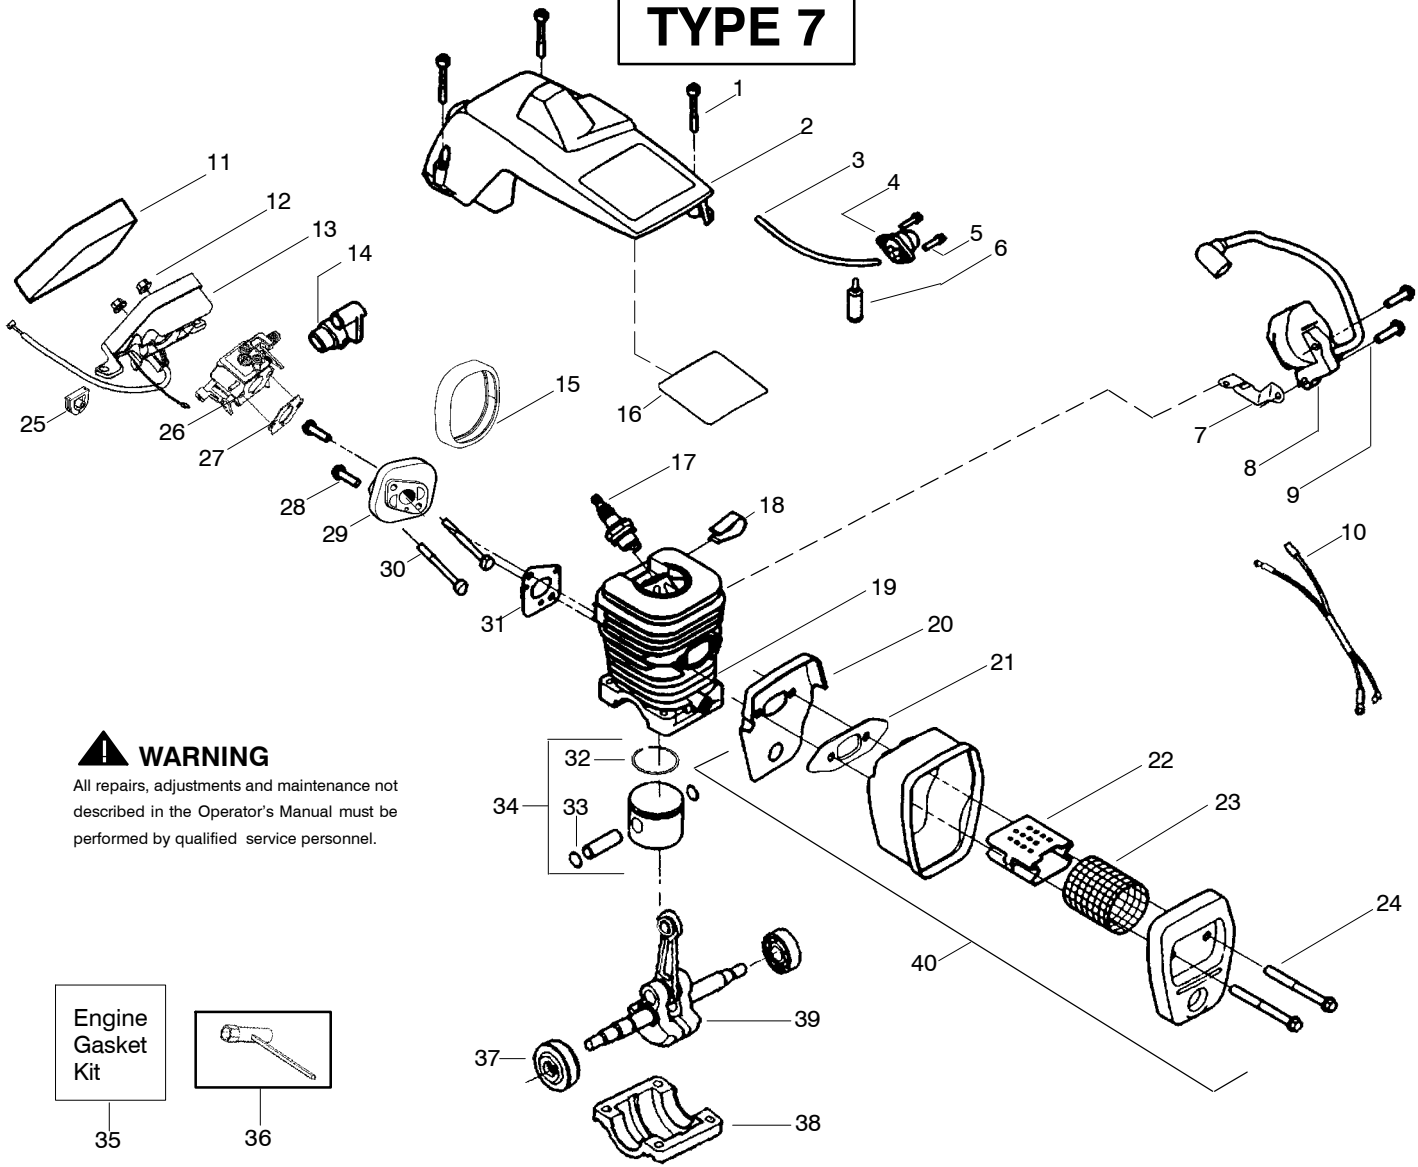

TYPE 7

⚠ WARNING

All repairs, adjustments and maintenance not described in the Operator's Manual must be performed by qualified service personnel.

Engine Gasket Kit

35

36

Ref.	Part No.	Description	Ref.	Part No.	Description	Ref.	Part No.	Description
1.	530016153	Screw	19.	530012550	Cylinder	34.	530071408	Kit-Piston (Incl. 32 & 33)
2.	530055638	Assy-Cylinder Shield (includes # 16)	20.	530049870	Backplate-Muffler	35.	530069608	Kit-Engine Gasket (Incl. 21, 27 & 31)
3.	530069247	Kit-Fuel Line (Small)	21.	530069608	Gasket-Muffler(kit)	36.	530031163	Wrench-bar
4.	530071835	Kit-Purge Bulb (incl.#5)	22.	530037813	Diffuser-Muffler	37.	530056363	Assy-Seal & Bearing
5.	530015780	Screw	23.	530036103	Screen-Spark	38.	530037935	Cap-Crankcase
6.	530095646	Assy-Fuel Pick-up	24.	530016132	Bolt-Muffler	39.	530047062	Assy-Crankshaft
7.	530047442	Strap-Ground	25.	530047631	Grommet-Throttle Cable	40.	530047207	Assy-Muffler (Incl. 20-24)
8.	530039198	Ignition Module	26.	---	Kit-Carburetor			
9.	530015814	Screw	↙	545081885	Walbro (WT-89) (Incl. Grommet)			
10.	530057475	Assy-Wire Harness	27.	530069608	Gasket-Carb. (kit)			Not Shown
11.	530037793	Foam-Air Filter	28.	530016386	Screw			
12.	530016101	Nut	29.	530049700	Carb. Adapter			
13.	530057702	Assy-Air Box	30.	530016187	Screw			
14.	530035526	Grommet-Carb Adjust	31.	530069608	Gasket- Adaptor(kit)	545123576		Manual
15.	530054144	Seal-Carb Adapter	32.	530038729	Ring-Piston	530057757		Decal-Warning
16.	530055698	Reflector-Heat	33.	530015697	Retainer-Piston Pin	530059229		Decal-Start-Inst.
17.	952030150	Spark Plug (RCJ-7Y)						
18.	530016136	Clip-High Tension Lead						

↙ = NEW PART NUMBER FOR THIS IPL

★ = REFER TO THE SERVICE REFERENCE INDICATED FOR MORE INFORMATION. (LOCATED AT END OF IPL)