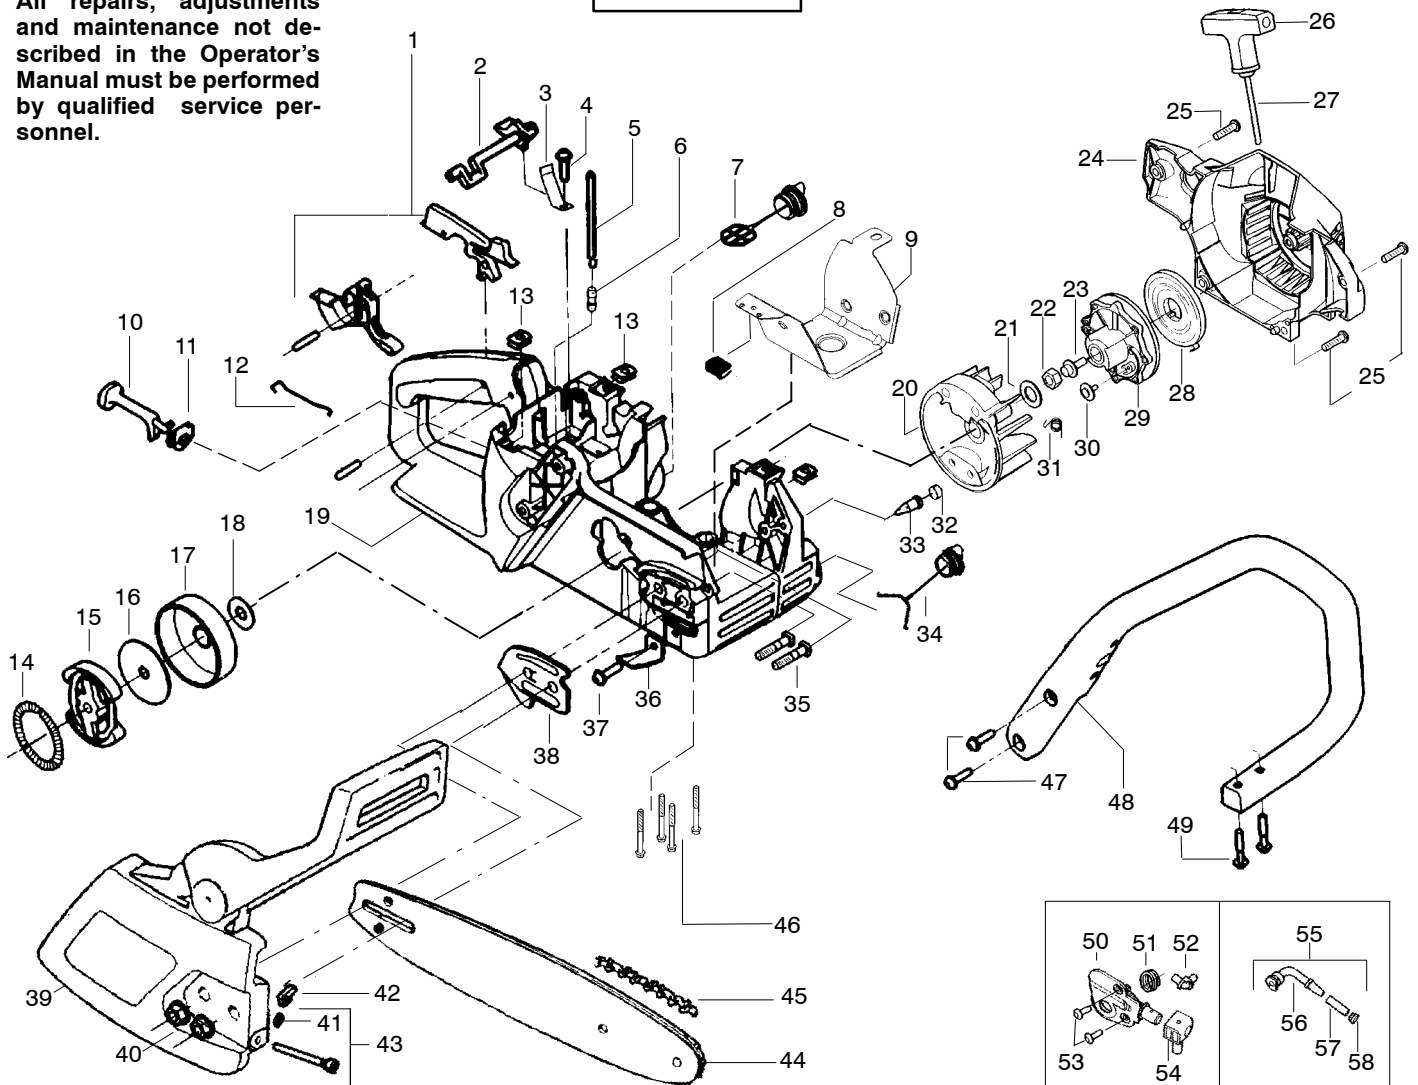

⚠ WARNING
All repairs, adjustments and maintenance not described in the Operator's Manual must be performed by qualified service personnel.

TYPE 1

Ref.	Part No.	Description	Ref.	Part No.	Description	Ref.	Part No.	Description
1.	530071305	Kit-Trigger & Lockout (Includes Pin)	23.	530015920	Screw	45.	952051338	Chain - 18"
2.	530038227	Lever-Switch	24.	530049337	Fan Housing	46.	530016132	Screw
3.	530016149	Spring-Switch	25.	530015892	Screw	47.	530015814	Screw
4.	530015775	Screw	26.	530037485	Handle-Starter	48.	530056798	Front Handle
5.	530069216	Kit-Fuel Line (Large)	27.	530069232	Kit-Rope	49.	530015940	Screw
6.	530023877	Fitting - Fuel line	28.	530027531	Spring-Starter	50.	530071259	Kit-Oil Pump (incl 50,51,52,54)
7.	530047192	Assy-Fuel Cap	29.	530037817	Starter Pulley	51.	530037820	Gear-Worm Spring
8.	530055322	Clip - "U"	30.	530016080	Screw	52.	530049477	Elbow-Oil Pickup
9.	530055183	Shield - Heat	31.	530023817	Spring - Starter Dog	53.	530016064	Screw
10.	530047989	Lever-Choke	32.	530038264	Plug - Bronze Vent	54.	530019206	Seal Block
11.	530038406	Grommet-Choke lever	33.	530026119	Check Valve	55.	530047663	Assy-Oil-Pickup (Incl. 56, 57 & 58)
12.	530037809	Wire-Throttle	34.	530010846	assy-Oil Cap	56.	530038373	Oiler Pickup
13.	530015922	Nut-Speed	35.	530016133	Bolt - Bar	57.	530037821	Oil Filter
14.	530094188	Spring - Clutch	36.	530029850	Chain Catcher	58.	530030189	Plug-Oil Filter
15.	530014949	Assy-Clutch (incl. 14)	37.	530015814	Screw			
16.	530015611	Washer-Clutch	38.	530038238	Plate-Bar Mounting			
17.	530047061	Assy-Drum W/brg.	39.	530054740	Assy.-Chain Brake			
18.	530015907	Washer - Thrust	40.	530015917	Nut-Bar Mounting			
19.	530069822	Kit - Chassis Assy.	41.	530038593	Retainer-Bar Adjust			
20.	530039209	Assy-Flywheel	42.	530015826	Pin-Bar Adjust			
21.	530015127	Washer-Flywheel	43.	530069611	Kit-Bar Adjust (incl 41,42)			
22.	530016134	Nut-Flywheel	44.	952044418	Bar - 18"			