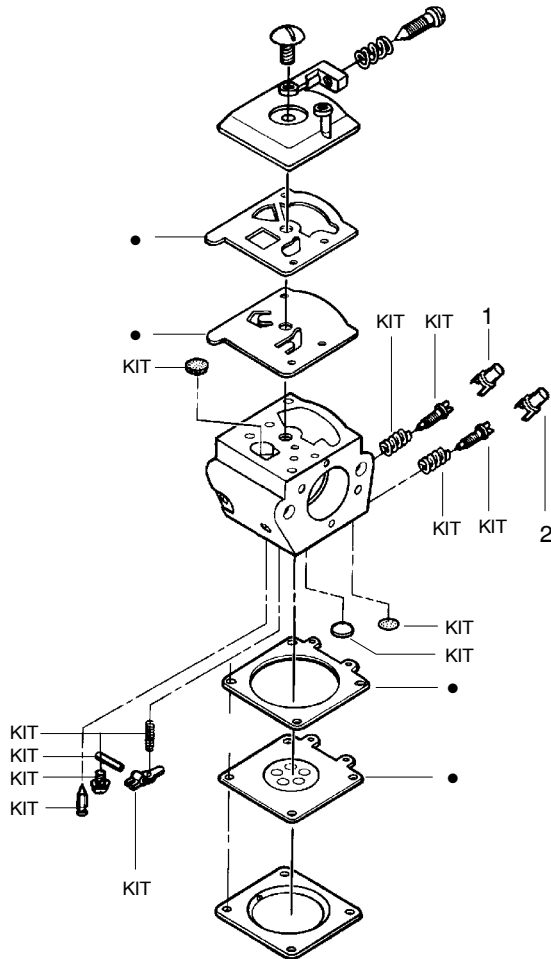

Carburetor Assembly – Walbro – (WT600) – #530071410

Carb.
Repair
Kit

Gasket/
Dia.
Kit

3

4

Ref.	Part No.	Description
1.	530038479	Limiter Cap – High
2.	530038478	Limiter Cap – Low
3.	530069826	Carburetor Repair Kit (KIT= Indicates Contents)
4.	530069844	Gasket Diaphragm Kit (● Indicates Contents)

Kit - Carburetor Assembly No. 530071622 - WT-637
Kit - Carburetor Assembly No. 530071820 - W-20
Kit - Carburetor Assembly No. 530071821 - WT-662

Note: No Repair kits are available for this carburetor.

✓ = NEW PART NUMBER FOR THIS IPL   * = REFER TO THE SERVICE REFERENCE INDICATED FOR MORE INFORMATION. (LOCATED AT END OF IPL)
● = THESE PARTS ARE ILLUSTRATED FOR CLARITY. ORDER COMPLETE ASSEMBLY.