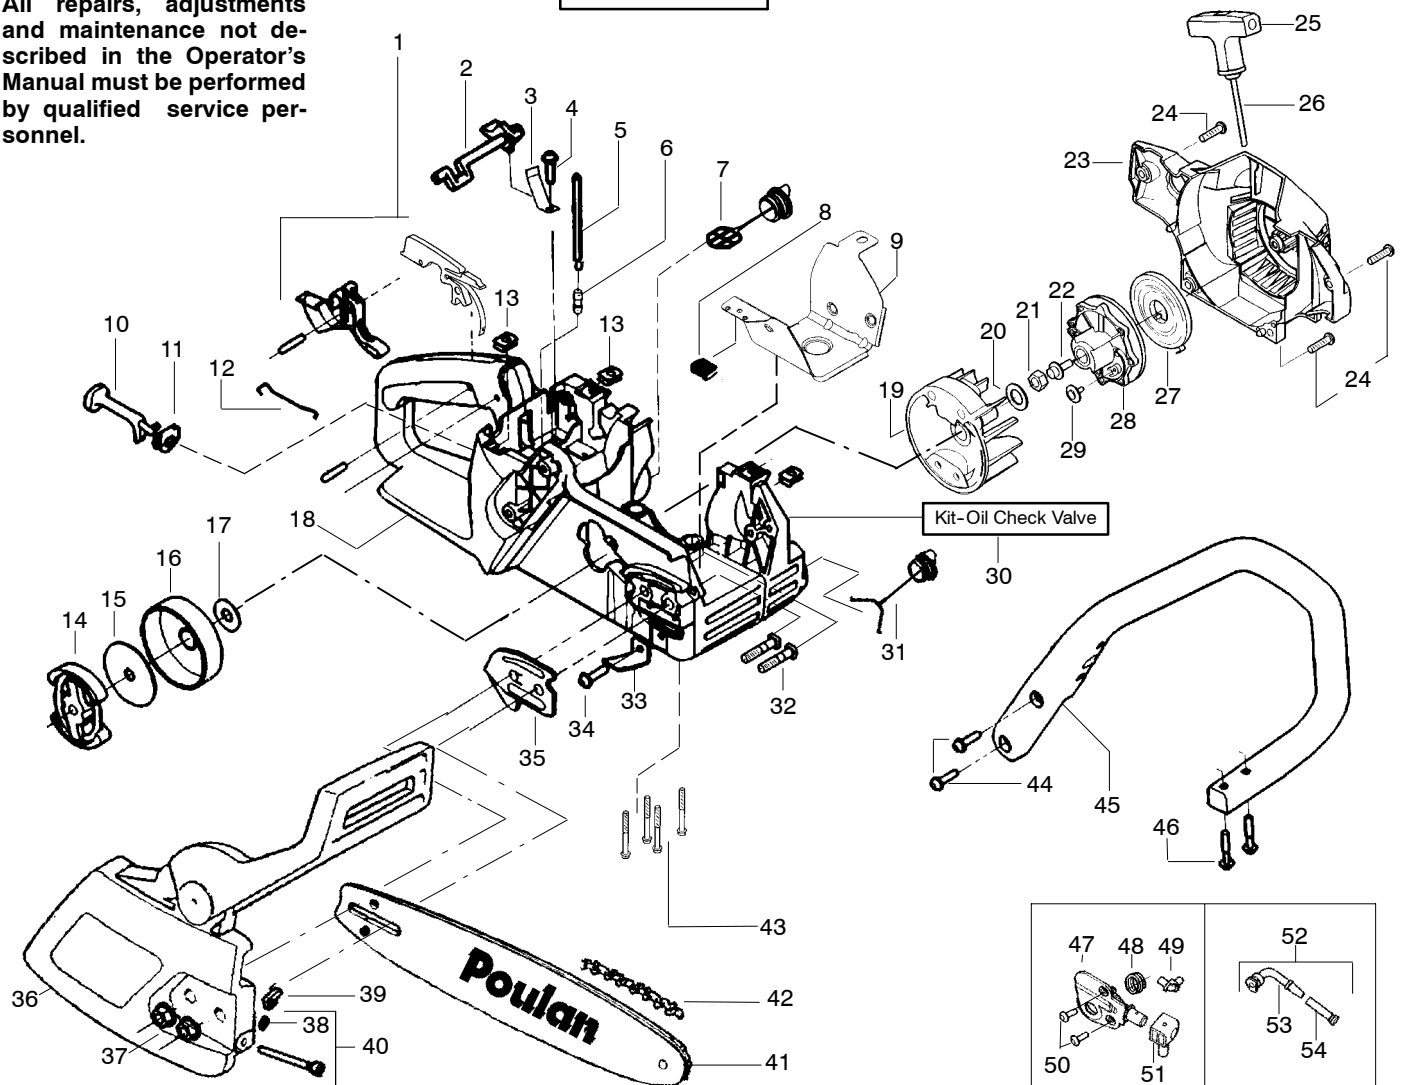

⚠ WARNING
All repairs, adjustments and maintenance not described in the Operator's Manual must be performed by qualified service personnel.

TYPE 2

Ref.	Part No.	Description	Ref.	Part No.	Description	Ref.	Part No.	Description
1.	530071832	Kit-Trigger & Lockout (Includes Pin)	22.	530015920	Screw	42.	952051338	Chain-18"
2.	530038227	Lever-Switch	23.	530049337	Housing-Fan	43.	530016132	Screw
3.	530016149	Spring-Switch	24.	530015892	Screw	44.	530015814	Screw
4.	530015775	Screw	25.	530056402	Handle-Starter	45.	530056798	Handle-Front
5.	530069216	Kit-Fuel Line (Large)	26.	530069232	Kit-Rope	46.	530015940	Screw
6.	530023877	Fitting - Fuel line	27.	530027531	Spring-Starter	47.	530071259	Kit-Oil Pump (incl 48,49,51)
7.	530047192	Assy-Fuel Cap w/ret.	28.	530037817	Pulley-Starter	48.	530037820	Gear-Worm Spring
8.	530055322	Clip - "U"	29.	530016080	Screw	49.	530049477	Elbow-Oil Pickup
9.	530055183	Shield - Heat	30.	530071666	Kit-Oil Check Valve	50.	530016064	Screw
10.	530047989	Lever-Choke	31.	530010846	Assy-Oil Cap	51.	530019206	Block-Seal
11.	530049005	Grommet-Choke lever	32.	530016133	Bolt - Bar	52.	530047663	Assy-Oil-Pickup (Incl. 53, 54)
12.	530037809	Wire-Throttle	33.	530029850	Chain Catcher	53.	530038373	Pickup-Oiler
13.	530015922	Nut-Speed	34.	530015814	Screw	54.	530056533	Filter-Oil
14.	530014949	Assy.-Clutch	35.	530038238	Plate-Bar Mounting			Not Shown
15.	530015611	Washer-Clutch	36.	545139903	Assy.-Chain Brake		545123622	Manual-Operator
16.	530047061	Assy-Drum W/brg.	37.	530015917	Nut-Bar Mounting		530057757	Decal-Warning
17.	530015907	Washer - Thrust	38.	530038593	Retainer-Bar Adjust			
18.	530071849	Kit-Chassis Assy.	39.	530015826	Pin-Bar Adjust			
19.	530039187	Assy-Flywheel	40.	530069611	Kit-Bar Adjust (incl 38,39)			
20.	530015127	Washer-Flywheel	41.	952044418	Bar-18"			
21.	530016134	Nut-Flywheel						

✓ = NEW PART NUMBER FOR THIS IPL   ★ = REFER TO THE SERVICE REFERENCE INDICATED FOR MORE INFORMATION. (LOCATED AT END OF IPL)