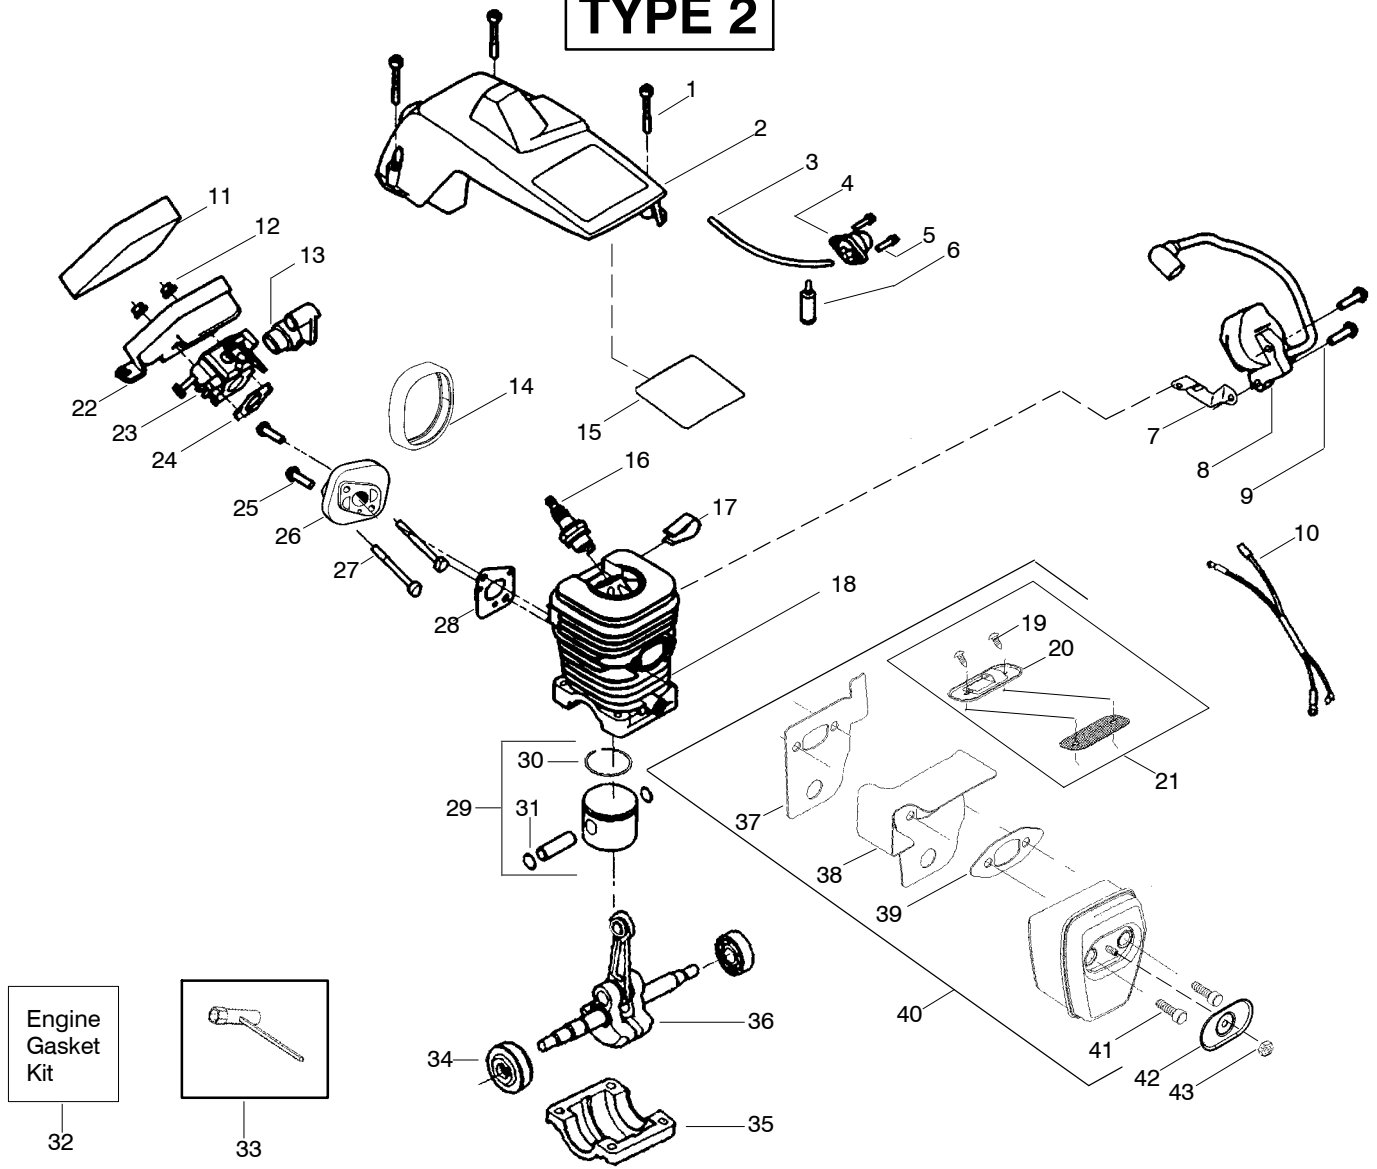

TYPE 2

Ref.	Part No.	Description	Ref.	Part No.	Description	Ref.	Part No.	Description
1.	530016153	Screw	18.	530012550	Cylinder	32.	530069608	Kit-Engine Gasket (Incl. 24, 28 & 39)
2.	530055639	Assy-Cylinder Shield (includes # 15)	19.	530016351	Screw-Outlet cover	33.	530031163	Bar Wrench
3.	530069247	Kit-Fuel Line (Small)	20.	530055759	Cover - Outlet (Incl. 19,20)	34.	530056363	Assy-Seal & Bearing
4.	530047213	Assy-Air Purge	21.	530071413	Kit-Spark Arrestor (Incl. 19,20)	35.	530037935	Cap-Crankcase
5.	530015780	Screw	22.	530057480	Air Filter Housing	36.	530047062	Assy-Crankshaft
6.	530095646	Assy-Fuel Pick-up	23.	---	Kit-Carburetor (Walbro-WT-89) (Incl. Grommet)	37.	530054885	Backplate
7.	530047442	Strap-Ground	24.	530069608	Gasket-Carb. (kit)	38.	530054880	Guide-Outlet
8.	530039198	Ignition Module	25.	530016386	Screw	39.	530069608	Gasket-Muffler(kit)
9.	530015814	Screw	26.	530049700	Carb. Adapter	40.	530054886	Assy-Muffler (Incl. 37-39,41)
10.	530052296	Assy-Wire Harness	27.	530016187	Screw	41.	530016338	Bolt-Muffler
11.	530037793	Foam-Air Filter	28.	530069608	Gasket- Adaptor(kit)	42.	530055586	Cover-Bolt
12.	530016101	Nut	29.	530071408	Kit-Piston (Incl. 30 & 31)	43.	530016359	Nut-Brass
13.	530035526	Grommet-Carb Adjust	30.	530038729	Ring-Piston			
14.	530054144	Seal-Carb Adapter	31.	530015697	Retainer-Piston Pin			
15.	530055698	Reflector-Heat						
16.	952030150	Spark Plug (RCJ-7Y)						
17.	530016136	Clip-High Tension Lead						

✓ = NEW PART NUMBER FOR THIS IPL   * = REFER TO THE SERVICE REFERENCE INDICATED FOR MORE INFORMATION. (LOCATED AT END OF IPL)
● = THESE PARTS ARE ILLUSTRATED FOR CLARITY. ORDER COMPLETE ASSEMBLY.