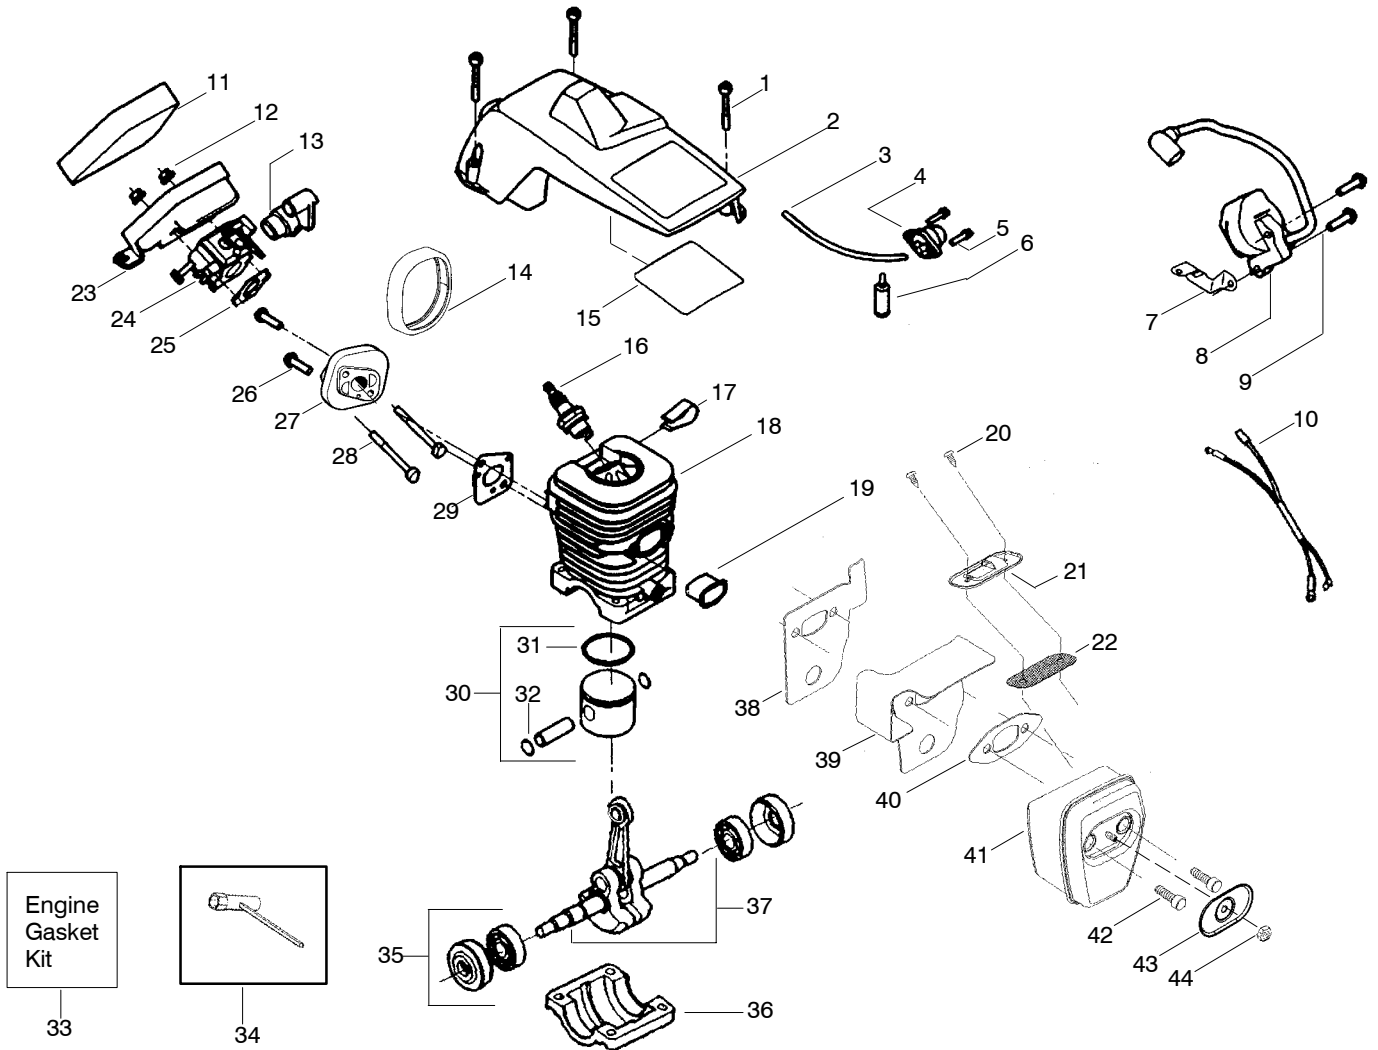

TYPE 1

Ref.	Part No.	Description	Ref.	Part No.	Description	Ref.	Part No.	Description
1.	530016153	Screw	18.	530071412	Kit-Cylinder	33.	530069608	Kit-Engine Gasket (Incl. 25, 29 & 40)
2.	530055639	Assy-Cylinder Shield (includes # 15)	19.	530037652	Insulator-Heat	34.	530031163	Bar Wrench
3.	530069247	Kit-Fuel Line (Small)	20.	530016351	Screw-Outlet cover	35.	530056363	Assy-Seal & Bearing
4.	530047213	Assy-Air Purge	21.	530055759	Cover - Outlet (Incl. 20,21)	36.	530037935	Cap-Crankshaft
5.	530015780	Screw	22.	530071413	Kit-Spark Arrestor (Incl. 20,21)	37.	530047062	Assy-Crankshaft
6.	530095646	Assy-Fuel Pick-up	23.	530037804	Air Filter Housing	38.	530054885	Backplate
7.	530047442	Strap-Ground	24.	---	Kit-Carburetor (WT-600) (W-9A)	39.	530054880	Guide-Outlet
8.	530039198	Ignition Module	25.	530069608	Gasket-Carb.	40.	530069608	Gasket-Muffler
9.	530015814	Screw	26.	530016386	Screw	41.	530054886	Assy-Muffler (Incl. 38-40,42)
10.	530049117	Assy-Wire Harness	27.	530049700	Carb. Adapter	42.	530016338	Bolt-Muffler
11.	530037793	Foam-Air Filter	28.	530016187	Screw	43.	530055586	Cover-Bolt
12.	530016101	Nut	29.	530069608	Gasket-Carb Adaptor	44.	530016359	Nut-Brass
13.	530035526	Grommet-Carb Adjust	30.	530071408	Kit-Piston (Incl. 31 & 32)	Not Shown		
14.	530054144	Seal-Carb Adapter	31.	530038729	Ring-Piston	530163676	530057757	Operator Manual
15.	530055698	Reflector-Heat	32.	530015697	Retainer-Piston Pin			Decal-Warn.
16.	952030150	Spark Plug (RCJ-7Y)						
17.	530016136	Clip-High Tension Lead						

✓ = NEW PART NUMBER FOR THIS IPL   * = REFER TO THE SERVICE REFERENCE INDICATED FOR MORE INFORMATION. (LOCATED AT END OF IPL)
● = THESE PARTS ARE ILLUSTRATED FOR CLARITY. ORDER COMPLETE ASSEMBLY.