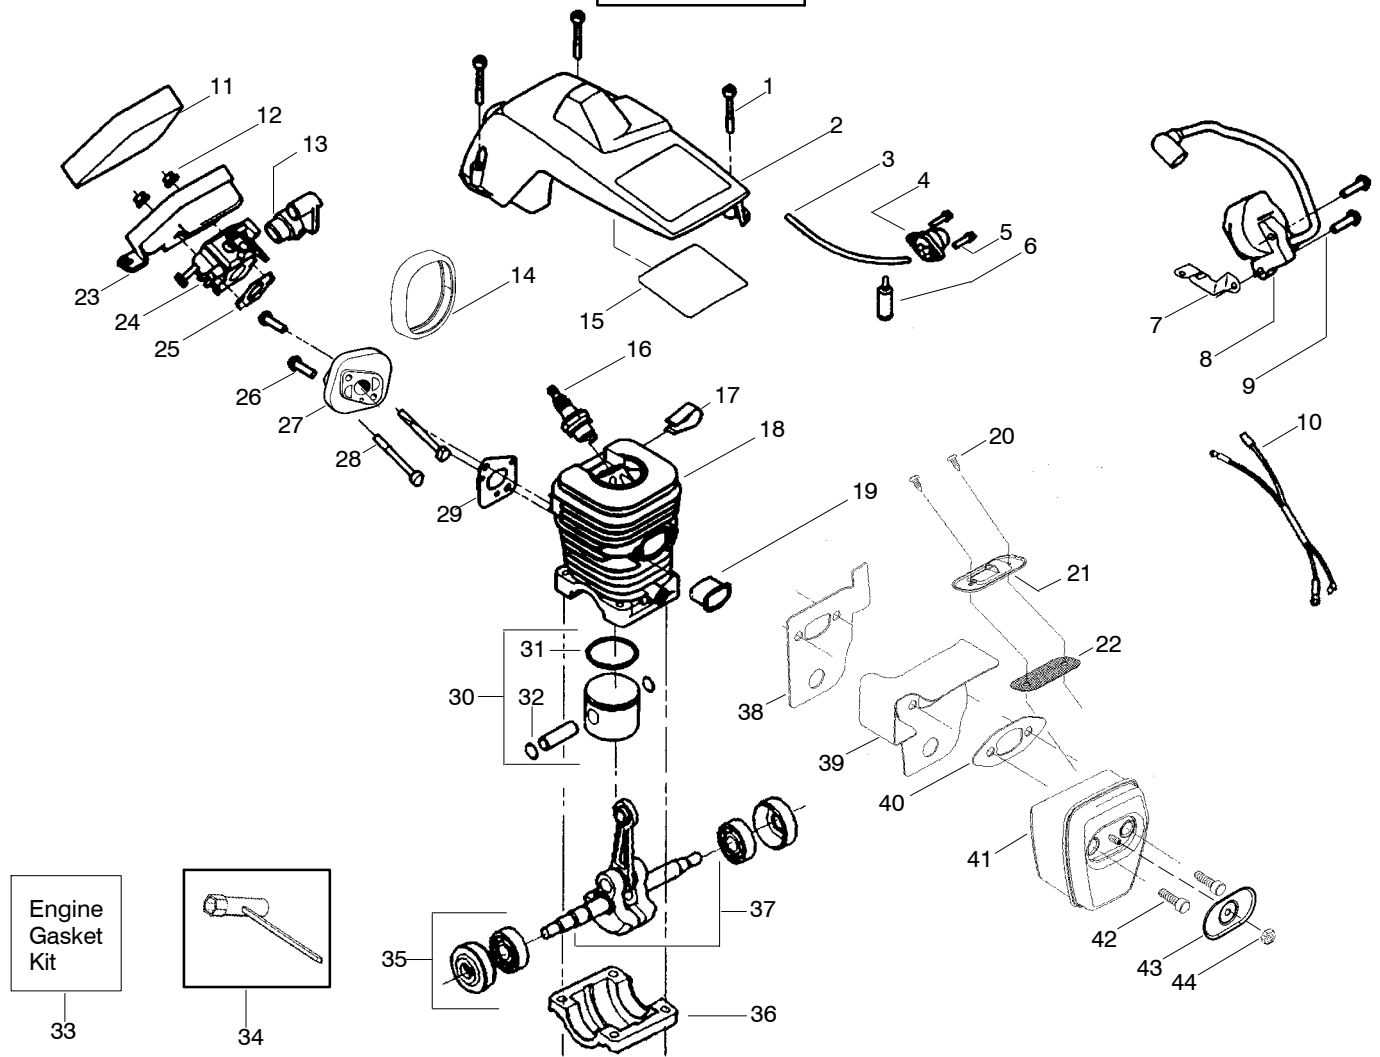

TYPE 1

Ref.	Part No.	Description	Ref.	Part No.	Description	Ref.	Part No.	Description
1.	530016153	Screw	17.	530016136	Clip-High Tension Lead	32.	530015697	Retainer-Piston Pin
2.	530055637	Assy-Cylinder Shield (includes # 15)	18.	530071412	Kit-Cylinder	33.	530069608	Kit-Engine Gasket (Incl. 25, 29 & 40)
3.	530069247	Kit-Fuel Line (Small)	19.	530037652	Insulator-Heat	34.	530031163	Bar Wrench
4.	530047213	Assy-Air Purge	20.	530016351	Screw-Outlet cover	35.	530056363	Assy-Seal & Bearing
5.	530015780	Screw	21.	530055759	Cover - Outlet	36.	530037935	Cap-Crankcase
6.	530095646	Assy-Fuel Pick-up	22.	530071413	Kit-Spark Arrestor (Incl. 20,21)	37.	530047062	Assy-Crankshaft
7.	530047442	Strap-Ground	23.	530037804	Air Filter Housing	38.	530054885	Backplate
8.	530039198	Ignition Module	24.	---	Kit-Carburetor (WT-600)	39.	530054880	Guide-Outlet
9.	530015814	Screw		530071410	(WT-637)	40.	530069608	Gasket-Muffler
10.	530052296	Assy-Wire Harness		530071622	Gasket-Carb.	41.	530054886	Assy-Muffler (Incl. 22, 38-40)
11.	530037793	Foam-Air Filter	25.	530069608	Screw	42.	530016338	Bolt-Muffler
12.	530016101	Nut	26.	530016386	Carb. Adapter	43.	530055586	Cover-Bolt
13.	530035526	Grommet-Carb Adjust	27.	530049700	Screw	44.	530016359	Nut-Brass
14.	530054144	Seal-Carb Adapter	28.	530016187	Gasket-Carb Adaptor			Not Shown
15.	530055698	Reflector-Heat	29.	530069608	Kit-Piston (Incl. 31 & 32)			
16.	952030150	Spark Plug (RCJ-7Y)	30.	530071408	Ring-Piston			
			31.	530038729				
								530163676 Operator Manual

✓ = NEW PART NUMBER FOR THIS IPL ★ = REFER TO THE SERVICE REFERENCE INDICATED FOR MORE INFORMATION. (LOCATED AT END OF IPL)
 ● = THESE PARTS ARE ILLUSTRATED FOR CLARITY. ORDER COMPLETE ASSEMBLY.

Carburetor Assembly – WT600 – #530071410