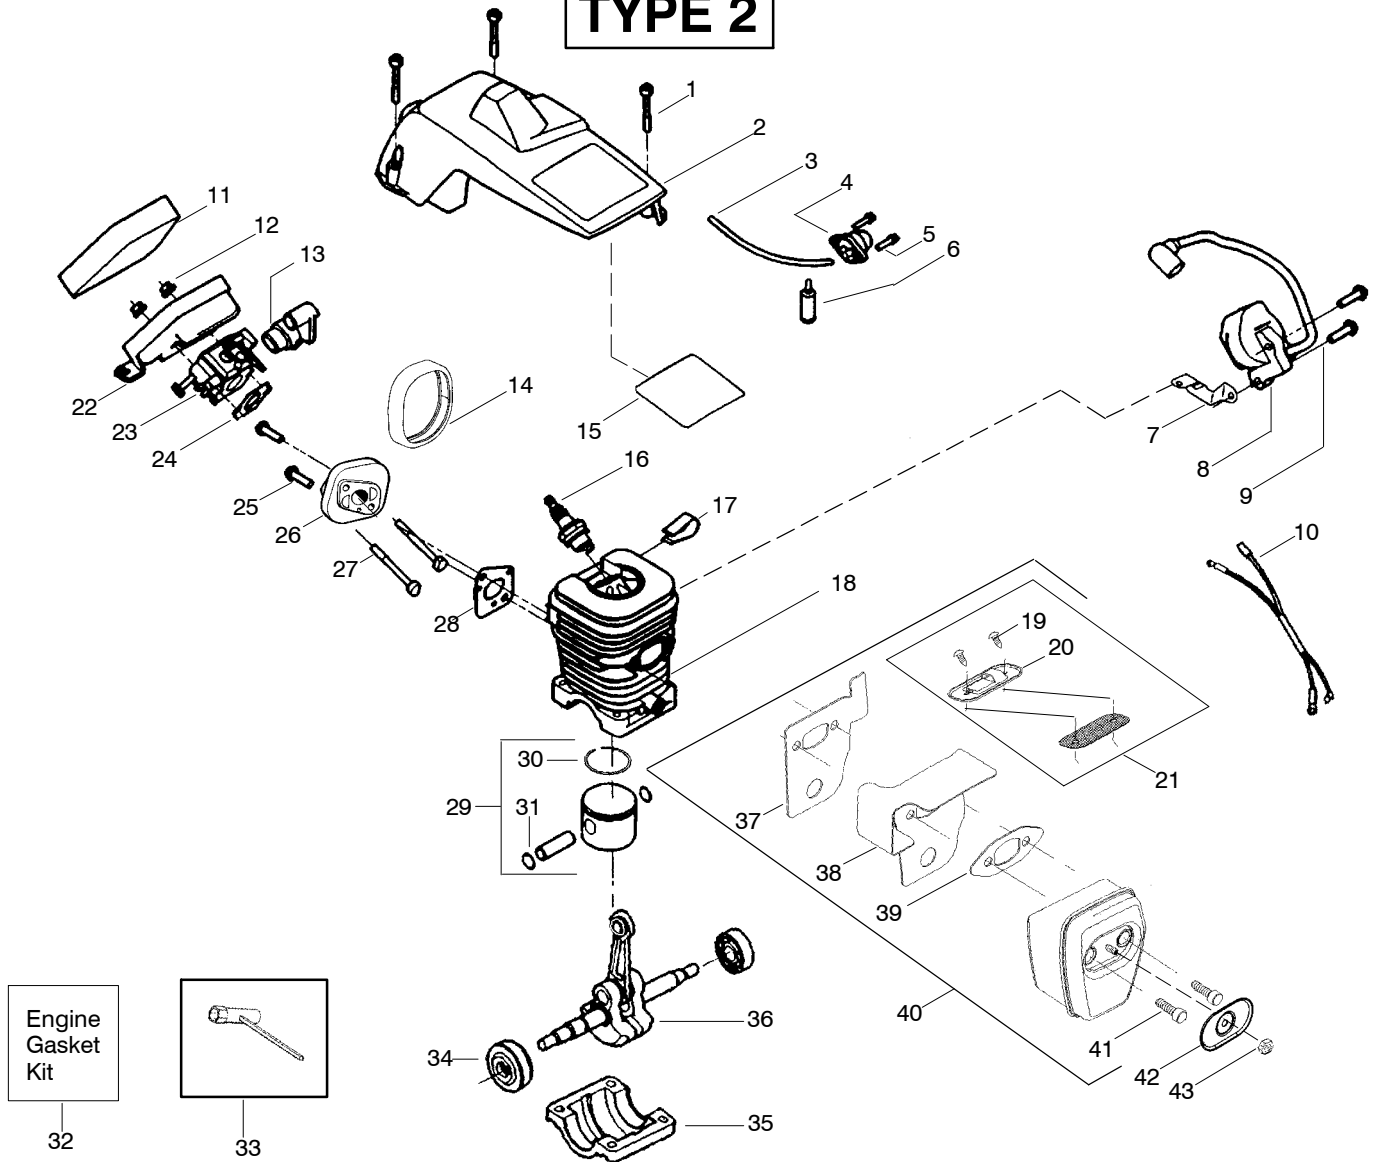

TYPE 2

Ref.	Part No.	Description	Ref.	Part No.	Description	Ref.	Part No.	Description
1.	530016153	Screw	18.	530012550	Cylinder	32.	530069608	Kit-Engine Gasket (Incl. 24, 28 & 39)
2.	530055637	Assy-Cylinder Shield (includes # 15)	19.	530016351	Screw-Outlet cover	33.	530031163	Bar Wrench
3.	530069247	Kit-Fuel Line (Small)	20.	530055759	Cover - Outlet	34.	530056363	Assy-Seal & Bearing
4.	530047213	Assy-Air Purge	21.	530071413	Kit-Spark Arrestor (Incl. 19,20)	35.	530037935	Cap-Crankcase
5.	530015780	Screw	22.	530057480	Air Filter Housing	36.	530047062	Assy-Crankshaft
6.	530095646	Assy-Fuel Pick-up	23.	---	Kit-Carburetor (Walbro-WT-89) (Incl. Grommet)	37.	530054885	Backplate
7.	530047442	Strap-Ground	24.	530069608	Gasket-Carb. (kit)	38.	530054880	Guide-Outlet
8.	530039198	Ignition Module	25.	530016386	Screw	39.	530069608	Gasket-Muffler(kit)
9.	530015814	Screw	26.	530049700	Carb. Adapter	40.	530054886	Assy-Muffler (Incl. 19-21) (Incl. 37-39,41)
10.	530052296	Assy-Wire Harness	27.	530016187	Screw	41.	530016338	Bolt-Muffler
11.	530037793	Foam-Air Filter	28.	530069608	Gasket- Adaptor(kit)	42.	530055586	Cover-Bolt
12.	530016101	Nut	29.	530071408	Kit-Piston (Incl. 30 & 31)	43.	530016359	Nut-Brass
13.	530035526	Grommet-Carb Adjust	30.	530038729	Ring-Piston			
14.	530054144	Seal-Carb Adapter	31.	530015697	Retainer-Piston Pin			
15.	530055698	Reflector-Heat						
16.	952030150	Spark Plug (RCJ-7Y)						
17.	530016136	Clip-High Tension Lead						

✓ = NEW PART NUMBER FOR THIS IPL   ★ = REFER TO THE SERVICE REFERENCE INDICATED FOR MORE INFORMATION. (LOCATED AT END OF IPL)
● = THESE PARTS ARE ILLUSTRATED FOR CLARITY. ORDER COMPLETE ASSEMBLY.