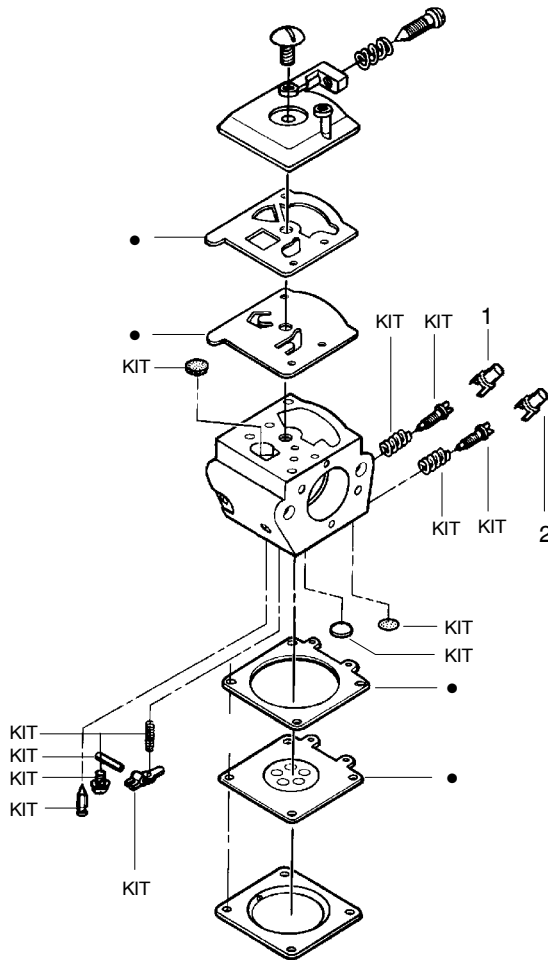

Carburetor Assembly – WT600 – #530071410

Carb.
Repair
Kit

Gasket/
Dia.
Kit

3

4

Ref.	Part No.	Description
1.	530038479	Limiter Cap – High
2.	530038478	Limiter Cap – Low
3.	530069826	Carburetor Repair Kit (KIT= Indicates Contents)
4.	530069844	Gasket Diaphragm Kit (● Indicates Contents)

Kit - Carburetor Assembly No. 530071622 - WT-637

Kit - Carburetor Assembly No. 530071820 - W-20

Kit - Carburetor Assembly No. 530071821 - WT-662

Note: No Repair kits are available for this carburetor, please order the complete assembly part number 530-071622 - WT-637