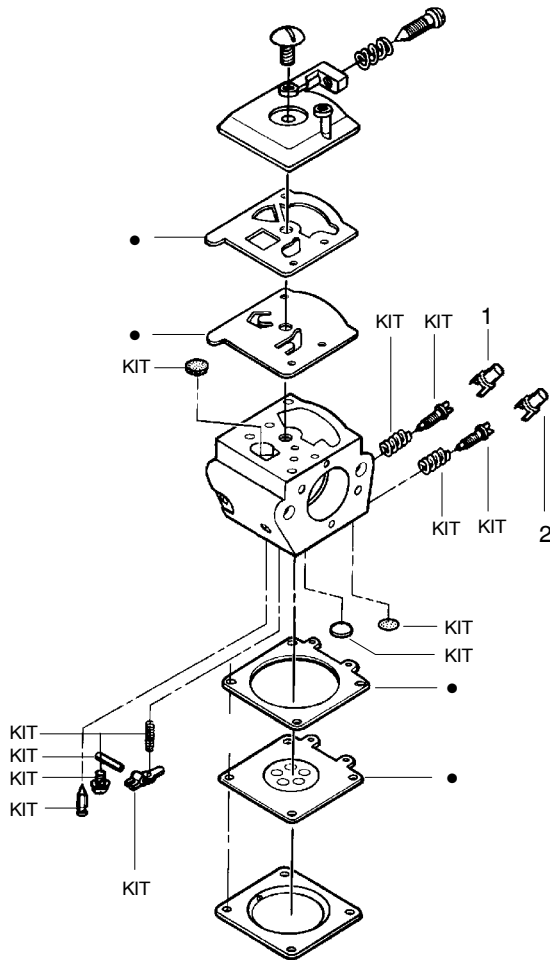

Carburetor Assembly – WT600 – #530071410

Carb.
Repair
Kit

Gasket/
Dia.
Kit

3

4

Ref.	Part No.	Description
1.	530038479	Limiter Cap – High (brown)
2.	530038478	Limiter Cap – Low (tan)
3.	530069826	Carburetor Repair Kit (KIT = Indicates Contents)
4.	530069844	Gasket Diaphragm Kit (● Indicates Contents)

Kit - Carburetor Assembly No. 530071618 - W-14-A
Kit - Carburetor Assembly No. 530071622 - WT-637
Kit - Carburetor Assembly No. 530071820 - W-20
Kit - Carburetor Assembly No. 530071821 - WT-662

Note: No Repair kits are available for this carburetor.