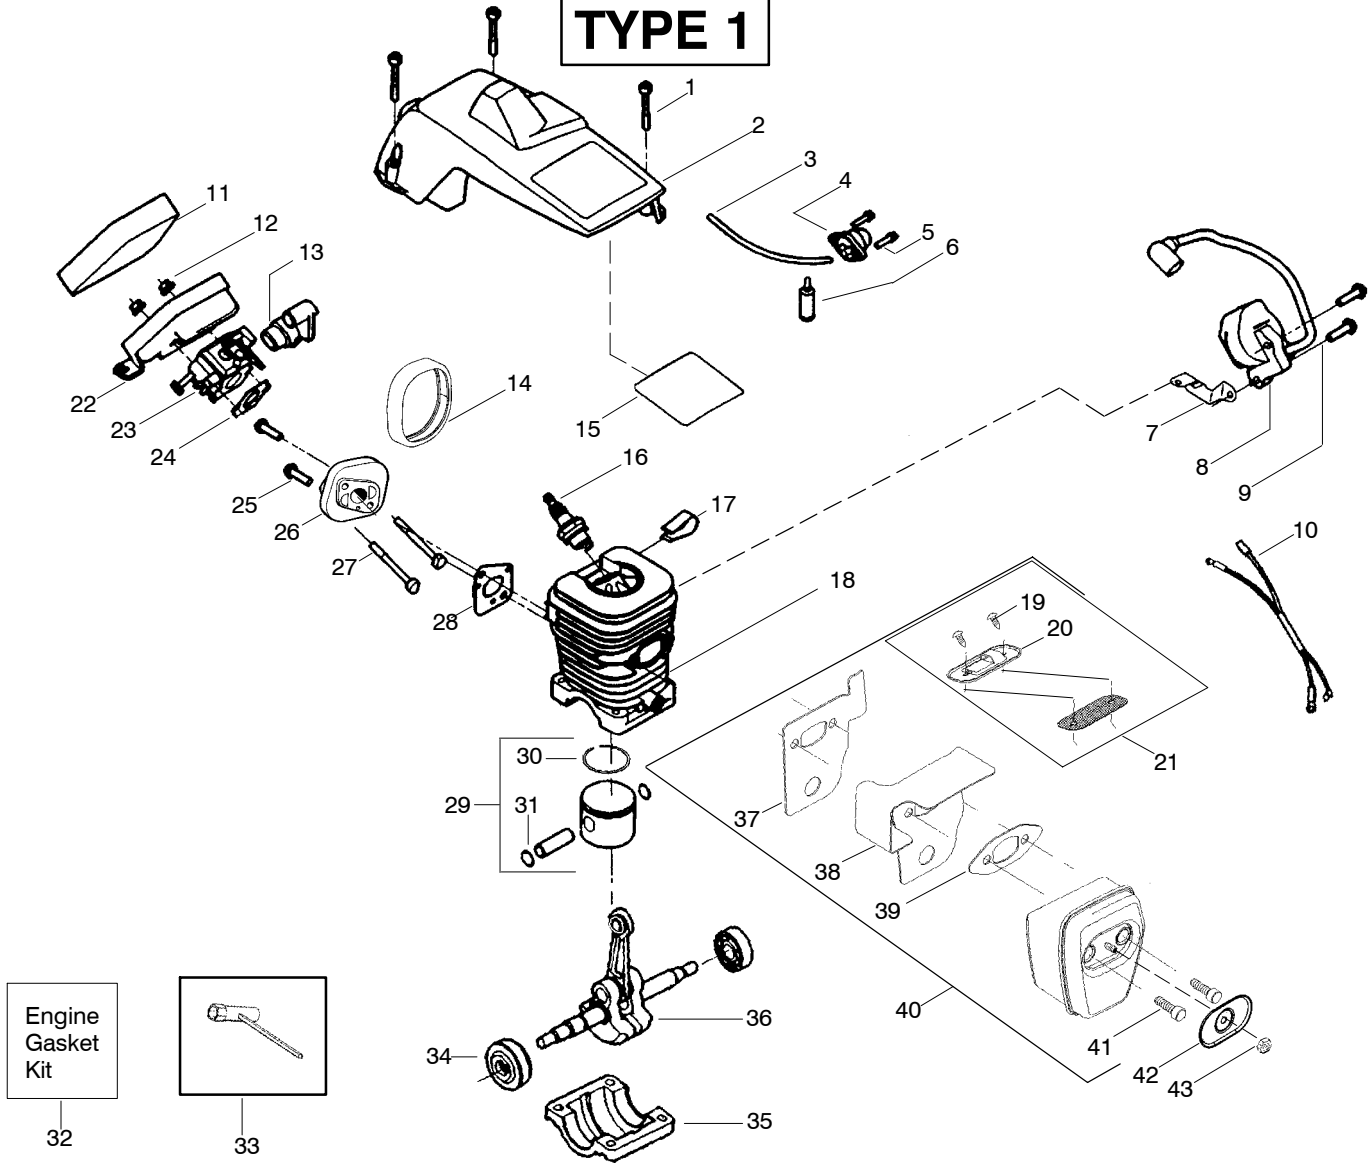

TYPE 1

Ref.	Part No.	Description	Ref.	Part No.	Description	Ref.	Part No.	Description
1.	530016153	Screw	18.	530012550	Cylinder	32.	530069608	Kit-Engine Gasket (Incl. 24, 28 & 39)
2.	530055637	Assy-Cylinder Shield (includes # 15)	19.	530016351	Screw-Outlet cover	33.	530031163	Bar Wrench
3.	530069247	Kit-Fuel Line (Small)	20.	530055759	Cover - Outlet	34.	530056363	Assy-Seal & Bearing
4.	530047213	Assy-Air Purge	21.	530071413	Kit-Spark Arrestor (Incl. 19,20)	35.	530037935	Cap-Crankcase
5.	530015780	Screw	22.	530057480	Air Filter Housing	36.	530047062	Assy-Crankshaft
6.	530095646	Assy-Fuel Pick-up	23.	---	Kit-Carburetor	37.	530054885	Backplate
7.	530047442	Strap-Ground		530071410	(WT-600)	38.	530054880	Guide-Outlet
8.	530039198	Ignition Module		530071622	(WT-637)	39.	530069608	Gasket-Muffler(kit)
9.	530015814	Screw		530071618	(W-14-A)	40.	530054886	Assy-Muffler (Incl. 37-39,41)
10.	530052296	Assy-Wire Harness	24.	530069608	Gasket-Carb. (kit)	41.	530016338	Bolt-Muffler
11.	530037793	Foam-Air Filter	25.	530016386	Screw	42.	530055586	Cover-Bolt
12.	530016101	Nut	26.	530049700	Carb. Adapter	43.	530016359	Nut-Brass
13.	530035526	Grommet-Carb Adjust	27.	530016187	Screw			Not Shown
14.	530054144	Seal-Carb Adapter	28.	530069608	Gasket-Adaptor(kit)		530163676	Manual
15.	530055698	Reflector-Heat	29.	530071408	Kit-Piston (Incl. 30 & 31)			
16.	952030150	Spark Plug (RCJ-7Y)	30.	530038729	Ring-Piston			
17.	530016136	Clip-High Tension Lead	31.	530015697	Retainer-Piston Pin			

✓ = NEW PART NUMBER FOR THIS IPL   * = REFER TO THE SERVICE REFERENCE INDICATED FOR MORE INFORMATION. (LOCATED AT END OF IPL)
● = THESE PARTS ARE ILLUSTRATED FOR CLARITY. ORDER COMPLETE ASSEMBLY.