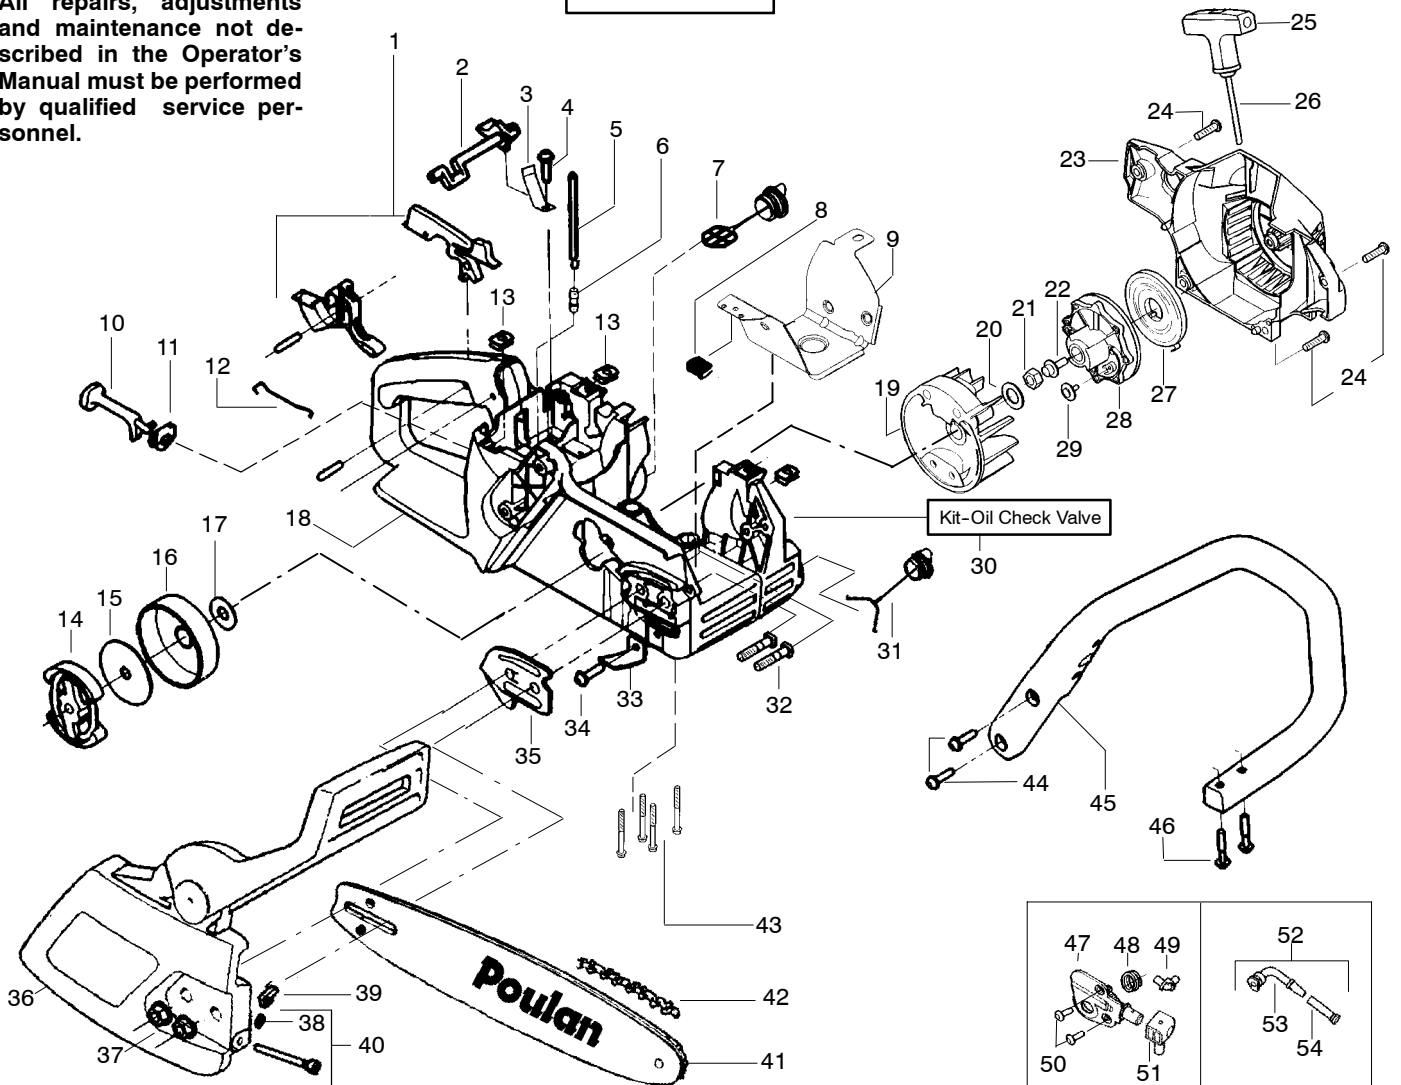

## TYPE 1

Ref.	Part No.	Description	Ref.	Part No.	Description	Ref.	Part No.	Description
1.	530071305	Kit-Trigger & Lockout (Includes Pin)	22.	530015920	Screw	42.	952051211	Chain - 16"
2.	530038227	Lever-Switch	23.	----	Housing-Fan	43.	530016132	Screw
3.	530016149	Spring-Switch		530049334	2150 LE (green)	44.	530015814	Screw
4.	530015775	Screw		530054717	2150 LE Pred.	45.	530056798	Handle-Front
5.	530069216	Kit-Fuel Line (Large)	24.	530015892	Screw	46.	530015940	Screw
6.	530023877	Fitting - Fuel line	25.	530037485	Handle-Starter	47.	530071259	Kit-Oil Pump (incl 48,49,51)
7.	530047192	Assy-Fuel Cap w/ret.	26.	530069232	Kit-Rope	48.	530037820	Gear-Worm Spring
8.	530055322	Clip - "U"	27.	530027531	Spring-Starter	49.	530049477	Elbow-Oil Pickup
9.	530055183	Shield - Heat	28.	530037817	Pulley-Starter	50.	530016064	Screw
10.	530047989	Lever-Choke	29.	530016080	Screw	51.	530019206	Block-Seal
11.	530038406	Grommet-Choke lever	30.	530071666	Kit-Oil Check Valve	52.	530047663	Assy-Oil-Pickup (Incl. 53, 54)
12.	530037809	Wire-Throttle	31.	530010846	Assy-Oil Cap	53.	530038373	Pickup-Oiler
13.	530015922	Nut-Speed	32.	530016133	Bolt - Bar	54.	530056533	Filter-Oil
14.	530014949	Assy.-Clutch	33.	530029850	Chain Catcher			
15.	530015611	Washer-Clutch	34.	530015814	Screw			
16.	530047061	Assy-Drum W/brg.	35.	530038238	Plate-Bar Mounting			
17.	530015907	Washer - Thrust	36.	530054735	Assy.-Chain Brake			
18.	530069822	Kit-Chassis Assy.	37.	530015917	Nut-Bar Mounting			
19.	530039187	Assy-Flywheel	38.	530038593	Retainer-Bar Adjust			
20.	530015127	Washer-Flywheel	39.	530015826	Pin-Bar Adjust			
21.	530016134	Nut-Flywheel	40.	530069611	Kit-Bar Adjust (incl 38,39)			
			41.	952044370	Bar - 16"			