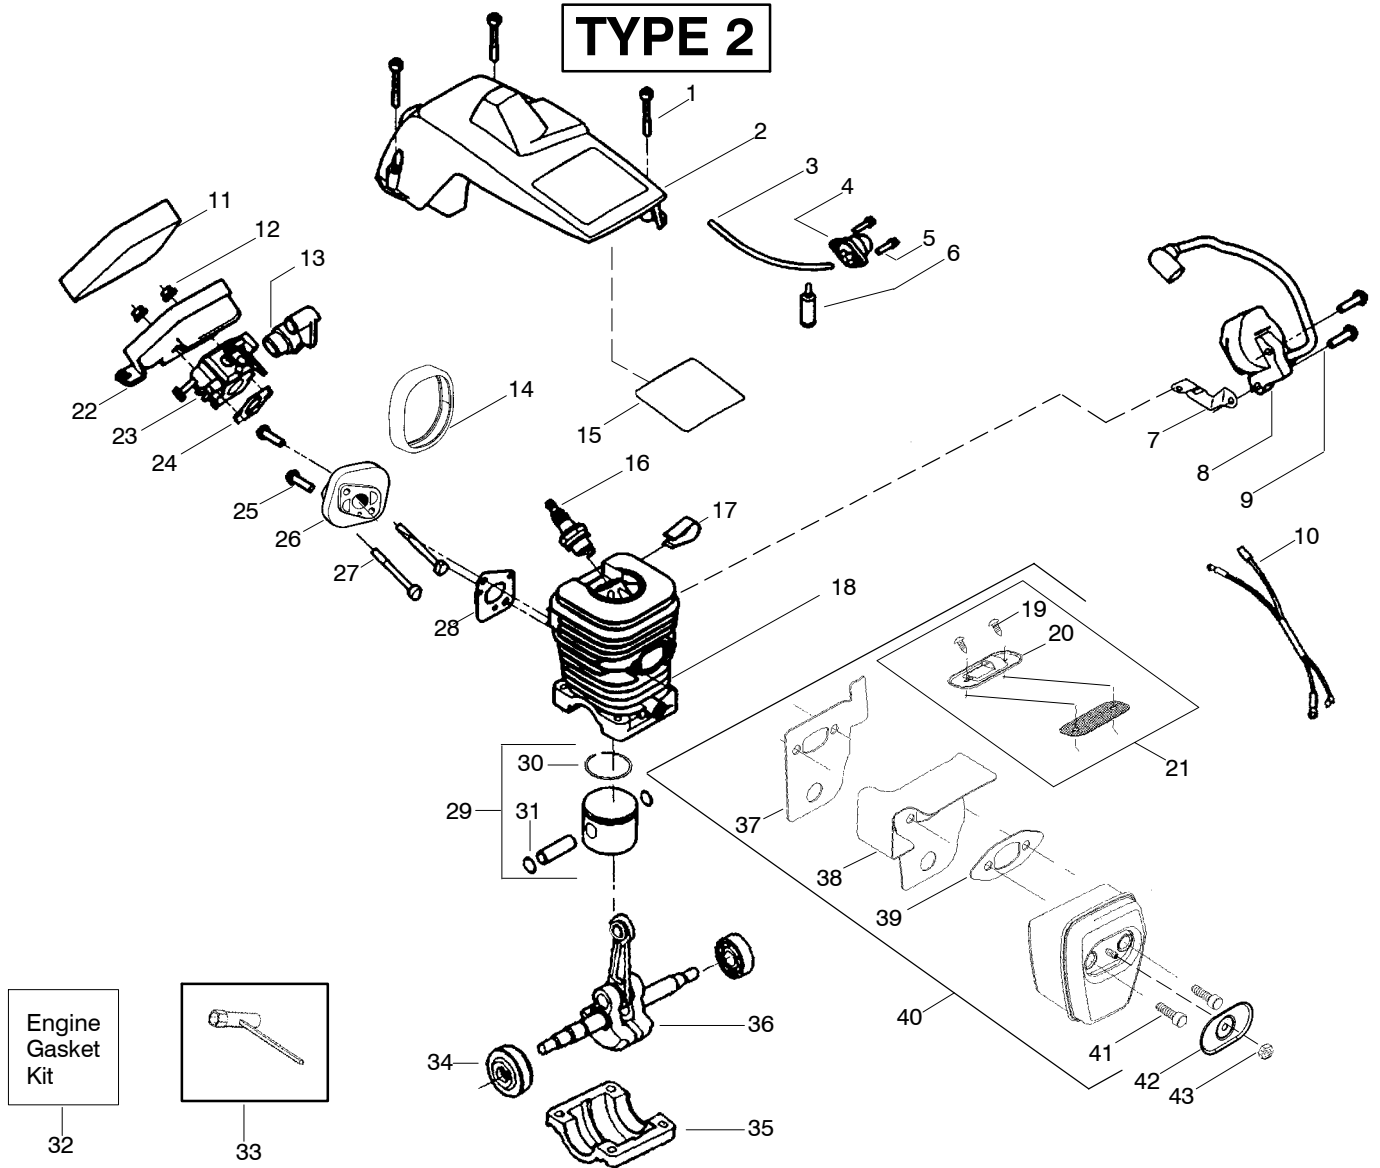

Ref.	Part No.	Description	Ref.	Part No.	Description	Ref.	Part No.	Description
1.	530016153	Screw	18.	530012550	Cylinder	32.	530069608	Kit-Engine Gasket (Incl. 24, 28 & 39)
2.	530055637	Assy-Cylinder Shield (includes # 15)	19.	530016351	Screw-Outlet cover	33.	530031163	Bar Wrench
3.	530069247	Kit-Fuel Line (Small)	20.	530054883	Cover - Outlet	34.	530056363	Assy-Seal & Bearing
4.	530047213	Assy-Air Purge	21.	530071413	Kit-Spark Arrestor (Incl. 19,20)	35.	530037935	Cap-Crankcase
5.	530015780	Screw	22.	530057480	Air Filter Housing	36.	530047062	Assy-Crankshaft
6.	530095646	Assy-Fuel Pick-up	23.	---	Kit-Carburetor Walbro (WT-89) (Incl. Grommet)	37.	530054885	Backplate
7.	530047442	Strap-Ground	24.	530069608	Gasket-Carb. (kit)	38.	530054880	Guide-Outlet
8.	530039198	Ignition Module	25.	530016386	Screw	39.	530069608	Gasket-Muffler(kit)
9.	530015814	Screw	26.	530049700	Carb. Adapter	40.	530054886	Assy-Muffler (Incl. 37-39,41)
10.	530052296	Assy-Wire Harness	27.	530016187	Nut	41.	530016338	Bolt-Muffler
11.	530037793	Foam-Air Filter	28.	530069608	Gasket- Adaptor(kit)	42.	530055586	Cover-Bolt
12.	530016101	Nut	29.	530071408	Kit-Piston (Incl. 30 & 31)	43.	530016359	Nut-Brass
13.	530035526	Grommet-Carb Adjust	30.	530038729	Ring-Piston			Not Shown
14.	530054144	Seal-Carb Adapter	31.	530015697	Retainer-Piston Pin	545123622	530057757	Manual Decal-Warning
15.	530055698	Reflector-Heat						
16.	952030150	Spark Plug (RCJ-7Y)						
17.	530016136	Clip-High Tension Lead						

✓ = NEW PART NUMBER FOR THIS IPL   * = REFER TO THE SERVICE REFERENCE INDICATED FOR MORE INFORMATION. (LOCATED AT END OF IPL)
● = THESE PARTS ARE ILLUSTRATED FOR CLARITY. ORDER COMPLETE ASSEMBLY.