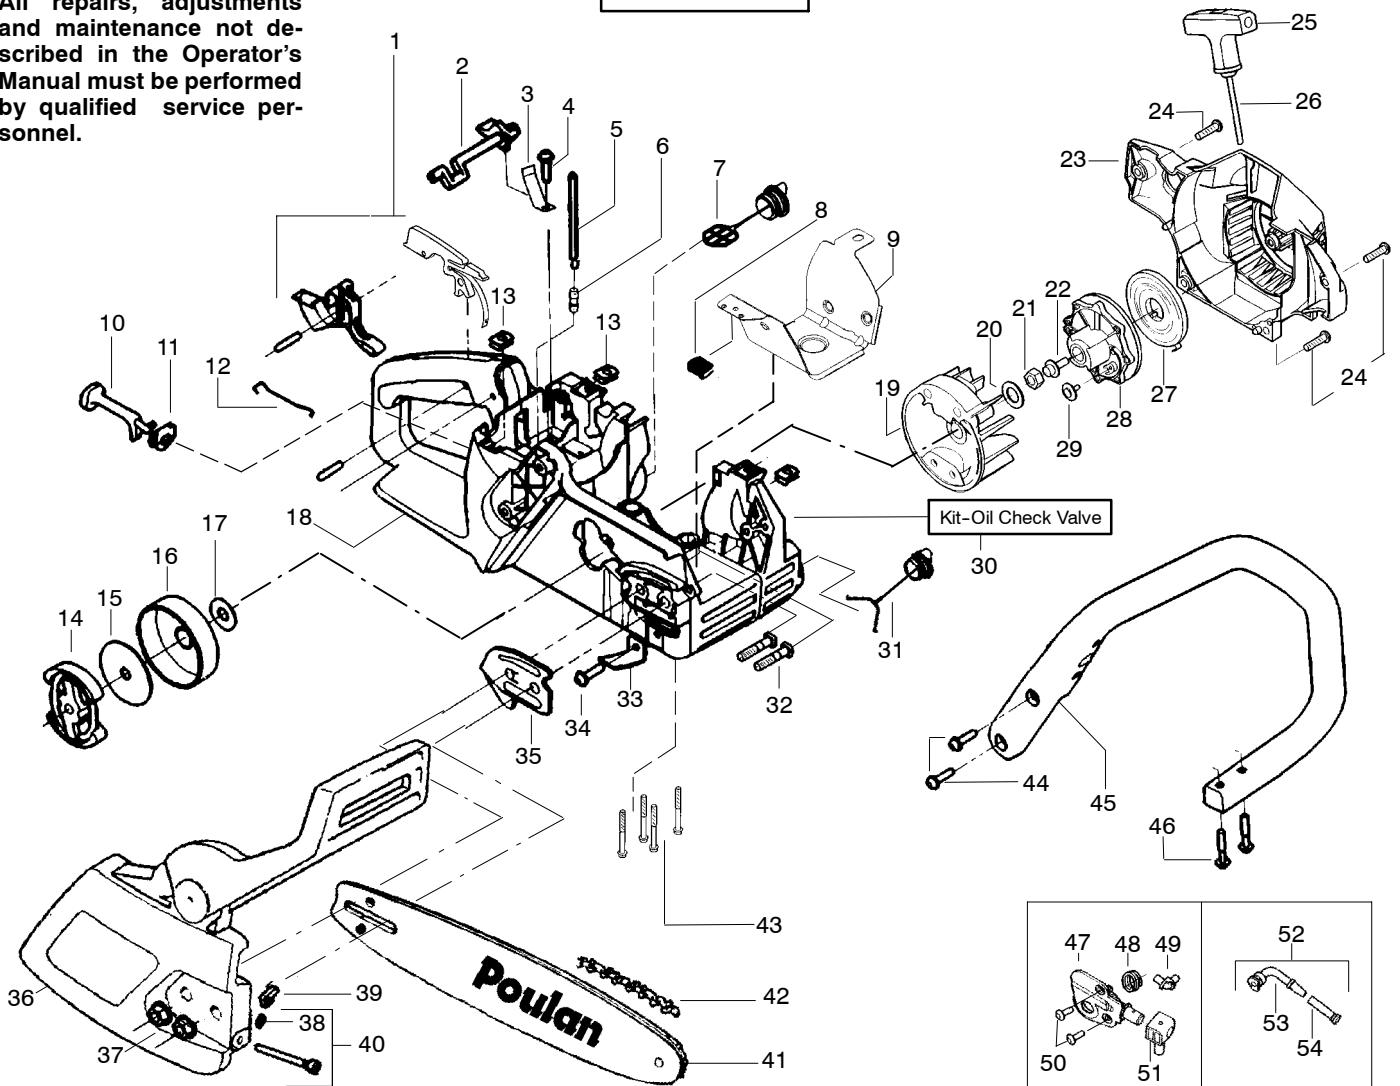

⚠ WARNING
All repairs, adjustments and maintenance not described in the Operator's Manual must be performed by qualified service personnel.

TYPE 2

Ref.	Part No.	Description	Ref.	Part No.	Description	Ref.	Part No.	Description
1.	530071832	Kit-Trigger & Lockout (Includes Pin)	22.	530015920	Screw	42.	952051211	Chain - 16"
2.	530038227	Lever-Switch	23.	----	Housing-Fan	43.	530016132	Screw
3.	530016149	Spring-Switch		530049334	2150 LE (green)	44.	530015814	Screw
4.	530015775	Screw		530054717	2150 LE Pred.	45.	530056798	Handle-Front
5.	530069216	Kit-Fuel Line (Large)	24.	530015892	Screw	46.	530015940	Screw
6.	530023877	Fitting - Fuel line	25.	530037485	Handle-Starter	47.	530071259	Kit-Oil Pump (incl 48,49,51)
7.	530047192	Assy-Fuel Cap w/ret.	26.	530069232	Kit-Rope	48.	530037820	Gear-Worm Spring
8.	530055322	Clip - "U"	27.	530027531	Spring-Starter	49.	530049477	Elbow-Oil Pickup
9.	530055183	Shield - Heat	28.	530037817	Pulley-Starter	50.	530016064	Screw
10.	530047989	Lever-Choke	29.	530016080	Screw	51.	530019206	Block-Seal
11.	530049005	Grommet-Choke lever	30.	530071666	Kit-Oil Check Valve	52.	530047663	Assy-Oil-Pickup (Incl. 53, 54)
12.	530037809	Wire-Throttle	31.	530010846	Assy-Oil Cap	53.	530038373	Pickup-Oiler
13.	530015922	Nut-Speed	32.	530016133	Bolt - Bar	54.	530056533	Filter-Oil
14.	530014949	Assy.-Clutch	33.	530029850	Chain Catcher			
15.	530015611	Washer-Clutch	34.	530015814	Screw			
16.	530047061	Assy-Drum W/brg.	35.	530038238	Plate-Bar Mounting			
17.	530015907	Washer - Thrust	36.	545139906	Assy.-Chain Brake			
18.	530071849	Kit-Chassis Assy.	37.	530015917	Nut-Bar Mounting			
19.	530039187	Assy-Flywheel	38.	530038593	Retainer-Bar Adjust			
20.	530015127	Washer-Flywheel	39.	530015826	Pin-Bar Adjust			
21.	530016134	Nut-Flywheel	40.	530069611	Kit-Bar Adjust (incl 38,39)			
			41.	952044370	Bar - 16"			

✓ = NEW PART NUMBER FOR THIS IPL

* = REFER TO THE SERVICE REFERENCE INDICATED FOR MORE INFORMATION. (LOCATED AT END OF IPL)