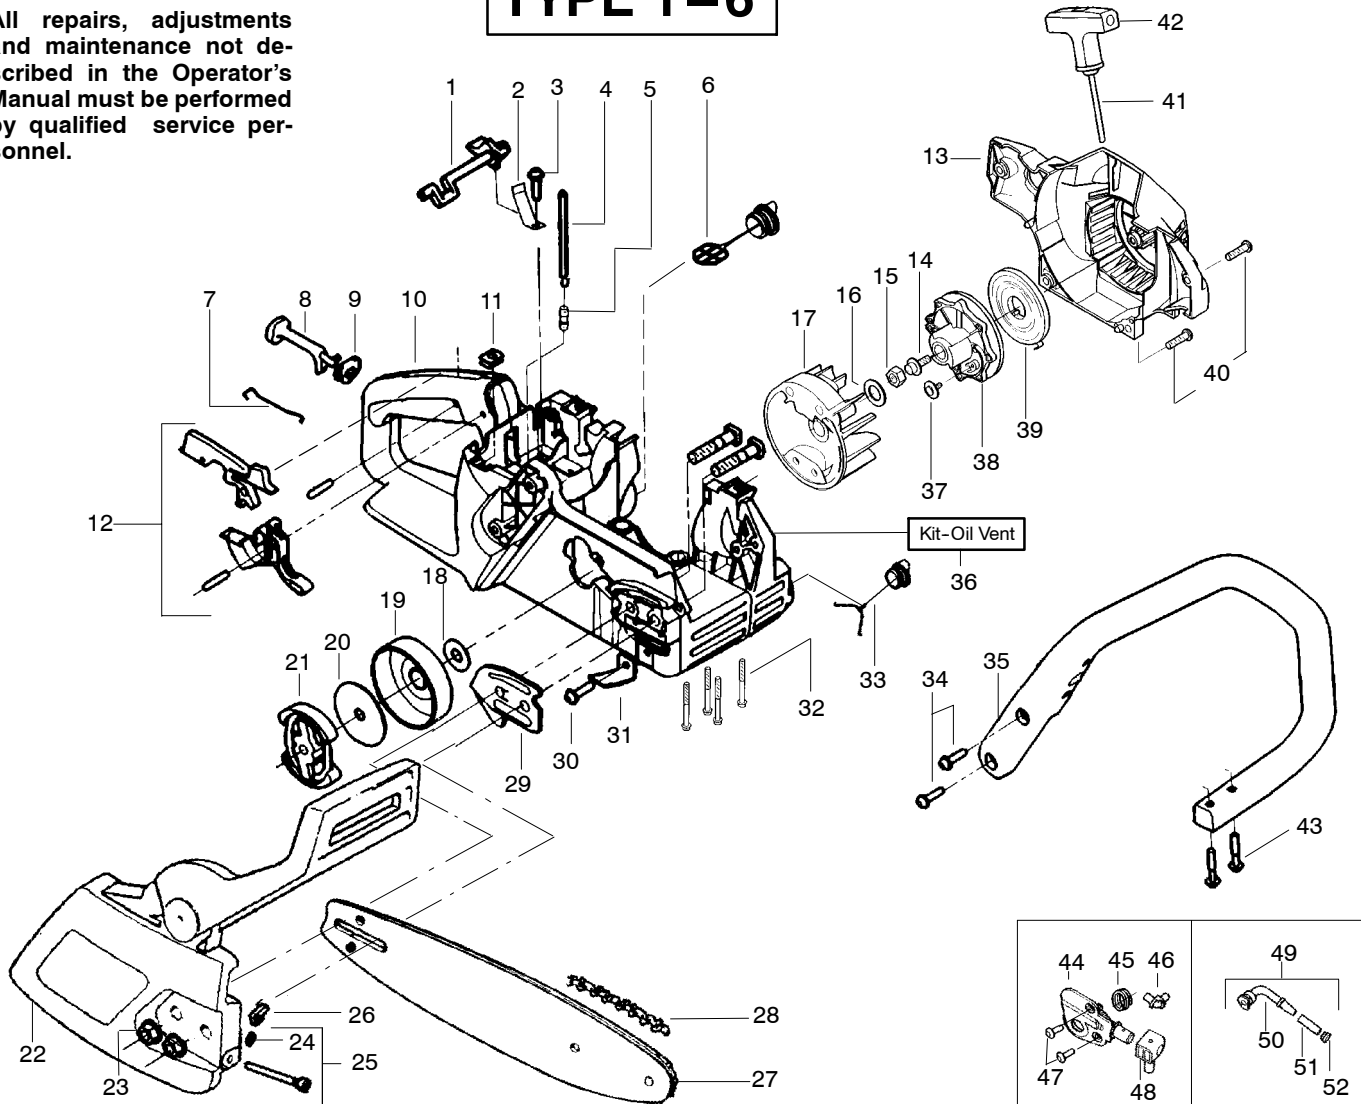

## TYPE 1-6

Ref.	Part No.	Description	Ref.	Part No.	Description	Ref.	Part No.	Description
1.	530038227	Lever-Switch (Includes Pin)	21.	530014949	Assy. - Clutch	43.	530015940	Screw
2.	530016149	Spring-Switch	22.	530054735	Assy-Chain Brake	44.	530071259	Kit-Oil Pump (incl 45,46,48)
3.	530015775	Screw	23.	530015917	Nut-Bar Mounting	45.	530037820	Gear-Worm Spring
4.	530069216	Kit-Fuel Line (Large)	24.	530038593	Retainer-Bar Adjust	46.	530049477	Elbow-Oil Pickup
5.	530023877	Fitting	25.	530069611	Kit-Bar Adjust (incl.24,26)	47.	530016064	Screw
6.	530047192	Assy-Fuel Cap	26.	530015826	Pin-Bar Adjust	48.	530019206	Seal Block
7.	530037809	Wire-Throttle	27.	952044368	Bar - 14"	49.	530047663	Assy-Oil-Pickup (Incl. 50-52)
8.	530047989	Lever-Choke	28.	952051209	Chain - 14"	50.	530038373	Pickup-Oiler
9.	530038406	Grommet-Choke Knob	29.	530038238	Plate-Bar Mounting	51.	530037821	Filter-Oil
10.	530056602	Kit-Chassis Assy.	30.	530015814	Screw	52.	530030189	Plug-Oil Filter
11.	530015922	Nut-Speed	31.	530029850	Chain Catcher			
12.	530071305	Kit-Trigger & Lockout	32.	530016132	Screw			
13.	530049334	Housing-Fan	33.	530010846	Assy-Oil Cap			
14.	530015920	Screw	34.	530015814	Screw			
15.	530016134	Nut-Flywheel	35.	530056798	Handle-Front			
16.	530015127	Washer-Flywheel	36.	530071666	Kit-Oil Vent			
17.	530039209	Assy-Flywheel	37.	530016080	Screw			
18.	530015907	Washer - Thrust	38.	530037817	Pulley-Starter			
19.	530047061	Assy-Drum W/brg.	39.	530027531	Spring-Starter			
20.	530015611	Washer-Clutch	40.	530015892	Screw.			
			41.	530069232	Kit-Rope			
			42.	530037485	Handle-Starter			

PARTS LIST NO. <b>530086715</b>		<b>Poulan® PARTS LIST</b>	CHAIN SAW MODEL(S) 2055 "Woodsmen"
DATE <b>3/05/08</b>	Replaces 530086715-11/29/06		<b>Note:</b> Illustration may differ from actual model due to design changes