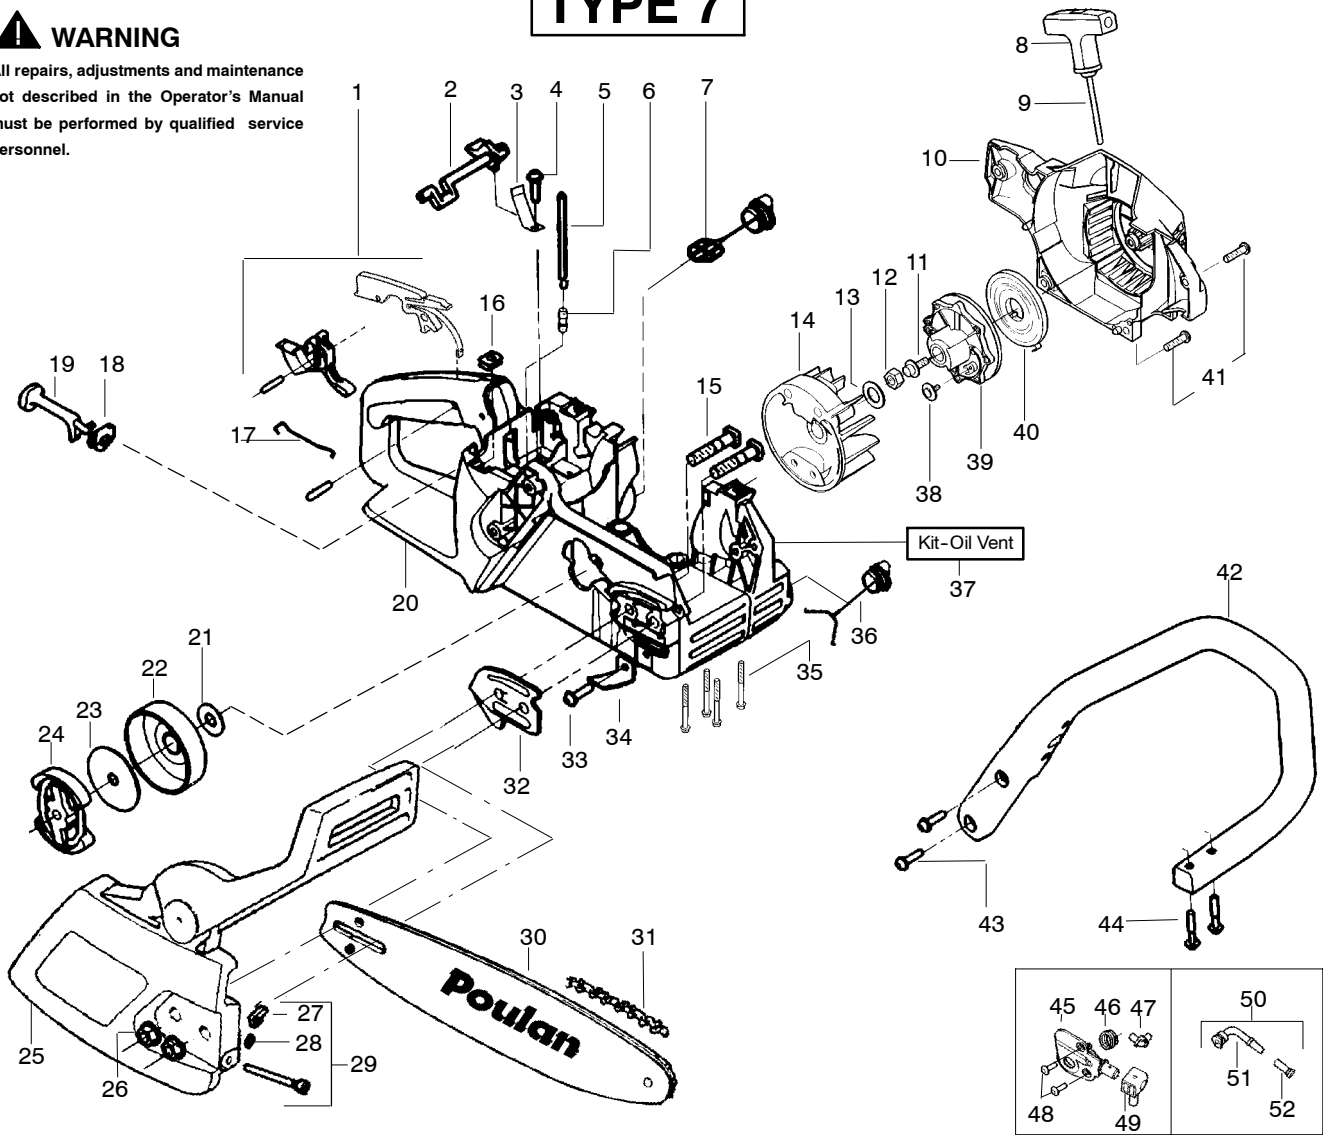

TYPE 7

⚠ WARNING

All repairs, adjustments and maintenance not described in the Operator's Manual must be performed by qualified service personnel.

Ref.	Part No.	Description	Ref.	Part No.	Description	Ref.	Part No.	Description
1.	530071832	Kit-Trigger & Lockout	21.	530015907	Washer - Thrust	40.	530027531	Spring-Starter
2.	530038227	Lever-Switch (Includes Pin)	22.	530047061	Assy-Drum W/brg.	41.	530015892	Screw
3.	530016149	Spring-Switch	23.	530015611	Washer - Clutch	42.	530056798	Handle-Front
4.	530015775	Screw	24.	530014949	Assy. - Clutch	43.	530015814	Screw
5.	530069216	Kit-Fuel Line (Large)	25.	545139906	Assy-Chain Brake	44.	530015940	Screw
6.	530023877	Fitting	26.	530015917	Nut-Bar Mounting	45.	530071259	Kit-Oil Pump (incl 46,47,49)
7.	530047192	Assy-Fuel Cap w/ret.	27.	530015826	Pin-Bar Adjust	46.	530037820	Gear-Worm Spring
8.	530037485	Handle-Starter	28.	530038593	Retainer-Bar Adjust	47.	530049477	Elbow-Oil Pickup
9.	530069232	Kit-Rope	29.	530069611	Kit-Bar Adjust (incl.27,28)	48.	530016064	Screw
10.	530049334	Housing-Fan	30.	952044368	Bar - 14"	49.	530019206	Seal Block
11.	530015920	Screw	31.	952051209	Chain-14"	50.	530047663	Assy-Oil-Pickup (Incl. 51,52)
12.	530016134	Nut-Flywheel	32.	530038238	Plate-Bar Mounting	51.	530038373	Pickup-Oiler
13.	530015127	Washer-Flywheel	33.	530015814	Screw	52.	530056533	Filter-Oil
14.	530039187	Assy-Flywheel	34.	530029850	Chain Catcher			
15.	530016133	Bolt-Bar Mounting	35.	530016132	Screw			
16.	530015922	Nut-Speed	36.	530057236	Assy-Oil Cap w/ret.			
17.	530037809	Wire-Throttle	37.	530071666	Kit-Oil Vent			
18.	530049005	Grommet-Choke Knob	38.	530016080	Screw			
19.	530047989	Lever-Choke	39.	530037817	Pulley-Starter			
20.	530058909	Assy-Chassis