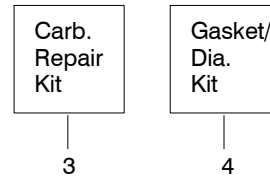

⚠ WARNING
All repairs, adjustments and maintenance not described in the Operator's Manual must be performed by qualified service personnel.

Ref.	Part No.	Description
1.	530038479	Limiter Cap – High
2.	530038478	Limiter Cap – Low
3.	530069826	Carburetor Repair Kit (KIT= Indicates Contents)
4.	530069844	Gasket Diaphragm Kit (● Indicates Contents)

Kit - Carburetor Assembly No. 530071620 - WALBRO WT-624

Kit - Carburetor Assembly No. 530071820 - ZAMA W20

Kit - Carburetor Assembly No. 530071821 - WALBRO WT-662