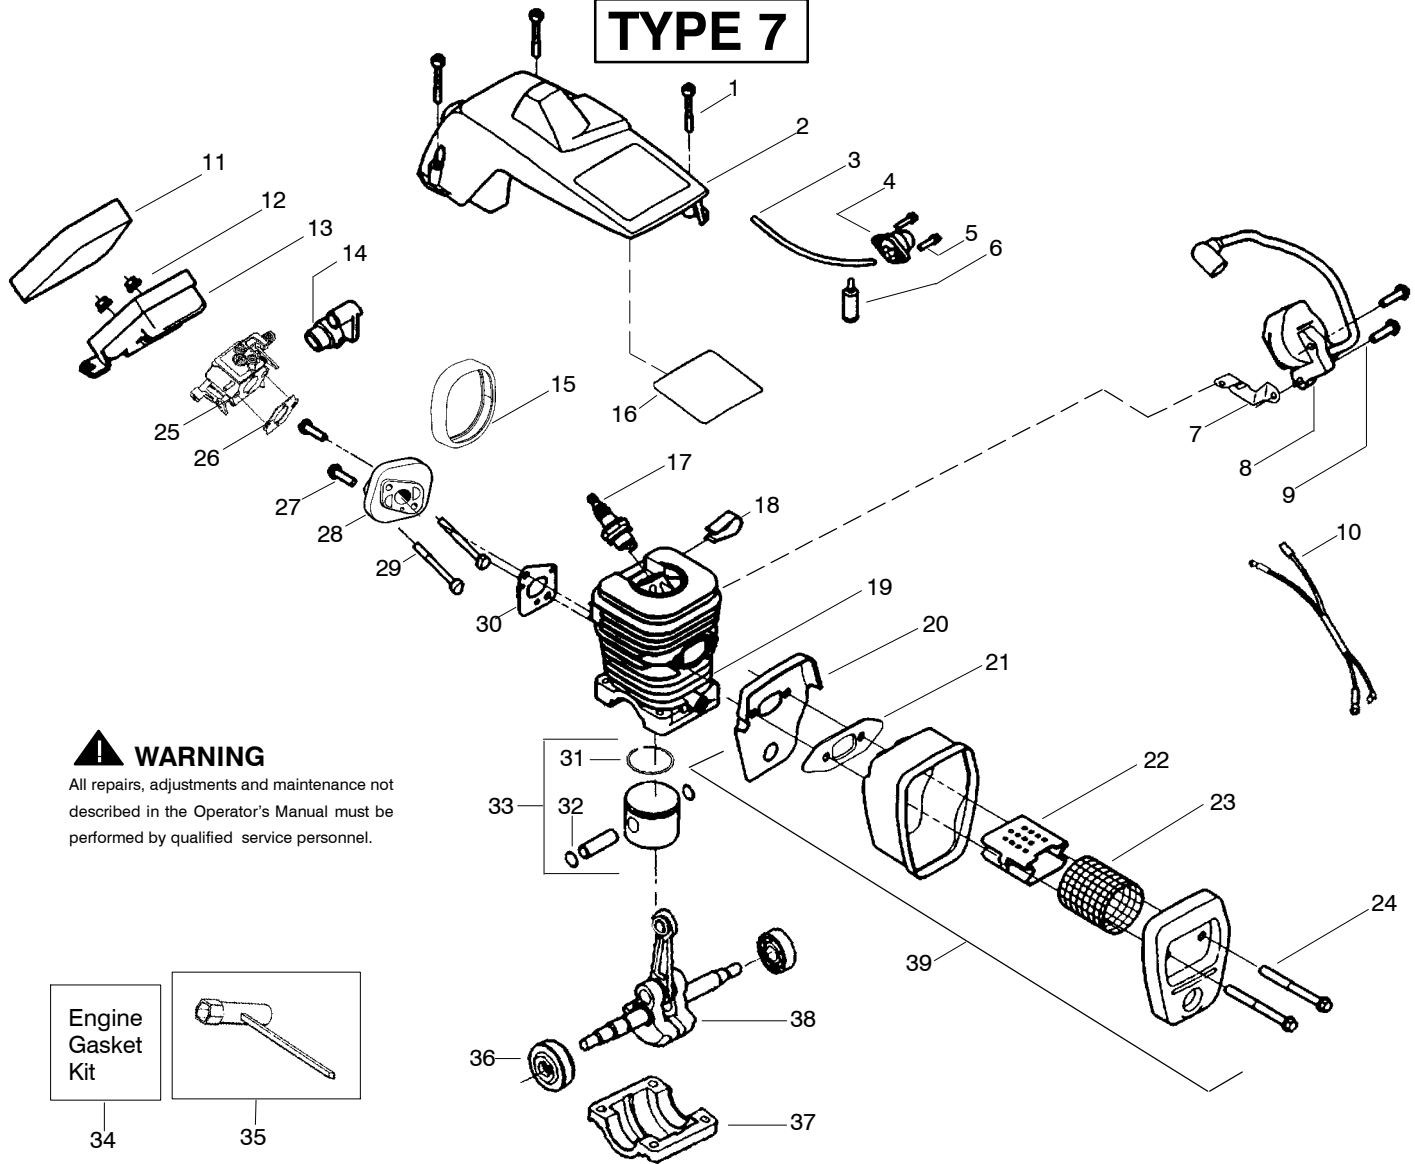

TYPE 7

⚠ WARNING

All repairs, adjustments and maintenance not described in the Operator's Manual must be performed by qualified service personnel.