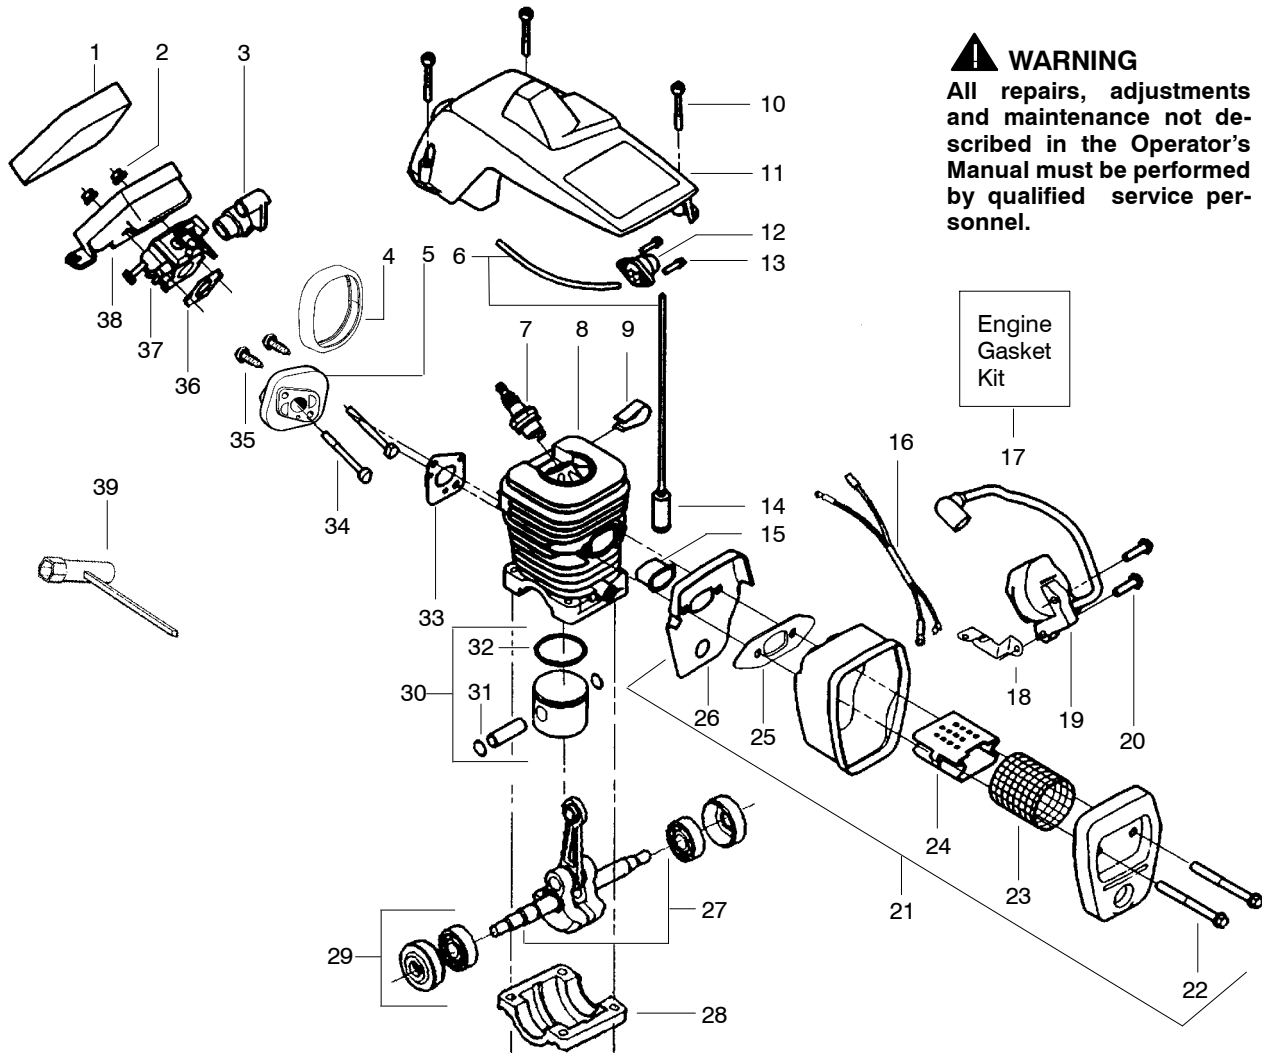

TYPE 6

⚠ WARNING
All repairs, adjustments and maintenance not described in the Operator's Manual must be performed by qualified service personnel.

Ref.	Part No.	Description	Ref.	Part No.	Description	Ref.	Part No.	Description
1.	530037793	Foam - Air Filter	17.	530069608	Kit - Engine Gasket (Incl. 25, 33 & 36)	31.	530015697	Retainer - Piston Pin
2.	530016101	Nut	18.	530047442	Strap - Ground	32.	530038729	Ring - Piston
3.	530035526	Grommet - Carb Adjust	19.	530039167	Module - Ignition	33.	530069608	Gasket - Carb. Adap.(kit)
4.	530054144	Seal - Carb Adapter	20.	530015814	Screw	34.	530016187	Screw
5.	530049700	Carb. Adapter	21.	530047207	Assy - Muffler (Incl. 22 - 26)	35.	530016386	Screw
6.	530069247	Fuel Line Kit (Small)	22.	530016132	Screw	36.	530069608	Gasket - Carb. (kit)
7.	952030150	Spark Plug (RCJ - 7Y)	23.	530036103	Screen - Spark	37.	530071620	Kit - Carburetor (Walbro WT - 624)
8.	530071412	Kit - Cylinder	24.	530037813	Diffuser - Muffler	38.	530037804	Housing - Air Filter
9.	530016136	Clip - High Tension Lead	25.	530069608	Gasket - Muffler (kit)	39.	530031163	Wrench - Bar
10.	530016153	Screw	26.	530049870	Backplate - Muffler	Not Shown		
11.	530071310	Cylinder Shield	27.	530047062	Assy. - Crankshaft	530163675	Operator Manual	
12.	530047213	Air Purge Ass'y.	28.	530037935	Cap - Crankcase	530057268	Decal Instruction	
13.	530015780	Screw	29.	530056363	Assy. - Seal & Bearing	530038486	Decal Stop	
14.	530095646	Fuel Pick-up Ass'y.	30.	530071408	Kit - Piston (Incl. 31 & 32)			
15.	530037652	Heat Insulator						
16.	530052296	Assy. - Wire Harness						

✓ = NEW PART NUMBER FOR THIS IPL   * = REFER TO THE SERVICE REFERENCE INDICATED FOR MORE INFORMATION. (LOCATED AT END OF IPL)
● = THESE PARTS ARE ILLUSTRATED FOR CLARITY. ORDER COMPLETE ASSEMBLY.