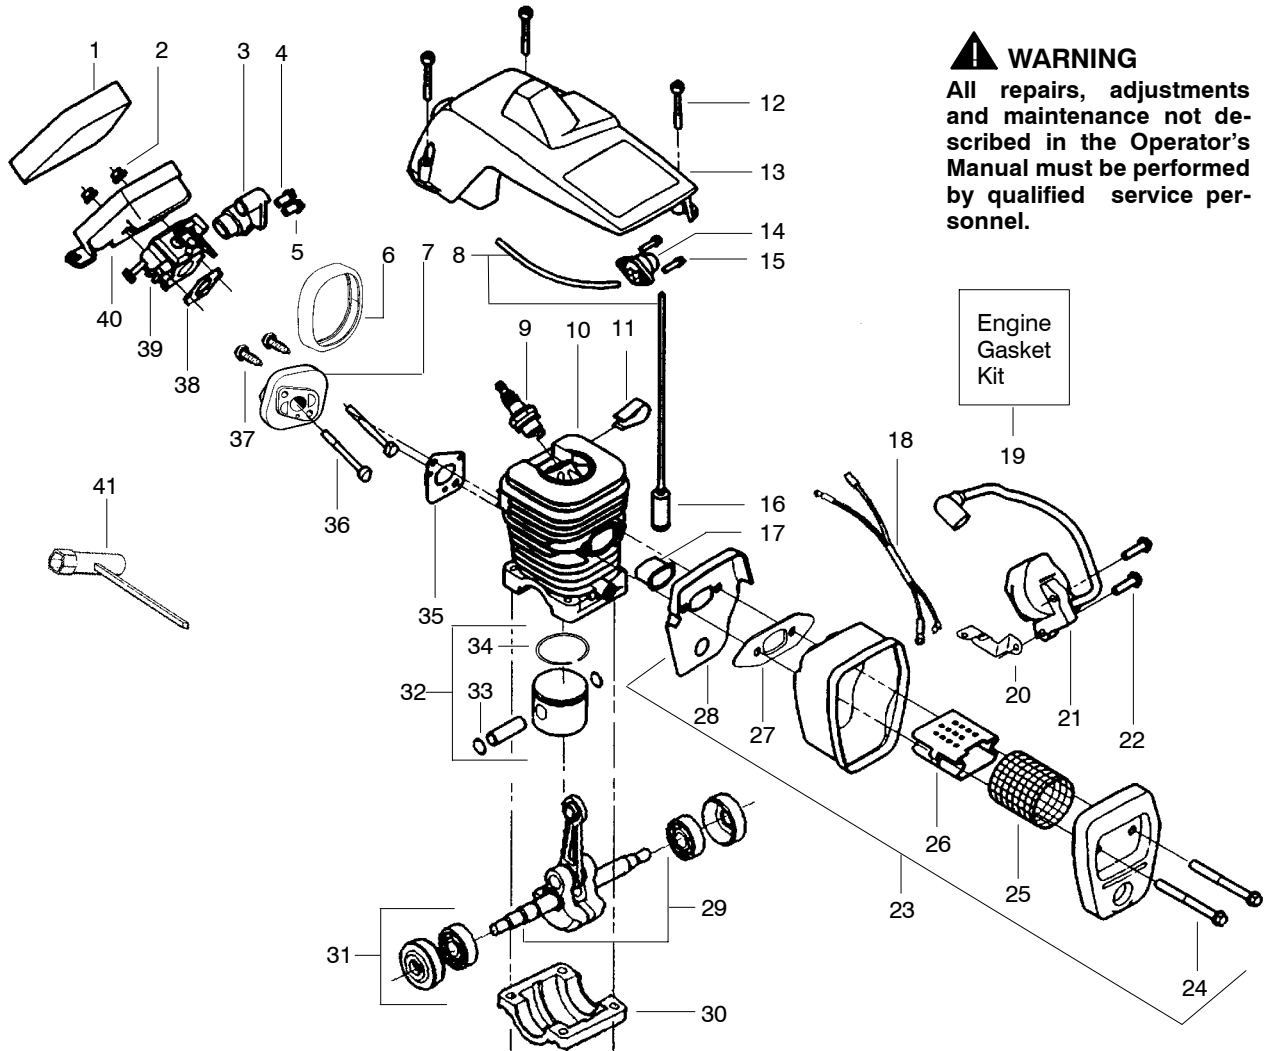

PARTS LIST NO. 530086715		Poulan® PARTS LIST	CHAIN SAW MODEL(S) 2055 "Woodsmen"	
DATE 3/05/08	Replaces 530086715-11/29/06		Note: Illustration may differ from actual model due to design changes	PAGE NO. 3

TYPE 1-5

! WARNING
All repairs, adjustments and maintenance not described in the Operator's Manual must be performed by qualified service personnel.

Ref.	Part No.	Description	Ref.	Part No.	Description	Ref.	Part No.	Description
1.	530037793	Foam-Air Filter	18.	530052296	Assy. -Wire Harness	33.	530015697	Retainer-Piston Pin
2.	530016101	Nut	19.	530069608	Kit-Engine Gasket (Incl. 27, 35 & 38)	34.	530029805	Ring - Piston
3.	530049244	Grommet-Carb Adjust	20.	530047442	Strap-Ground	35.	530069608	Gasket-Carb. Adap.(kit)
4.	530038479	Limiter Cap-High	21.	530039198	Module-Ignition	36.	530016187	Screw
5.	530038478	Limiter Cap-Low	22.	530015814	Screw	37.	530016386	Screw
6.	530054144	Seal-Carb Adapter	23.	530047207	Assy-Muffler (Incl. 24,25,26,27,28)	38.	530069608	Gasket - Carb. (kit)
7.	530049700	Carb. Adapter	24.	530016132	Screw	39.	530069703	Kit-Carburetor (incl. 4 & 5)
8.	530069247	Kit-Fuel Line (Small)	25.	530036103	Screen-Spark	40.	530037804	Housing-Air Filter
9.	952030150	Spark Plug (RCJ-7Y)	26.	530037813	Diffuser-Muffler	41.	530031163	Wrench - Bar
10.	530069606	Kit-Cylinder	27.	530069608	Gasket-Muffler (kit)			
11.	530016136	Clip-High Tension Lead	28.	530049870	Backplate-Muffler			
12.	530016153	Screw	29.	530047062	Assy. - Crankshaft			
13.	530037798	Shield-Cylinder	30.	530037935	Cap-Crankcase			
14.	530047213	Assy-Air Purge	31.	530056363	Assy.-Seal & Bearing			
15.	530015780	Screw	32.	530069604	Kit-Piston(Incl. 33 & 34)			
16.	530095646	Assy-Fuel Pick-up						
17.	530037652	Insulator-Heat						
						Not Shown		
							530086664	Operator Manual
							530038257	Decal Instruction

✓ = NEW PART NUMBER FOR THIS IPL   ★ = REFER TO THE SERVICE REFERENCE INDICATED FOR MORE INFORMATION. (LOCATED AT END OF IPL)
● = THESE PARTS ARE ILLUSTRATED FOR CLARITY. ORDER COMPLETE ASSEMBLY.