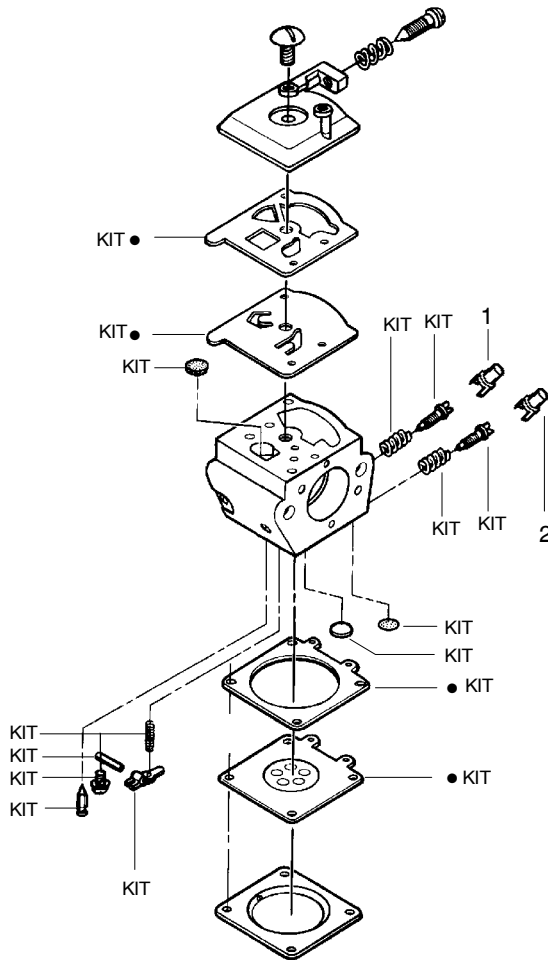

Carburetor Assembly – WT324 – #530069703

⚠ WARNING
All repairs, adjustments and maintenance not described in the Operator's Manual must be performed by qualified service personnel.

Ref.	Part No.	Description
1.	530038479	Limiter Cap – High
2.	530038478	Limiter Cap – Low
3.	530069826	Carburetor Repair Kit (KIT= Indicates Contents)
4.	530069844	Gasket Diaphragm Kit (● Indicates Contents)

Kit - Carburetor Assembly No. 530071620 - WALBRO WT-624

Kit - Carburetor Assembly No. 530071820 - ZAMA W20

Kit - Carburetor Assembly No. 530071821 - WALBRO WT-662

Note: No Repair kits are available for these carburetors.