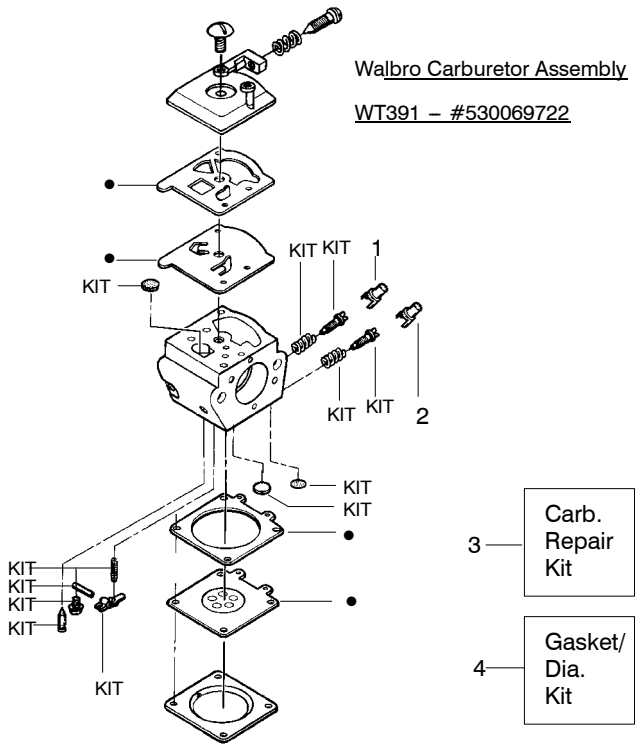

Ref.	Part No.	Description	Ref.	Part No.	Description	Ref.	Part No.	Description
1.	530016153	Screw	20.	530049870	Backplate-Muffler	37.	530056363	Assy-Seal & Bearing
2.	530055638	Assy-Cylinder Shield (includes # 16)	21.	530069608	Gasket-Muffler (kit)	38.	530037935	Cap-Crankcase
3.	530069247	Kit-Fuel Line (Small)	22.	530037813	Diffuser-Muffler	39.	530047062	Assy-Crankshaft
4.	530071835	Kit-Purge Bulb (incl. 5)	23.	530036103	Screen-Spark	40.	530047207	Assy-Muffler (Incl. 20-24)
5.	530015780	Screw	24.	530016132	Bolt-Muffler	Not Shown		
6.	530095646	Assy-Fuel Pick-up	25.	530047631	Grommet-Throttle Cable	--	--	Manuels
7.	530047442	Strap-Ground	26.	---	Kit-Carburetor	545123583	US	
8.	530039198	Ignition Module	↖	545081885	Walbro (WT-89) (Incl. Grommet)	545123702	Russia	
9.	530015814	Screw	27.	530069608	Gasket-Carb. (kit)	545123747	Non-CE 1	
10.	530057475	Assy-Wire Harness	28.	530016386	Screw	545123748	Non-CE (Russia)	
11.	530037793	Foam-Air Filter	29.	530049700	Carb. Adapter	545003001	Decal-Warning (Russia)	
12.	530016101	Nut	30.	530016187	Screw	530057757	Decal-Warning	
13.	530057702	Assy-Air Box	31.	530069608	Gasket-Adaptor (kit)	530059229	Decal-Start-Inst.	
14.	530035526	Grommet-Carb Adjust	32.	530038729	Ring-Piston	530031163	Wrench-Bar (Russia unit only)	
15.	530054144	Seal-Carb Adapter	33.	530015697	Retainer-Piston Pin			
16.	530055698	Reflector-Heat	34.	530069719	Kit-Piston (Incl. 32 & 33)			
17.	952030150	Spark Plug (RCJ-7Y)	35.	530069608	Kit-Engine Gasket (Incl. 21, 27 & 31)			
18.	530016136	Clip-High Tension Lead	36.	530031135	Scrench			
19.	530012552	Cylinder						

↖ = NEW PART NUMBER FOR THIS IPL      \* = REFER TO THE SERVICE REFERENCE INDICATED FOR MORE INFORMATION. (LOCATED AT END OF IPL)

Ref.	Part No.	Description
1.	530038479	Limiter Cap-High (brown)
2.	530038478	Limiter Cap-Low (tan)
3.	-	Carburetor Repair Kit (KIT= Indicates Contents)
4.	530069826	Walbro (WT391)
	-	Gasket Diaphragm Kit (● Indicates Contents)
	530069844	Walbro (WT391)