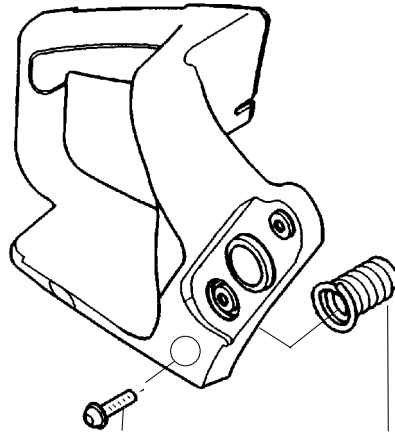

PARTS LIST NO. 530-088795		Poulan PRO® PARTS LIST	CHAIN SAW MODEL(S) 260	
DATE 3/05/08	Replaces 530083735 - 5/31/07		Note: Illustration may differ from actual model due to design changes	PAGE NO. 9

***** **Service Reference** *****

Note: Due to product improvements, your unit may have been built with or without the spring and screw shown below. If your unit does not have this spring and screw, no action is required. If your unit does have the spring and screw, please order the part numbers listed below.

530015814
Screw

530053274
Assy-Isolator Spring