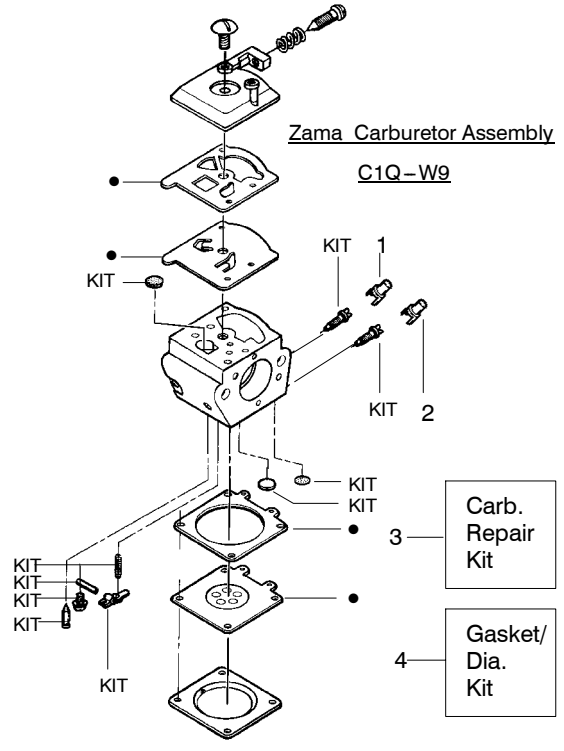

Ref.	Part No.	Description
1.	530038479	Limiter Cap-High (brown)
2.	530038478	Limiter Cap-Low (tan)
3.	-	Carburetor Repair Kit (KIT= Indicates Contents)
4.	530069826	Walbro (WT391)
	-	Gasket Diaphragm Kit (● Indicates Contents)
	530069844	Walbro (WT391)

Ref.	Part No.	Description
1.	530038479	Limiter Cap-High (brown)
2.	530038478	Limiter Cap-Low (tan)
3.	-	Carburetor Repair Kit (KIT= Indicates Contents)
4.	530071352	Zama (GND-27)
	-	Gasket Diaphragm Kit (● Indicates Contents)
	530035270	Zama (KSO31173)
Zama Carburetor Service Reference		
*****		If replacing the complete Zama Carburetor, it is not serviceable; you will need to order #530069722 Walbro Carburetor Assy.
*****		Note: The contents of the 530-035270 Gasket/Diaphragm kit are included in the 530-071352 Carb. Repair kit.

Kit - Carburetor Assembly No. 530071621 - WALBRO WT-625
Kit - Carburetor Assembly No. 530071820 - ZAMA W-20
Kit - Carburetor Assembly No. 530071821 - WALBRO WT-662

Note: No Repair kits are available for these carburetors.

✓ = NEW PART NUMBER FOR THIS IPL   ★ = REFER TO THE SERVICE REFERENCE INDICATED FOR MORE INFORMATION. (LOCATED AT END OF IPL)
● = THESE PARTS ARE ILLUSTRATED FOR CLARITY. ORDER COMPLETE ASSEMBLY.