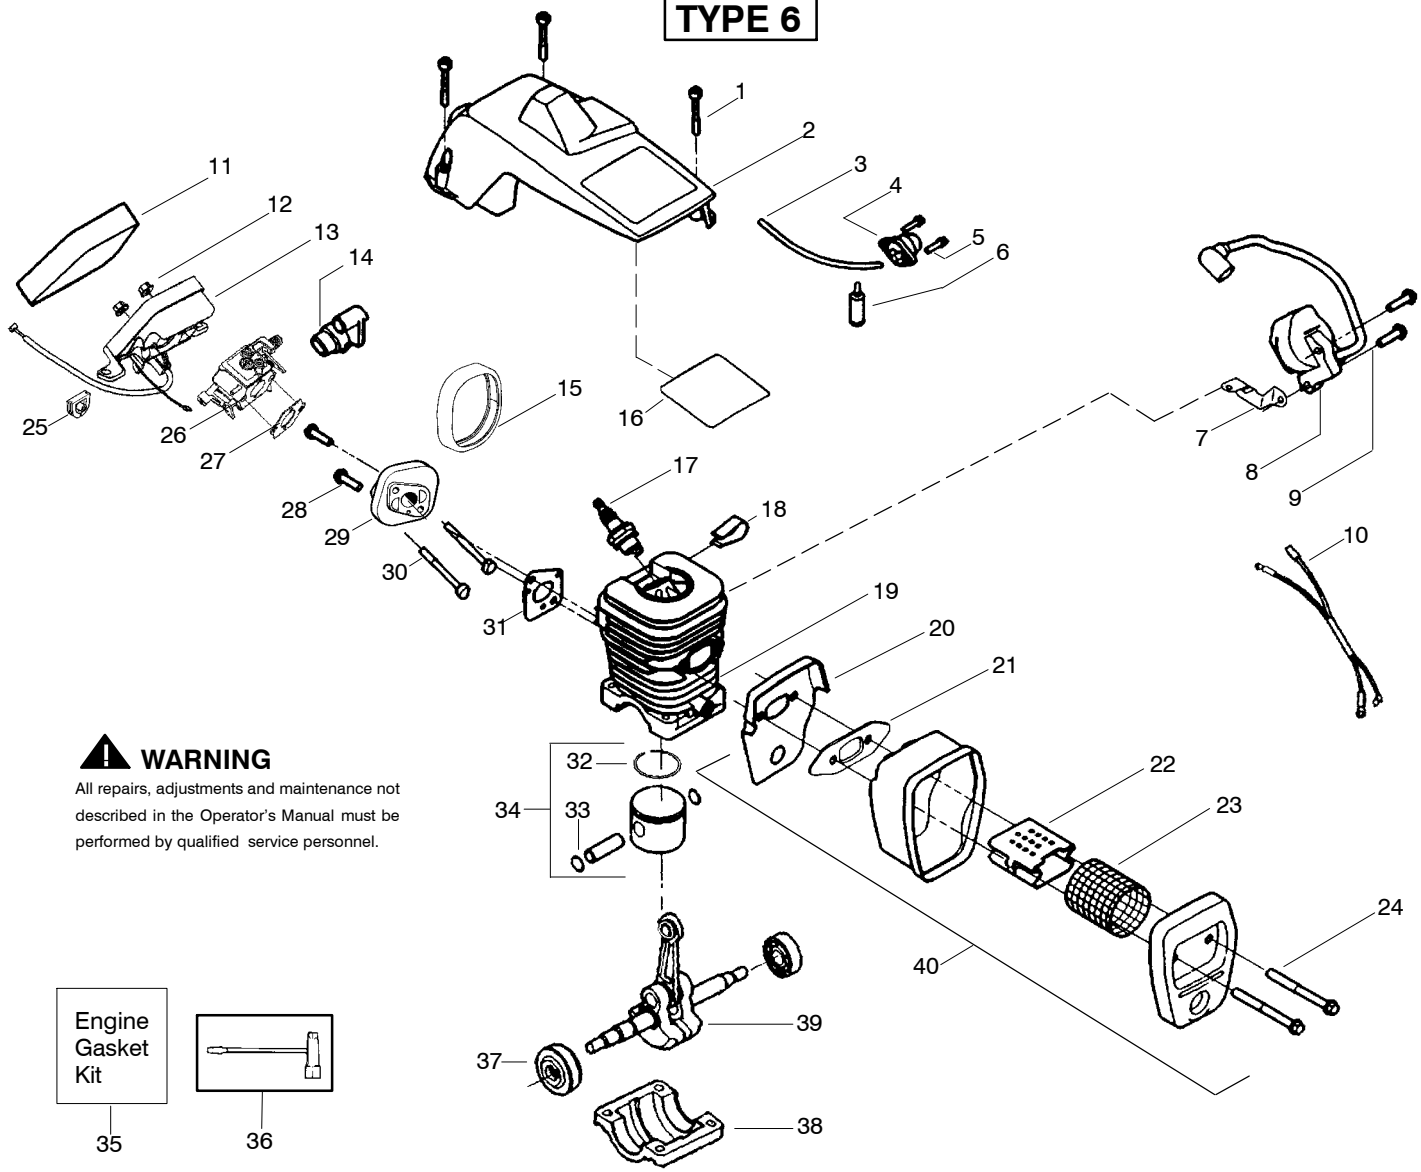

TYPE 6

⚠ WARNING
All repairs, adjustments and maintenance not described in the Operator's Manual must be performed by qualified service personnel.

Ref.	Part No.	Description	Ref.	Part No.	Description	Ref.	Part No.	Description
1.	530016153	Screw	20.	530049870	Backplate-Muffler	37.	530056363	Assy-Seal & Bearing
2.	530055638	Assy-Cylinder Shield (includes # 16)	21.	530069608	Gasket-Muffler (kit)	38.	530037935	Cap-Crankcase
3.	530069247	Kit-Fuel Line (Small)	22.	530037813	Diffuser-Muffler	39.	530047062	Assy-Crankshaft
4.	530071835	Kit-Purge Bulb (incl. 5)	23.	530036103	Screen-Spark	40.	530047207	Assy-Muffler (Incl. 20-24)
5.	530015780	Screw	24.	530016132	Bolt-Muffler	Not Shown		
6.	530095646	Assy-Fuel Pick-up	25.	530047631	Grommet-Throttle Cable	--	--	Manuels
7.	530047442	Strap-Ground	26.	---	Kit-Carburetor	545123583	US	
8.	530039198	Ignition Module	↖	545081885	Walbro (WT-89) (Incl. Grommet)	545123702	Russia	
9.	530015814	Screw	27.	530069608	Gasket-Carb. (kit)	545123747	Non-CE 1	
10.	530057475	Assy-Wire Harness	28.	530016386	Screw	545123748	Non-CE (Russia)	
11.	530037793	Foam-Air Filter	29.	530049700	Carb. Adapter	545003001	Decal-Warning (Russia)	
12.	530016101	Nut	30.	530016187	Screw	530057757	Decal-Warning	
13.	530057702	Assy-Air Box	31.	530069608	Gasket-Adaptor (kit)	530059229	Decal-Start-Inst.	
14.	530035526	Grommet-Carb Adjust	32.	530038729	Ring-Piston	530031163	Wrench-Bar (Russia unit only)	
15.	530054144	Seal-Carb Adapter	33.	530015697	Retainer-Piston Pin			
16.	530055698	Reflector-Heat	34.	530069719	Kit-Piston (Incl. 32 & 33)			
17.	952030150	Spark Plug (RCJ-7Y)	35.	530069608	Kit-Engine Gasket (Incl. 21, 27 & 31)			
18.	530016136	Clip-High Tension Lead	36.	530031135	Scrench			
19.	530012552	Cylinder						

↖ = NEW PART NUMBER FOR THIS IPL   * = REFER TO THE SERVICE REFERENCE INDICATED FOR MORE INFORMATION. (LOCATED AT END OF IPL)