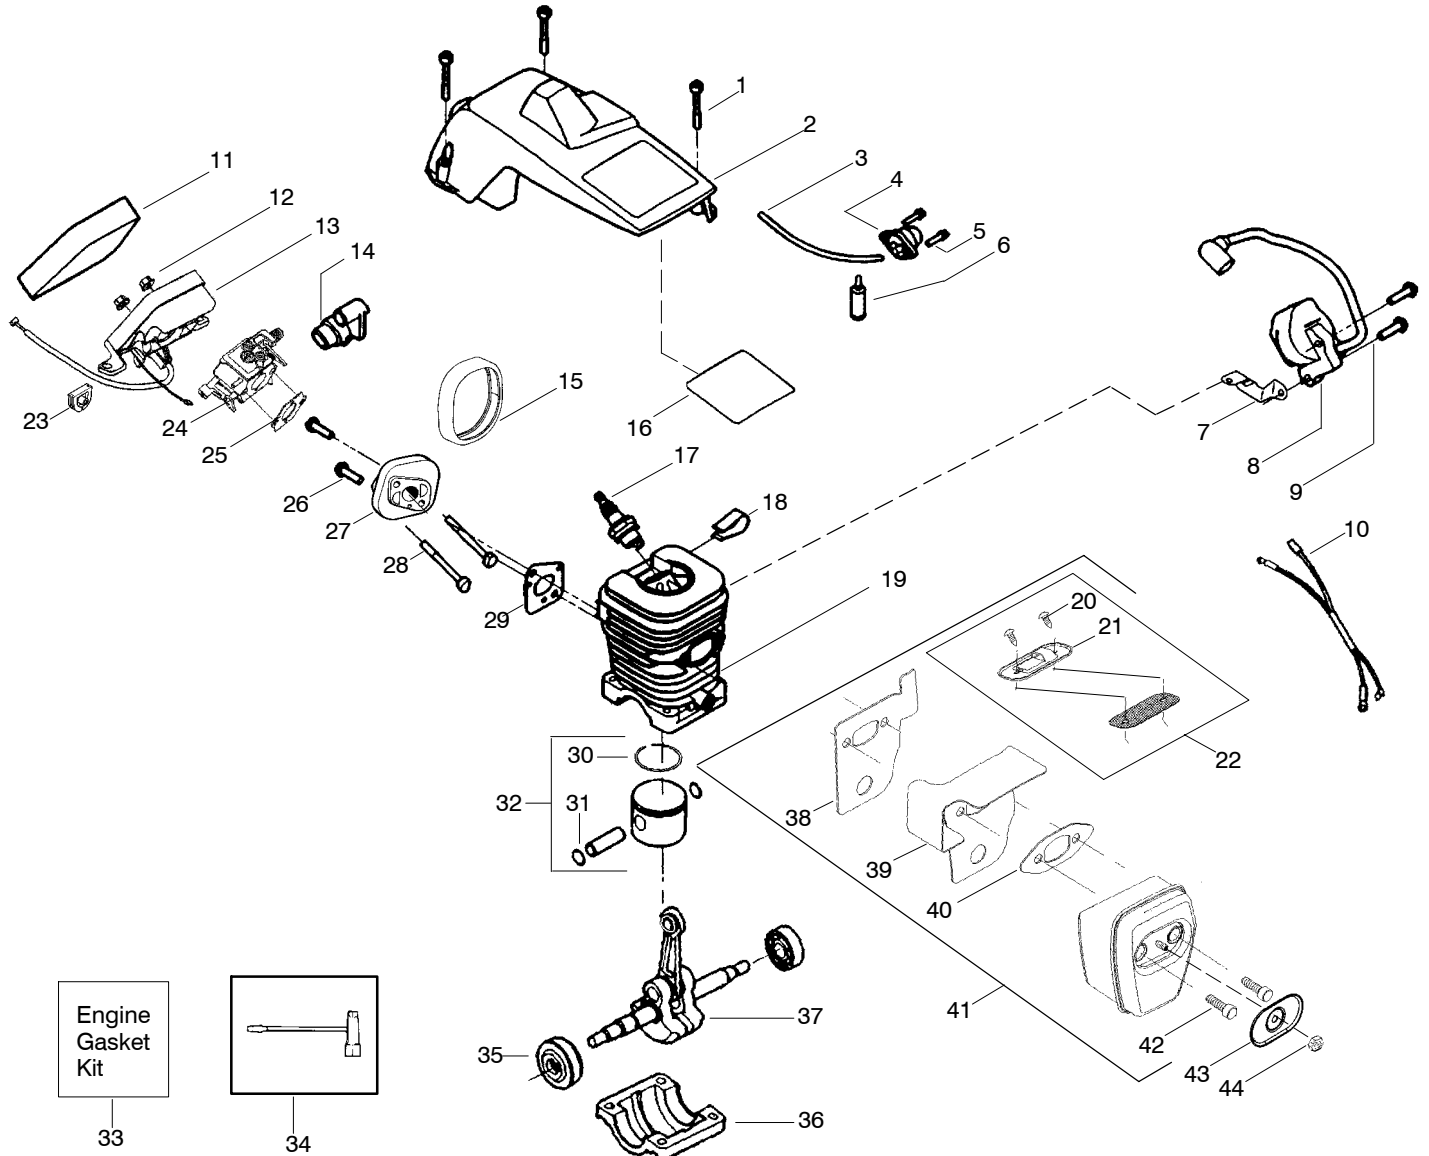

↗ = NEW PART NUMBER FOR THIS IPL

★ = REFER TO THE SERVICE REFERENCE INDICATED FOR MORE INFORMATION. (LOCATED AT END OF IPL)

Ref.	Part No.	Description	Ref.	Part No.	Description	Ref.	Part No.	Description
1.	530016153	Screw	19.	530012552	Cylinder	34.	530031135	Scrench
2.	530055638	Assy-Cylinder Shield (includes # 16)	20.	530016351	Screw-Outlet cover	35.	530056363	Assy-Seal & Bearing
3.	530069247	Kit-Fuel Line (Small)	21.	530054883	Cover - Outlet	36.	530037935	Cap-Crankcase
4.	530071835	Kit-Purge Bulb (incl.#5)	22.	530071413	Kit-Spark Arrestor (Incl. 20,21)	37.	530047062	Assy-Crankshaft
5.	530015780	Screw	23.	530047631	Grommet-Throttle Cable	38.	530054885	Backplate
6.	530095646	Assy-Fuel Pick-up	24.	---	Kit-Carburetor	39.	530054880	Guide-Outlet
7.	530047442	Strap-Ground	25.	545081885	Walbro (WT-89) (Incl. Grommet)	40.	530069608	Gasket-Muffler (kit)
8.	530039198	Ignition Module	26.	530069608	Gasket-Carb. (kit)	41.	530054886	Assy-Muffler (Incl. 38-40,42)
9.	530015814	Screw	27.	530016386	Screw	42.	530016338	Bolt-Muffler
10.	530057475	Assy-Wire Harness	28.	530049700	Carb. Adapter	43.	530055586	Cover-Bolt
11.	530037793	Foam-Air Filter	29.	530016187	Screw	44.	530016359	Nut-Brass
12.	530016101	Nut	30.	530069608	Gasket-Adaptor (kit)	Not Shown		
13.	530057702	Assy-Air Box	31.	530038729	Ring-Piston	545123649	Manual	
14.	530035526	Grommet-Carb Adjust	32.	530015697	Retainer-Piston Pin	530057757	Decal-Warning	
15.	530054144	Seal-Carb Adapter	33.	530069719	Kit-Piston (Incl. 30 & 31)	530059229	Decal-Start Inst.	
16.	530055698	Reflector-Heat						
17.	952030150	Spark Plug (RCJ-7Y)						
18.	530016136	Clip-High Tension Lead						

↖ = NEW PART NUMBER FOR THIS IPL ★ = REFER TO THE SERVICE REFERENCE INDICATED FOR MORE INFORMATION. (LOCATED AT END OF IPL)

PARTS LIST NO. 530164718		Poulan PRO ® PARTS LIST	CHAIN SAW MODEL(s) SM4018
DATE 3/05/08	Replaces 530164718 - 11/29/06		Note: Illustration may differ from actual model due to design changes