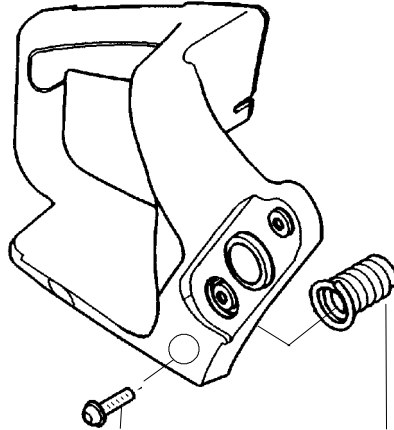

PARTS LIST NO. 530164718		Poulan PRO® PARTS LIST	CHAIN SAW MODEL(s) SM4018	
DATE 3/05/08	Replaces 530164718 - 11/29/06		Note: Illustration may differ from actual model due to design changes	PAGE NO. 3

★★★★★ **Service Reference** ★★★★★

Note: Due to product improvements, your unit may have been built with or without the spring and screw shown below. If your unit does not have this spring and screw, no action is required. If your unit does have the spring and screw, please order the part numbers listed below.

530015814
Screw

530053274
Assy-Isolator Spring