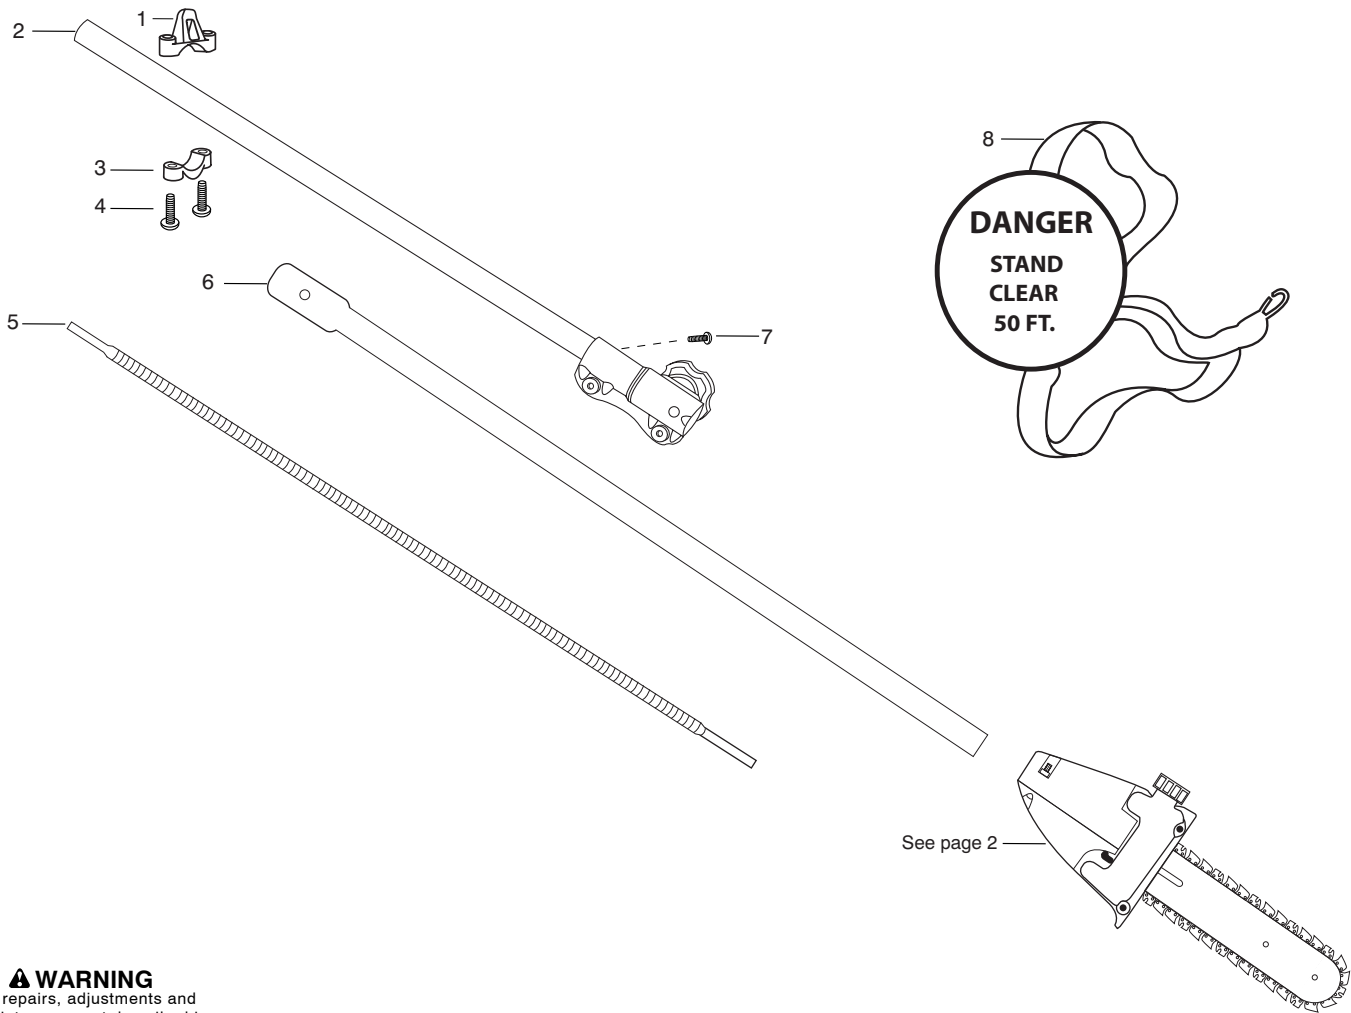

Parts List No. 545011597		Poulan PRO[®] PARTS LIST	MODEL PP5500P Att.
Date 10/01/08	NEW		Page: 1
NOTE : Illustration may differ from actual model due to design changes.			

⚠ WARNING
All repairs, adjustments and maintenance not described in the Operator's Manual must be performed by Qualified Service Personnel.

Ref.	Part No.	Description
1.	530055392	Clamp - Harness Upper
2.	545210101	Assy. - Middle Shaft (Incl. 7)
3.	530055395	Clamp - Harness Lower
4.	530016406	Screw (#10 plastite)
5.	530096218	Flexshaft - Lower
6.	545219202	Assy. - Lower Shaft
7.	530016344	Screw (12-24 x .480)
8.	530094408	Strap - Shoulder
Not Shown		
	545186790	Manual
	545003066	Decal-shaft warning
	530150031	Hanger-Att. (90 deg.)
	530031159	Wrench-hex (5/32)

✓ = New Part Number For This IPL

★ = Refer to the Service Reference Indicated for more information. (Located at the END of the IPL)