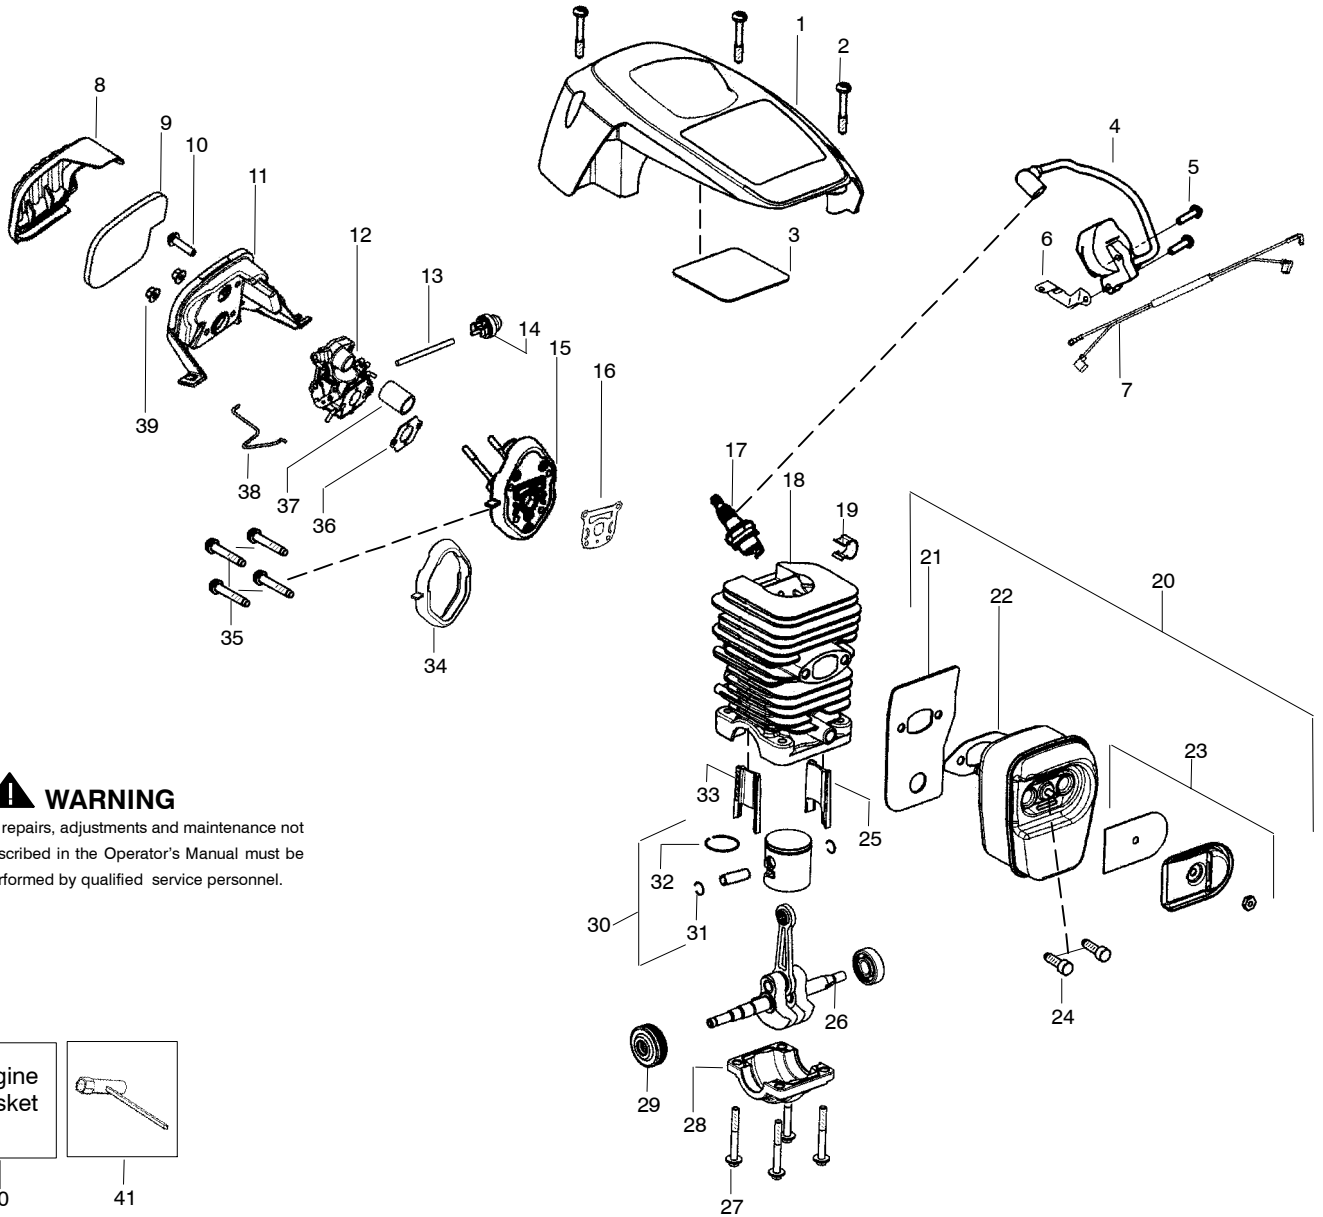

⚠ WARNING

All repairs, adjustments and maintenance not described in the Operator's Manual must be performed by qualified service personnel.

Ref.	Part No.	Description	Ref.	Part No.	Description	Ref.	Part No.	Description
1.	530058837	Shield-Cylinder (incl. #3)	16.	530071894	Gasket-cyl. o-ring (kit)	34.	530071894	Seal-Adaptor (kit)
2.	530016153	Screw	17.	952030150	Accy-Spark Plug (RCJ-7Y)	35.	530016426	Screw
3.	530059006	Reflector-Tape	18.	530071884	Kit-Cylinder (Incl. 25,33)	36.	530071894	Gasket-Carb. (kit)
4.	530039198	Module - Ignition	19.	530016136	Clip-High Tension Lead	37.	530057926	Tube-Intake
5.	530016432	Screw	20.	545006007	Kit-Muffler (Incl. 21,22,23,24)	38.	530057909	Wire-Throttle
6.	530047442	Strap-Ground	21.	530057942	Backplate-Muffler	39.	530016101	Nut-Carb.
7.	530057943	Assy-Wire Harness	22.	530071894	Gasket-Muffler (kit)	40.	530071894	Kit-Gasket (Incl. 16,22,34,36)
8.	530058687	Cover-Air Filter	23.	545006056	Kit-Spark Arrestor	41.	530031135	Scrench
9.	530057925	Filter-Air	24.	530016338	Bolt-Muffler			Not Shown
10.	530016425	Screw	25.	545015301	Insert-Left (black) Cyl.	↙	545186808	Manual-Operator
11.	530057892	Housing-Air Filter	26.	530012537	Assy-Crankshaft/Rod		530059107	Decal-Warning
12.	---	Carburetor	27.	530016417	Bolt			
	545070601	Zama W-26B (Incl. 14)	28.	530057941	Cap-Crankcase			
13.	530069247	Kit-Fuel Line (Small)	29.	530056363	Assy-Bearing/Seal			
14.	530047721	Bulb-Purge "snap-in"	30.	530071883	Kit-Piston (Incl. 31,32)			
15.	530071889	Kit-Carb. Adaptor (Incl. # 16,34,37)	31.	530015697	Retainer-Piston Pin			
			32.	530038729	Ring-Piston			
			33.	545015401	Insert-Right (gray) Cyl.