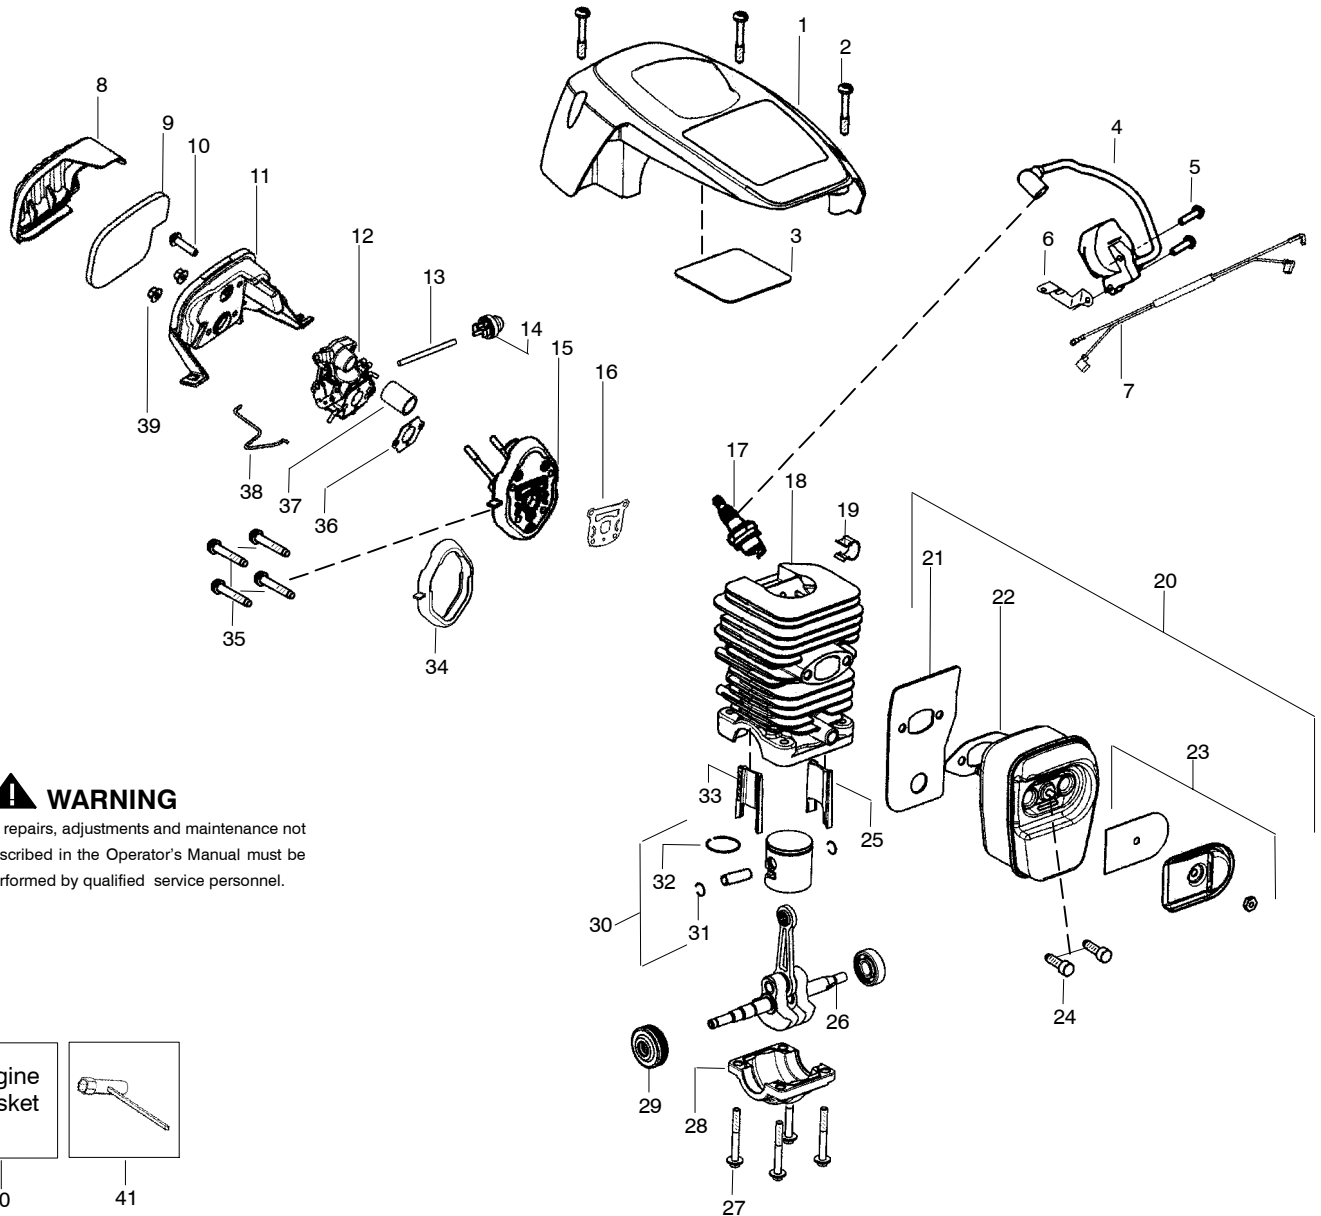

✓ = NEW PART NUMBER FOR THIS IPL

★ = REFER TO THE SERVICE REFERENCE INDICATED FOR MORE INFORMATION. (LOCATED AT END OF IPL)

PARTS LIST NO. 545103414		Poulan® PARTS LIST	CHAIN SAW MODEL(s) P4018
DATE 7/03/08	Replaces 545103414 - 6/06/08		PAGE NO. 2
Note: Illustration may differ from actual model due to design changes			