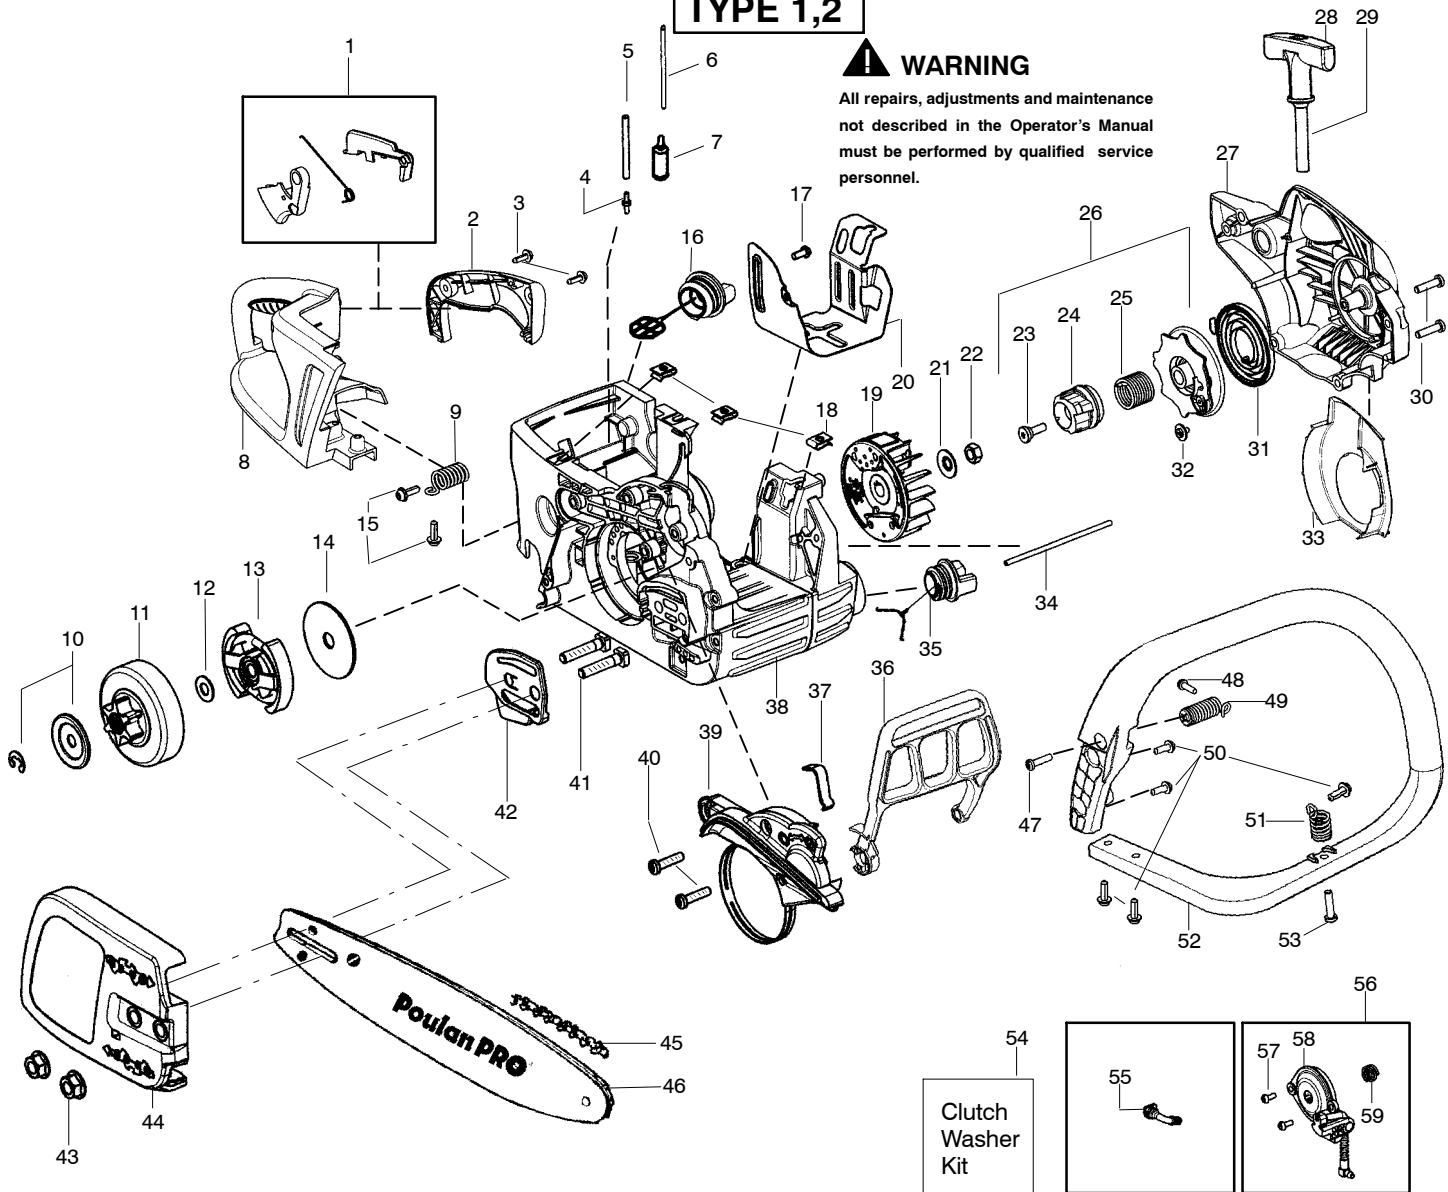

TYPE 1,2

⚠ WARNING

All repairs, adjustments and maintenance not described in the Operator's Manual must be performed by qualified service personnel.

Ref.	Part No.	Description	Ref.	Part No.	Description	Ref.	Part No.	Description
1.	530071927	Kit-Trigger/Lockout	24.	530059677	Starter Hub-EPS	44.	545012003	Assy-Clutch Cover
2.	545011903	Cover-Handle	25.	530021180	Spring-EPS	45.	952051338	Accy-18" Chain
3.	530016433	Screw	26.	530071966	Kit- EPS Starter Pulley	46.	952044926	Accy-18" Bar
4.	530023877	Fitting-Fuel line	27.	545011703	Housing-Fan	47.	530016432	Screw
5.	530069216	Kit-Fuel Line (Large)	28.	530056402	Handle-Starter	48.	530016443	Screw
6.	530069247	Kit-Fuel Line (Small)	29.	530069232	Kit-Rope	49.	530059480	Assy-Rear Iso. Spring
7.	530095646	Assy-Fuel Pick Up	30.	530016432	Screw	50.	530015906	Screw
8.	545012103	Handle-Rear	31.	530042095	Spring-Starter	51.	530059479	Assy-Front Iso. Spring
9.	530059475	Spring-Rear Isolator	32.	530016080	Screw	52.	530057878	Handle-Front
10.	530071945	Kit-Clutch Washer	33.	530057868	Baffle	53.	530016432	Screw
11.	530057905	Assy-Clutch Drum 3/8"	34.	530058786	Assy-Oil Vent	54.	530071945	Kit-Clutch Washer
12.	530071945	Kit-Clutch Washer	35.	530057236	Assy-Oil Cap w/ret.	55.	530057924	Assy-Oil Pick Up
13.	530057907	Assy-Clutch	36.	530057880	Handguard	56.	530071891	Kit-Oil Pump
14.	530016419	Washer-Large Clutch	37.	530016416	Spring-Handguard			(Incl. 57,58,59)
15.	530015906	Screw	38.	545011803	Assy-Chassis (Incl. 4,5,6,7,9,15,16,17,18, 20,34,35,37,41,51,)	57.	530016064	Screw
16.	530047192	Assy-Fuel Cap w/ret	39.	530071893	Kit-Chainbrake	58.	530057931	Assy-Oil Pump
17.	530016064	Screw	40.	530016432	Screw	59.	530037820	Gear-Worm
18.	530015922	Nut-"U" type speed	41.	530016133	Bolt-Bar			
19.	530039231	Assy-Flywheel	42.	530057910	Plate-Bar			
20.	530057911	Shield-Heat	43.	530015917	Nut-Bar			
21.	530015127	Washer-Flywheel						
22.	530016134	Nut-Flywheel						
23.	530021179	Screw-Shoulder						

✓ = NEW PART NUMBER FOR THIS IPL

★ = REFER TO THE SERVICE REFERENCE INDICATED FOR MORE INFORMATION. (LOCATED AT END OF IPL)