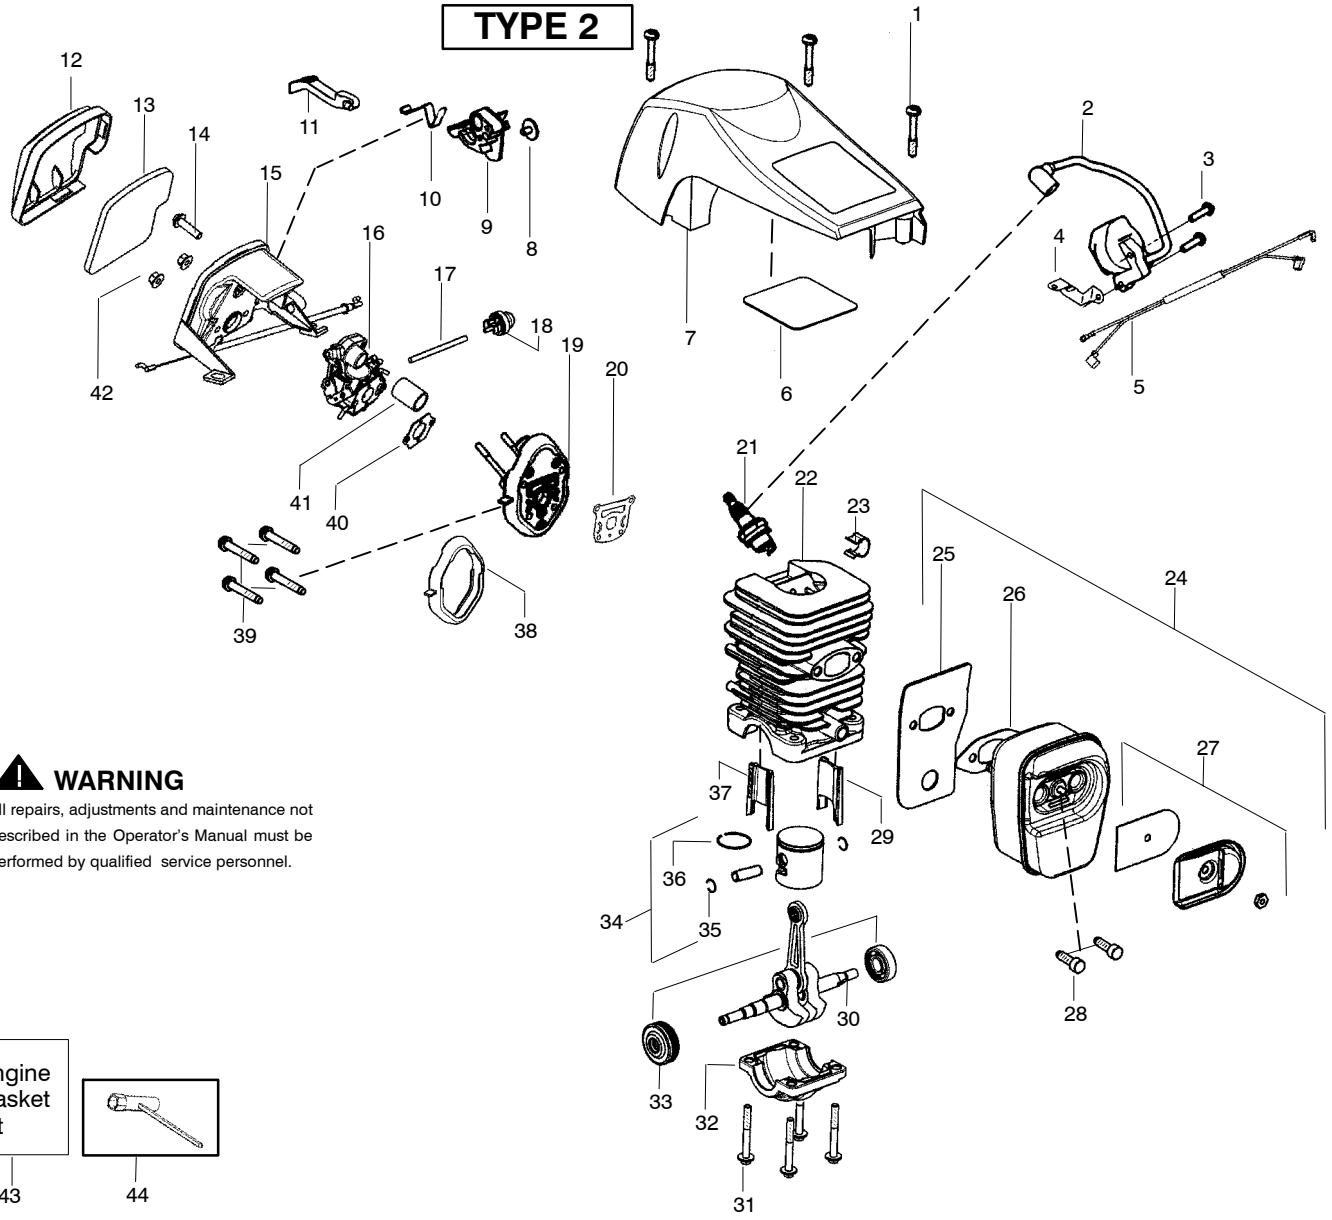

⚠ WARNING
All repairs, adjustments and maintenance not described in the Operator's Manual must be performed by qualified service personnel.

Ref.	Part No.	Description	Ref.	Part No.	Description	Ref.	Part No.	Description
1.	530016153	Screw	19.	530071889	Kit-Carb. Adaptor (Incl. # 20,38,41)	36.	530038729	Ring-Piston
2.	530039232	Module-Ignition	20.	530071894	Gasket-cyl. o-ring (kit)	37.	530057886	Insert-Right (gray)Cyl.
3.	530016432	Screw	21.	952030150	Accy-Spark Plug (RCJ-7Y)	38.	530071894	Seal-Adaptor (kit)
4.	530058661	Strap-Ground	22.	530071885	Kit-Cylinder (Incl. 29,37)	39.	530016426	Screw
5.	530057943	Assy-Wire Harness	23.	530058660	Clip-High Tension Lead	40.	530071894	Gasket-Carb. (kit)
6.	530055698	Reflector-Tape	24.	545006007	Kit-Muffler (Incl. 25-28)	41.	530057926	Tube-Intake
7.	530057872	Shield-Cylinder (Incl. 1,6)	25.	530057942	Backplate-Muffler	42.	530016101	Nut-Carb.
8.	530016080	Screw	26.	530071894	Gasket-Muffler (kit)	43.	530071894	Kit-Gasket (Incl. 20,26,38,40)
9.	530057891	Lever-Ignition Switch	27.	545006056	Kit-Spark Arrestor	44.	530031163	Scrench
10.	530057908	Spring-Ignition Switch	28.	530016338	Bolt-Muffler			Not Shown
11.	530059399	Knob-Choke	29.	530057885	Insert-Left (black) Cyl.			
12.	530059001	Cover-Air Filter	30.	530012537	Assy-Crankshaft/Rod Bolt			
13.	530057869	Filter-Air	31.	530016417	Bolt			
14.	530016425	Screw	32.	530057941	Cap-Crankcase			
15.	530150029	Housing-Air Filter w/cable	33.	530056363	Assy-Bearing/Seal	✓	545186805	Manual-Operator
16.	---	Carburetor	34.	530071882	Kit-Piston (Incl. 35,36)		530059905	Decal-Warning
	530035590	Zama W26	35.	530015697	Retainer-Piston Pin			
17.	530069247	Kit-Fuel Line (Small)						
18.	530047721	Bulb-Purge "snap-in"						

✓ = NEW PART NUMBER FOR THIS IPL   * = REFER TO THE SERVICE REFERENCE INDICATED FOR MORE INFORMATION. (LOCATED AT END OF IPL)