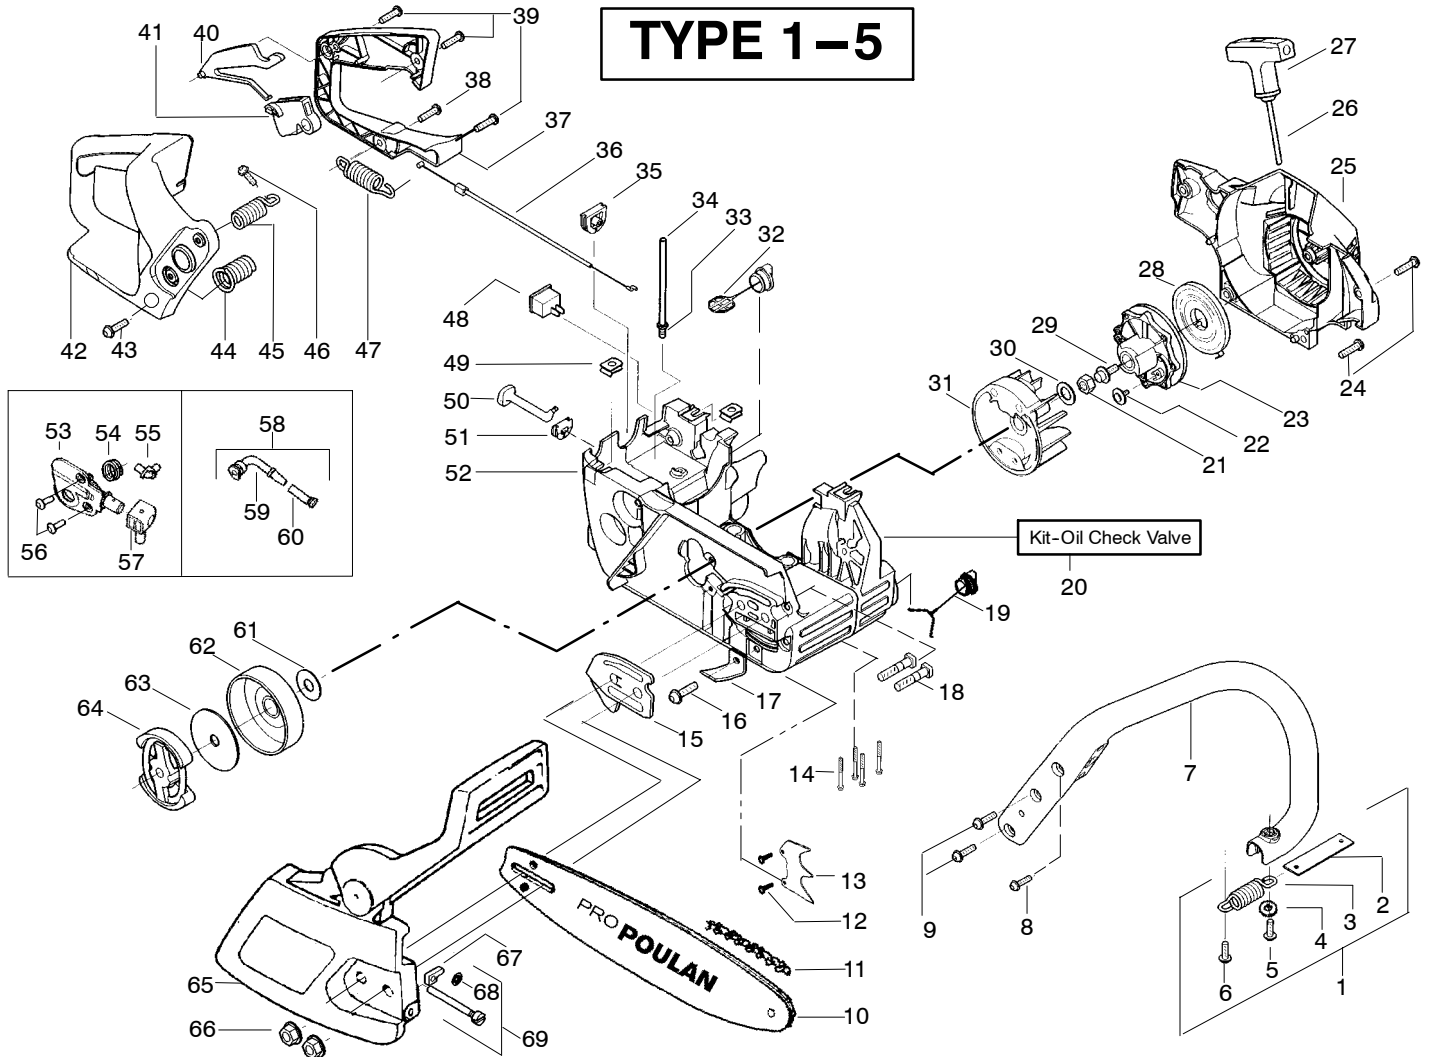

TYPE 1-5

Ref.	Part No.	Description	Ref.	Part No.	Description	Ref.	Part No.	Description
1.	530047963	Assy.- Isolator	26.	530069232	Kit - Rope	51.	530049005	Grommet-Knob
2.	530047608	Limiter Strap	27.	530037485	Starter Handle	52.	530058652	Assy-Chassis (incl. 18,19,32 filter & fuel lines)
3.	530042082	Spring- Isolator	28.	530027531	Recoil Spring	53.	530071259	Kit - Oil Pump (incl. 54,55,57)
4.	530015158	Washer	29.	530015920	Screw	54.	530037820	Gear-Worm Spring
5.	530016018	Screw	30.	530015127	Washer-Flywheel	55.	530049477	Elbow-Oil Pickup
6.	530015843	Screw	31.	530039187	Assy-Flywheel	56.	530016064	Screw
7.	530047583	Front Handle	32.	530047192	Fuel Cap Ass'y.	57.	530019206	Seal Block
8.	530015940	Screw	33.	530023877	Fitting-fuel line	58.	530047663	Assy-Oil Pick-up (incl. 59,60)
9.	530015814	Screw	34.	530069216	Kit-Fuel line (large)	59.	530038373	Pick-up Oiler
10.	530044693	Bar-18"	35.	530047631	Grommet-Cable	60.	530056533	Oil Filter
11.	952051338	Chain-18"	36.	530047602	Cable-Throttle	61.	530015907	Washer-Thrust
12.	530015805	Screw	37.	530047581	Cover-Rear Handle	62.	530047061	Assy.-Clutch Drum w/bearing
13.	530014381	Kit-Spike Assy (incl. 12)	38.	530015886	Screw	63.	530015611	Washer-Clutch
14.	530016132	Screw	39.	530015906	Screw	64.	530014949	Assy. Clutch
15.	530038238	Plate-Bar Mounting	40.	530036098	Throttle Lockout	65.	530058655	Assy-Chain Brake
16.	530015814	Screw	41.	530036097	Trigger-Throttle	66.	530015917	Nut-Bar Mounting
17.	530029850	Chain Catcher	42.	530047582	Handle - Rear	67.	530015826	Pin-Bar Adjust
18.	530016133	Bolt-Bar	43.	530015814	Screw	68.	530038593	Retainer-Bar Adjust
19.	530010846	Oil Cap Ass'y.	44.	530053274	Assy. Isolator - lower	69.	530069611	Kit-Bar Adj (incl.67,68)
20.	530071666	Kit-Oil Check Valve	45.	530071385	Assy. Isolator (Upper)			
21.	530016134	Nut-Flywheel	46.	530015875	Screw			
22.	530016080	Screw	47.	530042082	Spring-Isolator			
23.	530037817	Starter Pulley	48.	530069572	Kit-Switch			
24.	530015892	Screw	49.	530015922	Nut-"U"-Type			
25.	530058651	Fan Housing	50.	530047605	Knob-Choke			

✓ = NEW PART NUMBER FOR THIS IPL

★ = REFER TO THE SERVICE REFERENCE INDICATED FOR MORE INFORMATION. (LOCATED AT END OF IPL)

= THESE PARTS ARE ILLUSTRATED FOR CLARITY. ORDER COMPLETE ASSEMBLY.