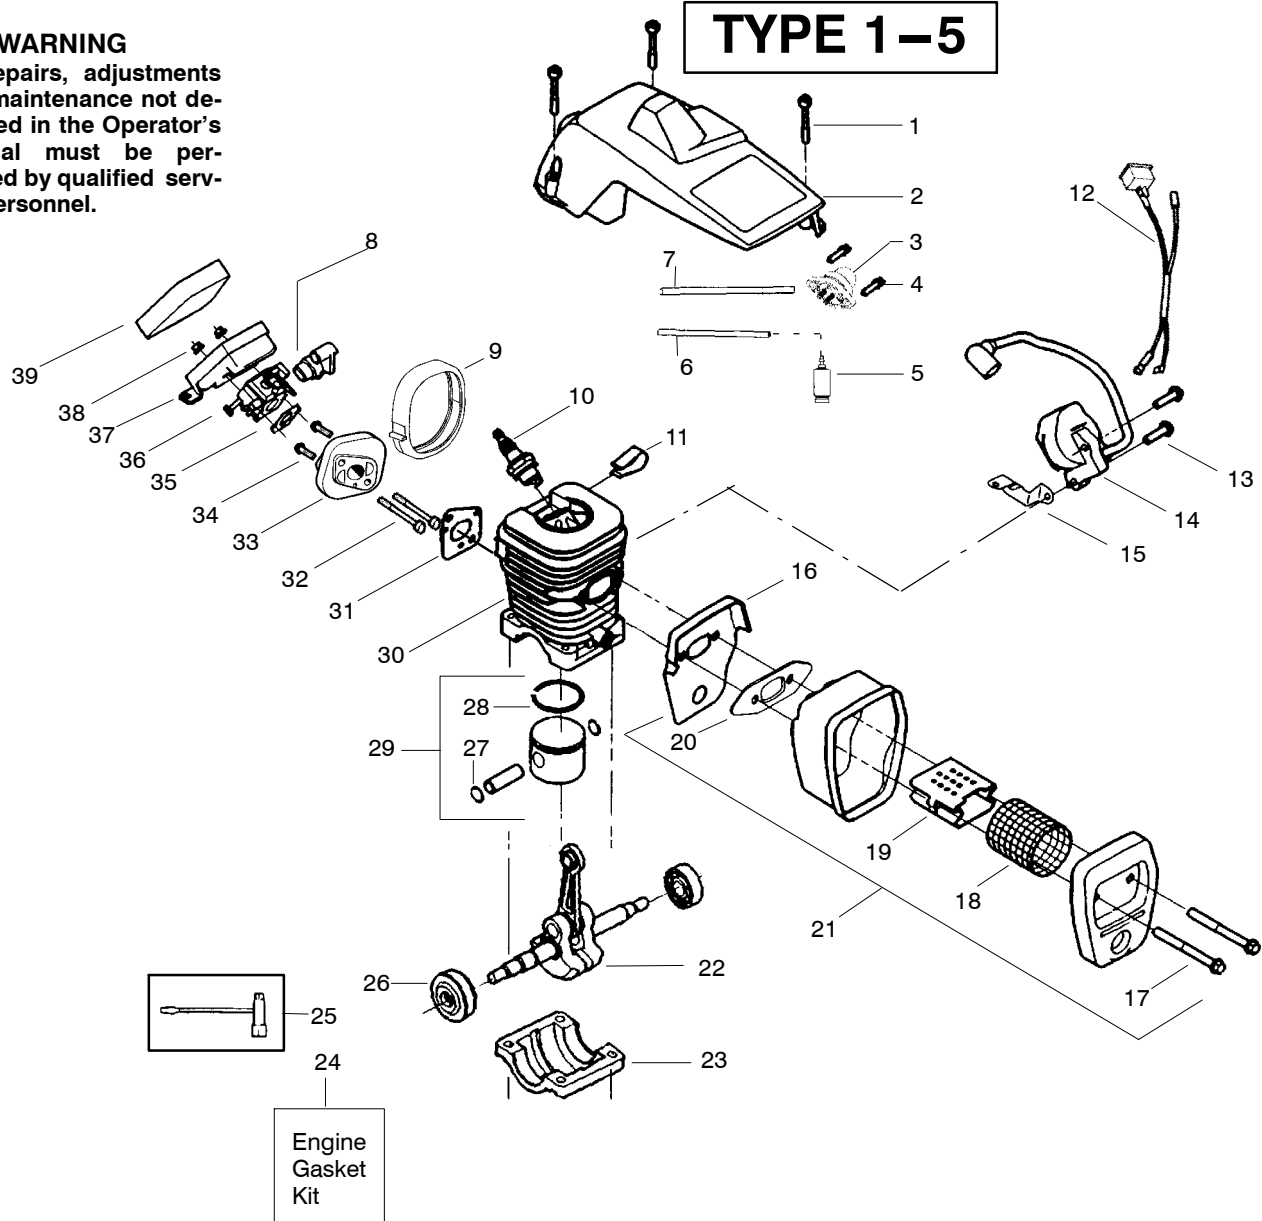

⚠ WARNING
All repairs, adjustments and maintenance not described in the Operator's Manual must be performed by qualified service personnel.

Ref.	Part No.	Description	Ref.	Part No.	Description	Ref.	Part No.	Description
1.	530016153	Screw	16.	530049870	Back Plate-Muffler	32.	530016187	Screw
2.	530055638	Shield-Cylinder	17.	530016132	Screw	33.	530049700	Adapter-Carb. Screw
3.	530047213	Assy-Air Purge	18.	530036103	Screen-Spark	34.	530016386	Screw
4.	530015780	Screw	19.	530037813	Diffuser-Muffler	35.	530069608	Carb. Gasket(kit)
5.	530095646	Assy-Fuel Pick-up	20.	530069608	Gasket-Muffler(kit)	36.	530071621	Kit-Carburetor (WT-625)
6.	530069247	Kit-Line Purge/Carb. (Small Dia)	21.	530047207	Assy-Muffler (Incl. 17-21)	(Note: Repair kits are not available for this carburetor)		
7.	530069216	Kit-Line Purge/Tank (large line)	22.	530047062	Assy-Crankshaft	37.	530047604	Housing-Air Filter
8.	530035526	Grommet-Carb Adjust.	23.	530037935	Cap-Crankcase	38.	530016101	Nut
9.	530054144	Seal-Carb Adapter	24.	530069608	Kit-Engine Gasket (incl. 36,32,21)	39.	530037793	Air Filter - Foam
10.	952030150	Spark Plug (RCJ-7Y)	25.	530031135	Scrench	Not Shown		
11.	530016136	Clip-High Tension Lead	26.	530056363	Assy-Seal & Bearing	530164027		Manual (Euro I)
12.	530049117	Assy-Wire Harness (includes switch)	27.	530015697	Retainer - Piston Pin	530164028		Manual (Euro II)
13.	530015814	Screw	28.	530038729	Ring-Piston	530164029		Manual (Polish)
14.	530039198	Module-Ignition	29.	530071408	Kit-Piston - (incl. 28-29)			
15.	530047442	Strap-Ground	30.	530012550	Cylinder			
			31.	530069608	Gasket-Adapter(kit)			

↖ = NEW PART NUMBER FOR THIS IPL

★ = REFER TO THE SERVICE REFERENCE INDICATED FOR MORE INFORMATION. (LOCATED AT END OF IPL)