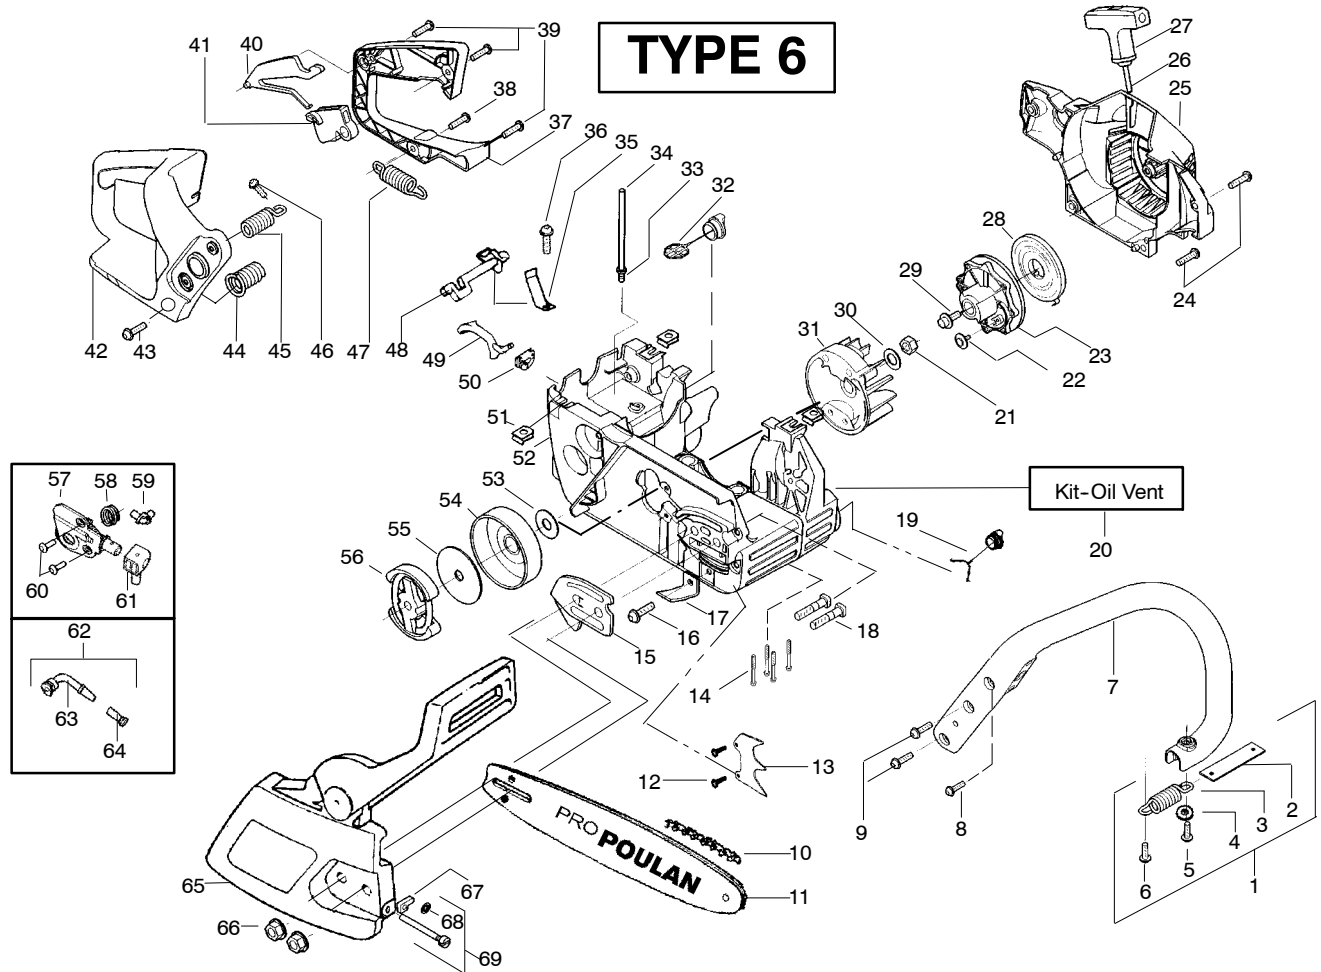

Ref.	Part No.	Description	Ref.	Part No.	Description	Ref.	Part No.	Description
1.	530059667	Assy.-Isolator	28.	530027531	Spring-Recoil	55.	530015611	Washer-Clutch
2.	530047608	Limiter Strap	29.	530015920	Screw	56.	530014949	Assy. Clutch
3.	530059668	Spring-Isolator	30.	530015127	Washer-Flywheel	57.	530071259	Kit - Oil Pump (incl. 58,59,61)
4.	530015158	Washer	31.	530039187	Assy-Flywheel	58.	530037820	Gear-Worm Spring
5.	530016018	Screw	32.	530047192	Assy-Fuel Cap	59.	530049477	Elbow-Oil Pickup
6.	530015843	Screw	33.	530023877	Fitting-fuel line	60.	530016064	Screw
7.	530047583	Front Handle	34.	530069216	Kit-Fuel line (large)	61.	530019206	Seal Block
8.	530015940	Screw	35.	530016149	Spring-Switch	62.	530047663	Assy-Oil Pick-up (Incl. 63,64)
9.	530015814	Screw	36.	530015775	Screw	63.	530038373	Pick-up Oiler
10.	952051338	Chain - 18"	37.	530047581	Cover-Rear Handle	64.	530056533	Filter-Oil
11.	530044693	Bar - 18"	38.	530015886	Screw	65.	545139913	Assy.-Chain Brake
12.	530015805	Screw	39.	530015906	Screw	66.	530015917	Nut-Bar Mounting
13.	530014381	Kit-Spike Assy. (Incl. #12)	40.	530036098	Throttle Lockout	67.	530015826	Pin-Bar Adjust
14.	530016132	Screw	41.	530036097	Trigger-Throttle	68.	530038593	Retainer
15.	530038238	Plate-Bar Mount.	42.	530047582	Handle - Rear	69.	530069611	Kit-Bar Adjusting (incl. # 67,68)
16.	530015814	Screw	43.	★★★★★	Screw			
17.	530029850	Chain Catcher	44.	★★★★★	Assy Isolator-lower			
18.	530016133	Bolt-Bar	45.	530071958	Kit-Isolator (Upper)			
19.	530057236	Assy-Oil Cap	46.	530015875	Screw			
20.	530071666	Kit-Oil Vent	47.	530059668	Spring-Isolator			
21.	530016134	Nut-Flywheel	48.	530057473	Lever-Switch			
22.	530016080	Screw	49.	530057474	Lever-Choke			
23.	530037817	Starter Pulley	50.	530049005	Grommet-Knob			
24.	530015892	Screw	51.	530015922	Nut-"U"-Type			
25.	530058651	Housing-Fan	52.	530071842	Kit-Chassis Assy. fuel lines and caps			
26.	530069232	Kit - Rope	53.	530015907	Washer-Thrust			
27.	530056402	Handle-Starter	54.	530047061	Assy.-Clutch Drum w/bearing			

✓ = NEW PART NUMBER FOR THIS IPL

★ = REFER TO THE SERVICE REFERENCE INDICATED FOR MORE INFORMATION. (LOCATED AT END OF IPL)