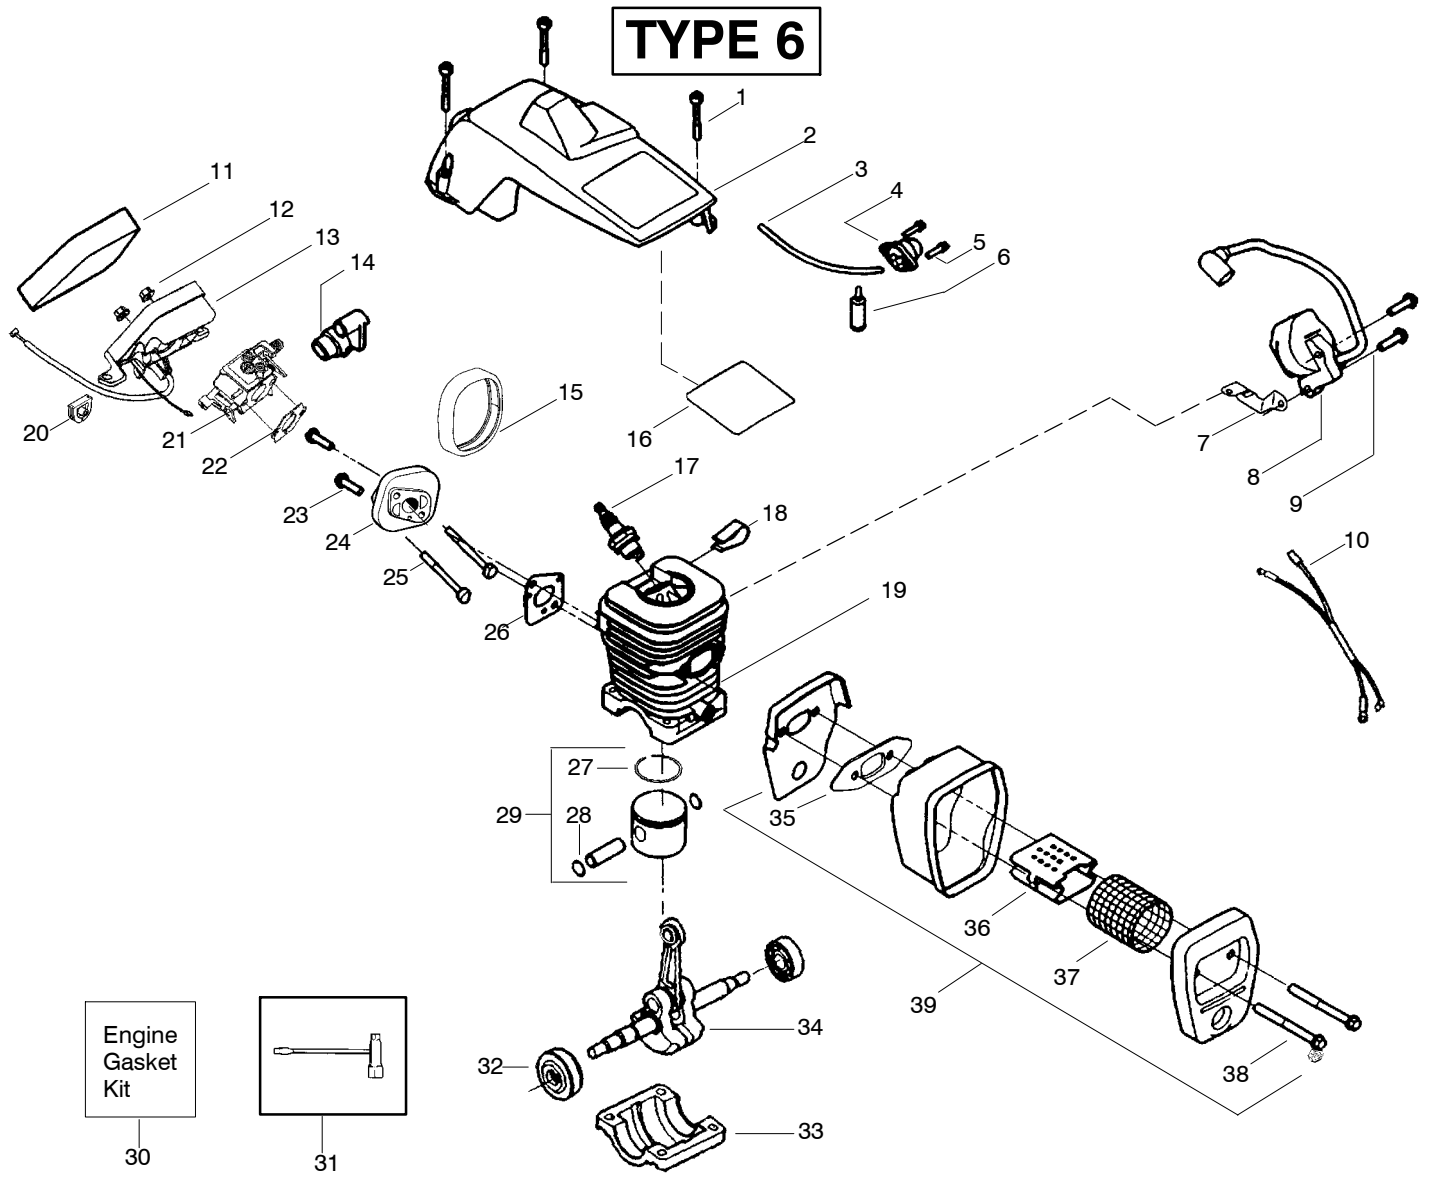

Ref.	Part No.	Description	Ref.	Part No.	Description	Ref.	Part No.	Description
1.	530016153	Screw	19.	530012550	Cylinder	33.	530037935	Cap - Crankcase
2.	530055638	Assy - Cylinder Shield (includes # 16)	20.	530047631	Grommet - Throttle Cable	34.	530047062	Assy - Crankshaft
3.	530069247	Kit - Fuel Line (Small)	21.	---	Kit - Carburetor	35.	530036103	Screen - Spark
4.	530071835	Kit - Purge Bulb (incl. #5)	22.	530069608	Walbro (WT-891) (Incl. Grommet)	36.	530037813	Diffuser - Muffler
5.	530015780	Screw	23.	530016386	(Note: Repair kits are not available for these carburetors)	37.	530069608	Gasket - Muffler (kit)
6.	530095646	Assy - Fuel Pick-up	24.	530049700	Gasket - Carb. (kit)	38.	530016132	Bolt - Muffler
7.	530047442	Strap - Ground	25.	530016187	Screw	39.	530047207	Assy - Muffler (Incl. 35-38)
8.	530039198	Ignition Module	26.	530069608	Carb. Adapter	Not Shown		
9.	530015814	Screw	27.	530038729	Gasket - Adaptor (kit)	---	---	Manual - Operator
10.	530057475	Assy - Wire Harness	28.	530015697	Ring - Piston	545123636	545123637	Euro. I
11.	530037793	Foam - Air Filter	29.	530071408	Retainer - Piston Pin	545123637	545123638	Euro. II
12.	530016101	Nut	30.	530069608	Kit - Piston (Incl. 27 & 28)	---	---	Polish
13.	530057702	Assy - Air Box	31.	530031135	Kit - Engine Gasket (Incl. 22, 26 & 35)			
14.	530035526	Grommet - Carb Adjust	32.	530056363	Screw			
15.	530054144	Seal - Carb Adapter			Assy - Seal & Bearing			
16.	530055698	Reflector - Heat						
17.	952030150	Spark Plug (RCJ-7Y)						
18.	530016136	Clip - High Tension Lead						

✓ = NEW PART NUMBER FOR THIS IPL

★ = REFER TO THE SERVICE REFERENCE INDICATED FOR MORE INFORMATION. (LOCATED AT END OF IPL)