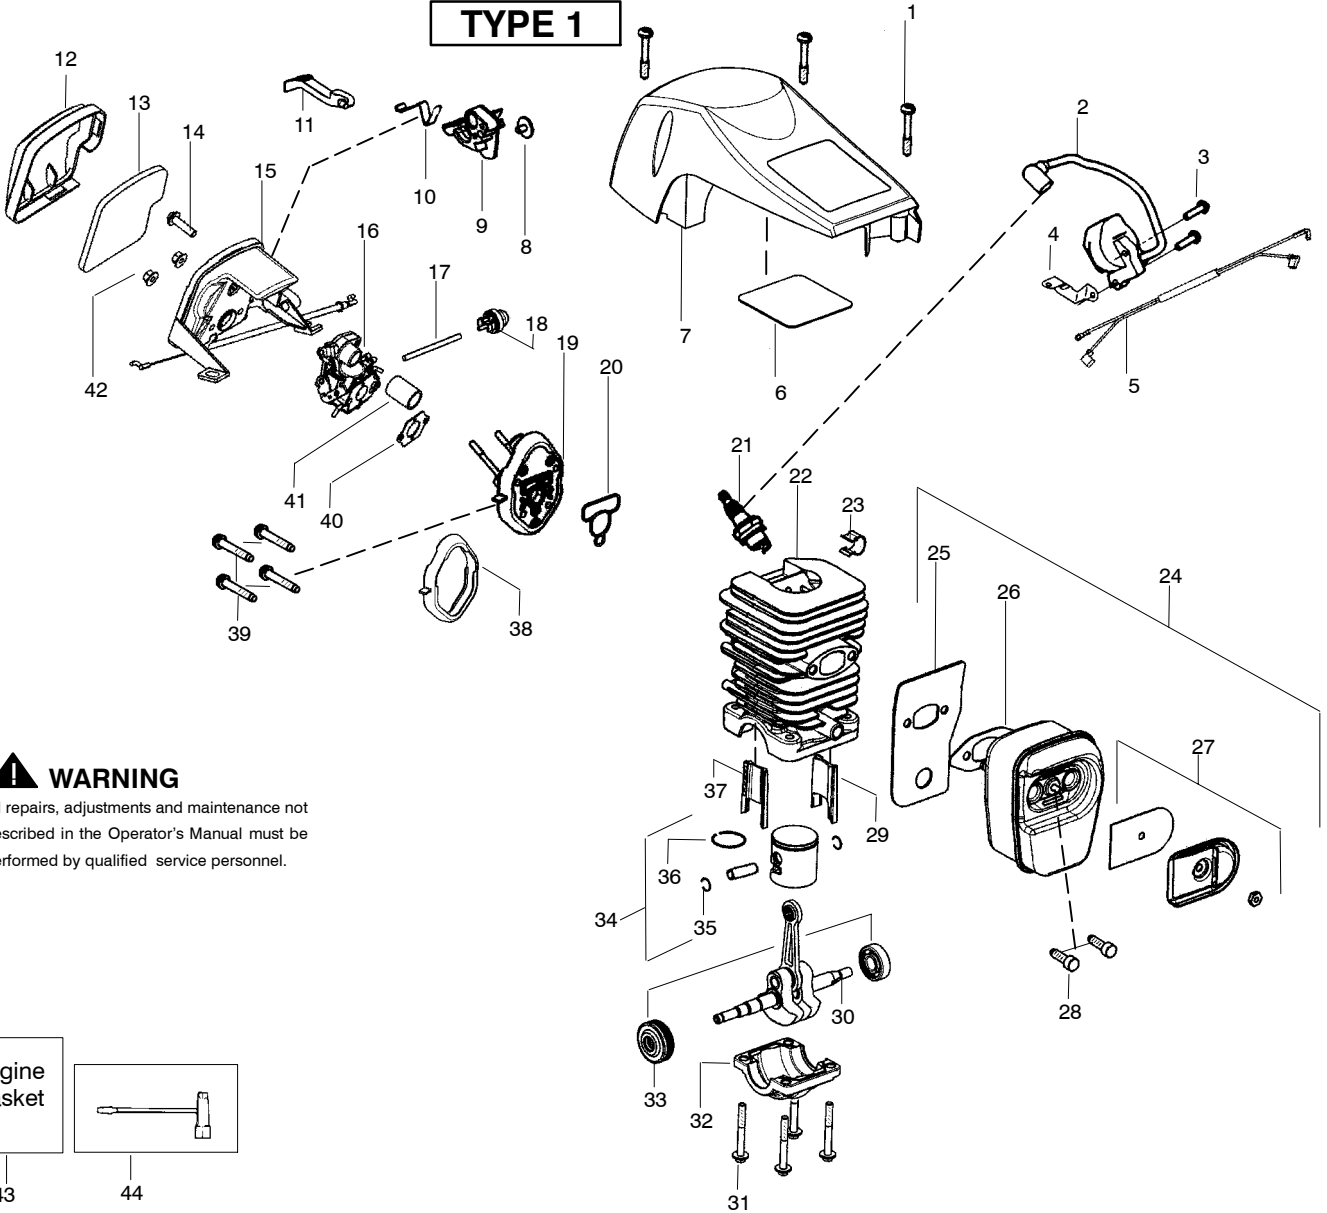

TYPE 1

⚠ WARNING

All repairs, adjustments and maintenance not described in the Operator's Manual must be performed by qualified service personnel.