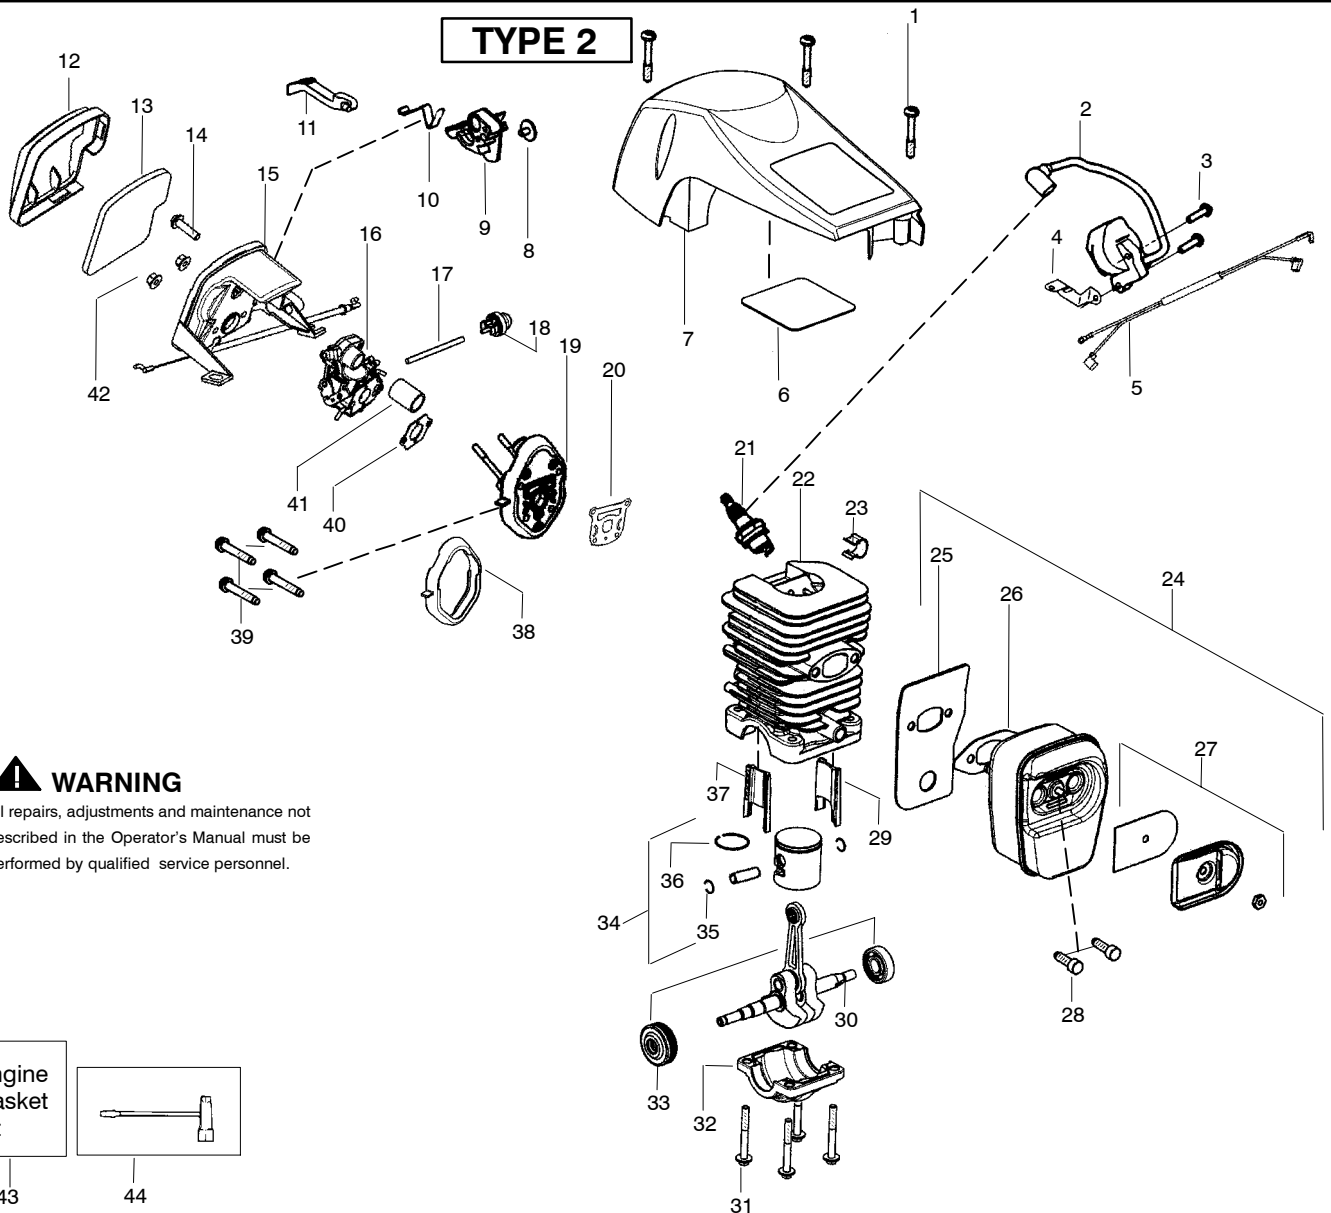

⚠ WARNING

All repairs, adjustments and maintenance not described in the Operator's Manual must be performed by qualified service personnel.

Ref.	Part No.	Description	Ref.	Part No.	Description	Ref.	Part No.	Description
1.	530016153	Screw	19.	530071889	Kit-Carb. Adaptor (Incl. # 20,38,41)	36.	530038729	Ring-Piston
2.	530039232	Module-Ignition	20.	530071894	Gasket-cyl. o-ring (kit)	37.	530057886	Insert-Right (gray)Cyl.
3.	530016432	Screw	21.	952030150	Accy-Spark Plug (RCJ-7Y)	38.	530071894	Seal-Adaptor (kit)
4.	530058661	Strap-Ground	22.	530071885	Kit-Cylinder (Incl. 29,37)	39.	530016426	Screw
5.	530057943	Assy-Wire Harness	23.	530058660	Clip-High Tension Lead	40.	530071894	Gasket-Carb. (kit)
6.	530055698	Reflector-Tape	24.	545006007	Kit-Muffler (Incl. 25,26,27,28)	41.	530057926	Tube-Intake
7.	530057872	Shield-Cylinder(Incl.1,6)	25.	530057942	Backplate-Muffler	42.	530016101	Nut-Carb.
8.	530016080	Screw	26.	530071894	Gasket-Muffler (kit)	43.	530071894	Kit-Gasket (Incl. 20,26,38,40)
9.	530057891	Lever-Ignition Switch	27.	545006056	Kit-Spark Arrestor	44.	530031135	Scrench
10.	530057908	Spring-Ignition Switch	28.	530016338	Bolt-Muffler			Not Shown
11.	530059399	Knob-Choke	29.	530057885	Insert-Left (black) Cyl.	↙	545186805	Manual-Operator
12.	530059001	Cover-Air Filter	30.	530012537	Assy-Crankshaft/Rod		530059905	Decal-Warning
13.	530057869	Filter-Air	31.	530016417	Bolt			
14.	530016425	Screw	32.	530057941	Cap-Crankcase			
15.	530150029	Housing-Air Filter w/cable	33.	530056363	Assy-Bearing/Seal			
16.	---	Carburetor	34.	530071882	Kit-Piston (Incl. 35,36)			
17.	530069247	Kit-Fuel Line (Small)	35.	530015697	Retainer-Piston Pin			
18.	530047721	Bulb-Purge "snap-in"						

↙ = NEW PART NUMBER FOR THIS IPL

★ = REFER TO THE SERVICE REFERENCE INDICATED FOR MORE INFORMATION. (LOCATED AT END OF IPL)