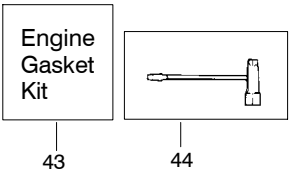

✓ = NEW PART NUMBER FOR THIS IPL ★ = REFER TO THE SERVICE REFERENCE INDICATED FOR MORE INFORMATION. (LOCATED AT END OF IPL)

TYPE 1

⚠ WARNING

All repairs, adjustments and maintenance not described in the Operator's Manual must be performed by qualified service personnel.

Ref.	Part No.	Description	Ref.	Part No.	Description	Ref.	Part No.	Description
1.	530016153	Screw	19.	530071889	Kit-Carb. Adaptor (Incl. # 20,38,41)	36.	530038729	Ring-Piston
2.	530039232	Module-Ignition	20.	530071894	Gasket-cyl. o-ring (kit)	37.	530057886	Insert-Right (gray)Cyl.
3.	530016432	Screw	21.	952030150	Accy-Spark Plug (RCJ-7Y)	38.	530071894	Seal-Adaptor (kit)
4.	530058661	Strap-Ground	22.	530071885	Kit-Cylinder (Incl. 29,37)	39.	530016426	Screw
5.	530057943	Assy-Wire Harness	23.	530058660	Clip-High Tension Lead	40.	530071894	Gasket-Carb. (kit)
6.	530055698	Reflector-Tape	24.	530071887	Kit-Muffler (Incl. 25,26,27,28)	41.	530057926	Tube-Intake
7.	530057872	Shield-Cylinder(Incl.1,6)	25.	530057942	Backplate-Muffler	42.	530016101	Nut-Carb.
8.	530016080	Screw	26.	530071894	Gasket-Muffler (kit)	43.	530071894	Kit-Gasket (Incl. 20,26,38,40)
9.	530057891	Lever-Ignition Switch	27.	530071886	Kit-Spark Arrestor	44.	530031135	Scrench
10.	530057908	Spring-Ignition Switch	28.	530016338	Bolt-Muffler			Not Shown
11.	530059399	Knob-Choke	29.	530057885	Insert-Left (black) Cyl.		545047515	Manual-Operator
12.	530059001	Cover-Air Filter	30.	530012537	Assy-Crankshaft/Rod Bolt		530059905	Decal-Warning
13.	530057869	Filter-Air	31.	530016417	Cap-Crankcase			
14.	530016425	Screw	32.	530057941	Assy-Bearing/Seal			
15.	530150029	Housing-Air Filter w/cable	33.	530056363	Kit-Piston (Incl. 35,36)			
16.	---	Carburetor Zama W26	34.	530071882	Retainer-Piston Pin			
17.	530069247	Kit-Fuel Line (Small)	35.	530015697				
18.	530047721	Bulb-Purge "snap-in"						