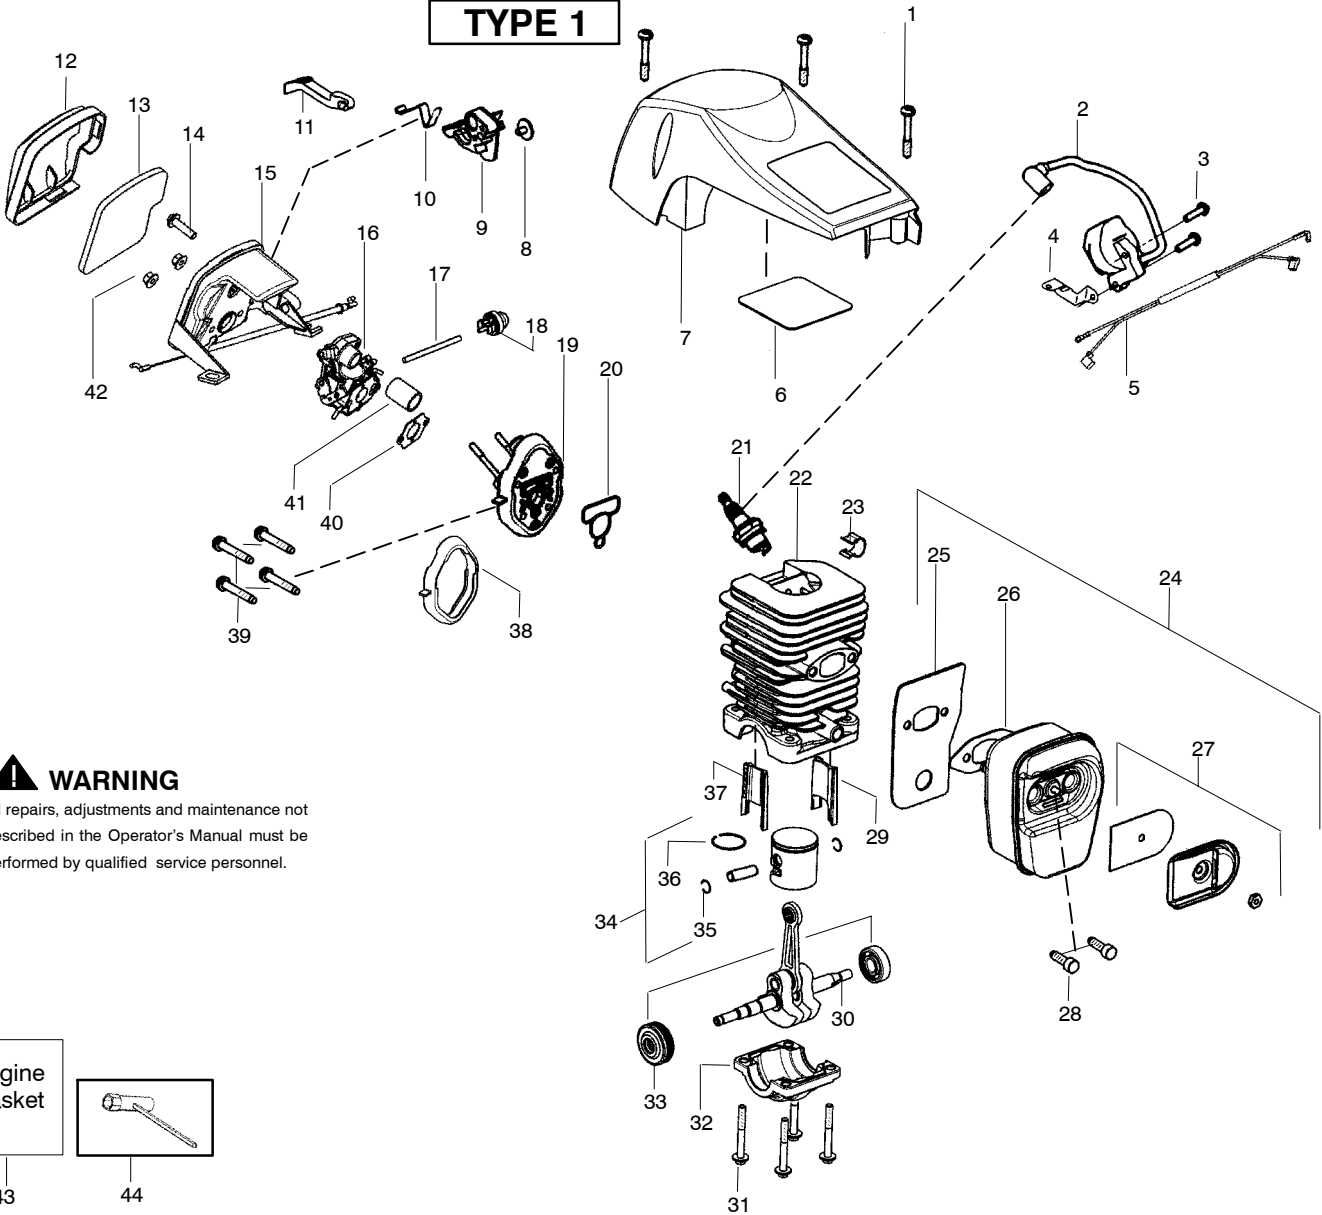

TYPE 1

⚠ WARNING
All repairs, adjustments and maintenance not described in the Operator's Manual must be performed by qualified service personnel.

Ref.	Part No.	Description	Ref.	Part No.	Description	Ref.	Part No.	Description
1.	530016153	Screw	19.	530071889	Kit-Carb. Adaptor (Incl. # 20,38,41)	36.	530038729	Ring-Piston
2.	530039232	Module-Ignition	20.	530071894	Gasket-cyl. o-ring (kit)	37.	530057886	Insert-Right (gray)Cyl.
3.	530016432	Screw	21.	952030150	Accy-Spark Plug (RCJ-7Y)	38.	530071894	Seal-Adaptor (kit)
4.	530058661	Strap-Ground	22.	530071885	Kit-Cylinder (Incl. 29,37)	39.	530016426	Screw
5.	530057943	Assy-Wire Harness	23.	530058660	Clip-High Tension Lead	40.	530071894	Gasket-Carb. (kit)
6.	530055698	Reflector-Tape	24.	530071887	Backplate-Muffler	41.	530057926	Tube-Intake
7.	530057872	Shield-Cylinder(Incl. 1,6)	25.	530057942	Gasket-Muffler (kit)	42.	530016101	Nut-Carb.
8.	530016080	Screw	26.	530071894	Kit-Spark Arrestor	43.	530071894	Kit-Gasket (Incl. 20,26,38,40)
9.	530057891	Lever-Ignition Switch	27.	530071886	Bolt-Muffler	44.	530031163	Scrench
10.	530057908	Spring-Ignition Switch	28.	530016338	Insert-Left (black) Cyl.			Not Shown
11.	530059399	Knob-Choke	29.	530057885	Assy-Crankshaft/Rod Bolt			
12.	530059001	Cover-Air Filter	30.	530012537	Cap-Crankcase			
13.	530057869	Filter-Air	31.	530016417	Assy-Bearing/Seal			
14.	530016425	Screw	32.	530057941	Kit-Piston (Incl. 35,36)			
15.	530150029	Housing-Air Filter w/cable	33.	530056363	Retainer-Piston Pin			
16.	---	Carburetor	34.	530071882				
	530035590	Zama W26	35.	530015697				
17.	530069247	Kit-Fuel Line (Small)					545047515	Manual-Operator
18.	530047721	Bulb-Purge "snap-in"					530059905	Decal-Warning

✓ = NEW PART NUMBER FOR THIS IPL   * = REFER TO THE SERVICE REFERENCE INDICATED FOR MORE INFORMATION. (LOCATED AT END OF IPL)