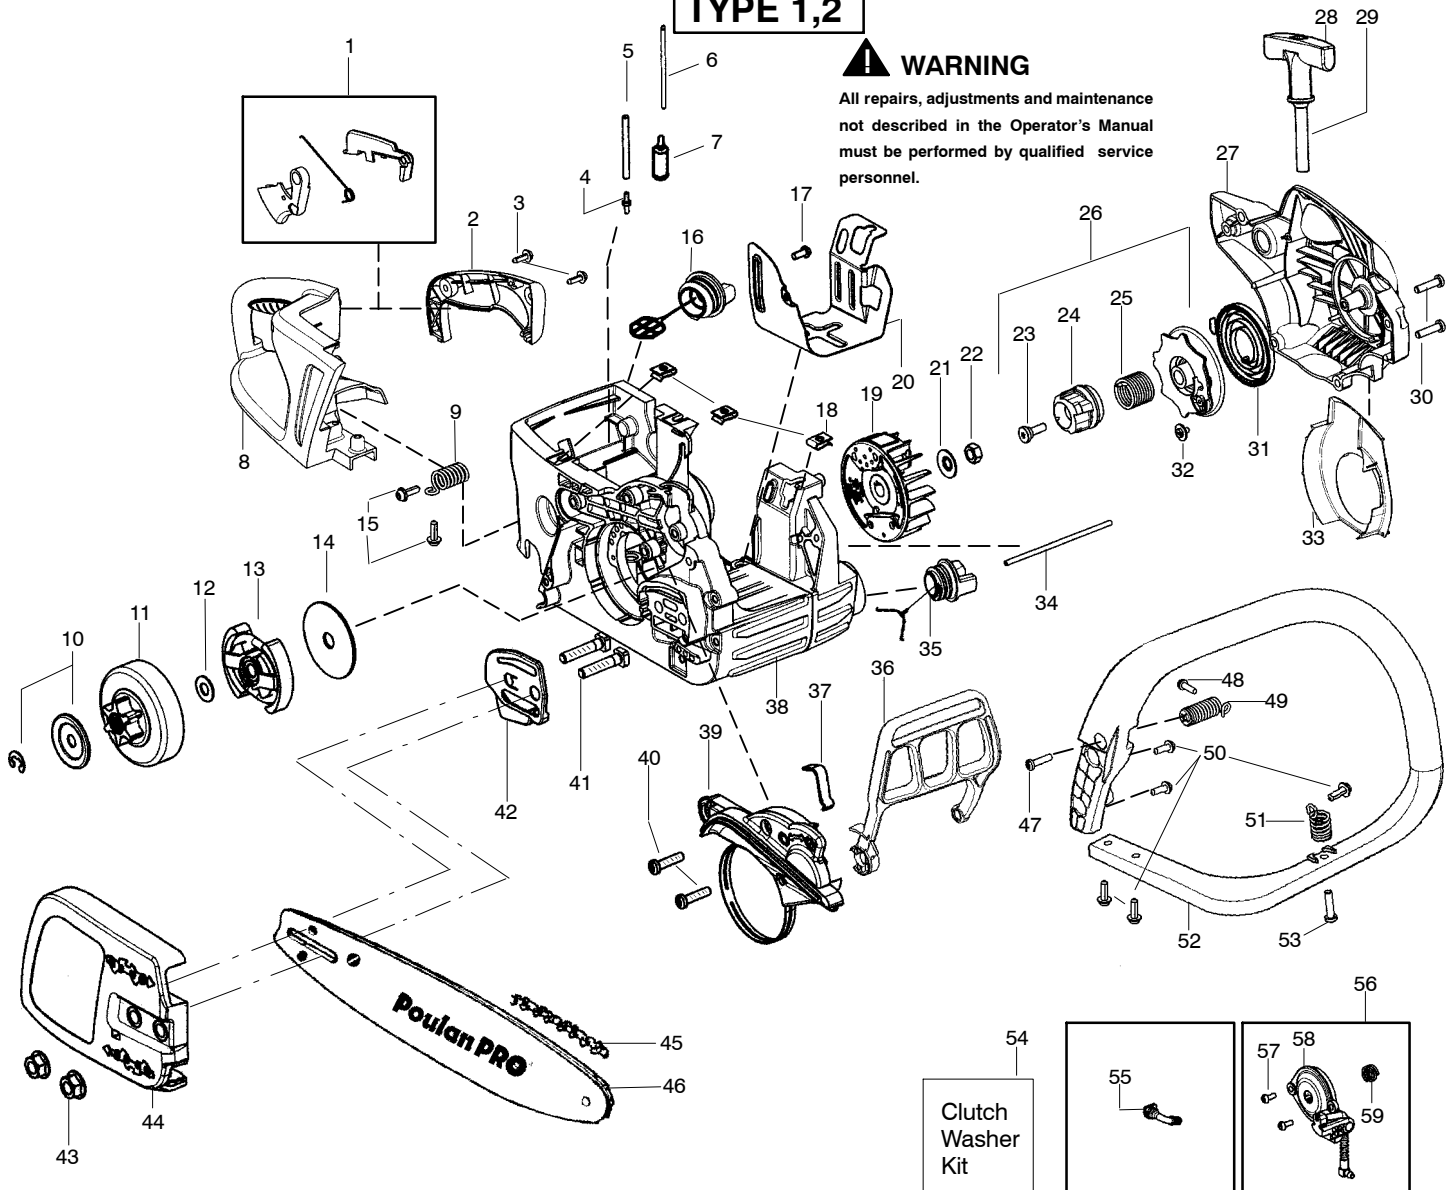

TYPE 1,2

⚠ WARNING

All repairs, adjustments and maintenance not described in the Operator's Manual must be performed by qualified service personnel.

Ref.	Part No.	Description	Ref.	Part No.	Description	Ref.	Part No.	Description
1.	530071927	Kit-Trigger/Lockout	24.	530059677	Starter Hub-EPS	44.	545012003	Assy-Clutch Cover
2.	545011903	Cover-Handle	25.	530021180	Spring-EPS	45.	952051338	Accy-18" Chain
3.	530016433	Screw	26.	530071966	Kit- EPS Starter Pulley	46.	952044926	Accy-18" Bar
4.	530023877	Fitting-Fuel line	27.	545011703	Housing-Fan	47.	530016432	Screw
5.	530069216	Kit-Fuel Line (Large)	28.	530056402	Handle-Starter	48.	530016443	Screw
6.	530069247	Kit-Fuel Line (Small)	29.	530069232	Kit-Rope	49.	530059480	Assy-Rear Iso. Spring
7.	530095646	Assy-Fuel Pick Up	30.	530016432	Screw	50.	530015906	Screw
8.	545012103	Handle-Rear	31.	530042095	Spring-Starter	51.	530059479	Assy-Front Iso. Spring
9.	530059475	Spring-Rear Isolator	32.	530016080	Screw	52.	530057878	Handle-Front
10.	530071945	Kit-Clutch Washer	33.	530057868	Baffle	53.	530016432	Screw
11.	530057905	Assy-Clutch Drum 3/8"	34.	530058786	Assy-Oil Vent	54.	530071945	Kit-Clutch Washer
12.	530071945	Kit-Clutch Washer	35.	530057236	Assy-Oil Cap w/ret.	55.	530057924	Assy-Oil Pick Up
13.	530057907	Assy-Clutch	36.	530057880	Handguard	56.	530071891	Kit-Oil Pump
14.	530016419	Washer-Large Clutch	37.	530016416	Spring-Handguard	57.	530016064	Screw
15.	530015906	Screw	38.	545011803	Assy-Chassis (Incl. 4,5,6,7,9,15,16,17,18, 20,34,35,37,41,51,)	58.	530057931	Assy-Oil Pump
16.	530047192	Assy-Fuel Cap w/ret	39.	530071893	Kit-Chainbrake	59.	530037820	Gear-Worm
17.	530016064	Screw	40.	530016432	Screw			
18.	530015922	Nut-"U" type speed	41.	530016133	Bolt-Bar			
19.	530039231	Assy-Flywheel	42.	530057910	Plate-Bar			
20.	530057911	Shield-Heat	43.	530015917	Nut-Bar			
21.	530015127	Washer-Flywheel						
22.	530016134	Nut-Flywheel						
23.	530021179	Screw-Shoulder						

✓ = NEW PART NUMBER FOR THIS IPL

★ = REFER TO THE SERVICE REFERENCE INDICATED FOR MORE INFORMATION. (LOCATED AT END OF IPL)