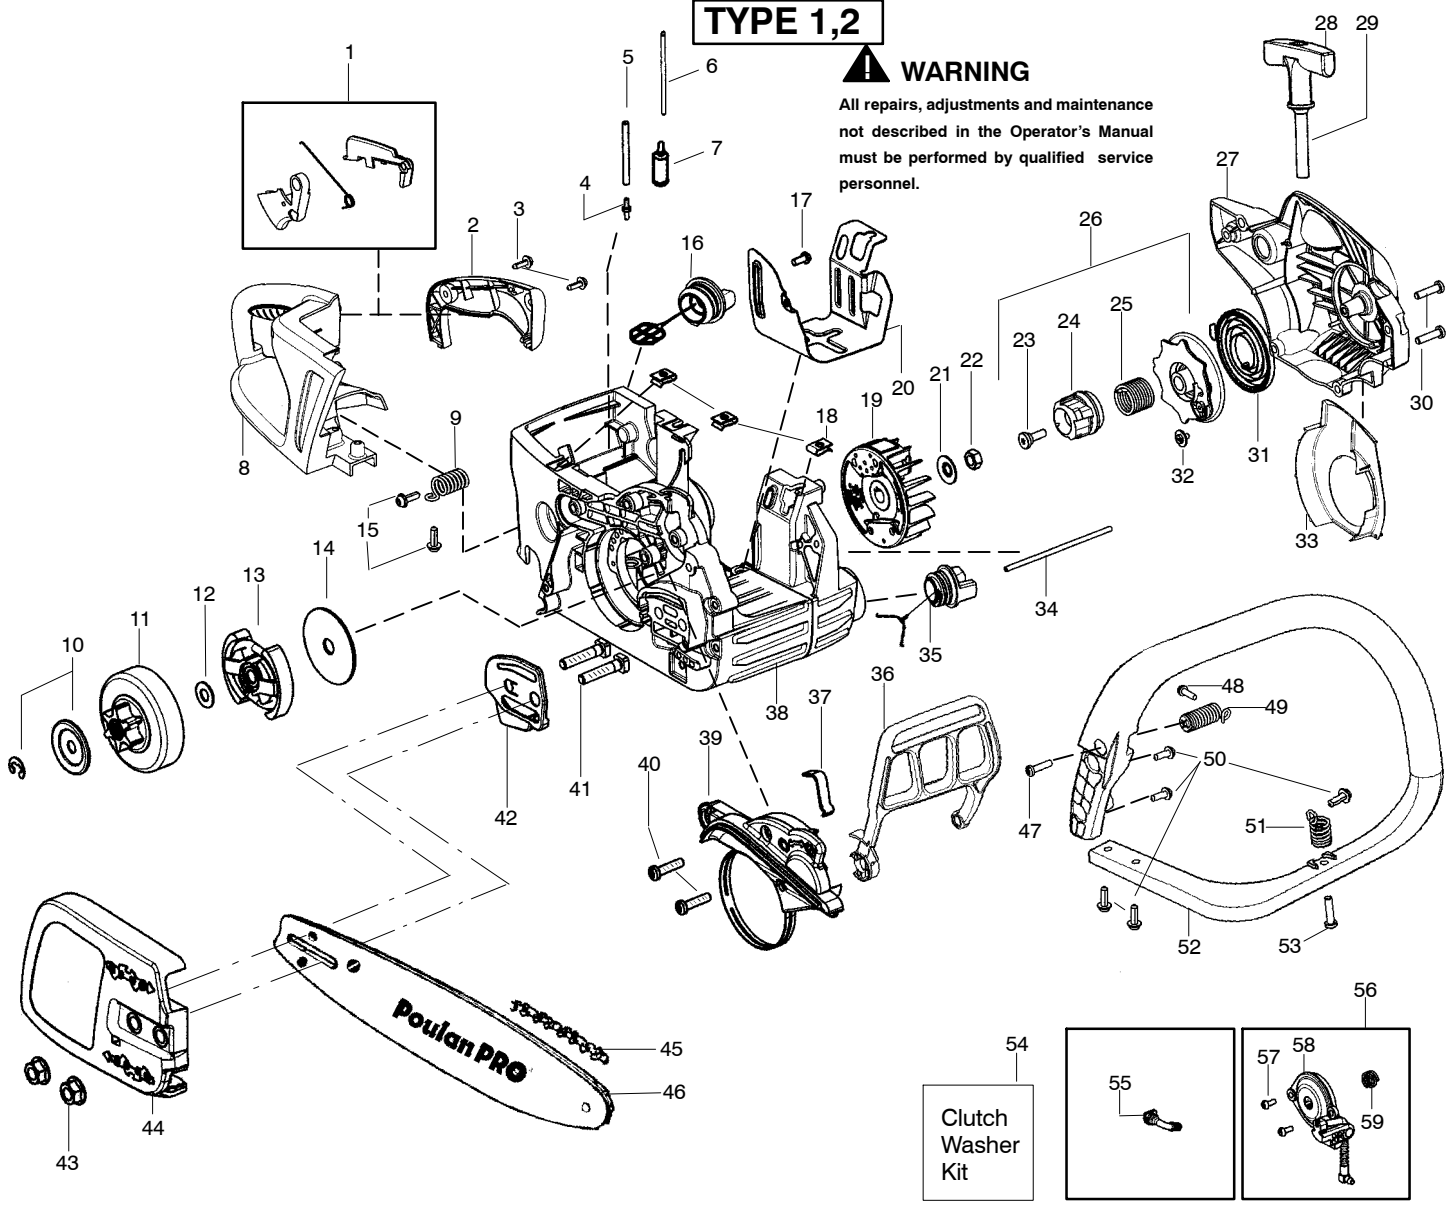

TYPE 1,2

⚠ WARNING

All repairs, adjustments and maintenance not described in the Operator's Manual must be performed by qualified service personnel.

Ref.	Part No.	Description	Ref.	Part No.	Description	Ref.	Part No.	Description
1.	530071927	Kit-Trigger/Lockout	24.	530059677	Starter Hub-EPS	44.	545012003	Assy-Clutch Cover
2.	545011903	Cover-Handle	25.	530021180	Spring-EPS	45.	952051338	Accy-18" Chain
3.	530016433	Screw	26.	530071966	Kit- EPS Starter Pulley (Incl. 23,24,25, 32)	46.	952044926	Accy-18" Bar
4.	530023877	Fitting-Fuel line	27.	545011703	Housing-Fan	47.	530016432	Screw
5.	530069216	Kit-Fuel Line (Large)	28.	530056402	Handle-Starter	48.	530016443	Screw
6.	530069247	Kit-Fuel Line (Small)	29.	530069232	Kit-Rope	49.	530059480	Assy-Rear Iso. Spring
7.	530095649	Assy-Fuel Pick Up	30.	530016432	Screw	50.	530015906	Screw
8.	545012103	Handle-Rear	31.	530042095	Spring-Starter	51.	530059479	Assy-Front Iso. Spring
9.	530059475	Spring-Rear Isolator	32.	530016080	Screw	52.	530057878	Handle-Front
10.	530071945	Kit-Clutch Washer	33.	530057868	Baffle	53.	530016432	Screw
11.	530057905	Assy-Clutch Drum 3/8"	34.	530058786	Assy-Oil Vent	54.	530071945	Kit-Clutch Washer (Incl. 10,12)
12.	530071945	Kit-Clutch Washer	35.	530057236	Assy-Oil Cap w/ret.	55.	530057924	Assy-Oil Pick Up
13.	530057907	Assy-Clutch	36.	530057880	Handguard	56.	530071891	Kit-Oil Pump (Incl. 57,58,59)
14.	530016419	Washer-Large Clutch	37.	530016416	Spring-Handguard	57.	530016064	Screw
15.	530015906	Screw	38.	545011803	Assy-Chassis (Incl. 4,5,6,7,9,15,16,17,18, 20,34,35,37,41,51,)	58.	530057931	Assy-Oil Pump
16.	530047192	Assy-Fuel Cap w/ret	39.	530071893	Kit-Chainbrake	59.	530037820	Gear-Worm
17.	530016064	Screw	40.	530016432	Screw			
18.	530015922	Nut-"U" type speed	41.	530016133	Bolt-Bar			
19.	530039231	Assy-Flywheel	42.	530057910	Plate-Bar			
20.	530057911	Shield-Heat	43.	530015917	Nut-Bar			
21.	530015127	Washer-Flywheel						
22.	530016134	Nut-Flywheel						
23.	530021179	Screw-Shoulder						

✓ = NEW PART NUMBER FOR THIS IPL   ★ = REFER TO THE SERVICE REFERENCE INDICATED FOR MORE INFORMATION. (LOCATED AT END OF IPL)