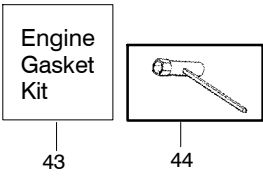

✓ = NEW PART NUMBER FOR THIS IPL ★ = REFER TO THE SERVICE REFERENCE INDICATED FOR MORE INFORMATION. (LOCATED AT END OF IPL)

TYPE 1

⚠ WARNING

All repairs, adjustments and maintenance not described in the Operator's Manual must be performed by qualified service personnel.

Ref.	Part No.	Description	Ref.	Part No.	Description	Ref.	Part No.	Description
1.	530016153	Screw	19.	530071889	Kit-Carb. Adaptor (Incl. # 20,38,41)	36.	530038729	Ring-Piston
2.	530039232	Module-Ignition	20.	530071894	Gasket-cyl. o-ring (kit)	37.	530057886	Insert-Right (gray)Cyl.
3.	530016432	Screw	21.	952030150	Accy-Spark Plug (RCJ-7Y)	38.	530071894	Seal-Adaptor (kit)
4.	530058661	Strap-Ground	22.	530071885	Kit-Cylinder (Incl. 29,37)	39.	530016426	Screw
5.	530057943	Assy-Wire Harness	23.	530058660	Clip-High Tension Lead	40.	530071894	Gasket-Carb. (kit)
6.	530055698	Reflector-Tape	24.	530071887	Kit-Muffler (Incl. 25,26,27,28)	41.	530057926	Tube-Intake
7.	530057872	Shield-Cylinder(Incl. 1,6)	25.	530057942	Backplate-Muffler	42.	530016101	Nut-Carb.
8.	530016080	Screw	26.	530071894	Gasket-Muffler (kit)	43.	530071894	Kit-Gasket (Incl. 20,26,38,40)
9.	530057891	Lever-Ignition Switch	27.	530071886	Kit-Spark Arrestor	44.	530031163	Wrench-Bar
10.	530057908	Spring-Ignition Switch	28.	530016338	Bolt-Muffler			Not Shown
11.	530059399	Knob-Choke	29.	530057885	Insert-Left (black) Cyl.		545047544	Manual-Operator
12.	530059001	Cover-Air Filter	30.	530012537	Assy-Crankshaft/Rod Bolt		530059905	Decal-Warning
13.	530057869	Filter-Air	31.	530016417	Bolt			
14.	530016425	Screw	32.	530057941	Cap-Crankcase			
15.	530150029	Housing-Air Filter w/cable	33.	530056363	Assy-Bearing/Seal			
16.	---	Carburetor Zama W26	34.	530071882	Kit-Piston (Incl. 35,36)			
17.	530069247	Kit-Fuel Line (Small)	35.	530015697	Retainer-Piston Pin			
18.	530047721	Bulb-Purge "snap-in"						