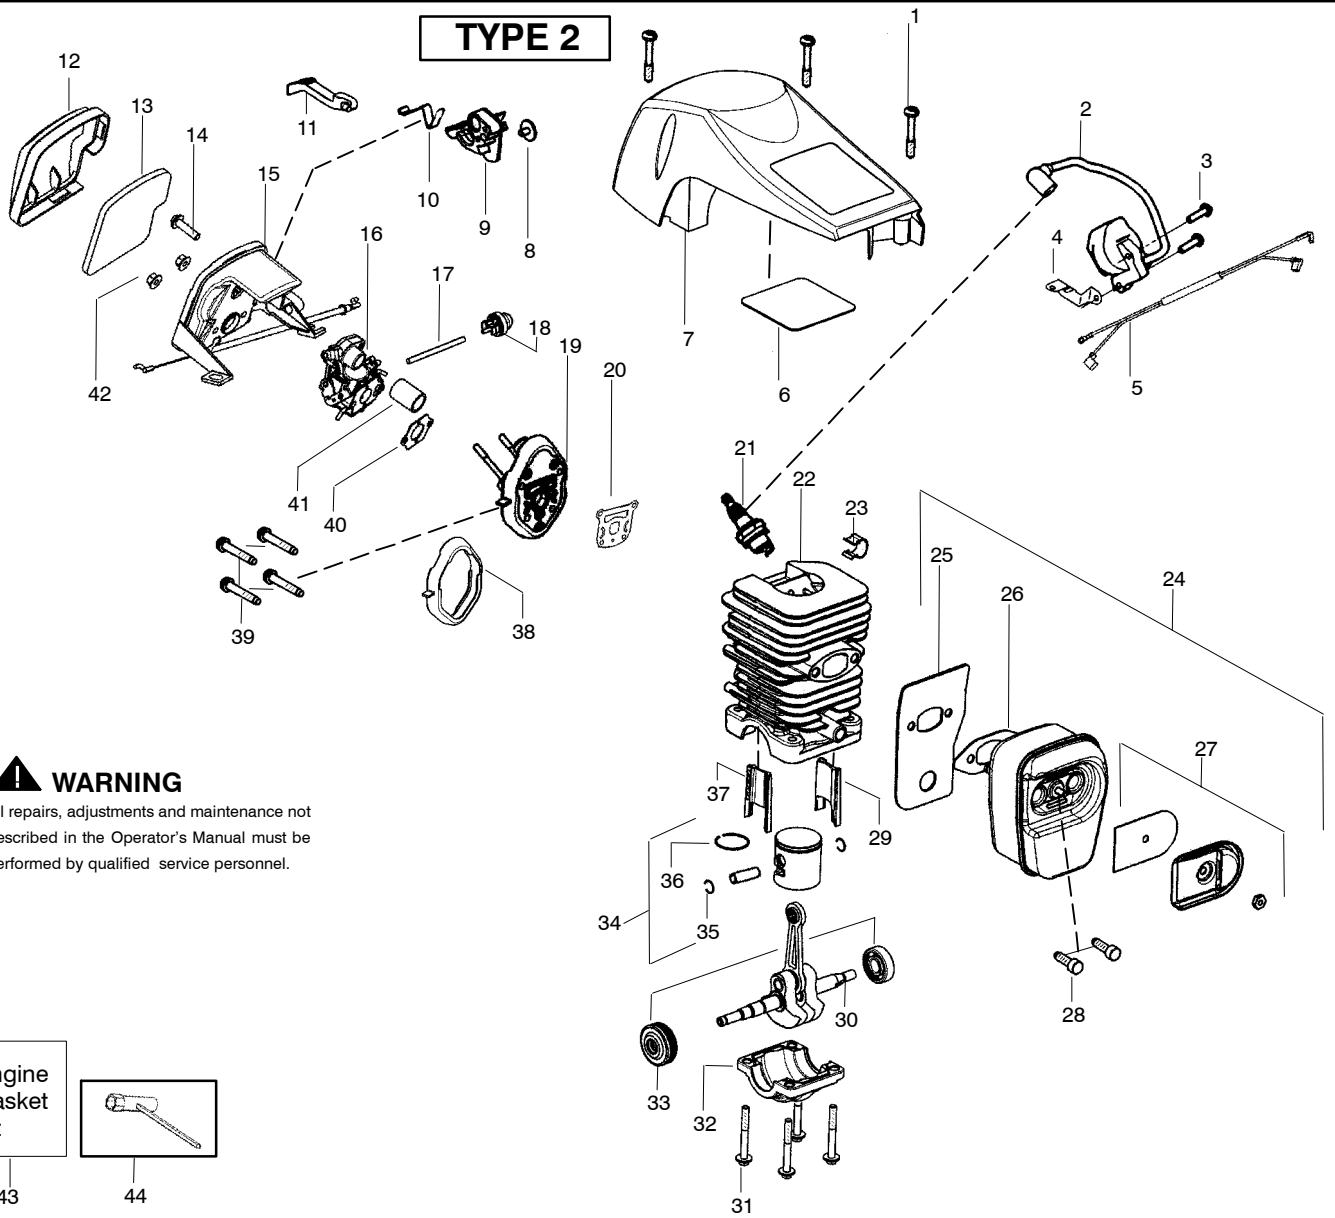

TYPE 2

⚠ WARNING
All repairs, adjustments and maintenance not described in the Operator's Manual must be performed by qualified service personnel.

Ref.	Part No.	Description	Ref.	Part No.	Description	Ref.	Part No.	Description
1.	530016153	Screw	19.	530071889	Kit-Carb. Adaptor (Incl. # 20,38,41)	36.	530038729	Ring-Piston
2.	530039232	Module-Ignition	20.	530071894	Gasket-cyl. o-ring (kit)	37.	530057886	Insert-Right (gray)Cyl.
3.	530016432	Screw	21.	952030150	Accy-Spark Plug (RCJ-7Y)	38.	530071894	Seal-Adaptor (kit)
4.	530058661	Strap-Ground	22.	530071885	Kit-Cylinder (Incl. 29,37)	39.	530016426	Screw
5.	530057943	Assy-Wire Harness	23.	530058660	Clip-High Tension Lead	40.	530071894	Gasket-Carb. (kit)
6.	530055698	Reflector-Tape	24.	545006007	Kit-Muffler (Incl. 25,26,27,28)	41.	530057926	Tube-Intake
7.	530057872	Shield-Cylinder(Incl. 1,6)	25.	530057942	Backplate-Muffler	42.	530016101	Nut-Carb.
8.	530016080	Screw	26.	530071894	Gasket-Muffler (kit)	43.	530071894	Kit-Gasket (Incl. 20,26,38,40)
9.	530057891	Lever-Ignition Switch	27.	545006056	Kit-Spark Arrestor	44.	530031163	Wrench-Bar
10.	530057908	Spring-Ignition Switch	28.	530016338	Bolt-Muffler			Not Shown
11.	530059399	Knob-Choke	29.	530057885	Insert-Left (black) Cyl.	↙	545186806	Manual-Operator
12.	530059001	Cover-Air Filter	30.	530012537	Assy-Crankshaft/Rod		530059905	Decal-Warning
13.	530057869	Filter-Air	31.	530016417	Bolt			
14.	530016425	Screw	32.	530057941	Cap-Crankcase			
15.	530150029	Housing-Air Filter w/cable	33.	530056363	Assy-Bearing/Seal			
16.	---	Carburetor	34.	530071882	Kit-Piston (Incl. 35,36)			
17.	530069247	Kit-Fuel Line (Small)	35.	530015697	Retainer-Piston Pin			
18.	530047721	Bulb-Purge "snap-in"						

↙ = NEW PART NUMBER FOR THIS IPL

* = REFER TO THE SERVICE REFERENCE INDICATED FOR MORE INFORMATION. (LOCATED AT END OF IPL)