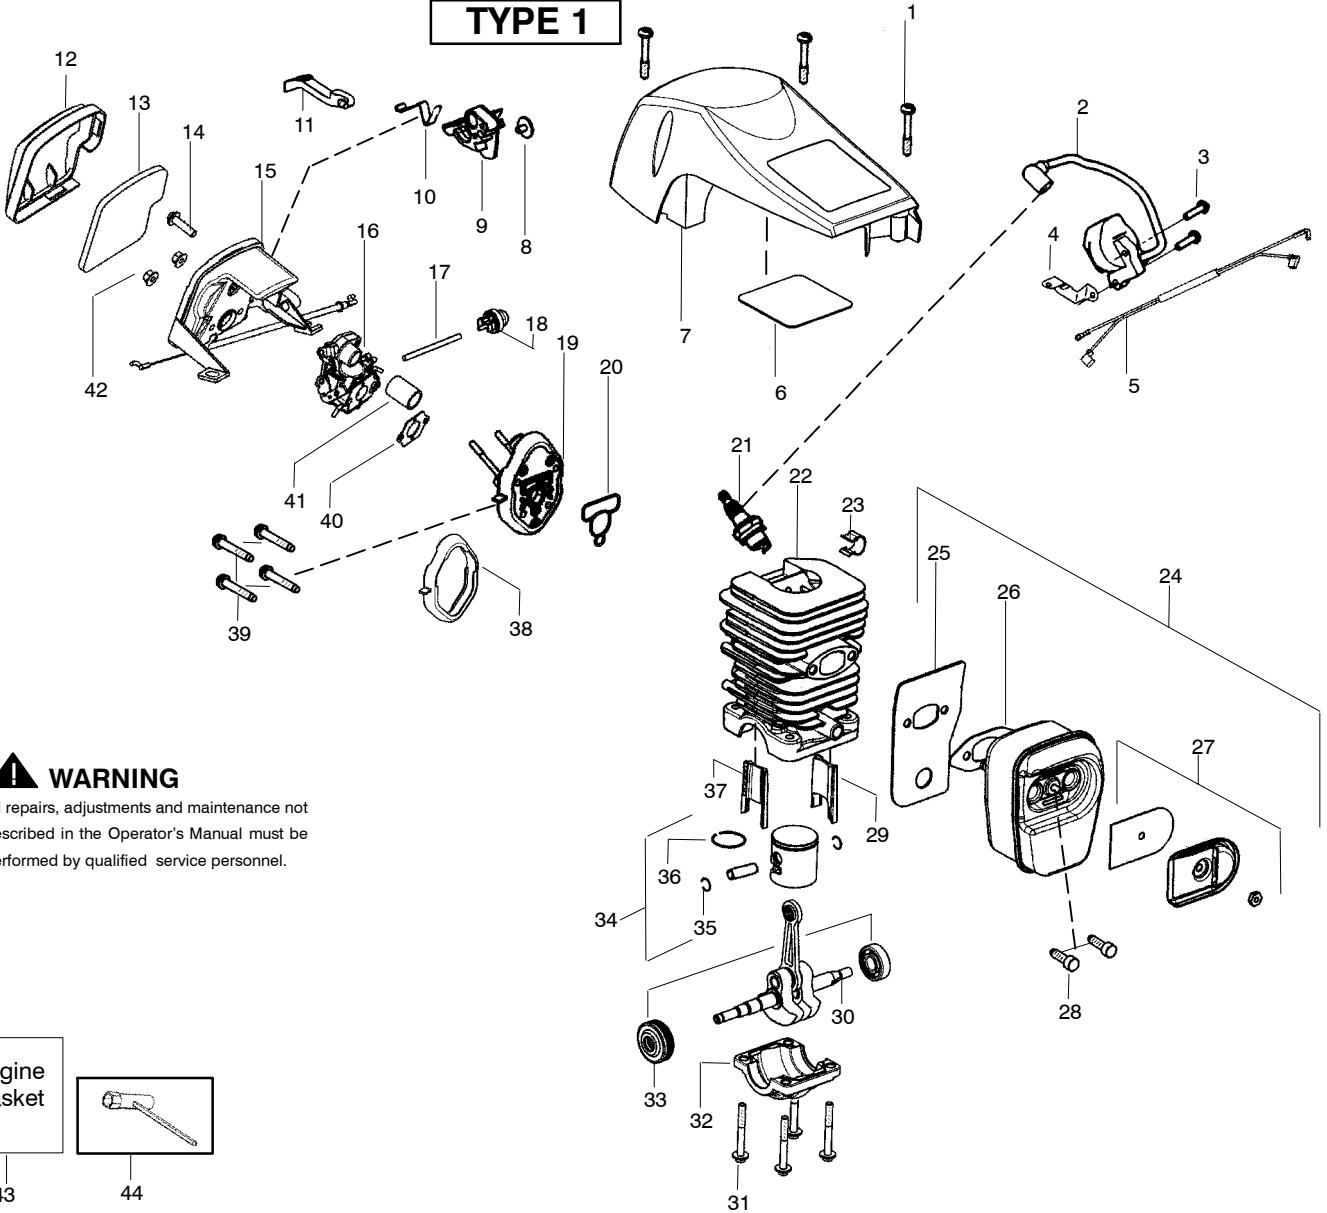

TYPE 1

⚠ WARNING

All repairs, adjustments and maintenance not described in the Operator's Manual must be performed by qualified service personnel.

Ref.	Part No.	Description	Ref.	Part No.	Description	Ref.	Part No.	Description
1.	530016153	Screw	19.	530071889	Kit-Carb. Adaptor (Incl. # 20,38,41)	36.	530038729	Ring-Piston
2.	530039232	Module-Ignition	20.	530071894	Gasket-cyl. o-ring (kit)	37.	530057886	Insert-Right (gray)Cyl.
3.	530016432	Screw	21.	952030150	Accy-Spark Plug (RCJ-7Y)	38.	530071894	Seal-Adaptor (kit)
4.	530058661	Strap-Ground	22.	530071885	Kit-Cylinder (Incl. 29,37)	39.	530016426	Screw
5.	530057943	Assy-Wire Harness	23.	530058660	Clip-High Tension Lead	40.	530071894	Gasket-Carb. (kit)
6.	530055698	Reflector-Tape	24.	530071887	Kit-Muffler (Incl. 25,26,27,28)	41.	530057926	Tube-Intake
7.	530057872	Shield-Cylinder(Incl. 1,6)	25.	530057942	Backplate-Muffler	42.	530016101	Nut-Carb.
8.	530016080	Screw	26.	530071894	Gasket-Muffler (kit)	43.	530071894	Kit-Gasket (Incl. 20,26,38,40)
9.	530057891	Lever-Ignition Switch	27.	530071886	Kit-Spark Arrestor	44.	530031163	Wrench-Bar
10.	530057908	Spring-Ignition Switch	28.	530016338	Bolt-Muffler			Not Shown
11.	530059399	Knob-Choke	29.	530057885	Insert-Left (black) Cyl.		545047544	Manual-Operator
12.	530059001	Cover-Air Filter	30.	530012537	Assy-Crankshaft/Rod Bolt		530059905	Decal-Warning
13.	530057869	Filter-Air	31.	530016417	Bolt			
14.	530016425	Screw	32.	530057941	Cap-Crankcase			
15.	530150029	Housing-Air Filter w/cable	33.	530056363	Assy-Bearing/Seal			
16.	---	Carburetor Zama W26	34.	530071882	Kit-Piston (Incl. 35,36)			
17.	530069247	Kit-Fuel Line (Small)	35.	530015697	Retainer-Piston Pin			
18.	530047721	Bulb-Purge "snap-in"						

✓ = NEW PART NUMBER FOR THIS IPL   * = REFER TO THE SERVICE REFERENCE INDICATED FOR MORE INFORMATION. (LOCATED AT END OF IPL)