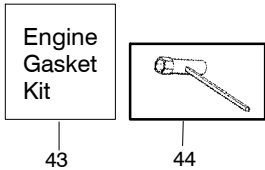

Ref.	Part No.	Description	Ref.	Part No.	Description	Ref.	Part No.	Description
1.	530016153	Screw	19.	530071889	Kit-Carb. Adaptor (Incl. # 20,38,41)	36.	530038729	Ring-Piston
2.	530039232	Module-Ignition	20.	530071894	Gasket-cyl. o-ring (kit)	37.	530057886	Insert-Right (gray)Cyl.
3.	530016432	Screw	21.	952030150	Accy-Spark Plug (RCJ-7Y)	38.	530071894	Seal-Adaptor (kit)
4.	530058661	Strap-Ground	22.	530071885	Kit-Cylinder (Incl. 29,37)	39.	530016426	Screw
5.	530057943	Assy-Wire Harness	23.	530058660	Clip-High Tension Lead	40.	530071894	Gasket-Carb. (kit)
6.	530055698	Reflector-Tape	24.	545006007	Kit-Muffler (Incl. 25,26,27,28)	41.	530057926	Tube-Intake
7.	530057872	Shield-Cylinder(Incl. 1,6)	25.	530057942	Backplate-Muffler	42.	530016101	Nut-Carb.
8.	530016080	Screw	26.	530071894	Gasket-Muffler (kit)	43.	530071894	Kit-Gasket (Incl. 20,26,38,40)
9.	530057891	Lever-Ignition Switch	27.	545006056	Kit-Spark Arrestor	44.	530031163	Wrench-Bar
10.	530057908	Spring-Ignition Switch	28.	530016338	Bolt-Muffler			Not Shown
11.	530059399	Knob-Choke	29.	530057885	Insert-Left (black) Cyl.	↙	545186806	Manual-Operator
12.	530059001	Cover-Air Filter	30.	530012537	Assy-Crankshaft/Rod		530059905	Decal-Warning
13.	530057869	Filter-Air	31.	530016417	Bolt			
14.	530016425	Screw	32.	530057941	Cap-Crankcase			
15.	530150029	Housing-Air Filter w/cable	33.	530056363	Assy-Bearing/Seal			
16.	---	Carburetor	34.	530071882	Kit-Piston (Incl. 35,36)			
17.	530069247	Kit-Fuel Line (Small)	35.	530015697	Retainer-Piston Pin			
18.	530047721	Bulb-Purge "snap-in"						

↙ = NEW PART NUMBER FOR THIS IPL

* = REFER TO THE SERVICE REFERENCE INDICATED FOR MORE INFORMATION. (LOCATED AT END OF IPL)