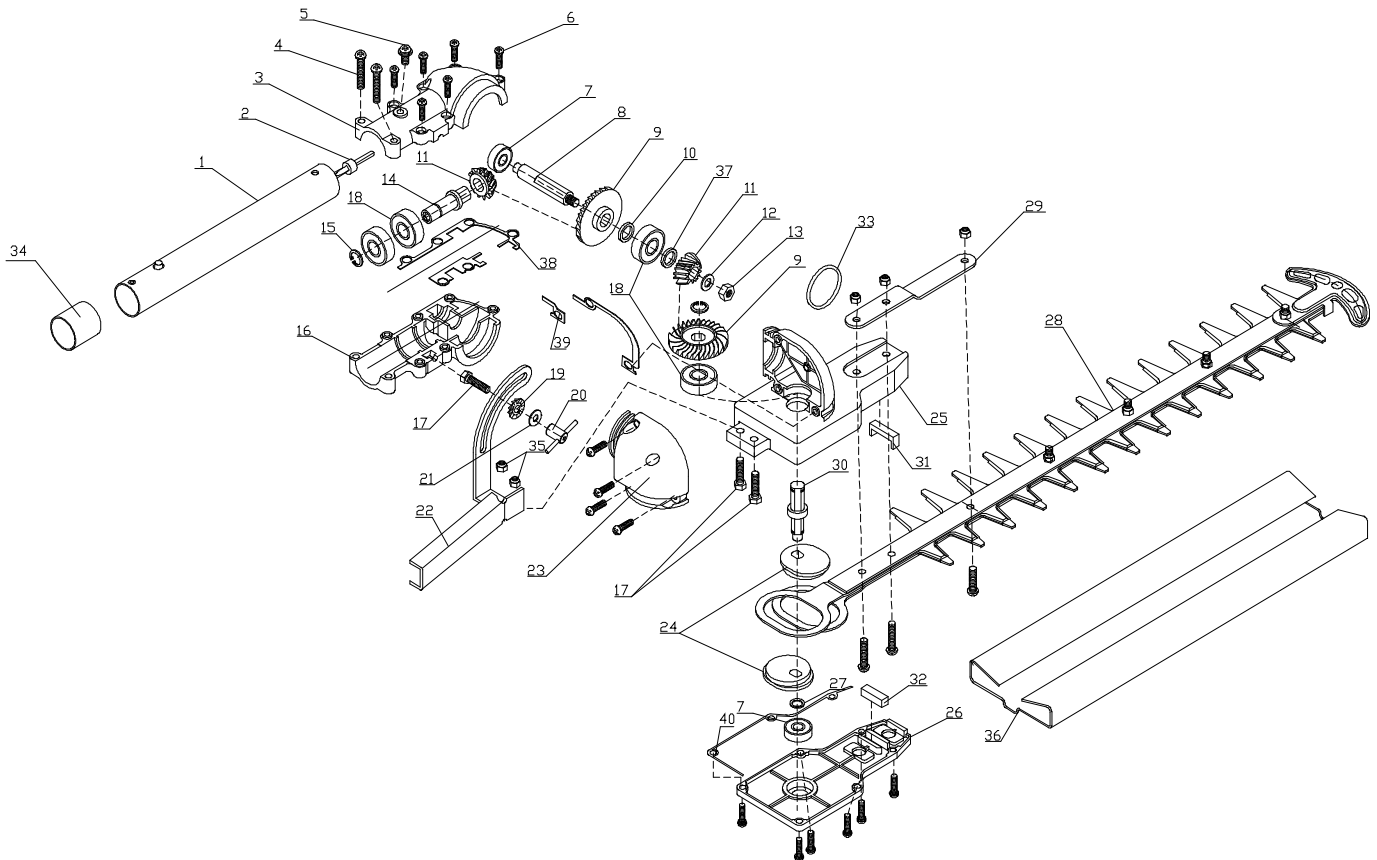

SPECIFY MODEL NO. WHEN ORDERING PARTS		DATE	REVISED DATE
Attachment of Hedge Trimmer		2009-8-11	2009-8-11
MODEL NO. PPB 6000H MODEL NO. PP6000H	SKU# 952711673 SKU# 952711674		

No.	STK CODE	Parts No.	Description	Q	No.	STK CODE	Parts No.	Description	Q
1	A	9228-A10606	CONNECTION STICK ASS'Y	1	21	B	6WFZ-05-15	WASHER	1
2	B	9228-A10604	FLEXIBLE SHAFT	1	22	C	9068-A10601	HANDLE	1
3	C	9038-A10601	HOUSING (L), STICK	1	23	C	9038-A10603	HOUSING (L), BLADE	1
4	B	9SXAZM05-30	SCREW	2	24	B	9040-A10601	ECCENTRIC BLOCK	2
5	B	9SDAZM05-10	SCREW	1	25	B	9038-A10604	HOUSING (R), BLADE	1
6	B	6SQAZ-04-14	SCREW	16	26	B	9017-A10601	COVER	1
7	A	6MB-607-01	BEARING	2	27	A	6CC-08	C RING	1
8	C	9127-A10602	SHAFT	1	28	A	9228-A10610	BLADE ASS'Y, RED STRIPE	1
9	A	9073-A10601	GEAR	2	29	B	9102-A10601	PLATE	1
10	B	9014-A10601	WASHER	2	30	C	9127-A10603	OUTPUT SHAFT	1
11	B	9073-A10602	GEAR	2	31	B	9157-A10601	FELT	1
12	B	6WFB-06	WASHER	1	32	B	9157-A10602	FELT	1
13	B	6NGB-06	NUT	1	33	A	9012-A10601	GASKET	1
14	A	9127-A10601	INPUT SHAFT	1	34	C	9105-330301	PLUG	1
15	A	6CD-10	C RING	4	35	B	6NGZ-05	NUT	4
16	C	9038-A10602	HOUSING (R), STICK	1	36	C	9101-A10601	BLADE COVER	1
17	B	9SXAZ-05-20	SCREW	3	37	C	9014-A10604	WASHER	1
18	A	6DB-600001	BEARING	4	38	B	9050-A10601	SEAL	1
19	B	9014-A10603	GASKET	1	39	B	9050-A10602	SEAL	1
20	B	9068-A10602	LOCKING HANDLE	1	40	B	9050-A10603	SEAL	2