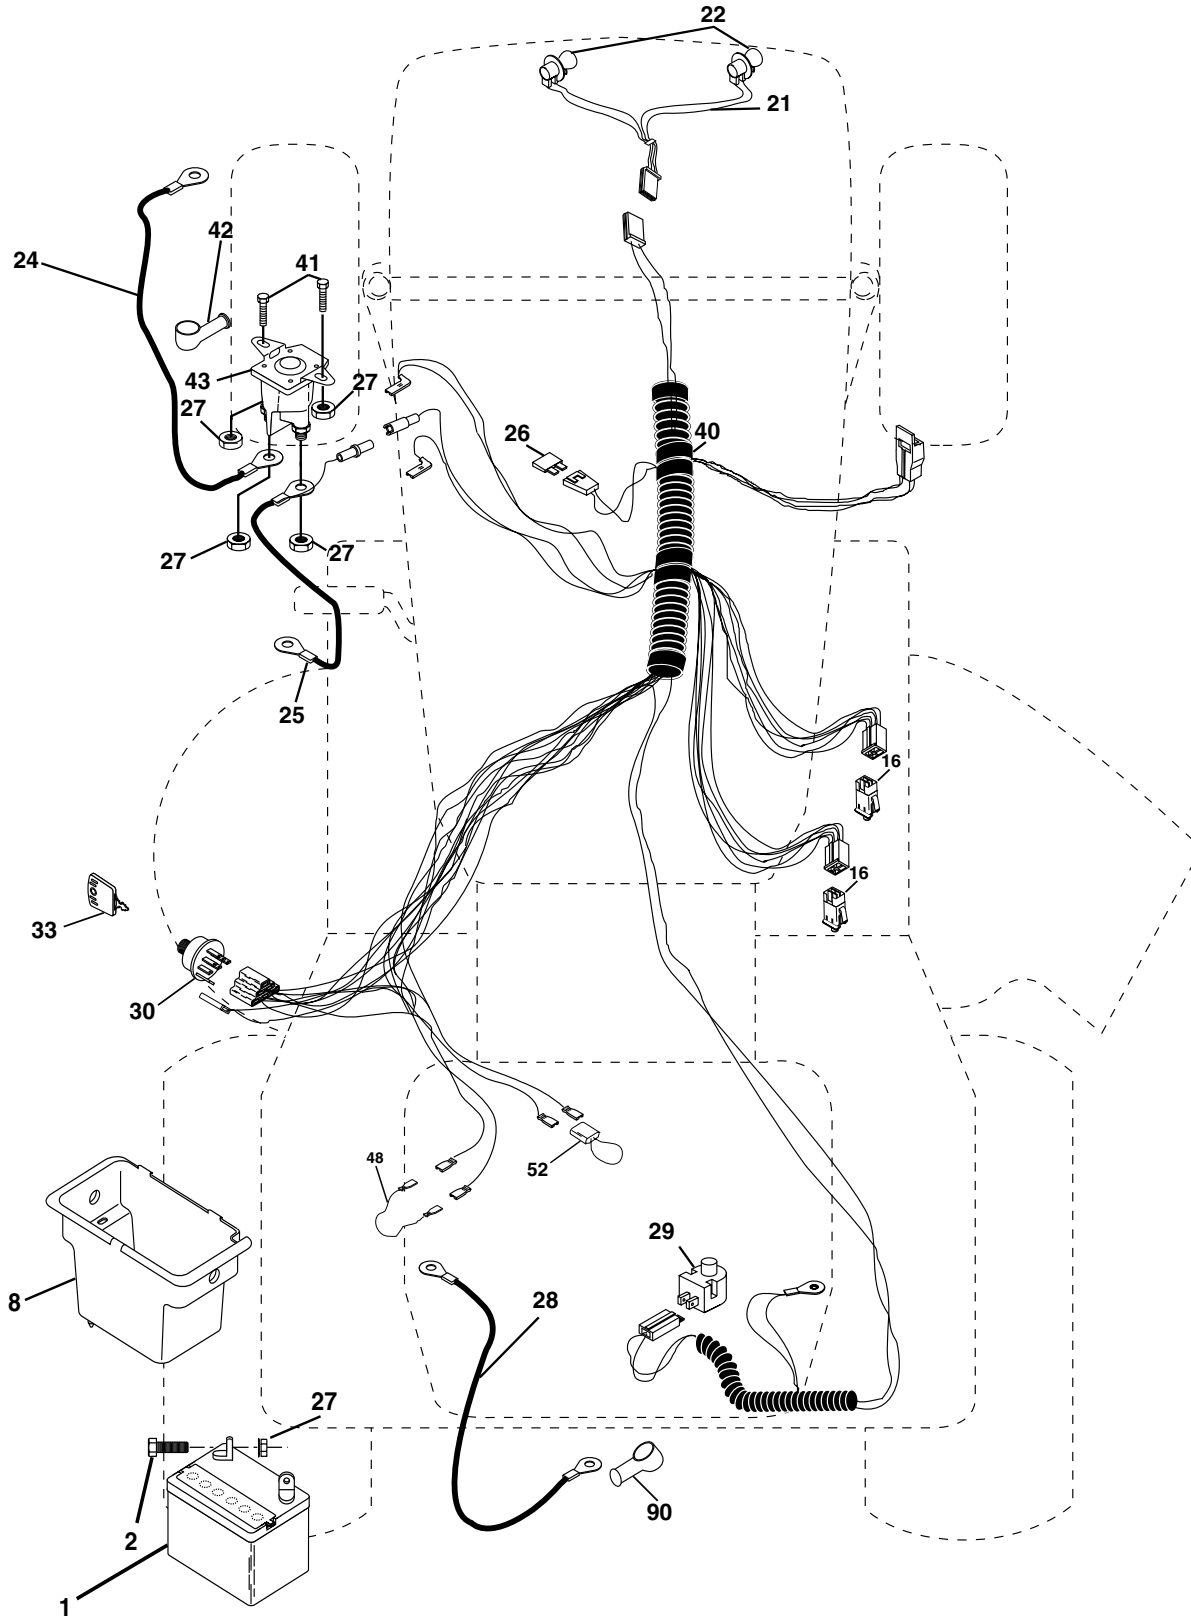

TRACTOR -- MODEL NUMBER 271190

SCHEMATIC

REPAIR PARTS

TRACTOR -- MODEL NUMBER 271190

ELECTRICAL

ELECTRICAL

TRACTOR -- MODEL NUMBER 271190

KEY NO.	PART NO.	DESCRIPTION
1	163465	Battery
2	74760412	Bolt, Hex Head 1/4-20 unc x 3/4
8	176689	Box Battery Fender
16	176138	Switch, Interlock
21	175688	Harness, Light Socket (Includes 4152J)
22	4152J	Bulb, Light
24	4799J	Cable, Battery, 6 Ga. Red, 11"
25	146147	Cable, Battery, 6 Ga. Red, W/16 Wire
26	175158	Fuse
27	73510400	Nut Keps Hex 1/4-20 unc
28	4207J	Cable, Ground, 6 Ga. Black, 12"
29	121305X	Switch, Plunger
30	175566	Switch, Ignition
33	140401	Key, Ignition
40	179720	Harness, Ignition
41	71110408	Bolt, Hex Head, Fin. 1/4-20 x 1/2
42	131563	Cover, Terminal, Red
43	178861	Solenoid
48	140844	Adaptor Ammeter Rectangular
52	141940	Protection Wire Loop
90	180449	Cover Terminal Battery