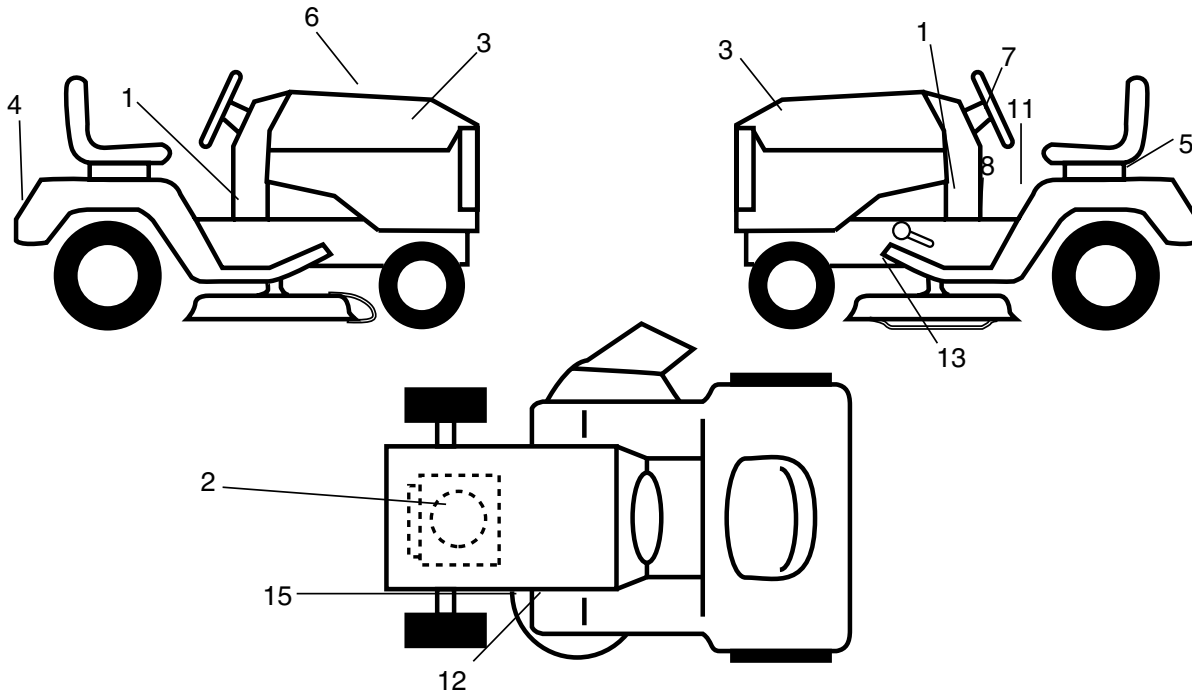

NOTE: All component dimensions given in U. S. inches
1 inch = 25.4 mm

TRACTOR -- MODEL NUMBER 271190

ENGINE

ENGINE

TRACTOR -- MODEL NUMBER 271190

KEY NO.	PART NO.	DESCRIPTION
1	170551	Control Th/ch
2	17720408	Screw Hex Thd Cut 1/4-20 x 1/2
3	-----	Engine Briggs Model 282H07-0231-E1 (Order parts from Engine Manufacturer)
4	137352	Muffler
13	165291	Gasket Eng 1 313 Id Tin Plated
14	148456	Tube Drain Oil Easy
23	169837	Shield Browning
29	137180	Kit Spark Arrestor (Flat Scrn)
31	184900	Tank Fuel Front 1 25
32	140527	Cap Asm Fuel
33	123487X	Clamp Hose Blk
37	137040	Line Fuel 20"
38	181654	Plug Drain Oil Easy
40	124028X	Bushing Snap Nyl Blk Fuel Line
44	17670412	Screw Hexwsh Thdrol 1/4-20 x 3/4
45	17000612	Screw Hex Wsh Thdrol 3/8-16
46	19091416	Washer 9/32 x 7/8 x 16 Ga.
72	183906	Screw Socket Head 5/16-18 x 1
78	17060620	Screw 3/8-16 x 1-1/4
81	73510400	Nut Keps Hex 1/4-20 unc

TRACTOR -- MODEL NUMBER 271190

SEAT ASSEMBLY

seat_lt.knob_1

KEY PART NO. NO.

KEY PART NO.	NO.	DESCRIPTION
1	175389	Seat
2	140551	Bracket Pvt St
3	71110616	Bolt Fin Hex 3/8-16 unc x 1
4	19131610	Washer Flat 13/32 x1 x10 Ga.
5	145006	Clip Push-In Hinged
6	73800600	Locknut Hex W/Wsh 3/8-16
7	124181X	Spring Seat Cprsn 2 250 Blk
8	17000616	Screw 3/8-16 x 1
9	19131614	Washer 13/32 x 1 x 14 Ga.
10	182493	Pan Seat
11	166369	Knob Seat Adj. Wingnut
12	121246X	Bracket Mounting Switch

NOTE: All component dimensions given in U. S. inches 1 inch = 25.4 mm

TRACTOR -- MODEL NUMBER 271190

DECALS

KEY PART NO.	PART NO.	DESCRIPTION
1	181685	Decal Lower Dash
2	184769	Decal Engine
3	171828	Decal Hood
4	171829	Decal Fender
5	145005	Decal Battery Danger
6	189806	Decal Replacement
7	171830	Decal Steering
8	156867	Decal, Oper sdl P/L Gear