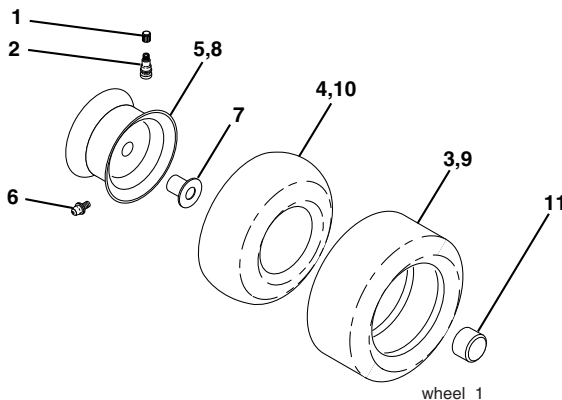

KEY PART NO. NO.

KEY PART NO.	NO.	DESCRIPTION
13	121248X	Bushing Snap Blk Nyl 50 Id
14	72050412	Bolt Rdhd Sht 1/4-20 x 1-1/2
15	134300	Spacer Split 28x 96 Yel Zinc
16	121250X	Spring Cprsn 1 27 Blk Pnt
17	123976X	Nut Lock 1/4 Lge Flg Gr. 5
21	171852	Bolt Shld 5/16-18 unc
22	73800500	Nut Lock Hex W/Ins 5/16-18
24	19171912	Washer 17/32 x 1-3/16 x 12 Ga.
25	127018X	Bolt Shoulder 5/16-18 x 62

NOTE: All component dimensions given in U. S. inches 1 inch = 25.4 mm

TRACTOR -- MODEL NUMBER 271190

DECALS

KEY PART NO.	PART NO.	DESCRIPTION
1	181685	Decal Lower Dash
2	184769	Decal Engine
3	171828	Decal Hood
4	171829	Decal Fender
5	145005	Decal Battery Danger
6	189806	Decal Replacement
7	171830	Decal Steering
8	156867	Decal, Oper sdl P/L Gear

WHEELS AND TIRES

KEY PART NO.	PART NO.	DESCRIPTION
1	59192	Cap Valve Tire
2	65139	Stem Valve
3	106222X	Tire F Ts 15 X 6 0 - 6 Service
4	59904	Tube Front (Service Item Only)
5	106732X624	Rim Asm 6"front Service
6	278H	Fitting Grease (Front Wheel Only)
7	9040H	Bearing Flange (front Wheel Only)
8	106108X624	Rim Asm 8"rear Service
9	124635X	Tire Rear
10	7152J	Tube Rear (Service Item Only)
11	104757X428	Cap Axle Blk 1 50 X 1 00
--	144334	Sealant, Tire (10 oz. Tube)

NOTE: All component dimensions given in U. S. inches 1 inch = 25.4 mm

TRACTOR -- MODEL NUMBER 271190

LIFT ASSEMBLY

lift-rh.1piece_3

TRACTOR -- MODEL NUMBER 271190

LIFT ASSEMBLY

KEY NO.	PART NO.	DESCRIPTION
1	159460	Wire Asm Inner W/plunger
2	159471	Shaft Asm Lift
3	105767X	Pin Groove 1 500 Zinc
4	12000002	E Ring #5133-62
5	19211621	Washer Pltd 21/32 x 1 x 21 Ga.
6	120183X	Bearing Nylon Blk 629 Id
7	125631X	Grip Handle Fluted Blk
8	122365X	Button Plunger Red
11	139865	Link Lift LH
12	139866	Link Lift RH
13	4939M	Retainer Spring
15	173288	Link Front
16	73350800	Nut Jam Hex 1/2-13 unc
17	175689	Trunnion Blk Zinc
18	73800800	Nut Lock w/Wsh 1/2-13 unc
19	139868	Arm Suspension Rear
20	163552	Retainer Spring Zinc
31	169865	Bearing Pvt Lift
32	73540600	Nut Crownlock 3/8-24