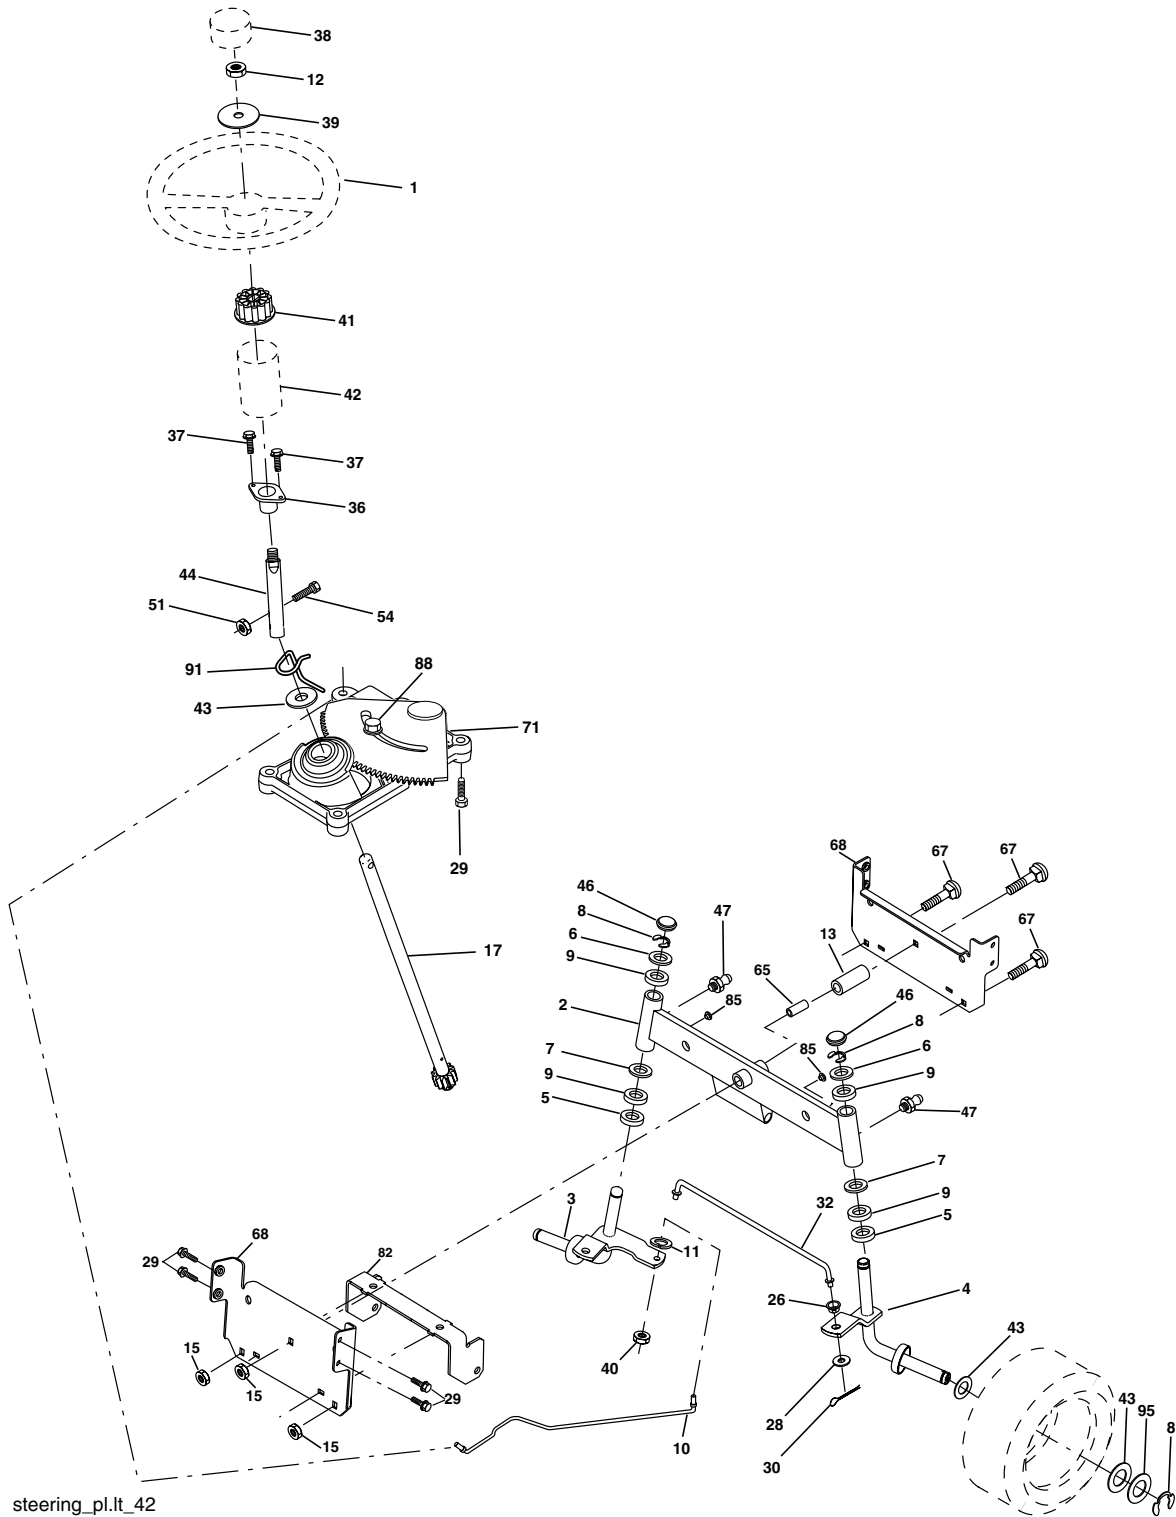

NOTE: All component dimensions given in U. S.
inches 1 inch = 25.4 mm

TRACTOR -- MODEL NUMBER 271190

STEERING

TRACTOR -- MODEL NUMBER 271190

STEERING

KEY NO.	PART NO.	DESCRIPTION
1	140044X428	Steering Wheel
2	175131	Axle Assembly
3	169840	Spindle Assembly, L.H.
4	169839	Spindle Assembly, R.H.
5	6266H	Bearing, Race, Thrust, Hardened
6	121748X	Washer 25/32 x 1-5/8 x 16 Ga.
7	19272016	Washer 27/32 x 1-1/4 x 16 Ga.
8	12000029	Ring, Klip
9	3366R	Bearing, Steering Column
10	175121	Draglink
11	10040600	Washer, Lock
12	73940800	Nut Hex Jam Toplock 1/2-20
13	136518	Spacer Bearing Axle Front
15	145212	Hexflange Lock
17	180641	Shaft Assembly, Steering
26	126847X	Bushing, Link, Drag
28	19131416	Washer 13/32 x 7/8 x 16 Ga.
29	17000612	Screw, 3/8-16 x 3/4
30	76020412	Pin
32	130465	Rod, Tie
36	155099	Bushing, Steering
37	152927	Screw
38	140045X428	Cap, Steering Wheel
39	19183812	Washer 9/16 x 2-3/8
40	73540600	Nut Crownlock 3/8-24
41	186737	Adaptor, Steering Wheel
42	145054X428	Boot, Steering
43	121749X	Washer 25/32 x 1-1/4 x 16 Ga.
44	180640	Shaft Extension Steering
46	121232X	Cap, Spindle
47	183226	Fitting, Grease
51	73540400	Nut 1/4-28
54	71130420	Bolt Hex 1/4-28 x 1-1/4
65	160367	Spacer Brace Axle
67	72110618	Bolt, Rdhd Sq 3/8-16 unc x 2-1/4
68	169827	Axle, Brace
71	175146	Steering Asm
82	169835	Bracket Susp Chassis Front
85	133835	Fastener Christmas Tree
88	175118	Shoulder Bolt
91	175553	Clip Steering
95	188967	Washer Harden .793 x 1.637 x 060