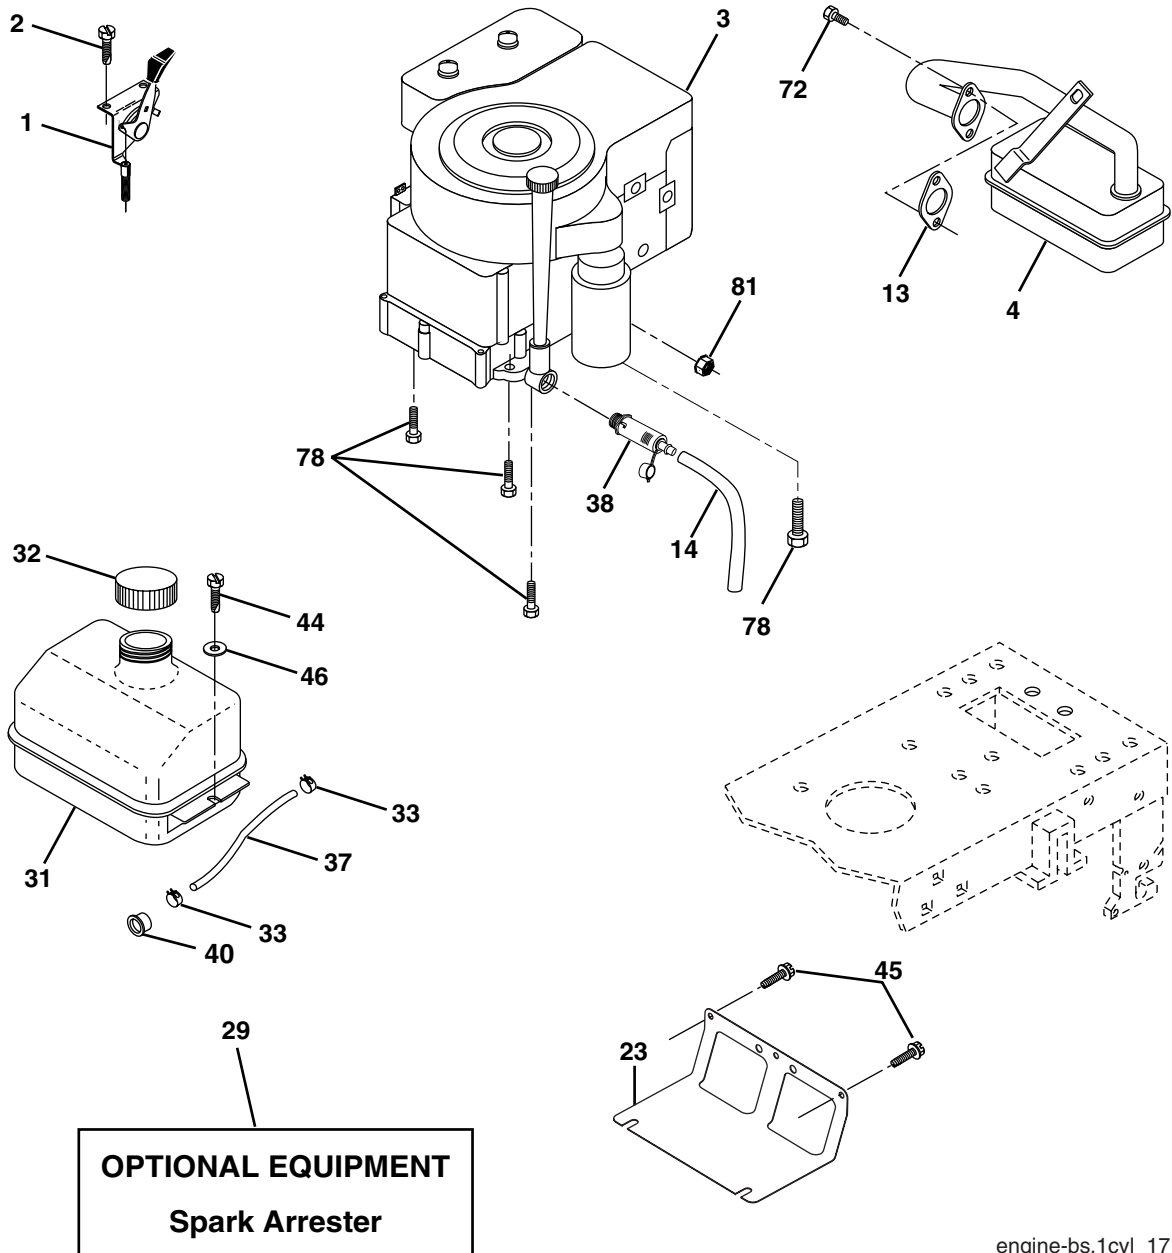

TRACTOR -- MODEL NUMBER 271190

ENGINE

ENGINE

TRACTOR -- MODEL NUMBER 271190

KEY NO.	PART NO.	DESCRIPTION
1	170551	Control Th/ch
2	17720408	Screw Hex Thd Cut 1/4-20 x 1/2
3	-----	Engine Briggs Model 282H07-0231-E1 (Order parts from Engine Manufacturer)
4	137352	Muffler
13	165291	Gasket Eng 1 313 Id Tin Plated
14	148456	Tube Drain Oil Easy
23	169837	Shield Browning
29	137180	Kit Spark Arrestor (Flat Scrn)
31	184900	Tank Fuel Front 1 25
32	140527	Cap Asm Fuel
33	123487X	Clamp Hose Blk
37	137040	Line Fuel 20"
38	181654	Plug Drain Oil Easy
40	124028X	Bushing Snap Nyl Blk Fuel Line
44	17670412	Screw Hexwsh Thdrol 1/4-20 x 3/4
45	17000612	Screw Hex Wsh Thdrol 3/8-16
46	19091416	Washer 9/32 x 7/8 x 16 Ga.
72	183906	Screw Socket Head 5/16-18 x 1
78	17060620	Screw 3/8-16 x 1-1/4
81	73510400	Nut Keps Hex 1/4-20 unc

NOTE: All component dimensions given in U. S.
inches 1 inch = 25.4 mm

For engine service and replacement parts, call the toll free number
for your engine manufacturer listed below:

Briggs & Stratton	1-800-233-3723
Kohler Co.	1-800-544-2444
Tecumseh Products	1-800-558-5402
Honda Engines	1-800-426-7701
Kawasaki	1-949-460-5688