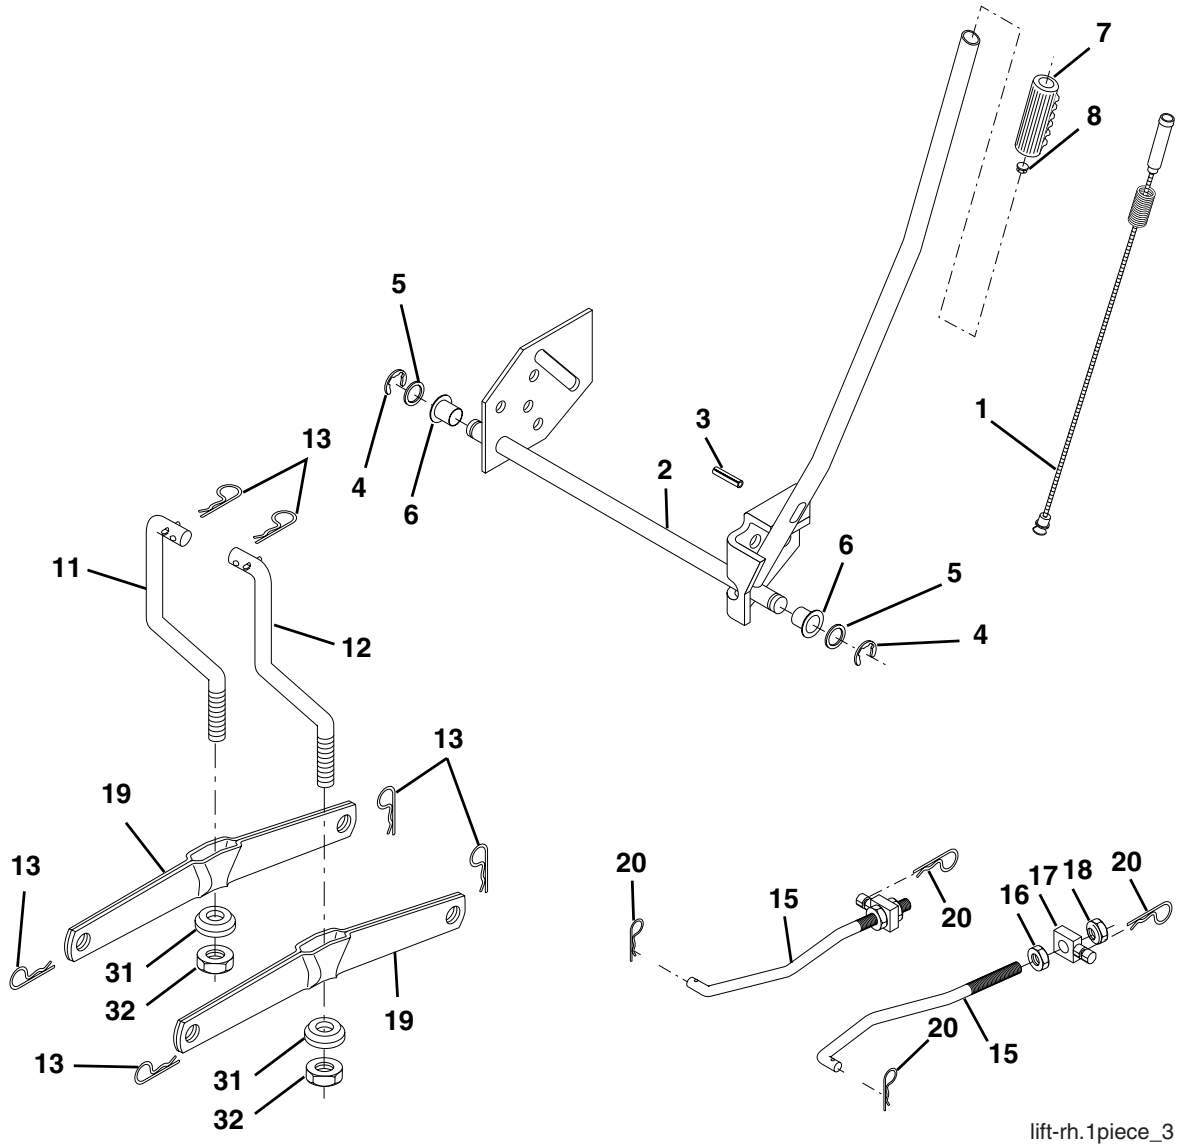

NOTE: All component dimensions given in U. S. inches 1 inch = 25.4 mm

TRACTOR -- MODEL NUMBER 271190

DECALS

KEY PART NO.	PART NO.	DESCRIPTION
1	181685	Decal Lower Dash
2	184769	Decal Engine
3	171828	Decal Hood
4	171829	Decal Fender
5	145005	Decal Battery Danger
6	189806	Decal Replacement
7	171830	Decal Steering
8	156867	Decal, Oper sdl P/L Gear

WHEELS AND TIRES

KEY PART NO.	PART NO.	DESCRIPTION
1	59192	Cap Valve Tire
2	65139	Stem Valve
3	106222X	Tire F Ts 15 X 6 0 - 6 Service
4	59904	Tube Front (Service Item Only)
5	106732X624	Rim Asm 6"front Service
6	278H	Fitting Grease (Front Wheel Only)
7	9040H	Bearing Flange (front Wheel Only)
8	106108X624	Rim Asm 8"rear Service
9	124635X	Tire Rear
10	7152J	Tube Rear (Service Item Only)
11	104757X428	Cap Axle Blk 1 50 X 1 00
--	144334	Sealant, Tire (10 oz. Tube)

NOTE: All component dimensions given in U. S. inches 1 inch = 25.4 mm

TRACTOR -- MODEL NUMBER 271190

LIFT ASSEMBLY

lift-rh.1piece_3

TRACTOR -- MODEL NUMBER 271190

LIFT ASSEMBLY

KEY NO.	PART NO.	DESCRIPTION
1	159460	Wire Asm Inner W/plunger
2	159471	Shaft Asm Lift
3	105767X	Pin Groove 1 500 Zinc
4	12000002	E Ring #5133-62
5	19211621	Washer Pltd 21/32 x 1 x 21 Ga.
6	120183X	Bearing Nylon Blk 629 Id
7	125631X	Grip Handle Fluted Blk
8	122365X	Button Plunger Red
11	139865	Link Lift LH
12	139866	Link Lift RH
13	4939M	Retainer Spring
15	173288	Link Front
16	73350800	Nut Jam Hex 1/2-13 unc
17	175689	Trunnion Blk Zinc
18	73800800	Nut Lock w/Wsh 1/2-13 unc
19	139868	Arm Suspension Rear
20	163552	Retainer Spring Zinc
31	169865	Bearing Pvt Lift
32	73540600	Nut Crownlock 3/8-24