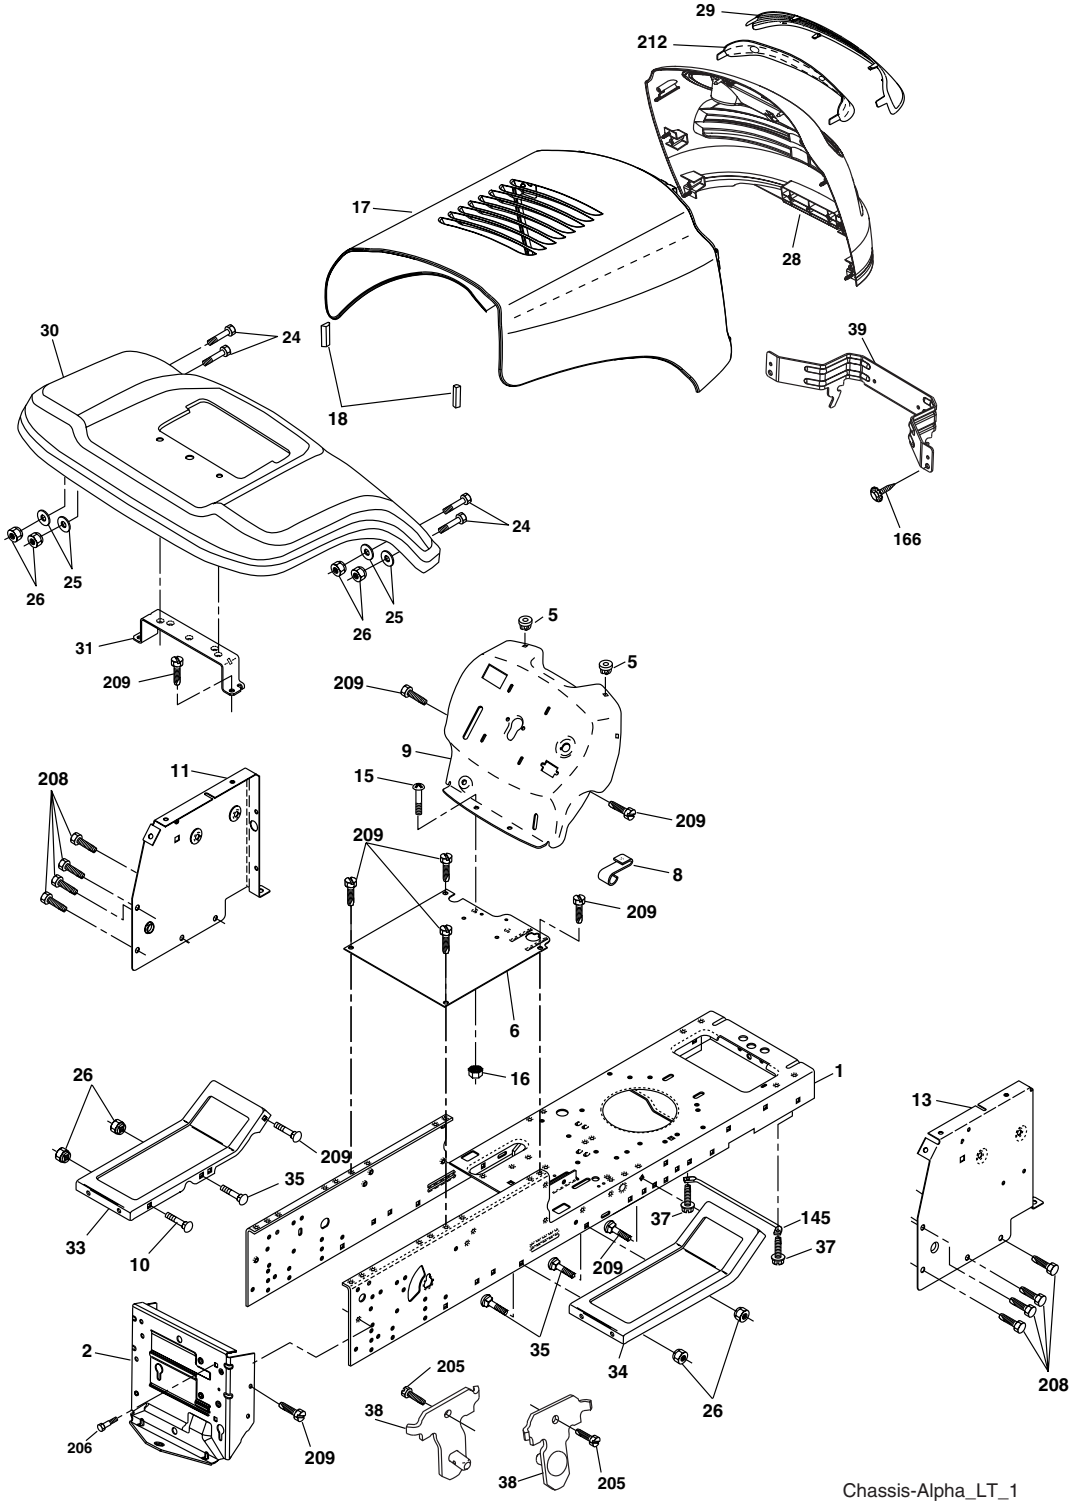

TRACTOR -- MODEL NUMBER 271190

CHASSIS AND ENCLOSURES

Chassis-Alpha_LT_1

TRACTOR -- MODEL NUMBER 271190
CHASSIS AND ENCLOSURES

KEY NO.	PART NO.	DESCRIPTION
1	174620	Chassis
2	176554	Drawbar
5	155272	Bumper Hood/Dash
6	174643X014	Saddle Slkscr Flt LT
8	155138	Clip Retainer Slide-On
9	168347X011	Dash
10	72140608	Bolt Rdhd Sqnk 3/8-16 unc x 1
11	174996	Panel Dash LH
13	172105X010	Panel Slkscr Dash RH
15	74180512	Screw Mach TRHD 5/16-18 unc x 3/4
16	73510500	Nut Keps 5/16-18 Unc
17	187559X417	Hood Asm
18	126938X	Bumper Hood
24	74780616	Bolt Fin Hex 3/8-16 unc x 1 Gr. 5
25	19131312	Washer 13/32 X 13/16 x 12 Ga.
26	73680600	Nut Hex Lock W/Ins. 3/8-16 unc
28	187598	Grille/Lens Asm
29	187567X599	Lens Headlight Bar
30	169465X417	Fender
31	136619	Bracket Fender Repl 109873X
33	179716X417	Footrest Pnt Lh
34	179717X417	Footrest Pnt Rh
35	72110606	Bolt Rdhd Sht Sqnk 3/8-16 x 3/4
37	17490508	Screw Thdrol 5/16-18 x 1/2
38	175710	Bracket Asm Pivot Mower Rear
39	187568	Bracket Pivot ALPHA LT
145	156524	Rod Pivot Chassis/Hood
166	171875	Screw HWHD Hi-Lo # 13-16 x 5/8
205	17490608	Screw Thdrol 3/8-16 x 1/2
206	170165	Bolt Shoulder 5/16-18
208	17670608	Screw thdrol 3/8-16 x 1/2
209	17000612	Screw Hex Wsh Thdrol 3/8-16
212	187569	Insert Lens Reflective
--	5479J	Plug Button Blk 359 Dia Choke

NOTE: All component dimensions given in U. S. inches 1 inch = 25.4 mm