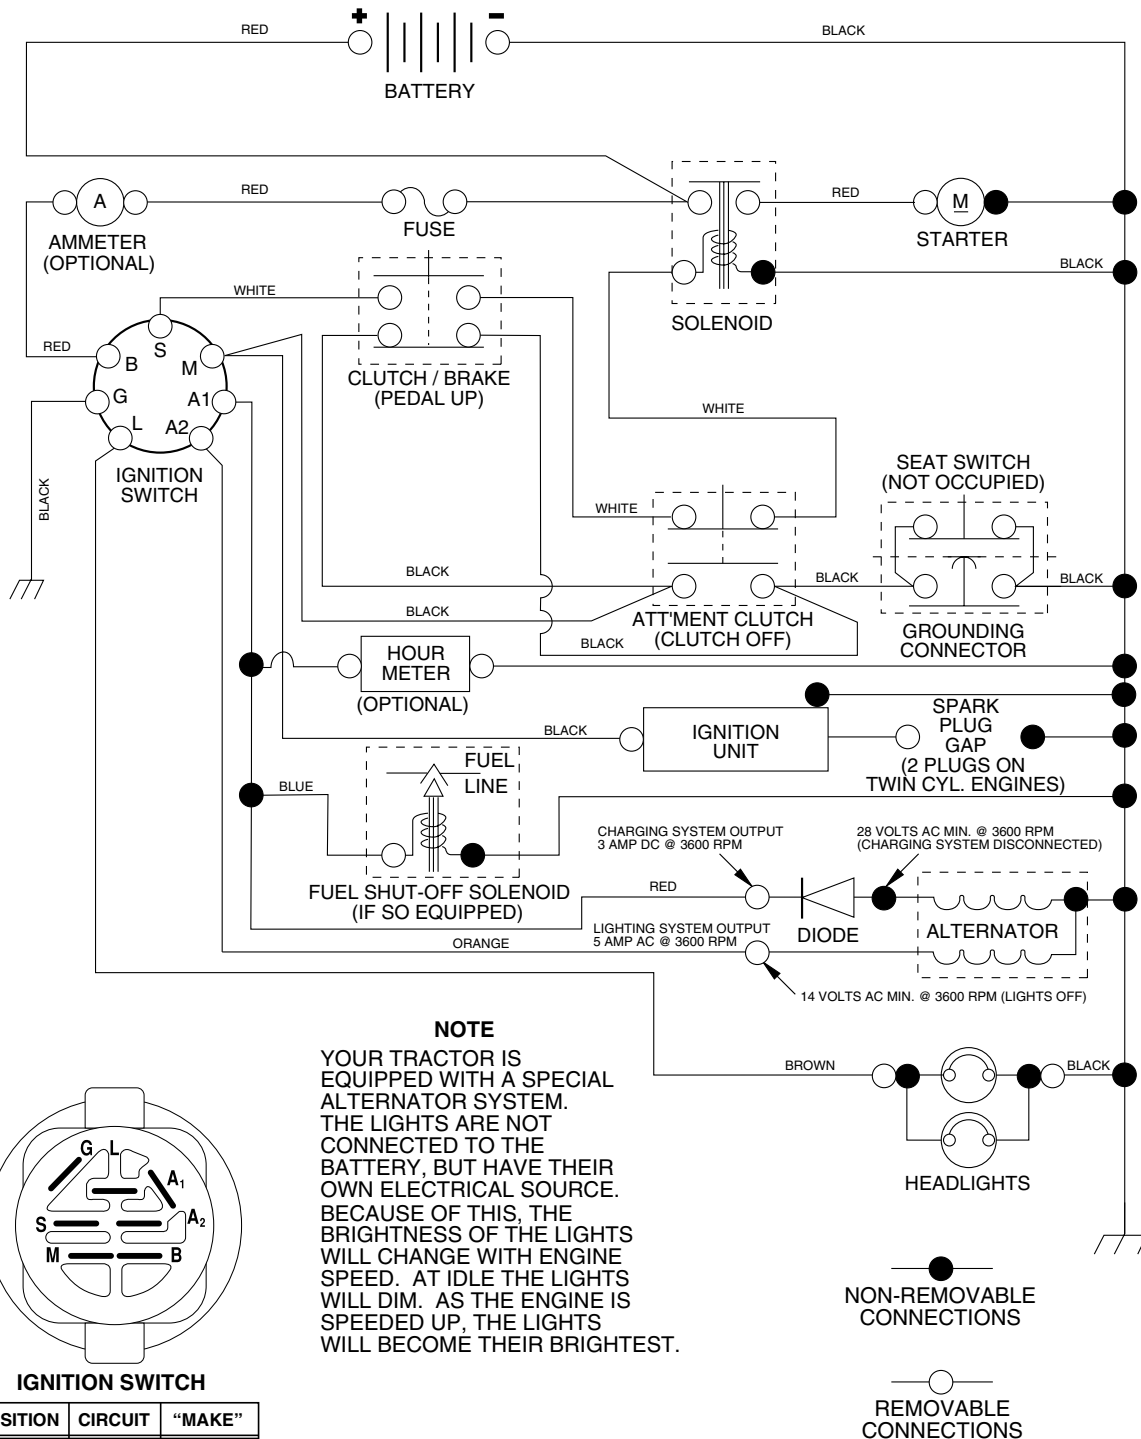

TRACTOR -- MODEL NUMBER 271190

SCHEMATIC

REPAIR PARTS

TRACTOR -- MODEL NUMBER 271190

ELECTRICAL

ELECTRICAL

TRACTOR -- MODEL NUMBER 271190

KEY NO.	PART NO.	DESCRIPTION
1	163465	Battery
2	74760412	Bolt, Hex Head 1/4-20 unc x 3/4
8	176689	Box Battery Fender
16	176138	Switch, Interlock
21	175688	Harness, Light Socket (Includes 4152J)
22	4152J	Bulb, Light
24	4799J	Cable, Battery, 6 Ga. Red, 11"
25	146147	Cable, Battery, 6 Ga. Red, W/16 Wire
26	175158	Fuse
27	73510400	Nut Keps Hex 1/4-20 unc
28	4207J	Cable, Ground, 6 Ga. Black, 12"
29	121305X	Switch, Plunger
30	175566	Switch, Ignition
33	140401	Key, Ignition
40	179720	Harness, Ignition
41	71110408	Bolt, Hex Head, Fin. 1/4-20 x 1/2
42	131563	Cover, Terminal, Red
43	178861	Solenoid
48	140844	Adaptor Ammeter Rectangular
52	141940	Protection Wire Loop
90	180449	Cover Terminal Battery

NOTE: All component dimensions given in U. S. inches
1 inch = 25.4 mm

TRACTOR -- MODEL NUMBER 271190

ENGINE

ENGINE

TRACTOR -- MODEL NUMBER 271190

KEY NO.	PART NO.	DESCRIPTION
1	170551	Control Th/ch
2	17720408	Screw Hex Thd Cut 1/4-20 x 1/2
3	-----	Engine Briggs Model 282H07-0231-E1 (Order parts from Engine Manufacturer)
4	137352	Muffler
13	165291	Gasket Eng 1 313 Id Tin Plated
14	148456	Tube Drain Oil Easy
23	169837	Shield Browning
29	137180	Kit Spark Arrestor (Flat Scrn)
31	184900	Tank Fuel Front 1 25
32	140527	Cap Asm Fuel
33	123487X	Clamp Hose Blk
37	137040	Line Fuel 20"
38	181654	Plug Drain Oil Easy
40	124028X	Bushing Snap Nyl Blk Fuel Line
44	17670412	Screw Hexwsh Thdrol 1/4-20 x 3/4
45	17000612	Screw Hex Wsh Thdrol 3/8-16
46	19091416	Washer 9/32 x 7/8 x 16 Ga.
72	183906	Screw Socket Head 5/16-18 x 1
78	17060620	Screw 3/8-16 x 1-1/4
81	73510400	Nut Keps Hex 1/4-20 unc