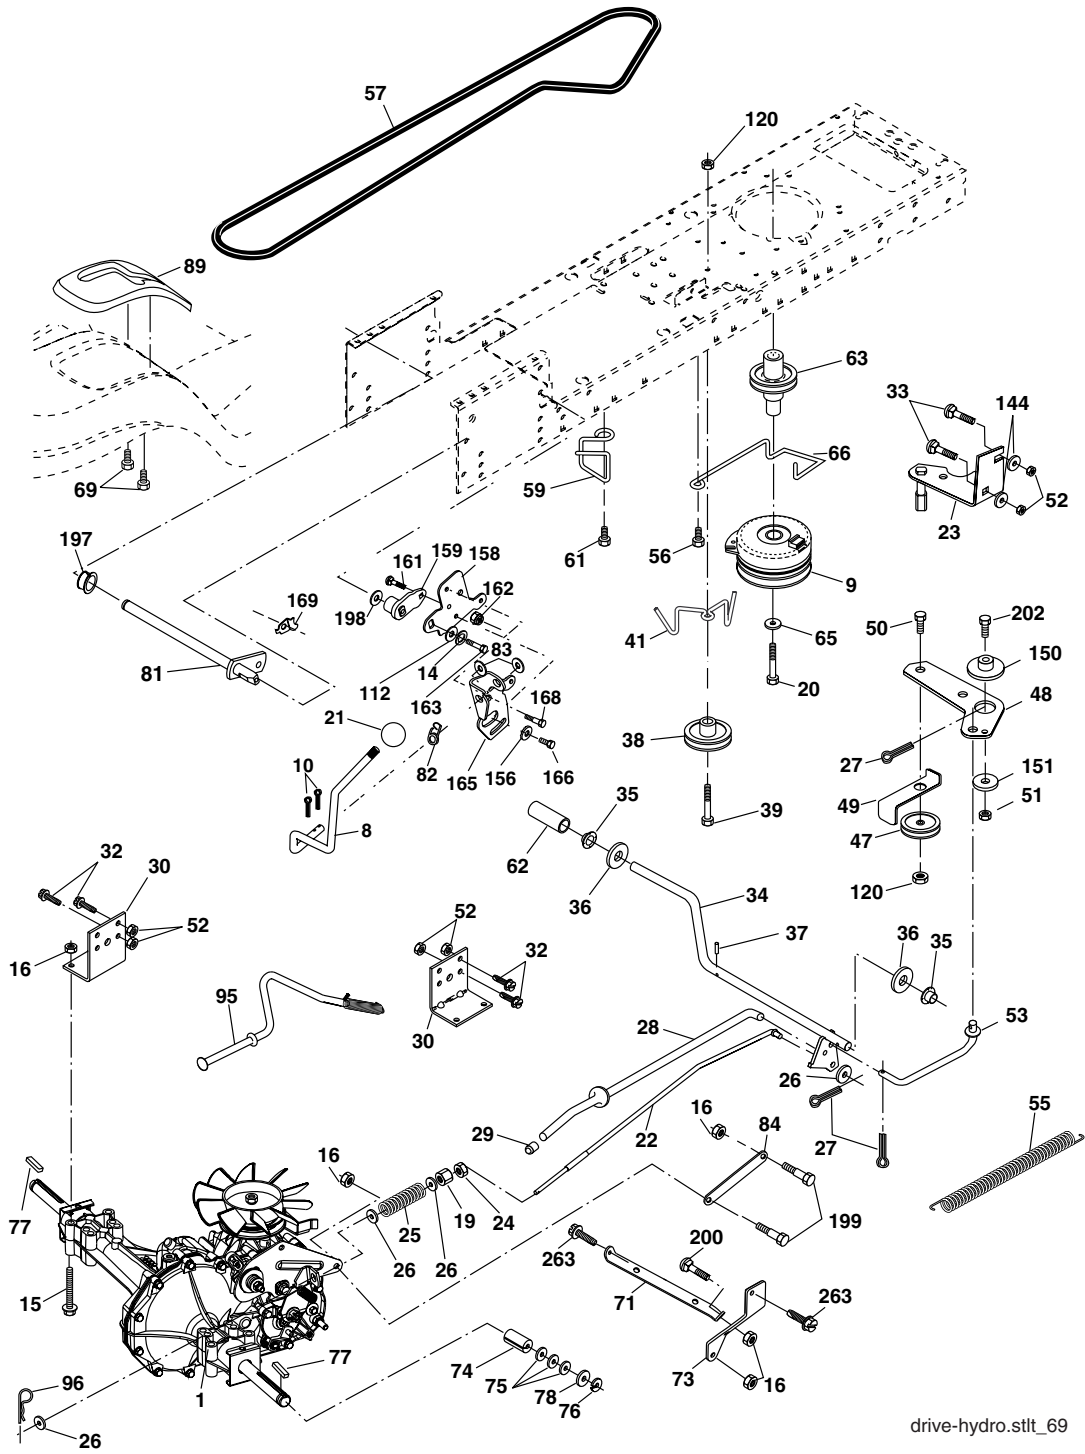

## GROUND DRIVE

drive-hydro.sttt\_69

**TRACTOR - - MODEL NUMBER CO185H42STA**  
**GROUND DRIVE**

<b>KEY NO.</b>	<b>PART NO.</b>	<b>DESCRIPTION</b>	<b>KEY NO.</b>	<b>PART NO.</b>	<b>DESCRIPTION</b>
1	---	Transaxle, HydroGear, Model Number 314-0510 (Order parts from transaxle manufacturer)	62	123533X	Cover, Pedal
8	165866	Rod Shift Fend.	63	175414	Pulley, Engine
9	160889	Clutch Electric	65	10040700	Washer
10	76020416	Pin Cotter 1/8 x 1	66	154778	Keeper Belt Engine
14	10040400	Washer Lock Hvy 1/4	69	142432	Screw Hex Wsh H-Lo 1/4-1/2 unc
15	74490544	Bolt Hex Flghd 5/16-18 Gr. 5	71	169183	Strap Torque LH
16	73800500	Nut Lock Hex W/Ins. 5/16-18 unc	73	169182	Strap Torque RH
17	126197X	Washer 1-1/2 x 15/32 x .250	74	137057	Spacer, Axle
19	73800600	Nut Lock Hex W/Wsh 3/8-16 unc	75	121749X	Washer 25/32 x 1-1/4 x 16 Ga.
20	150280	Bolt Hex 7/16-20 x 4-1/4 5 Ga. 1.38	76	12000001	E-Ring
21	106933X	Knob	77	123583X	Key, Square
22	169498	Rod, Brake	78	121748X	Washer 25/32 x 1-5/8 x 16 Ga.
23	171258	Bracket Asm Anti-Rotation	81	165596	Shaft Assy. Cross Taper
24	73350600	Nut, Hex Jam 3/8-16 unc	82	165711	Spring Torsion
25	106888X	Spring, Brake Rod	83	19171216	Washer 17/32 x 3/4 x 16 Ga.
26	19131316	Washer	84	169594	Link Transaxle
27	76020412	Pin Cotter 1/8 x 3/4 CAD.	89	188309X428	Console, Shift
28	175765	Rod, Parking Brake	95	170201	Rod Bypass
29	71673	Knob Brake Parking	96	4497H	Retainer Spring 1" Zinc/Cad
30	169592	Bracket, Transaxle	112	19091210	Washer 9/32 x 3/4 x 10 Ga.
32	74760512	Bolt Hex Hd 5/16-18 unc x 3/4	120	73900600	Nut Lock Flg 3/8-16 unc
33	72140506	bolt Rdhd Sqnk 5/16-18 unc x 3/4	144	19111016	Washer 11/32 x 5/8 x 16 Ga.
34	175578	Shaft, Foot Pedal	150	175456	Spacer Retainer
35	120183X	Bearing, Nylon	151	19133210	Washer 13/32 x 2 x 10 Ga.
36	19211616	Washer	156	166002	Washer 5/16 ID x 1.0 x .125
37	1572H	Pin, Roll	158	165589	Bracket Shift Mount
38	179114	Pulley, Composite	159	183900	Hub Shift
39	72110622	Bolt Rdhd 3/8-16 unc x 2-3/4 Gr. 5	161	72140406	Bolt Rdhd Sqnk 1/4-20 x 3/4 Gr. 5
41	175556	Keeper, Belt Idler Flat	162	73680400	Nut Crownlock 1/4-20 unc
47	127783	Pulley, Idler, V-Groove	163	74780416	Bolt Hex Fin 1/4-20 unc x 1 Gr. 5
48	154407	Bellcrank Clutch Grnd Drw Stl	165	165623	Bracket Pivot Lever
49	123205X	Retainer, Belt	166	17490510	Screw 5/16-18 x 5/8
50	72110612	Bolt	168	165492	Bolt Shoulder 5/16-18 x .561
51	73680600	Nut Crownlock 3/8-16 unc	169	165580	Plate Fastener Cross Shf.
52	73680500	Nut, Crownlock 5/16-18 unc	197	169613	Nyliner Snap-in 5/8 ID
53	105710X	Link, Clutch	198	169593	Washer Nyl 7/8 ID x .105"
55	105709X	Spring, Return, Clutch	199	169612	Bolt Shoulder 5/16-18 unc
56	17060620	Screw 3/8-16 x 1-1/4	200	72140508	Bolt Rdhd Sqnk 5/16-18 unc x 1
57	140294	V-Belt, Ground Drive	202	72110614	Bolt Carr Sh 3/8-16 x 1-3/4 Gr. 5
59	169691	Keeper, Center Span	254	17000616	Screw 3/8-16 x 1
61	17120614	Screw 3/8-16 x .875	263	17000612	Screw 3/8-16 x .75