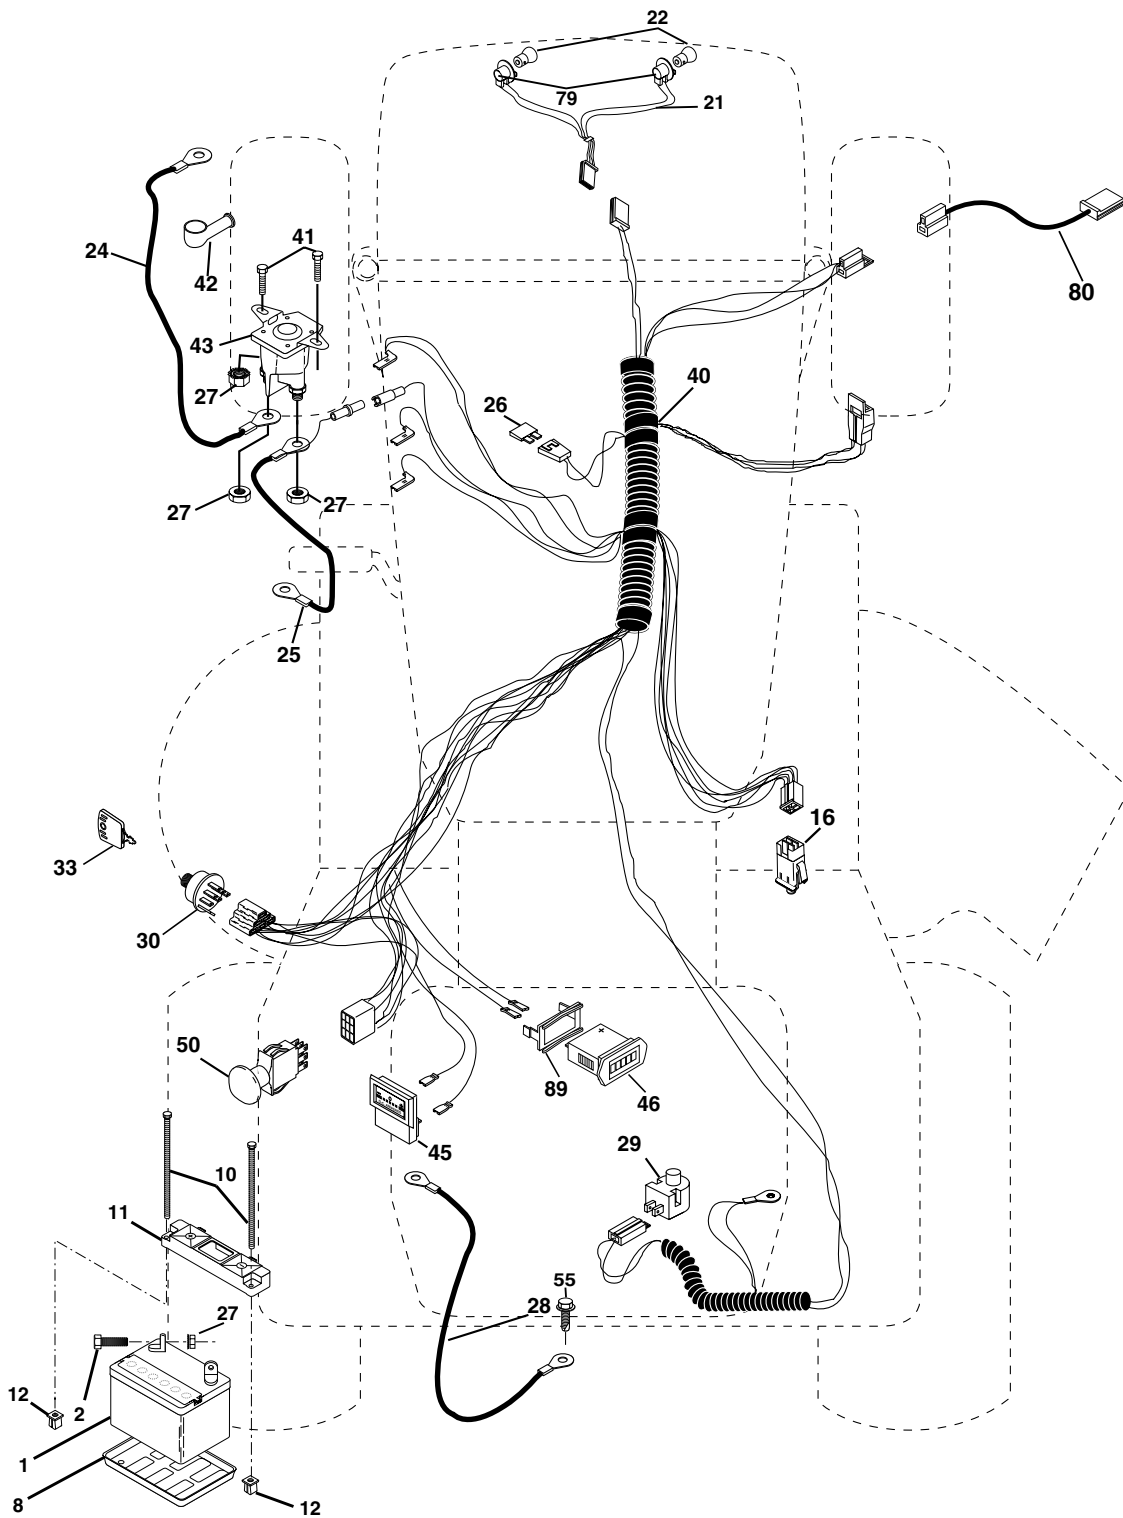

### ELECTRICAL

**ELECTRICAL**                      **TRACTOR - - MODEL NUMBER CO185H42STA**

<b>KEY NO.</b>	<b>PART NO.</b>	<b>DESCRIPTION</b>
1	163465	Battery
2	74760412	Bolt, Hex 1/4-20 x 3/4
8	7603J	Tray, Battery
10	145211	Bolt, Btr Front 1/4-20 x 7-1/2
11	150109	Holddown Battery Front Mount
12	145769	Nut, Push Nylon Battery Front 1/4
16	176138	Switch Interlock
21	175688	Harness, Light
22	4152J	Light Bulb
24	8860R	Cable, Starter
25	146148	Cable, Battery
26	175158	Fuse
27	73510400	Nut Keps Hex 1/4-20 Unc
28	145491	Cable, Ground
29	121305X	Switch, Seat
30	175566	Switch, Ignition
33	140401	Key, Molded
40	188031	Harness, Ignition
41	17720408	Screw Thd Cut 1/4-20 x 1/2
42	131563	Cover, Terminal
43	178861	Solenoid
45	122822X	Ammeter
46	169635	Hourmeter
50	174653	Switch, PTO
55	17490508	Screw Thdrol 5/16-18 x 1/2
79	175242	Socket Asm bulb Twistlock
80	146685	Harness Clutch EVX
89	169639	Bracket Snap-In