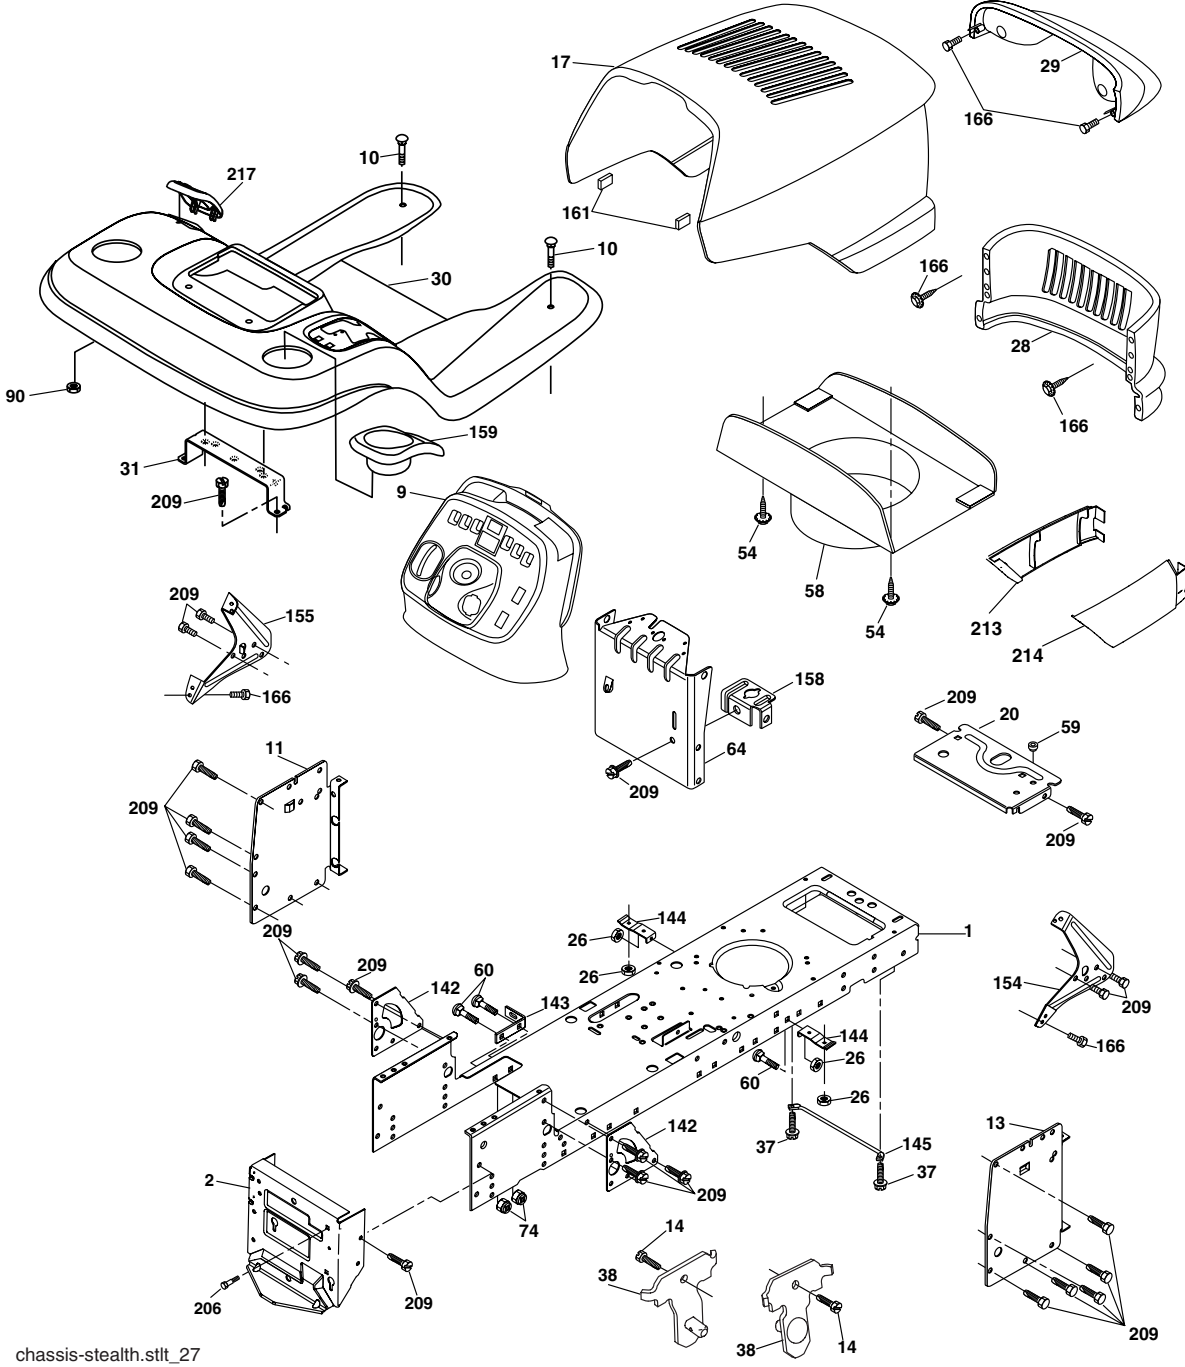

TRACTOR - - MODEL NUMBER CO185H42STA
CHASSIS AND ENCLOSURES

chassis-stealth.sttt_27

**TRACTOR - - MODEL NUMBER CO185H42STA
CHASSIS AND ENCLOSURES**

KEY NO.	PART NO.	DESCRIPTION
1	174619	Chassis
2	176554	Drawbar
9	161566X428	Dash
10	72140608	Bolt RDHD SQNK 3/8-16 x 1
11	167203	Panel, Dash, LH
13	188702X010	Panel, Dash, RH
14	17490608	Screw Thdrol 3/8-16 x 1/2
17	175260X428	Hood Assembly
20	162026	Plate Battery
26	73800600	Locknut, Hex, with Insert 3/8-16 unc
28	175289X428	Grille
29	161840	Lens, Bar
30	188572X428	Fender/Footrest
31	139976	Bracket, Fender/Support
37	17490508	Screw, Thdrol. 5/16-18 x 1/2 TYT
38	175710	Bracket Asm Pivot Mower Rear
54	161464	Screw Hex Wshd 8-18 x 7/8
58	175351	Duct Hood
59	187495	Bushing 1.375 OD
60	72140606	Bolt Rdhd Sqnk 3/8-16 unc x 3/4
64	174997	Dash Lower
74	73680600	Nut Crownlock 3/8-16 unc
90	124346X	Nut Self Thrd Wshd 1/4 Zinc
142	175702	Plate Reinforcement
143	186689	Bracket Swaybar Chassis
144	175582	Bracket Footrest
145	156524	Rod Pivot Chassis/Hood
154	161897	Bracket Dash Rh
155	161900	Bracket Dash Lh
158	162037	Parking Brake Bkrt
159	179950X428	Cupholder
161	164655	Bumper Extrusion .600 x 3.50
166	191611	Screw 10 x 3/4 Single Lead-Hex
206	170165	Bolt Shoulder 5/16-18
209	17000612	Screw Hexwsh Thdr 3/8-16 x 3/4
213	169848X428	Skirt Grille LH
214	169847X428	Skirt Grille RH
217	179132X428	Console Fuel Window

NOTE: All component dimensions given in U.S. inches
1 inch = 25.4 mm