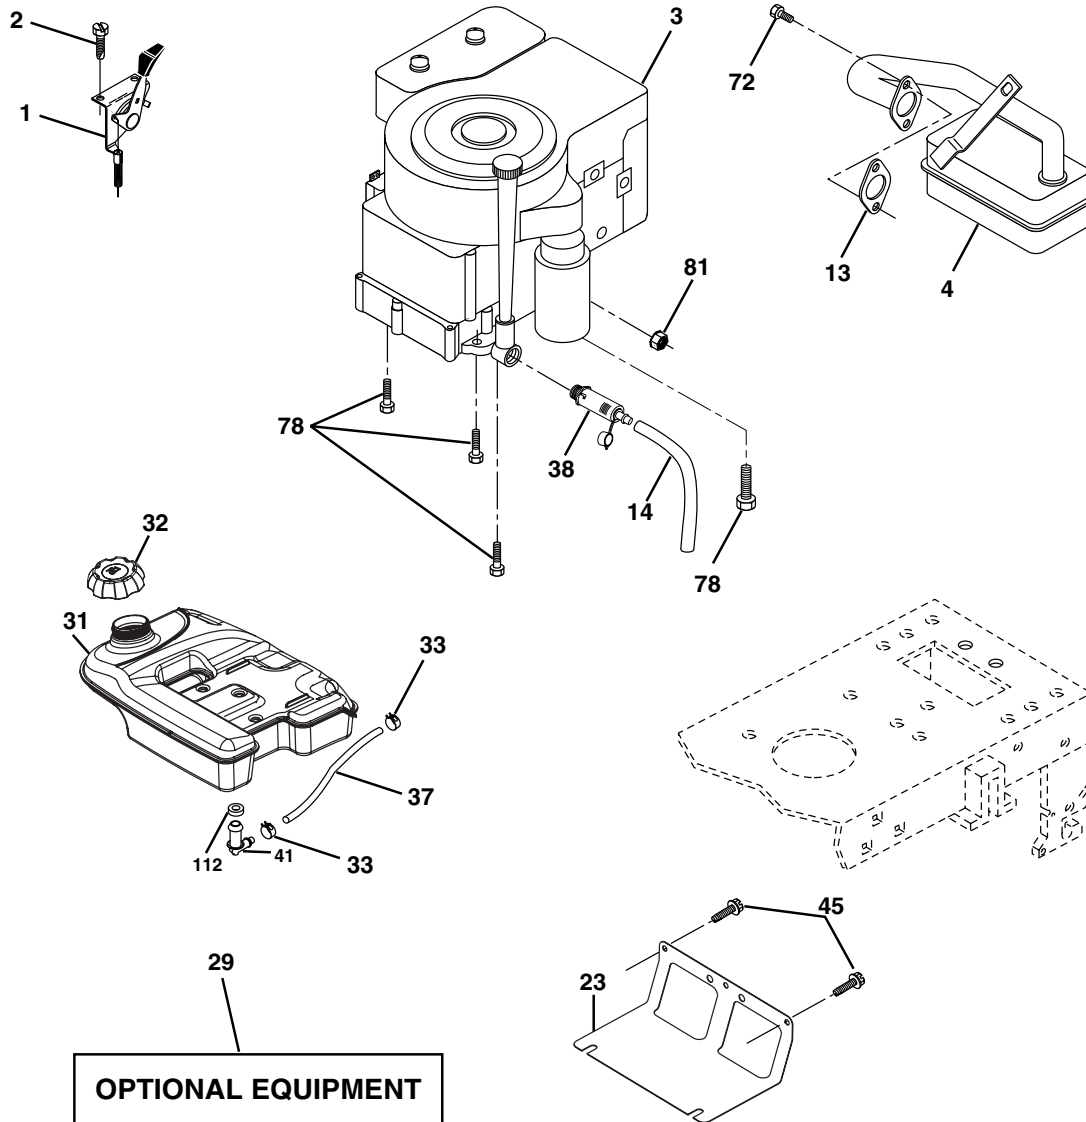

TRACTOR - - MODEL NUMBER CO185H42STA

ENGINE

OPTIONAL EQUIPMENT
Spark Arrester

engine-bs.1cyl_51

KEY PART NO.	PART NO.	DESCRIPTION
1	176636X428	Control Throttle
2	171875	Screw Hwhd Hi-Lo #13-16 x 3/4
3	-----	Engine, Briggs Model 31P777 (Order parts for Engine Manufacturer)
4	137352	Muffler Asm Twin Lo-Tone
13	165291	Muffler Gasket
14	148456	Tube Drain oil
23	169837	Shield Heat
29	137180	Kit Spark Arrestor (Flat Scrn)
31	179022	Tank Fuel
32	179124X428	Cap Asm Fuel
33	123487X	Clamp Hose Black
37	8543R	Line Fuel
38	181654	Plug Drain Oil Easy

KEY PART NO.	PART NO.	DESCRIPTION
41	139277	Stem Tank Fuel
45	17000612	Screw Hexwsh Thdr 3/8-16 x 3/4
72	183906	Screw 5/16-18 x 1
78	17060620	Screw 3/8-16 x 1-1/4
81	73510400	Nut Keps Hex 1/4-20 unc
112	3645J	Bushing

NOTE: All component dimensions given in U.S. inches
1 inch = 25.4 mm
For engine service and replacement parts, call the toll free number for your engine manufacturer listed below:
Briggs & Stratton 1-800-233-3723
Kohler Co. 1-800-544-2444
Tecumseh Products 1-800-558-5402
Honda Engines 1-800-426-7701
Kawasaki 1-800-460-5688