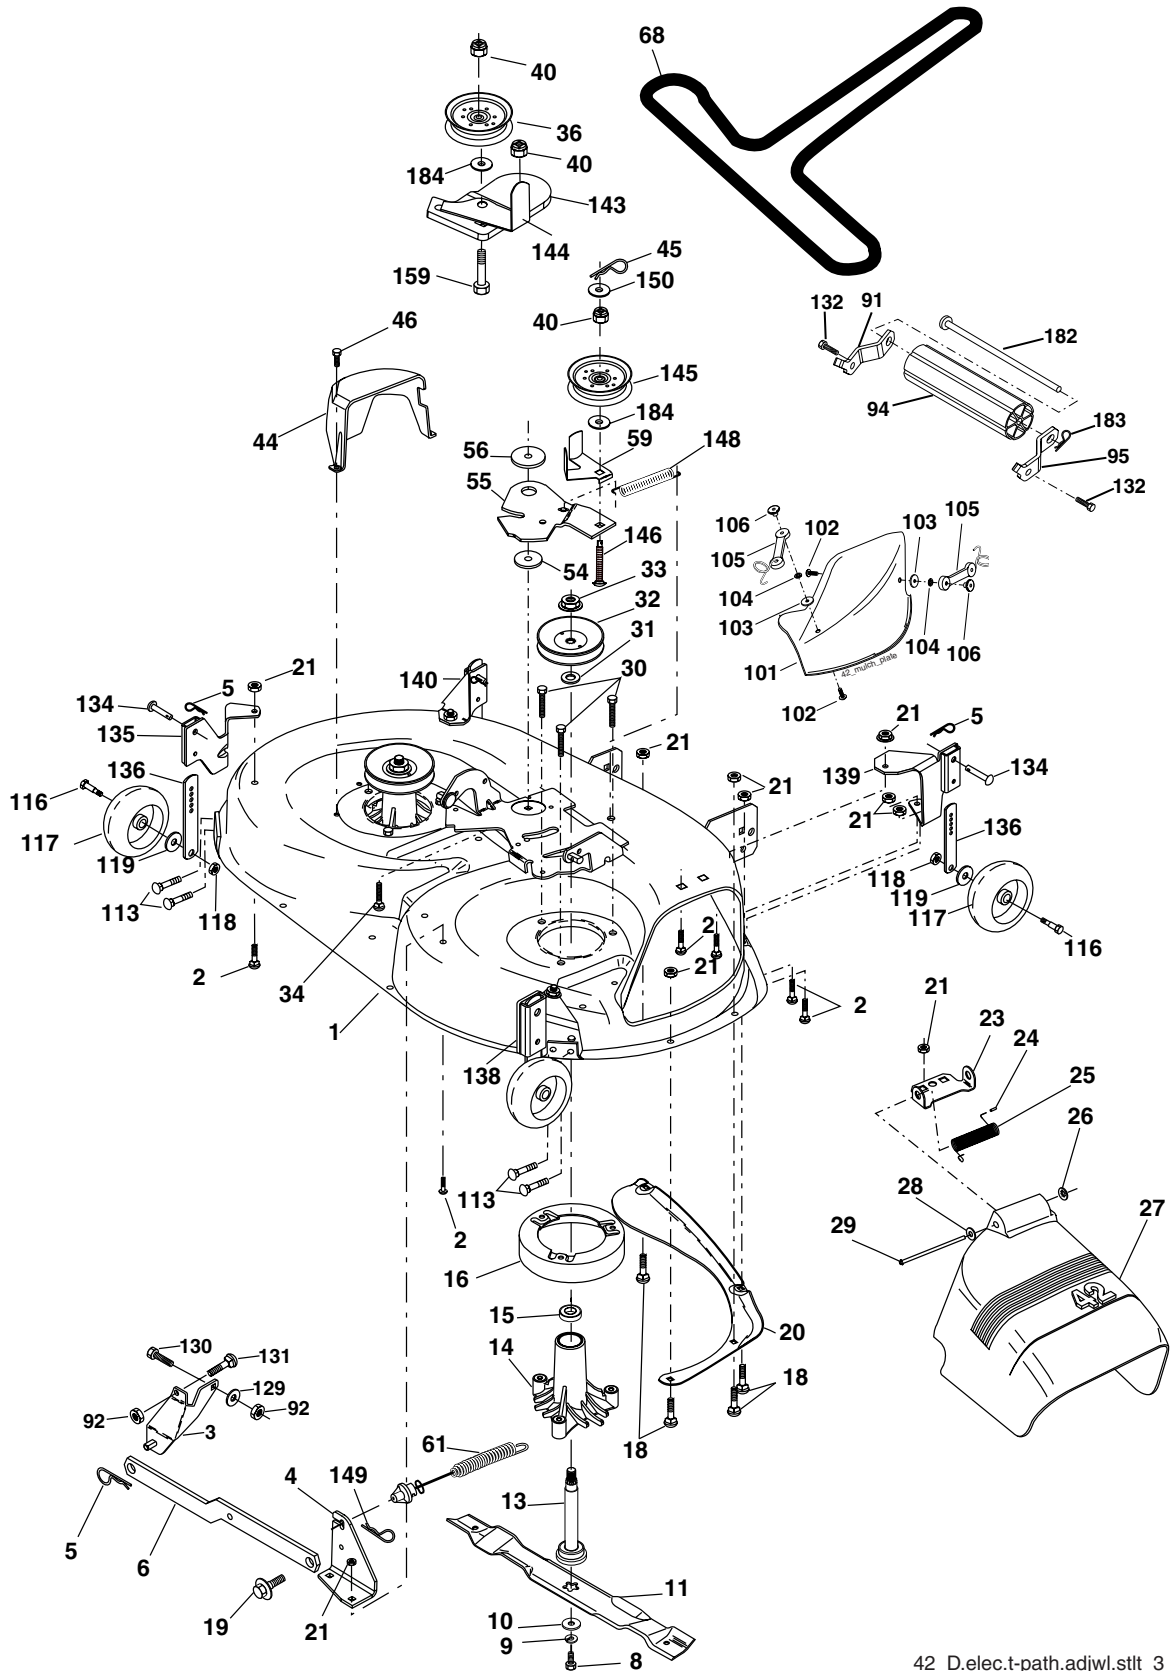

TRACTOR - - MODEL NUMBER CO185H42STA

MOWER DECK

42_D.elec.t-path.adjwl.stlt_3

TRACTOR - - MODEL NUMBER CO185H42STA

MOWER DECK

KEY NO.	PART NO.	DESCRIPTION	KEY NO.	PART NO.	DESCRIPTION
1	182032	Mower Housing	92	73800600	Locknut, Hex W/Wsh 3/8-16 unc
2	72140506	Bolt	94	132264	Roller Nose
3	138017	Bracket Assembly,Sway Bar, Front	95	180533	Bracket Roller Nose RH
4	165460	Bracket Sway Bar 38/42"	101	136420	Cover Mulching 42" Black
5	4939M	Retainer Spring	102	71081010	Screw Truss Hd Phil10-24 x 5/8
6	178024	Bar Sway Deck	103	19061216	Washer #10
8	850857	Bolt, Hex 3/8-24 x 1.25 Gr. 8	104	10071000	Washer Lock
9	10030600	Washer, Lock	105	160793	Latch Asm Bagger
10	140296	Washer, Hardened (The following blades are available)	106	2029J	Nut Weld
11	134149	Blade, 42" Mulching STD (For mulching mowers only)	113	17060512	Screw 5/16-18
--	139775	Blade, 42" Mulching Premium (For better wear when mulching)	116	4898H	Bolt, Shoulder
--	138971	Blade, 42" Hi-Lift (For bagging or discharge)	117	165746	Wheel, Gauge
13	137645	Shaft Assembly, Mandrel, Vented (Incl. Key Number 6)	118	73930600	Nut, Crownlock 3/8-1
14	128774	Housing, Mandrel, Vented	119	19121414	Washer 13/32 x 7/8 x 14 Ga.
15	110485X	Bearing, Ball, Mandrel	129	19131312	Washer 13/32 x 13/16 x 12 Ga.
16	174493	Stripper, Mower Deck	130	74780616	Bolt, Fin Hex 3/8-16 unc x 1Gr. 5
18	72140505	Bolt, Carriage 5/16-18 x 5/8	131	72140608	Bolt Rdhd Sqnk 3/8-16 unc x 1
19	132827	Bolt, Shoulder	132	17000612	Screw 3/8-16 x 3/4
20	159770	Baffle, Vortex	134	156941	Pin Head Rivet
21	73680500	Nut, Crownlock 5/16-18 unc	135	159765	Bracket Asm. Wheel Gauge Rear LH
23	177563	Bracket, Deflector	136	155986	Bar Adj. Gauge Wheel
24	105304X	Cap, Sleeve	138	159763	Bracket Asm. Wheel Gauge Rear RH
25	123713X	Spring, Torsion, Deflector	139	159767	Bracket Asm. Wheel Gauge Front RH
26	110452X	Nut, Push	140	159768	Bracket Asm. Wheel Gauge Front LH
27	130968X428	Shield, Deflector	143	157109	Bracket Arm Idler 42"
28	19111016	Washer 11/32 x 5/8 x 16 Ga.	144	173441	Keeper Belt 42" Clutch Cable
29	131491	Rod, Hinge	145	173437	Pulley Idler Flat
30	173984	Screw Thdrol Rolling Wsh Hd	146	173443	Bolt Carraige Idler
31	187690	Washer, Spacer	148	169022	Spring Return Idler
32	173436	Pulley, Mandrel	149	165898	Retainer Spring Yellow Zinc
33	178342	Nut, Toplock, Flanged	150	19091210	Washer 9/32 x 3/4 x 10 Ga.
34	72110612	Bolt	159	72140614	Bolt Rdhd Sqn 3/8-16 unc x 1-3/4
36	173438	Pulley, Idler, Flat	182	179126	Rod Roller Nose
37	19131316	Washer 13/32 x 13/16 x 16 Ga.	183	163552	Retainer Spring
40	73900600	Nut, Lock 3/8-16 unc	184	19131410	Washer 3/8
44	140088	Guard, Mandrel, L.H.	--	130794	Mandrel Assembly (Includes housing, shaft and shaft hardware only-pulley not included)
45	4497H	Retainer	--	181542	Replacement Mower, Complete (Std. Deck-Order separately mulch cover, gauge wheels and nose roller components key nos. 101 - 106, 5, 116 - 119, 134, 136 and 91, 94, 95, 132, 182, 183).
46	137729	Screw, Thd. Roll 1/4-20 x 5/8			
54	178515	Washer, Hardened			
55	155046	Arm, Idler			
56	122052X	Spacer, Retainer			
59	173442	Guard, Tuv Idler			
61	174882	Spring Ext Elect Clutch			
68	174883	V-Belt			
91	180532	Bracket Roller Nose LH			

NOTE: All component dimensions given in U.S.inches
1 inch = 25.4 mm