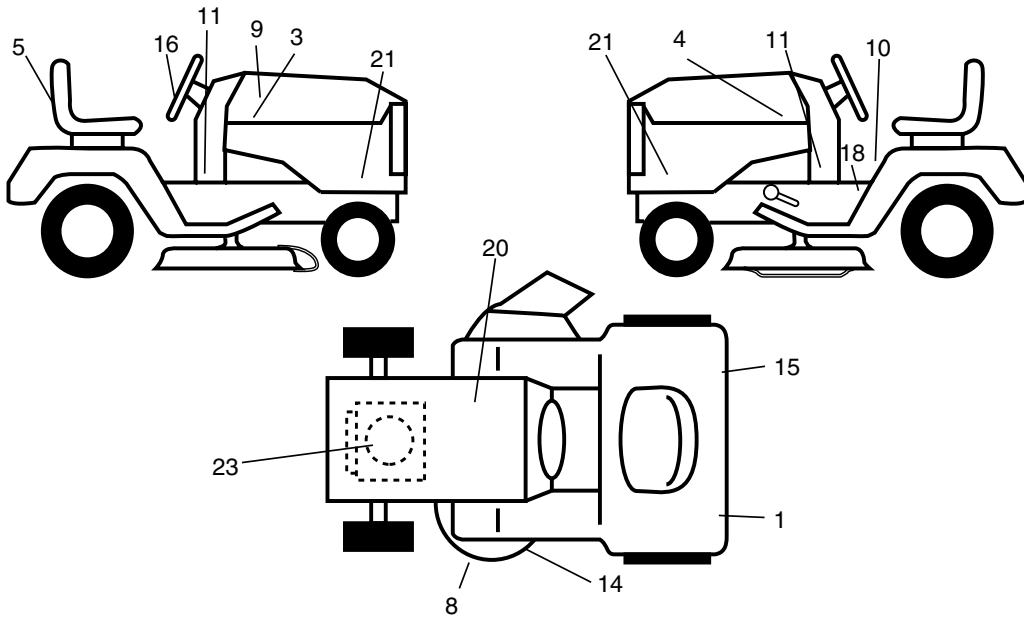

TRACTOR -- MODEL NUMBER CO185H42STA

DECALS

KEY PART NO. NO.

KEY PART NO.	NO.	DESCRIPTION
1	187407	Reflector, LH
3	176272	Decal, Hood RH
4	176273	Decal, Hood LH
5	172740	Decal, Fender
8	179128	Decal, Deck, Caution
9	189342	Decal, Replacement Hood
10	157141	Decal, Fender, Danger
11	191648	Decal, Panel, Dash
14	160396	Decal, V-Belt, Schematic
15	187408	Decal, Reflector, RH

KEY PART NO. NO.

KEY PART NO.	NO.	DESCRIPTION
16	172743	Decal, Steering Wheel
18	156811	Decal, Fender Opr.
20	145004	Decal, Battery
21	189289	Decal, Hood, Side Panel
23	189288	Decal, Engine
--	184310X428	Pad, Footrest, ST/LT, LH
--	184311X428	Pad, Footrest, ST/LT, RH
--	166960	Decal By-Pass
--	191641	Manual, Owner's, English
--	191642	Manual, Owner's, Spanish