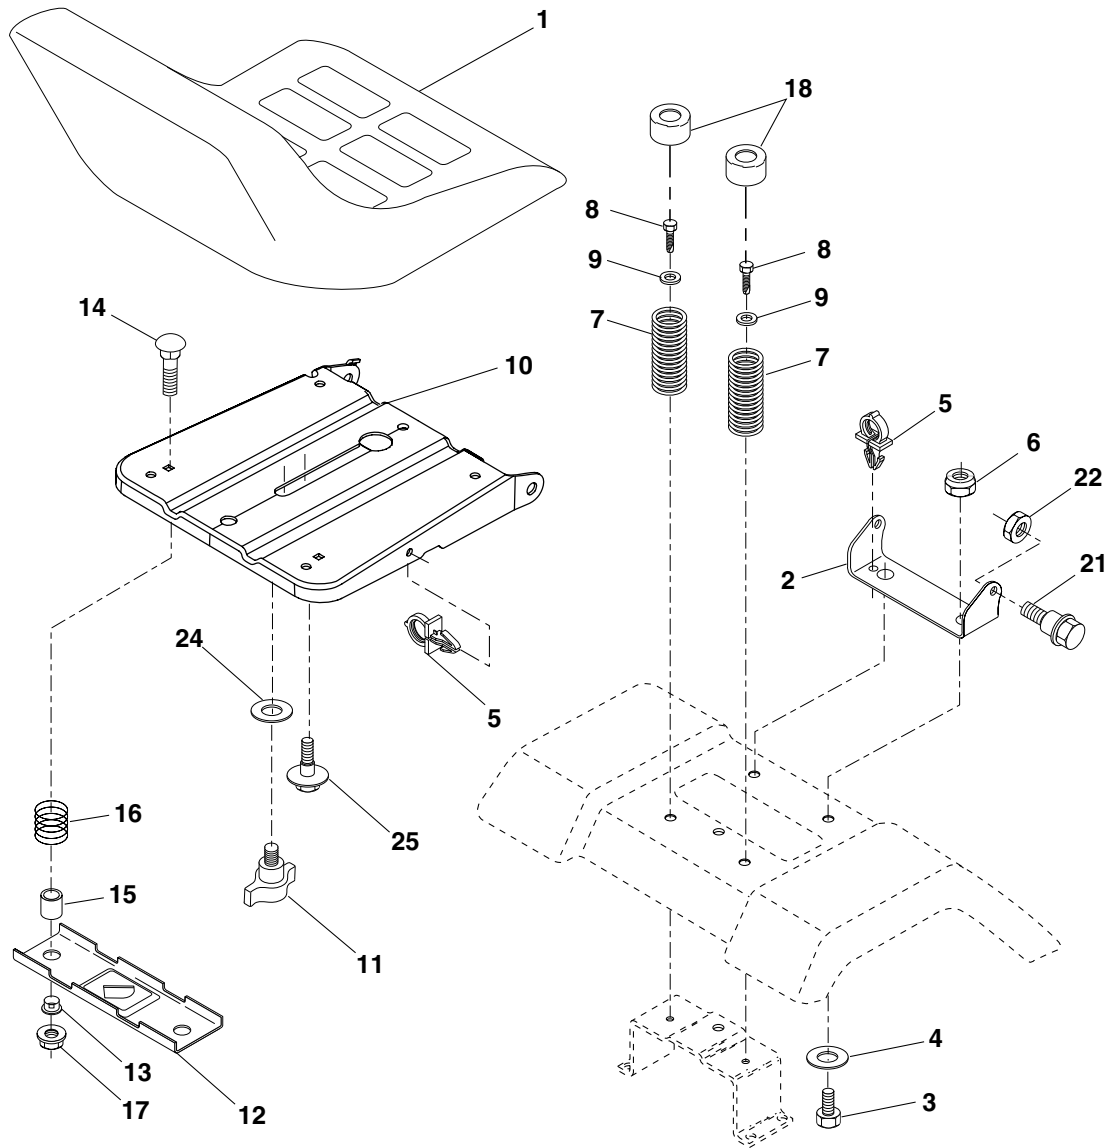

TRACTOR - - MODEL NUMBER CO185H42STA

SEAT ASSEMBLY

seat_lt.knob_2

KEY PART NO.	PART NO.	DESCRIPTION
1	189022	Seat
2	140551	Bracket Pivot Seat
3	71110616	Bolt Fin Hex 3/8-16 unc x 1
4	19131610	Washer 13/32 x 1 x 10 Ga
5	145006	Clip Push-In
6	73800600	Nut Hex w/Ins. 3/8-16 unc
7	124181X	Spring Seat Cprsn
8	17000616	Screw 3/8-16 x 1-1/2
9	19131614	Washer 13/32 x 1 x 14 Ga.
10	182493	Pan Seat
11	166369	Knob Seat Adj. Wingnut
12	121246X	Bracket Mounting Switch

KEY PART NO.	PART NO.	DESCRIPTION
13	121248X	Bushing Snap Blk Nyl 50 Id
14	72050412	Bolt Rdhd Sqnk 1/4-20 x 1-1/2
15	121249X	Spacer Split 28x .88 Zinc
16	123740X	Spring Cprsn Plate 1.310 Ga
17	123976X	Nut Lock 1/4 Lge Flg Gr. 5 Zinc
18	124238X	Cap Spring Seat
21	171852	Bolt Shoulder 5/16-18 unc
22	73800500	Nut Hex Lock W/Ins 5/16-18
24	19171912	Washer 17/32 x 1-3/16 x 12 Ga.
25	127018X	Bolt Shoulder 5/16-18 x 62

NOTE: All component dimensions given in U.S. inches
1 inch = 25.4 mm