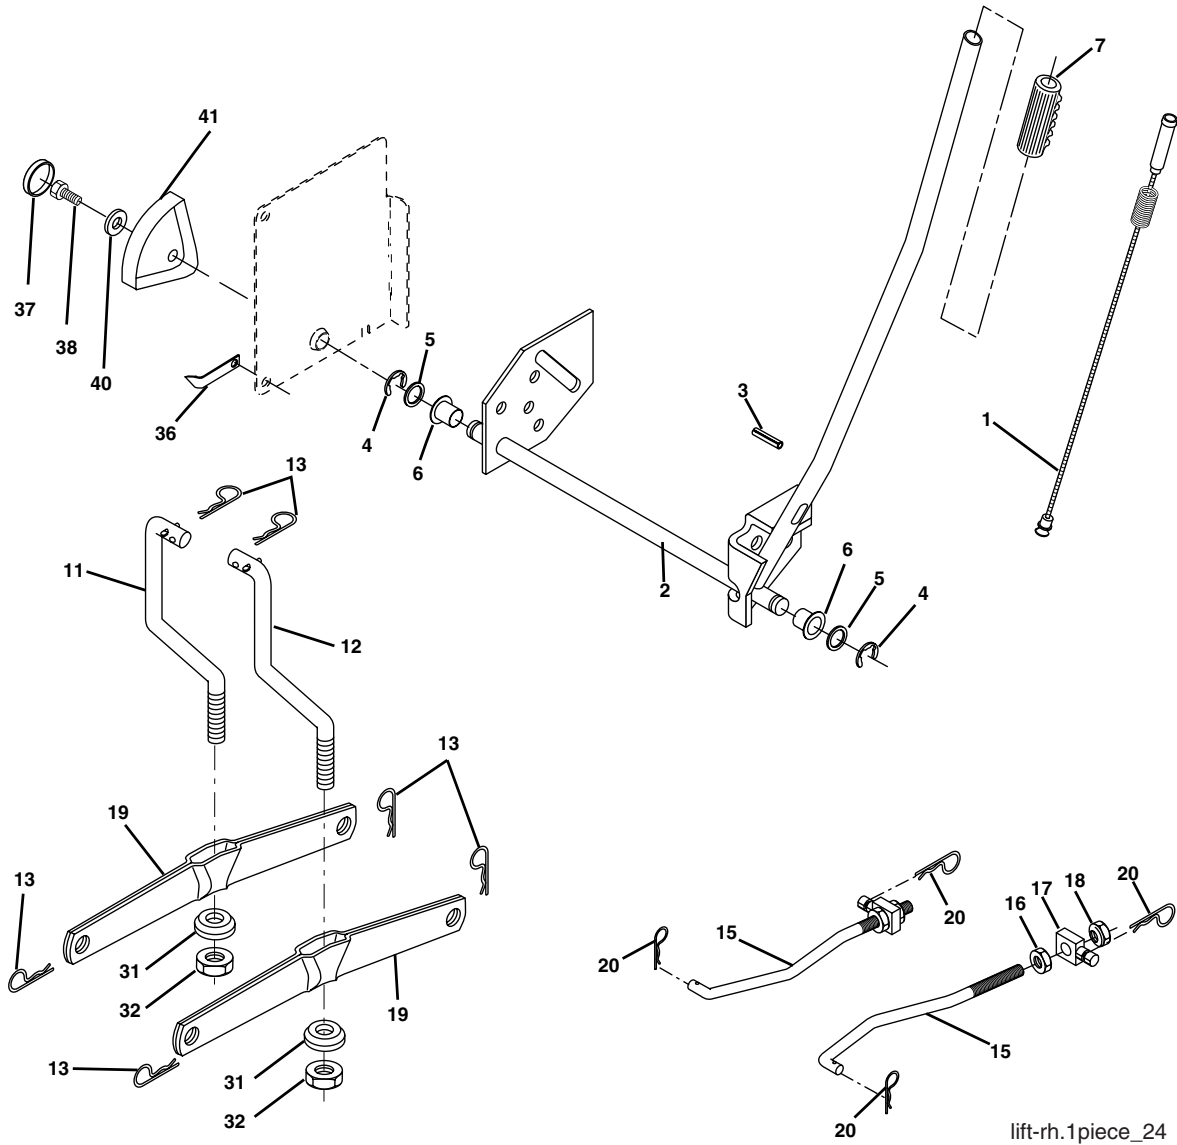

TRACTOR - - MODEL NUMBER CO185H42STA

LIFT ASSEMBLY

KEY PART NO.	NO.	DESCRIPTION
1	179504	Plunger Assembly
2	159476	Shaft Assembly, Lift
3	188822	Pin, Groove
4	12000002	E-Ring
5	19211621	Washer 21/32 x 1 x 21 Ga.
6	120183X	Bearing, Nylon
7	175830	Grip, Handle, Fluted
11	139865	Link, Lift, L.H.
12	139866	Link, Lift, R.H.
13	4939M	Retainer Spring
15	173288	Link Front Sus.
16	73350800	Nut Hex Jam 1/2-13 unc
17	175689	Trunnion Front Susp.

KEY PART NO.	NO.	DESCRIPTION
18	73800800	Nut Lock w/Wsh 1/2-13 unc
19	139868	Arm Asm. Suspension Mower
20	163552	Retainer Spring
31	169865	Bearing Pivot Lift
32	73540600	Nut Crownlock 3/8-24
36	155097	Pointer Height Indicator
37	123935X	Plug Hole
38	17060516	Screw 5/16-18 x 1
40	19112410	Washer 11/32 x 1-1/2 x 10 Ga.
41	155098	Indicator Height Sttt

NOTE: All component dimensions given in U.S. inches
1 inch = 25.4 mm