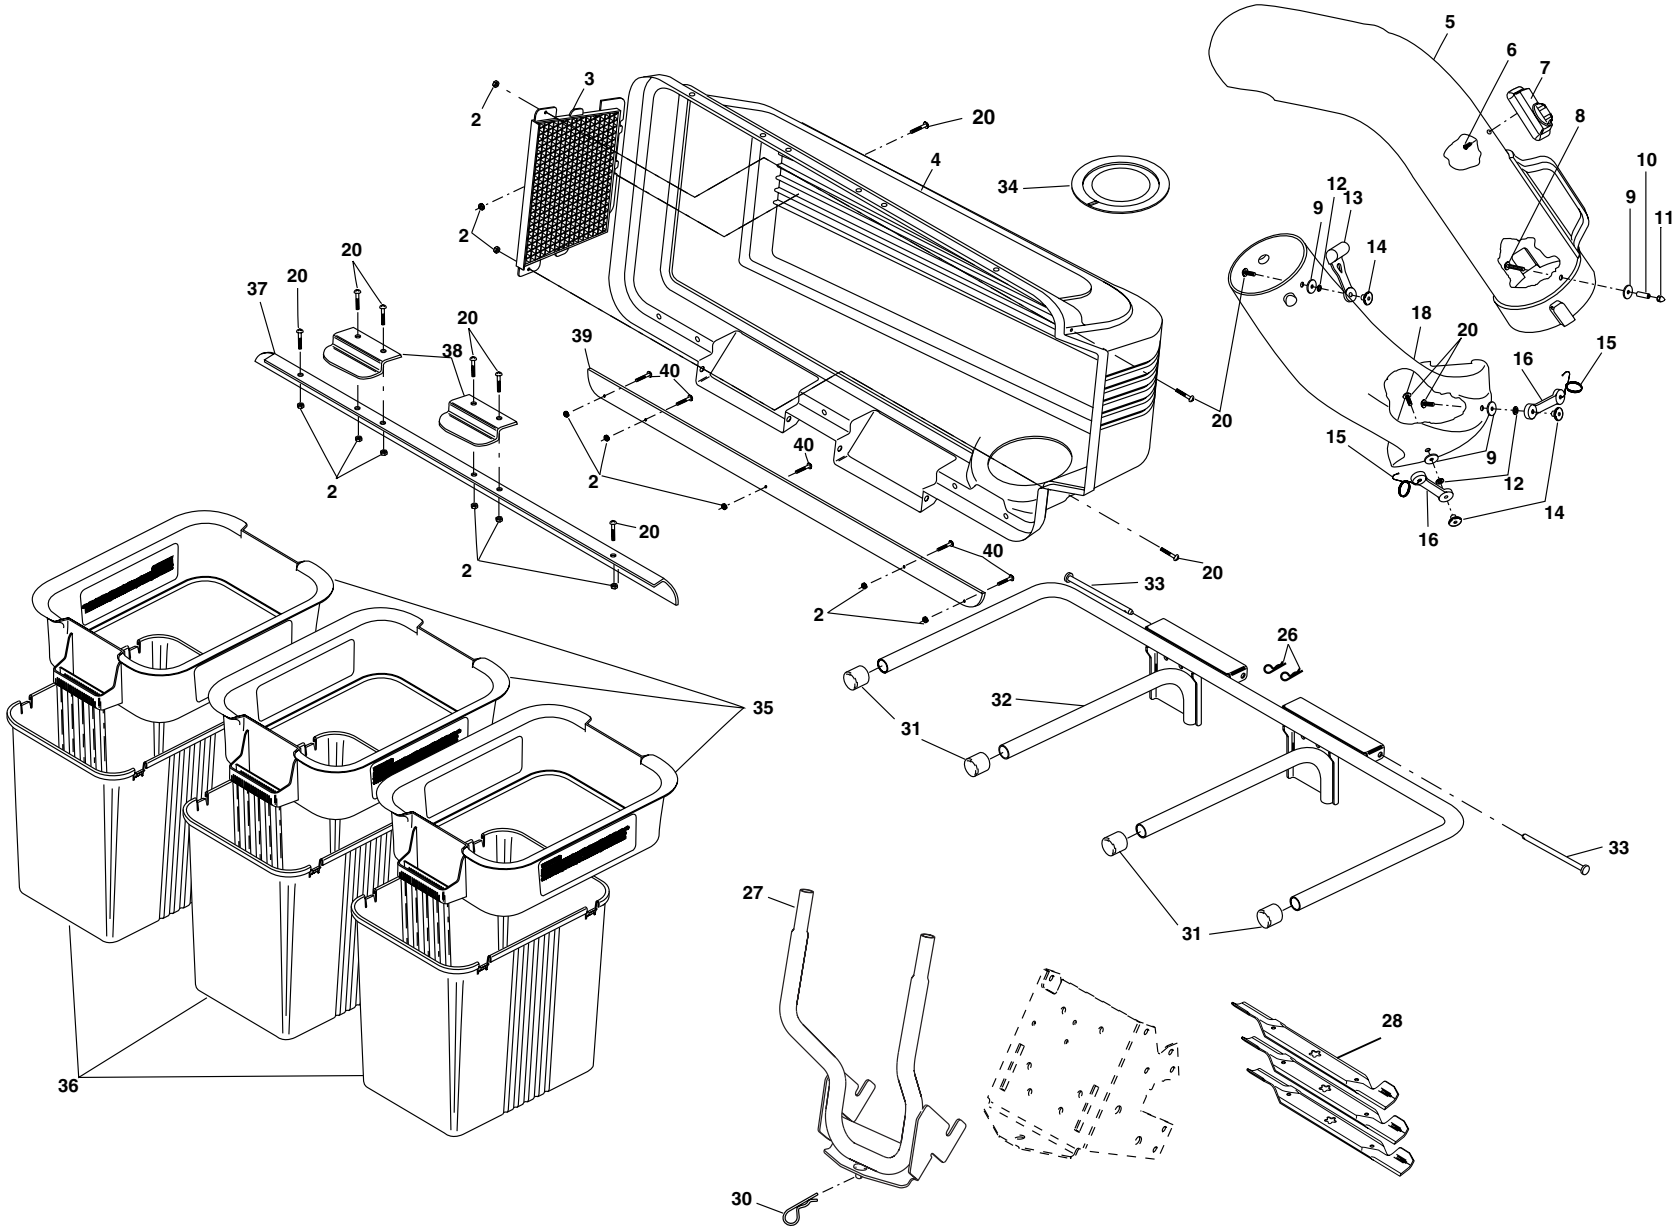

REPAIR PARTS/PIÈCES DE RECHANGE

GRASS CATCHER - - MODEL NUMBER GTB54A / RAMASSE-HERBE - - NUMÉRO DE MODÈLE GTB54A

REPAIR PARTS/PIÈCES DE RECHANGE

GRASS CATCHER - - MODEL NUMBER GTB54A / RAMASSE-HERBE - - NUMÉRO DE MODÈLE GTB54A

| KEY NO. | PART NO. | DESCRIPTION | KEY NO. | PART NO. | DESCRIPTION |
|---------|-----------|--------------------------------------------|---------|-----------|----------------------|
| 2 | 532069180 | Nut, Crownlock #10-24 | 18 | 532187300 | Chute, Lower |
| 3 | 532127533 | Screen, Cover | 20 | 871161010 | Screw #10-24 x 5/8 |
| 4 | 532139850 | Cover Assembly (Includes 3, 37, 38, 39) | 26 | 532124670 | Spring, Retainer |
| 5 | 532187299 | Chute, Upper | 27 | 532176987 | Support Assembly |
| 6 | 818021008 | Screw, Special #10-14x1/2 | 28 | 532187256 | Blade, 54" High Lift |
| 7 | 532140572 | Dump bag Indicator | 30 | 532165898 | Spring, Retainer |
| 8 | 532087175 | Screw, #10-24 x 1-1/8 | 31 | 532174083 | Plug, Tubing End |
| 9 | 819061216 | Washer 3/16x3/4x16 Ga. | 32 | 532176990 | Bagger, Frame |
| 10 | 532007206 | Spacer, Split | 33 | 532128600 | Pin, Hinge |
| 11 | 532060867 | Nut, Acorn #10-24 | 34 | 532127534 | Gasket, Cover |
| 12 | 810071000 | Washer, lock | 35 | 532183286 | Container, Top |
| 13 | 532109808 | Latch, Chute | 36 | 532129586 | Container, Bottom |
| 14 | 532125004 | Nut, Weld | 37 | 532134637 | Seal, Cover |
| 15 | 532130760 | Latch, Hook | 38 | 532130895 | Latch Handle, Cover |
| 16 | 532130759 | Rubber, Latch | 39 | 532186601 | Strip, Reinforcement |
| | | | 40 | 871141008 | Screw #10-24 x 1/2 |
| | | | — | 532190226 | Owner's Manual |