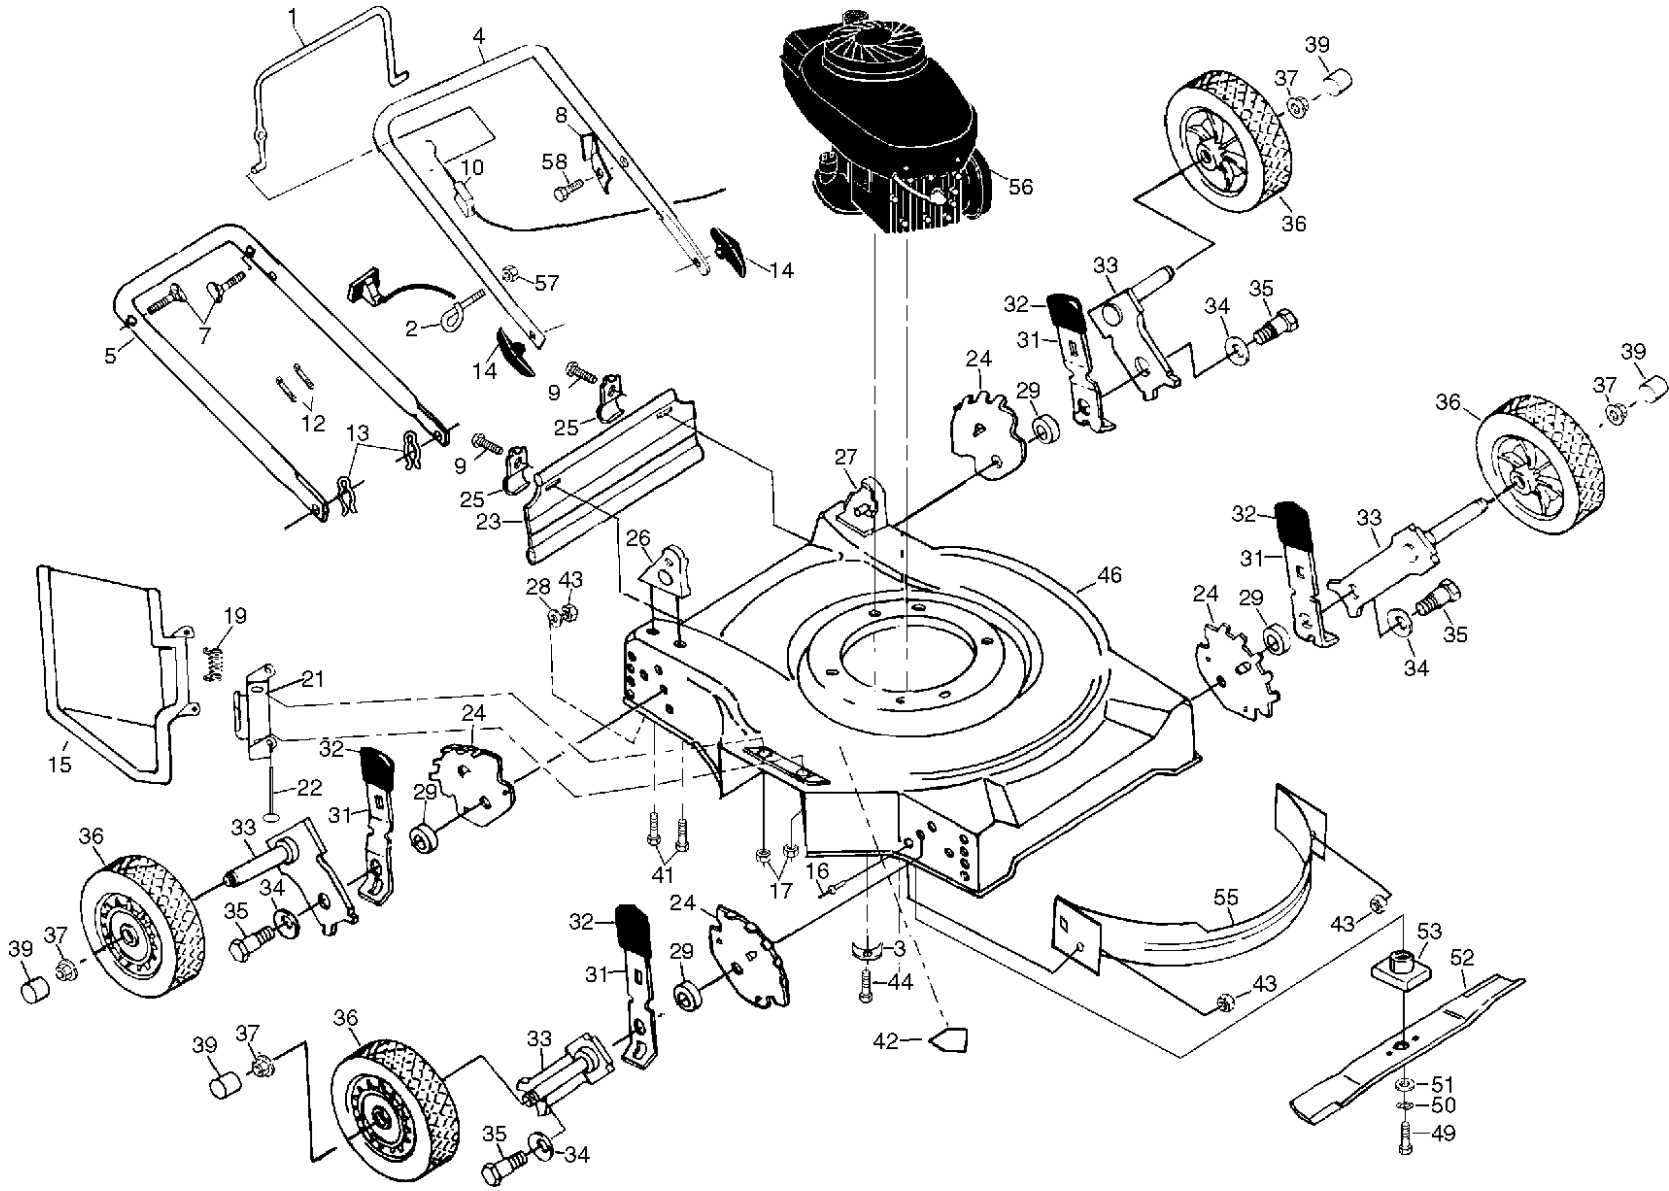

ROTARY LAWN MOWER -- MODEL NUMBER P35TN20SF

ROTARY LAWN MOWER - - MODEL NUMBER P35TN20SF

KEY NO.	PART NO.	DESCRIPTION	KEY NO.	PART NO.	DESCRIPTION
1	131696	Control Bar	33	145935X479	Axle Arm Assembly
2	179585	Rope Guide	34	62335	Belleville Washer
3	851201X004	Engine Washer	35	142748	Shoulder Bolt
4	183496X479	Upper Handle	36	700263	Wheel and Tire Assembly
5	151590X479	Lower Handle	37	83923	Nut
7	131959	Handle Bolt 5/16-18 x 1-3/4	39	800090	Hubcap
8	850733X004	Up-Stop Bracket	41	149741	Thread Cutting Screw 5/16-18 x 3/4
9	750097	Hex Washer Head Screw #10-24 x 1/2	42	85463	Danger Decal
10	153892	Engine Zone Control Cable	43	751592	Locknut 3/8-16
12	66426	Wire Tie	44	150406	Hex Head Thread Rolling Screw 3/8-16 x 1-1/8
13	51793	Hair Pin Cotter	46	171089	Lawn Mower Housing
14	136376	STD. Knobs	49	851084	Hex Head Screw 3/8-24 x 1-3/8 (Grd.8)
15	752052	Discharge Guard	50	850263	Helical Lock washer 3/8
16	128415	Rivet	51	851074	Hardened Washer
17	63601	Locknut 1/4-20	52	850972	Blade 20
19	851855	Torsion Spring	53	850977	Blade Adapter
21	88602	Hinge Deflector	55	700839X479	Front Baffle
22	150215	Hinge Rod	56	- - -	Engine, Tecumseh, Model Number LEV80 (Order parts from engine manufacturer)
23	140543	Rear Deflector			Nut, Hex 1/4-20
24	750085X007	Wheel Adjusting Bracket	57	132004	Screw, Thd., Roll. #10-24 x .50
25	87584X004	Deflector Bracket	58	750634	Warning Decal (Not Shown)
26	170345X479	Handle Bracket Assembly (Right)	--	161058	Replacement Parts Manual
27	170346X479	Handle Bracket Assembly (Left)	--	183866	Operator's Manual (English)
28	61537	Washer	--	172782	Operator's Manual (Spanish)
29	146630	Spacer	--	172784	
31	700331X004	Selector Spring			
32	87877	Selector Knob			

NOTE: All component dimensions given in U.S. inches
1 inch = 25.4 mm