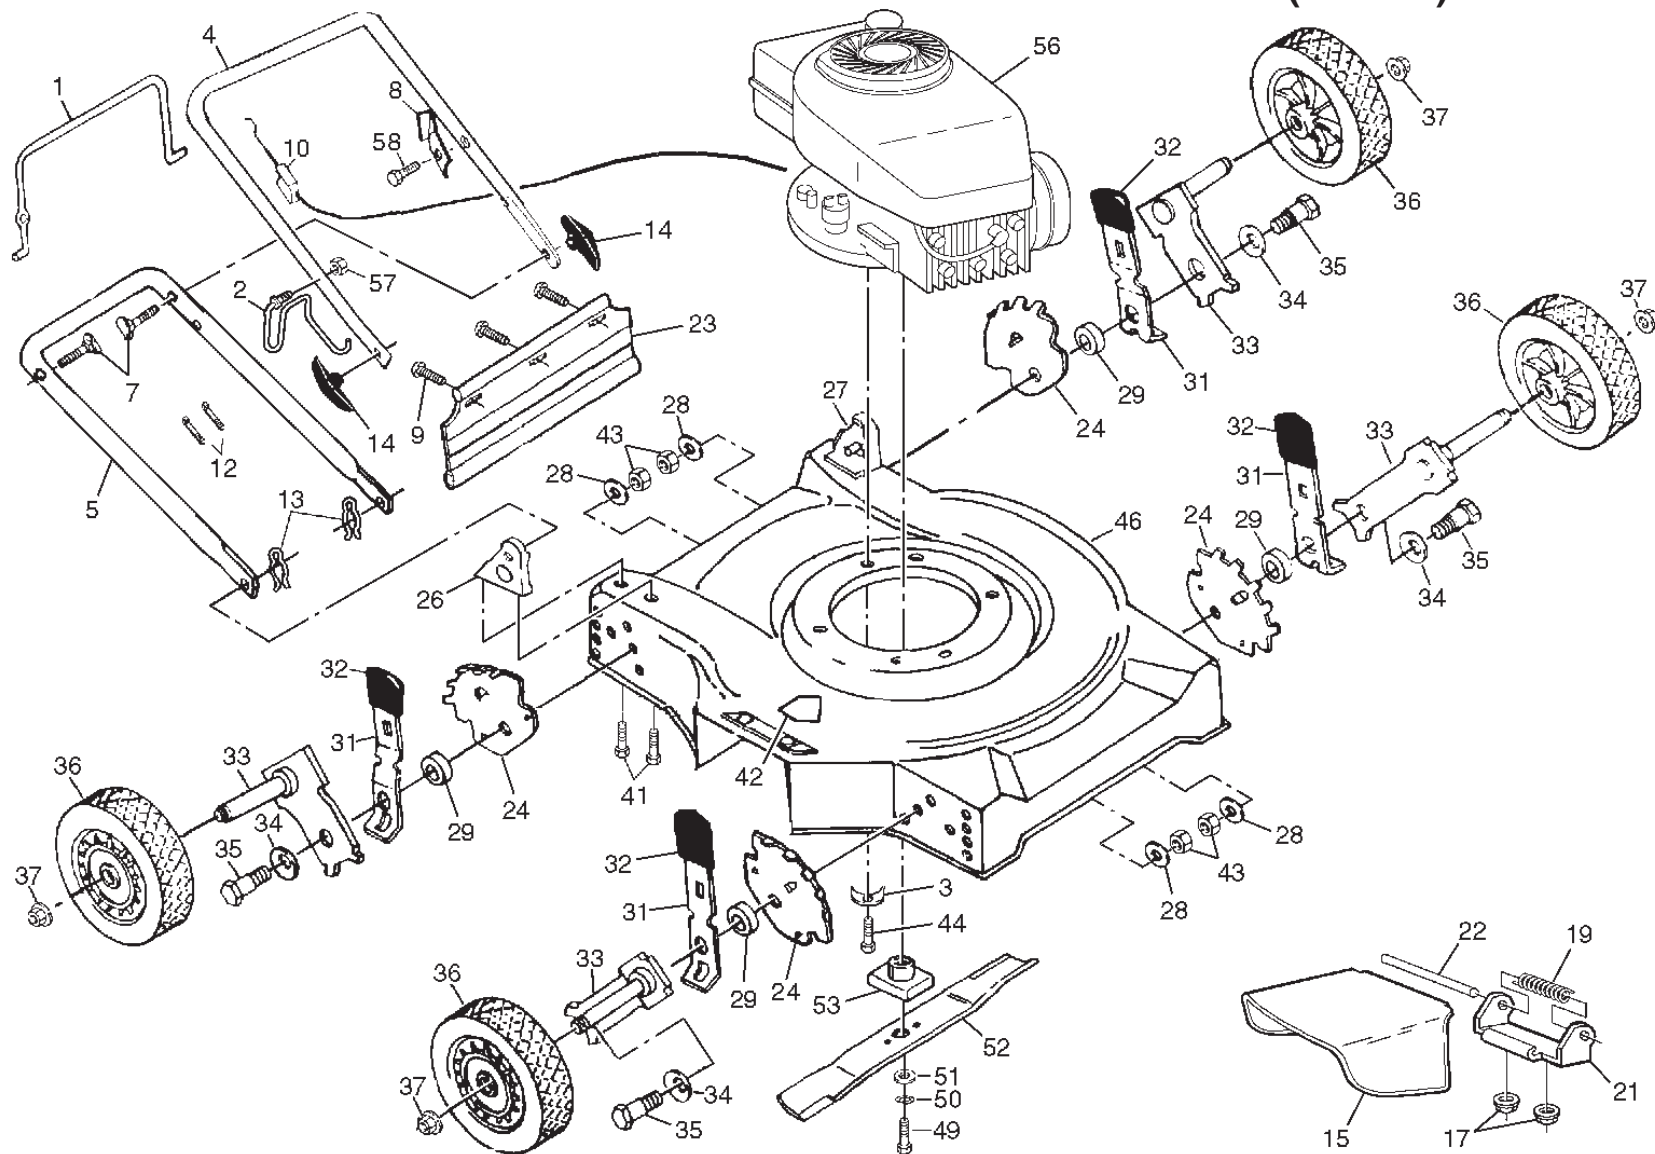

# ROTARY LAWN MOWER -- MODEL NUMBER P4TN20SA (386990)

## ROTARY LAWN MOWER - - MODEL NUMBER P4TN20SA (386990)

3

KEY NO.	PART NO.	DESCRIPTION	KEY NO.	PART NO.	DESCRIPTION
1	131696	Control Bar	34	62335	Belleville Washer
2	186079	Rope Guide / Anti-Fold Bracket	35	142748	Shoulder Bolt
3	851201X004	Engine Washer	36	800060	Wheel and Tire Assembly
4	183496X479	Upper Handle	37	83923	Nut, Hex
5	151590X479	Lower Handle	41	149741	Thread Cutting Screw 5/16-18 x 3/4
7	131959	Handle Bolt 5/16-18 x 1-3/4	42	85463	Danger Decal
8	850733X004	Up-Stop Bracket	43	751592	Locknut 3/8-16
9	189241	Hex Washer Head Screw #10-24 x 1/2	44	150406	Hex Head Thread Rolling Screw 3/8-16 x 1-1/8
10	164322	Engine Zone Control Cable	46	189431	Kit, Lawn Mower Housing
12	66426	Wire Tie	49	851084	Hex Head Screw 3/8-24 x 1-3/8 Grade 8
13	51793	Hairpin Cotter	50	850263	Helical Lock washer 3/8
14	136376	Knob	51	851074	Hardened Washer
15	752052	Discharge Guard	52	145106	Blade, 20"
17	73800400	Locknut 1/4-20	53	850977	Blade Adapter
19	851855	Torsion Spring	56	---	Engine, Tecumseh, Model Number LV148EA (For engine service and replacement parts, call Tecumseh at 1-800-558-5402)
21	88602	Hinge Deflector			
22	150215	Hinge Rod			
23	189240	Rear Deflector	57	132004	Nut, Hex
24	750085X007	Wheel Adjusting Bracket	58	750634	Screw
26	170345X479	Handle Bracket Assembly, Right	--	161058	Warning Decal (Not Shown)
27	170346X479	Handle Bracket Assembly, Left	--	172782	Operator's Manual, English
28	61537	Washer	--	172784	Operator's Manual, Spanish
29	146630	Spacer	--	189430	Replacement Parts Manual, English
31	700331X004	Selector Spring			
32	87877	Selector Knob			
33	145935X479	Axle Arm Assembly			

**NOTE:** All component dimensions given in U.S. inches.  
1 inch = 25.4 mm