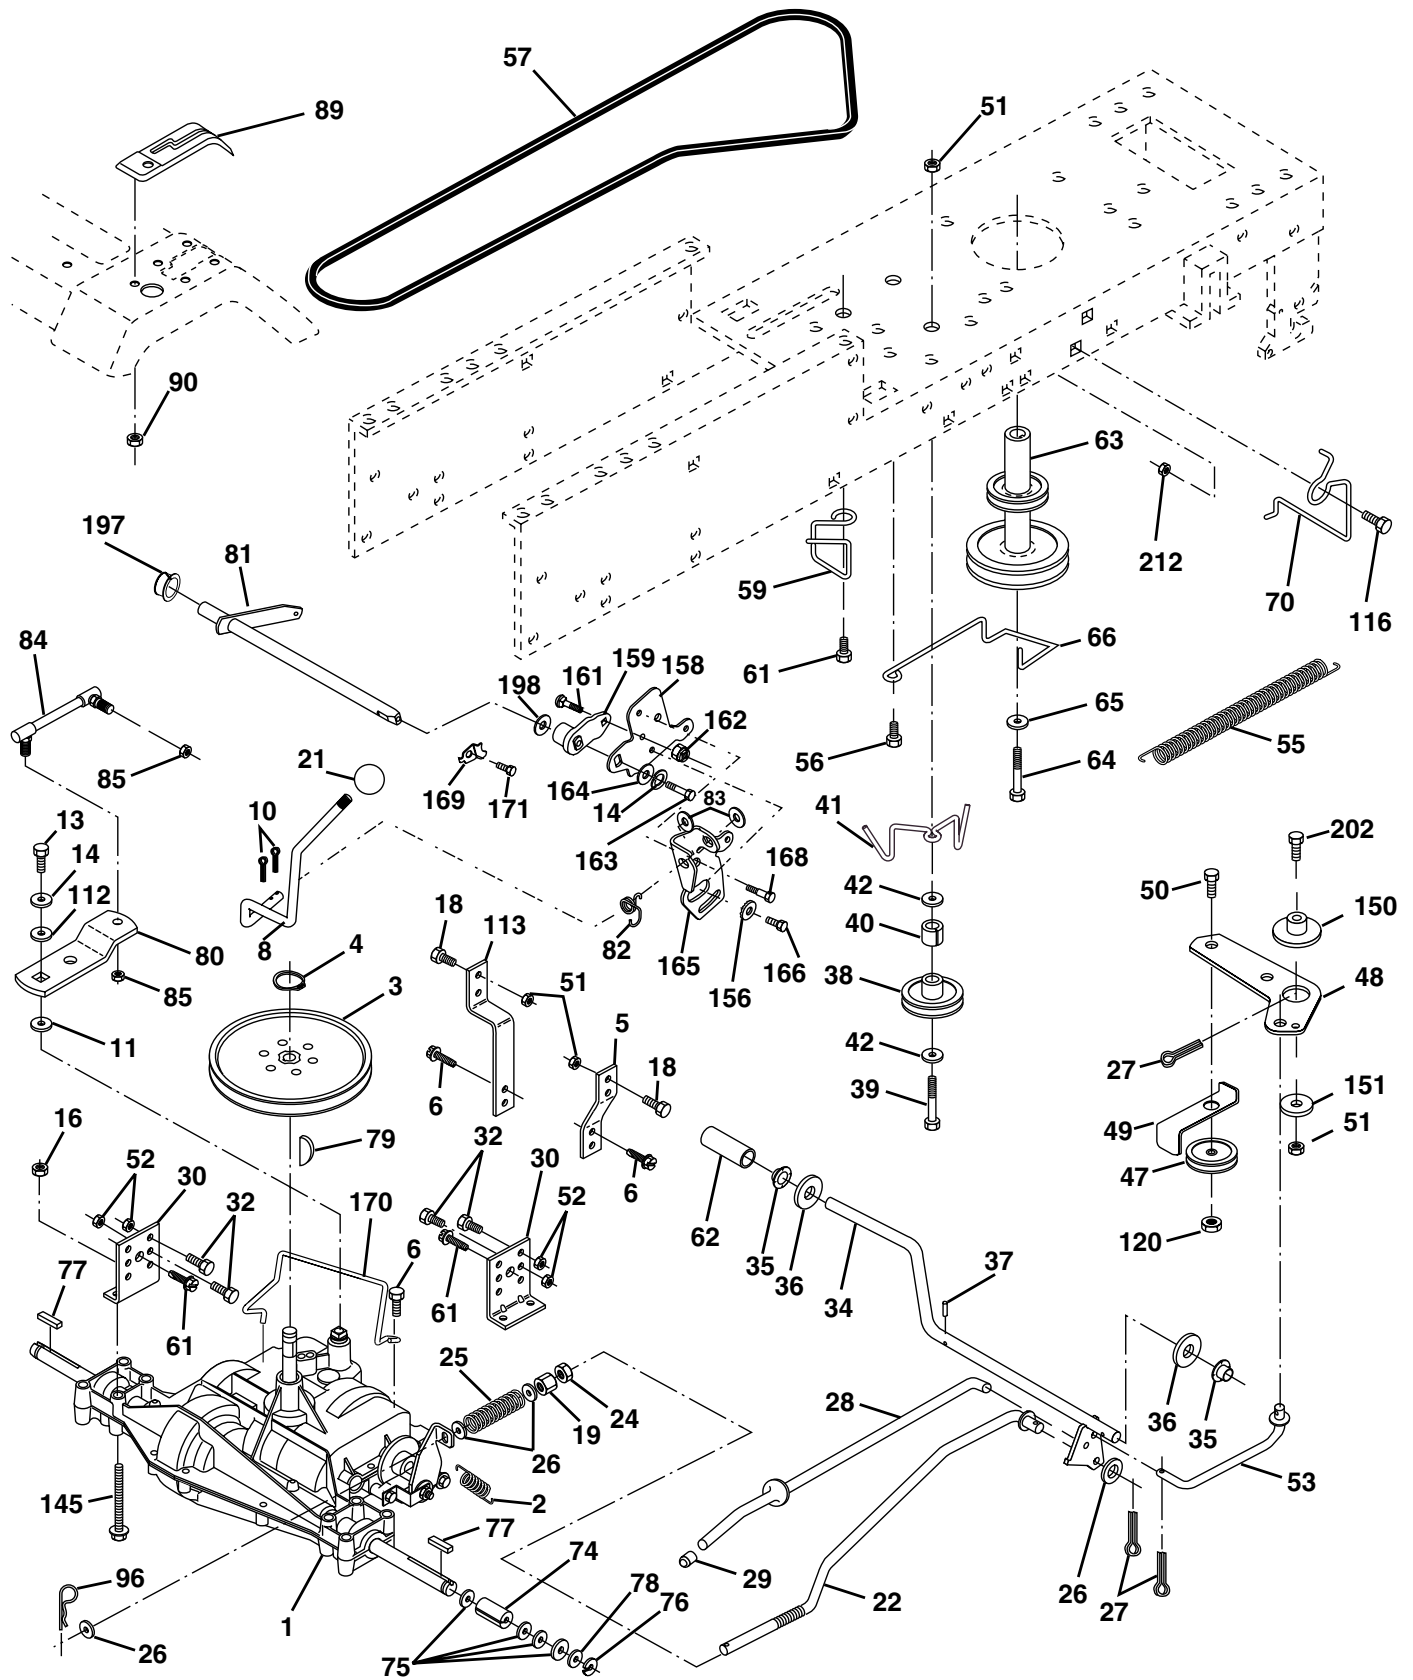

REPAIR PARTS

TRACTOR - - MODEL NUMBER PC14542C

DRIVE

REPAIR PARTS

TRACTOR - - MODEL NUMBER PC14542C

DRIVE

KEY NO.	PART NO.	DESCRIPTION	KEY NO.	PART NO.	DESCRIPTION
1	-----	Transaxle (Ordre parts from transaxle manufacturer) Peerless 206-545C	63	175410	Engine Pulley LT/YT
2	146682	Spring Return Brake T/a Zinc	64	71170764	Bolt Hex
3	123666X	Pulley Transaxle 18" tires	65	10040700	Washer Lock Hvy Hlcl Spr 7/16
4	12000028	Ring Retainer # 5100-62	66	154778	Keeper Belt Engine Foolproof
5	121520X	Strap Torque 30 Degrees	70	134683	Guide Belt Mower Drive RH
6	17060512	Screw 5/16-18 x 3/4	74	137057	Spacer Axle
8	165619	Rod Shifter Fender Adj Lt	75	121749X	Washer 25/32 X 1 1/4 X 16 Ga
10	76020416	Pin Cotter 1/8 x 1 Cad	76	12000001	E-ring #5133-75
11	105701X	Washer Plate Shf 388 Sq Hole	77	123583X	Key Square 2 0 X 1845/ 1865
13	74550412	Bolt 1/4-28 Unf Gr 8 W/Patch	78	121748X	Washer 25/32 X 1-5/8 X 16 Ga
14	10040400	Washer Lock Hvy Helical 1/4	79	2228M	Key Woodruff
16	73800500	Nut Lock	80	131486	Arm Shift
18	74780616	Bolt, Fin Hex 3/8-16 UNC x 1 Gr. 5	81	165594	Shaft Asm Cross Tapered 20"t
19	73800600	Nut Lock 3/8-16 Unc	82	123782X	Spring Torsion T/a
21	106933X	Knob	83	19171216	Washer 17/32 X 3/4 X 16 Ga
22	130804	Rod Brake Blk Zinc 26 840	84	166228	Link Transaxle
24	73350600	Nut Hex Jam 3/8-16 Unc	85	150360	Nut Lock Center 1/4 - 28 FNTHD
25	106888X	Spring Rod Brake 2 00 Zinc	89	169372X428	Console Shift
26	19131316	Washer 13/32 X 13/16 X 16 Ga	90	124346X	Nut Self-thd Wsh-hd 1/4 Zinc
27	76020412	Pin Cotter 1/8 X 3/4 Cad	96	4497H	Retainer Spring
28	175765	Rod Brake Parking LT/YT	112	19091210	Washer 9/32 x 3/4 x 10 Ga.
29	71673	Cap Brake Parking	113	127285X	Strap Torque Lh
30	174973	Bracket Mtg Transaxle	116	72140608	Bolt Rdhd Sq Neck 3/8-16 x 1
32	74760512	Bolt Hex Hd 5/16-18unc X 3/4	120	73900600	Nut Lock 3/8-16
34	175578	Shaft Asm Pedal Foot	145	74490540	Bolt Hex 5/16-18 Gr. 5
35	120183X	Bearing Nylon Blk 629 Id	150	175456	Spacer
36	19211616	Washer 21/32 X 1 X 16 Ga	151	19133210	Washer 13/32 x 2 x 10
37	1572H	Pin Roll 3/16 X 1"	156	166002	Washer Srrted 5/16 ID x 1.125
38	165936	Pulley Idler Flat	158	165589	Bracket Shift Mount
39	74760648	Bolt Fin Hex 3/8-16unc X 3	159	165494	Hub Tapered Flange Shift It
40	175461	Spacer Split	161	72140406	Bolt Rdhd Sqnk 1/4-20 x 3/4 Gr 5
41	175556	Keeper Belt Retainer Idler	162	73680400	Nut Crownlock 1/4-20 Unc
42	19131312	Washer 13/32 X 13/16 X 12 Ga	163	74780416	Bolt Hex Fin 1/4-20 Unc x 1 Gr 5
47	127783	Pulley Idler V Groove Plastic	164	19091010	Washer 5/8 x .281 x 10 Ga
48	154407	Bellcrank Asm	165	165623	Bracket Pivot Lever
49	123205X	Retainer Belt Style Spring	166	166880	Screw 5/16-18 x 5/8
50	74760624	Bolt Hex Hd 3/8-16unc X 1-1/2	168	165492	Bolt Shoulder 5/16-18 x .561
51	73680600	Nut Crownlock 3/8-16 Unc	169	165581	Plate Fastening Lt
52	73680500	Nut Crownlock 5/16-18 Unc	170	173898	Keeper Belt Transaxle
53	105710X	Link Clutch	171	17490608	Screw Thdrol 3/8-16 x 1/2
55	105709X	Spring Return Clutch 6 75	197	169613	Nyliner, Snap - in
56	17060616	Bolt Fin Hx 3/8-16 X 1.00	198	169593	Washer, Nyl.
57	130801	V-Belt Ground Drive	202	72110614	Bolt, Carriage 3/8 - 16 x 1 3/4
59	169691	Keeper Belt Span Ctr	212	145212	Nut Hex Flange Lock
61	17060612	Screw 3/8-16 x 3/4			
62	8883R	Cover Pedal Blk Round			

NOTE: All component dimensions given in U.S. inches
1 inch = 25.4 mm