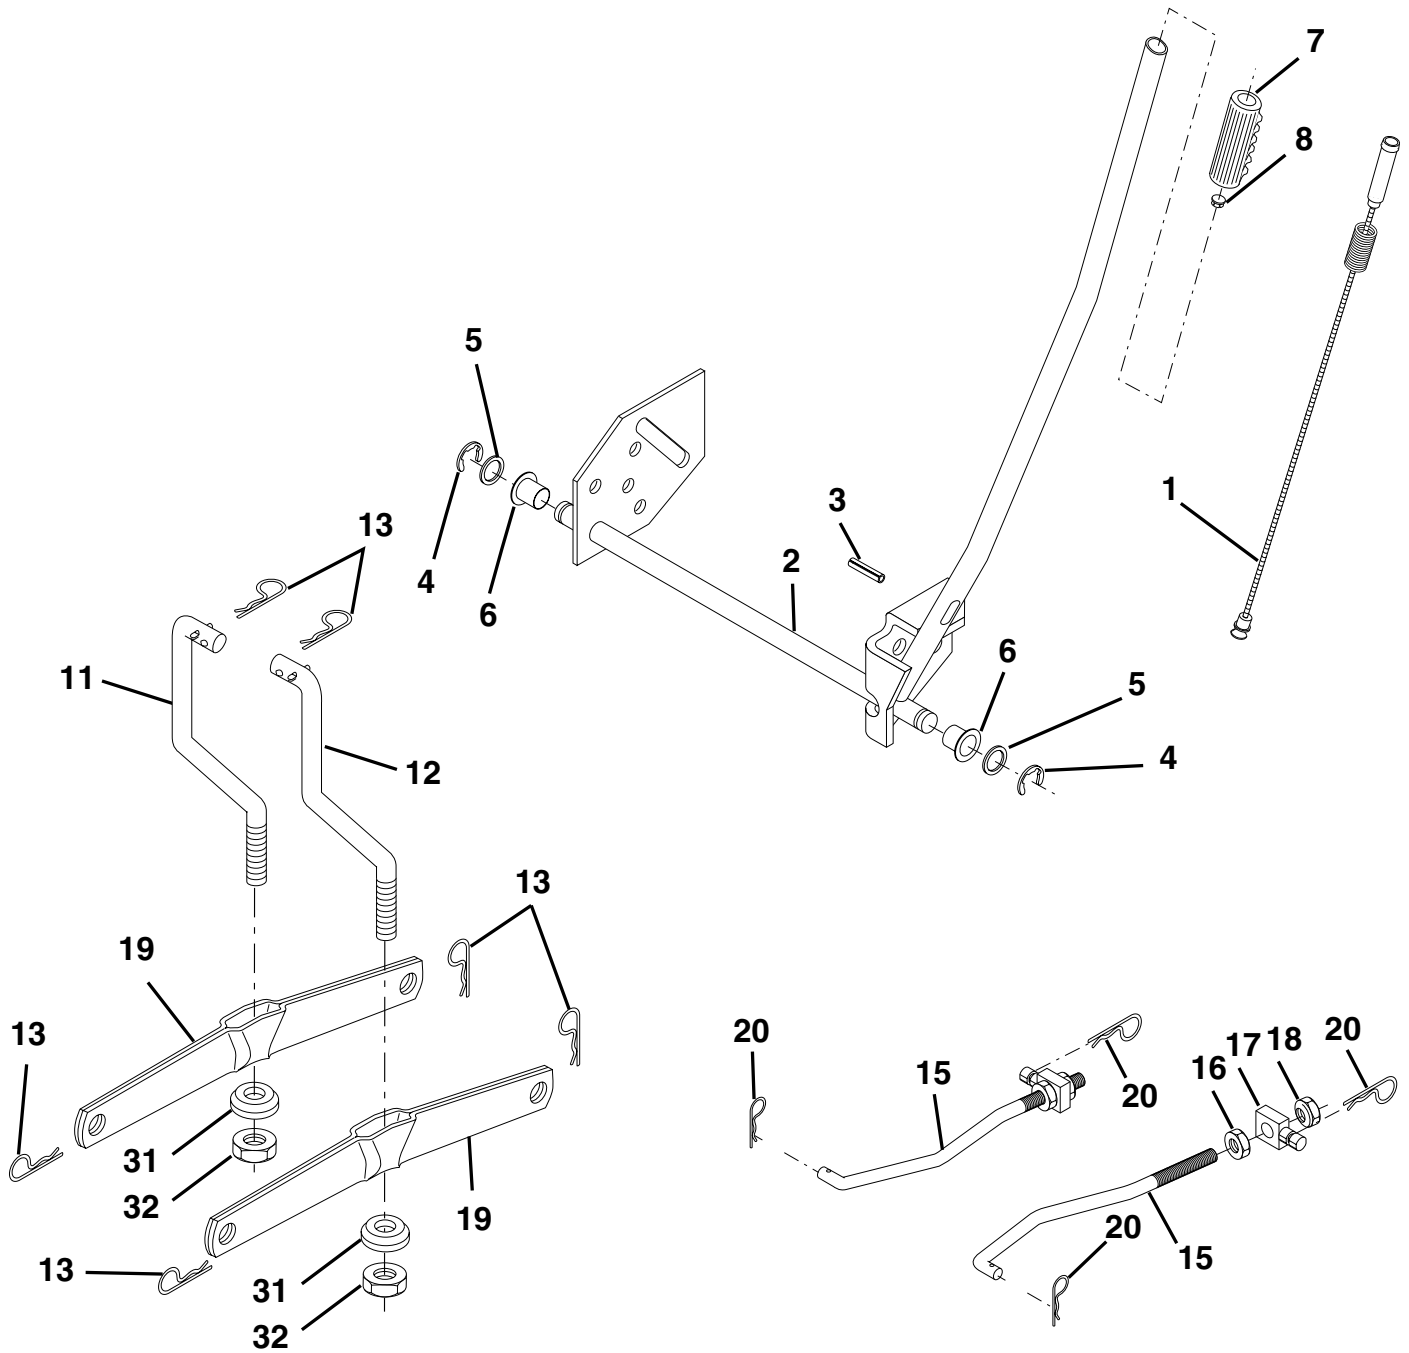

NOTE: All component dimensions given in U.S. inches
1 inch = 25.4 mm

REPAIR PARTS

TRACTOR - - MODEL NUMBER PC14542C

DECALS

KEY NO.	PART NO.	DESCRIPTION	KEY NO.	PART NO.	DESCRIPTION
1	157163	Decal Instruction Operat English	12	173493	Decal Fender
2	158168	Decal Ins Strg Wh	14	160396	Decal V-belt Schematic 42"
3	158037	Decal Hood Rh	16	145005	Decal Battery Danger/Poison
4	158038	Decal Hood Lh	20	176396	Decal HP Engine
6	170563	Decal, Warning	--	133671	Pad Footrest
9	158166	Decal Fender Logo	--	138311	Decal Lift Handle
10	157140	Decal Danger English	--	178474	Manual Owner's English
11	101892X	Decal Clutch/brake English	--	178475	Manual Owner's French

WHEELS & TIRES

KEY NO.	PART NO.	DESCRIPTION
1	59192	Cap Valve Tire
2	65139	Stem Valve
3	106222X	Tire F Ts 15 X 6 0 - 6 Service
4	59904	Tube Front (Service Item Only)
5	106732X427	Rim Asm 6"front White Service
6	278H	Fitting Grease (Front Wheel Only)
7	9040H	Bearing Flange (Front Wheel Only)
8	106108X427	Rim Asm 8"rear White Service
9	106268X	Tire R Ts 18x9.5-8 C Service
10	7152J	Tube Rear (Service Item Only)
11	104757X428	Cap Axle Blk 1 50 X 1 00
--	144334	Sealant, Tire (10 oz. Tube)

NOTE: All component dimensions given in U.S. inches
1 inch = 25.4 mm

REPAIR PARTS

TRACTOR - - MODEL NUMBER PC14542C

MOWER LIFT

REPAIR PARTS

TRACTOR - - MODEL NUMBER PC14542C

MOWER LIFT

KEY NO.	PART NO.	DESCRIPTION
1	159460	Wire Asm Inner/Sprg w/Plunger
2	159471	Shaft Asm Lift
3	105767X	Pin Groove
4	12000002	E Ring #5133-62
5	19211621	Washer 21/32 x 1 x 21 Ga.
6	120183X	Bearing Nylon
7	109413X	Grip Handle
8	124526X	Button Plunger
11	139865	Link Lift Lh
12	139866	Link Lift Rh
13	4939M	Retainer Spring
15	173288	Link Front
16	73350800	Nut Jam Hex 1/2-13 Unc
17	175689	Trunnion
18	73800800	Nut Lock w/Wsh 1/2-13 Unc
19	139868	Arm Suspension Rear
20	163552	Retainer Spring
31	169865	Bearing Pvt Lift Spherical
32	73540600	Nut Crownlock 3/8-24