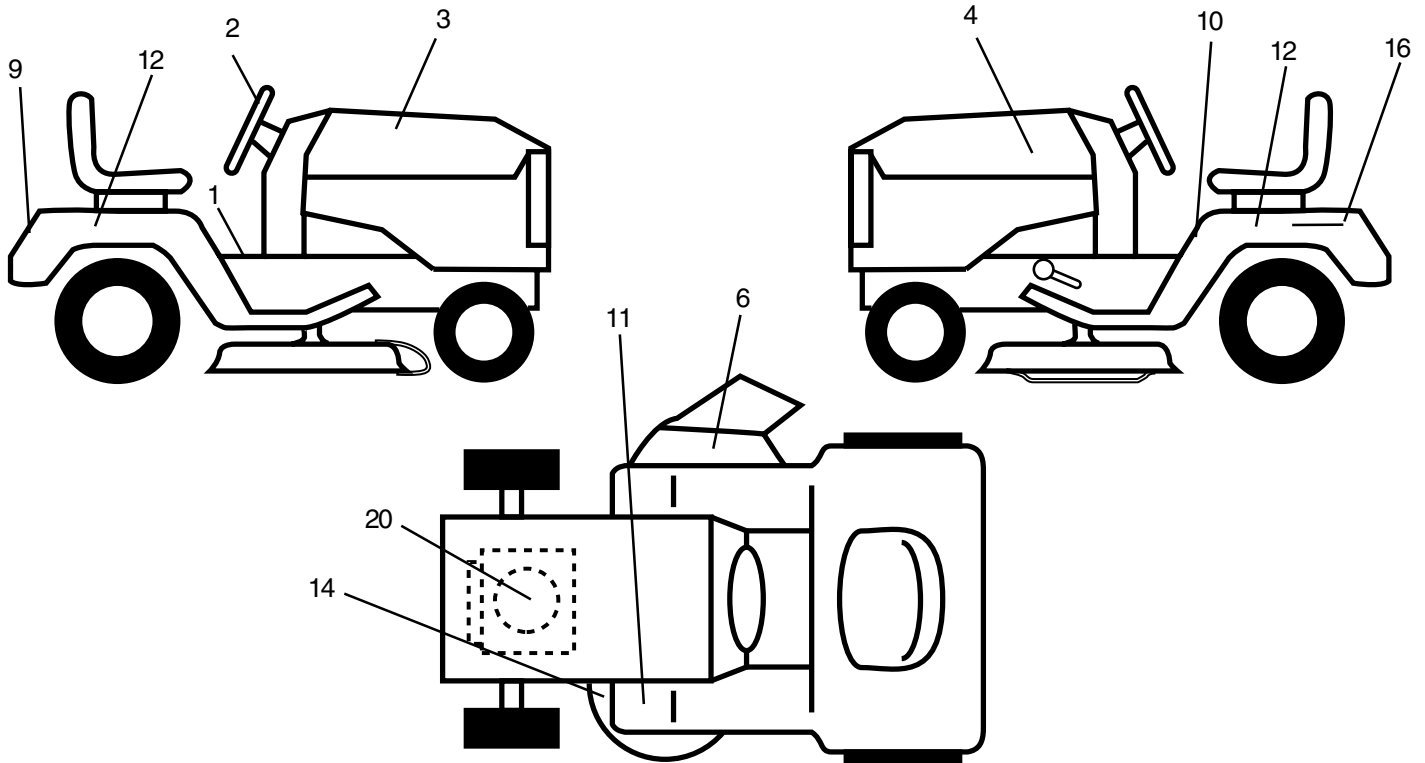

NOTE: All component dimensions given in U.S. inches
1 inch = 25.4 mm

REPAIR PARTS

TRACTOR - - MODEL NUMBER PC14542C

SEAT ASSEMBLY

KEY NO.	PART NO.	DESCRIPTION
1	140116	Seat
2	140551	Bracket Pnt Pivot Seat (blk)
3	71110616	Bolt
4	19131610	Washer 13/32 x 1 x 10 Ga
5	145006	Clip Push-In Hinged
6	73800600	Nut
7	124181X	Spring Seat Cprsn 2 250 Blk Zi
8	17000616	Screw 3/8-16 x 1.5
9	19131614	Washer 13/32 x 1 x 14 Ga
10	174894	Pan Pnt Seat (blk)
12	121246X	Bracket Pnt Mounting Switch
13	121248X	Bushing Snap Blk Nyl 50 Id

NOTE: All component dimensions given in U.S. inches
1 inch = 25.4 mm

REPAIR PARTS

TRACTOR - - MODEL NUMBER PC14542C

DECALS

KEY NO.	PART NO.	DESCRIPTION	KEY NO.	PART NO.	DESCRIPTION
1	157163	Decal Instruction Operat English	12	173493	Decal Fender
2	158168	Decal Ins Strg Wh	14	160396	Decal V-belt Schematic 42"
3	158037	Decal Hood Rh	16	145005	Decal Battery Danger/Poison
4	158038	Decal Hood Lh	20	176396	Decal HP Engine
6	170563	Decal, Warning	--	133671	Pad Footrest
9	158166	Decal Fender Logo	--	138311	Decal Lift Handle
10	157140	Decal Danger English	--	178474	Manual Owner's English
11	101892X	Decal Clutch/brake English	--	178475	Manual Owner's French

NOTE: All component dimensions given in U.S. inches
1 inch = 25.4 mm

REPAIR PARTS

TRACTOR - - MODEL NUMBER PC14542C

MOWER LIFT

REPAIR PARTS

TRACTOR - - MODEL NUMBER PC14542C

MOWER LIFT

KEY NO.	PART NO.	DESCRIPTION
1	159460	Wire Asm Inner/Sprg w/Plunger
2	159471	Shaft Asm Lift
3	105767X	Pin Groove
4	12000002	E Ring #5133-62
5	19211621	Washer 21/32 x 1 x 21 Ga.
6	120183X	Bearing Nylon
7	109413X	Grip Handle
8	124526X	Button Plunger
11	139865	Link Lift Lh
12	139866	Link Lift Rh
13	4939M	Retainer Spring
15	173288	Link Front
16	73350800	Nut Jam Hex 1/2-13 Unc
17	175689	Trunnion
18	73800800	Nut Lock w/Wsh 1/2-13 Unc
19	139868	Arm Suspension Rear
20	163552	Retainer Spring
31	169865	Bearing Pvt Lift Spherical
32	73540600	Nut Crownlock 3/8-24