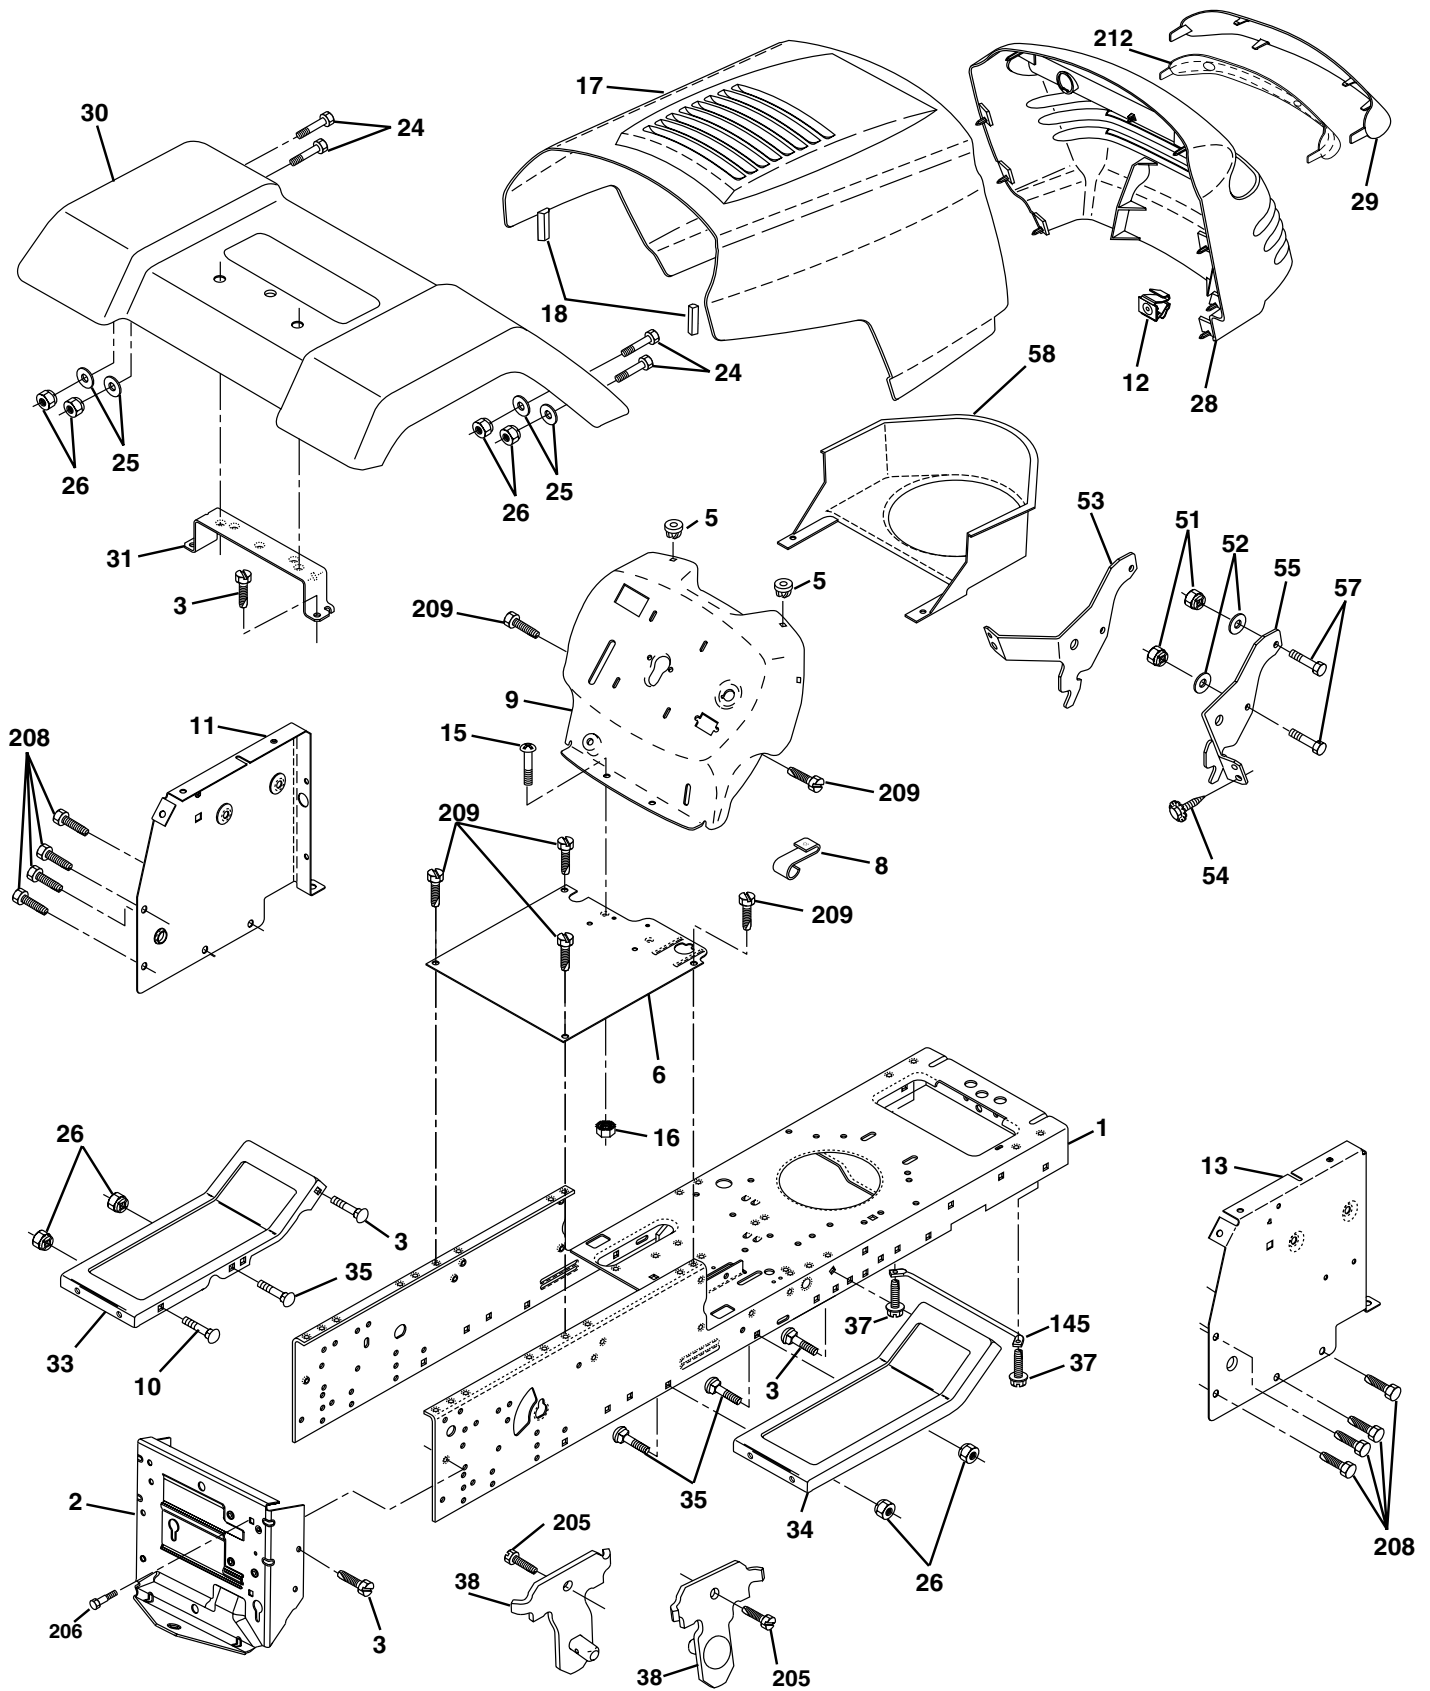

REPAIR PARTS

TRACTOR - - MODEL NUMBER PC14542C

CHASSIS AND ENCLOSURES

REPAIR PARTS

TRACTOR - - MODEL NUMBER PC14542C

CHASSIS AND ENCLOSURES

KEY NO.	PART NO.	DESCRIPTION
1	174620	Chassis
2	176554	Drawbar
3	17060612	Screw 3/8-16 x 3/4
5	155272	BumperHood/Dash
6	155923	Saddle Flat Lt
8	155138	Clip Retainer Slide-On
9	168348X012	Dash
10	72140608	Bolt RdHd Sqnk. 3/8-16 Unc x 1
11	155927	Panel Asm. Dash Lh
12	145660	Clip Tinnerman Grille P/L
13	172107X010	Panel Dash Rh
15	74180512	Screw Mach Trhd 5/16-18 Unc x 3/4
16	73510500	Nut Keps 5/16-18 Unc
17	159639X428	Hood
18	126938X	Bumper Hood
24	74780616	Bolt Fin Hex 3/8-16 Unc x 1 Gr. 5
25	19131312	Washer 13/32 x 13/16 x 12 Ga.
26	73800600	Nut Lock Hex w/Insert 3/8-16 UNC
28	140434	Grill/Lens Asm
29	140273X599	Lens Grille Private label
30	169467X428	Fender Asm
31	136619	Bracket Fender
33	145244X428	Footrest
34	145243X428	Footrest
35	72110606	Bolt RdHd Sht. Sqnk. 3/8-16 x 3/4
37	17490508	Screw Thdrol 5/16-18 x 1/2 Tyt
38	175710	Bracket Asm. Pivot Mower Rear
51	73800400	Nut Lock Hex W/Ins. 1/4-20
52	19091416	Washer 9/32 x 7/8 x 16 Ga.
53	144697	Bracket Grille LH
54	161464	Screw Hex Wshd 8-18 x 7/8
55	144696	Bracket, Grille RH
57	74780412	Bolt Fin Hex 1/4-20 x .75
58	150127	Air Duct Private Label
145	156524	Rod Pivot Chassis/Hood
205	17490608	Screw Thdrol 3/8-16 x 1/2
206	170165	Bolt shoulder 5/16-18
208	17670608	Screw Thdrol 3/8-16 x 1/2
209	17000612	Screw Hex Wsh Thdrol 3/8-16
212	156229	Insert Lens Reflector
--	5479J	Plug Btn Blk

NOTE: All component dimensions given in U.S. inches
1 inch = 25.4 mm