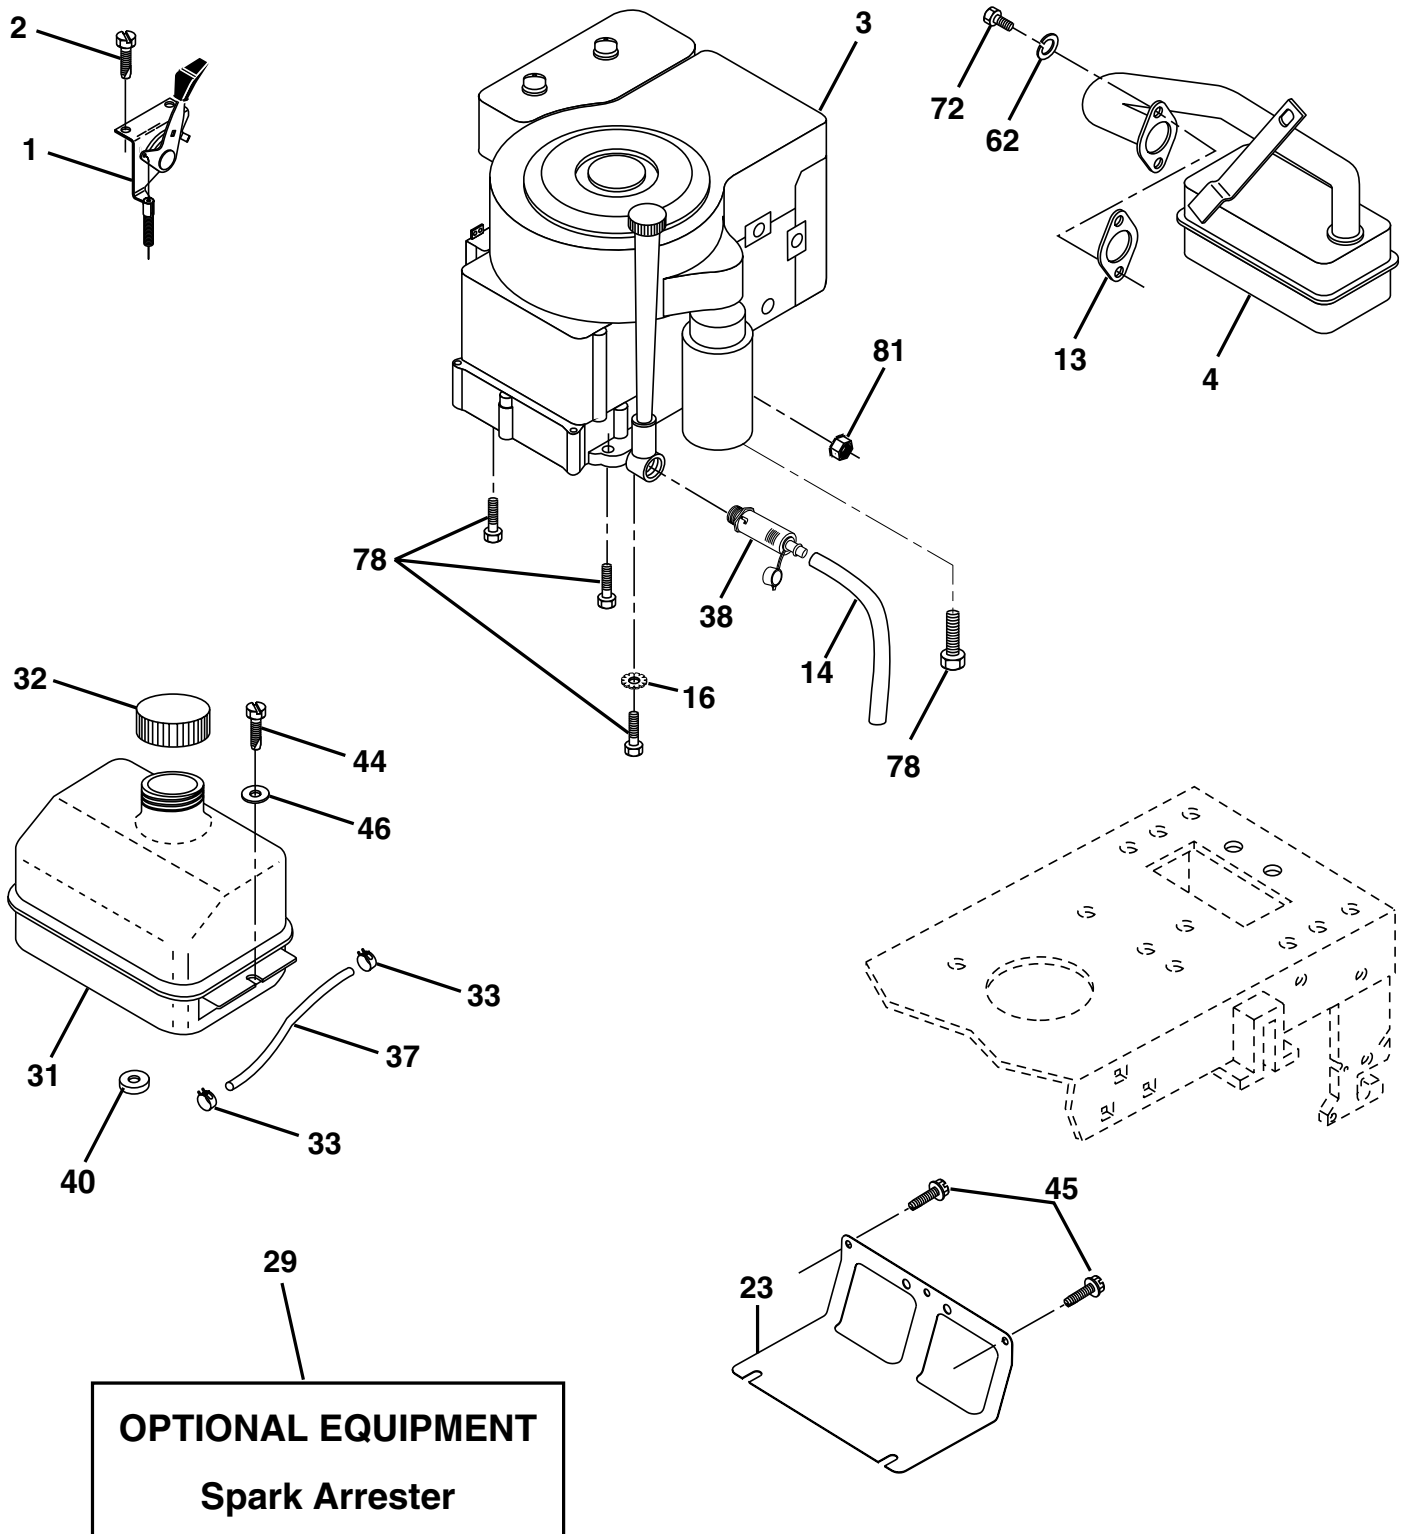

NOTE: All component dimensions given in U.S. inches
1 inch = 25.4 mm

REPAIR PARTS

TRACTOR - - MODEL NUMBER PC14542C

ENGINE

REPAIR PARTS

TRACTOR - - MODEL NUMBER PC14542C

ENGINE

KEY NO.	PART NO.	DESCRIPTION
1	170551	Control Throt /Ch 23.5 Lh Flag
2	17720410	Screw Hex Thd Cut 1/4-20x5/8 T
3	-----	Engine Briggs Model 28U707 (Order Parts From Engine Manufacturer)
4	137352	Muffler Exhaust B&S Lt
13	165291	Gasket 1 313 Id Tin Plated
14	148456	Tube Drain Oil Easy
16	11050600	Washer Lock Ext Tooth 3/8
23	169837	Shield Browning/Debris Guard
29	137180	Arrestor Spark
31	109202X	Tank Fuel 1 25 Fr
32	140527	Cap Asm Fuel W/sym Vented
33	123487X	Clamp Hose Blk
37	137040	Line Fuel 20"
38	148315	Plug Oil Drain
40	124028X	Bushing Snap Nyl Blk Fuel Line
44	17670412	Screw Hexwsh Thdrol 1/4-20x3/4
45	17000612	Screw Hex Wsh Thdrol 3/8-16
46	19091416	Washer 9/32 X 7/8 X 16ga
62	10040500	Washer Lock Hvy Hlcl Spr 5/16
72	71070512	Screw Hexhd Cap 5/16-18x3/4
78	17060620	Screw Thdrol 3/8-16x1-1/4
81	73510400	Nut Keps Hex 1/4-20 Unc