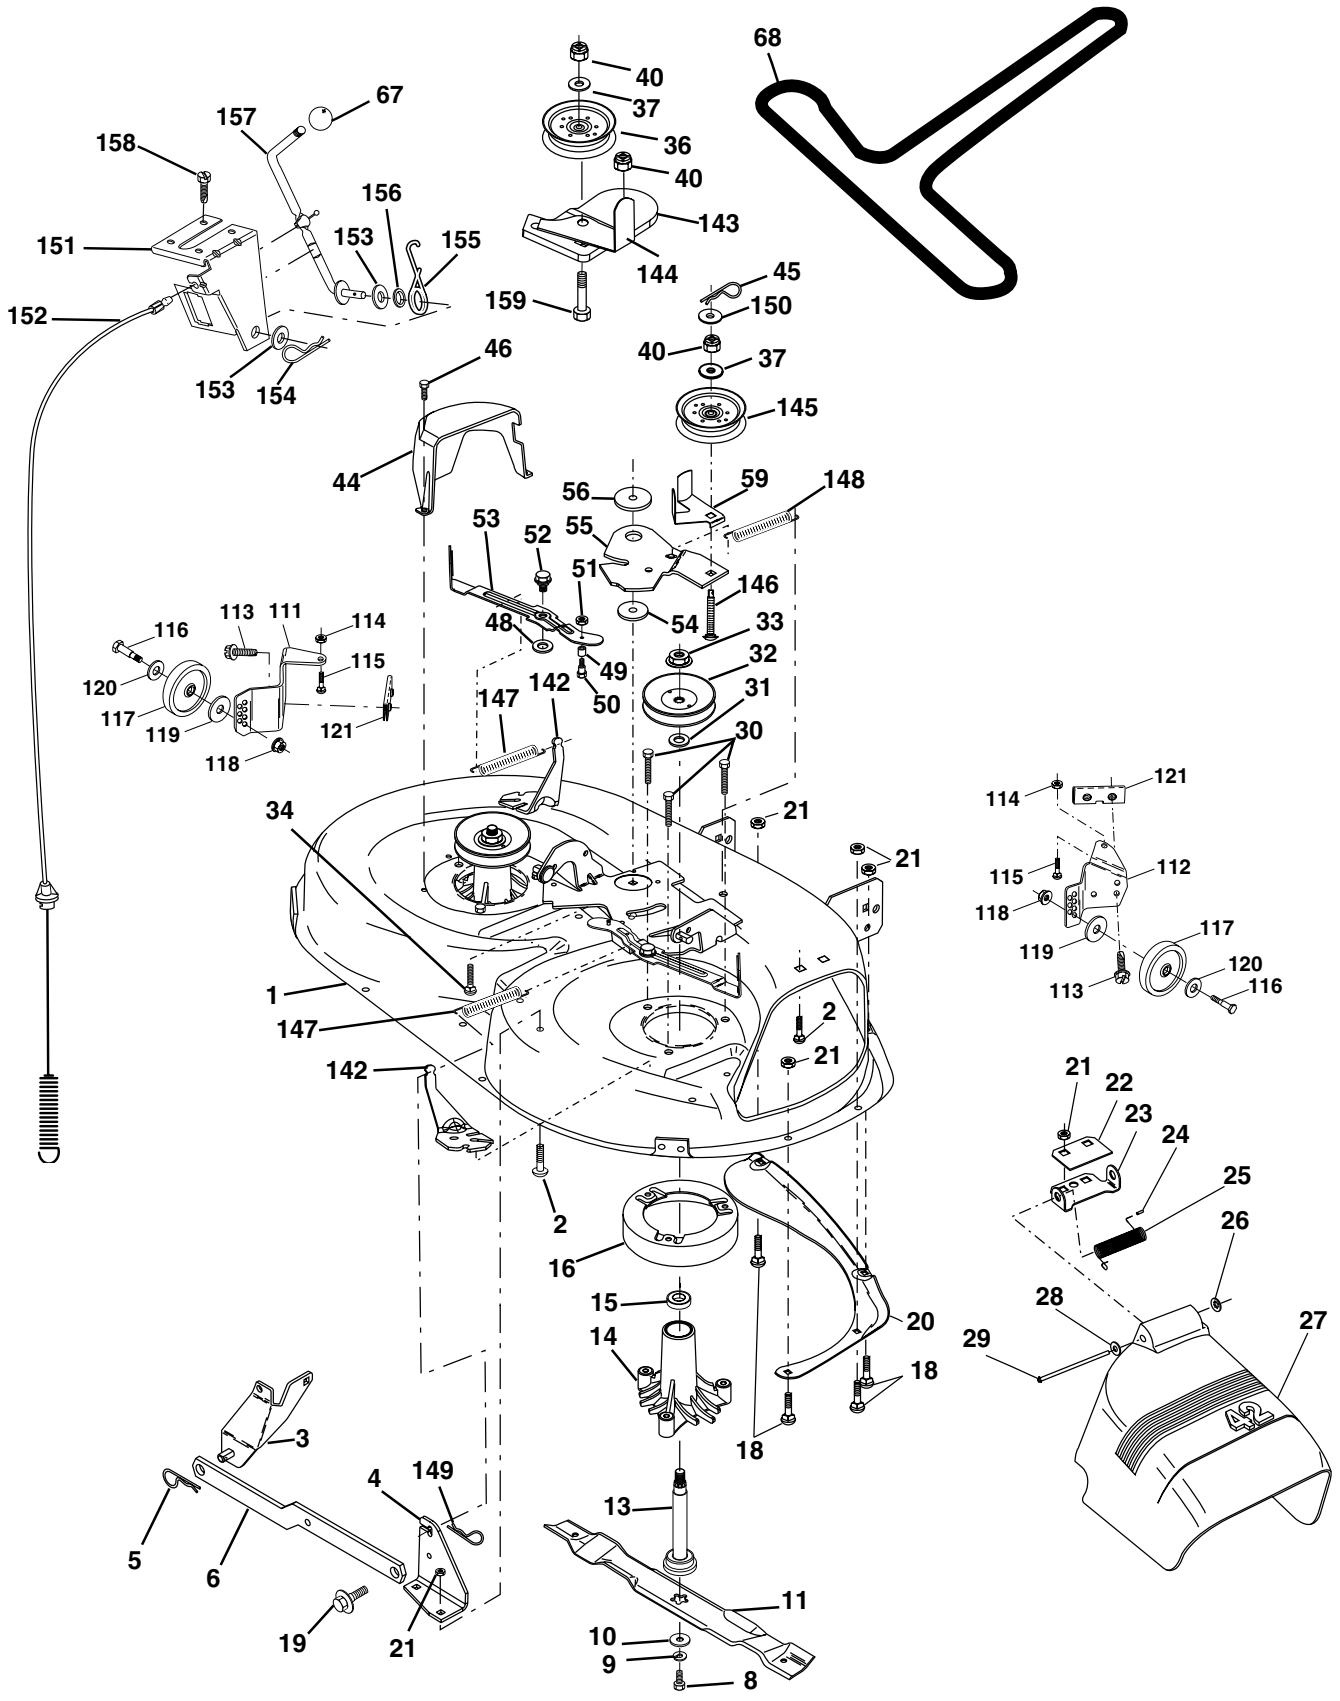

REPAIR PARTS

TRACTOR - - MODEL NUMBER PC14542C

MOWER DECK

REPAIR PARTS

TRACTOR - - MODEL NUMBER PC14542C

MOWER DECK

KEY NO.	PART NO.	DESCRIPTION	KEY NO.	PART NO.	DESCRIPTION
1	165892	Mower Deck Assembly, 42"	54	133943	Washer, Hardened
2	72140506	Bolt	55	155046	Arm, Idler
3	138017	Bracket Asm Fr. Sway Bar 3/42	56	165723	Spacer, Retainer
4	165460	Bracket Asm Deck 42" Sway Bar	59	141043	Guard TUV Idler
5	4939M	Retainer Spring	67	106932X	Knob
6	130832	Arm, Suspension, Rear	68	144959	V-Belt, 42" Mower
8	850857	Bolt 3/8-24 x 25 Grade 8 patched	111	155197	Bracket, Gauge, Wheel LH
9	10030600	Washer, Lock	112	155198	Bracket, Gauge, Wheel RH
10	140296	Washer, Hardened	113	17060514	Screw 5/16 - 18
11	138498	Blade	114	73510500	Nut, Keps 5/16 - 18 UNC
13	137645	Shaft Assembly, Mandrel, Vented	115	72110504	Bolt, Carriage 5/16-18 x 1/2
14	128774	Housing, Mandrel, Vented	116	4898H	Bolt, Shoulder
15	110485X	Bearing, Ball, Mandrel	117	105455X	Wheel, Gauge
16	174493	Stripper, Vented Mower Deck	118	73930600	Nut Centerlock 3/8-16
18	72140505	Bolt, Carriage 5/16-18 x 5/8	119	19121414	Washer 3/8 x 7/8 x 14 Ga.
19	132827	Bolt, Shoulder	120	19171512	Washer 17/32 x 15/16 x 12 Ga.
20	159770	Baffle, Vortex	121	143723	Bracket, Extruded
21	73680500	Nut	142	165890	Arm Spring Brake Mower
22	134753	Stiffener Bracket	143	157109	Bracket Arm Idler 42"
23	131267	Bracket, Deflector Mower 42"	144	158634	Keeper Belt 42" Clutch Cable
24	105304X	Cap, Sleeve 80 x 112 Blk Mower	145	165888	Pulley Idler Flat
25	123713X	Spring, Torsion, Deflector 2 52	146	171977	Bolt Carriage Idler
26	110452X	Nut, Push Phos & Oil	147	131335	Spring Extension
27	130968X428	Shield, Deflector 42" Blk	148	169022	Spring Return Idler
28	19111016	Washer 11/32 x 5/8 x 16 Gauge	149	165898	Retainer Spring Yellow
29	131491	Rod, Hinge 42" 6 75 W/G	150	19091216	Washer 9/32 x 3/4 x 16 Ga.
30	157722	Screw Thdrol Washer Head	151	169670	Bracket Clutch Cable
31	129963	Washer, Spacer Mower Vented	152	169676	Clutch Cable 42"
32	153535	Pulley, Mandrel	153	169674	Washer Flat 3/8" Type B
33	137266	Nut, Toplock 9/16	154	169675	Spring Retainer
34	72110614	Bolt	155	169671	Spring Retention LVR CLTCH CAB
36	131494	Pulley, Idler, Flat	156	169672	Spacer Clutch Cable
37	19131316	Washer 13/32 x 13/16 x 16 Gauge	157	169669	Rod Clutch Cable 3/8"
40	73680600	Nut	158	17720410	Screw Hex Thd Cut 1/4-20 x 5/8
44	140088	Guard, Mandrel, LH	159	72140614	Bolt Rdhd Sqn 3/8-16 UNC x 1-3/4
45	4497H	Retainer	--	130794	Mandrel Assembly (Includes Key Numbers 8-10, 13-15, 31 and 33)
46	137729	Screw, Thdrol 1/4-20 x 5/8 T	--	171491	Replacement Deck, Complete
48	133944	Washer, Hardened			
49	174284	Roller Assembly, Cam Follower			
50	131340	Bolt, Shoulder #10-24 Grade 5			
51	69180	Locknut			
52	139888	Bolt, Shoulder 5/16-18 UNC			
53	131845	Arm Assembly, Pad, Brake			

NOTE: All component dimensions given in U.S. inches
1 inch = 25.4 mm