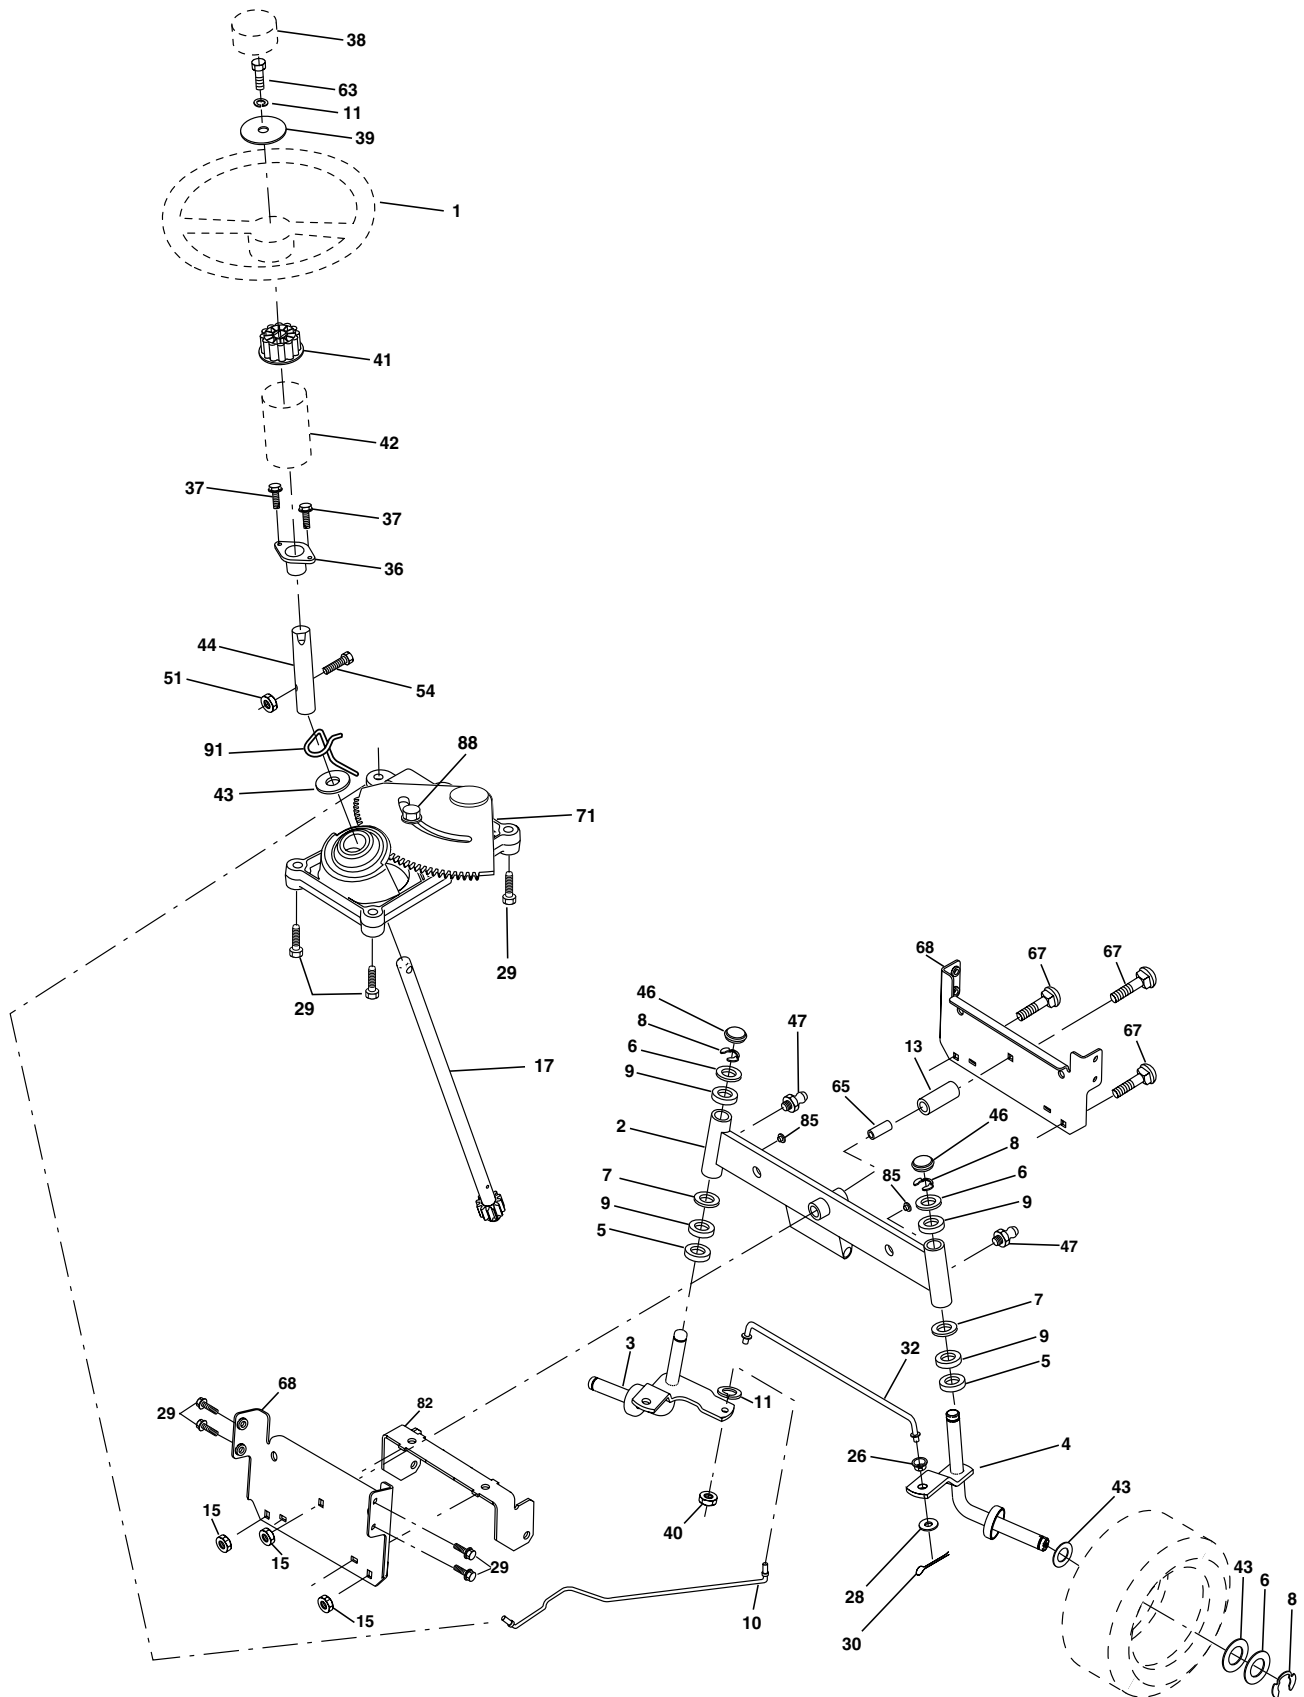

REPAIR PARTS

TRACTOR - - MODEL NUMBER PC14542C

STEERING ASSEMBLY

REPAIR PARTS

TRACTOR - - MODEL NUMBER PC14542C

STEERING ASSEMBLY

KEY NO.	PART NO.	DESCRIPTION
1	140044X428	Wheel Steering Auto Black
2	154427	Axle Asm Front
3	169840	Spindle Asm Lh
4	169839	Spindle Asm Rh
5	6266H	Bearing Race Thrust Harden
6	121748X	Washer 25/32 X 1 5/8 X 16ga
7	19272016	Washer 27/32 X 1 1/4 X 16 Ga
8	12000029	Ring Klip #t5304-75
9	3366R	Bearing Col Strg Blk
10	175121	Link Drag Extended
11	10040600	Lockwasher
13	136518	Spacer Bearing Axle Front
15	145212	Hex Flange Lock
17	177876	Shaft Asm Strg 5/8 X 15 19 Lt
26	126847X	Bushing Rod Tie Blk Lt
28	19131416	Washer 13/32 X 7/8 X 16ga
29	17060612	Screw 3/8-16x3/4
30	76020412	Pin
32	130465	Rod Tie Wire Form 19 75 Mech
36	155099	Bushing Strg 5/8 Id Dash
37	152927	Screw TT #10-32 x 5 x 3/8 Flange
38	140045X428	Insert Cap Strg
39	19133812	Washer 13/32 x 2-3/8 x 12Ga
40	7810H	Locknut Center
41	100711L	Adaptor Wheel Strg 640/ 635id
42	145054X428	Boot Dash Steering
43	121749X	Washer 25/32 X 1 1/4 X 16 Ga
44	153720	Extension Steering Non-Adjust
46	121232X	Cap Spindle Fr Top Blk
47	6855M	Fitting Grease
51	73800500	Nut Lock Hex W/Ins.
54	74780520	Bolt Fin Hex 5/16-18 Unc P
63	74780616	Bolt Fin Hex 3/8-16unc x Gr. 5
65	160367	Spacer Brace Axle
67	72140618	Bolt Rdhd Sq 3/8-16 Unc x 2-3/4
68	169827	Brace Axle
71	175146	Steering Asm.
82	169835	Bracket Susp Chassis Front
85	133835	Fastener Christmas Tree
88	175118	Bolt Shoulder 7/16-20 Unc
91	175553	Clip Steering

NOTE: All component dimensions given in U.S. inches
1 inch = 25.4 mm