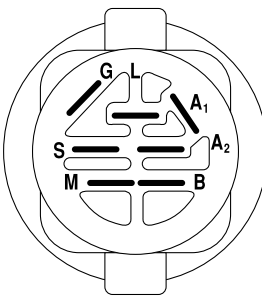

REPAIR PARTS

TRACTOR - - MODEL NUMBER PC14542C

SCHEMATIC

IGNITION SWITCH

POSITION	CIRCUIT	"MAKE"
OFF	M+G+A1	NONE
RUN/LIGHT	B+A1	A2+L
RUN	B+A1	NONE
START	B + S + A1	NONE

NOTE
YOUR TRACTOR IS EQUIPPED WITH A SPECIAL ALTERNATOR SYSTEM. THE LIGHTS ARE NOT CONNECTED TO THE BATTERY, BUT HAVE THEIR OWN ELECTRICAL SOURCE. BECAUSE OF THIS, THE BRIGHTNESS OF THE LIGHTS WILL CHANGE WITH ENGINE SPEED. AT IDLE THE LIGHTS WILL DIM. AS THE ENGINE IS SPEEDED UP, THE LIGHTS WILL BECOME THEIR BRIGHTEST.

WIRING INSULATED CLIPS
NOTE: IF WIRING INSULATED CLIPS WERE REMOVED FOR SERVICING OF UNIT, THEY SHOULD BE REPLACED TO PROPERLY SECURE YOUR WIRING.