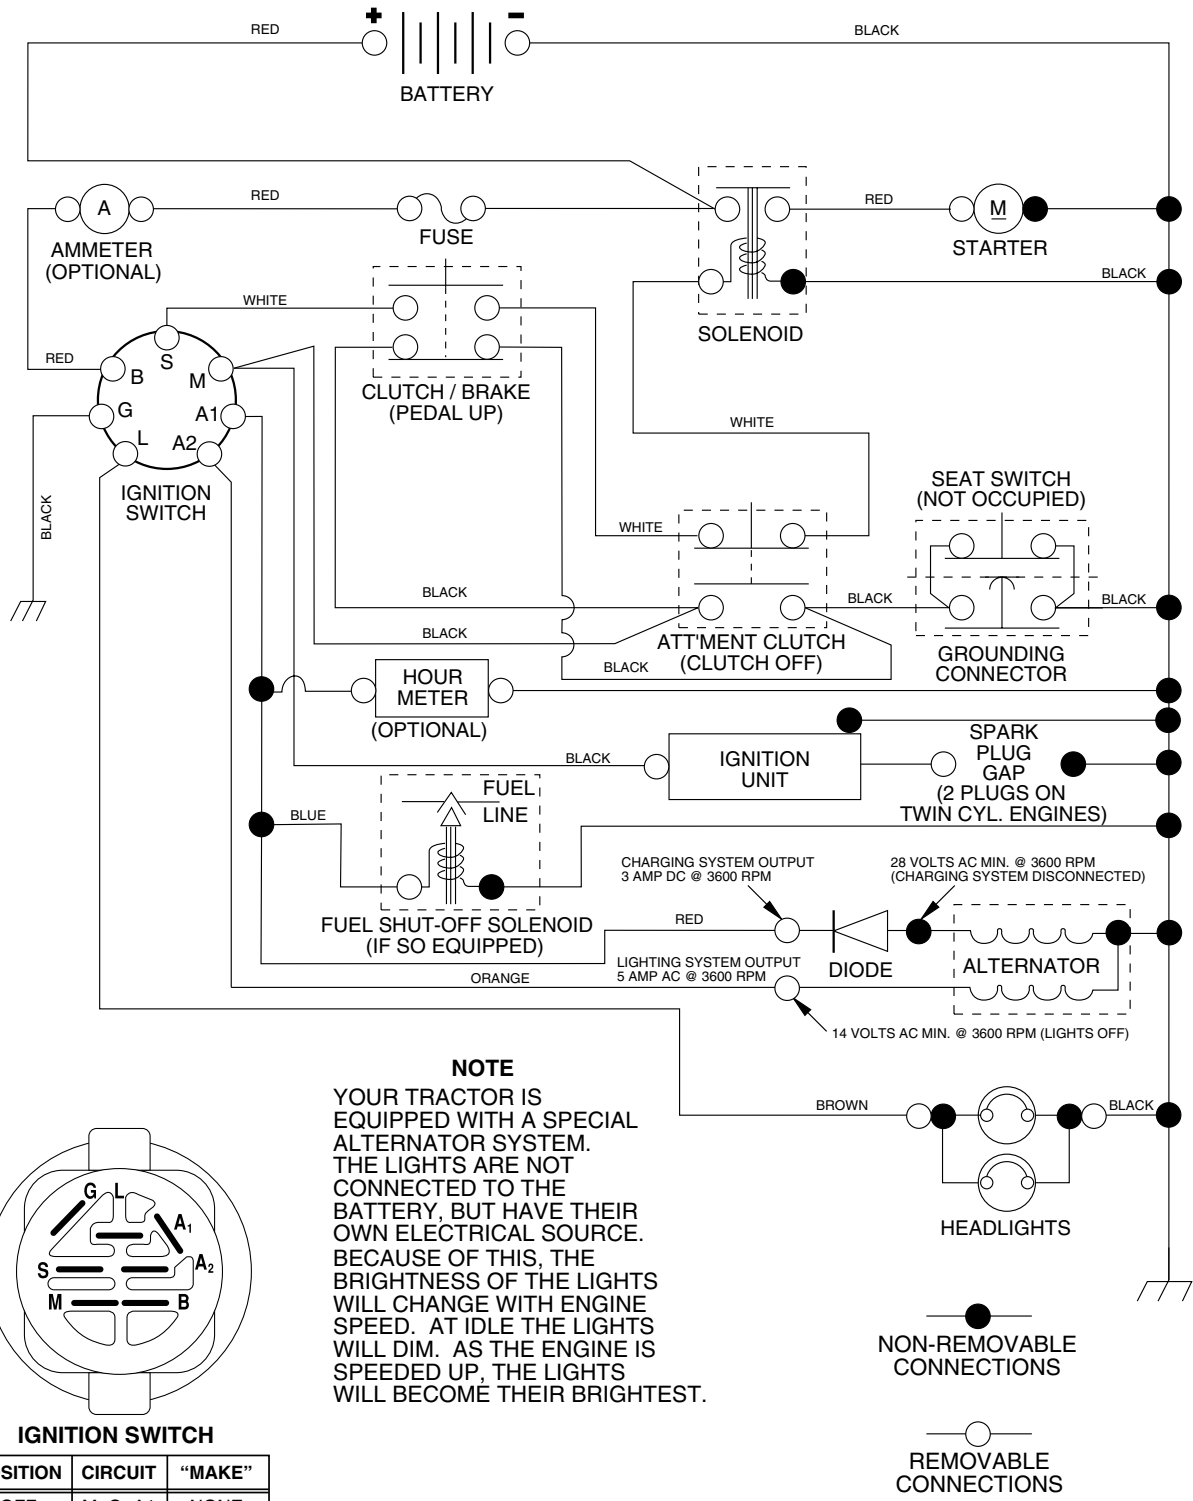

REPAIR PARTS

TRACTOR - - MODEL NUMBER PC14542C

SCHEMATIC

IGNITION SWITCH

POSITION	CIRCUIT	"MAKE"
OFF	M+G+A1	NONE
RUN/LIGHT	B+A1	A2+L
RUN	B+A1	NONE
START	B + S + A1	NONE

NOTE
 YOUR TRACTOR IS EQUIPPED WITH A SPECIAL ALTERNATOR SYSTEM. THE LIGHTS ARE NOT CONNECTED TO THE BATTERY, BUT HAVE THEIR OWN ELECTRICAL SOURCE. BECAUSE OF THIS, THE BRIGHTNESS OF THE LIGHTS WILL CHANGE WITH ENGINE SPEED. AT IDLE THE LIGHTS WILL DIM. AS THE ENGINE IS SPEEDED UP, THE LIGHTS WILL BECOME THEIR BRIGHTEST.

REPAIR PARTS

TRACTOR - - MODEL NUMBER PC14542C

ELECTRICAL

KEY NO.	PART NO.	DESCRIPTION
1	144925	Battery 12 Volt 25 Amp
2	74760412	Bolt Hex Hd 1/4-20unc X 3/4
8	156417	Case Battery
16	153664	Switch Interlock Push -In
21	166181	Harness Asm Light W/4152J
22	4152J	Bulb Light #1156
24	4799J	Cable Battery 6 Ga 11"red
25	146147	Cable Battery 6 Ga w/16 wire,red
26	175158	Fuse 20 AMP
27	73510400	Nut Keps Hex 1/4-20 unc
28	4207J	Cable Ground 6 Ga 12" black
29	121305X	Switch Plunger Nc Gray
30	175566	Switch Ign
33	140401	Key Ign
40	178437	Harness Ign
41	71110408	Bolt Blk Fin Hex 1/4-20 X 1/2
42	131563	Cover Terminal Red
43	178861	Solenoid
45	121433X	Ammeter
52	141940	Protection Wire Loop

NOTE: All component dimensions given in U.S. inches
1 inch = 25.4 mm

REPAIR PARTS

TRACTOR - - MODEL NUMBER PC14542C

MOWER LIFT

REPAIR PARTS

TRACTOR - - MODEL NUMBER PC14542C

MOWER LIFT

KEY NO.	PART NO.	DESCRIPTION
1	159460	Wire Asm Inner/Sprg w/Plunger
2	159471	Shaft Asm Lift
3	105767X	Pin Groove
4	12000002	E Ring #5133-62
5	19211621	Washer 21/32 x 1 x 21 Ga.
6	120183X	Bearing Nylon
7	109413X	Grip Handle
8	124526X	Button Plunger
11	139865	Link Lift Lh
12	139866	Link Lift Rh
13	4939M	Retainer Spring
15	173288	Link Front
16	73350800	Nut Jam Hex 1/2-13 Unc
17	175689	Trunnion
18	73800800	Nut Lock w/Wsh 1/2-13 Unc
19	139868	Arm Suspension Rear
20	163552	Retainer Spring
31	169865	Bearing Pvt Lift Spherical
32	73540600	Nut Crownlock 3/8-24