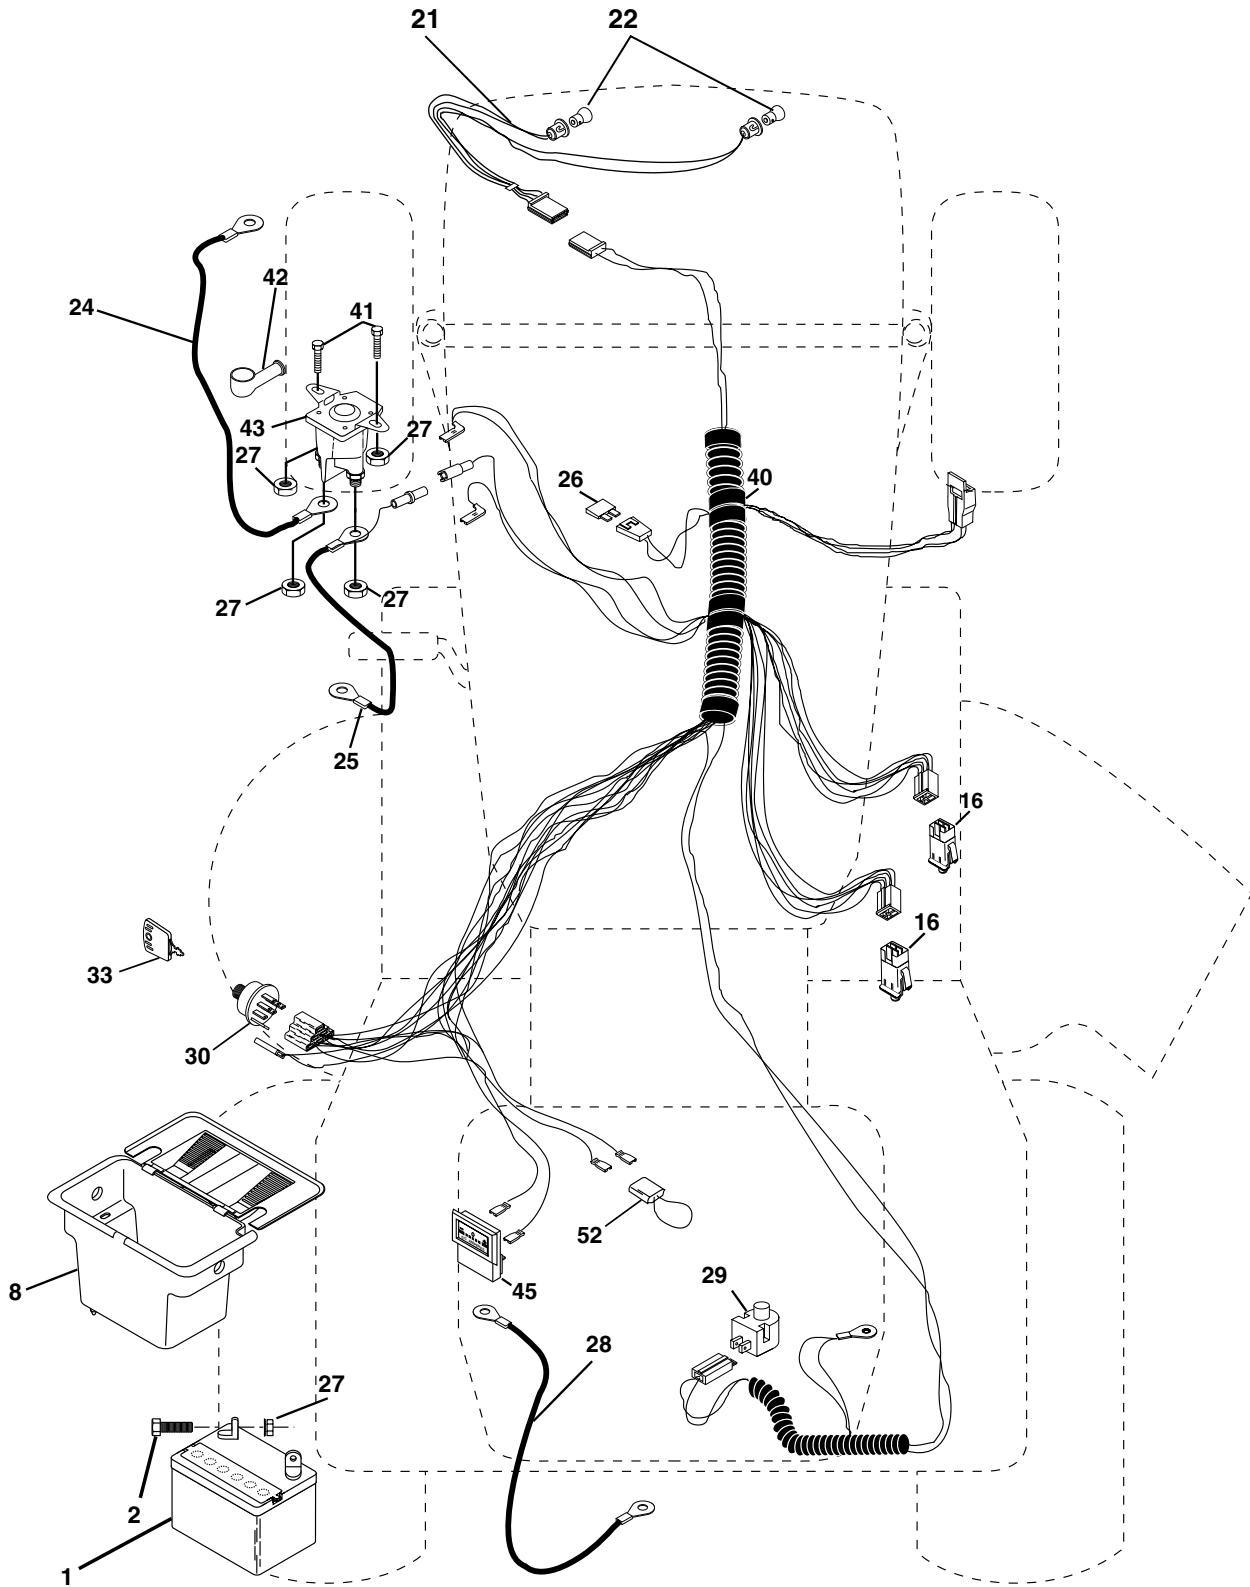

REPAIR PARTS

TRACTOR - - MODEL NUMBER PC14542C

SCHEMATIC

IGNITION SWITCH

POSITION	CIRCUIT	"MAKE"
OFF	M+G+A1	NONE
RUN/LIGHT	B+A1	A2+L
RUN	B+A1	NONE
START	B + S + A1	NONE

NOTE
 YOUR TRACTOR IS EQUIPPED WITH A SPECIAL ALTERNATOR SYSTEM. THE LIGHTS ARE NOT CONNECTED TO THE BATTERY, BUT HAVE THEIR OWN ELECTRICAL SOURCE. BECAUSE OF THIS, THE BRIGHTNESS OF THE LIGHTS WILL CHANGE WITH ENGINE SPEED. AT IDLE THE LIGHTS WILL DIM. AS THE ENGINE IS SPEEDED UP, THE LIGHTS WILL BECOME THEIR BRIGHTEST.

REPAIR PARTS

TRACTOR - - MODEL NUMBER PC14542C

ELECTRICAL

KEY NO.	PART NO.	DESCRIPTION
1	144925	Battery 12 Volt 25 Amp
2	74760412	Bolt Hex Hd 1/4-20unc X 3/4
8	156417	Case Battery
16	153664	Switch Interlock Push -In
21	166181	Harness Asm Light W/4152J
22	4152J	Bulb Light #1156
24	4799J	Cable Battery 6 Ga 11"red
25	146147	Cable Battery 6 Ga w/16 wire,red
26	175158	Fuse 20 AMP
27	73510400	Nut Keps Hex 1/4-20 unc
28	4207J	Cable Ground 6 Ga 12" black
29	121305X	Switch Plunger Nc Gray
30	175566	Switch Ign
33	140401	Key Ign
40	178437	Harness Ign
41	71110408	Bolt Blk Fin Hex 1/4-20 X 1/2
42	131563	Cover Terminal Red
43	178861	Solenoid
45	121433X	Ammeter
52	141940	Protection Wire Loop

NOTE: All component dimensions given in U.S. inches
1 inch = 25.4 mm

REPAIR PARTS

TRACTOR - - MODEL NUMBER PC14542C

DECALS

KEY NO.	PART NO.	DESCRIPTION	KEY NO.	PART NO.	DESCRIPTION
1	157163	Decal Instruction Operat English	12	173493	Decal Fender
2	158168	Decal Ins Strg Wh	14	160396	Decal V-belt Schematic 42"
3	158037	Decal Hood Rh	16	145005	Decal Battery Danger/Poison
4	158038	Decal Hood Lh	20	176396	Decal HP Engine
6	170563	Decal, Warning	--	133671	Pad Footrest
9	158166	Decal Fender Logo	--	138311	Decal Lift Handle
10	157140	Decal Danger English	--	178474	Manual Owner's English
11	101892X	Decal Clutch/brake English	--	178475	Manual Owner's French