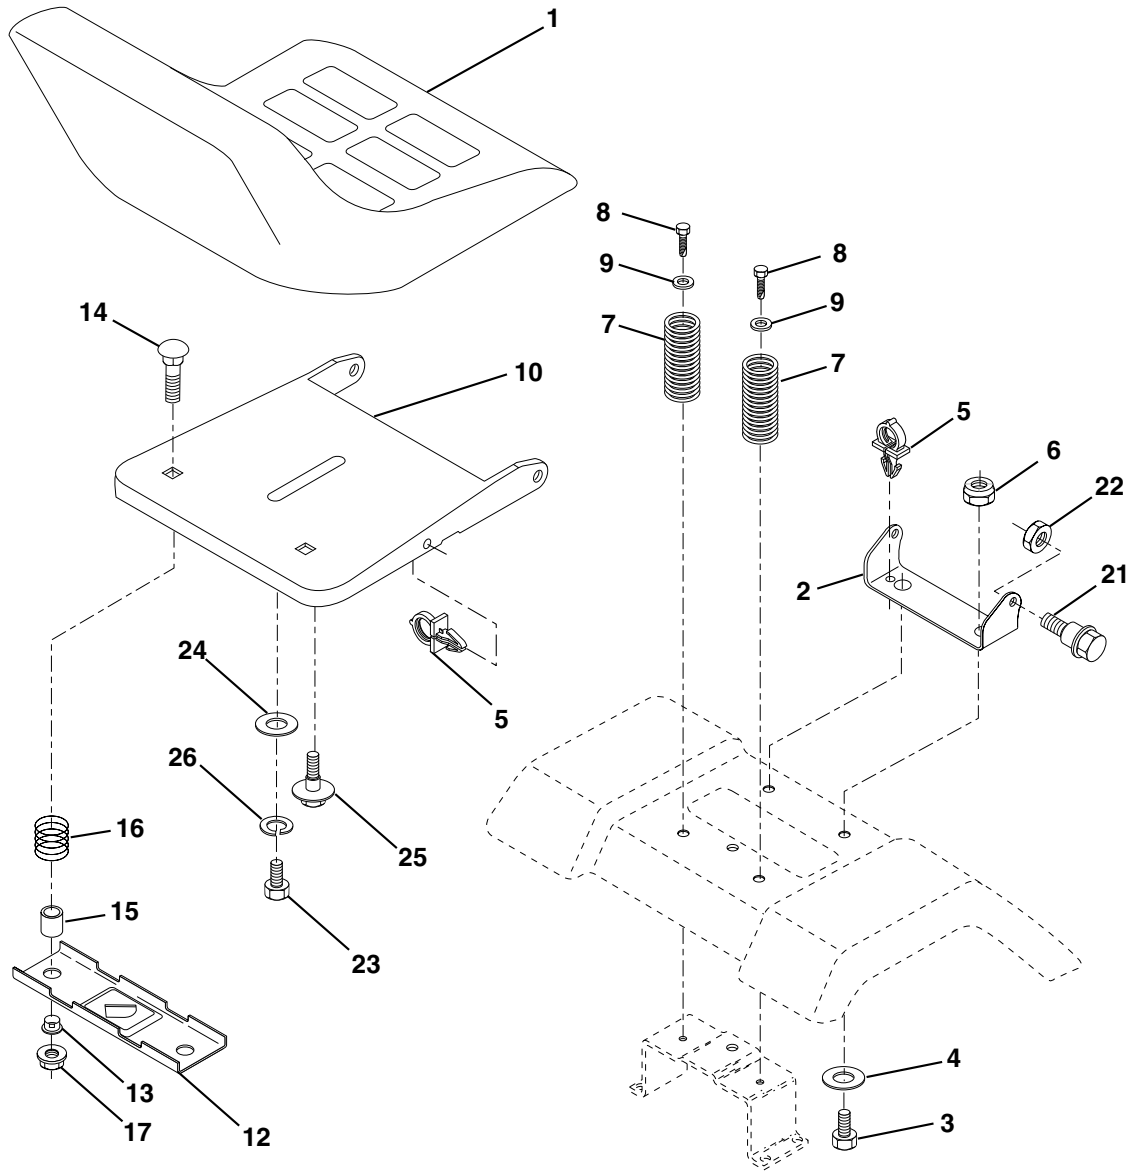

NOTE: All component dimensions given in U.S. inches
1 inch = 25.4 mm

REPAIR PARTS

TRACTOR - - MODEL NUMBER PC14542C

ENGINE

REPAIR PARTS

TRACTOR - - MODEL NUMBER PC14542C

ENGINE

KEY NO.	PART NO.	DESCRIPTION
1	170551	Control Throt /Ch 23.5 Lh Flag
2	17720410	Screw Hex Thd Cut 1/4-20x5/8 T
3	-----	Engine Briggs Model 28U707 (Order Parts From Engine Manufacturer)
4	137352	Muffler Exhaust B&S Lt
13	165291	Gasket 1 313 Id Tin Plated
14	148456	Tube Drain Oil Easy
16	11050600	Washer Lock Ext Tooth 3/8
23	169837	Shield Browning/Debris Guard
29	137180	Arrestor Spark
31	109202X	Tank Fuel 1 25 Fr
32	140527	Cap Asm Fuel W/sym Vented
33	123487X	Clamp Hose Blk
37	137040	Line Fuel 20"
38	148315	Plug Oil Drain
40	124028X	Bushing Snap Nyl Blk Fuel Line
44	17670412	Screw Hexwsh Thdrol 1/4-20x3/4
45	17000612	Screw Hex Wsh Thdrol 3/8-16
46	19091416	Washer 9/32 X 7/8 X 16ga
62	10040500	Washer Lock Hvy Hlcl Spr 5/16
72	71070512	Screw Hexhd Cap 5/16-18x3/4
78	17060620	Screw Thdrol 3/8-16x1-1/4
81	73510400	Nut Keps Hex 1/4-20 Unc

NOTE: All component dimensions given in U.S. inches
1 inch = 25.4 mm

REPAIR PARTS

TRACTOR - - MODEL NUMBER PC14542C

SEAT ASSEMBLY

KEY NO.	PART NO.	DESCRIPTION
1	140116	Seat
2	140551	Bracket Pnt Pivot Seat (blk)
3	71110616	Bolt
4	19131610	Washer 13/32 x 1 x 10 Ga
5	145006	Clip Push-In Hinged
6	73800600	Nut
7	124181X	Spring Seat Cprsn 2 250 Blk Zi
8	17000616	Screw 3/8-16 x 1.5
9	19131614	Washer 13/32 x 1 x 14 Ga
10	174894	Pan Pnt Seat (blk)
12	121246X	Bracket Pnt Mounting Switch
13	121248X	Bushing Snap Blk Nyl 50 Id