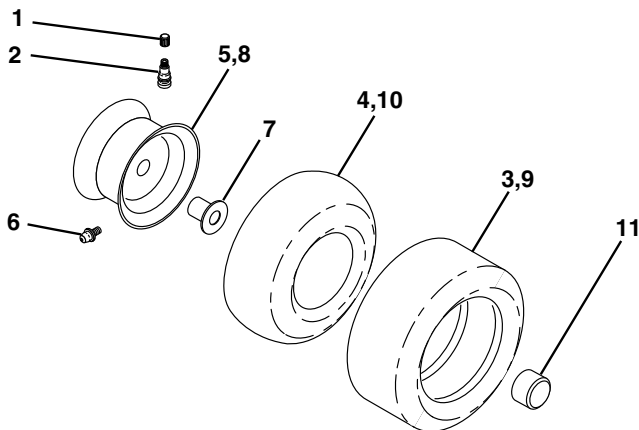

NOTE: All component dimensions given in U.S. inches
1 inch = 25.4 mm

REPAIR PARTS

TRACTOR - - MODEL NUMBER PC14542C

DECALS

KEY NO.	PART NO.	DESCRIPTION	KEY NO.	PART NO.	DESCRIPTION
1	157163	Decal Instruction Operat English	12	173493	Decal Fender
2	158168	Decal Ins Strg Wh	14	160396	Decal V-belt Schematic 42"
3	158037	Decal Hood Rh	16	145005	Decal Battery Danger/Poison
4	158038	Decal Hood Lh	20	176396	Decal HP Engine
6	170563	Decal, Warning	--	133671	Pad Footrest
9	158166	Decal Fender Logo	--	138311	Decal Lift Handle
10	157140	Decal Danger English	--	178474	Manual Owner's English
11	101892X	Decal Clutch/brake English	--	178475	Manual Owner's French

WHEELS & TIRES

KEY NO.	PART NO.	DESCRIPTION
1	59192	Cap Valve Tire
2	65139	Stem Valve
3	106222X	Tire F Ts 15 X 6 0 - 6 Service
4	59904	Tube Front (Service Item Only)
5	106732X427	Rim Asm 6"front White Service
6	278H	Fitting Grease (Front Wheel Only)
7	9040H	Bearing Flange (Front Wheel Only)
8	106108X427	Rim Asm 8"rear White Service
9	106268X	Tire R Ts 18x9.5-8 C Service
10	7152J	Tube Rear (Service Item Only)
11	104757X428	Cap Axle Blk 1 50 X 1 00
--	144334	Sealant, Tire (10 oz. Tube)

NOTE: All component dimensions given in U.S. inches
1 inch = 25.4 mm

REPAIR PARTS

TRACTOR - - MODEL NUMBER PC14542C

MOWER LIFT

REPAIR PARTS

TRACTOR - - MODEL NUMBER PC14542C

MOWER LIFT

KEY NO.	PART NO.	DESCRIPTION
1	159460	Wire Asm Inner/Sprg w/Plunger
2	159471	Shaft Asm Lift
3	105767X	Pin Groove
4	12000002	E Ring #5133-62
5	19211621	Washer 21/32 x 1 x 21 Ga.
6	120183X	Bearing Nylon
7	109413X	Grip Handle
8	124526X	Button Plunger
11	139865	Link Lift Lh
12	139866	Link Lift Rh
13	4939M	Retainer Spring
15	173288	Link Front
16	73350800	Nut Jam Hex 1/2-13 Unc
17	175689	Trunnion
18	73800800	Nut Lock w/Wsh 1/2-13 Unc
19	139868	Arm Suspension Rear
20	163552	Retainer Spring
31	169865	Bearing Pvt Lift Spherical
32	73540600	Nut Crownlock 3/8-24