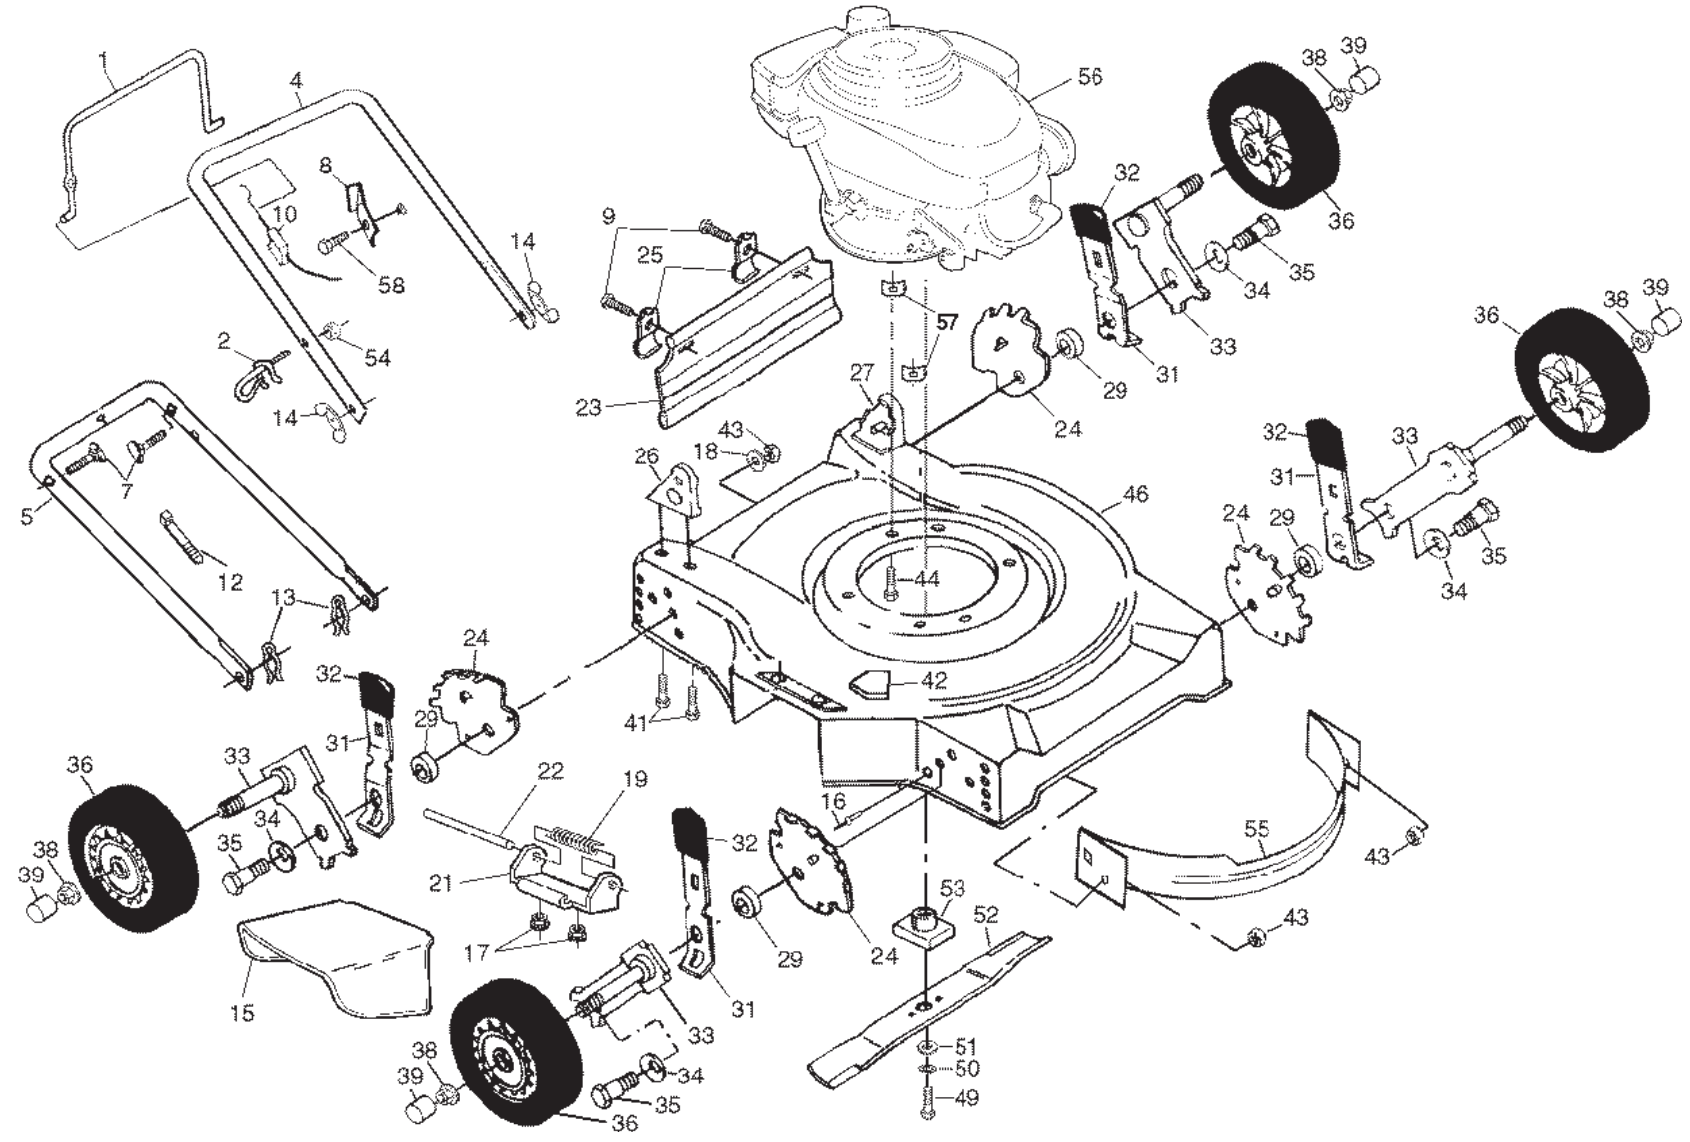

ROTARY LAWN MOWER - - MODEL NUMBER PM35TN20SA

ROTARY LAWN MOWER - - MODEL NUMBER PM35TN20SA

KEY PART NO. NO.	DESCRIPTION	KEY PART NO. NO.	DESCRIPTION
1 131696	Control Bar	34 62335	Belleville Washer
2 179585	Rope Guide	35 142748	Shoulder Bolt
4 166860X479	Upper Handle	36 800060	Wheel and Tire Assembly
5 151590X479	Lower Handle	38 83923	Flanged Locknut
7 131959	Handle Bolt 5/16-18 x 1-3/4	39 800090	Hubcap
8 850733X004	Up-Stop Bracket	41 149741	Thread Cutting Screw 5/16-18 x 3/4
9 750097	Hex Washer Head Screw #10-24 x 1/2	42 141846	Danger Decal
10 164322	Engine Zone Control Cable	43 751592	Locknut 3/8-16
12 66426	Wire Ties	44 150406	Hex Head Thread Rolling Screw 3/8-16 x 1
13 51793	Hairpin Cotter	46 187469	Lawn Mower Housing
14 128638	Wing Nuts	49 851084	Hex Head Screw 3/8-24 x 1-3/8 (Grd. 8)
15 752052	Discharge Guard	50 850263	Helical Lock Washer 3/8
16 128415	Rivet	51 851074	Hardened Washer
17 73800400	Locknut	52 145106	Blade 20"
18 61537	Washer	53 850977	Blade Adapter
19 851855	Torsion Spring	54 132004	Locknut
21 88602	Hinge Deflector	55 700839X479	Front Baffle
22 150215	Hinge Rod	56 - - -	Engine, Tecumseh, Model Number LEV90 (Order parts from engine manufacturer)
23 140543	Rear Deflector	57 851201X004	Washer
24 750085X007	Wheel Adjusting Bracket	58 750634	Screw
25 87584X004	Deflector Bracket	-- 161058	Warning Decal (Not Shown)
26 170345X479	Handle Bracket Assembly (Right)	-- 172777	Operator's Manual (English)
27 170346X479	Handle Bracket Assembly (Left)	-- 172779	Operator's Manual (Spanish)
29 146630	Spacer	-- 187468	Replacement Parts Manual
31 700331X004	Selector Spring		
32 87877	Selector Knob		
33 145935X004	Axle Arm Assembly		

NOTE: All component dimensions given in U.S. inches.
1 inch = 25.4 mm