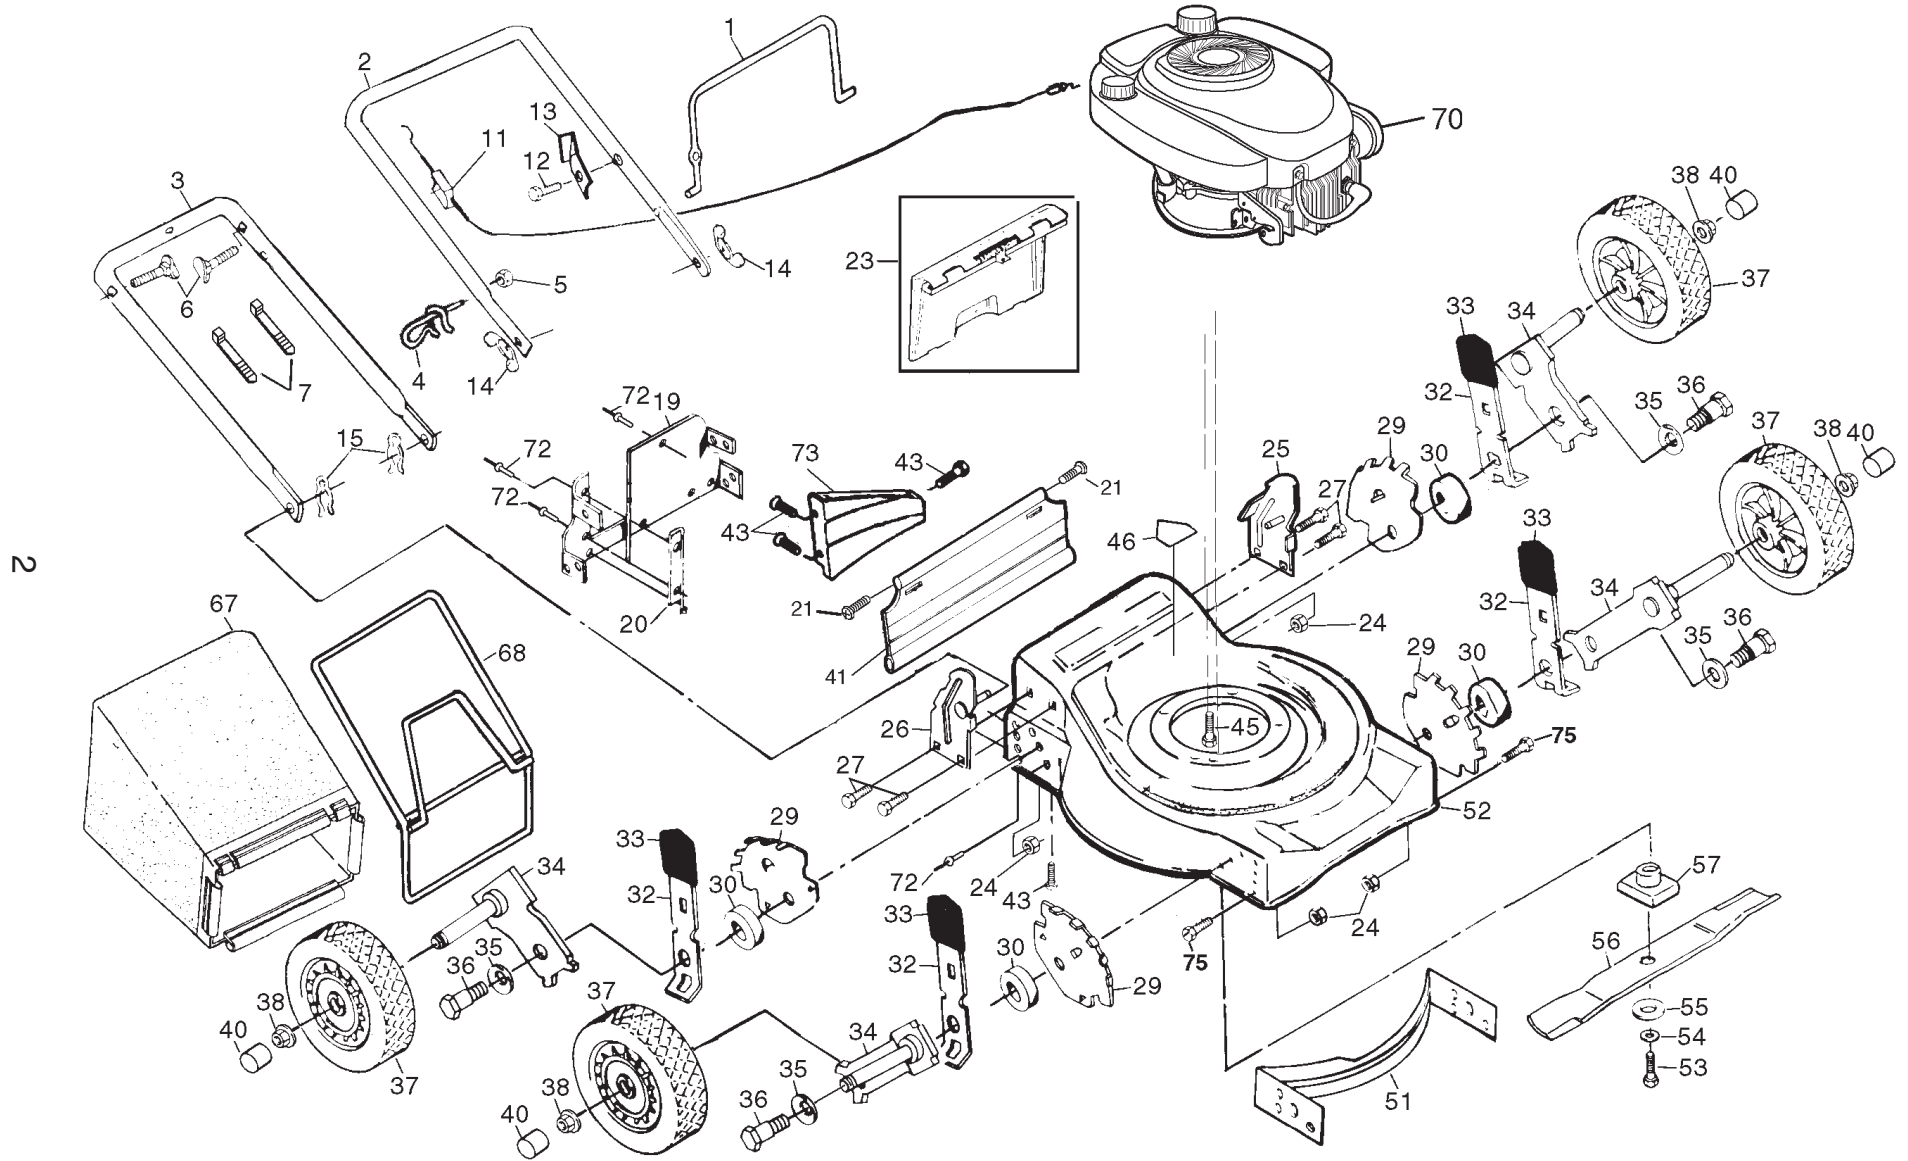

# ROTARY LAWN MOWER - - MODEL NUMBER PM4TN20RA

## ROTARY LAWN MOWER - - MODEL NUMBER PM4TN20RA

KEY NO.	PART NO.	DESCRIPTION	KEY NO.	PART NO.	DESCRIPTION
1	131696	Control Bar	43	54583	Hex Tapping Screw 1/4-20 x 1/2
2	166860X479	Upper Handle	45	150406	Hex Head Thread Rolling Screw 3/8-16 x 1
3	151590X479	Lower Handle	46	141846	Danger Decal
4	179585	Rope Guide	51	170540	Front Baffle
6	131959	Handle Bolt	52	170625	Housing Assembly (Includes Key #46)
7	66426	Wire Tie	53	851084	Hex Head Screw 3/8-24 x 1-3/8 Grade 8
11	164322	Engine Zone Control Cable	54	850263	Helical Lock Washer
12	750634	Screw, Thd. Roll. #10-24 x 1/2	55	851074	Hardened Washer
13	850733X004	Up-Stop Bracket	56	145106	20" Blade
14	128638	Wing Nut	57	850977	Blade Adapter
15	51793	Hairpin Cotter	67	157266	Grass Bag
19	156445X479	Back Plate	68	149555	Catcher Frame
20	700363X479	Side Baffle	70	- - -	Engine, Tecumseh, Model Number LEV90 (Order parts from engine manufacturer)
21	88652	Screw	72	128415	Pop Rivet
23	147613	Rear Door Assembly Kit	73	169207X479	Rear Baffle
24	751592	Locknut 3/8-16	75	17600406	Screw
25	151589X479	Handle Bracket Assembly (Left)	--	161058	Warning Decal (Not Shown)
26	151588X479	Handle Bracket Assembly (Right)	--	172782	Operator's Manual, English
27	150078	Screw 5/16-18 x 3/4	--	172784	Operator's Manual, Spanish
29	750085X007	Wheel Adjusting Bracket	--	187752	Repair Parts Manual
30	146630	Spacer			
32	700331X004	Selector Spring			
33	87877	Selector Knob			
34	145935X004	Axle Arm Assembly			
35	62335	Belleville Washer	--	MA36	Chute Deflector
36	142748	Shoulder Bolt 3/8-16	--	MK20FRD	Mulcher Kit
37	800220	Wheel Assembly			
38	83923	Washer			
40	800090	Hubcap			
41	140657	Rear Skirt			

Available accessories not included with mower:

- MA36 Chute Deflector
- MK20FRD Mulcher Kit

**NOTE:** All component dimensions given in U.S. inches.  
1 inch = 25.4 mm