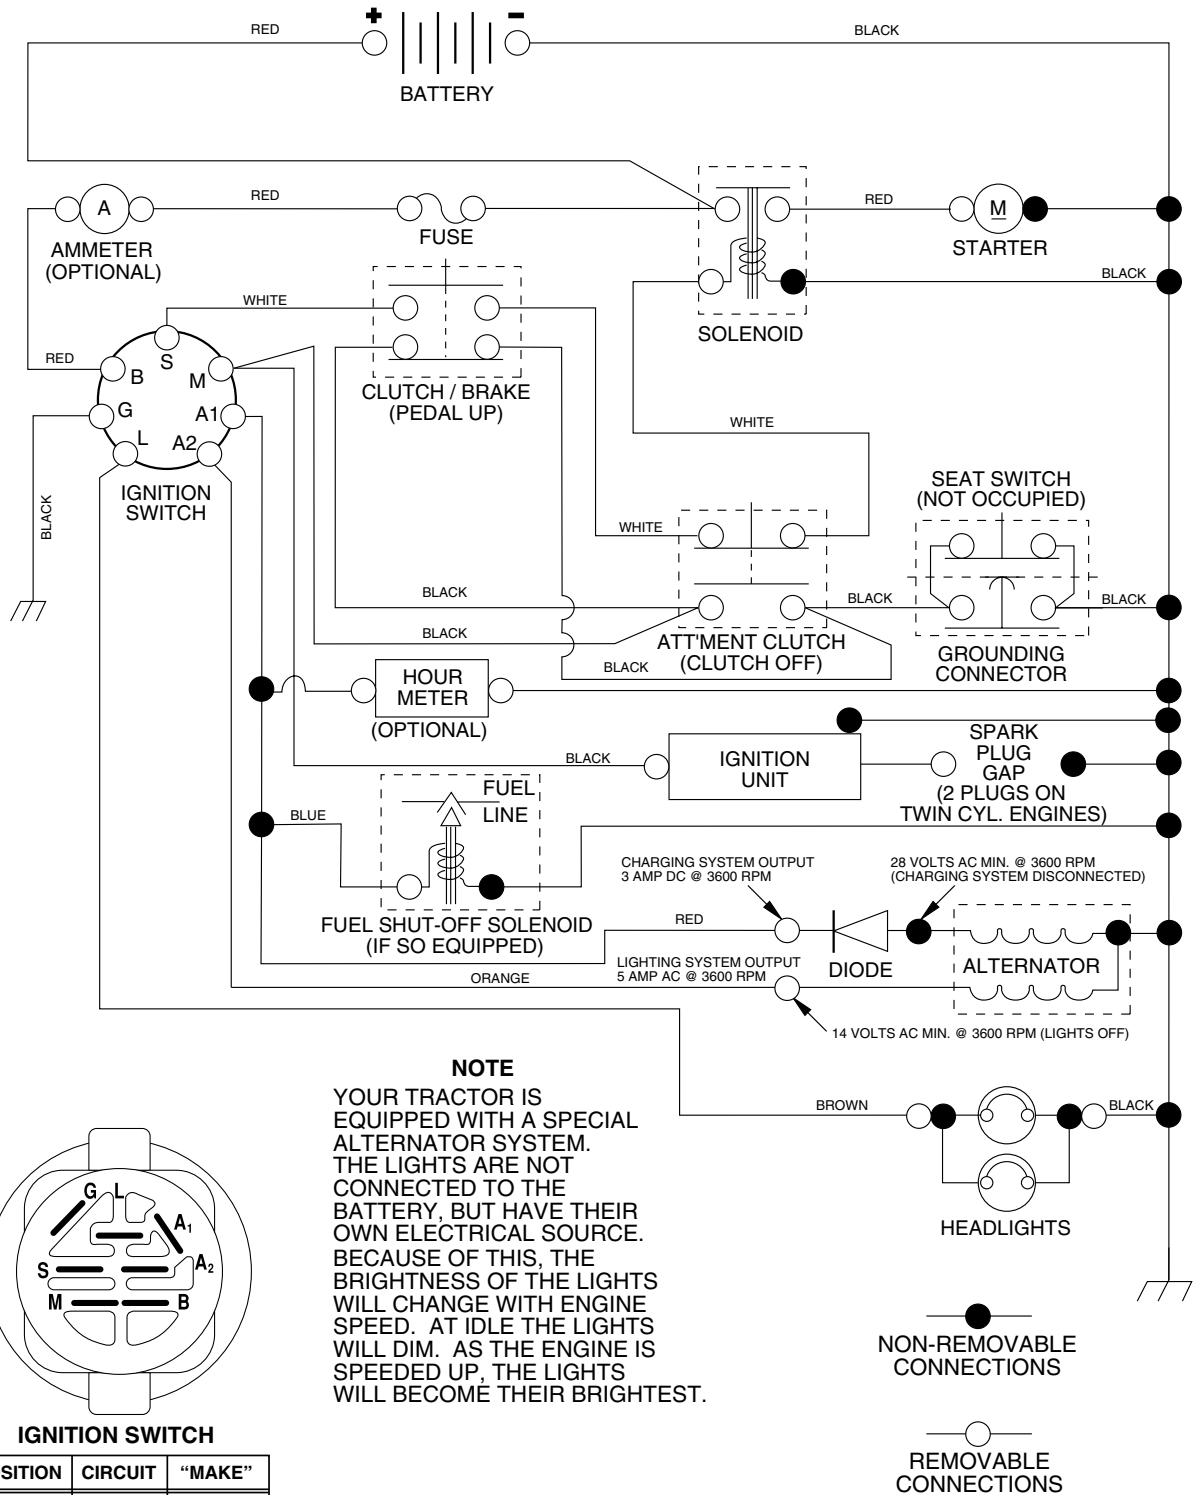

TRACTOR - - MODEL NUMBER PO14542E

SCHEMATIC

REPAIR PARTS

TRACTOR - - MODEL NUMBER PO14542E

ELECTRICAL

REPAIR PARTS

TRACTOR - - MODEL NUMBER PO14542E

ELECTRICAL

NOTE: All component dimensions given in U.S. inches
1 inch = 25.4 mm

REPAIR PARTS

TRACTOR - - MODEL NUMBER PO14542E

ENGINE

REPAIR PARTS

TRACTOR - - MODEL NUMBER PO14542E

ENGINE

KEY NO.	PART NO.	DESCRIPTION
1	170551	Control Throt /Ch Flag
2	17720408	Screw Hex Thd Cut 1/4-20x1/2
3	-----	Engine Briggs Model 287707 (Order Parts From Engine Manufacturer)
4	137352	Muffler Exhaust B&S Lt
13	165291	Gasket 1 313 Id Tin Plated
14	148456	Tube Drain Oil
16	11050600	Washer Lock Ext Tooth 3/8
23	169837	Shield Browning/Debris Guard
29	137180	Arrestor Spark
31	109202X	Tank Fuel 1 25 Fr
32	140527	Cap Asm Fuel W/sym Vented
33	123487X	Clamp Hose Blk
37	137040	Line Fuel 20"
38	148315	Plug Drain Oil
40	124028X	Bushing Snap Nyl Blk Fuel Line
44	17670412	Screw Hexwsh Thdrol 1/4-20x3/4
45	17000612	Screw Hex Wsh Thdrol 3/8-16
46	19091416	Washer 9/32 X 7/8 X 16ga
62	10040500	Washer Lock Hvy Hlcl Spr 5/16
72	71070512	Screw Hexhd Cap 5/16-18x3/4
78	17060620	Screw 3/8-16x1-1/4
81	73510400	Nut Keps Hex 1/4-20 Unc

NOTE: All component dimensions given in U.S. inches
1 inch = 25.4 mm

REPAIR PARTS

TRACTOR - - MODEL NUMBER PO14542E

MOWER LIFT

REPAIR PARTS

TRACTOR - - MODEL NUMBER PO14542E

MOWER LIFT

KEY NO.	PART NO.	DESCRIPTION
1	159460	Wire Asm Inner/Sprg w/Plunger
2	159471	Shaft Asm Lift
3	105767X	Pin Groove
4	12000002	E Ring #5133-62
5	19211621	Washer 21/32 x 1 x 21 Ga.
6	120183X	Bearing Nylon
7	109413X	Grip Handle
8	124526X	Button Plunger
11	139865	Link Lift Lh
12	139866	Link Lift Rh
13	4939M	Retainer Spring
15	173288	Link Front
16	73350800	Nut Jam Hex 1/2-13 Unc
17	175689	Trunnion
18	73800800	Nut Lock w/Wsh 1/2-13 Unc
19	139868	Arm Suspension Rear
20	163552	Retainer Spring
31	169865	Bearing Pvt Lift
32	73540600	Nut Crownlock 3/8-24