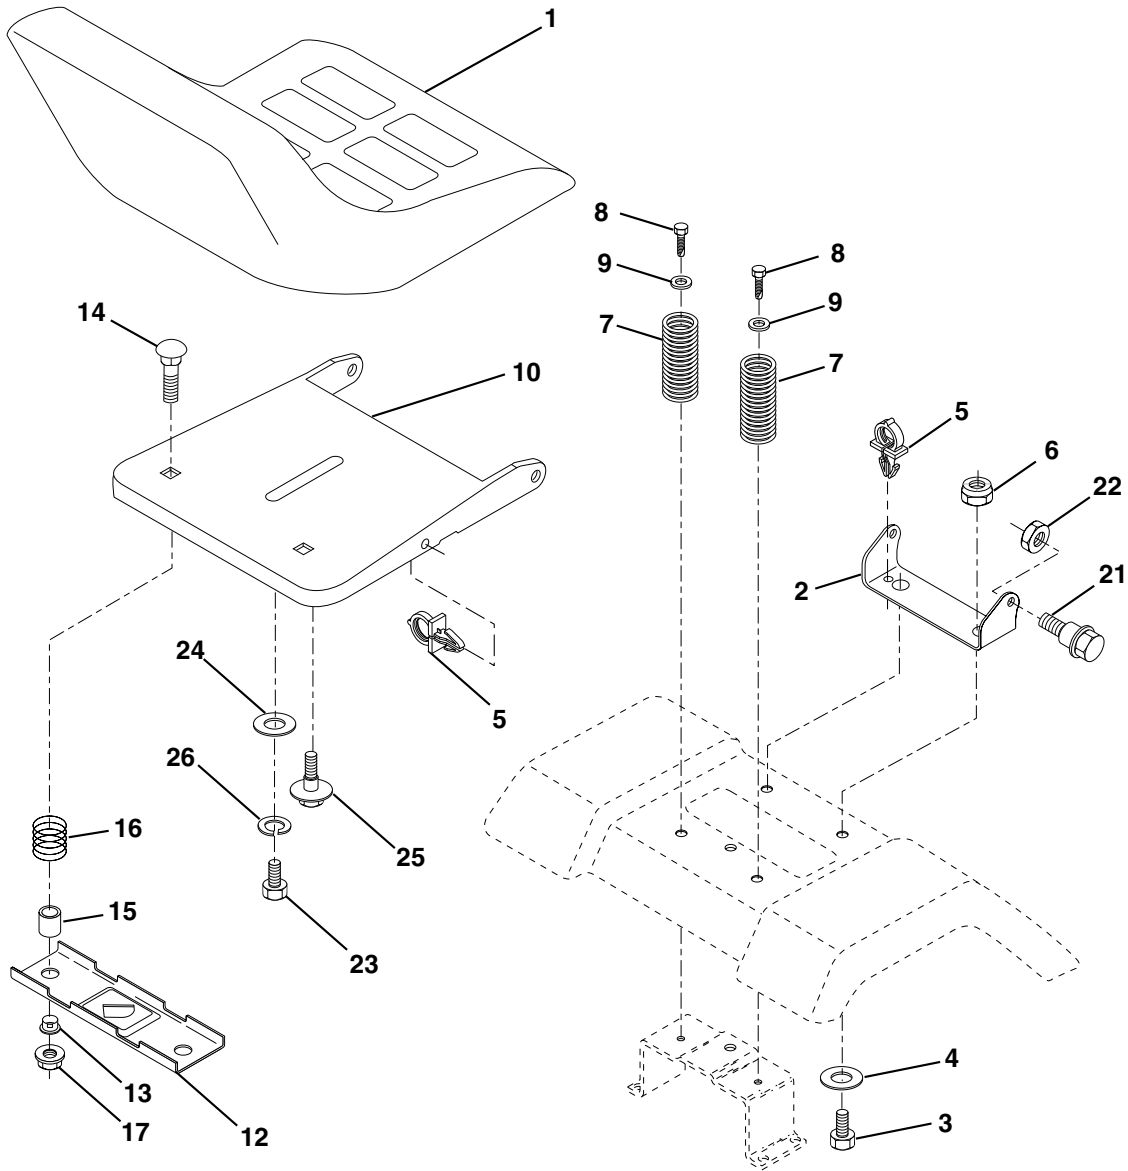

NOTE: All component dimensions given in U.S. inches
1 inch = 25.4 mm

REPAIR PARTS

TRACTOR - - MODEL NUMBER PO14542E

ENGINE

REPAIR PARTS

TRACTOR - - MODEL NUMBER PO14542E

ENGINE

KEY NO.	PART NO.	DESCRIPTION
1	170551	Control Throt /Ch Flag
2	17720408	Screw Hex Thd Cut 1/4-20x1/2
3	-----	Engine Briggs Model 287707 (Order Parts From Engine Manufacturer)
4	137352	Muffler Exhaust B&S Lt
13	165291	Gasket 1 313 Id Tin Plated
14	148456	Tube Drain Oil
16	11050600	Washer Lock Ext Tooth 3/8
23	169837	Shield Browning/Debris Guard
29	137180	Arrestor Spark
31	109202X	Tank Fuel 1 25 Fr
32	140527	Cap Asm Fuel W/sym Vented
33	123487X	Clamp Hose Blk
37	137040	Line Fuel 20"
38	148315	Plug Drain Oil
40	124028X	Bushing Snap Nyl Blk Fuel Line
44	17670412	Screw Hexwsh Thdrol 1/4-20x3/4
45	17000612	Screw Hex Wsh Thdrol 3/8-16
46	19091416	Washer 9/32 X 7/8 X 16ga
62	10040500	Washer Lock Hvy Hlcl Spr 5/16
72	71070512	Screw Hexhd Cap 5/16-18x3/4
78	17060620	Screw 3/8-16x1-1/4
81	73510400	Nut Keps Hex 1/4-20 Unc

NOTE: All component dimensions given in U.S. inches
1 inch = 25.4 mm

REPAIR PARTS

TRACTOR - - MODEL NUMBER PO14542E

SEAT ASSEMBLY

KEY NO.	PART NO.	DESCRIPTION
1	140116	Seat
2	140551	Bracket Pnt Pivot Seat (blk)
3	71110616	Bolt
4	19131610	Washer 13/32 x 1 x 10 Ga
5	145006	Clip Push-In Hinged
6	73800600	Nut
7	124181X	Spring Seat Cprsn 2 250 Blk Zi
8	17000616	Screw 3/8-16 x 1
9	19131614	Washer 13/32 x 1 x 14 Ga
10	174894	Pan Pnt Seat (blk)
12	121246X	Bracket Pnt Mounting Switch
13	121248X	Bushing Snap Blk Nyl 50 Id