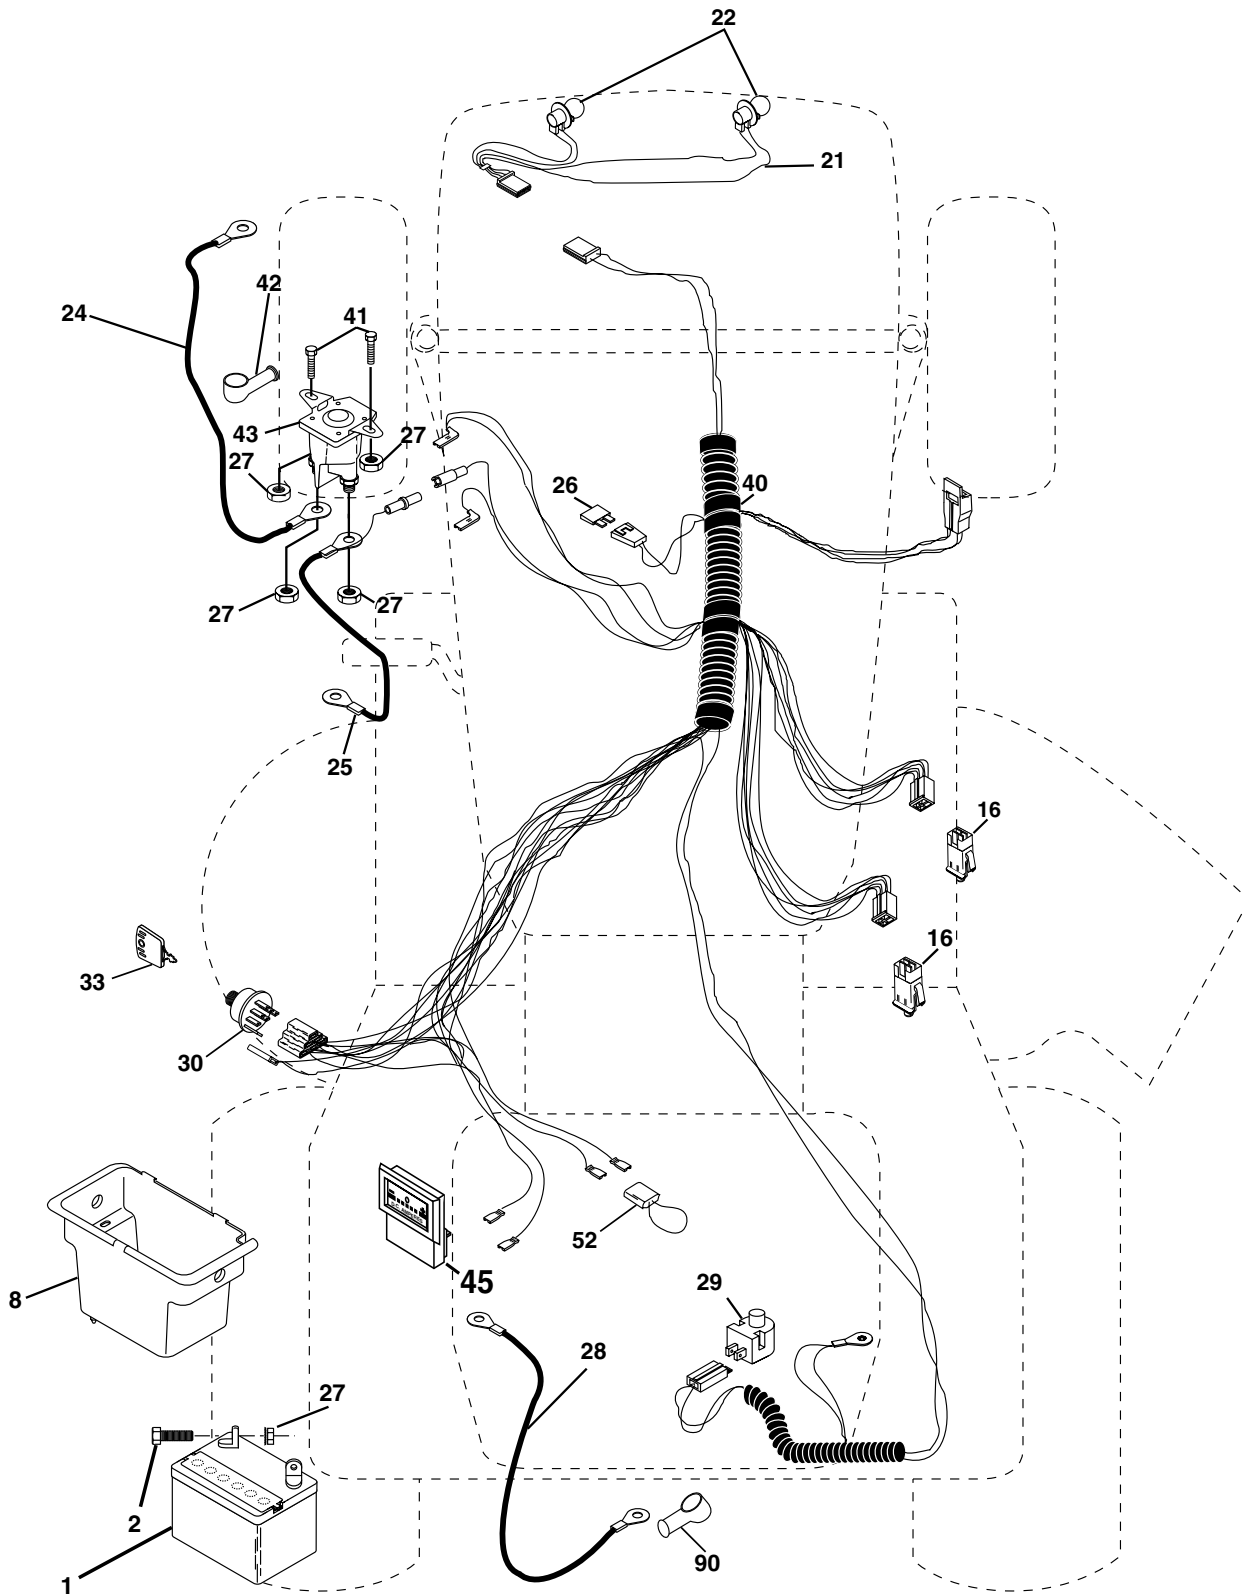

REPAIR PARTS

TRACTOR - - MODEL NUMBER PO14542E

ELECTRICAL

REPAIR PARTS

TRACTOR - - MODEL NUMBER PO14542E

ELECTRICAL

KEY NO.	PART NO.	DESCRIPTION
1	163465	Battery
2	74760412	Bolt Hex Hd 1/4-20unc X 3/4
8	176689	Box Battery Fender
16	176138	Switch Interlock
21	175685	Harness Asm Light W/4152J
22	4152J	Bulb Light
24	4799J	Cable Battery 6 Ga 11"red
25	146147	Cable Battery 6 Ga w/16 wire,red
26	175158	Fuse 20 AMP
27	73510400	Nut Keps Hex 1/4-20 unc
28	4207J	Cable Ground 6 Ga 12" black
29	121305X	Switch Plunger Nc Gray
30	175566	Switch Ign
33	140401	Key Ign
40	179720	Harness Ign
41	71110408	Bolt Blk Fin Hex 1/4-20 X 1/2
42	131563	Cover Terminal Red
43	178861	Solenoid
45	121433X	Ammeter
52	141940	Protection Wire Loop
89	180449	Cover Terminal Battery

NOTE: All component dimensions give in U.S. inches
1 inch = 25.4 mm.