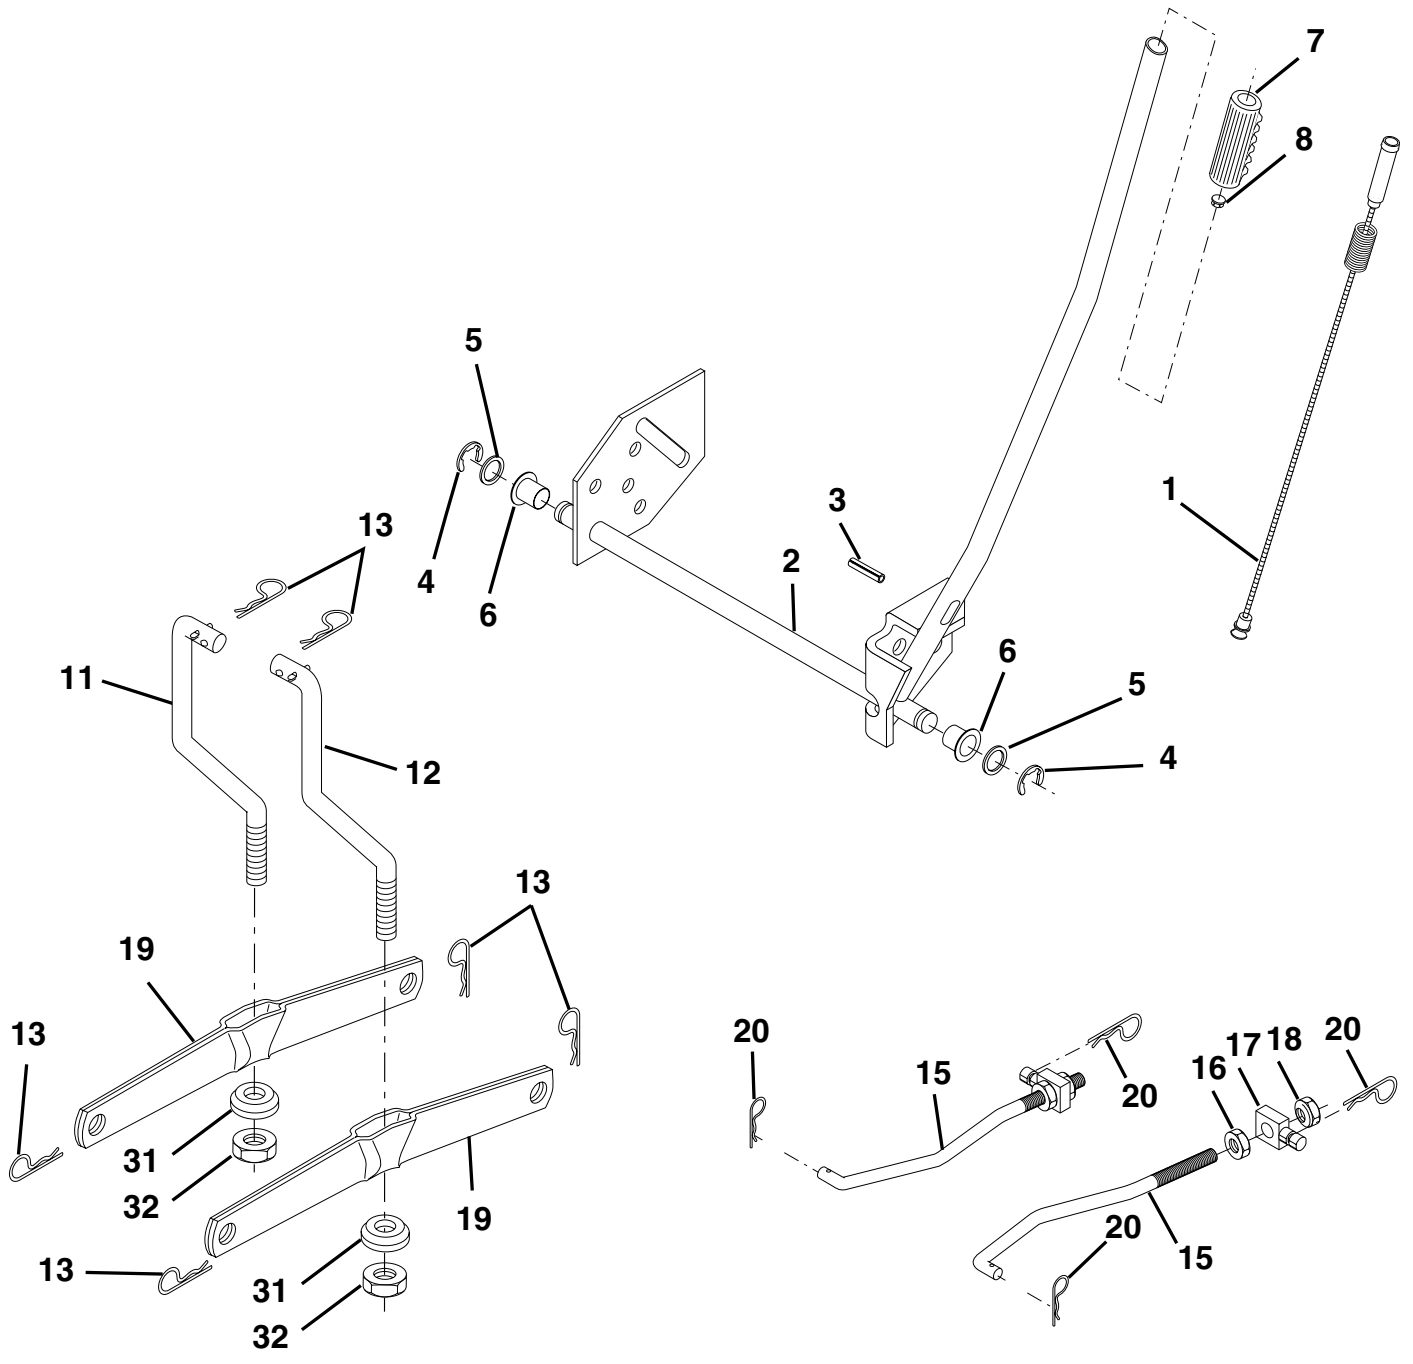

NOTE: All component dimensions given in U.S. inches
1 inch = 25.4 mm

REPAIR PARTS

TRACTOR - - MODEL NUMBER PO14542E

DECALS

KEY NO.	PART NO.	DESCRIPTION
1	157163	Decal Instruction Operat English
2	158168	Decal Steering
3	158037	Decal Hood Rh
4	158038	Decal Hood Lh
5	179128	Decal Deck "B"
6	170563	Decal Warning
9	158166	Decal Fender Logo
10	157140	Decal Danger English

WHEELS & TIRES

KEY NO.	PART NO.	DESCRIPTION
1	59192	Cap Valve Tire
2	65139	Stem Valve
3	106222X	Tire F Ts 15 X 6 0 - 6 Service
4	59904	Tube Front (Service Item Only)
5	106732X427	Rim Asm 6"front White Service
6	278H	Fitting Grease (Front Wheel Only)
7	9040H	Bearing Flange (Front Wheel Only)
8	106108X427	Rim Asm 8"rear White Service
9	106268X	Tire R Ts 18x9.5-8 C Service
10	7152J	Tube Rear (Service Item Only)
11	104757X428	Cap Axle Blk 1 50 X 1 00
--	144334	Sealant, Tire (10 oz. Tube)

NOTE: All component dimensions given in U.S. inches
1 inch = 25.4 mm

REPAIR PARTS

TRACTOR - - MODEL NUMBER PO14542E

MOWER LIFT

REPAIR PARTS

TRACTOR - - MODEL NUMBER PO14542E

MOWER LIFT

KEY NO.	PART NO.	DESCRIPTION
1	159460	Wire Asm Inner/Sprg w/Plunger
2	159471	Shaft Asm Lift
3	105767X	Pin Groove
4	12000002	E Ring #5133-62
5	19211621	Washer 21/32 x 1 x 21 Ga.
6	120183X	Bearing Nylon
7	109413X	Grip Handle
8	124526X	Button Plunger
11	139865	Link Lift Lh
12	139866	Link Lift Rh
13	4939M	Retainer Spring
15	173288	Link Front
16	73350800	Nut Jam Hex 1/2-13 Unc
17	175689	Trunnion
18	73800800	Nut Lock w/Wsh 1/2-13 Unc
19	139868	Arm Suspension Rear
20	163552	Retainer Spring
31	169865	Bearing Pvt Lift
32	73540600	Nut Crownlock 3/8-24