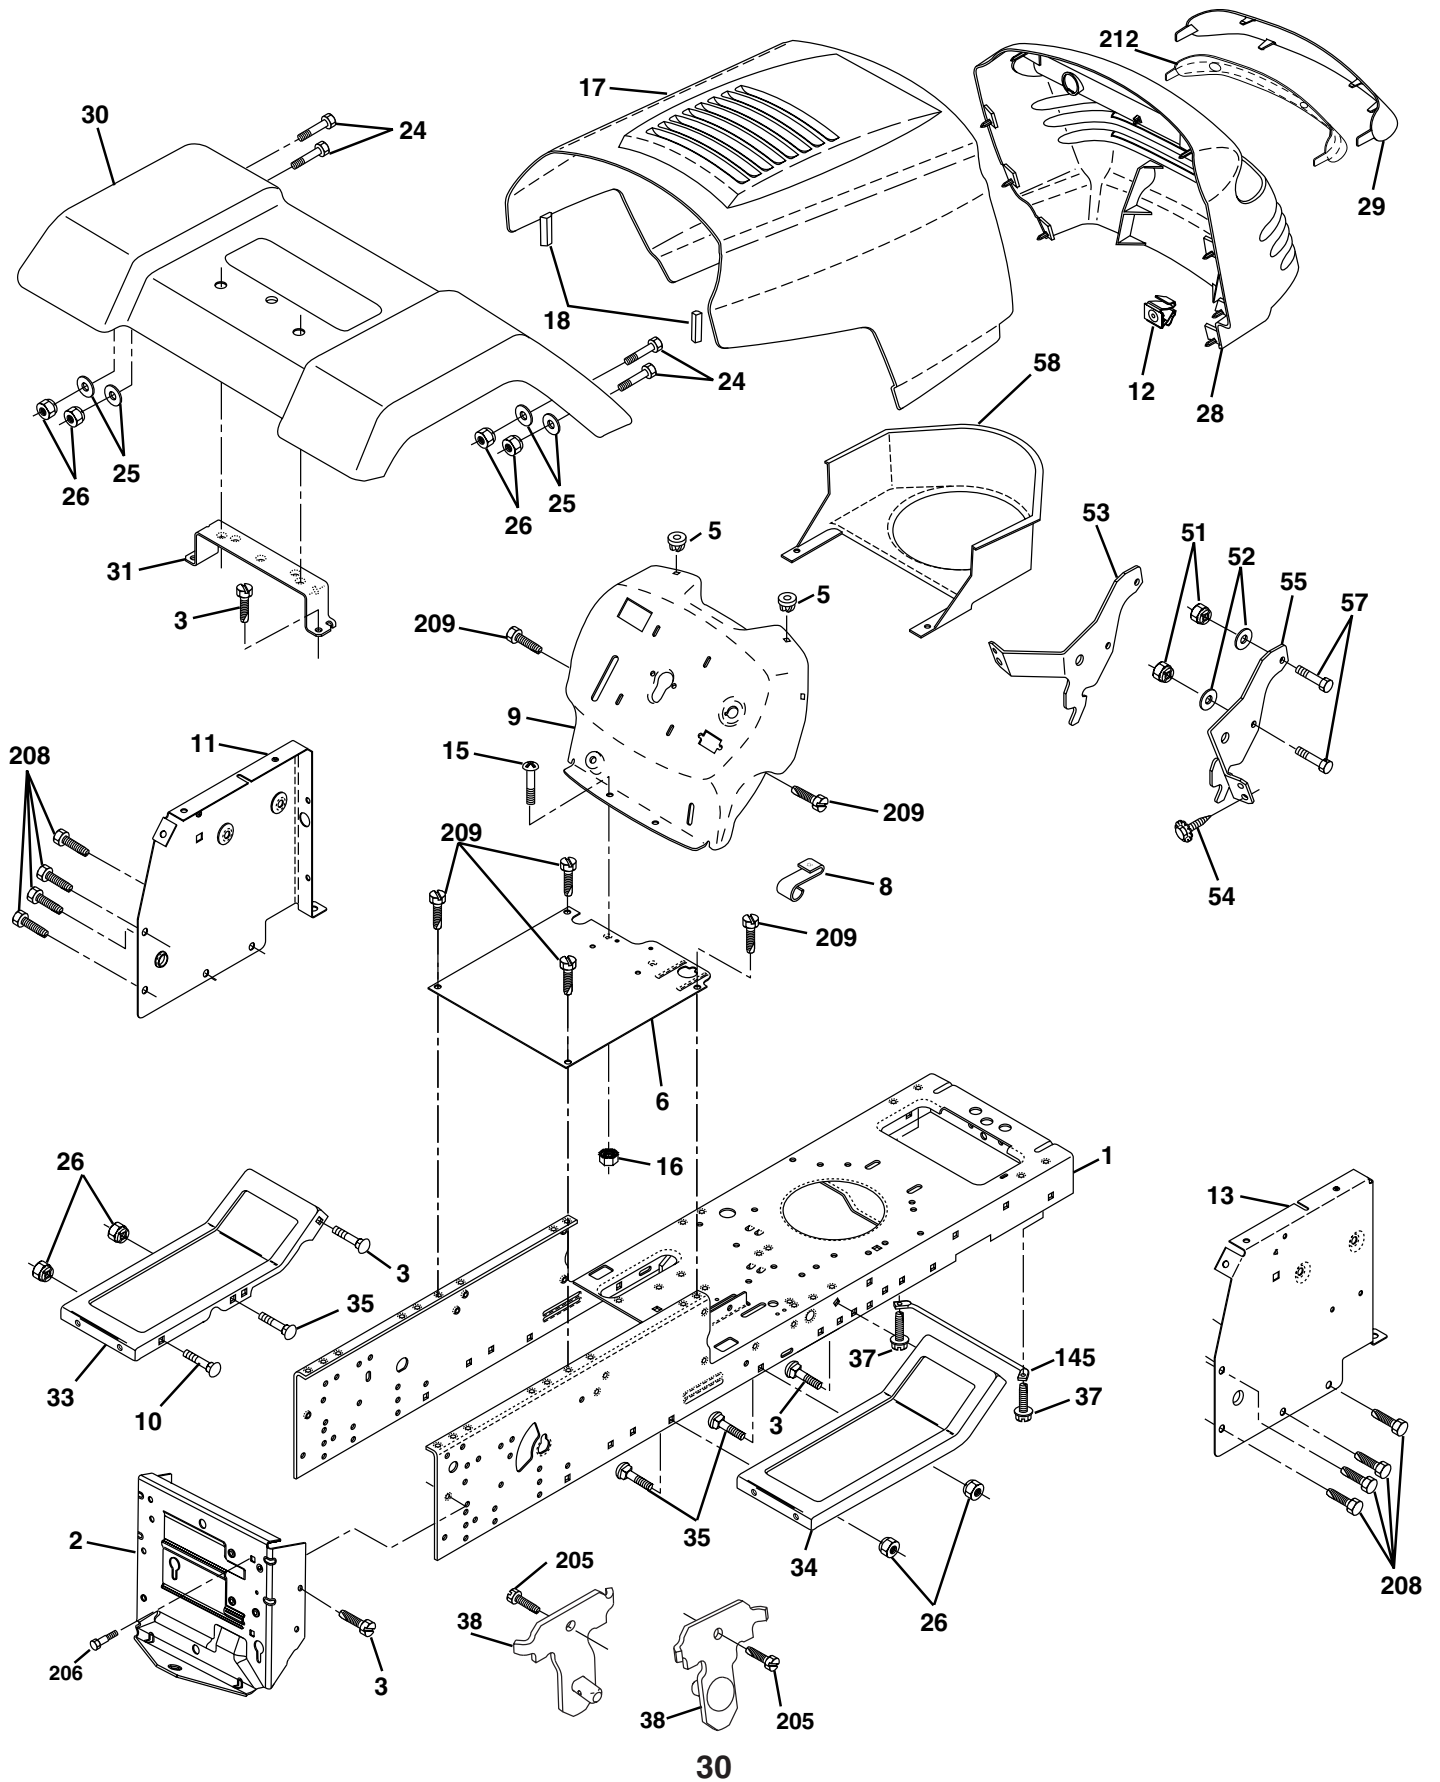

REPAIR PARTS

TRACTOR - - MODEL NUMBER PO14542E

CHASSIS AND ENCLOSURES

REPAIR PARTS

TRACTOR - - MODEL NUMBER PO14542E

CHASSIS AND ENCLOSURES

KEY NO.	PART NO.	DESCRIPTION
1	174620	Chassis
2	176554	Drawbar
3	17060612	Screw 3/8-16 x 3/4
5	155272	BumperHood/Dash
6	174643X011	Saddle Slkscr Flat Lt 6 Sp
8	155138	Clip Retainer Slide-On
9	168348X012	Dash
10	72140608	Bolt RdHd Sqnk. 3/8-16 Unc x 1
11	174996	Panel Asm. Dash Lh
12	145660	Clip Tinnerman Grile P/L
13	172105X010	Panel Dash Rh
15	74180512	Screw Mach Trhd 5/16-18 Unc x 3/4
16	73510500	Nut Keps 5/16-18 Unc
17	159639X428	Hood
18	126938X	BumperHood
24	74780616	Bolt Fin Hex 3/8-16 Unc x 1 Gr. 5
25	19131312	Washer 13/32 x 13/16 x 12 Ga.
26	73800600	Nut Lock Hex w/Insert 3/8-16 UNC
28	179101	Grill/Lens Asm
29	140273X599	Lens Grille Private label
30	169465X428	Fender Asm
31	136619	Bracket Fender
33	179716X428	Footrest LH
34	179717X428	Footrest RH
35	72110606	Bolt RdHd Sht. Sqnk. 3/8-16 x 3/4
37	17490508	Screw Thdrol 5/16-18 x 1/2 Tyt
38	175710	Bracket Asm. Pivot Mower Rear
51	73800400	Nut Lock Hex W/Ins. 1/4-20
52	19091416	Washer 9/32 x 7/8 x 16 Ga.
53	144697	Bracket Grille LH
54	161464	Screw Hex Wshd 8-18 x 7/8
55	144696	Bracket, Grille RH
57	74780412	Bolt Fin Hex 1/4-20 x .75
58	150127	Air Duct Private Label
145	156524	Rod Pivot Chassis/Hood
205	17490608	Screw Thdrol 3/8-16 x 1/2
206	170165	Bolt shoulder 5/16-18
208	17670608	Screw Thdrol 3/8-16 x 1/2
209	17000612	Screw Hex Wsh Thdrol 3/8-16
212	156229	Insert Lens Reflector
--	5479J	Plug Btn Blk

NOTE: All component dimensions given in U.S. inches
1 inch = 25.4 mm