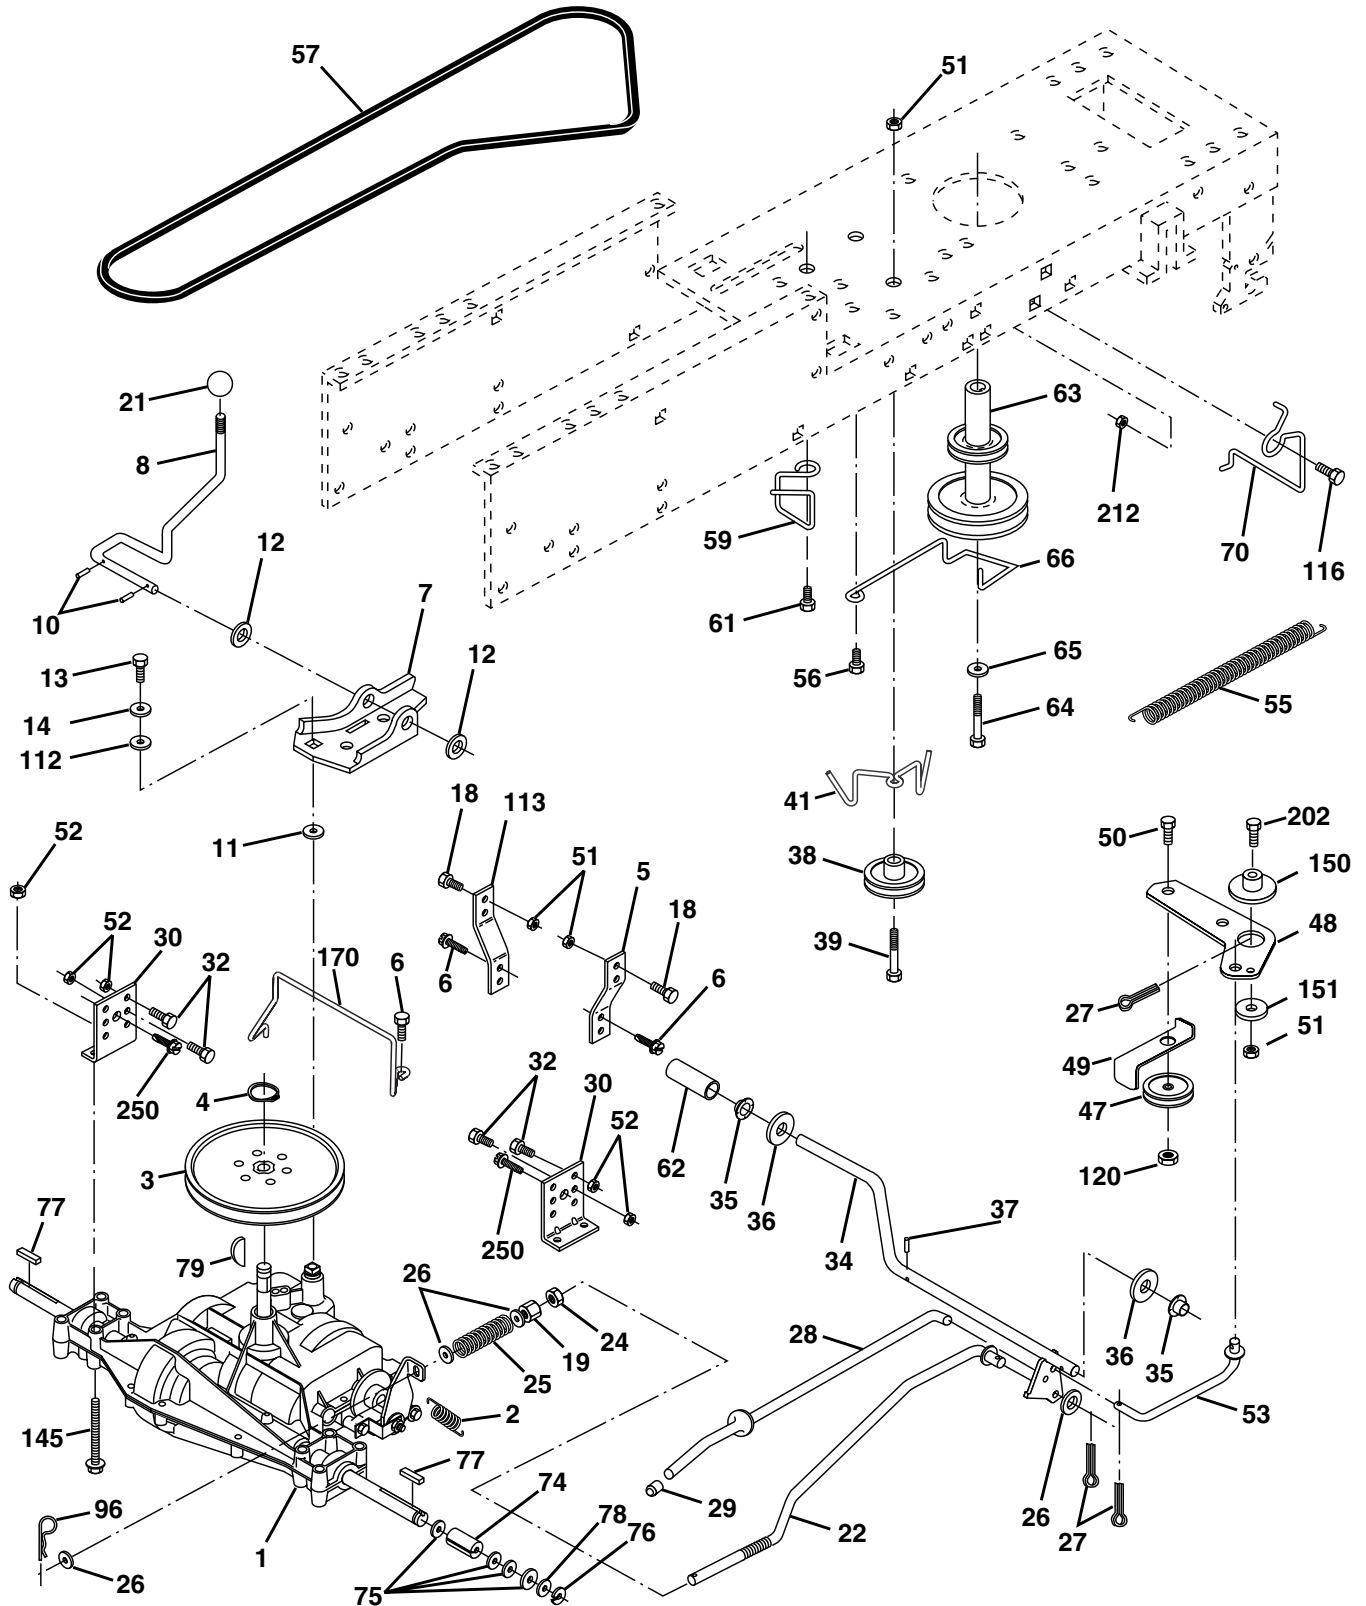

REPAIR PARTS

TRACTOR - - MODEL NUMBER PO14542E

DRIVE

REPAIR PARTS

TRACTOR - - MODEL NUMBER PO14542E

DRIVE

KEY NO.	PART NO.	DESCRIPTION	KEY NO.	PART NO.	DESCRIPTION
1	-----	Transaxle Peerless Model 206-545C (Order Parts From Transaxle Manufacturer)	50	74760624	Bolt
2	146682	Spring Extension Brake	51	73680600	Nut
3	123666X	Pulley Transaxle 18" tires	52	73680500	Nut
4	12000028	Ring Retainer # 5100-62	53	105710X	Link Clutch 7 66
5	121520X	Strap Torque Rh Pnt Blk	55	105709X	Spring Return Clutch 6 75
6	17060512	Screw 5/16-18 X 3/4	56	17060620	Screw 3/8-16 x 1-1/4
7	162240	Bracket T/A Saddle Shift	57	130801	V-belt Ground Drive 95
8	131679	Rod Shifter Black(dana)	59	169691	Keeper Belt Chassis Span Ctr.
10	76020416	Pin,Cotter	61	17120614	Screw 3/8-16 x .875
11	105701X	Washer Plate Shf 388 Sq Hole	62	8883R	Cover Pedal Blk Round
12	19151216	Washer 15/32 X 3/4 X 16ga	63	175410	Pulley Engine
13	74550412	Bolt 1/4-28 UNF Gr. 8 W/Patch	64	71170764	Bolt, Hex 7/16-20 x 4 Grade 5
14	10040400	Washer	65	10040700	Washer, Lock, Hvy Hlcl Spring 7/16
18	74780616	Bolt Fin Hex 3/8-16 UNC x 1 Gr. 5	66	154778	Keeper Belt Engine Flproof
19	73800600	Nut	70	134683	Guide Belt Dr Mower Rh
21	106933X	Knob Rd 1/2-13 Plstc Thds Blk	74	137057	Spacer Axle
22	130804	Rod Brake Lt	75	121749X	Washer 25/32 X 1 1/4 X 16 Ga
24	73350600	Nut	76	12000001	E Ring
25	106888X	Spring Rod Brake 2 00 Zinc	77	123583X	Key Square 2 0 X 1845/ 1865
26	19131316	Washer	78	121748X	Washer 25/32 X 1 5/8 X 16ga
27	76020412	Pin	79	2228M	Key Woodruff
28	175765	Rod Brake Parking	96	4497H	Retainer Spring 1"
29	71673	Cap Parking Brake	112	19091210	Washer 9/32 X 3/4 X 10 Ga
30	174973	Bracket Transmission	113	127285X	Strap Torque Lh
32	74760512	Bolt	116	72140608	Bolt, Rdhd Sqnk 3/8-16 x 1.00
34	175578	Shaft Asm Pedal Foot	120	73900600	Nut Lock Flg 3/8-16
35	120183X	Bearing Nylon Blk 629 Id	145	74490540	Bolt Hex Flghd 5/16-18 x Gr. 5
36	19211616	Washer	150	175456	Spacer Retainer
37	1572H	Roll Pin	151	19133210	Washer 13/32 x 2 x 10 Ga.
38	179114	Pulley Idler Composite	170	178394	Keeper Belt
39	74760648	Bolt Fin Hex 3/8-16 Unc x 3	212	145212	Nut Hex Flange Lock
41	175556	Keeper Belt Idler	250	17060612	Screw 3/8-16x3/4
47	127783	Pulley Idler V Groove Plastic			
48	154407	Bellcrank Clutch			
49	123205X	Retainer Belt Style Spring			

NOTE: All component dimensions given in U.S. inches
1 inch = 25.4 mm