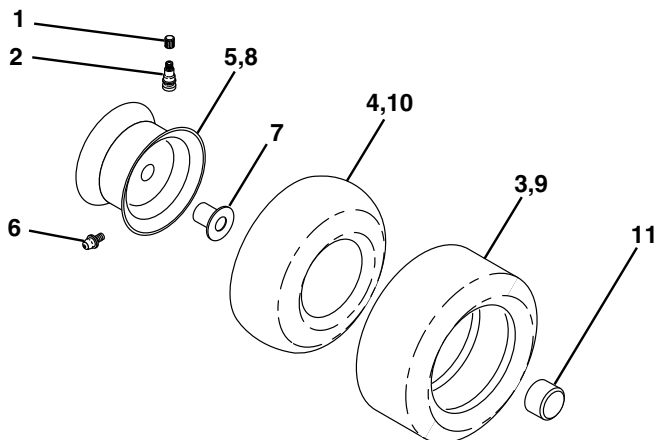

WHEELS & TIRES

KEY NO.	PART NO.	DESCRIPTION
1	59192	Cap Valve Tire
2	65139	Stem Valve
3	106222X	Tire F Ts 15 X 6 0 - 6 Service
4	59904	Tube Front (Service Item Only)
5	106732X427	Rim Asm 6"front White Service
6	278H	Fitting Grease (Front Wheel Only)
7	9040H	Bearing Flange (Front Wheel Only)
8	106108X427	Rim Asm 8"rear White Service
9	106268X	Tire R Ts 18x9.5-8 C Service
10	7152J	Tube Rear (Service Item Only)
11	104757X428	Cap Axle Blk 1 50 X 1 00
--	144334	Sealant, Tire (10 oz. Tube)

NOTE: All component dimensions given in U.S. inches
1 inch = 25.4 mm