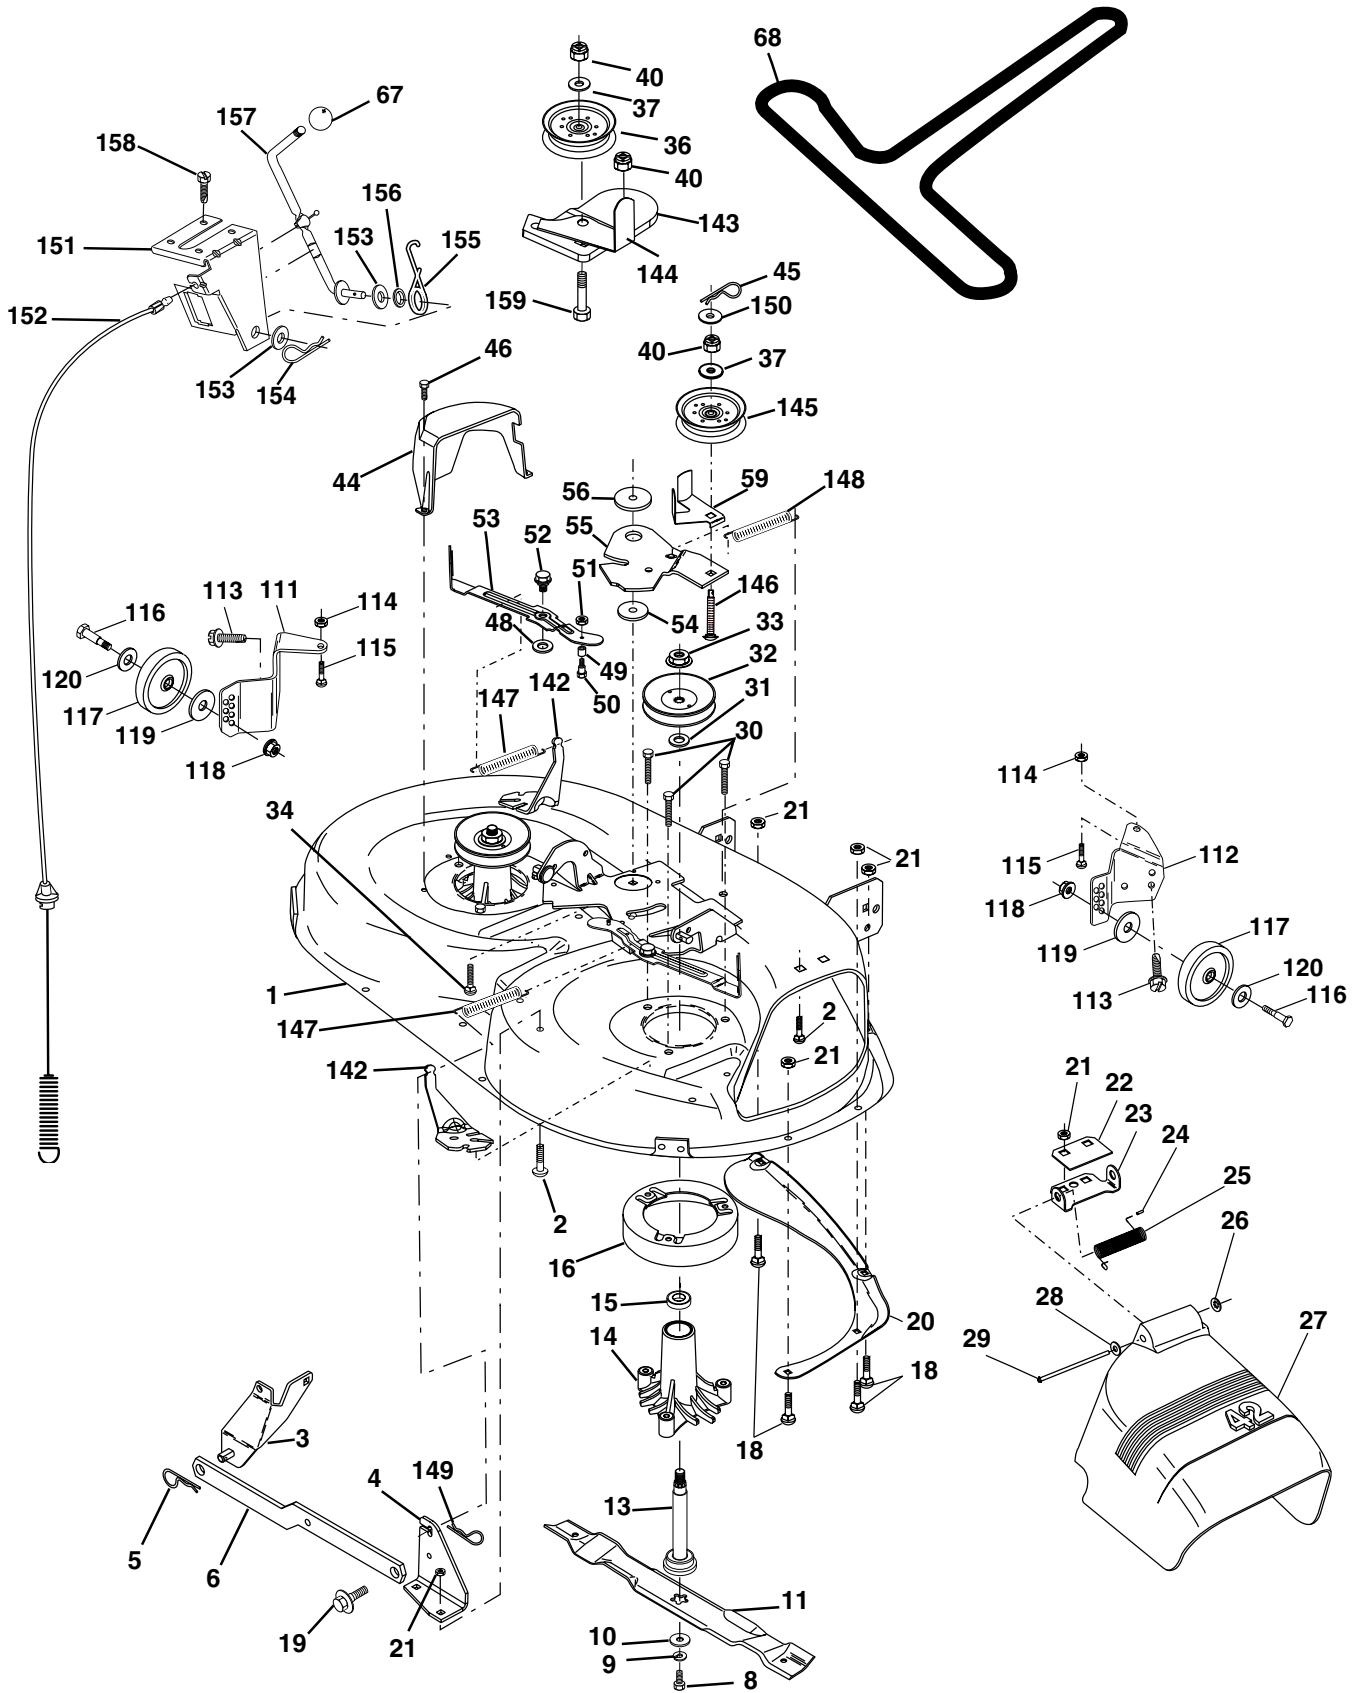

REPAIR PARTS

TRACTOR - - MODEL NUMBER PO14542E

MOWER DECK

REPAIR PARTS

TRACTOR - - MODEL NUMBER PO14542E

MOWER DECK

KEY NO.	PART NO.	DESCRIPTION	KEY NO.	PART NO.	DESCRIPTION
1	165892	Mower Deck Assembly, 42"	53	131845	Arm Assembly, Pad, Brake
2	72140506	Bolt	54	133943	Washer, Hardened
3	138017	Bracket Asm Fr. Sway Bar 3/42	55	155046	Arm, Idler
4	165460	Bracket Asm Deck 42" Sway Bar	56	165723	Spacer, Retainer
5	4939M	Retainer Spring	59	141043	Guard TUV Idler
6	178024	Bar Sway Deck	67	106932X	Knob
8	850857	Bolt 3/8-24 x 25 Grade 8 patched	68	144959	V-Belt, 42" Mower
9	10030600	Washer, Lock	111	179292	Bracket, Gauge, Wheel LH
10	140296	Washer, Hardened	112	179293	Bracket, Gauge, Wheel RH
11	138498	Blade	113	17060510	Screw Tapping 3/8-16 x .625
13	137645	Shaft Assembly, Mandrel, Vented	114	73510500	Nut, Keps 5/16 - 18 UNC
14	128774	Housing, Mandrel, Vented	115	72110504	Bolt, Carriage 5/16-18 x 1/2
15	110485X	Bearing, Ball, Mandrel	116	4898H	Bolt, Shoulder
16	174493	Stripper, Mower Deck	117	105455X	Wheel, Gauge
18	72140505	Bolt, Carriage 5/16-18 x 5/8	118	73930600	Nut Centerlock 3/8-16
19	132827	Bolt, Shoulder	119	19121414	Washer 3/8 x 7/8 x 14 Ga.
20	159770	Baffle, Vortex	120	19171512	Washer 17/32 x 15/16 x 12 Ga.
21	73680500	Nut	142	165890	Arm Spring Brake Mower
22	134753	Stiffener Bracket	143	157109	Bracket Arm Idler 42"
23	131267	Bracket, Deflector Mower 42"	144	158634	Keeper Belt 42" Clutch Cable
24	105304X	Cap, Sleeve 80 x 112 Blk Mower	145	165888	Pulley Idler Flat
25	123713X	Spring, Torsion, Deflector 2 52	146	171977	Bolt Carriage Idler
26	110452X	Nut, Push Phos & Oil	147	131335	Spring Extension
27	130968X428	Shield, Deflector 42" Blk	148	169022	Spring Return Idler
28	19111016	Washer 11/32 x 5/8 x 16 Gauge	149	165898	Retainer Spring Yellow
29	131491	Rod, Hinge 42" 6 75 W/G	150	19091216	Washer 9/32 x 3/4 x 16 Ga.
30	173984	Screw Thdrol Hex	151	169670	Bracket Clutch Cable
31	129963	Washer, Spacer Mower Vented	152	169676	Clutch Cable 42"
32	153535	Pulley, Mandrel	153	169674	Washer Flat 3/8" Type B
33	178342	Nut, Toplock	154	169675	Spring Retainer
34	72110614	Bolt	155	169671	Spring Retention LVR CLTCH CAB
36	131494	Pulley, Idler, Flat	156	169672	Spacer Clutch Cable
37	19131316	Washer 13/32 x 13/16 x 16 Gauge	157	169669	Rod Clutch Cable 3/8"
40	73680600	Nut	158	17720408	Screw Hex Thd Cut 1/4-20 x 1/2
44	140088	Guard, Mandrel, LH	159	72140614	Bolt Rdhd Sqn 3/8-16 UNC x 1-3/4
45	4497H	Retainer	--	130794	Mandrel Assembly (Includes Housing, Shaft and Shaft Hardware Only - Pulley Not Included)
46	137729	Screw, Thdrol 1/4-20 x 5/8 T	--	171491	Replacement Mower, Complete
48	133944	Washer, Hardened			
49	174284	Roller Assembly, Cam Follower			
50	131340	Bolt, Shoulder #10-24 Grade 5			
51	69180	Locknut			
52	139888	Bolt, Shoulder 5/16-18 UNC			

NOTE: All component dimensions given in U.S. inches
1 inch = 25.4 mm