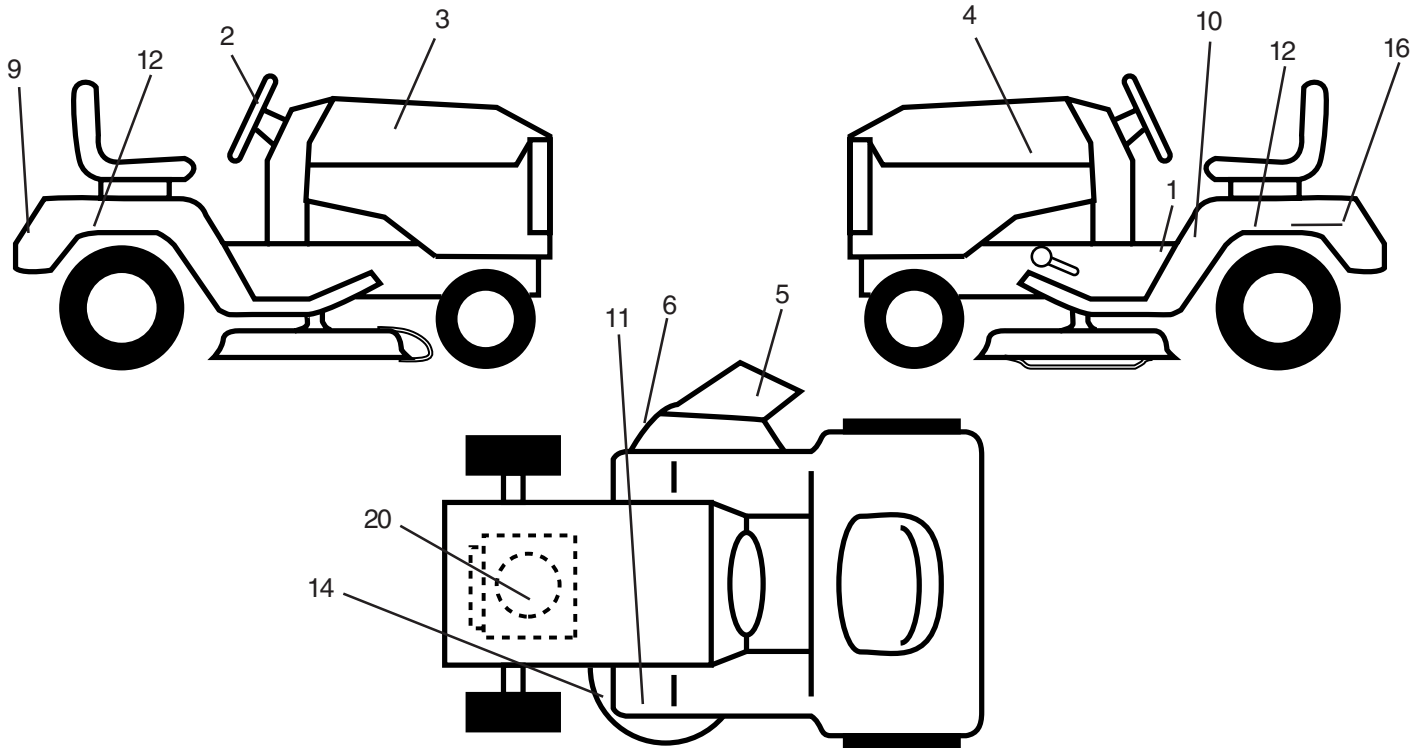

REPAIR PARTS

TRACTOR - - MODEL NUMBER PO14542E

DECALS

KEY NO.	PART NO.	DESCRIPTION
1	157163	Decal Instruction Operat English
2	158168	Decal Steering
3	158037	Decal Hood Rh
4	158038	Decal Hood Lh
5	179128	Decal Deck "B"
6	170563	Decal Warning
9	158166	Decal Fender Logo
10	157140	Decal Danger English

KEY NO.	PART NO.	DESCRIPTION
11	181251	Decal Clutch/brake
12	173493	Decal Fender
14	160396	Decal V-belt Schematic 42"
16	145005	Decal Battery Danger/Poison
20	176396	Decal HP Engine
--	179769X428	Pad Footrest RH
--	179768X428	Pad Footrest LH
--	138311	Decal Lift Handle
--	182080	Manual Owner's English
--	182081	Manual Owner's French