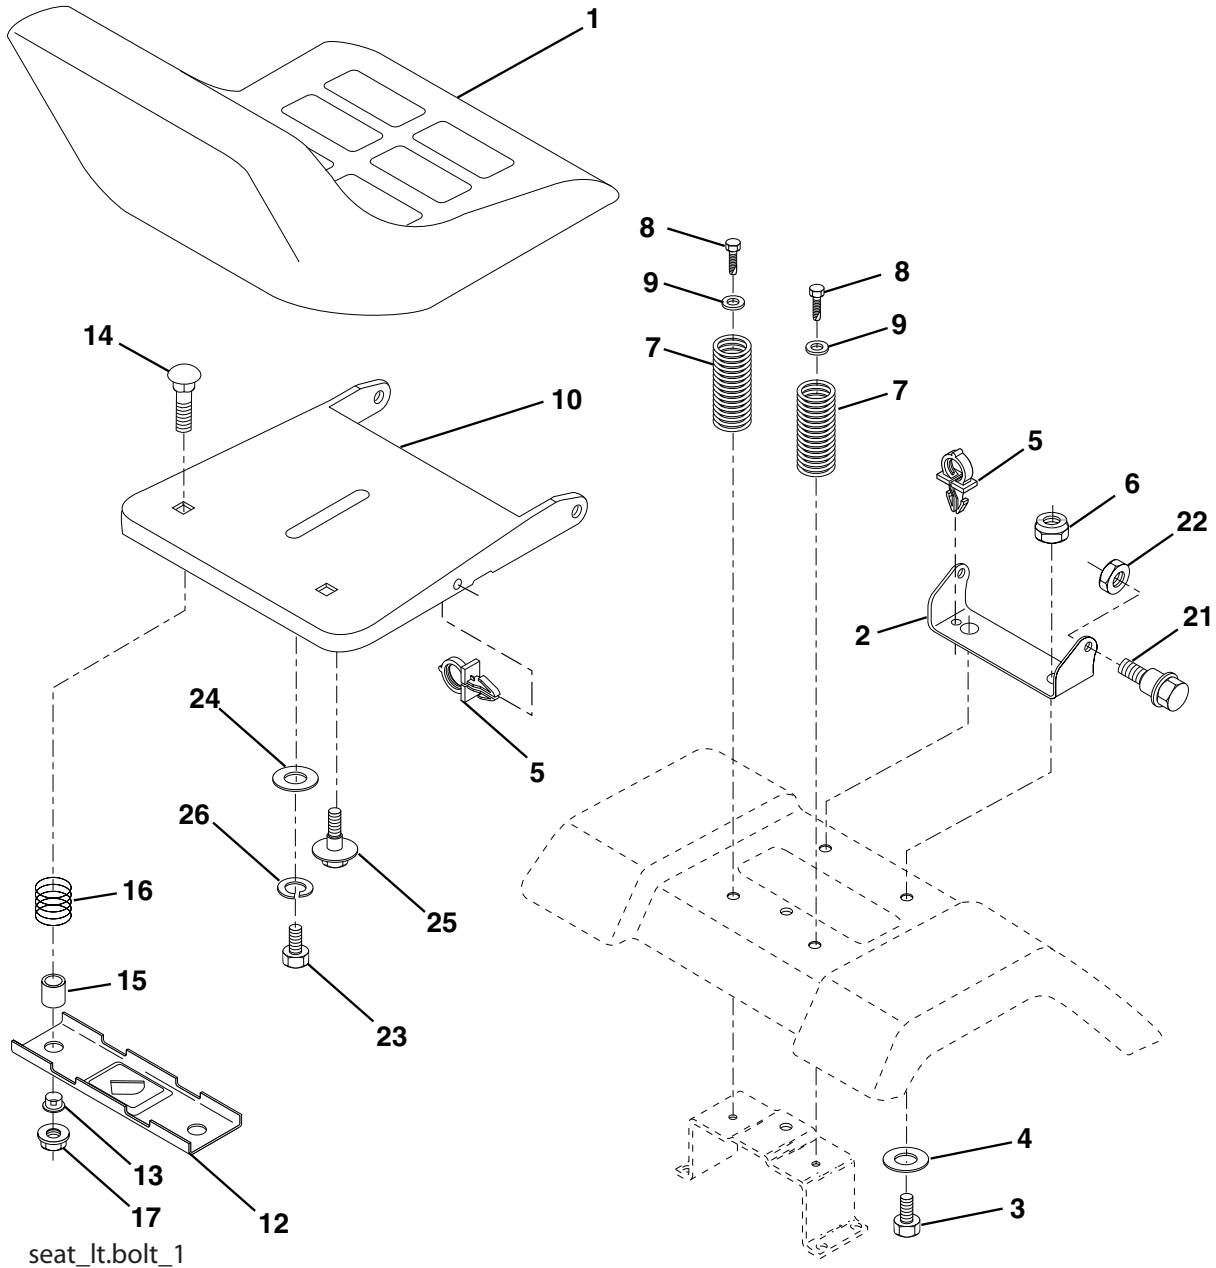

REPAIR PARTS

TRACTOR - - MODEL NUMBER PO17542ST (PO175H42STB)

SEAT ASSEMBLY

seat_lt.bolt_1

KEY NO.	PART NO.	DESCRIPTION	KEY NO.	PART NO.	DESCRIPTION
1	175389	Seat	14	72050412	Bolt Rdhd Sht Nk 1/4-20 x 1-1/2
2	140551	Bracket Pnt Pivot Seat (blk)	15	134300	Spacer Split 28 x 96 Yel Zinc
3	71110616	Bolt	16	121250X	Spring Cprsn 1 27 Blk Pnt
4	19131610	Washer 13/32 x 1 x 10 Ga.	17	123976X	Nut Lock 1/4 Lge Fig Gr. 5 Zinc
5	145006	Clip Push-In Hinged	21	171852	Bolt Shoulder 5/16-18 unc Blkz-2A
6	73800600	Nut	22	73800500	Nut
7	124181X	Spring Seat Cprsn 2 250 Blk Zi	23	71110814	Bolt Hex Black
8	17000616	Screw 3/8-16 x 1.5	24	19171912	Washer 17/32 x 1-3/16 x 12 Ga.
9	19131614	Washer 13/32 x 1 x 14 Ga.	25	127018X	Bolt Shoulder 5/16-18 x 62
10	182493	Pan Pnt Seat (blk)	26	10040800	Lockwasher
12	121246X	Bracket Pnt Mounting Switch			
13	121248X	Bushing Snap Blk Nyl 50 Id			

NOTE: All component dimensions given in U.S. inches
1 inch = 25.4 mm