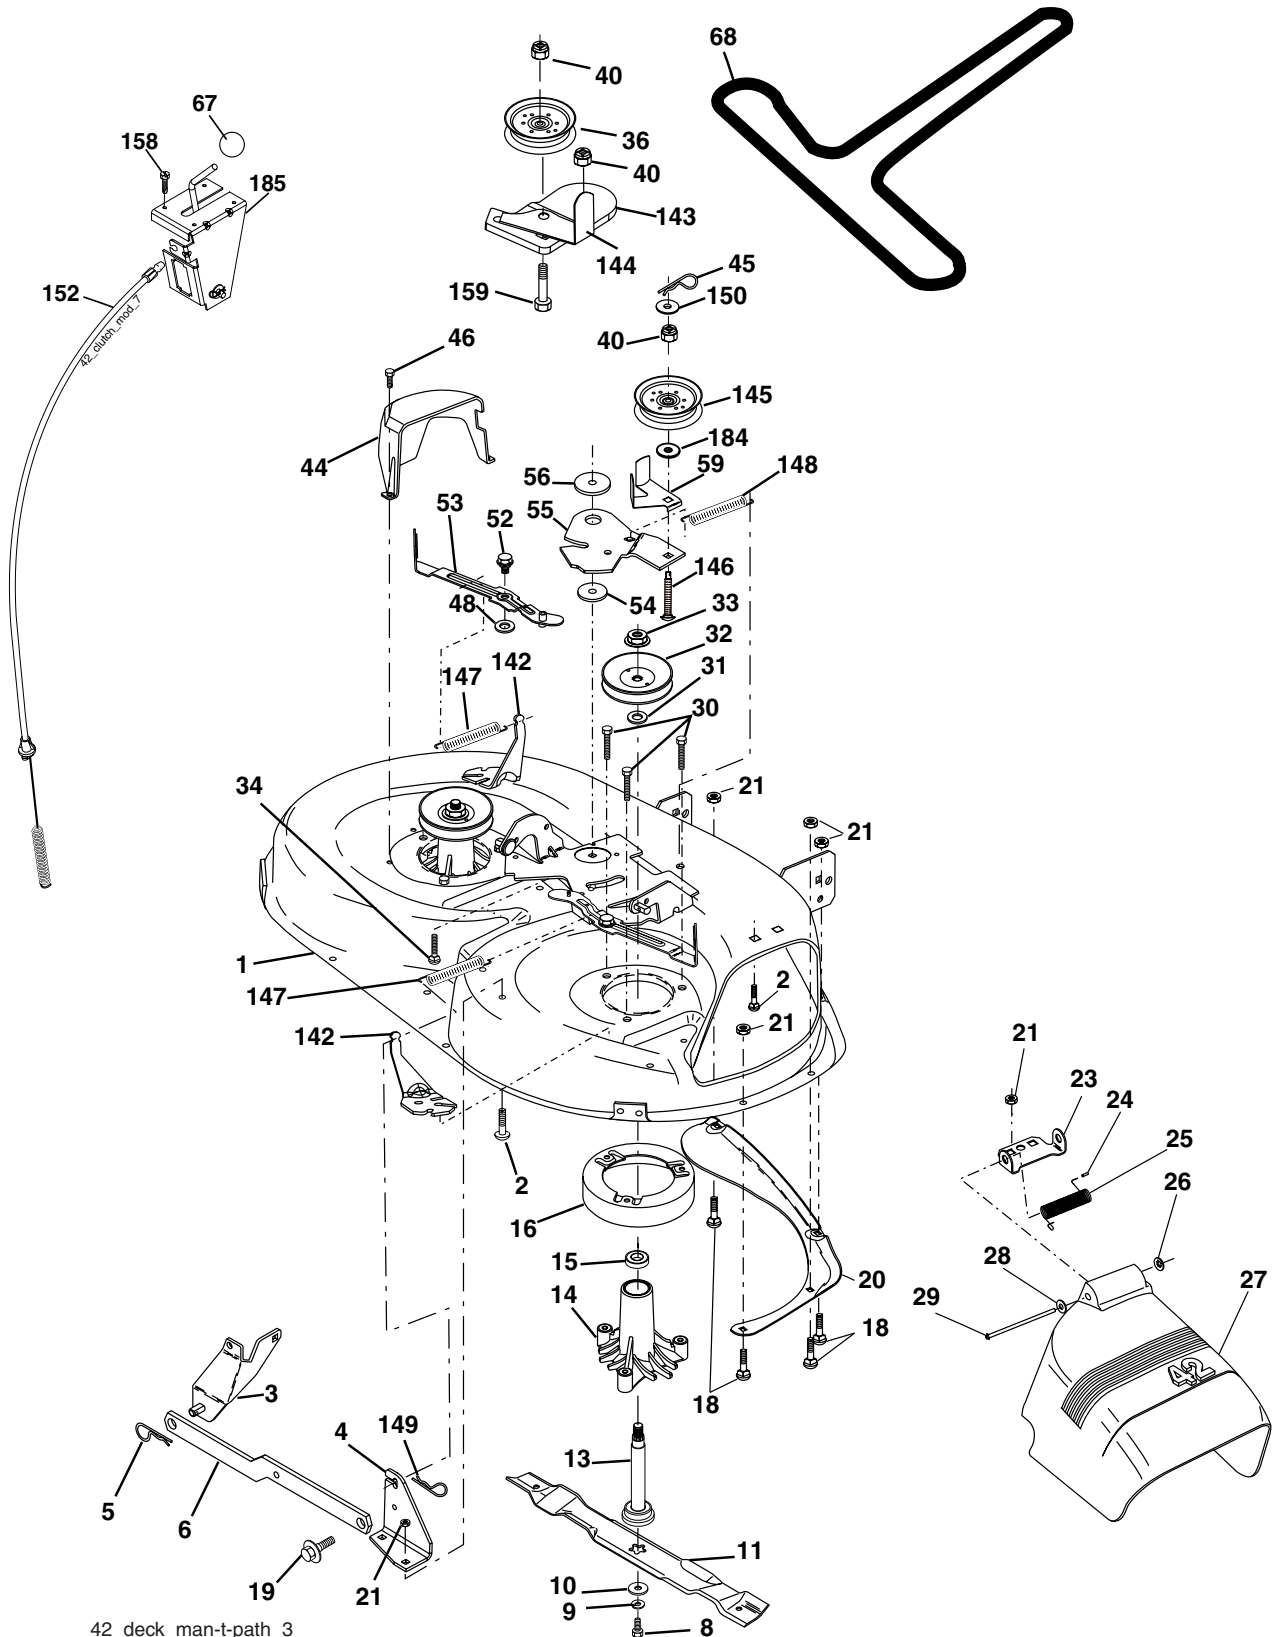

REPAIR PARTS

TRACTOR - - MODEL NUMBER PO17542ST (PO175H42STB)

MOWER DECK

42_deck_man-t-path_3

REPAIR PARTS

TRACTOR - - MODEL NUMBER PO17542ST (PO175H42STB)

MOWER DECK

KEY NO.	PART NO.	DESCRIPTION	KEY NO.	PART NO.	DESCRIPTION
1	165892	Mower Deck Assembly, 42"	36	131494	Pulley, Idler, Flat
2	72140506	Bolt	40	73900600	Nut
3	138017	Bracket Asm Fr. Sway Bar 3/42	44	140088	Guard, Mandrel, LH
4	165460	Bracket Asm Deck 42" Sway Bar	45	4497H	Retainer
5	4939M	Retainer Spring	46	137729	Screw, Thdrol 1/4-20 x 5/8 T
6	178024	Bar Sway Deck	48	133944	Washer, Hardened
8	850857	Bolt 3/8-24 x 25 Gr. 8 patched	52	139888	Bolt, Shoulder 5/16-18 unc
9	10030600	Washer, Lock	53	184907	Arm Assembly, Pad, Brake
10	140296	Washer, Hardened	54	178515	Washer, Hardened
		(The following blades are available)	55	155046	Arm, Idler
11	134149	Blade, 42" Mulching Std	56	165723	Spacer, Retainer
		(For mulching mowers only)	59	141043	Guard TUV Idler
--	139775	Blade, 42" Mulching Premium	67	106932X	Knob
		(For better wear when mulching)	68	144959	V-Belt, 42" Mower
--	138971	Blade, 42" Hi-Lift	142	165890	Arm Spring Brake Mower
		(For bagging or discharging)	143	157109	Bracket Arm Idler 42"
13	137645	Shaft Assembly, Mandrel, Vented	144	158634	Keeper Belt 42" Clutch Cable
14	128774	Housing, Mandrel, Vented	145	165888	Pulley Idler Flat
15	110485X	Bearing, Ball, Mandrel	146	171977	Bolt Carriage Idler
16	174493	Stripper, Mandrel Deck	147	131335	Spring Extension
18	72140505	Bolt, Carriage 5/16-18 x 5/8	148	169022	Spring Return Idler
19	132827	Bolt, Shoulder	149	165898	Retainer Spring Yellow
20	159770	Baffle, Vortex	150	19091210	Washer 9/32 x 3/4 x 10 Ga.
21	73680500	Nut	152	169676	Clutch Cable 42"
23	177563	Bracket, Deflector Mower 42"	158	17720408	Screw Hex Thd Cut 1/4-20 x 1/2
24	105304X	Cap, Sleeve 80 x 112 Blk Mower	159	72140614	Bolt Rdhd Sqn 3/8-16 unc x 1-3/4
25	123713X	Spring, Torsion, Deflector 2 52	184	19131410	Washer 13/32 x 7/8 x 10 Ga.
26	110452X	Nut, Push Phos & Oil	185	188234	Head Asm Cable Clutch
27	130968X428	Shield, Deflector 42" Blk	--	130794	Mandrel Assembly (Includes Housing, Shaft and Shaft Hardware Only-Pulley Not Included)
28	19111016	Washer 11/32 x 5/8 x 16 Ga.			Replacement Mower, Complete
29	131491	Rod, Hinge 42" 6 75 W/G	--	171639	
30	173984	Screw Thdrol Washer Head			
31	187690	Washer, Spacer Mower Vented			
32	153535	Pulley, Mandrel			
33	178342	Nut, Toplock 9/16 Flange			
34	72110612	Bolt			

NOTE: All component dimensions given in U.S. inches
1 inch = 25.4 mm