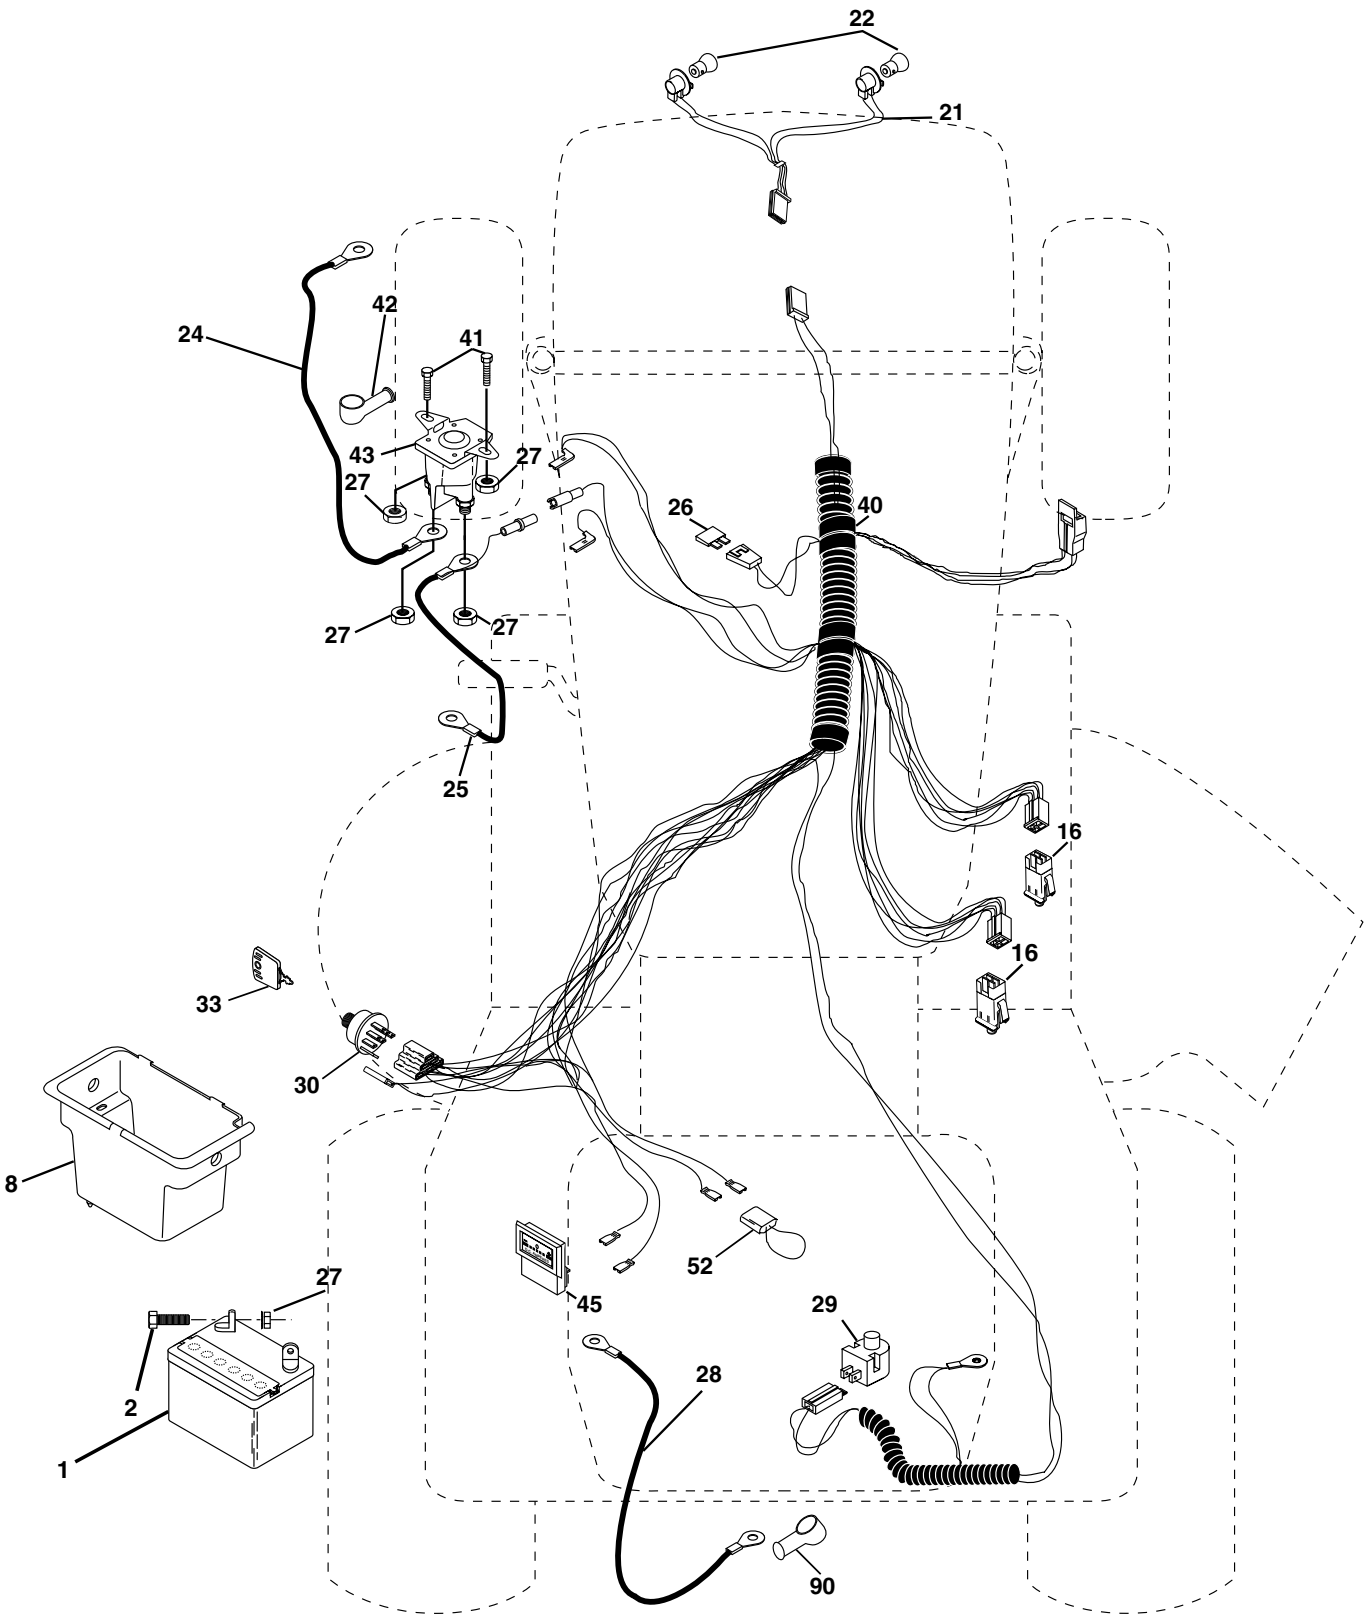

REPAIR PARTS

TRACTOR - - MODEL NUMBER PO17542ST (PO175H42STB)

ELECTRICAL

REPAIR PARTS

TRACTOR - - MODEL NUMBER PO17542ST (PO175H42STB)

ELECTRICAL

KEY NO.	PART NO.	DESCRIPTION
1	163465	Battery 12 Volt 25 Amp
2	74760412	Bolt Hex Hd 1/4-20 unc x 3/4
8	176689	Box Battery
16	176138	Switch Interlock Push -In
21	183759	Harness Asm Light W/4152J
22	4152J	Bulb Light #1156
24	4799J	Cable Battery 6 Ga. 11"red
25	146147	Cable Battery 6 Ga. w/16 wire,red
26	175158	Fuse 20 AMP
27	73510400	Nut Keps Hex 1/4-20 unc
28	4207J	Cable Ground 6 Ga. 12" black
29	121305X	Switch Plunger Nc Gray
30	175566	Switch Ign
33	140401	Key Ign
40	179720	Harness Ign
41	71110408	Bolt Blk Fin Hex 1/4-20 x 1/2
42	131563	Cover Terminal Red
43	178861	Solenoid
45	121433X	Ammeter
52	141940	Protection Wire Loop
90	180449	Cover Terminal

NOTE: All component dimensions give in U.S. inches
1 inch = 25.4 mm.