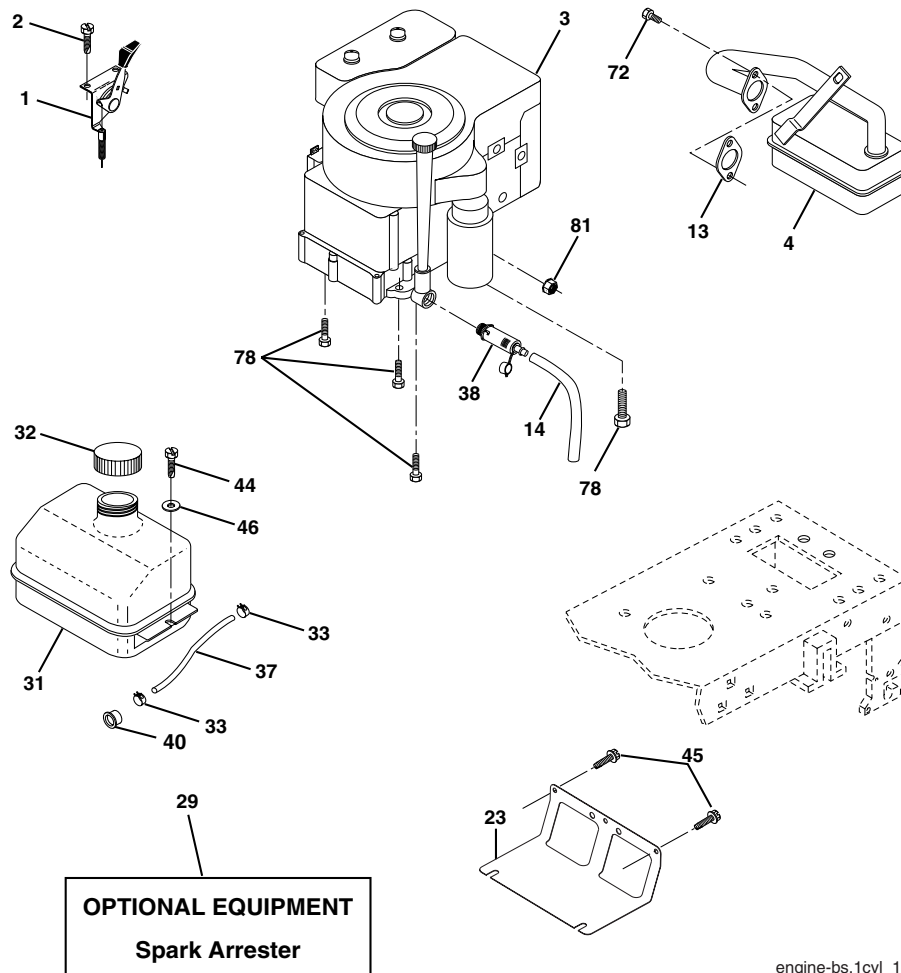

REPAIR PARTS

TRACTOR - - MODEL NUMBER PO17542ST (PO175H42STB)

ENGINE

engine-bs.1cyl_17

KEY NO.	PART NO.	DESCRIPTION
1	170551	Control Throttle /Choke Flag
2	17720408	Screw Hex Thd Cut 1/4-20 x 1/2
3	-----	Engine Briggs Model 31C707 (Order Parts From Engine Manufacturer)
4	137352	Muffler Exhaust B&S Lt
13	165291	Gasket 1 313 Id Tin Plated
14	148456	Tube Drain Oil Easy
23	169837	Shield Browning/Debris Guard
29	137180	Arrestor Spark
31	184900	Tank Fuel 1 25 Fr
32	140527	Cap Asm Fuel W/sym Vented
33	123487X	Clamp Hose Blk
37	137040	Line Fuel 20"
38	181654	Plug Drain Oil Easy
40	124028X	Bushing Snap Nyl Blk Fuel Line

KEY NO.	PART NO.	DESCRIPTION
44	17670412	Screw Hexwsh Thdrol 1/4-20 x 3/4
45	17000612	Screw Hex Wsh Thdrol 3/8-16
46	19091416	Washer 9/32 X 7/8 X 16 Ga.
72	183906	Screw Socket Head 5/16-18 x 1
78	17060620	Screw Thdrol 3/8-16 x 1-1/4
81	73510400	Nut Keps Hex 1/4-20 unc

NOTE: All component dimensions given in U.S. inches
1 inch = 25.4 mm
For engine service and replacement parts, call the toll free number for your engine manufacturer listed below:

Briggs & Stratton	1-800-233-3723
Kohler Co.	1-800-544-2444
Tecumseh Products	1-800-558-5402
Honda Engines	1-800-426-7701
Kawasaki	1-800-460-5688