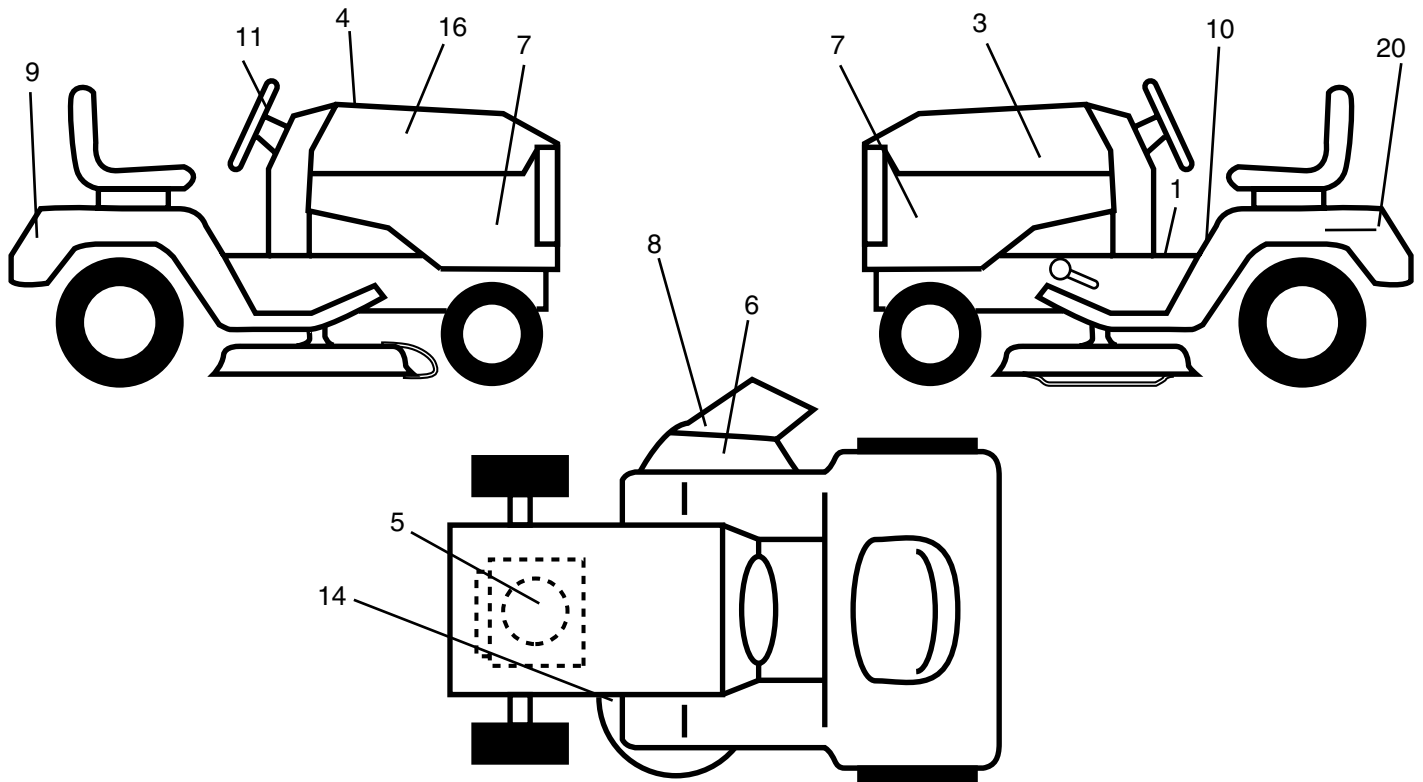

REPAIR PARTS

TRACTOR -- MODEL NUMBER PO17542ST (PO175H42STB)

DECALS

KEY NO.	PART NO.	DESCRIPTION	KEY NO.	PART NO.	DESCRIPTION
1	157032	Decal Oper	10	157140	Decal Fender Danger E/F
3	188978	Decal Hood LH	11	158168	Decal Ins Strg Whl
4	189714	Decal Replace	14	160396	Decal V-Belt Schematic
5	184774	Decal HP Engine	16	188977	Decal Hood Rh
6	179128	Decal Deck "B" 42"	20	145005	Decal Bat Dan/Psn
7	189710	Decal Side Panel	--	138311	Decal Handle Lft Height Adjust
8	170563	Decal Warning Multi-Language	--	166960	Decal Bypass
9	158166	Decal Fender Logo	--	191984	Manual Owner's (English)
			--	191985	Manual Owner's (French)