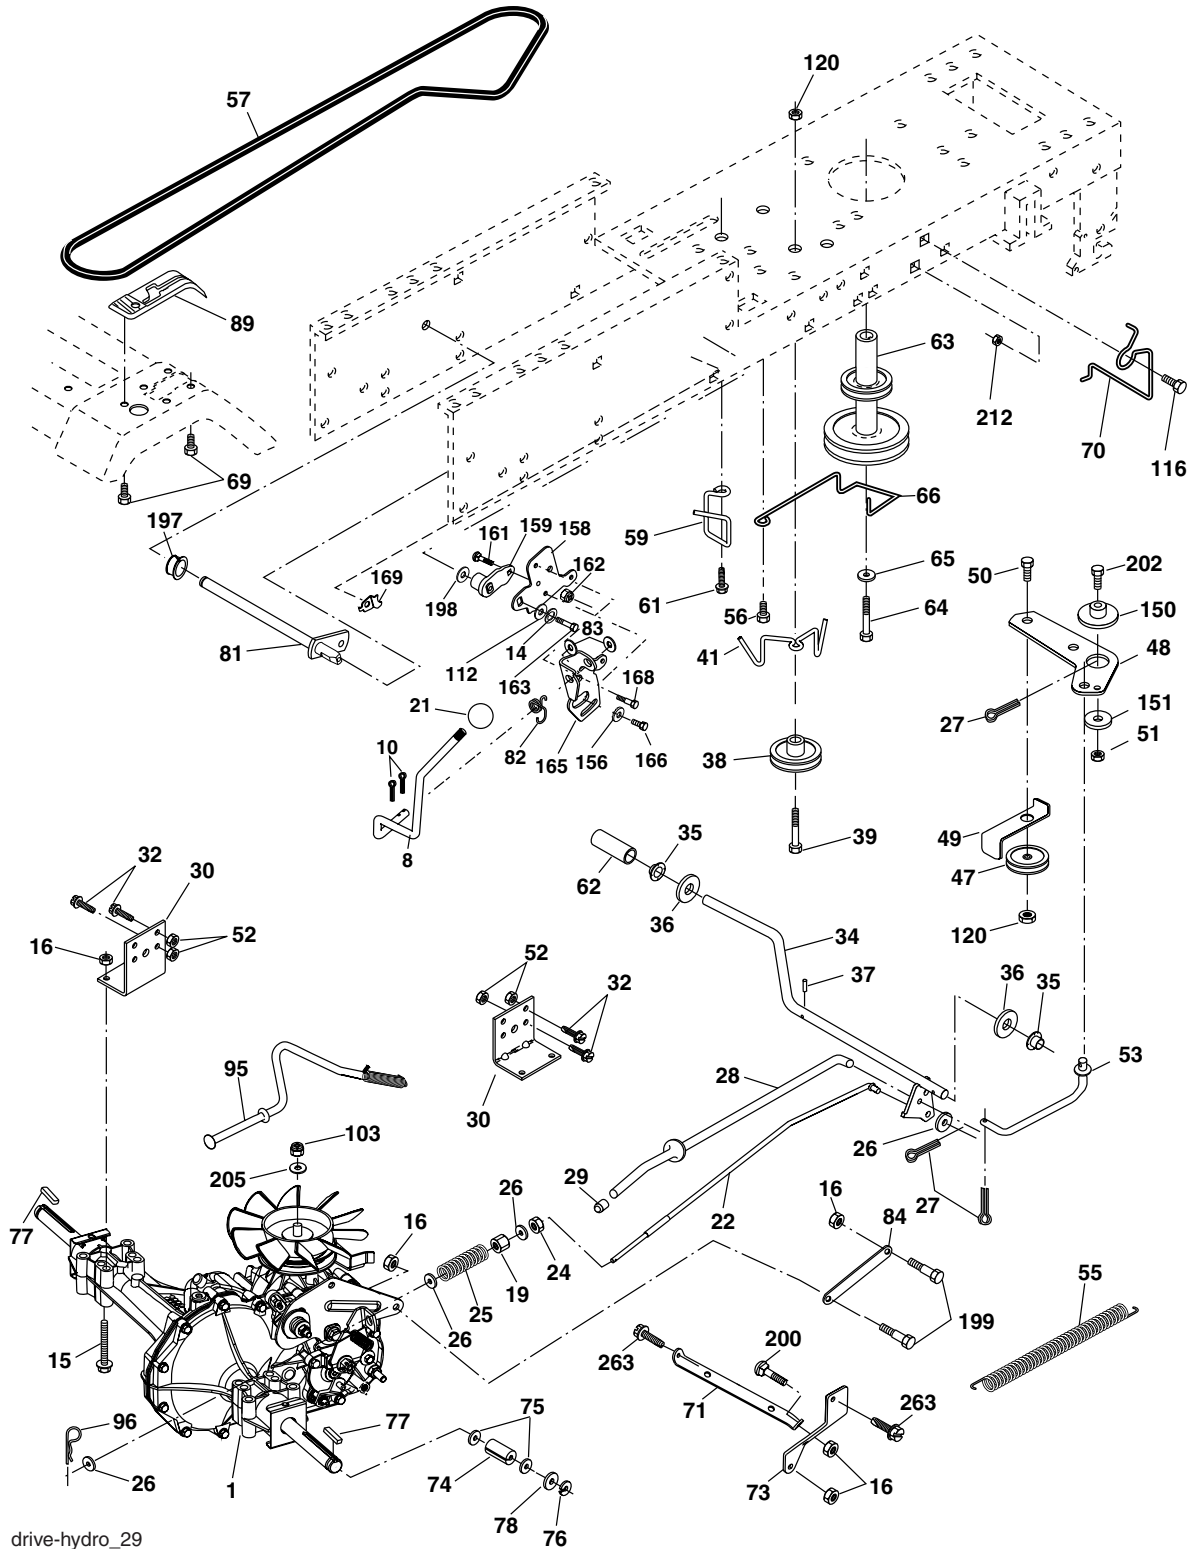

REPAIR PARTS

TRACTOR - - MODEL NUMBER PO17542ST (PO175H42STB)

DRIVE

drive-hydro_29

REPAIR PARTS

TRACTOR - - MODEL NUMBER PO17542ST (PO175H42STB)

DRIVE

KEY NO.	PART NO.	DESCRIPTION	KEY NO.	PART NO.	DESCRIPTION
1	-----	Transaxle Hydro Gear Model 322-0510 (Order parts from transaxle manufacturer)	69	142432	Screw Hex wsh HiLo 1/4 x 1/2 unc
8	165619	Rod Shift	70	134683	Guide Belt Mower Drive RH
10	76020416	Pin Cotter 1/8 X 1	71	169183	Strap Torque, LH
14	10040400	Washer Lock 1/4	73	169182	Strap Torque, RH
15	74490544	Bolt Hex FLGHD 5/16-18 Gr. 5 unc	74	137057	Spacer Axle
16	73800500	Nut Lock Hex w/ins 5/16-18 unc	75	121749X	Washer 25/32 x 1 1/4 x 16 Ga.
19	73800600	Nut Lock Hex w/wsh 3/8-16 unc	76	12000001	Ring, E
21	106933X	Knob Rd 1/2-13 Plasc Thds Blk	77	123583X	Key Square
22	169498	Rod Brake	78	121748X	Washer 25/32 x 1-5/8 x 16 Ga.
24	73350600	Nut	81	165594	Shaft Asm Cross
25	106888X	Spring Rod Brake	82	123782X	Spring Torsion
26	19131316	Washer 13/32 x 13/16 x 16 Ga.	83	19171216	Washer 17/32 x 3/4 x 16 Ga.
27	76020412	Pin Cotter 1/8 x 3/4	84	169843	Link Transaxle
28	175765	Rod Brake Parking	89	169372X428	Console Shift
29	71673	Cap Brake Parking	95	170201	Control Asm Bypass Hydro
30	174973	Bracket Transmission	96	4497H	Retainer Spring 1"
32	74760512	Bolt Hex Hd 5/16-18 unc x 3/4	103	73940800	Nut, Hex Jam Top Lock 1/2-20 unf
34	175578	Shaft Foot Pedal	112	19091210	Washer 9/32 x 3/4 x 10 Ga.
35	120183X	Bearing Nylon	116	72140608	Bolt 3/8-16 x 1
36	19211616	Washer	120	73900600	Bolt Hex 3/8-16 x 1-1/2
37	1572H	Pin Roll	150	175456	Spacer Retainer
38	179114	Pulley Idler Composite	151	19133210	Washer 13/32 x 2 x 10
39	72110622	Bolt	156	166002	Washer 5/16 x 1.0 x 1.25
41	175556	Keeper Belt Idler	158	165589	Bracket Shift Mount
47	127783	Pulley Idler V-Belt	159	183900	Hub Tapered Flange Shift
48	154407	Bellcrank Clutch Grnd Drustl	161	72140406	Bolt Rdhd Sqnk 1/4-20 x 3/4 Gr. 5
49	123205X	Retainer Belt	162	73680400	Nut Crownlock 1/4-20 unc
50	72110612	Bolt Carr. Sh. 3/8-16 x 1-1/2 Gr. 5	163	74780416	Bolt Hex Fin 1/4-20 x 1
51	73680600	Nut	165	165623	Bracket Pivot Lever
52	73680500	Nut Crownlock 5/16-28	166	17490510	Screw 5/16-18 x 1.0 x .125
53	105710X	Link Clutch	168	165492	Bolt Shoulder 5/16-18 x .561
55	105709X	Spring Return Clutch	169	165580	Plate Fastening
56	17060620	Screw 3/8-16 x 1-1/4	197	169613	Nyliner Snap-In 5/8
57	140294	V-Belt Drive	198	169593	Washer Nyliner 7/8 ID x .105 HYD
59	169691	Keeper Belt Center	199	169612	Bolt Shoulder 5/16-18 unc
61	17120614	Screw 3/8-16 x .875	200	72140508	Bolt Rdhd Sqnk 5/16-18 unc x 1
62	8883R	Cover Pedal	202	72110614	Bolt RdHd 3/8-16 unc x 1-1/2 Gr. 5
63	175410	Engine Pulley	205	19171616	Washer 17/32 x 1 x 16 Ga.
64	173937	Bolt Hex 7/16-20 x 4 x Gr. 5-1.5 THr.	212	145212	Nut Hex flange Lock
65	10040700	Washer	263	17000612	Screw 3/8-16 x .75
66	154778	Keeper Belt Engine Hydro			

NOTE: All component dimensions given in U.S. inches
1 inch = 25.4 mm