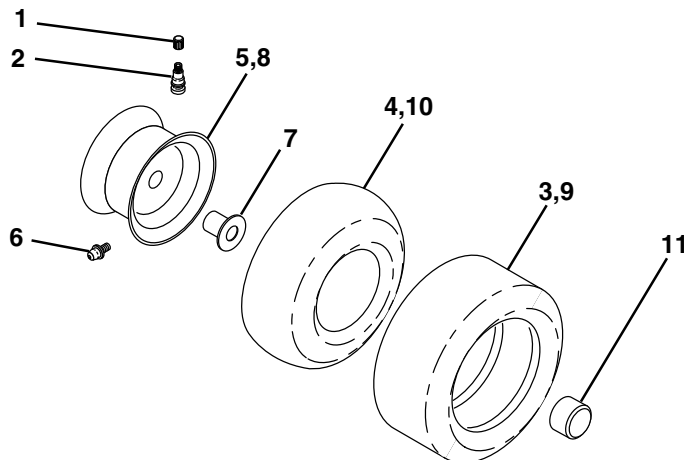

WHEELS & TIRES

KEY NO.	PART NO.	DESCRIPTION
1	59192	Cap Valve Tire
2	65139	Stem Valve
3	106222X	Tire F Ts 15 X 6 0 - 6 Service
4	59904	Tube Front (Service Item Only)
5	106732X624	Rim Asm 6" front Service
6	278H	Fitting Grease (Front Wheel Only)
7	9040H	Bearing Flange (Front Wheel Only)
8	106108X624	Rim Asm 8" rear Service
9	106268X	Tire R Ts 18x9.5-8 Service
10	7152J	Tube Rear (Service Item Only)
11	104757X428	Cap Axle 1 50 X 1 00
--	144334	Sealant, Tire (10 oz. Tube)

NOTE: All component dimensions given in U.S. inches
1 inch = 25.4 mm