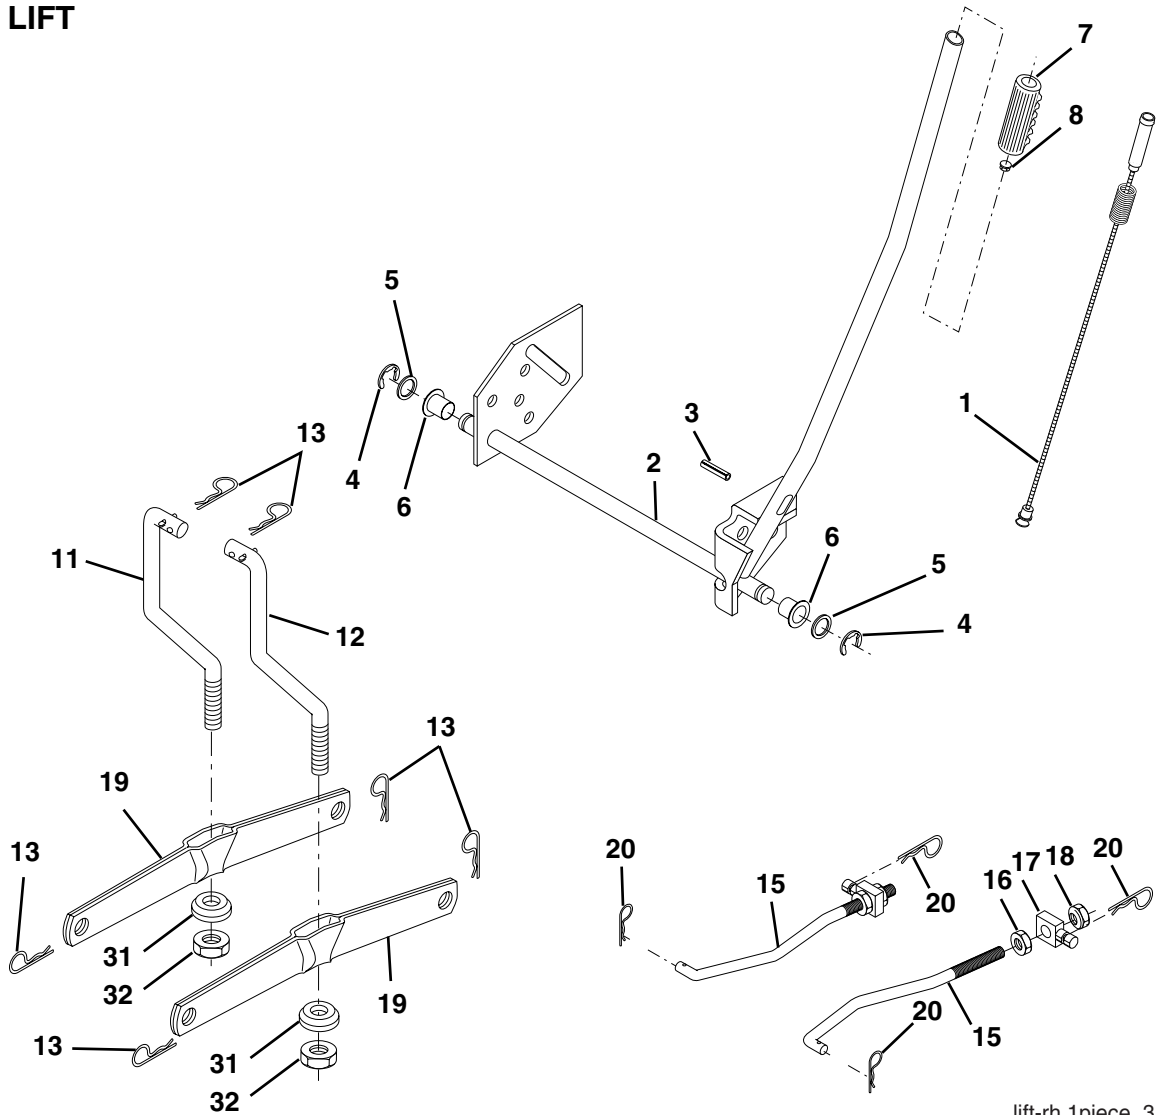

REPAIR PARTS

TRACTOR - - MODEL NUMBER PO17542ST (PO175H42STB)

MOWER LIFT

lift-rh.1piece_3

KEY NO.	PART NO.	DESCRIPTION
1	159461	Wire Asm Inner/Sprg w/Plunger
2	159476	Shaft Asm Lift
3	178981	Pin Groove
4	12000002	E Ring #5133-62
5	19211621	Washer 21/32 x 1 x 21 Ga.
6	120183X	Bearing Nylon
7	109413X	Grip Handle
8	124526X	Button Plunger
11	139865	Link Lift Lh
12	139866	Link Lift Rh
13	4939M	Retainer Spring
15	173288	Link Front
16	73350800	Nut Jam Hex 1/2-13 unc
17	175689	Trunnion Blk Zinc
18	73800800	Nut Lock w/Wsh 1/2-13 unc
19	139868	Arm Suspension Rear
20	163552	Retainer Spring
31	169865	Bearing Pvt Lift
32	73540600	Nut Crownlock 3/8-24

NOTE: All component dimensions given in U.S. inches
1 inch = 25.4 mm