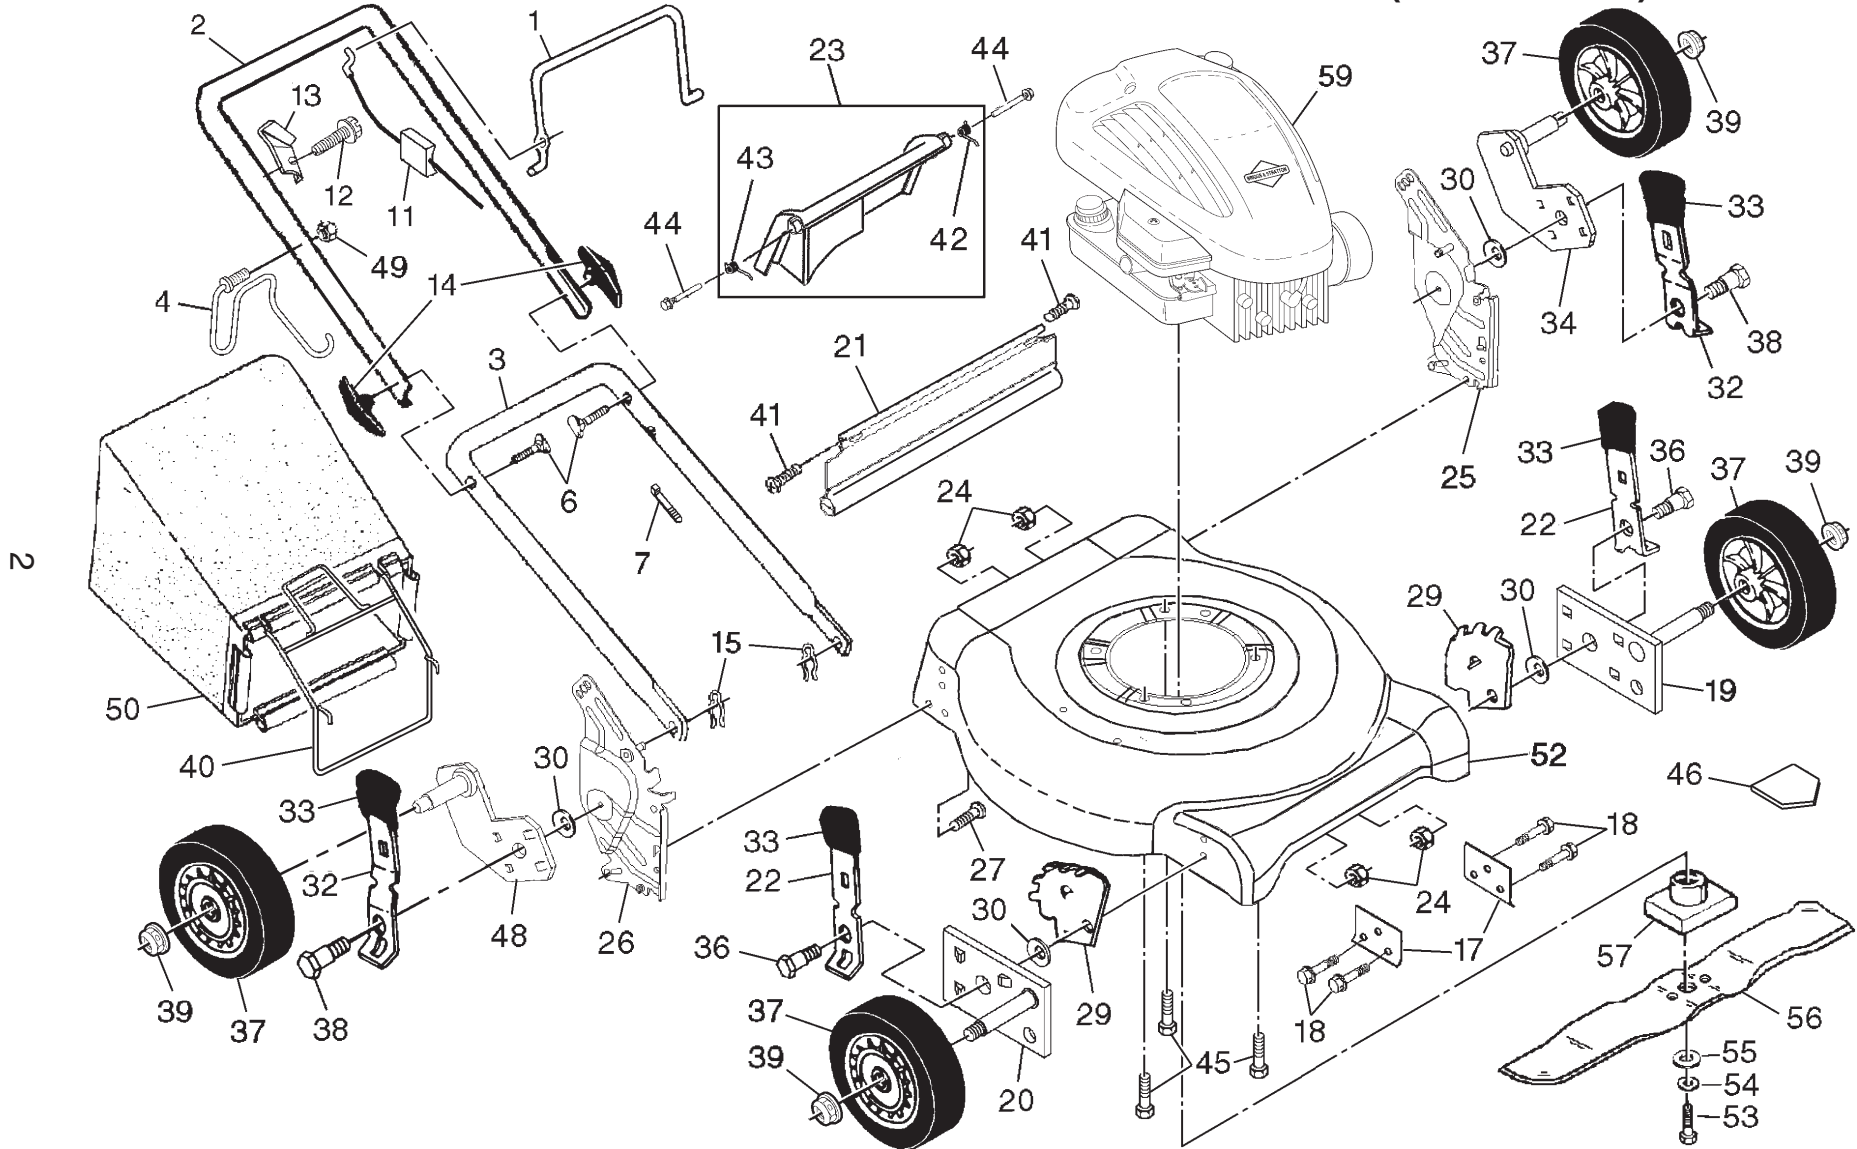

ROTARY LAWN MOWER - - MODEL NUMBER PO45N21R (PO45N21RA)

ROTARY LAWN MOWER - - MODEL NUMBER PO45N21R (PO45N21RA)

KEY NO.	PART NO.	DESCRIPTION	KEY NO.	PART NO.	DESCRIPTION
1	86902	Control Bar	37	700263	Wheel Assembly
2	169709X479	Upper Handle	39	83923	Flanged Locknut
3	169708X479	Lower Handle	40	188813	Frame, Grass Bag
4	179585	Rope Guide / Anti-Fold Bracket	41	88652	Hinge Screw
6	191574	Handle Bolt	42	165766	Spring, LH
7	66426	Wire Tie	43	165767	Spring, RH
11	176556	Engine Zone Control Cable	44	184193	Door Bolt
12	750634	Hex Washer Head Screw	45	150406	Hex Head Thread Rolling Screw 3/8-16 x 1
13	86899X004	Up-Stop Bracket	46	141846	Danger Decal
14	128638	Handle Knob	48	186575X004	Axle Arm Assembly, RR
15	51793	Hairpin Cotter	49	132004	Nut, Hex
17	165946X479	Support Bracket	50	188965	Grass Bag
18	17600406	Screw	52	191560	Kit, Housing (Includes Key Numbers 17, 18 and 46)
19	186577X004	Axle Arm Assembly, LF	53	851084	Hex Head Screw 3/8-24 x 1-3/8 Grade 8
20	186578X004	Axle Arm Assembly, RF	54	850263	Helical Lockwasher
21	188987	Rear Skirt	55	851074	Hardened Washer
22	168360X004	Selector Spring, Front	56	189028	21" Blade
23	186612	Rear Door Kit (Includes Springs)	57	850977	Blade Adapter
24	73930500	Locknut, Hex 5/16-18	59	---	Engine, Briggs & Stratton, Model Number 10M902 (For engine service and replacement parts, call Briggs & Stratton at 1-800-233-3723)
25	166111X479	Handle Bracket Assembly, LH	--	161058	Warning Decal (not shown)
26	166112X479	Handle Bracket Assembly, RH	--	172782	Operator's Manual, English
27	851856	Screw 1/4-20 x 3/8	--	172784	Operator's Manual, Spanish
29	160835X007	Wheel Adjusting Bracket, Front	--	191559	Repair Parts Manual, English
30	183901	Washer			
32	169421X004	Selector Spring, Rear			
33	87877	Selector Knob			
34	186576X004	Axle Arm Assembly, LR			
36	160828	Shoulder Bolt 5/16-18			

NOTE: All component dimensions given in U.S. inches.
1 inch = 25.4 mm