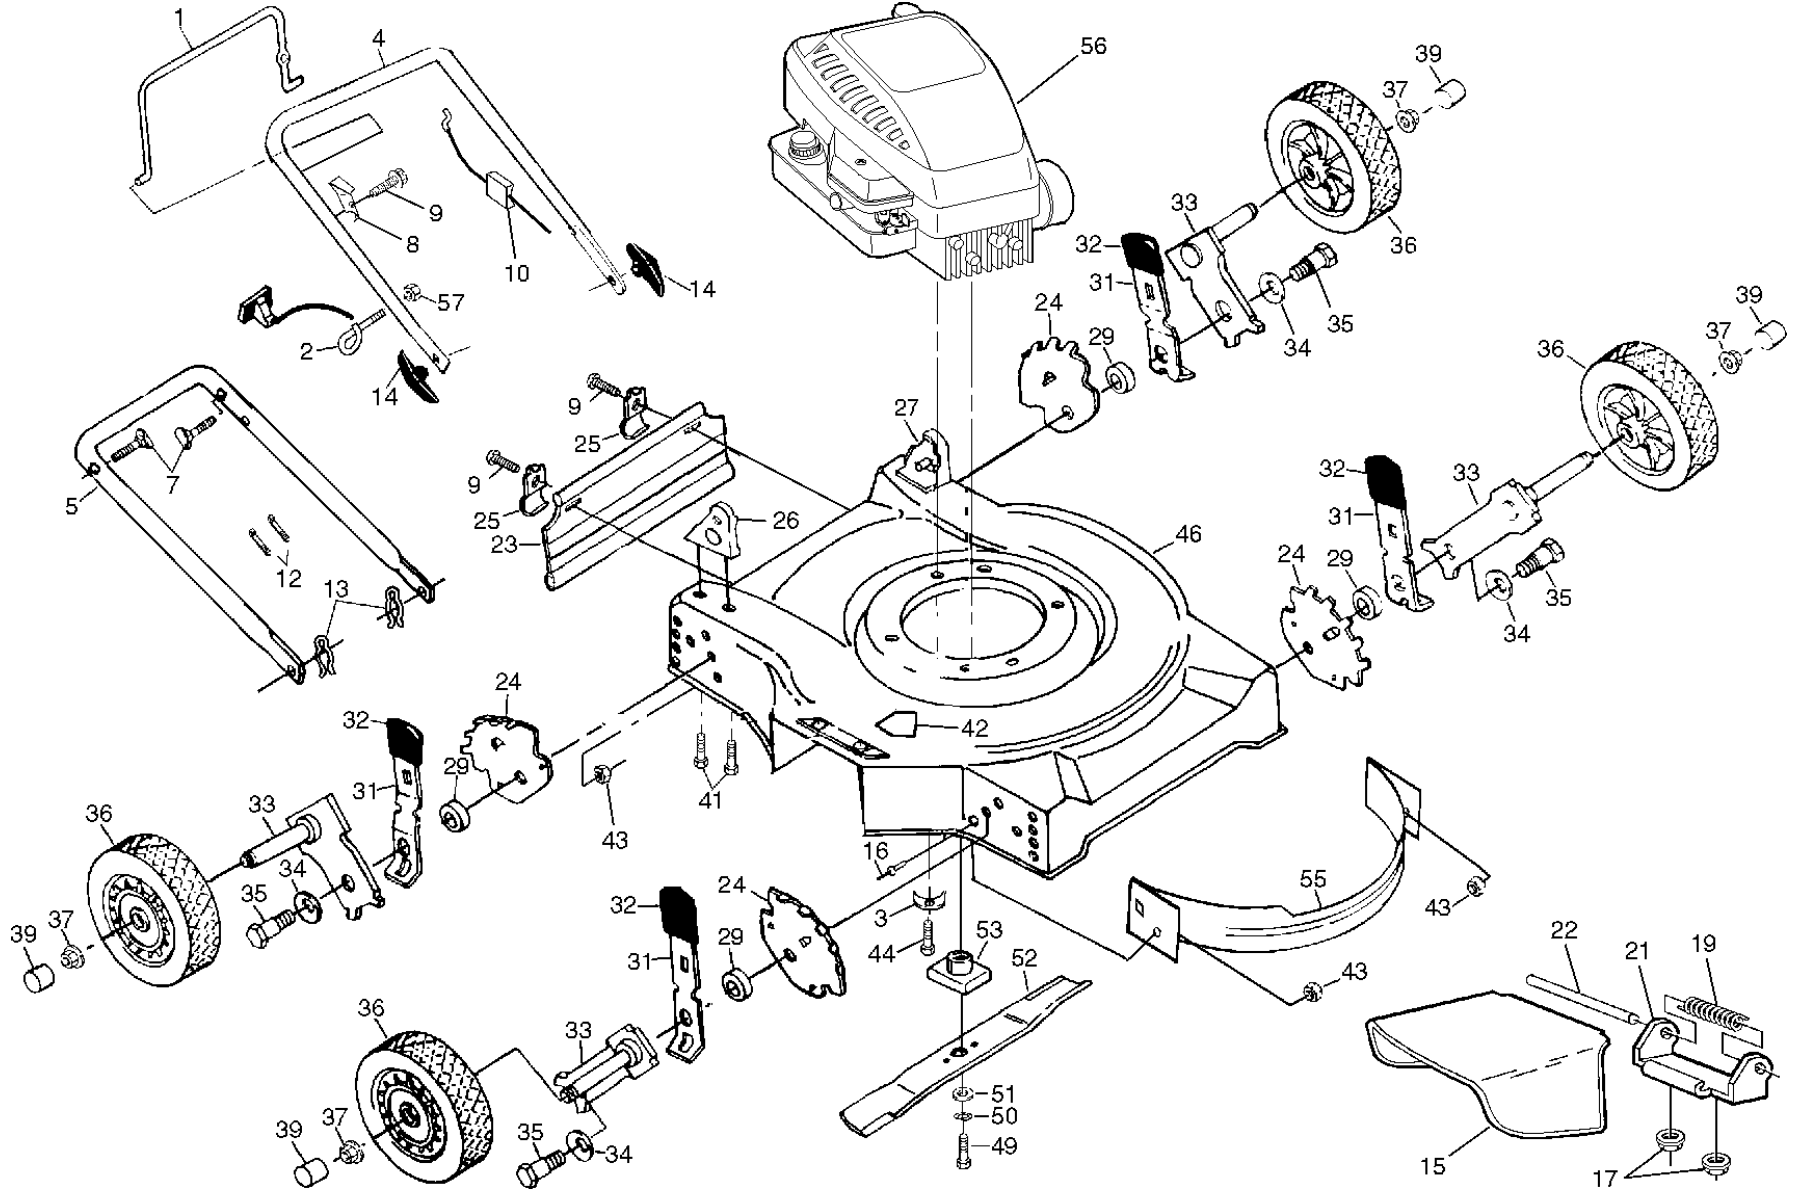

ROTARY LAWN MOWER - - MODEL NUMBER PO4QN20SA

ROTARY LAWN MOWER - - MODEL NUMBER PO4QN20SA

KEY NO.	PART NO.	DESCRIPTION	KEY NO.	PART NO.	DESCRIPTION
1	131696	Control Bar	34	62335	Belleville Washer
2	153638	Rope Guide	35	142748	Shoulder Bolt
3	851201X004	Engine Washer	36	700263	Wheel and Tire Assembly
4	166860X479	Upper Handle	37	83923	Nut
5	151590X479	Lower Handle	39	800090	Hubcap
7	131959	Handle Bolt 5/16-18 x 1-3/4	41	149741	Thread Cutting Screw 5/16-18 x 3/4
8	86899X004	Up-Stop Bracket	42	85463	Danger Decal
9	750097	Hex Washer Head Screw #10-24 x 1/2	43	751592	Locknut 3/8-16
10	156572	Engine Zone Control Cable	44	150406	Hex Head Thread Rolling Screw 3/8-16 x 1-1/8
12	66426	Wire Tie	46	180345	Lawn Mower Housing
13	51793	Hair Pin Cotter	49	851084	Hex Head Screw 3/8-24 x 1-3/8 (Grd.8)
14	136376	STD. Knobs	50	850263	Helical Lock washer 3/8
15	752052	Discharge Guard	51	851074	Hardened Washer
16	128415	Rivet	52	145106	Blade 20
17	63601	Locknut 1/4-20	53	850977	Blade Adapter
19	851855	Torsion Spring	55	700839X479	Front Baffle
21	88602	Hinge Deflector	56	- - -	Engine, Briggs & Stratton, Model Number 10A902 (Order parts from engine manufacturer)
22	150215	Hinge Rod			Nut
23	140543	Rear Deflector	57	132004	
24	750085X007	Wheel Adjusting Bracket	--	161058	Warning Decal (Not Shown)
25	87584X004	Deflector Bracket	--	133379X479	Rear Baffle (Not Shown)
26	170345X479	Handle Bracket Assembly (Right)	--	180344	Replacement Parts Manual
27	170346X479	Handle Bracket Assembly (Left)	--	172782	Operator's Manual (English)
29	146630	Spacer	--	172784	Operator's Manual (Spanish)
31	700331X004	Selector Spring			
32	87877	Selector Knob			
33	145935X479	Axle Arm Assembly			

NOTE: All component dimensions given in U.S. inches.
1 inch = 25.4 mm