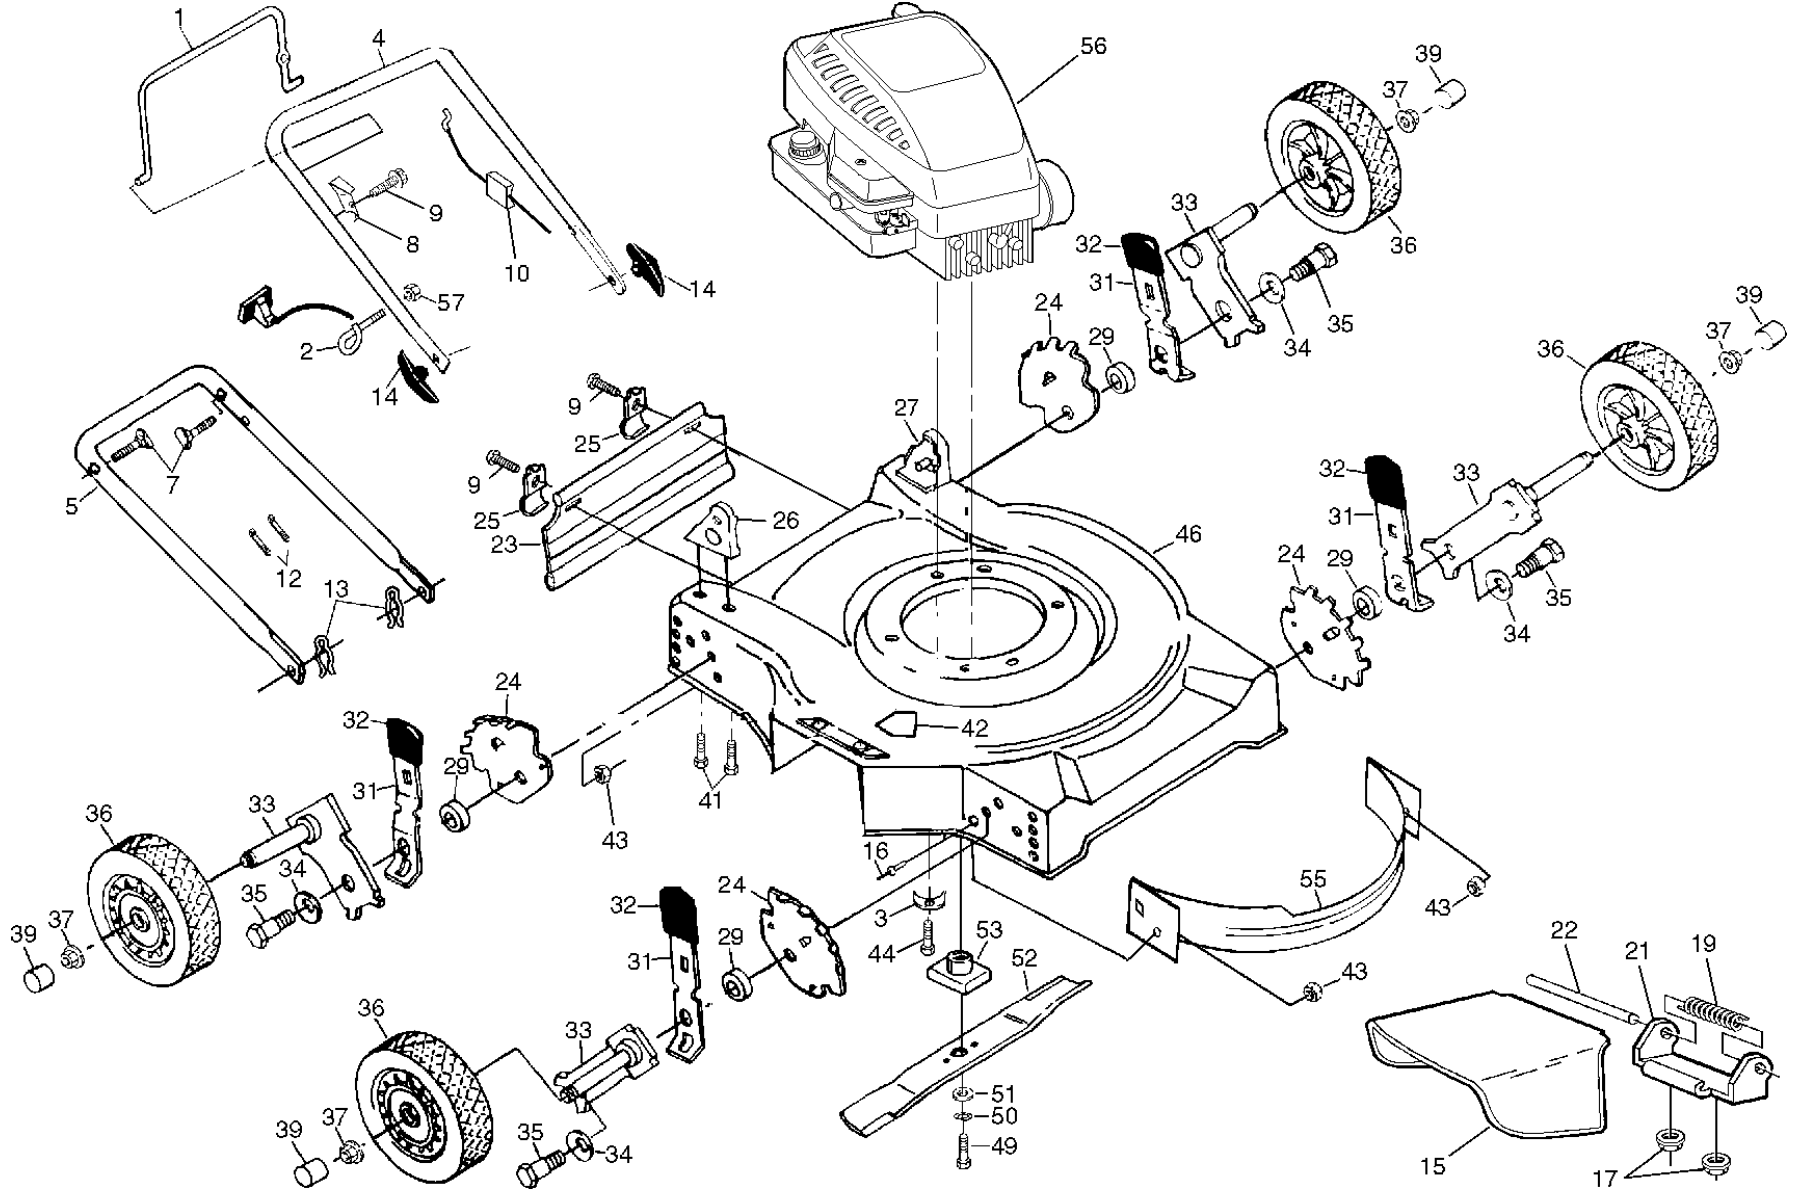

ROTARY LAWN MOWER - - MODEL NUMBER PO4QN20SC

ROTARY LAWN MOWER - - MODEL NUMBER PO4QN20SC

KEY NO.	PART NO.	DESCRIPTION	KEY NO.	PART NO.	DESCRIPTION
1	131696	Control Bar	34	62335	Belleville Washer
2	179585	Rope Guide	35	142748	Shoulder Bolt
3	851201X004	Engine Washer	36	700263	Wheel and Tire Assembly
4	166860X479	Upper Handle	37	83923	Nut
5	151590X479	Lower Handle	39	800090	Hubcap
7	131959	Handle Bolt 5/16-18 x 1-3/4	41	149741	Thread Cutting Screw 5/16-18 x 3/4
8	86899X004	Up-Stop Bracket	42	85463	Danger Decal
9	750097	Hex Washer Head Screw #10-24 x 1/2	43	751592	Locknut 3/8-16
10	156572	Engine Zone Control Cable	44	150406	Hex Head Thread Rolling Screw 3/8-16 x 1-1/8
12	66426	Wire Tie	46	180345	Lawn Mower Housing
13	51793	Hair Pin Cotter	49	851084	Hex Head Screw 3/8-24 x 1-3/8 (Grd.8)
14	136376	STD. Knobs	50	850263	Helical Lock washer 3/8
15	752052	Discharge Guard	51	851074	Hardened Washer
16	128415	Rivet	52	145106	Blade 20
17	63601	Locknut 1/4-20	53	850977	Blade Adapter
19	851855	Torsion Spring	55	700839X479	Front Baffle
21	88602	Hinge Deflector	56	- - -	Engine, Briggs & Stratton, Model Number 10A902 (Order parts from engine manufacturer)
22	150215	Hinge Rod			Nut
23	140543	Rear Deflector	57	132004	Nut
24	750085X007	Wheel Adjusting Bracket	--	161058	Warning Decal (Not Shown)
25	87584X004	Deflector Bracket	--	133379X479	Rear Baffle (Not Shown)
26	170345X479	Handle Bracket Assembly (Right)	--	172782	Operator's Manual (English)
27	170346X479	Handle Bracket Assembly (Left)	--	172784	Operator's Manual (Spanish)
29	146630	Spacer	--	182916	Replacement Parts Manual
31	700331X004	Selector Spring			
32	87877	Selector Knob			
33	145935X479	Axle Arm Assembly			

NOTE: All component dimensions given in U.S. inches.
1 inch = 25.4 mm