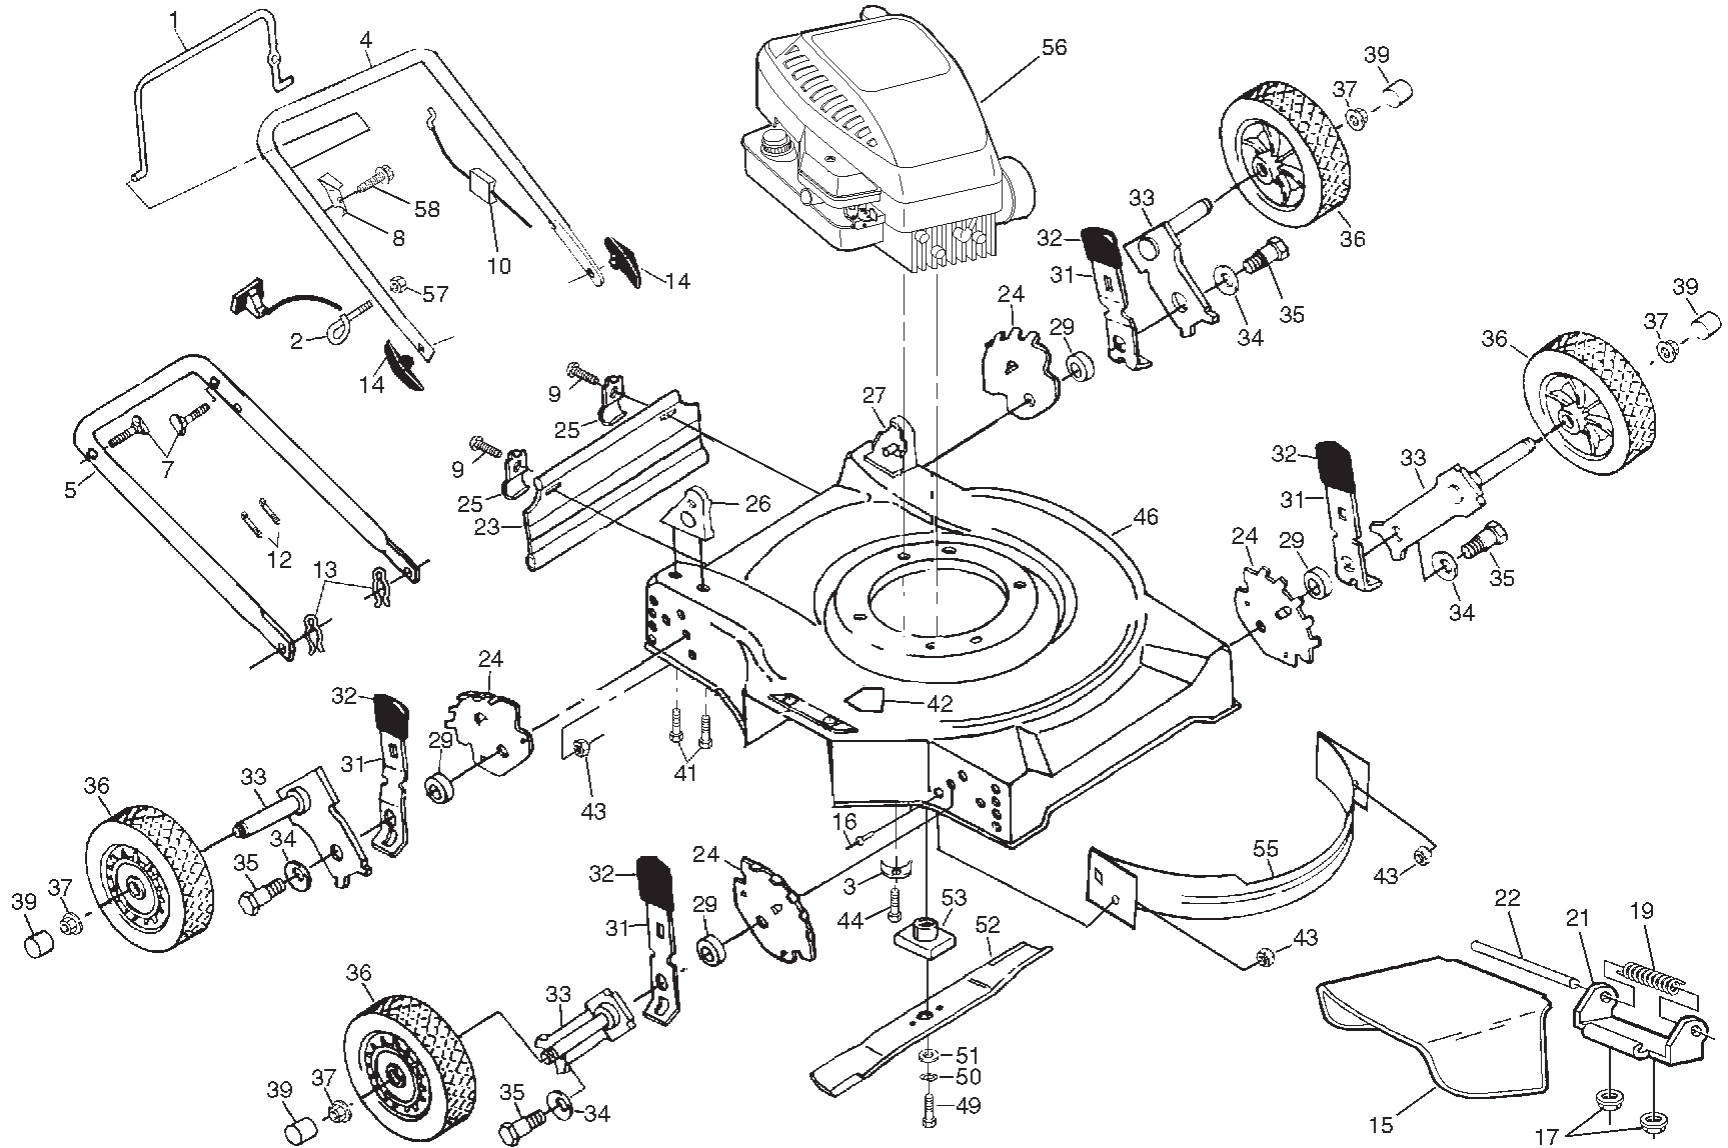

# ROTARY LAWN MOWER - - MODEL NUMBER PO4QN20SD

2

## ROTARY LAWN MOWER - - MODEL NUMBER PO4QN20SD

3

KEY NO.	PART NO.	DESCRIPTION	KEY NO.	PART NO.	DESCRIPTION
1	131696	Control Bar	34	62335	Belleville Washer
2	179585	Rope Guide	35	142748	Shoulder Bolt
3	851201X004	Engine Washer	36	700263	Wheel and Tire Assembly
4	166860X479	Upper Handle	37	83923	Nut
5	151590X479	Lower Handle	39	800090	Hubcap
7	131959	Handle Bolt 5/16-18 x 1-3/4	41	149741	Thread Cutting Screw 5/16-18 x 3/4
8	86899X004	Up-Stop Bracket	42	85463	Danger Decal
9	750097	Hex Washer Head Screw #10-24 x 1/2	43	751592	Locknut 3/8-16
10	156572	Engine Zone Control Cable	44	150406	Hex Head Thread Rolling Screw 3/8-16 x 1-1/8
12	66426	Wire Tie	46	180345	Lawn Mower Housing
13	51793	Hair Pin Cotter	49	851084	Hex Head Screw 3/8-24 x 1-3/8 (Grade 8)
14	136376	STD. Knobs	50	850263	Helical Lock washer 3/8
15	752052	Discharge Guard	51	851074	Hardened Washer
16	128415	Rivet	52	145106	Blade 20
17	63601	Locknut 1/4-20	53	850977	Blade Adapter
19	851855	Torsion Spring	55	700839X479	Front Baffle
21	88602	Hinge Deflector	56	- - -	Engine, Briggs & Stratton, Model Number 10A902 (Order parts from engine manufacturer)
22	150215	Hinge Rod	57	132004	Nut, Hex
23	140543	Rear Deflector	58	<b>750634</b>	Nut, Hex
24	750085X007	Wheel Adjusting Bracket	--	161058	Warning Decal (Not Shown)
25	87584X004	Deflector Bracket	--	133379X479	Rear Baffle (Not Shown)
26	170345X479	Handle Bracket Assembly (Right)	--	172782	Operator's Manual (English)
27	170346X479	Handle Bracket Assembly (Left)	--	172784	Operator's Manual (Spanish)
29	146630	Spacer	--	<b>186858</b>	Replacement Parts Manual
31	700331X004	Selector Spring			
32	87877	Selector Knob			
33	145935X479	Axle Arm Assembly			

**NOTE:** All component dimensions given in U.S. inches.  
1 inch = 25.4 mm