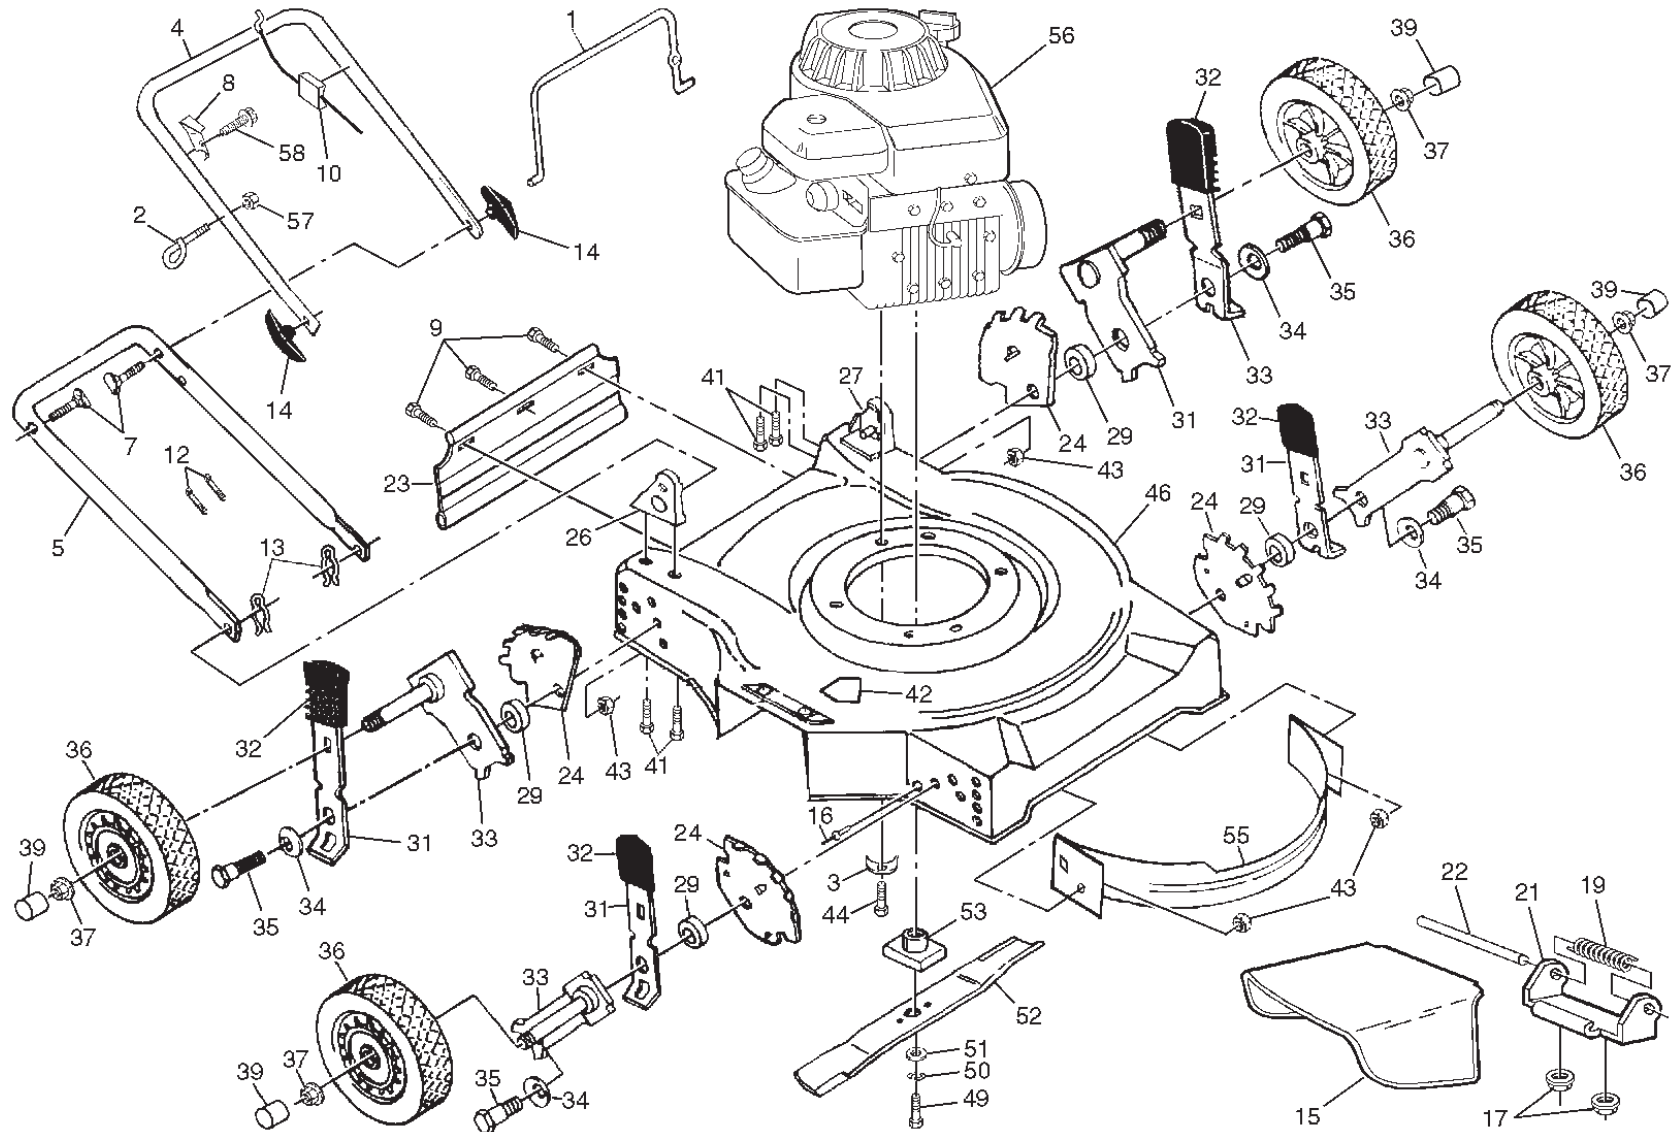

ROTARY LAWN MOWER - - MODEL NUMBER PO4QN20SE

2

ROTARY LAWN MOWER - - MODEL NUMBER PO4QN20SE

KEY NO.	PART NO.	DESCRIPTION	KEY NO.	PART NO.	DESCRIPTION
1	131696	Control Bar	35	142748	Shoulder Bolt
2	179585	Rope Guide	36	700263	Wheel and Tire Assembly
3	851201X004	Engine Washer	37	83923	Nut, Hex
4	166860X479	Upper Handle	39	800090	Hubcap
5	151590X479	Lower Handle	41	149741	Thread Cutting Screw 5/16-18 x 3/4
7	131959	Handle Bolt 5/16-18 x 1-3/4	42	85463	Danger Decal
8	86899X004	Up-Stop Bracket	43	751592	Locknut 3/8-16
9	189241	Hex Washer Head Screw #10-24 x 1/2	44	150406	Hex Head Thread Rolling Screw 3/8-16 x 1-1/8
10	180817	Engine Zone Control Cable	46	188470	Lawn Mower Housing
12	66426	Wire Tie	49	851084	Hex Head Screw 3/8-24 x 1-3/8 Grade 8
13	51793	Hairpin, Cotter	50	850263	Helical Lockwasher 3/8
14	189713X428	Knob	51	851074	Hardened Washer
15	752052	Discharge Guard	52	145106	Blade, 20"
16	128415	Rivet	53	850977	Blade Adapter
17	73800400	Locknut 1/4-20	55	700839X479	Front Baffle
19	851855	Torsion Spring	56	---	Engine, Briggs & Stratton, Model Number 10K902 (For engine service and replacement parts, call Briggs & Stratton at 1-800-233-3723)
21	88602	Hinge Deflector			
22	150215	Hinge Rod			
23	189240	Rear Deflector	57	132004	Nut, Hex
24	750085X007	Wheel Adjusting Bracket	58	750634	Nut, Hex
26	170345X479	Handle Bracket Assembly, RH	--	161058	Warning Decal (not shown)
27	170346X479	Handle Bracket Assembly, LH	--	133379X479	Rear Baffle (not shown)
29	146630	Spacer	--	172782	Operator's Manual, English
31	700331X004	Selector Spring	--	172784	Operator's Manual, Spanish
32	87877	Selector Knob	--	190742	Repair Parts Manual
33	145935X479	Axle Arm Assembly			
34	62335	Belleville Washer			

NOTE: All component dimensions given in U.S. inches.
1 inch = 25.4 mm