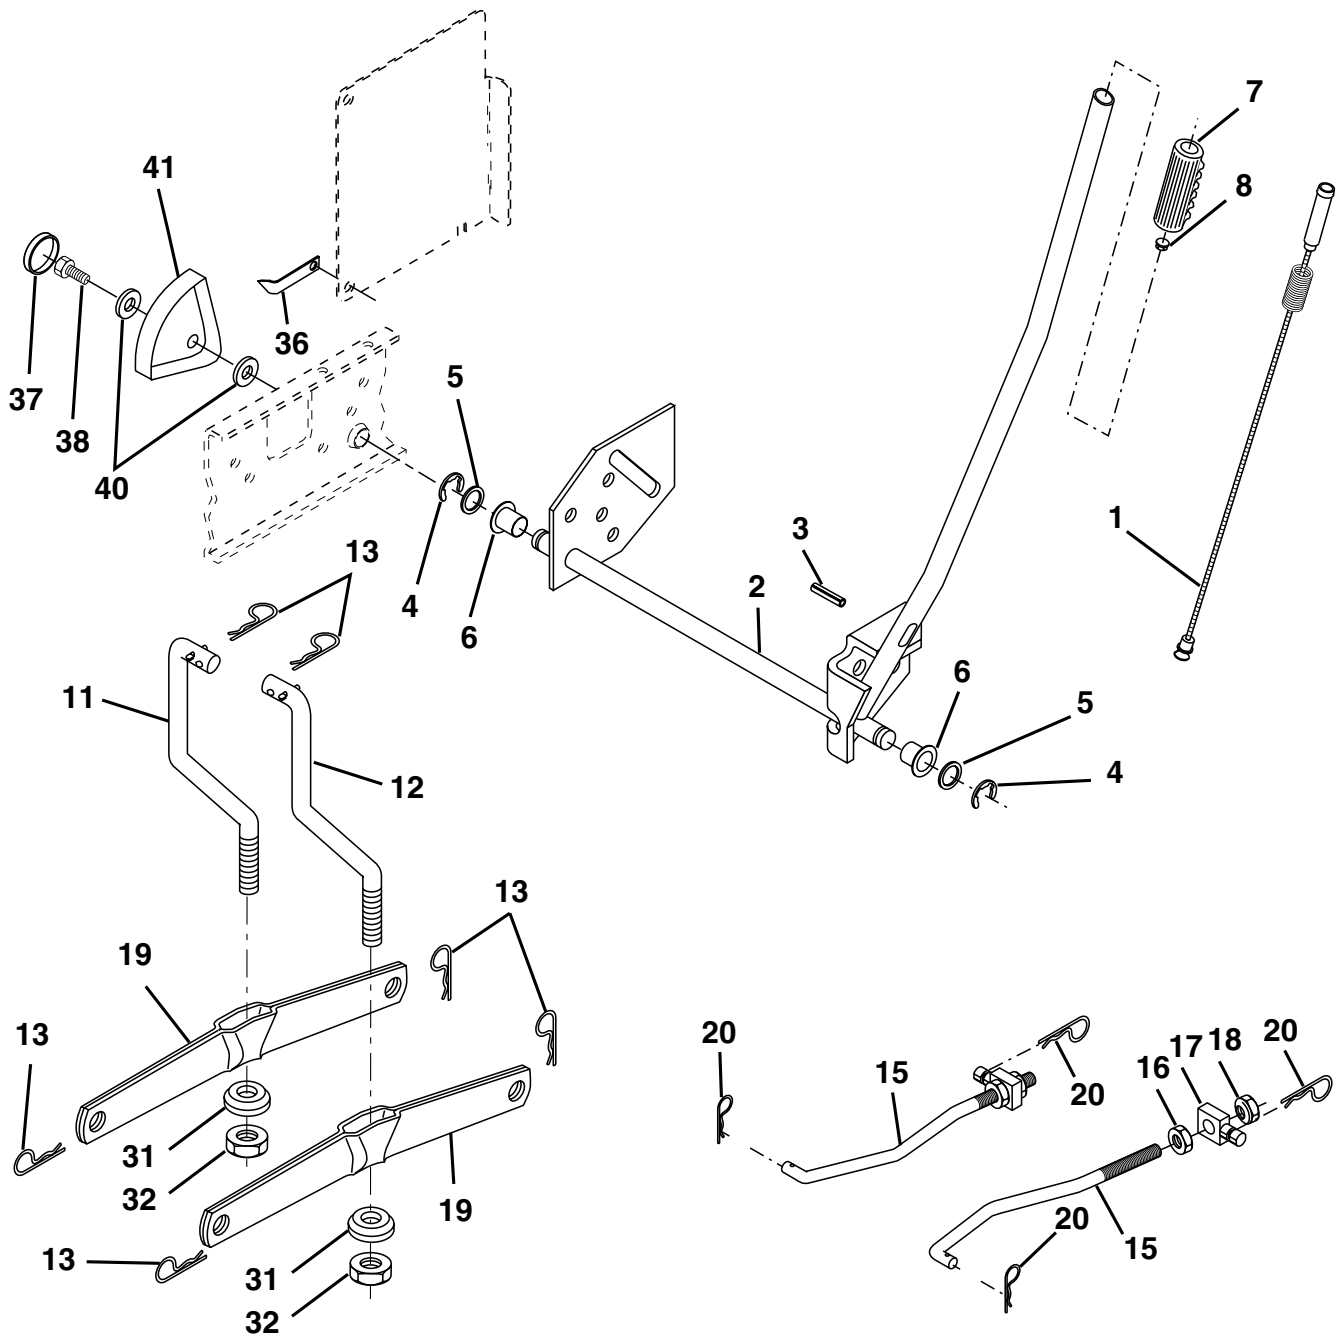

NOTE: All component dimensions given in U.S. inches
1 inch = 25.4 mm

REPAIR PARTS

TRACTOR - - MODEL NUMBER PPR2042STA

MOWER LIFT

REPAIR PARTS

TRACTOR - - MODEL NUMBER PPR2042STA

MOWER LIFT

KEY NO.	PART NO.	DESCRIPTION
1	159460	Wire Asm Inner/Sprg W/plunger LT
2	159471	Shaft Asm Lift RH w/Inf
3	105767X	Pin Groove 1 500 Zinc
4	12000002	E Ring #5133-62
5	19211621	Washer 21/32 X 1 X 21 Ga
6	120183X	Bearing Nylon Blk 629 Id
7	125631X	Grip Handle
8	170770	Button Plunger
11	139865	Link Lift LH Fixed Length
12	139866	Link Lift RH Fixed Length
13	4939M	Retainer Spring
15	173288	Link Front
16	73350800	Nut Jam Hex 1/2-13 Unc
17	175689	Trunnion
18	73800800	Nut Lock W/Wsh 1/2-13 Unc
19	139868	Arm Suspension Rear
20	163552	Retainer Spring
31	169865	Bearing Pvt Lift
32	73540600	Nut Crownlock 3/8 - 24
36	155097	Pointer Height Indicator
37	123935X	Plug Hole Blk. 1.485/1.515 Dia.
38	17060516	Screw 5/16-18 x 1
40	19112410	Washer 11/32 x 1-1/210 Ga.
41	155098	Indicator Height STLT