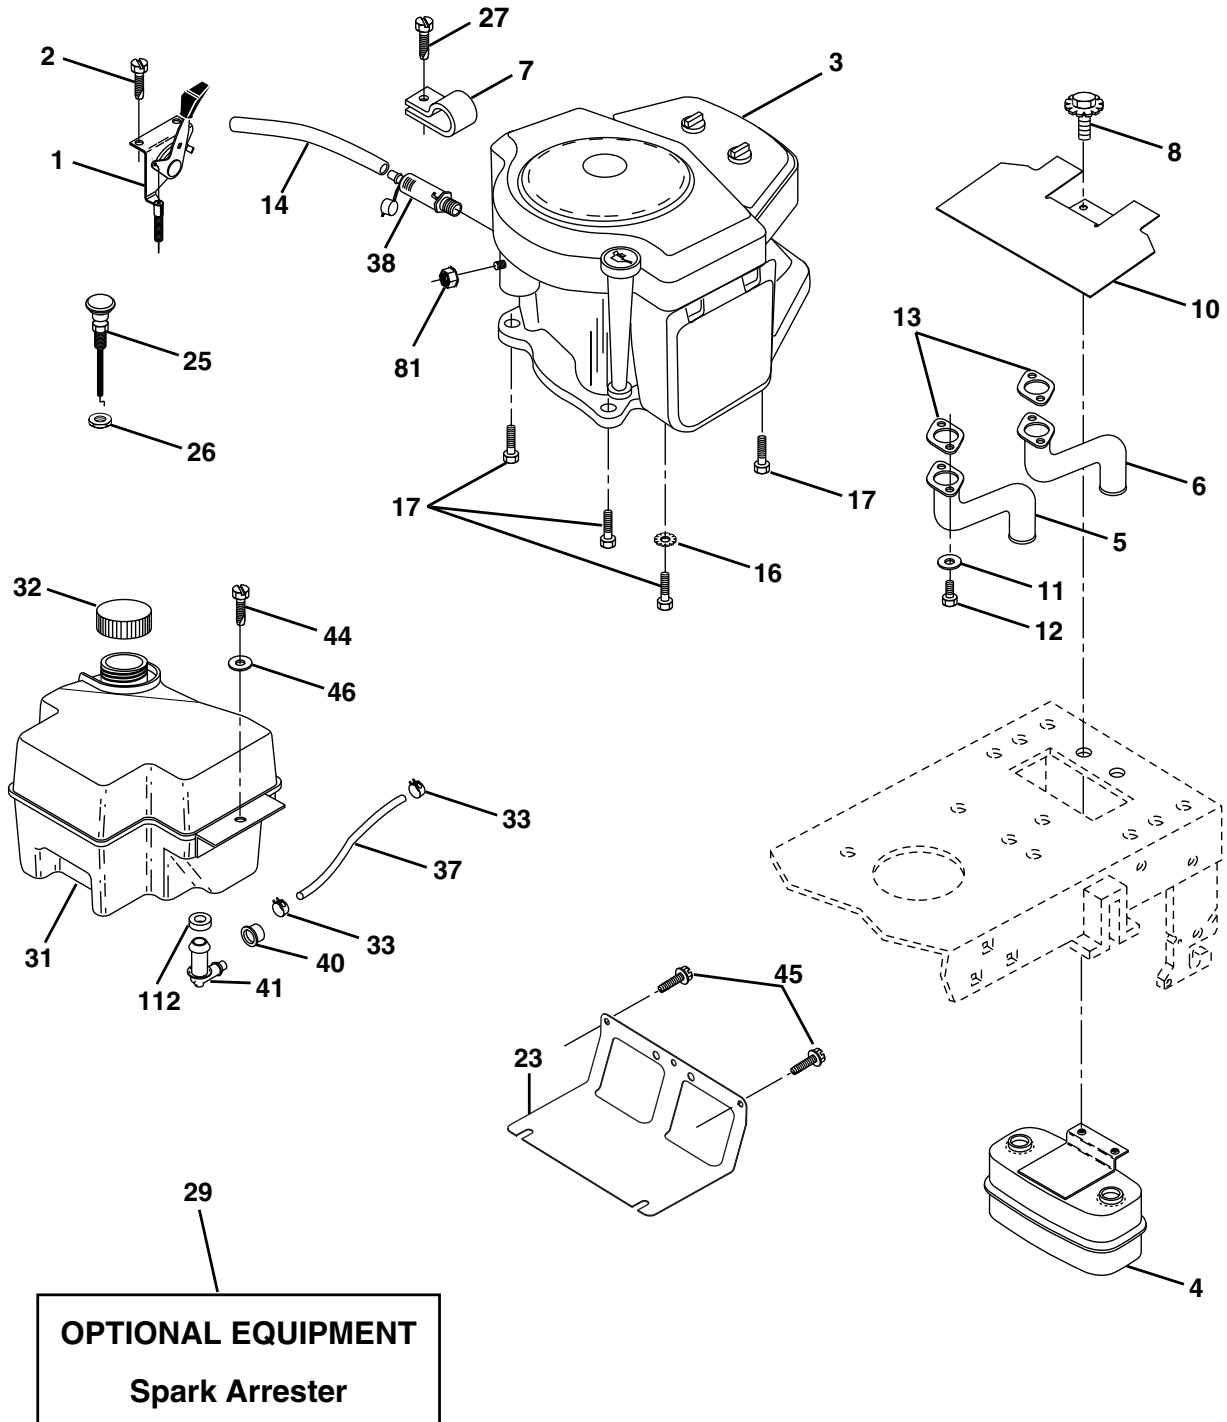

REPAIR PARTS

TRACTOR - - MODEL NUMBER PPR2042STA

ENGINE

REPAIR PARTS

TRACTOR - - MODEL NUMBER PPR2042STA

ENGINE

KEY NO.	PART NO.	DESCRIPTION
1	170771	Control Throt
2	17720408	Screw Hex Thd Cut 1/4-20x5/8 T
3	-----	Engine B&S Model No. 407777 (Order parts from engine manufacturer)
4	149723	Muffler Exhaust
5	159955	Exhaust Asm. Lh
6	160589	Exhaust Asm. Rh
7	138129	Clamp Tube Double Engine
8	171877	Bolt 5/16-18unc x 3/4 w/sems
10	162797	Heat Shield Lt
11	10040500	Washer Lock Hvy. Helical 1/4
12	71070512	Screw Hex Hd Cap 5/16-18 x 3/4
13	165391	Gasket Muffler
14	148456	Tube Drain Oil Easy
16	11050600	Washer Lock Ext Tooth 3/8
17	17060624	Screw 3/8-16x1-1/2
23	169837	Shield BRN/DBR Guard
25	145996	Control Choke
26	73920600	Nut Keps 3/8-24 Unf
27	152927	Screw
29	137180	Arrestor Spark
31	180645	Tank Fuel
32	140527	Cap Fuel
33	123487X	Clamp Hose Blk
37	137040	Line Fuel
38	148315	Plug Drain Oil Easy
40	124028X	Bushing Snap Nyl Black
41	139277	Stem Tank Fuel
44	17670412	Screw Hexwsh Thdrol 1/4-20 x 3/4
45	17000612	Screw Hex wsh Thdrol 3/8-16 x 3/4
46	19091416	Washer 9/32 x 7/8 x 16 Ga.
81	73510400	Nut Keps Hex 1/4-20 Unc
112	3645J	Bushing

NOTE: All component dimensions given in U. S.
inches 1 inch = 25.4 mm