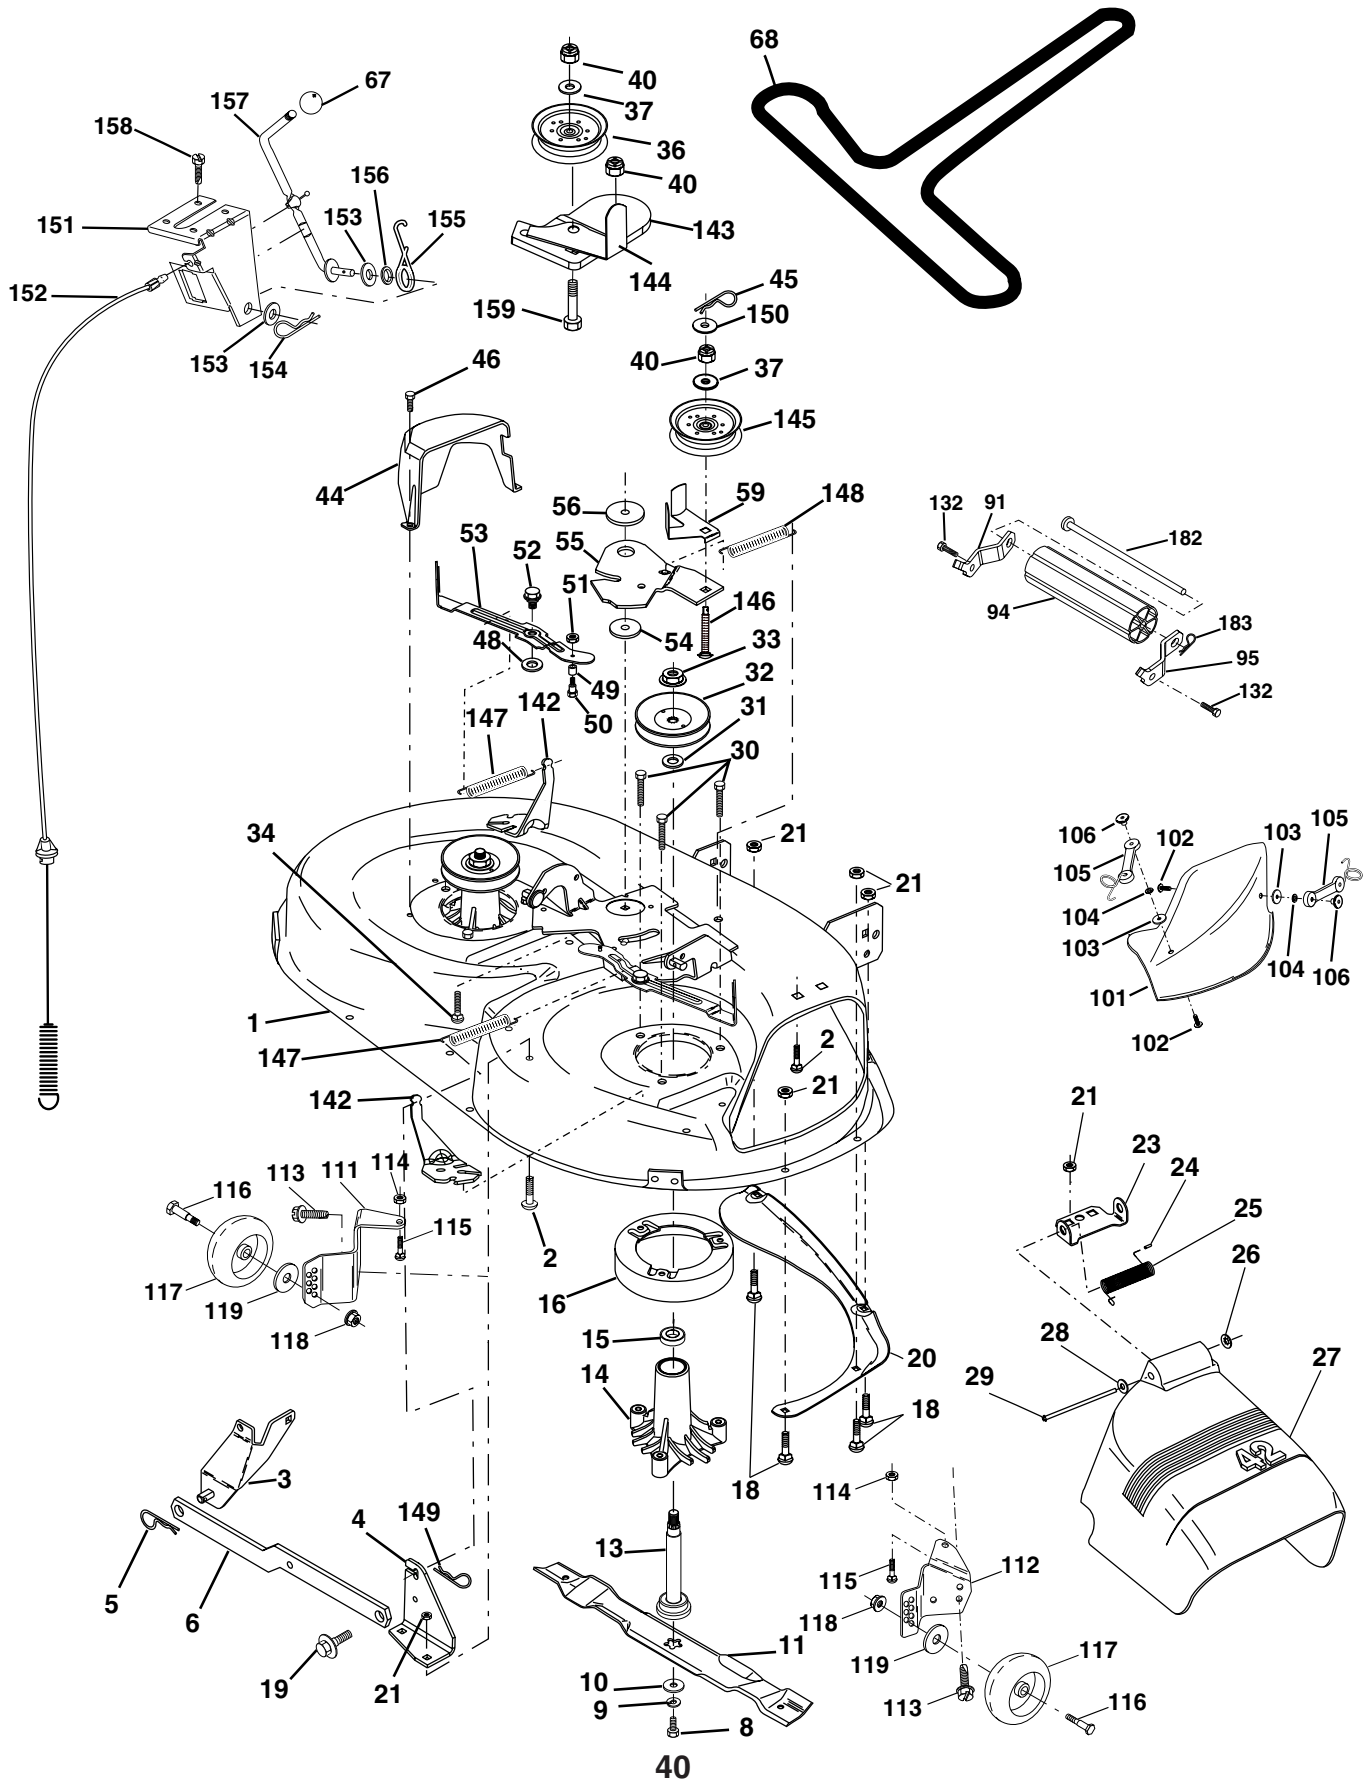

REPAIR PARTS

TRACTOR - - MODEL NUMBER PPR2042STA

MOWER DECK

REPAIR PARTS

TRACTOR - - MODEL NUMBER PPR2042STA

MOWER DECK

KEY NO.	PART NO.	DESCRIPTION	KEY NO.	PART NO.	DESCRIPTION
1	165892X421	Mower Deck Assembly, 42"	68	144959	V-Belt, 42" Mower
2	72140506	Bolt	91	180532	Bracket Roller Nose Lh
3	138017	Bracket Asm Fr. Sway Bar 3/42	94	132264	Roller Nose 38 & 42
4	165460	Bracket Asm Deck 42" Sway Bar	95	180533	Bracket Roller Nose Rh
5	4939M	Retainer Spring	101	136420	Mulcher Cover
6	178024	Bar Sway Deck	102	71081010	Screw Pan Hd Phillips 10-24 x 5/8
8	850857	Bolt 3/8-24 x 25 Gr. 8 patched	103	19061216	Washer, Flat
9	10030600	Washer, Lock	104	10071000	Washer, Lock
10	140296	Washer, Hardened	105	160793	Latch Assembly
11	134149	Blade, Mulching 42" Std	106	2029J	Nut, Weld
	138498	Blade Mower 42" Hi-Lift Std	111	179292X421	Bracket, Ga., Wheel LH
13	137645	Shaft Assembly, Mandrel, Vented	112	179293X421	Bracket, Ga., Wheel RH
14	128774	Housing, Mandrel, Vented	113	17060510	Screw 3/8-16 x .625
15	110485X	Bearing, Ball, Mandrel	114	73510500	Nut, Keps 5/16 - 18 Unc
16	174493	Stripper, Mower Deck	115	72110505	Bolt, Carriage 5/16-18 x 5/8
18	72140505	Bolt, Carriage 5/16-18 x 5/8	116	4898H	Bolt, Shoulder
19	132827	Bolt, Shoulder	117	165746	Wheel, Ga.
20	159770	Baffle, Vortex	118	73930600	Nut Centerlock 3/8-16
21	73680500	Nut	119	19121414	Washer 3/8 x 7/8 x 14 Ga.
23	177563	Bracket, Deflector Mower 42"	121	173986	Bracket, Extruded
24	105304X	Cap, Sleeve 80 x 112 Blk Mower	132	17060612	Screw 3/8-16 x .75
25	123713X	Spring, Torsion, Deflector 2 52	142	165890	Arm Spring Brake Mower
26	110452X	Nut, Push Phos & Oil	143	157109	Bracket Arm Idler 42"
27	130968X428	Shield, Deflector 42" Blk	144	173441	Keeper Belt 42" Clutch Cable
28	19111016	Washer 11/32 x 5/8 x 16 Ga.	145	173437	Pulley Idler Flat
29	131491	Rod, Hinge 42" 6 75 W/G	146	173443	Bolt Carriage Idler
30	173984	Screw Thdrol	147	131335	Spring Extension
31	129963	Washer, Spacer Mower Vented	148	169022	Spring Return Idler
32	173436	Pulley, Mandrel	149	165898	Retainer Spring Yellow
33	178342	Nut, Toplock 9/16	150	19091216	Washer 9/32 x 3/4 x 16 Ga.
34	72110614	Bolt	151	169670	Bracket Clutch Cable
36	173438	Pulley, Idler, Flat	152	169676	Clutch Cable 42"
37	19131316	Washer 13/32 x 13/16 x 16 Ga.	153	169674	Washer Flat 3/8" Type B
40	73680600	Nut	154	169675	Spring Retainer
44	140088	Guard, Mandrel, LH	155	169671	Spring Retention LVR CLTCH CAB
45	4497H	Retainer	156	169672	Spacer Clutch Cable
46	137729	Screw, Thdrol 1/4-20 x 5/8 T	157	169669	Rod Clutch Cable 3/8"
48	133944	Washer, Hardened	158	17720408	Screw Hex Thd Cut 1/4-20 x 1/2
49	174284	Roller Assembly, Cam Follower	159	72140614	Bolt Rdhd Sqn 3/8-16 Unc x 1-3/4
50	131340	Bolt, Shoulder #10-24 Grade 5	182	179126	Rod Roller Nose
51	69180	Locknut	183	163552	Retainer Spring
52	139888	Bolt, Shoulder 5/16-18 Unc	--	130794	Mandrel Assembly (Includes Housing, Shaft and Shaft Hardware Only- Pulley not included)
53	131845	Arm Assembly, Pad, Brake			Mower Deck, Complete
54	133943	Washer, Hardened			
55	155046	Arm, Idler	--	172559	
56	122052X	Spacer, Retainer			
59	173442	Guard TUV Idler			
67	171598	Knob Round			

NOTE: All component dimensions given in U.S. inches
1 inch = 25.4 mm