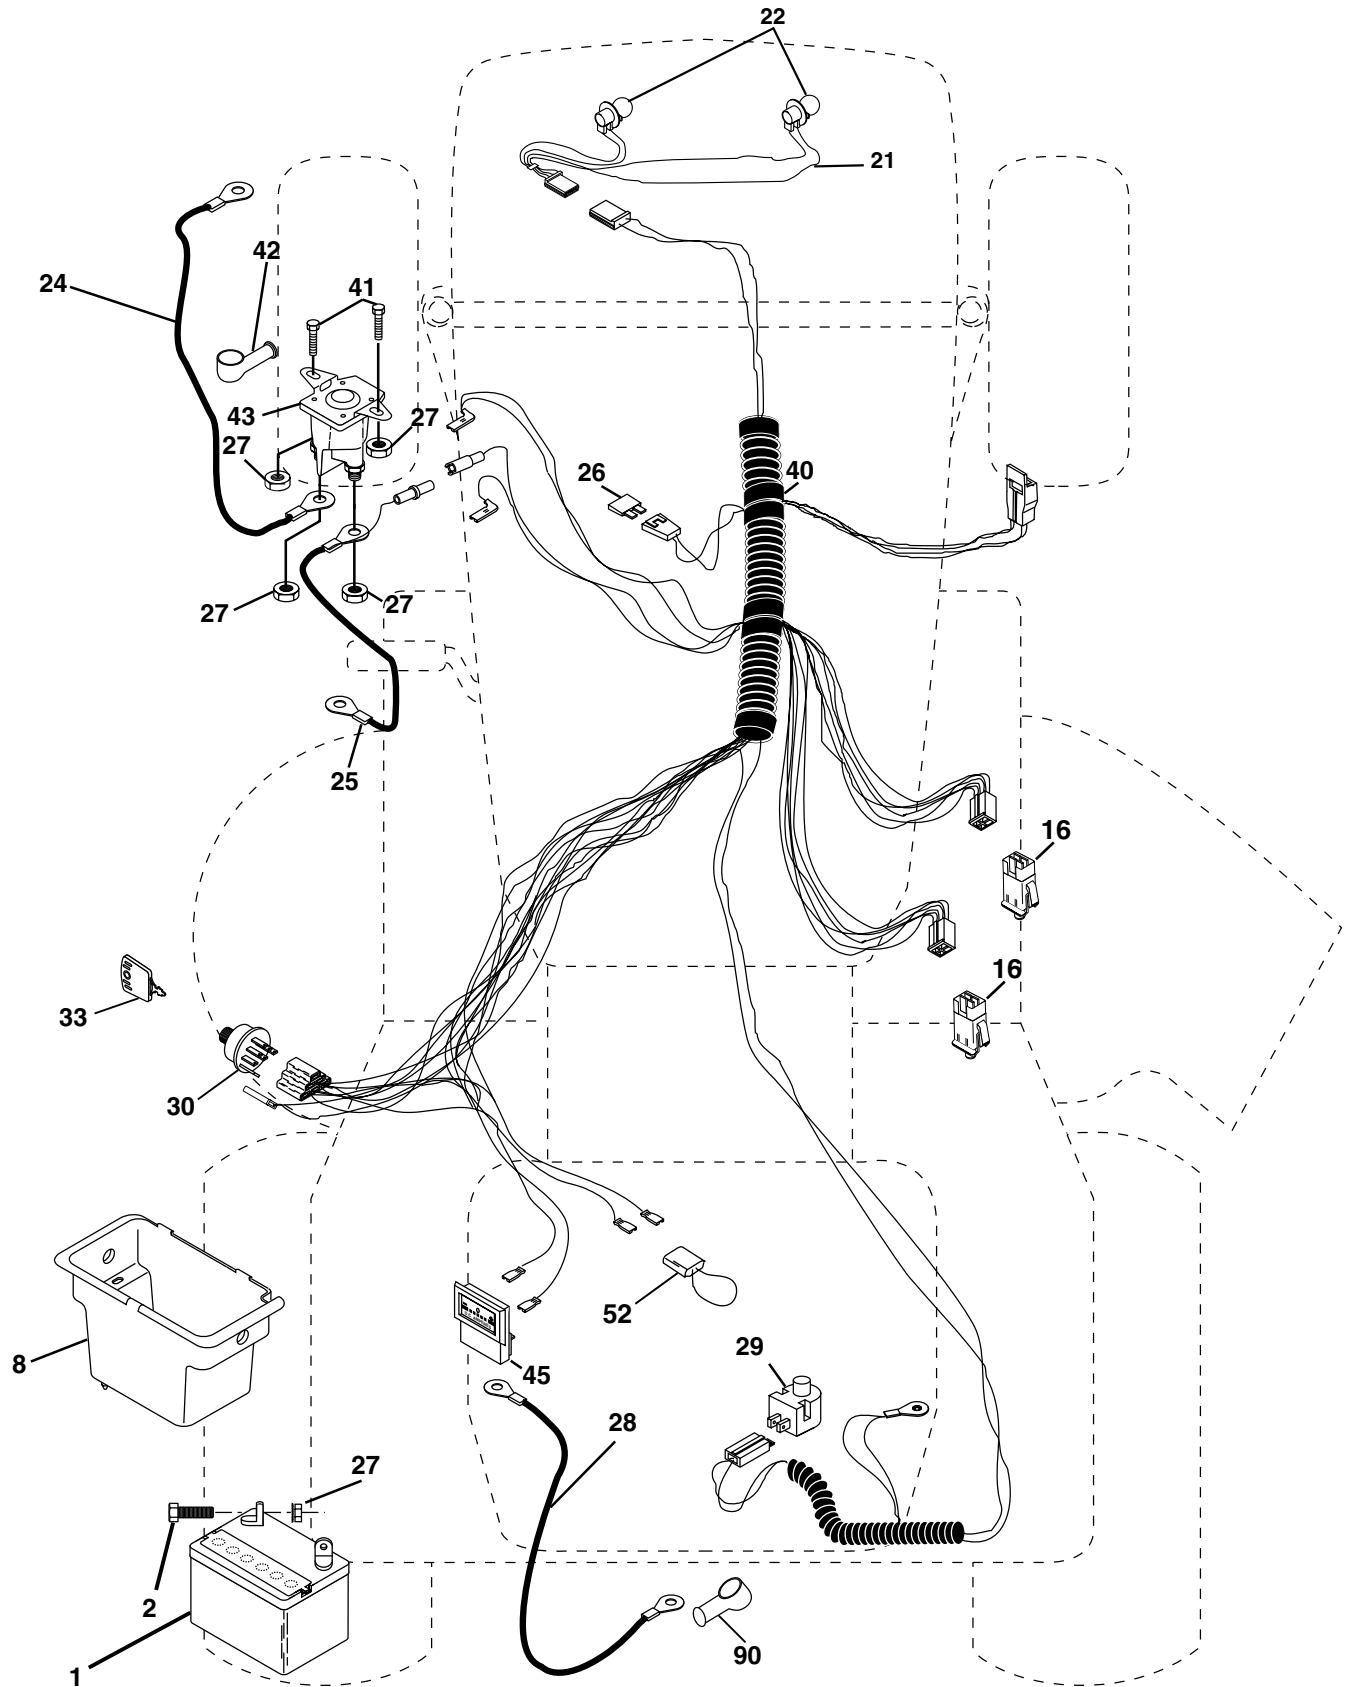

REPAIR PARTS

TRACTOR - - MODEL NUMBER PPR2042STA

ELECTRICAL

REPAIR PARTS

TRACTOR - - MODEL NUMBER PPR2042STA

ELECTRICAL

KEY NO.	PART NO.	DESCRIPTION
1	163465	Battery
2	74760412	Bolt Hex Hd 1/4-20unc X 3/4
8	176689	Box Battery Fender
16	176138	Switch Interlock
21	175685	Harness Socket Light with 415J
22	4152J	Bulb, Light # 1156
24	4799J	Cable Battery
25	146147	Cable Battery 6 Ga Red w/16 wire
26	175158	Fuse 20 Amp
27	73510400	Nut Keps Hex 1/4-20 Unc
28	4207J	Cable Ground 6ga 12 black
29	121305X	Switch Plunger Nc Gray
30	175566	Switch Ign
33	140401	Key Ign Molded Generic
40	179720	Harness Ign
41	71110408	Bolt Fin Hex 1/4-20uncx 1/2
42	131563	Cover Terminal Red
43	178861	Solenoid
45	121433X	Ammeter Rectangular
52	141940	Protection Loop
90	180449	Cover Terminal Battery

NOTE: All component dimensions given in U.S. inches
1 inch = 25.4 mm