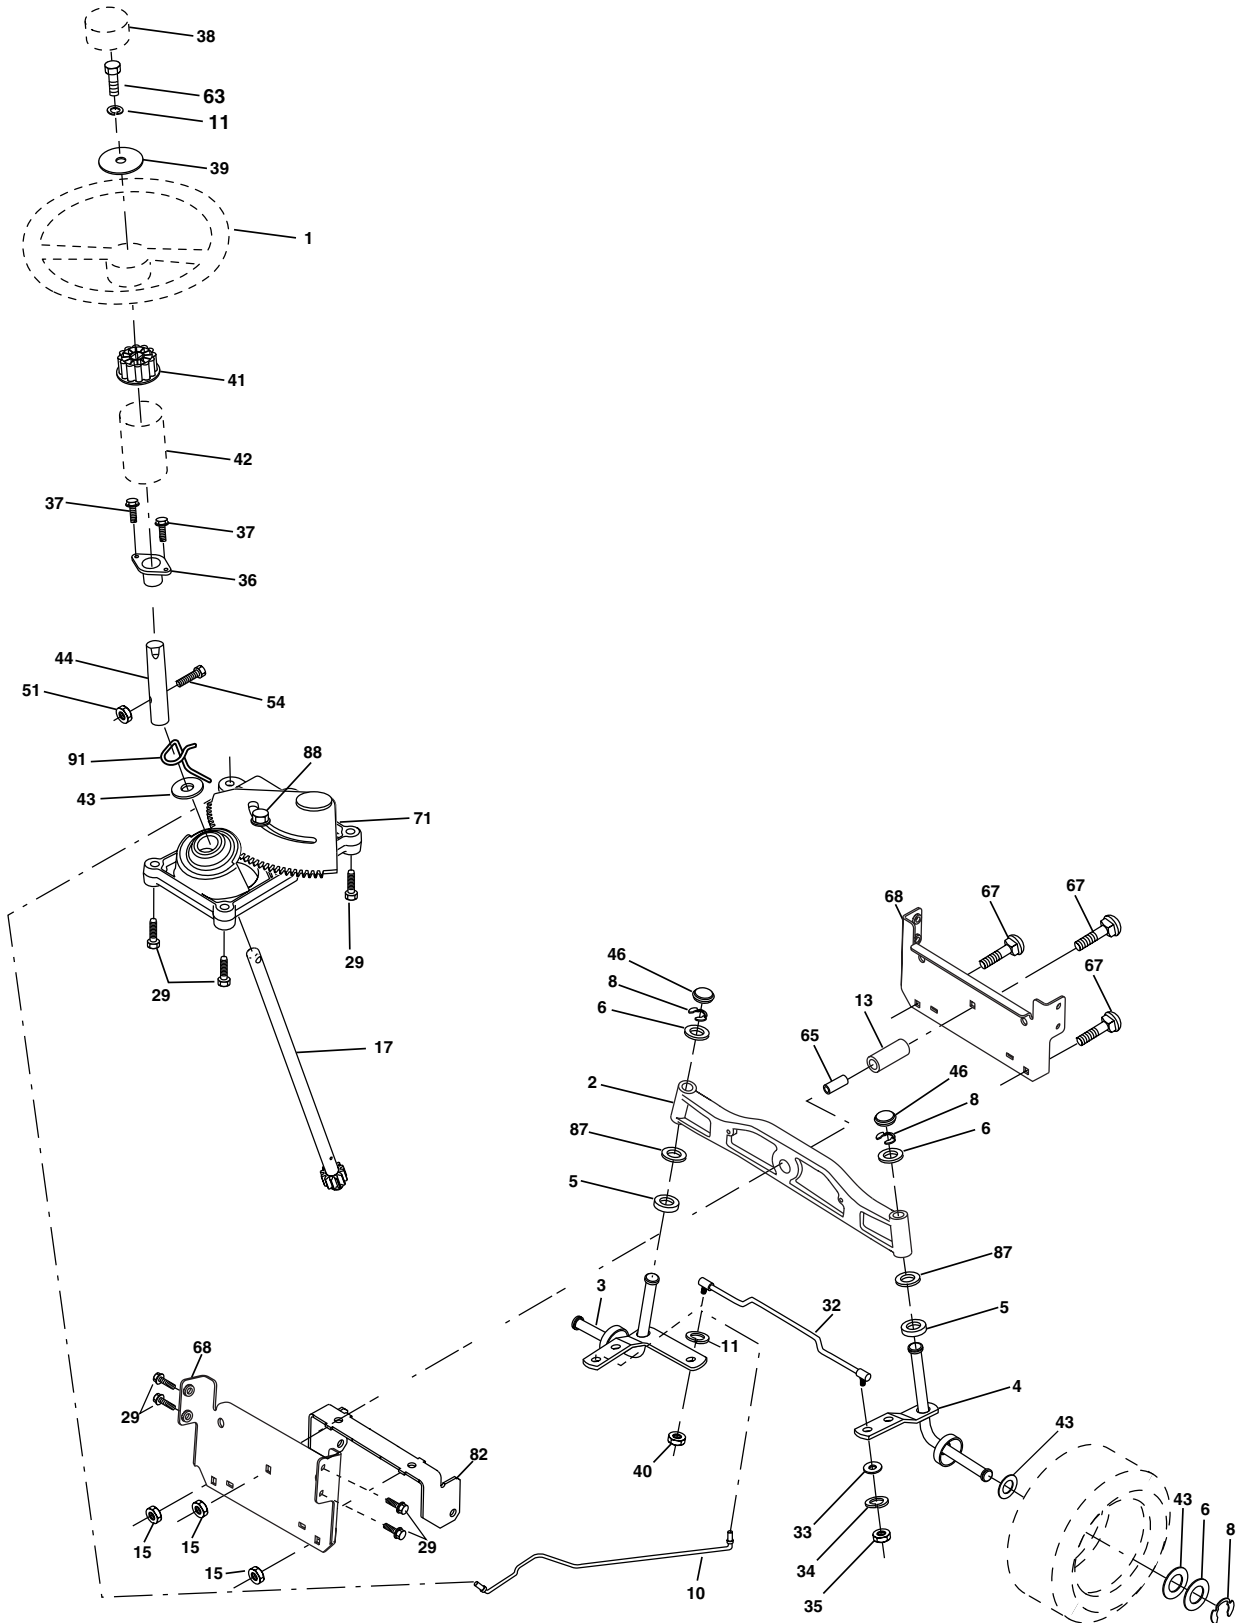

NOTE: All component dimensions given in U.S. inches
1 inch = 25.4 mm

REPAIR PARTS

TRACTOR - - MODEL NUMBER PPR2042STA

STEERING ASSEMBLY

REPAIR PARTS

TRACTOR - - MODEL NUMBER PPR2042STA

STEERING ASSEMBLY

KEY NO.	PART NO.	DESCRIPTION
1	159944X428	Wheel Steering
2	172393	Axle Asm Cast Iron LT
3	169840	Spindle Asm LH
4	169839	Spindle Asm RH
5	6266H	Bearing Race Thrust Harden
6	121748X	Washer 25/32 X 1-5/8 X 16 Ga
8	12000029	Ring Klip #t5304-75
10	175121	Link Drag
11	10040600	Washer Lock Hvy Hlcl Spr 3/8
13	136518	Spacer Brg Axle Front
15	145212	Nut Hex Flange Lock
17	177876	Shaft Asm Strg
29	17060612	Screw 3/8-16 x .75
32	171888	Rod Tie
33	19111216	Washer 11/32 x 3/4 x 16 Ga
34	10040500	Washer Lock Hvy Hlcl Spr 5/16
35	73540500	Crownlock Nut 5/16-24 Unf
36	155099	Bushing Strg
37	152927	Screw
38	159946X428	Insert Cap Strg Wh
39	19132411	Washer 13/32 X 1-1/2 X 11 Ga
40	7810H	Lock nut
41	159945	Adaptor Wheel Strg
42	145054X428	Boot Steering Dash
43	121749X	Washer 25/32 X 1 1/4 X 16 Ga
44	153720	Extension Steering Shaft LR/LT
46	121232X	Cap Spindle Fr Top Blk
51	73800500	Nut Lock Hex w/Ins 5/16-18
54	74780520	Bolt Fin Hex 5/16-18 Unc x 1-1/4
63	74780616	Bolt Fin Hex 3/8-16unc x 1 Gr. 5
65	160367	Spacer Brace Axle
67	72140618	Bolt Rdhd Sq 3/8-16 Unc x 2-3/4
68	169827	Axle, Brace
71	175146	Steering Asm.
82	169835	Bracket Susp Chassis Front
87	173966	Washer Flat .781 x 1 1/2 x .14
88	175118	Bolt Shoulder 7/16-20
91	175553	Clip Steering