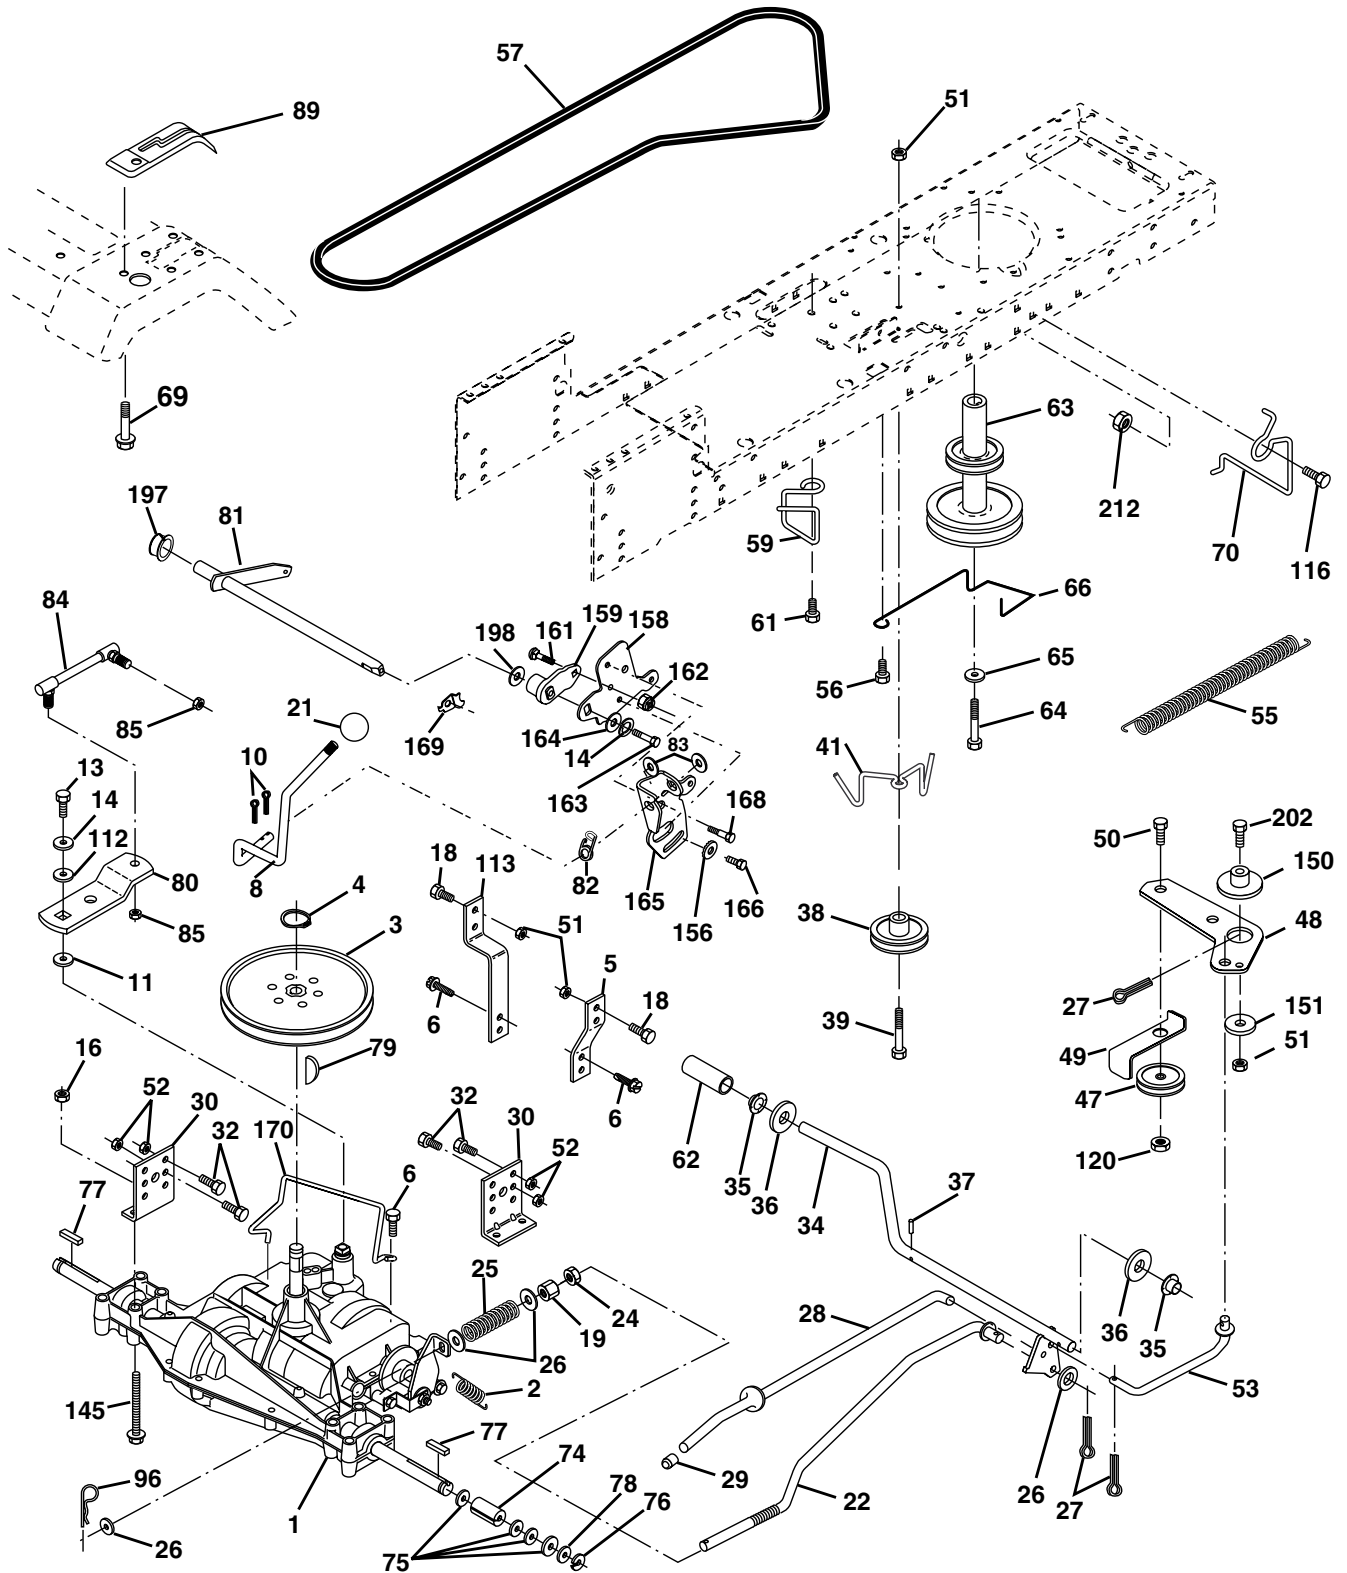

REPAIR PARTS

TRACTOR - - MODEL NUMBER PPR2042STA

DRIVE

REPAIR PARTS

TRACTOR - - MODEL NUMBER PPR2042STA

DRIVE

KEY NO.	PART NO.	DESCRIPTION	KEY NO.	PART NO.	DESCRIPTION
1	----	Transaxle (See Breakdown) Peerless 206-545C	63	175410	Pulley Eng
2	146682	Spring Return Brake T/a Zinc	64	71170764	Bolt Hex 7/16-20 x 4 Gr 5
3	123666X	Pulley Transaxle 18/20" tires	65	10040700	Washer Lock Hvy Hlcl Spr 7/16
4	12000028	Ring Retainer # 5100-62	66	154778	Keeper Belt Engine
5	121520X	Strap Torque 30 Degrees	69	145432	Screw Hex Wsh Hi-Lo 1/4-1/2 Unc
6	17060512	Screw 5/16-18 x 3/4	70	134683	Guide Belt Mower Drive RH
8	165619	Rod Shifter Fender STLT	74	137057	Spacer Split
10	76020416	Pin Cotter 1/8 x 1 Cad	75	121749X	Washer 25/32 x 1 1/4 x 16 Ga
11	105701X	Washer Plate Shf 388 Sq Hole	76	12000001	E-ring #5133-75
13	74550412	Bolt 1/4-28unf Gr8 W/Patch	77	123583X	Key Square
14	10040400	Washer Lock Hvy Helical 1/4	78	121748X	Washer 25/32 x 1-5/8 x 16ga
16	73800500	Nut Lock Hex w/Ins. 5/16-18 Unc	79	2228M	Key Woodruff
18	74780616	Bolt Fin Hex 3/8-16 Unc x 1 Gr 5	80	145090	Arm, Shift
19	73800600	Nut Lock Hex w/Ins. 38/-16 Unc	81	165592	Shaft Assembly
21	140845	Knob Deluxe	82	123782X	Spring, Torsion
22	130804	Rod Brake Blk Zinc 26 840	83	19171216	Washer 17/32 x 3/4 x 16 Gauge
24	73350600	Nut Hex Jam 3/8-16 Unc	84	166231	Link Transaxle
25	106888X	Spring Rod Brake 2 00 Zinc	85	150360	Nut, Nylock
26	19131316	Washer 13/32 x 13/16 x 16 Ga.	89	169372X428	Console, Shift, STLT
27	76020412	Pin Cotter 1/8 x 3/4 Cad	96	4497H	Retainer Spring
28	175765	Rod Brake Parking Lt/Yt	112	19091210	Washer 9/32 x 3/4 x 10 Ga
29	71673	Cap Brake Parking	113	127285X	Strap Torque
30	169592	Bracket Mtg Transaxle	116	72140608	Bolt RdHd Sqnk 3/8-16 x 1 Unc
32	74760512	Bolt Hex Hd 5/16-18 Unc x 3/4	120	73900600	Nut Lock Flg. 3/8-16 Unc
34	175578	Shaft Asm Pedal Foot	145	74490540	Bolt Hex Flghd 5/16-18 x Gr.5
35	120183X	Bearing Nylon Blk 629 Id	150	175456	Spacer Retainer
36	19211616	Washer 21/32 x 1 x 16 Ga	151	19133210	Washer 13/32 x 2 x 10 Ga.
37	1572H	Pin Roll 3/16 x 1"	156	166002	Washer Srrted 5/16ID x 1 .125
38	179114	Pulley Composite Flat	158	165589	Bracket Shift Mount
39	74760648	Bolt Fin Hex 3/8-16unc x 3	159	165494	Hub Tapered Flange Shift Lt
41	175556	Keeper Belt Idler	161	72140406	Bolt Rdhd Sqnk 1/4-20 x 3/4 Gr.5
47	127783	Pulley Idler	162	73680400	Nut Crownlock 1/4-20 UNC
48	154407	Bellcrank Clutch Grnd Drv STL	163	74780416	Bolt Hex Fin 1/4-20 UNC x 1 Gr.5
49	123205X	Retainer Belt Style Spring	164	19091010	Washer 5/8 x .281 x 10 Ga.
50	74760624	Bolt Hex Hd 3/8-16 Unc x 1-1/2	165	165623	Bracket Pivot Lever
51	73680600	Nut Crownlock 3/8-16 UNC	166	166880	Screw 5/16-18 x 5/8
52	73680500	Nut Crown Lock 5/16-18	168	165492	Bolt shoulder 5/16-18 x .561
53	105710X	Link Clutch 7 66	169	165580	Plate Fastening Lt
55	105709X	Spring Return Clutch 6 75	170	178394	Keeper Belt T/A
56	17060620	Screw 3/8-16 x 1-1/4	197	169613	Nyliner Snap-In 5/8" ID
57	130801	V-Belt Gd Drive	198	169593	Washer Nyl 7/8ID x .105"
59	169691	Keeper Belt Centerspan	202	72110612	Bolt Carr Sh 3/8-16 x 1-1/2 Gr.5
61	17120614	Screw 3/8-16 x .875	212	145212	Nut Hex Flange Lock
62	8883R	Cover Pedal Blk Round			

NOTE: All component dimensions given in U.S. inches
1 inch = 25.4 mm