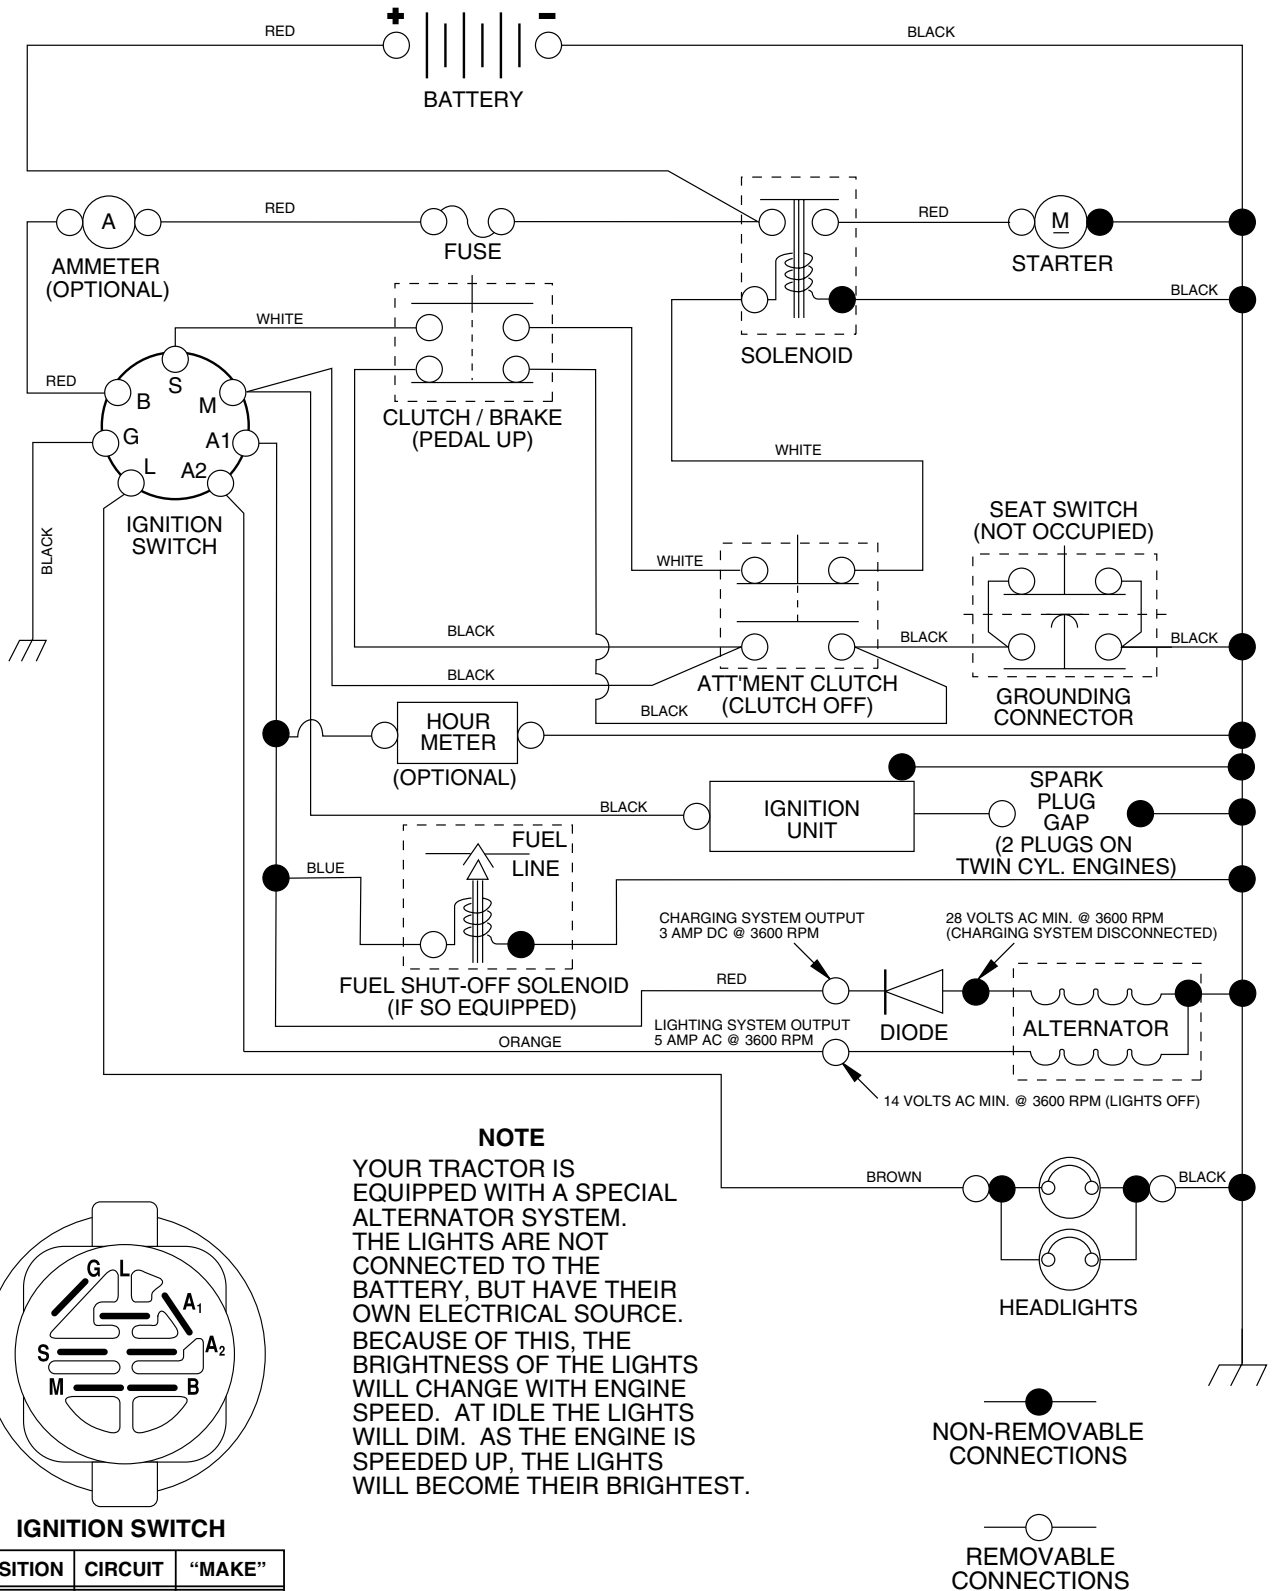

TRACTOR - - MODEL NUMBER PPR2042STA

SCHEMATIC