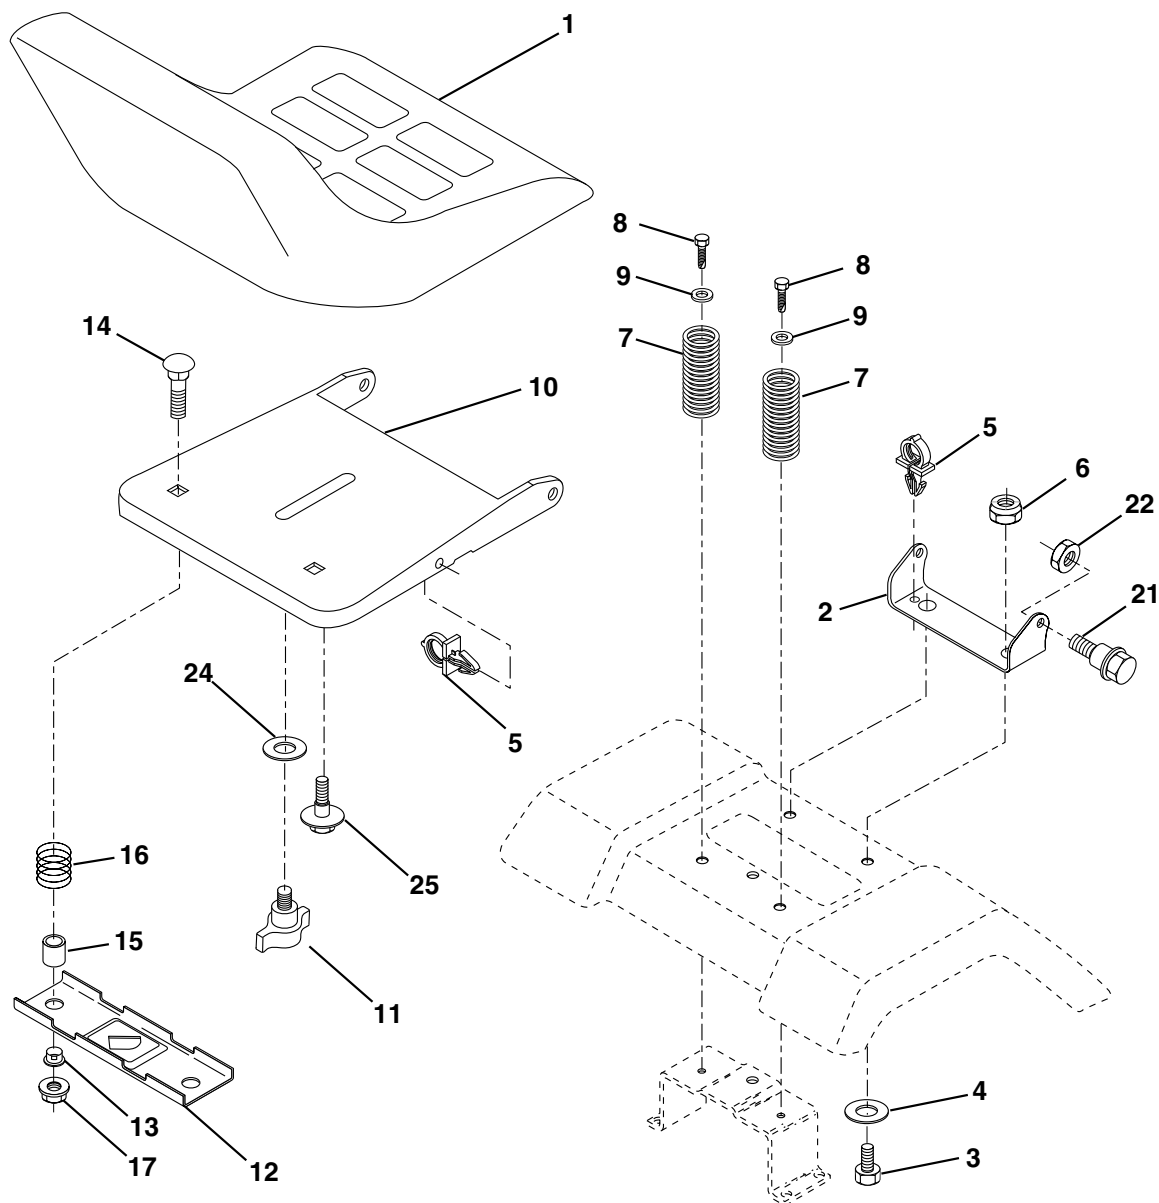

NOTE: All component dimensions given in U.S. inches
1 inch = 25.4 mm

REPAIR PARTS

TRACTOR - - MODEL NUMBER PPR2042STA

STEERING ASSEMBLY

REPAIR PARTS

TRACTOR - - MODEL NUMBER PPR2042STA

STEERING ASSEMBLY

KEY NO.	PART NO.	DESCRIPTION
1	159944X428	Wheel Steering
2	172393	Axle Asm Cast Iron LT
3	169840	Spindle Asm LH
4	169839	Spindle Asm RH
5	6266H	Bearing Race Thrust Harden
6	121748X	Washer 25/32 X 1-5/8 X 16 Ga
8	12000029	Ring Klip #t5304-75
10	175121	Link Drag
11	10040600	Washer Lock Hvy Hlcl Spr 3/8
13	136518	Spacer Brg Axle Front
15	145212	Nut Hex Flange Lock
17	177876	Shaft Asm Strg
29	17060612	Screw 3/8-16 x .75
32	171888	Rod Tie
33	19111216	Washer 11/32 x 3/4 x 16 Ga
34	10040500	Washer Lock Hvy Hlcl Spr 5/16
35	73540500	Crownlock Nut 5/16-24 Unf
36	155099	Bushing Strg
37	152927	Screw
38	159946X428	Insert Cap Strg Wh
39	19132411	Washer 13/32 X 1-1/2 X 11 Ga
40	7810H	Lock nut
41	159945	Adaptor Wheel Strg
42	145054X428	Boot Steering Dash
43	121749X	Washer 25/32 X 1 1/4 X 16 Ga
44	153720	Extension Steering Shaft LR/LT
46	121232X	Cap Spindle Fr Top Blk
51	73800500	Nut Lock Hex w/Ins 5/16-18
54	74780520	Bolt Fin Hex 5/16-18 Unc x 1-1/4
63	74780616	Bolt Fin Hex 3/8-16unc x 1 Gr. 5
65	160367	Spacer Brace Axle
67	72140618	Bolt Rdhd Sq 3/8-16 Unc x 2-3/4
68	169827	Axle, Brace
71	175146	Steering Asm.
82	169835	Bracket Susp Chassis Front
87	173966	Washer Flat .781 x 1 1/2 x .14
88	175118	Bolt Shoulder 7/16-20
91	175553	Clip Steering

NOTE: All component dimensions given in U.S. inches
1 inch = 25.4 mm

REPAIR PARTS

TRACTOR - - MODEL NUMBER PPR2042STA

SEAT ASSEMBLY

KEY NO.	PART NO.	DESCRIPTION
1	171683	Seat
2	140551	Bracket Pivot Seat 8 720
3	71110616	Bolt Fin Hex 3/8-16unc X 1
4	19131610	Washer 13/32 X 1 X 10 Ga
5	145006	Clip Push-In
6	73800600	Nut Hex w/Ins. 3/8-16 Unc
7	124181X	Spring Seat Cprsn 2 250 Blk Zi
8	17000616	Screw 3/8-16 x 1.5 Smgml
9	19131614	Washer 13/32 X 1 X 14 Ga.
10	174894	Pan Seat
11	166369	Knob Seat
12	121246X	Bracket Mounting Switch