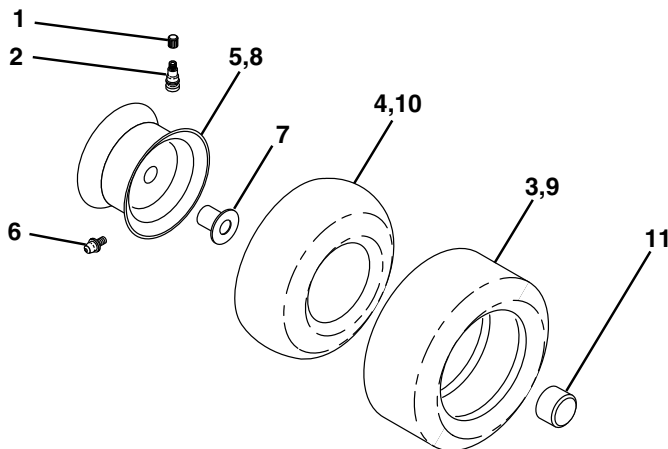

WHEELS AND TIRES

KEY NO.	PART NO.	DESCRIPTION
1	59192	Cap Valve Tire
2	65139	Stem Valve
3	170455	Tire F T 15 X 6 0 - 6 Service
4	59904	Tube Front (Service Item Only)
5	106732X421	Rim Asm 6"front Service
6	278H	Fitting Grease (Front Wheel Only)
7	9040H	Bearing Flange (Front Wheel nly)
8	106108X421	Rim Asm 8"rear Service
9	170456	Tire R T 20x10-8 Service
10	7152J	Tube Rear (Service Item Only)
11	104757X428	Cap Axle Blk 1 50 X 1 00
--	144334	Sealant, Tire (10 oz. Tube)

NOTE: All component dimensions given in U.S. inches
1 inch = 25.4 mm