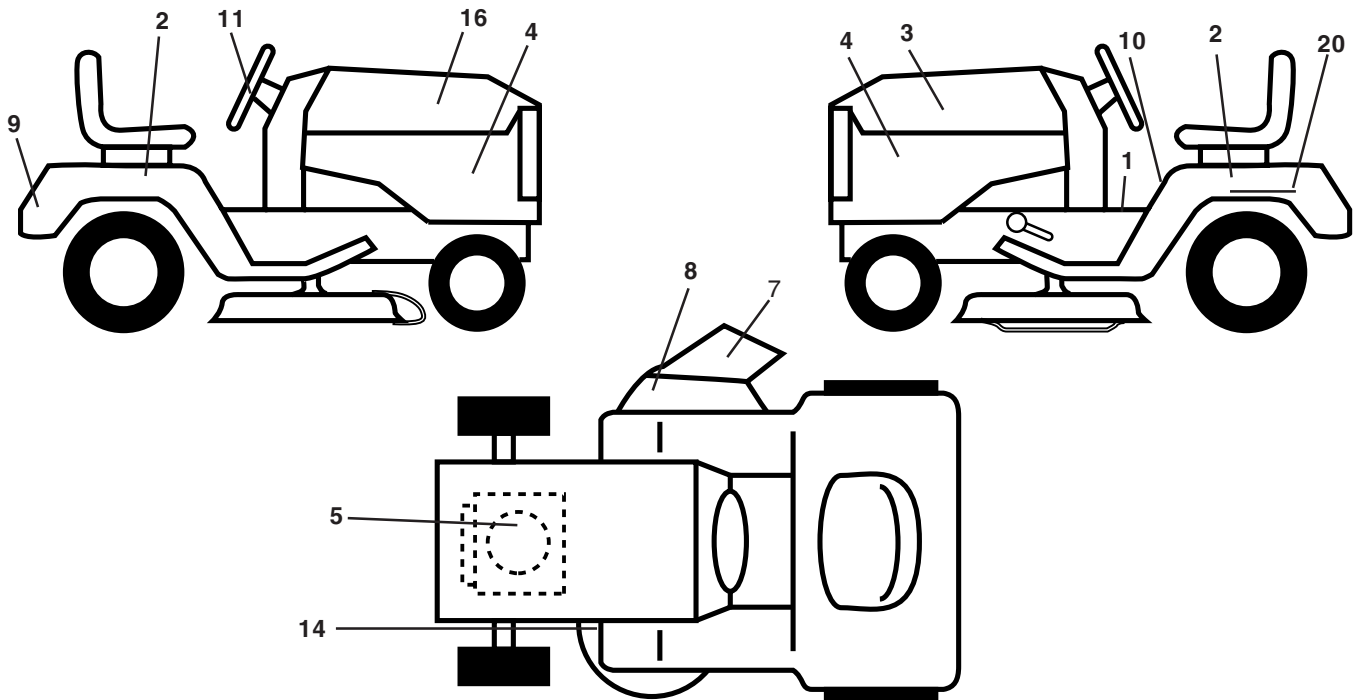

REPAIR PARTS

TRACTOR - - MODEL NUMBER PPR2042STA

DECALS

KEY NO.	PART NO.	DESCRIPTION
1	156369	Decal Oper
2	176305	Decal Fender
3	176308	Decal Hood LH
4	177020	Decal Side Panel Logo
5	180710	Decal HP Engine
7	179128	Decal Deck "B" "42"
8	170563	Decal Mower Warn Keep Hand Away
9	172740	Decal Fender Logo
10	157140	Decal Fender Danger E/F

KEY NO.	PART NO.	DESCRIPTION
11	172743	Decal Ins Strg Whl
14	160396	Decal V-Belt Schematic
16	176307	Decal Hood Rh
20	145005	Decal Bat Dan/Psn
--	179769X428	Pad Footrest Rh
--	179768X428	Pad Footrest Lh
--	138311	Decal Handle Lft Height Adjust
--	173587	Decal Fend Reflector Rh
--	173589	Decal Fend Reflector Lh
--	181377	Manual Owner's (English)
--	181378	Manual Owner's (French)