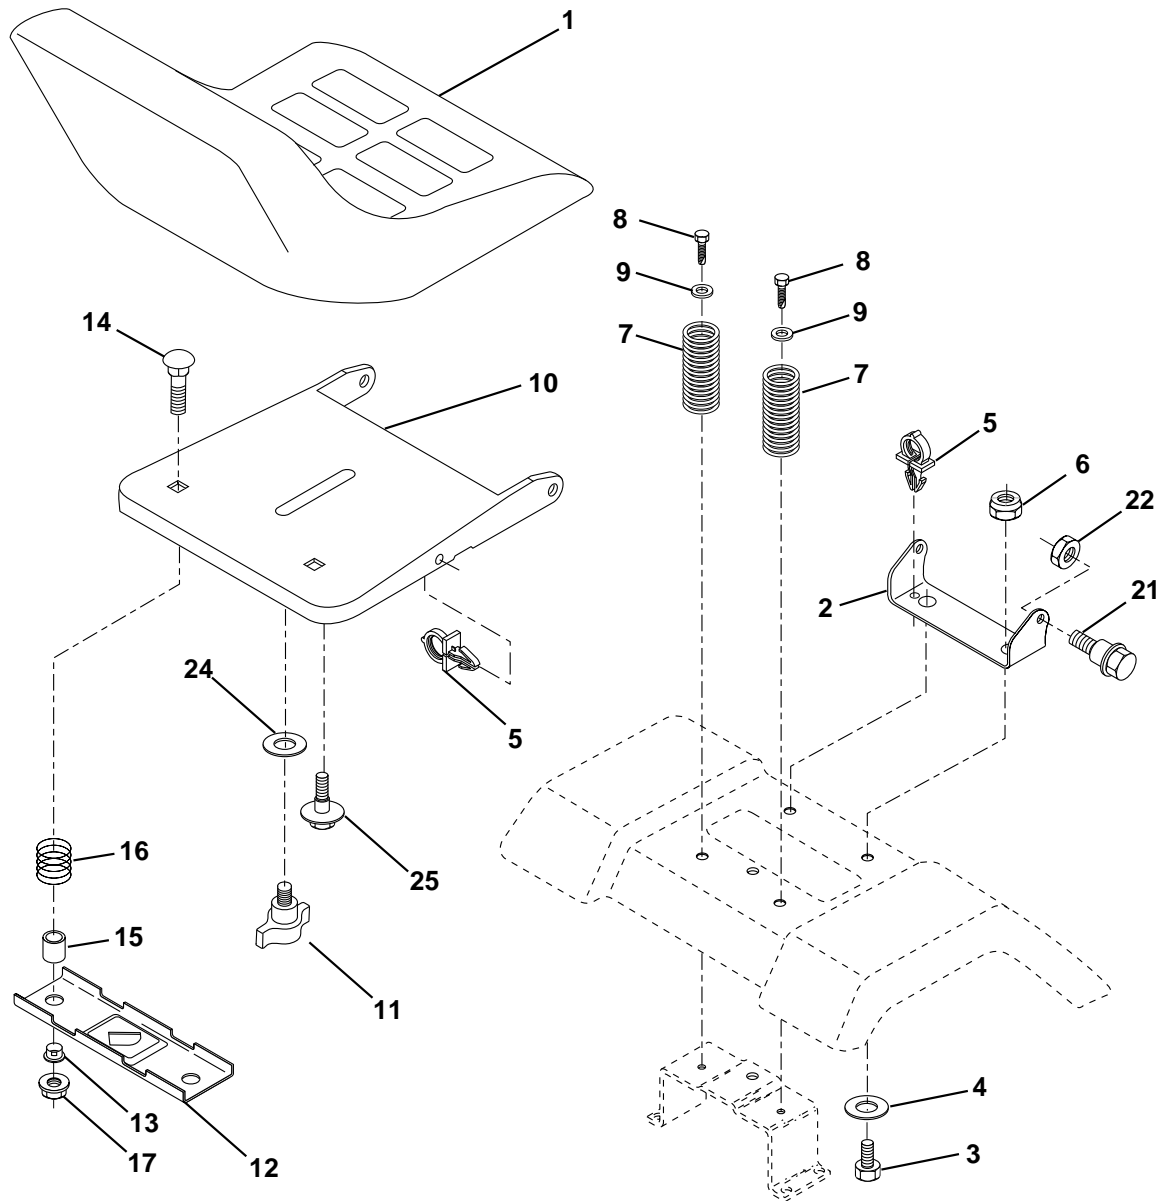

REPAIR PARTS

TRACTOR - - MODEL NUMBER PR20H42STA

SEAT ASSEMBLY

KEY NO.	PART NO.	DESCRIPTION
1	171683	Seat
2	140551	Bracket Pivot Seat 8 720
3	71110616	Bolt Fin Hex 3/8-16unc X 1
4	19131610	Washer 13/32 X 1 X 10 Ga
5	145006	Clip Push-In
6	73800600	Nut Hex w/Ins. 3/8-16 Unc
7	124181X	Spring Seat Cprsn 2 250 Blk Zi
8	17000616	Screw 3/8-16 x 1.5 Smgml
9	19131614	Washer 13/32 X 1 X 14 Ga.
10	155925	Pan Seat
11	166369	Knob Seat
12	121246X	Bracket Mounting Switch

KEY NO.	PART NO.	DESCRIPTION
13	121248X	Bushing Snap Blk Nyl 50 Id
14	72050412	Bolt Rdhd Sqnk 1/4-20x1-1/2
15	134300	Spacer Split 28x 88
16	121250X	Spring Cprsn
17	123976X	Nut Lock 1/4 Lge Flg Gr 5 Zinc
21	171852	Bolt Shoulder 5/16-18 Unc
22	73800500	Nut Hex Lock W/Ins 5/16-18
24	19171912	Washer 17/32 X 1-3/16 X 12 Ga.
25	127018X	Bolt Shoulder 5/16-18 X 62

NOTE: All component dimensions given in U.S. inches
1 inch = 25.4 mm