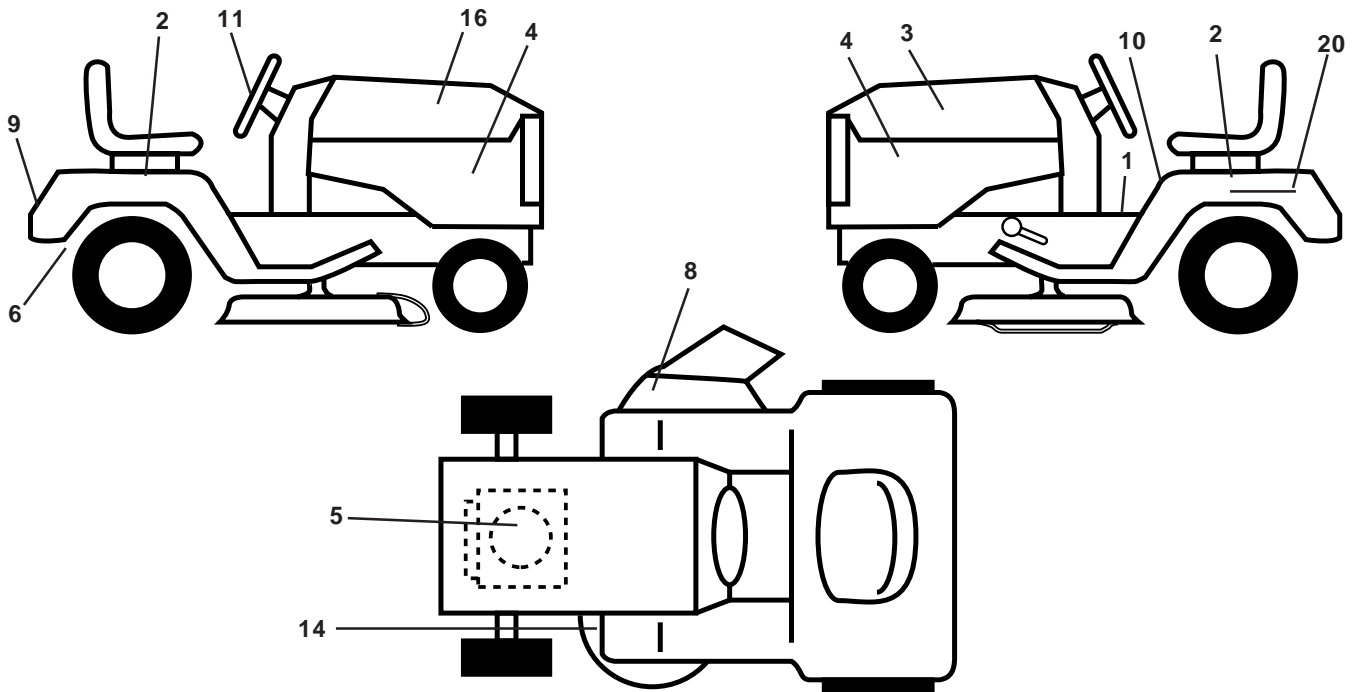

REPAIR PARTS

TRACTOR - - MODEL NUMBER PR20H42STA

DECALS

KEY NO.	PART NO.	DESCRIPTION
1	157032	Decal Oper
2	172741	Decal Fender Auto
3	172738	Decal Hood LH
4	173296	Decal Side Panel Logo
5	170858	Decal HP Engine
6	169210	Decal By Pass Lt Hydro
8	170563	Decal Mower Warn Keep Hand Away
9	172740	Decal Fender Logo
10	157140	Decal Fender Danger E/F

KEY NO.	PART NO.	DESCRIPTION
11	172743	Decal Ins Strg Whl
14	160396	Decal V-Belt Schematic
16	172737	Decal Hood Rh
20	145005	Decal Bat Dan/Psn
--	133671	Pad Footrest
--	138311	Decal Handle Lft Height Adjust
--	173587	Decal Fend Reflector Rh
--	173589	Decal Fend Reflector Lh
--	173411	Manual Owner's (English)
--	173412	Manual Owner's (French)