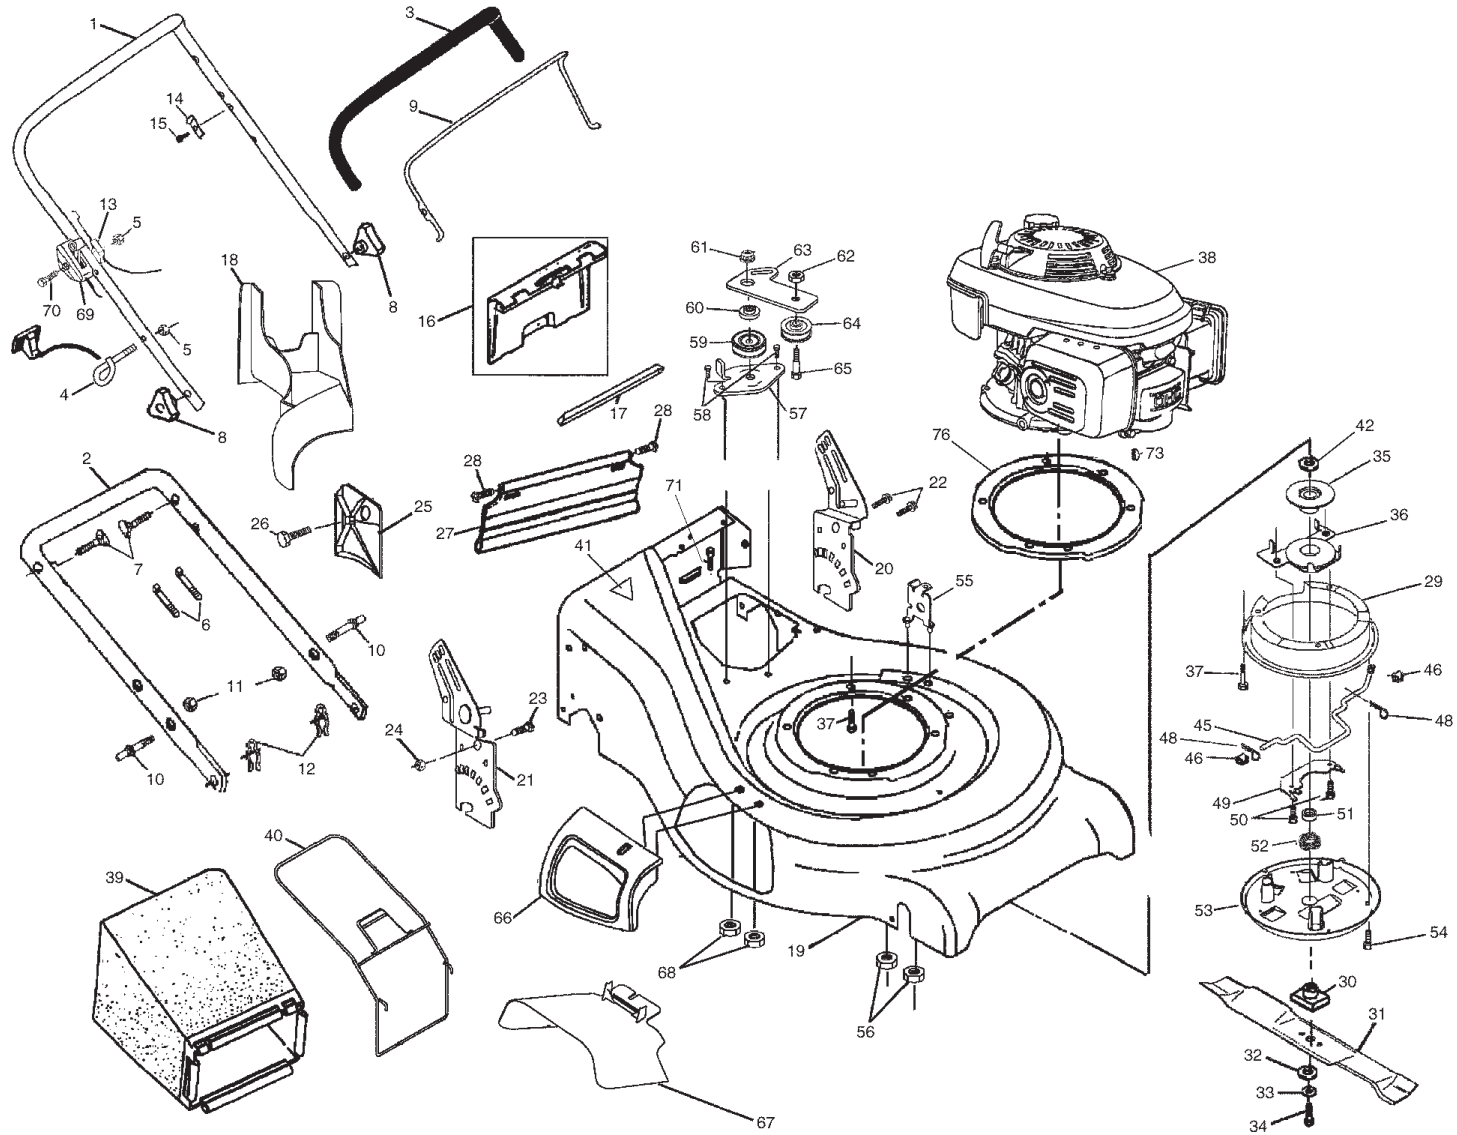

ROTARY LAWN MOWER - - MODEL NUMBER PR55R21MCA

ROTARY LAWN MOWER - - MODEL NUMBER PR55R21MCA

KEY PART NO.	PART NO.	DESCRIPTION
1	167163	Handle, Upper Dlx Comf. (Including grip)
2	161105X479	Handle, Lower
3	164265	Grip, Hdl Foam Smooth
4	179585	Guide, Rope, Side
5	63601	Nut, Hex Lockwasher 1/4-20
6	66426	Wire, Tie
7	131959	Bolt, Handle 5/16-18 x 1.75
8	170176	Knob, Handle
9	176281	Bail, Cont. Wire Dlx Comf. Yel
10	161551	Bolt, Sq. Neck
11	73990500	Nut, Hex Lockwasher Ins. 5/16-18 UNC
12	51793	Cotter, Hairpin
13	133107	Engine zonecontrol cable
14	850733X004	Bracket, Upstop
15	83816	Screw, Hex Washer Head Tapping 10-2
16	183058	Kit, Door Rear
17	179885	Seal, Door
18	182778	Plug, Mulcher
19	172306	Kit, Housing
20	161568X479	Handle, Bracket Asm. Left
21	168227X479	Handle, Bracket Asm. Right
22	150078	Screw, Hex Wshd
23	163183	Bolt, Hex Head 5/16-18 x 5/8
24	63124	Nut, Hex Lock Wshr 5/16-18
25	161333	Baffle, Side
26	163409	Screw 12 x 5/8
27	161550	Skirt
28	88652	Screw, Hinge 1/4-20 x 1.25
29	166036X479	Belt Cover, Top
30	851514	Adapter, Blade w/key Longer
31	175064	Blade, 21"
32	851074	Washer, Hardened
33	850263	Lockwasher, Helical Spring 3/8
34	851084	Screw, Hex Head 3/8-24 x 1.38
35	169809	Pulley, Fixed
36	179222	Bearing Support Assy.
37	150406	Bolt, Engine
38	- - -	Engine, Honda, Model Number GCV-160 (Order parts from engine manufacturer)

NOTE: All component dimensions given in U.S. inches.
1 inch = 25.4 mm