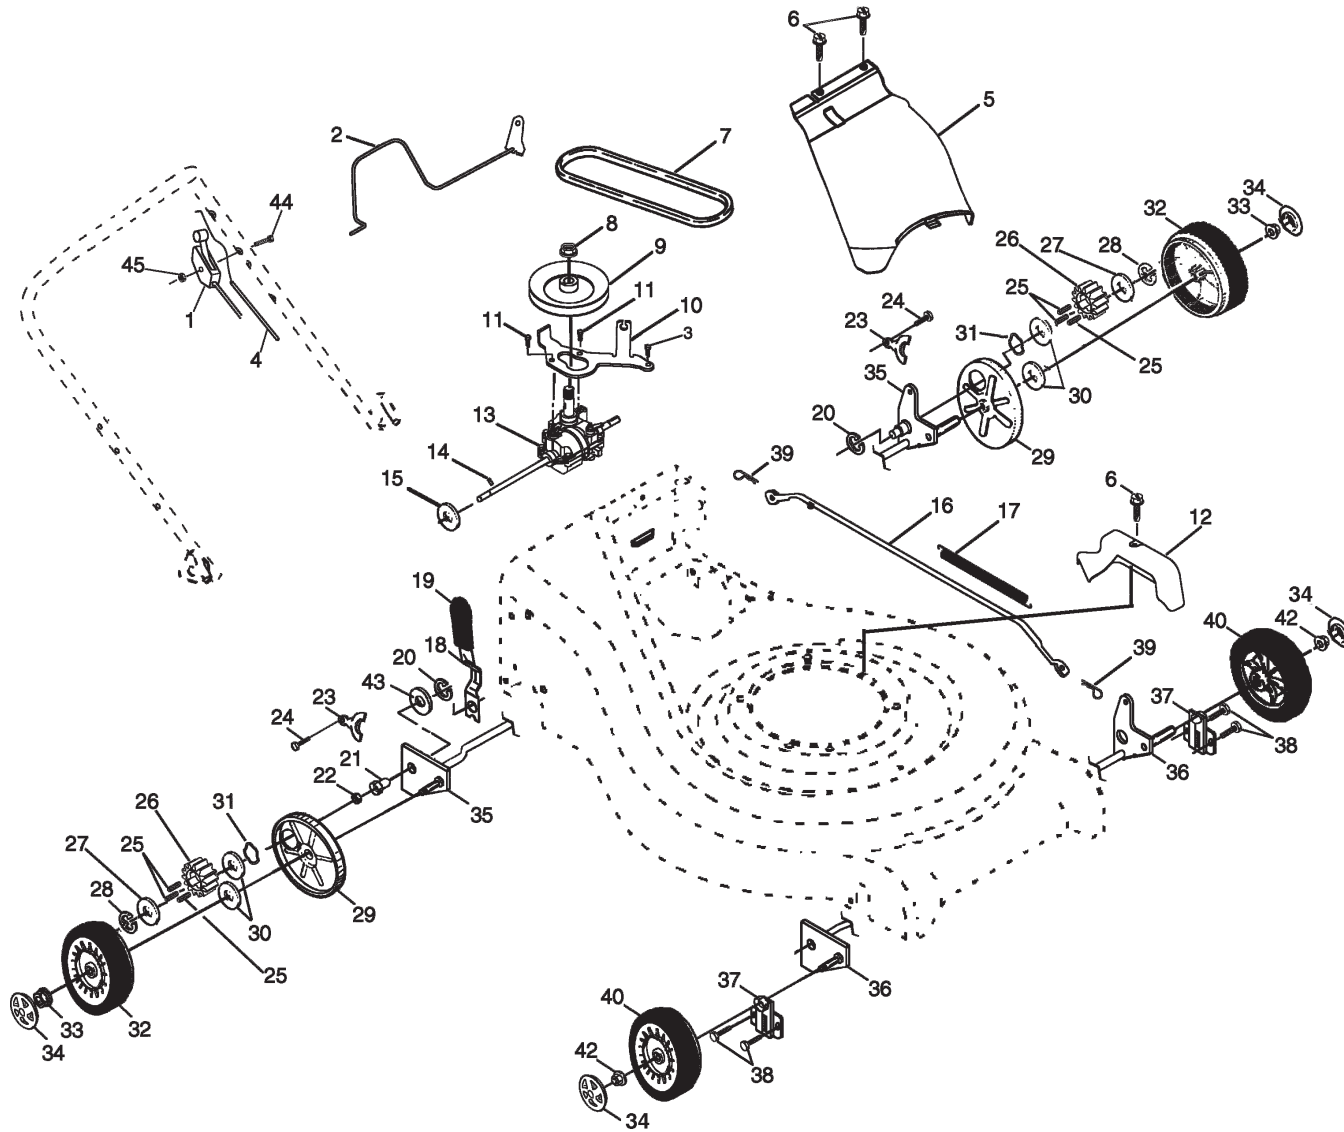

ROTARY LAWN MOWER - - MODEL NUMBER PR55R21MCA

ROTARY LAWN MOWER - - MODEL NUMBER PR55R21MCA

KEY NO.	PART NO.	DESCRIPTION	KEY NO.	PART NO.	DESCRIPTION
1	172299	Drive Control	25	170011	Drive Pawl
2	176280	Bail Control Drive	26	166450	Pinion, Drive
3	17060408	Screw	27	52160	Washer
4	179049	Drive Cable	28	12000058	E-Ring 7/16
5	161537	Cover Drive	29	180504	Cover, Dust Wheel
6	750634	Screw Thdrol 10-25 x .50	30	67725	Washer 1/2 x 1-1/2 x .134
7	166060	V-Belt	31	57143	Wave Washer
8	132010	Nut Lock Flanged 3/8-16 Zinc	32	180763	Wheel 9 x 2
9	166049	Pulley Driven	33	145212	Nut Hex Flange Lock
10	166021X004	Belt Keeper Bracket	34	180660	Hubcap
11	17541011	Screw Hex Wash Head 10-24 X .668	35	160785 X004	Shaft Asm. Rear
12	166189	Pivot Rod Cover	36	160786X004	Shaft Asm. Front
13	166388	Transmission Asm.	37	161463	Retainer Front Shaft
14	145354	Pin Spring Thrust	38	163409	Screw 12 x 5/8
15	57079	Washer Hardened	39	700279	Clip Retainer
16	161584	Rod Connecting	40	172323	Wheel 8 x 2
17	161602	Spring Extension	42	83923	Nut, Hex Flange Lock 3/8-16
18	160477X004	Spring Selector	43	19572216	Washer
19	170203	Knob Selector Spring	44	144929	Screw 1/4 x 2.12
20	12000022	E-Ring 7/8	45	751152	Locknut
21	163365	Bearing Support			
22	169911	Bearing Ball			
23	161118X004	Retainer Drive Asm. Stmp.			
24	57808	Screw Hex Head Tapping 1/4-20 x .75			

NOTE: All component dimensions given in U.S. inches.
1 inch = 25.4 mm