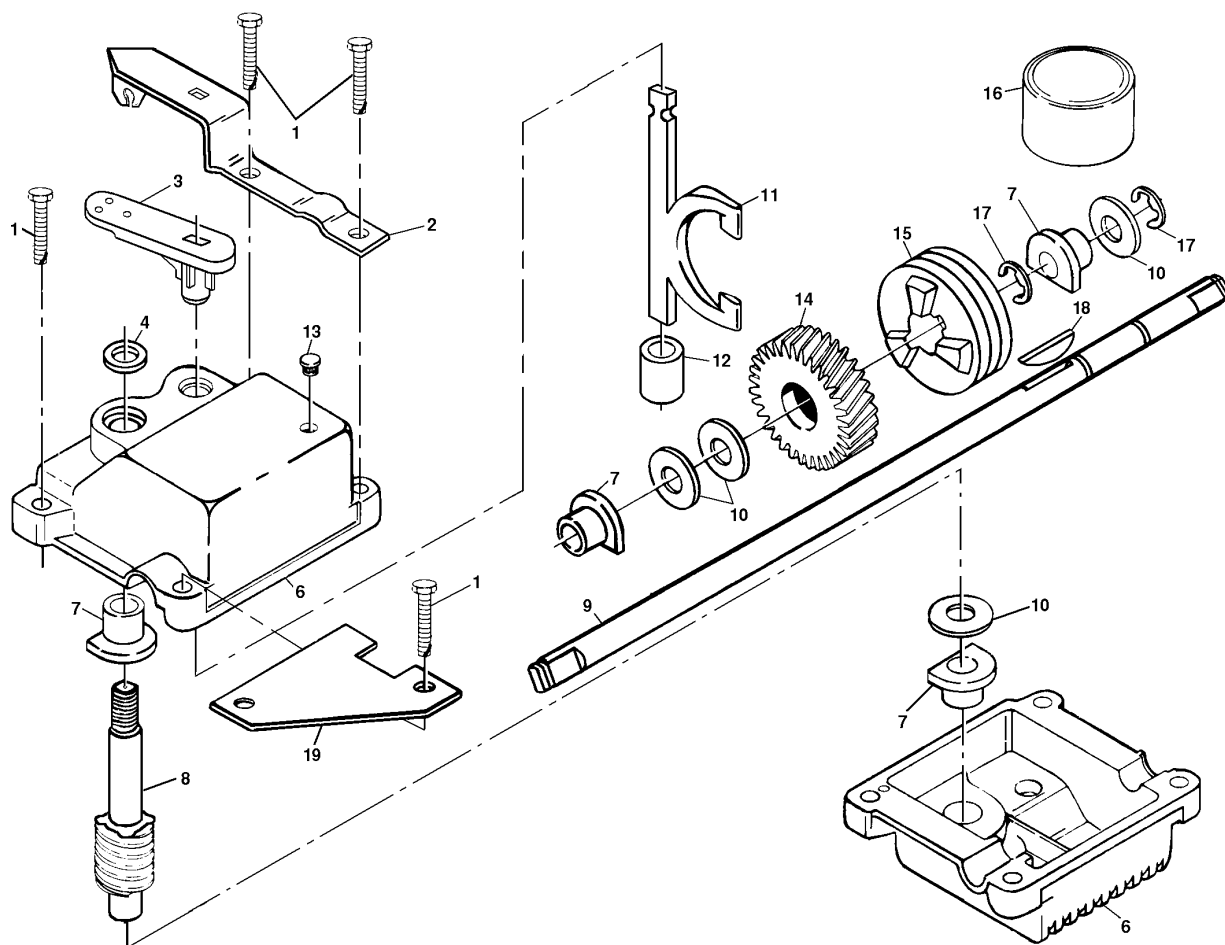

ROTARY LAWN MOWER - - MODEL NUMBER PR55Y21CHA GEARCASE ASSEMBLY - - PART NUMBER 175258

TONDEUSE À GAZON ROTATIVE - - NUMÉRO DE MODÈLE PR55Y21CHA ENSEMBLE DE LA BOÎTE DE VITESSE - NUMÉRO DE PIÈCE 175258

KEY PART NO.	NO.	DESCRIPTION	NO. DE RÉF.	NO. DE PIÈCE	DESCRIPTION
1	17490416	Tapping Screw 1/4-20 x 1-1/4	1	17490416	Vis taraudée 1/4-20 x 1-1/4
2	175248X004	Engagement Bracket	2	175248X004	Support d'engagement
3	137053	Shifter	3	137053	Levier de changement de vitesse
4	57072	Seal	4	57072	Sceau
6	48373	Gear Case Halves Kit (Includes Key Numbers 4 and 7)	6	48373	Jeu des moitiés de boîte de vitesse (Y compris les nos. de réf. 4, et 7)
7	77881	Bearing	7	77881	Palier
8	137051	Worm Shaft	8	137051	Arbre
9	175257	Drive Shaft	9	175257	Arbre moteur
10	57079	Hardened Washer	10	57079	Rondelle durcie
11	131484	Clutch Yoke	11	131484	Joug d'embrayage
12	700343	Bushing	12	700343	Douille
13	86447	Plug	13	86447	Bouchon
14	137050	Helical Gear	14	137050	Engrenage hélicoïdal
15	750436X	Clutch Jaw	15	750436X	Mâchoire d'embrayage
16	750369	Grease	16	750369	Graisse
17	12000003	E-Ring	17	12000003	Bague en E
18	850848	Hi-Pro Key	18	850848	Clé Hi - Pro
19	81585X004	Spring Bracket	19	81585X004	Support du ressort

NOTE: All component dimensions given in U.S. inches. 1 inch = 25.4 mm.

REMARQUE: Toutes les dimensions de composant sont données en pouces É.-U. - 1 pouce = 25,4 mm.