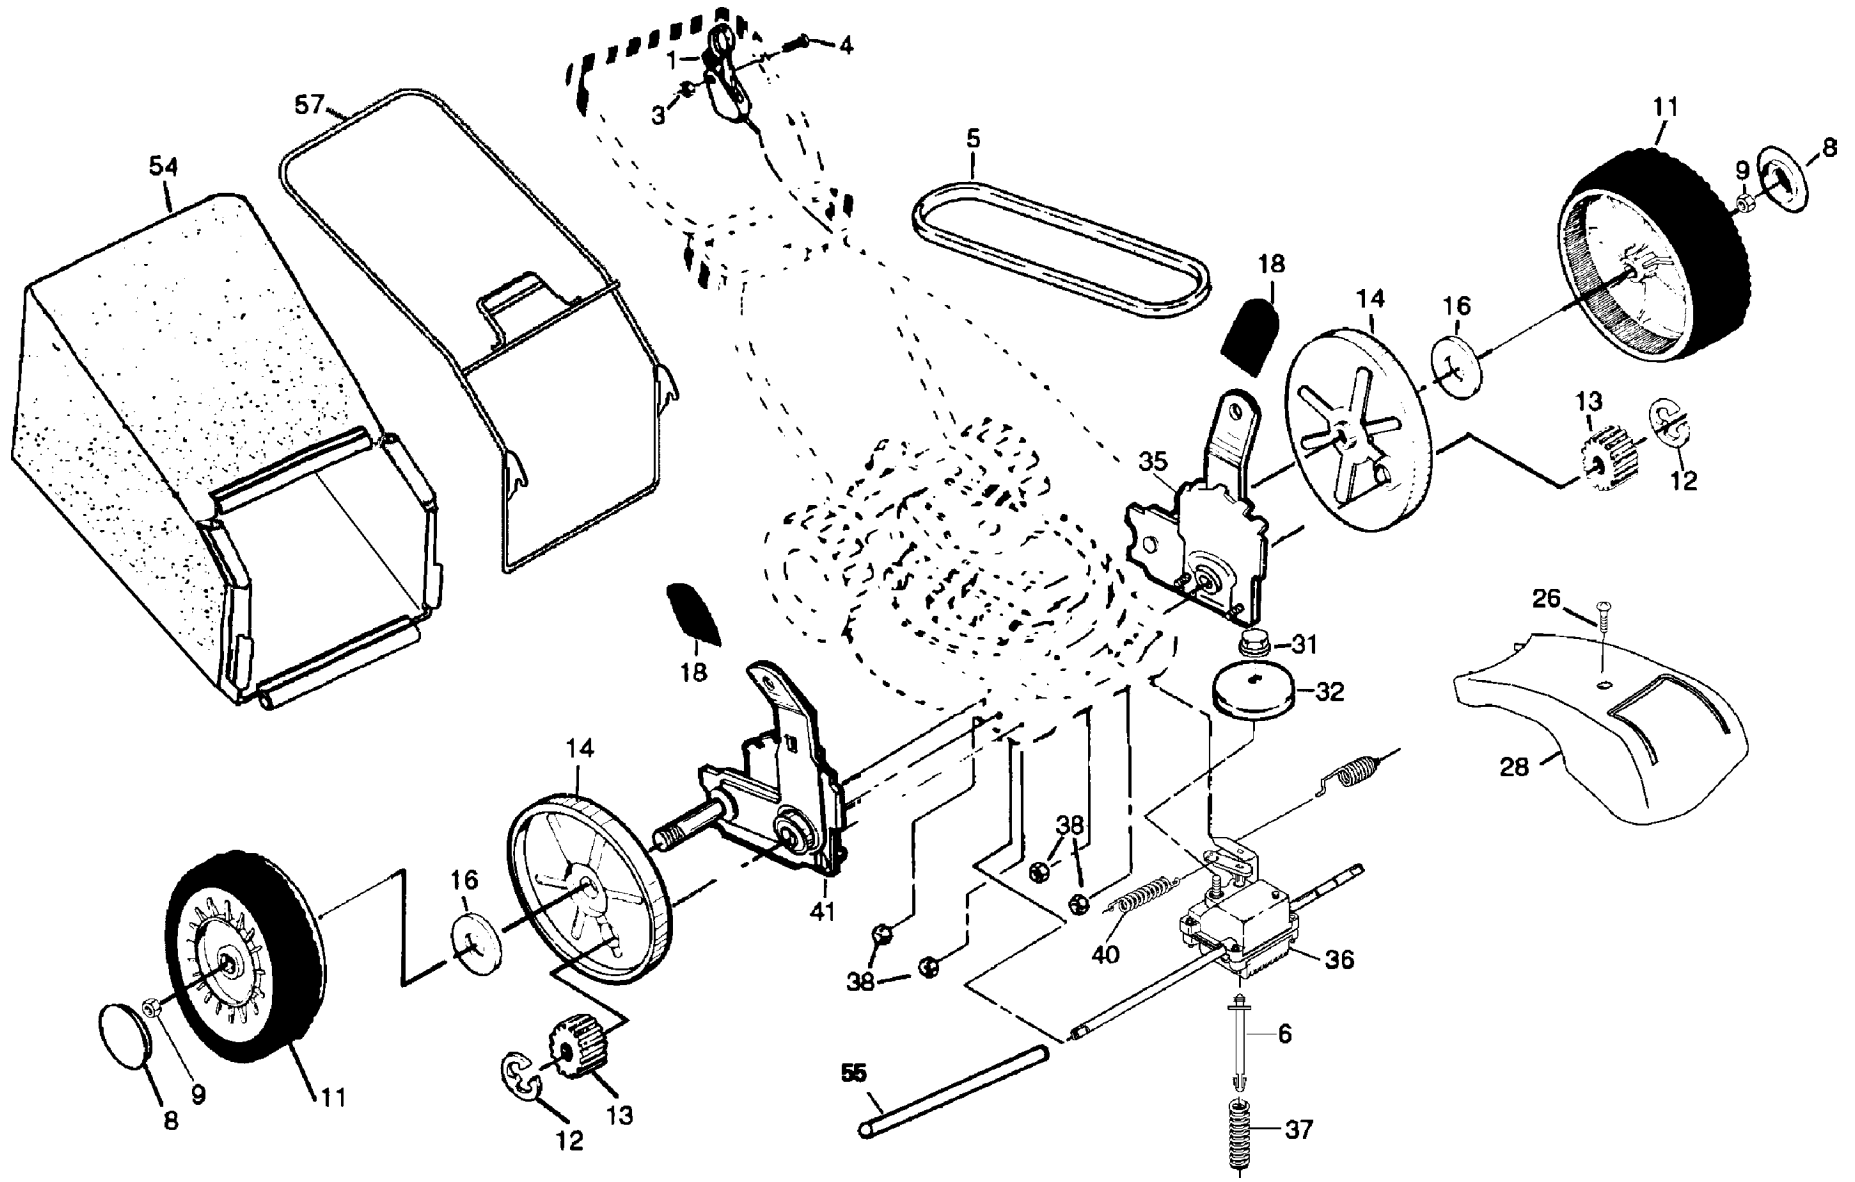

## ROTARY LAWN MOWER - - MODEL NUMBER PR55Y21CHA

5

KEY NO.	PART NO.	DESCRIPTION
1	174318	Control Cable Assembly
3	751152	Locknut #10-24
4	158755	Hex Washer Head Screw 1/4-20 x 2.12
5	175436	V-Belt
6	150495	Spring Retainer
8	180660	Hubcap
9	145212	Locknut
11	180767	Wheel & Tire Assembly
12	12000058	E-Ring
13	137054	Pinion
14	180504	Dust Cover
16	67725	Washer 1/2 x 1-1/2 x .134
18	170143	Selector Knob
26	175262	Pan Head Tapping Screw #10-24 x 2-3/4