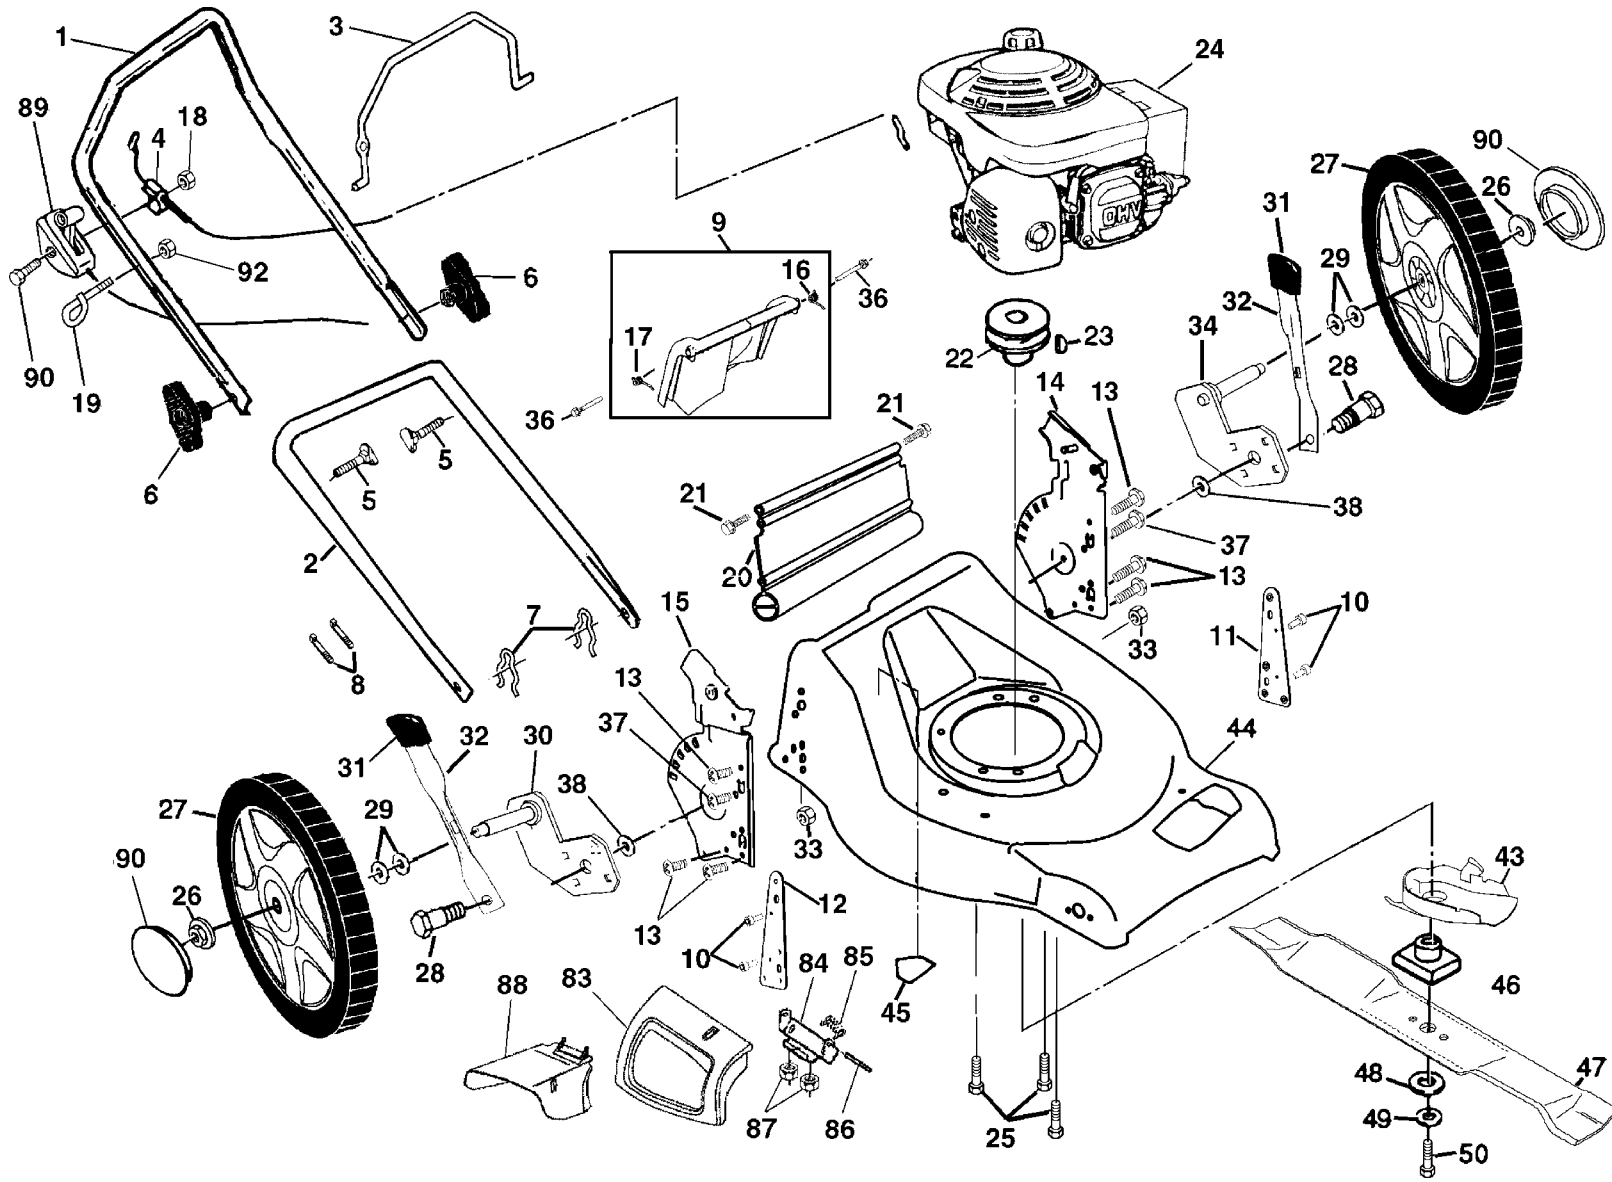

ROTARY LAWN MOWER - - MODEL NUMBER PR55Y21CHA

ROTARY LAWN MOWER - - MODEL NUMBER PR55Y21CHA

	KEY NO.	PART NO.	DESCRIPTION		KEY NO.	PART NO.	DESCRIPTION
	1	166862X479	Upper Handle		31	175478	Selector Knob
	2	151721X479	Lower Handle		32	175053X004	Selector Spring
	3	170287	Control Bar		33	63124	Nut 5/16-18
	4	130861	Engine Zone Control Cable		34	180412X004	Axle Arm Assembly LR
	5	131959	Handle Bolt		36	165912	Bolt
	6	170146	Handle Knob		37	150078	Thread Cutting Screw w/Sems 5/16-18 x 3/4
	7	51793	Hairpin Cotter		38	19112206	Washer
	8	66426	Wire Tie		43	175083	Bottom Belt Cover
	9	180479	Rear Door Kit (Incl. Key #16 & 17)		44	176710	Lawn Mower Housing (Incl. Key #10, 11, 12& 45)
	10	128415	Pop Rivet		45	107339X	Danger Deal
	11	175069X479	Support Bracket LH		46	851514	Blade Adapter
	12	175070X479	Support Bracket RH		47	175064	Blade 21"
	13	17060410	Screw 14-20 x 5/8		48	851074	Hardened Washer
ω	14	175576X479	Handle Bracket Assembly (Left)		49	850263	Helical Washer 3/8-24 x 1-3/8 Gr. 8
	15	175577X479	Handle Bracket Assembly (Right)		50	851084	Hex Head Machine Screw 3/8-24 x 1-3/8 Gr. 8
	16	180071	Spring LH		83	175066	Mulch Door
	17	180072	Spring RH		84	175735	Hinge Bracket Assembly
	18	63601	Keps Locknut 1/4-20		85	175285	Spring
	19	179585	Rope Guide		86	175650	Rod, Hinge
	20	178398	Rear Skirt		87	63601	Nut
	21	88652	Hinge Screw 1/4-20 x 1-1/4		88	175071	Clipping Deflector
	22	84596	Engine Pulley		89	172300	Throttle Control
	23	87677	Hi-Pro Key #505		90	144929	Screw
	24	- - -	Engine, Honda, Model No. GCV160 (Order parts from engine manufacturer)		91	180624	Hubcap
	25	150406	Hex Head Thread Rolling Srew 3/8-16 x 1-1/8		92	132004	Nut, Hex
	26	83923	Hex Flange Nut		--	162300	Warning Decal (Not Shown)
	27	180203	Wheel		--	172787	Operator's Manual, English
	28	160828	Shoulder Bolt 5/16-18 x .33		--	172788	Operator's Manual, French
	29	57143	Wave Washer		--	181768	Repair Parts Manual, English/French
	30	180411X004	Axle Arm Assembly RR				

NOTE: All component dimensions given in U.S. inches.
1 inch = 25.4 mm