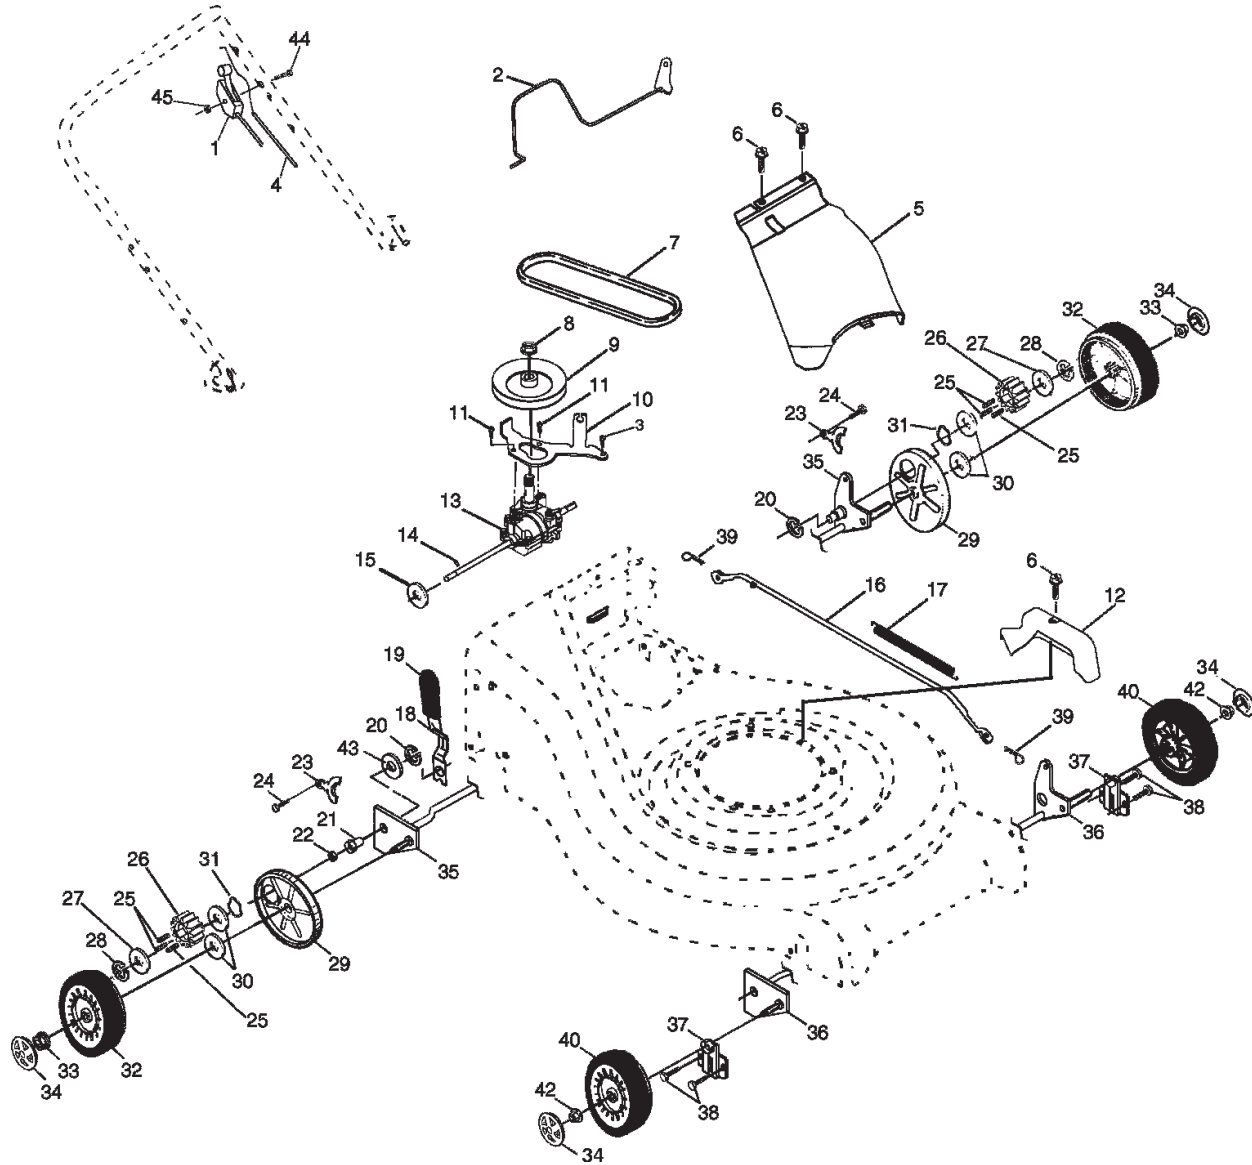

NOTE: All component dimensions given in U.S. inches.
1 inch = 25.4 mm

ROTARY LAWN MOWER - - MODEL NUMBER PR675R21MCA

ROTARY LAWN MOWER - - MODEL NUMBER PR675R21MCA

KEY NO.	PART NO.	DESCRIPTION
1	173813	Speed Control
2	176280	Bail Control Drive
3	17060408	Screw
4	179049	Drive Cable
5	161537	Cover Drive
6	750634	Screw Thdrol 10-25 x .50
7	166060	V-Belt
8	132010	Nut Lock Flanged 3/8-16 Zinc
9	166049	Pulley Driven
10	166021X004	Belt Keeper Bracket
11	17541011	Screw Hex Wash Head 10-24 X .668
12	166189	Pivot Rod Cover
13	166388	Transmission Asm.
14	145354	Pin Spring Thrust
15	57079	Washer Hardened
16	161584	Rod Connecting
17	161602	Spring Extension
18	160477X004	Spring Selector
19	170203	Knob Selector Spring
20	12000022	E-Ring 7/8
21	163365	Bearing Support
22	169911	Bearing Ball
23	161118X004	Retainer Drive Asm. Stmp.
24	57808	Screw Hex Head Tapping 1/4-20 x .75