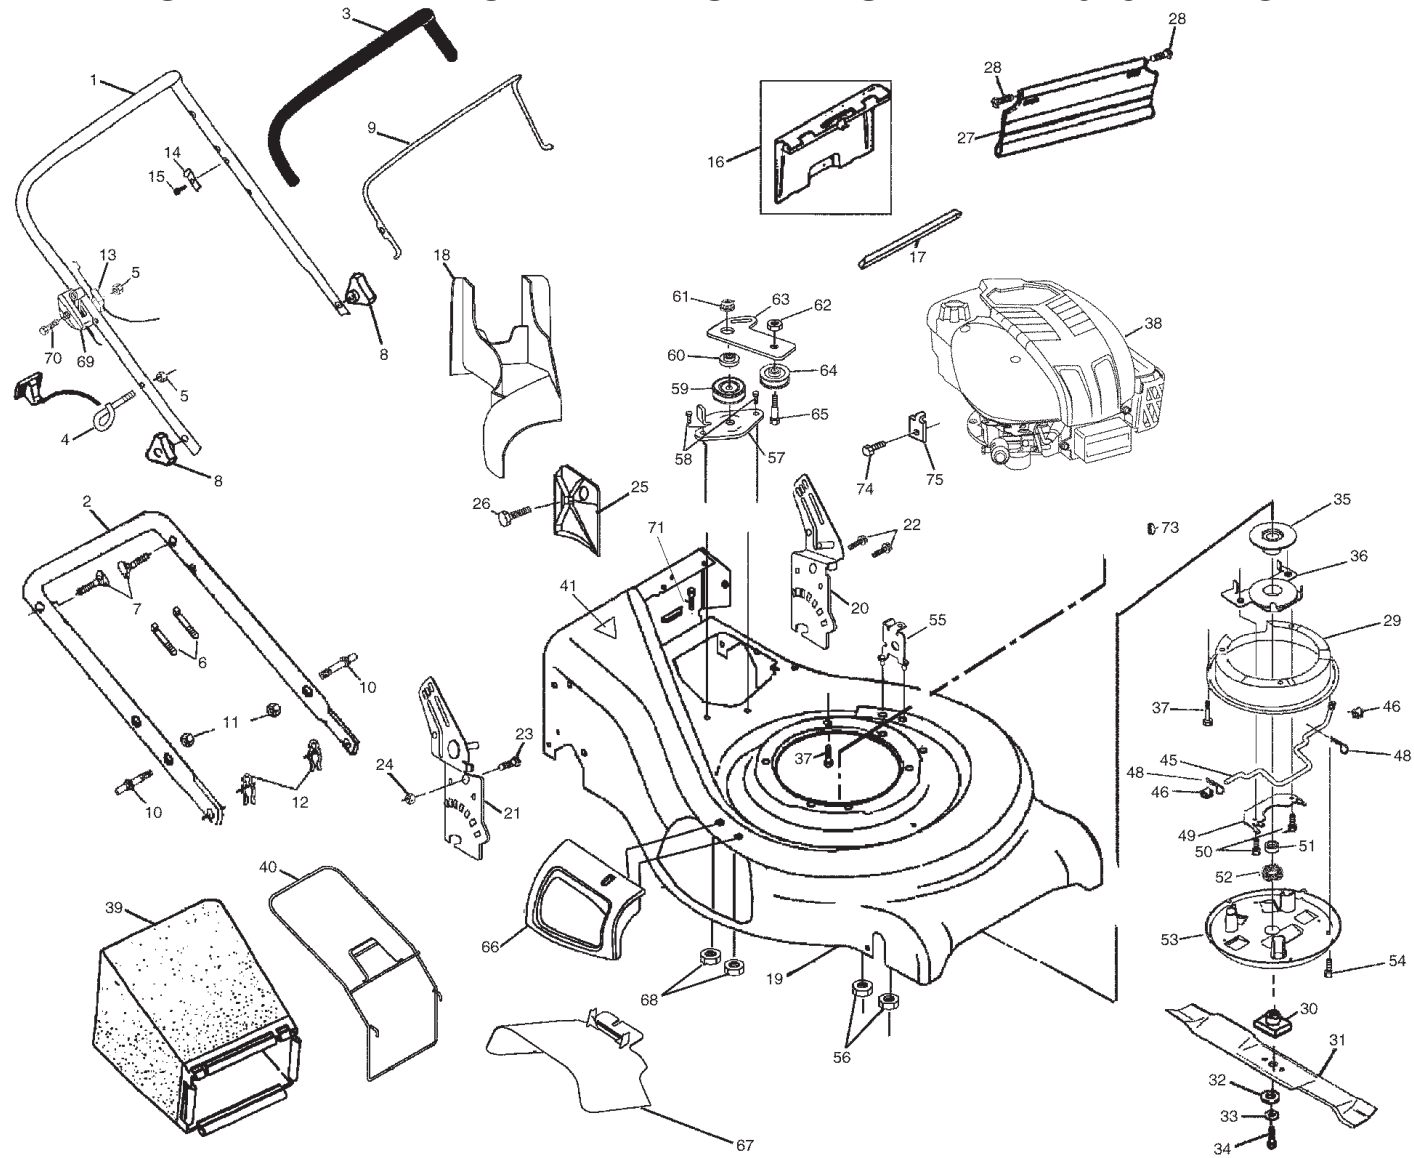

ROTARY LAWN MOWER - - MODEL NUMBER PR675R21MCA

ROTARY LAWN MOWER - - MODEL NUMBER PR675R21MCA

KEY NO.	PART NO.	DESCRIPTION
1	167163	Handle, Upper Dlx Comf. (Including grip)
2	161105X479	Handle, Lower
3	164265	Grip, Hdl Foam Smooth
4	179585	Guide, Rope, Side
5	132004	Nut, Hex Lockwasher 1/4-20
6	66426	Wire, Tie
7	131959	Bolt, Handle 5/16-18 x 1.75
8	170176	Knob, Handle
9	176281	Bail, Cont. Wire Dlx Comf. Yel
10	161551	Bolt, Sq. Neck
11	73990500	Nut, Hex Lockwasher Ins. 5/16-18 UNC
12	51793	Cotter, Hairpin
13	133107	Engine zonecontrol cable
14	850733X004	Bracket, Upstop
15	83816	Screw, Hex Washer Head Tapping 10-2
16	183058	Kit, Door Rear
17	179885	Seal, Door
18	182778	Plug, Mulcher
19	172306	Kit, Housing
20	161568X479	Handle, Bracket Asm. Left
21	168227X479	Handle, Bracket Asm. Right
22	150078	Screw, Hex Wshd
23	163183	Bolt, Hex Head 5/16-18 x 5/8
24	63124	Nut, Hex Lock Wshr 5/16-18
25	161333	Baffle, Side
26	163409	Screw 12 x 5/8
27	161550	Skirt
28	88652	Screw, Hinge 1/4-20 x 1.25
29	166036X479	Belt Cover, Top
30	851514	Adapter, Blade w/key Longer
31	175064	Blade, 21"
32	851074	Washer, Hardened
33	850263	Lockwasher, Helical Spring 3/8
34	851084	Screw, Hex Head 3/8-24 x 1.38
35	169809	Pulley, Fixed
36	179219	Bearing Support Assy.
37	150406	Bolt, Engine
38	- - -	Engine, B&S, Model Number 121602 (Order parts from engine manufacturer)

KEY NO.	PART NO.	DESCRIPTION
39	182116	Grass Catcher Bag
40	180026	Grass Catcher Frame
41	107339X	Danger Decal
42	166115	Washer, Belleville
45	166034	Engagement Rod
46	166041	Bushing
48	169605	Retainer Clip
49	175787X008	Clamp
50	54583	Screw
51	169980	Spacer
52	170868	Wave Washer
53	173041	Belt Cover, Bottom
54	750097	Screw
55	166383X479	Cable Support Bracket
56	63601	Nut
57	166391X004	Bracket Assy.
58	57808	Screw
59	166042	V-Groove Pulley
60	166050	Idler Arm Spacer
61	145212	Flange Nut
62	155552	Locknut
63	166022X008	Idler Arm
64	166043	Idler Pulley
65	160829	Shoulder Bolt
66	171962	Door Assy.
67	169699	Deflector, Door
68	88349	Nut
69	170297	Throttle Control
70	144929	Screw
71	54583	Screw
73	87677	Hi Pro Key
74	83816	Screw
75	111190X	Cable Clamp
--	162300	Warning Decal (Not Shown)
--	172787	Operator's Manual (English)
--	172788	Operator's Manual (French)
--	181891	Replacement Parts Manual

NOTE: All component dimensions given in U.S. inches.
1 inch = 25.4 mm