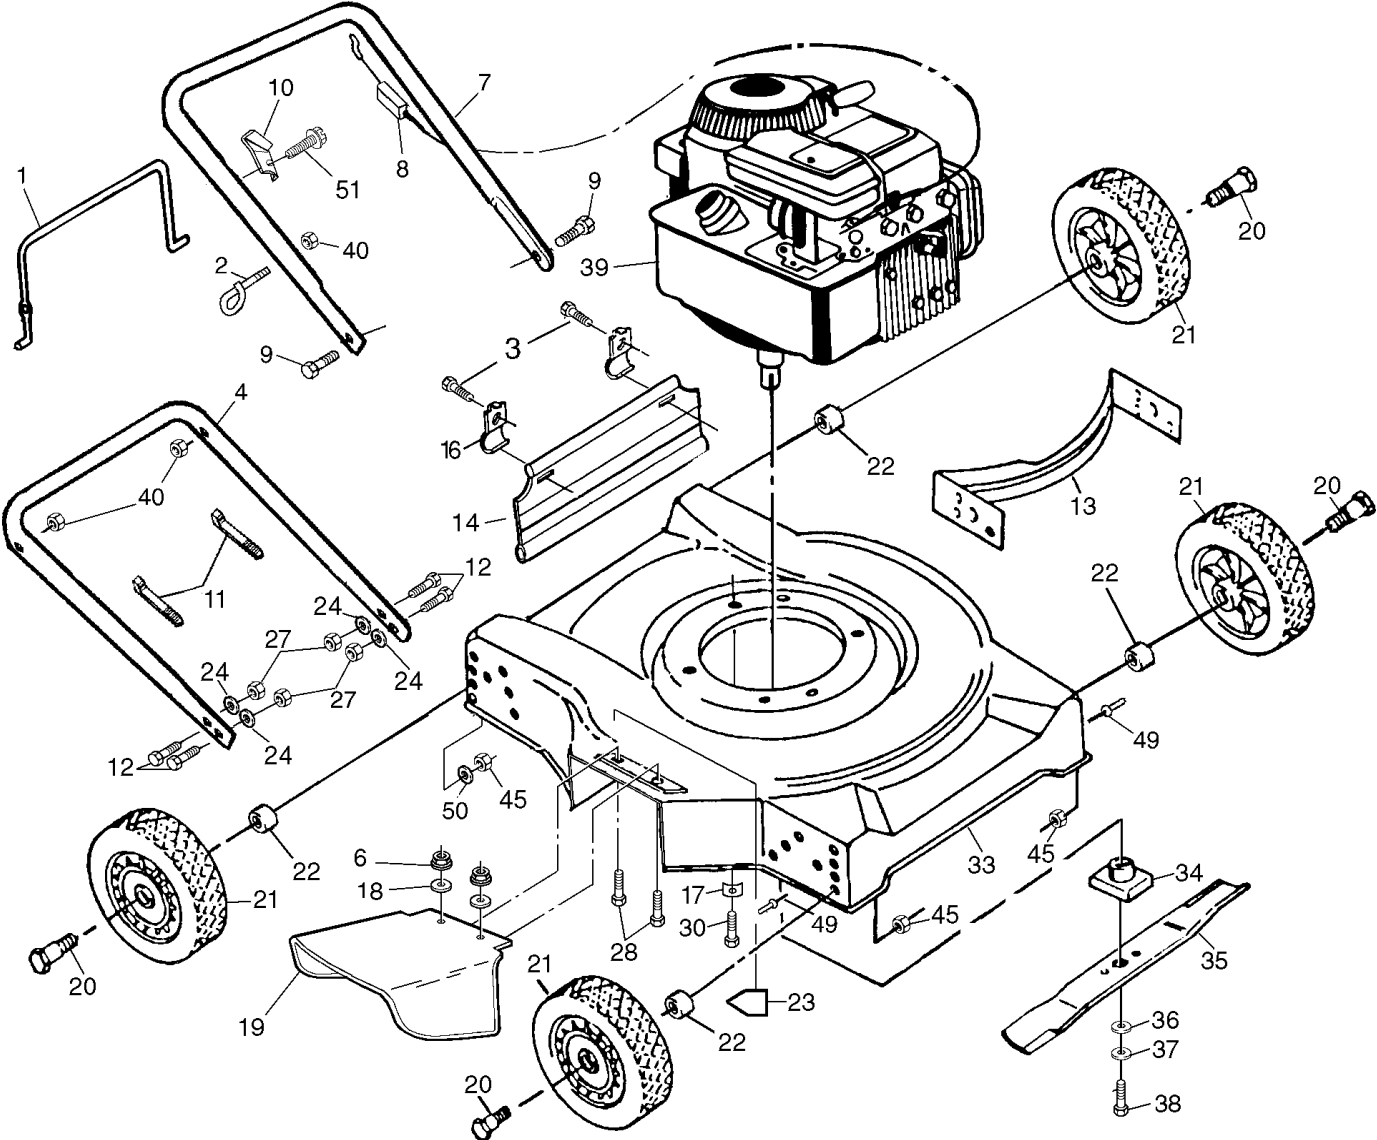

# ROTARY LAWN MOWER - - MODEL NUMBER RA375N20SB

## ROTARY LAWN MOWER - - MODEL NUMBER RA375N20SB

KEY PART NO. NO.	DESCRIPTION
1 86902	Control Bar
2 179585	Rope Guide
3 750097	Hex Washer Head Self-tapping Screw #10-24 x 1/2
4 172146X479	Lower Handle
6 63601	Locknut 1/4-20
7 169711X479	Upper Handle
8 163799	Engine Zone Control Cable
9 74350424	Hex Head Bolt 1/4-20 x 1-1/2
10 86899X004	Up-Stop Bracket
11 66426	Wire Tie
12 137009	Hex Head Bolt 3/8-16 x 1
13 700839X479	Front Baffle
14 140541	Rear Deflector
16 87584X004	Bracket
17 851201X004	Engine Washer
18 53847	Flat Washer
19 752052	Discharge Guard
20 67609	Shoulder Bolt
21 800060	Wheel Assembly
22 136624	Spacer Washer
23 107339X	Danger Decal
24 55611	Washer
27 132010	Flange Locknut 3/8-16
28 74760412	Hex Head Bolt 1/4-20 x 3/4
30 150406	Hex Head Thread Rolling Screw 3/8-16 x 1

KEY PART NO. NO.	DESCRIPTION
33 701106	Housing Kit
34 850977	Blade Adapter
35 145106	Blade 20"
36 851074	Washer (Hardened)
37 850263	Helical Lock Washer
38 851084	Hex Head Machine Screw 3/8-24 x 1-3/8 Gr. 8
39 - - -	Engine, Briggs & Stratton, Model No. 10A902 (Order parts from engine manufacturer)
40 132004	Hex Nut 1/4-20
45 751592	Locknut 5/8- 16
49 128145	Pop Rivit
50 61537	Washer
51 750634	Screw
-- 162300	Decal, Warning, Dom Ser. Inj E/F
-- 184811	Manual, Replacement Parts (English/French)
-- 172777	Operator's Manual (English)
-- 172778	Operator's Manual (French)

Available accessories not included with mower:

-- GCK3200 Grass Catcher

**NOTE:** All component dimensions given in U.S. inches.  
1 inch = 25.4 mm