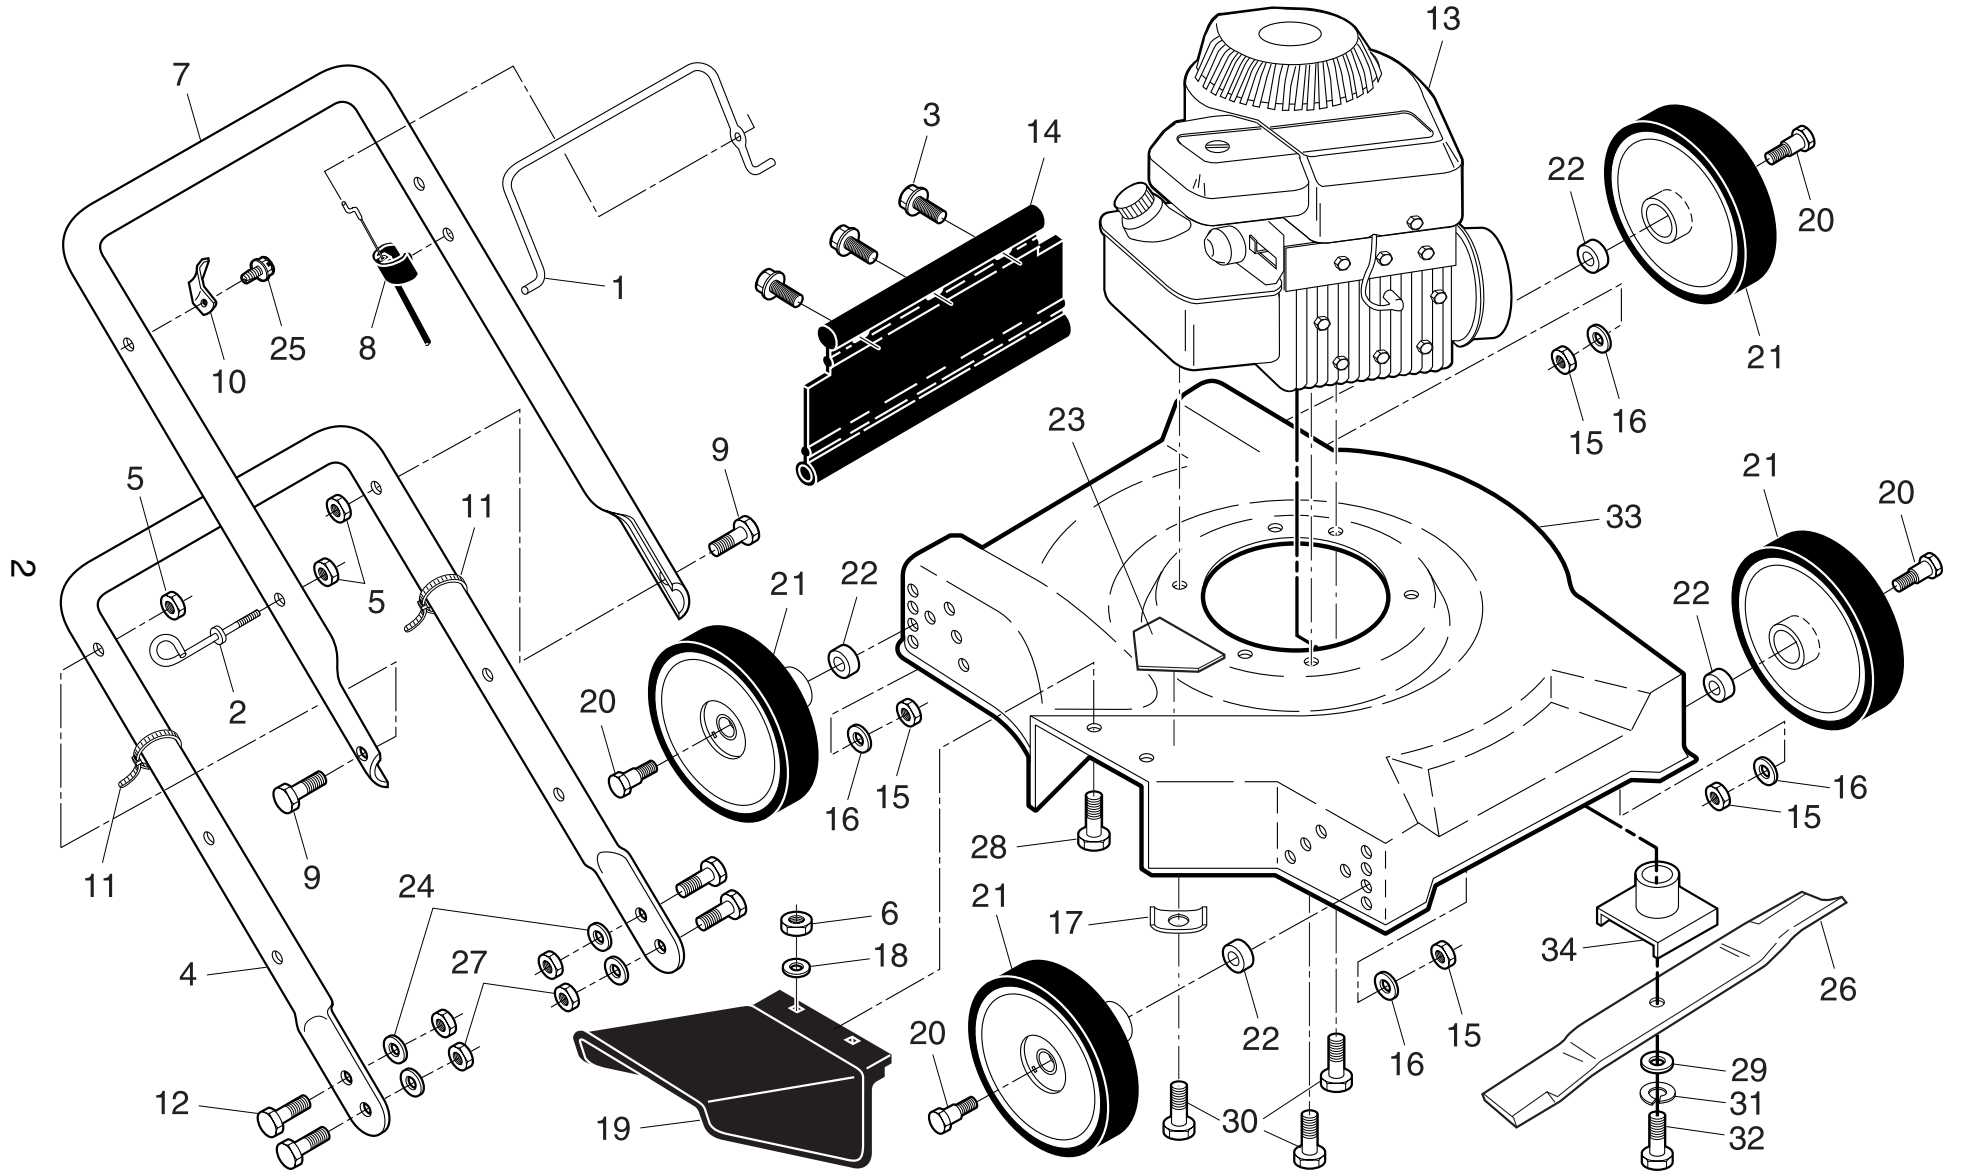

ROTARY LAWN MOWER - - MODEL NUMBER RA375N20SE

ROTARY LAWN MOWER - - MODEL NUMBER RA375N20SE

ω

KEY NO.	PART NO.	DESCRIPTION	KEY NO.	PART NO.	DESCRIPTION
1	86902	Control Bar	22	136624	Spacer
2	179585	Rope Guide	23	107339X	Danger Decal
3	189241	Hex Washer Head Self-Tapping Screw	24	55611	Washer, Flat 3/8
4	172146X479	Lower Handle	25	750634	Screw, Threaded, Rolled #10-24 x 1/2
5	132004	Nut, Hex 1/4-20	26	145106	Blade, 20"
6	73800400	Locknut, Hex 1/4-20	27	132010	Nut, Hex, Flangelock 3/8-16
7	169711X479	Upper Handle	28	74760412	Bolt, Hex Head 1/4-20 x 3/4
8	163799	Engine Zone Control Cable	29	851074	Washer, Hardened
9	74350424	Bolt, Hex Head 1/4-20 x 1-1/2	30	150406	Screw, Hex Head, Threaded, Rolled 3/8-16 x 1
10	86899X004	Up-Stop Bracket	31	850263	Helical Lock Washer
11	66426	Wire Tie	32	851084	Screw, Machine, Hex Head, Grade 8, 3/8-24 x 1-3/8
12	137009	Bolt, Hex Head 3/8-16 x 1	33	189654	Housing Assembly
13	- - -	Engine, Briggs & Stratton, Model Number 9L902 (For engine service and replacement parts, call Briggs & Stratton at 1-800-233-3723)	34	850977	Blade Adapter
14	189239	Rear Deflector	--	162300	Decal, Warning (not shown)
15	751592	Locknut, Hex 5/8-16	--	193747	Operator's Manual, English
16	61537	Washer, Flat 25/64 x 1/4 x 29/32	--	193749	Operator's Manual, French
17	851201X004	Engine Washer	--	193790	Repair Parts Manual, English / French
18	53847	Flat Washer	Available accessories not included with mower:		
19	752052	Discharge Guard	--	GCK3200	Grass Catcher
20	67609	Bolt, Shoulder 3/8-16 x 2-1/2	NOTE: All component dimensions given in U.S. inches.		
21	800060	Wheel & Tire Assembly	1 inch = 25.4 mm		