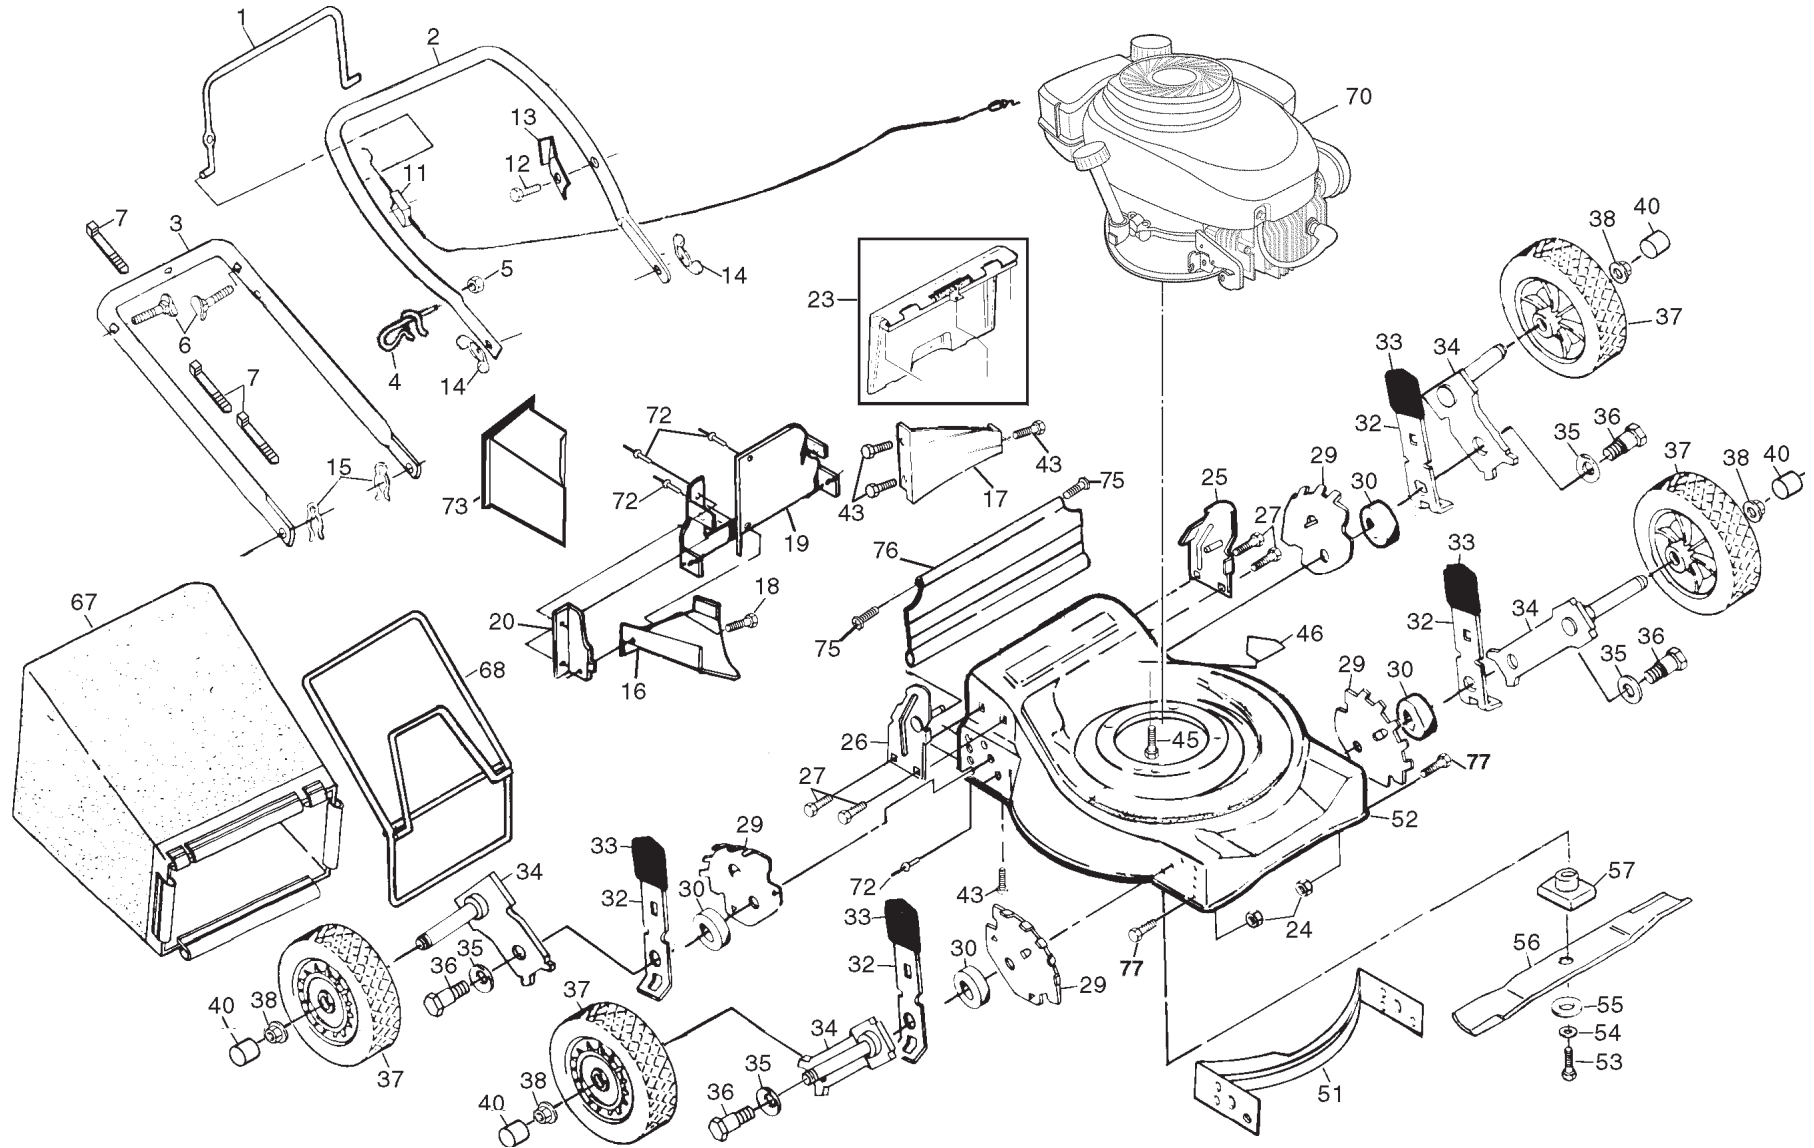

# ROTARY LAWN MOWER - - MODEL NUMBER W425QF20RA

## ROTARY LAWN MOWER - - MODEL NUMBER W425QF20RA

KEY NO.	PART NO.	DESCRIPTION	KEY NO.	PART NO.	DESCRIPTION
1	131696	Control Bar	40	800090	Hubcap
2	166860X479	Upper Handle	43	54583	Hex Tapping Screw 1/4-20 x 1/2
3	151590X479	Lower Handle	45	150406	Hex Head Thread Rolling Screw 3/8-16 x 1
4	179585	Rope Guide	46	107339X	Danger Decal
5	132004	Locknut 1/4-20	51	170540	Kit, Front Baffle
6	131959	Handle Bolt	52	170631	Kit, Housing Assembly (Includes Key Number 46)
7	66426	Wire Tie	53	851084	Hex Head Screw 3/8-24 x 1-3/8 Grade 8
11	164322	Engine Zone Control Cable	54	850263	Helical Lock Washer
12	750634	Hex Washer Head Screw #10-24 x 1/2	55	851074	Hardened Washer
13	850733X004	Up-Stop Bracket	56	145106	20" Blade
14	128638	Wing Nut	57	850977	Blade Adapter
15	51793	Hairpin Cotter	67	158830	Grass Bag
16	133188X479	Disc. Baffle	68	149555	Catcher Frame
17	169207X479	Rear Baffle	70	- - -	Engine, Tecumseh, Model Number LEV90 (Order parts from engine manufacturer)
18	150050	Screw	72	128415	Pop Rivet
19	156445X479	Back Plate	73	166650	Mulching Plug
20	700363X479	Side Baffle	75	88652	Hinge Screw
23	147613	Rear Door Assembly Kit	76	140657	Rear Skirt
24	751592	Locknut 3/8-16	77	17600406	Screw 1/4 x 20
25	151589X479	Handle Bracket Assembly (Left)	--	162300	Warning Decal (Not Shown)
26	151588X479	Handle Bracket Assembly (Right)	--	172782	Operator's Manual, English
27	150078	Screw 5/16-18 x 3/4	--	172783	Operator's Manual, French
29	750085X007	Wheel Adjusting Bracket	--	187675	Repair Parts Manual
30	146630	Spacer			
32	700331X004	Selector Spring			
33	87877	Selector Knob			
34	145935X004	Axle Arm Assembly			
35	62335	Belleville Washer			
36	142748	Shoulder Bolt 3/8-16			
37	800220	Wheel Assembly			
38	83923	Washer			

Available accessories not included with mower:

-- MA36 Chute Deflector

**NOTE:** All component dimensions given in U.S. inches.  
1 inch = 25.4 mm