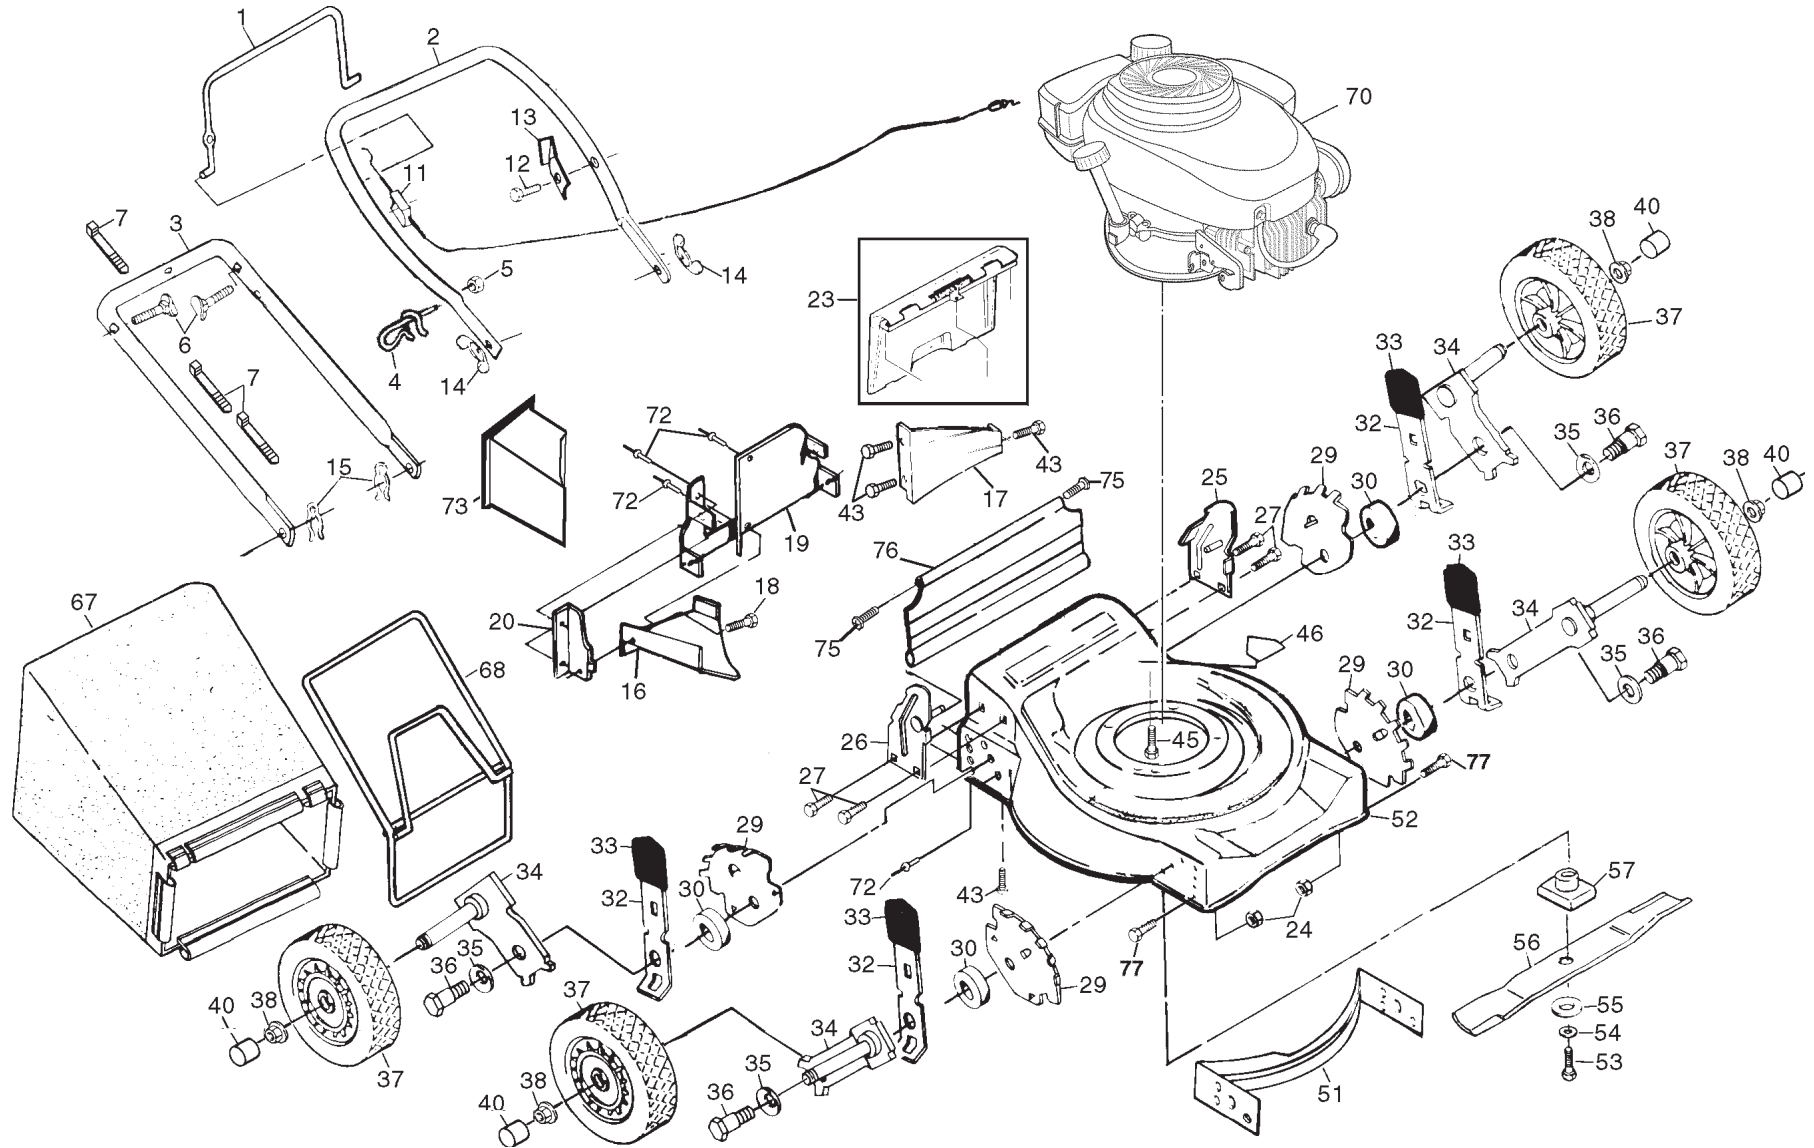

ROTARY LAWN MOWER - - MODEL NUMBER W425QN20RA

ROTARY LAWN MOWER - - MODEL NUMBER W425QN20RA

KEY NO.	PART NO.	DESCRIPTION	KEY NO.	PART NO.	DESCRIPTION
1	131696	Control Bar	40	800090	Hubcap
2	166860X479	Upper Handle	43	54583	Hex Tapping Screw 1/4-20 x 1/2
3	151590X479	Lower Handle	45	150406	Hex Head Thread Rolling Screw 3/8-16 x 1
4	179585	Rope Guide	46	141846	Danger Decal
5	132004	Locknut 1/4-20	51	170540	Front Baffle
6	131959	Handle Bolt	52	170680	Housing Assembly (Incl. Ref. #46)
7	66426	Wire Tie	53	851084	Hex Head Screw 3/8-24 x 1-3/8 Grd. 8
11	164322	Engine Zone Control Cable	54	850263	Helical Lock Washer
12	750634	Hex Washer Head Screw #10-24 x 1/2	55	851074	Hardened Washer
13	850733X004	Up-Stop Bracket	56	145106	20" Blade
14	128638	Wing Nut	57	850977	Blade Adapter
15	51793	Hairpin Cotter	67	168285	Grass Bag
16	133188X479	Disc. Baffle	68	149555	Catcher Frame
17	169207X479	Rear Baffle	70	---	Engine, Tecumseh, Model Number LEV90 (Order parts from engine manufacturer)
18	150050	Screw	72	128415	Pop Rivet
19	156445X479	Back Plate	73	166650	Mulching Plug
20	700363X479	Side Baffle	75	88652	Hinge Screw
23	147613	Rear Door Assembly Kit	76	140657	Rear Skirt
24	751592	Locknut 3/8-16	77	17600406	Screw 1/4 x 20
25	151589X479	Handle Bracket Assembly (Left)	--	161058	Warning Decal (Not Shown)
26	151588X479	Handle Bracket Assembly (Right)	--	172782	Operator's Manual, English
27	150078	Screw 5/16-18 x 3/4	--	172784	Operator's Manual, Spanish
29	750085X007	Wheel Adjusting Bracket	--	186439	Repair Parts Manual, English
30	146630	Spacer			
32	700331X004	Selector Spring			
33	87877	Selector Knob			
34	145935X004	Axle Arm Assembly			
35	62335	Belleville Washer			
36	142748	Shoulder Bolt 3/8-16			
37	800220	Wheel Assembly			
38	83923	Washer			

Available accessories not included with mower:

-- MA36 Chute Deflector

NOTE: All component dimensions given in U.S. inches.
1 inch = 25.4 mm