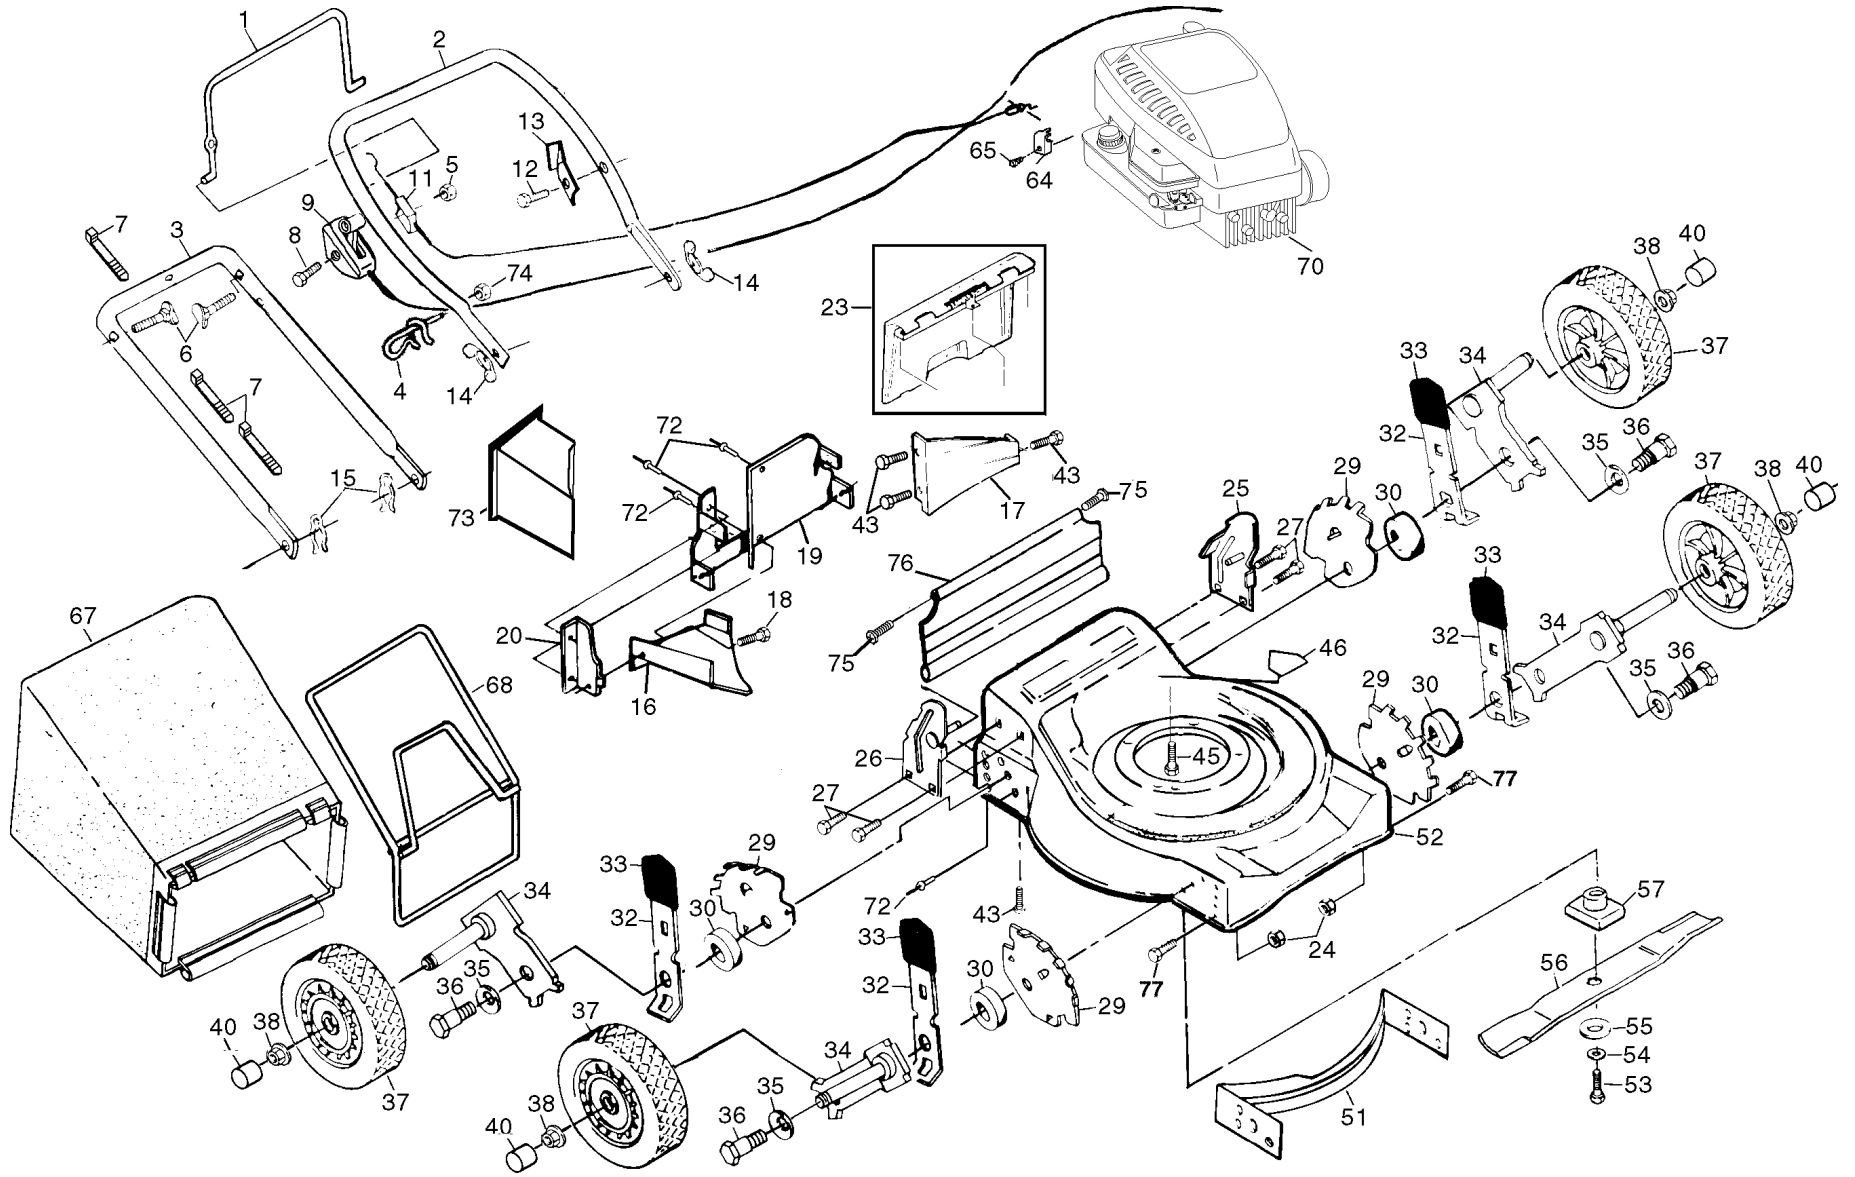

ROTARY LAWN MOWER - - MODEL NUMBER W4QN20RC

ROTARY LAWN MOWER - - MODEL NUMBER W4QN20RC

KEY NO.	PART NO.	DESCRIPTION
1	131696	Control Bar
2	166860X479	Upper Handle
3	151590X479	Lower Handle
4	179585	Rope Guide
5	132004	Locknut 1/4-20
6	131959	Handle Bolt
7	66426	Wire Tie
8	144929	Hex Washer Head Screw 1/4-20 x 2-1/8
9	700417	Throttle Control
11	130861	Engine Zone Control Cable
12	750097	Hex Washer Head Screw #10-24 x 1/2
13	850733X004	Up-Stop Bracket
14	128638	Wing Nut
15	51793	Hairpin Cotter
16	133188X479	Disc. Baffle
17	169207X479	Rear Baffle
18	150050	Screw
19	156445X479	Back Plate
20	700363X479	Side Baffle
23	147613	Rear Door Assembly Kit
24	751592	Locknut 3/8-16
25	151589X479	Handle Bracket Assembly (Left)
26	151588X479	Handle Bracket Assembly (Right)
27	150078	Screw 5/16-18 x 3/4
29	750085X007	Wheel Adjusting Bracket
30	146630	Spacer
32	700331X004	Selector Spring
33	87877	Selector Knob
34	145935X004	Axle Arm Assembly
35	62335	Belleville Washer
36	142748	Shoulder Bolt 3/8-16
37	800220	Wheel Assembly
38	83923	Washer

KEY NO.	PART NO.	DESCRIPTION
40	800090	Hubcap
43	54583	Hex Tapping Screw 1/4-20 x 1/2
45	150406	Hex Head Thread Rolling Screw 3/8-16 x 1
46	107339X	Danger Decal
51	170540	Front Baffle
52	170631	Housing Assembly (Incl. Ref. #46)
53	851084	Hex Head Screw 3/8-24 x 1-3/8 Grd. 8
54	850263	Helical Lock Washer
55	851074	Hardened Washer
56	145106	20" Blade
57	850977	Blade Adapter
65	83816	Screw #10 x 5/8
64	213146	Cable Clamp
67	158830	Grass Bag
68	149555	Catcher Frame
70	- - -	Engine, Briggs & Stratton, Model No. 10A902 (Order parts from engine manufacturer)
72	128415	Pop Rivet
73	166650	Mulching Plug
74	63601	Nut, Lock
75	88652	Hinge Screw
76	140657	Rear Skirt
77	17600406	Screw 1/4 x 20
--	162300	Warning Decal (Not Shown)
--	172782	Operator's Manual (English)
--	172783	Operator's Manual (French)
--	183559	Replacement Parts Manual