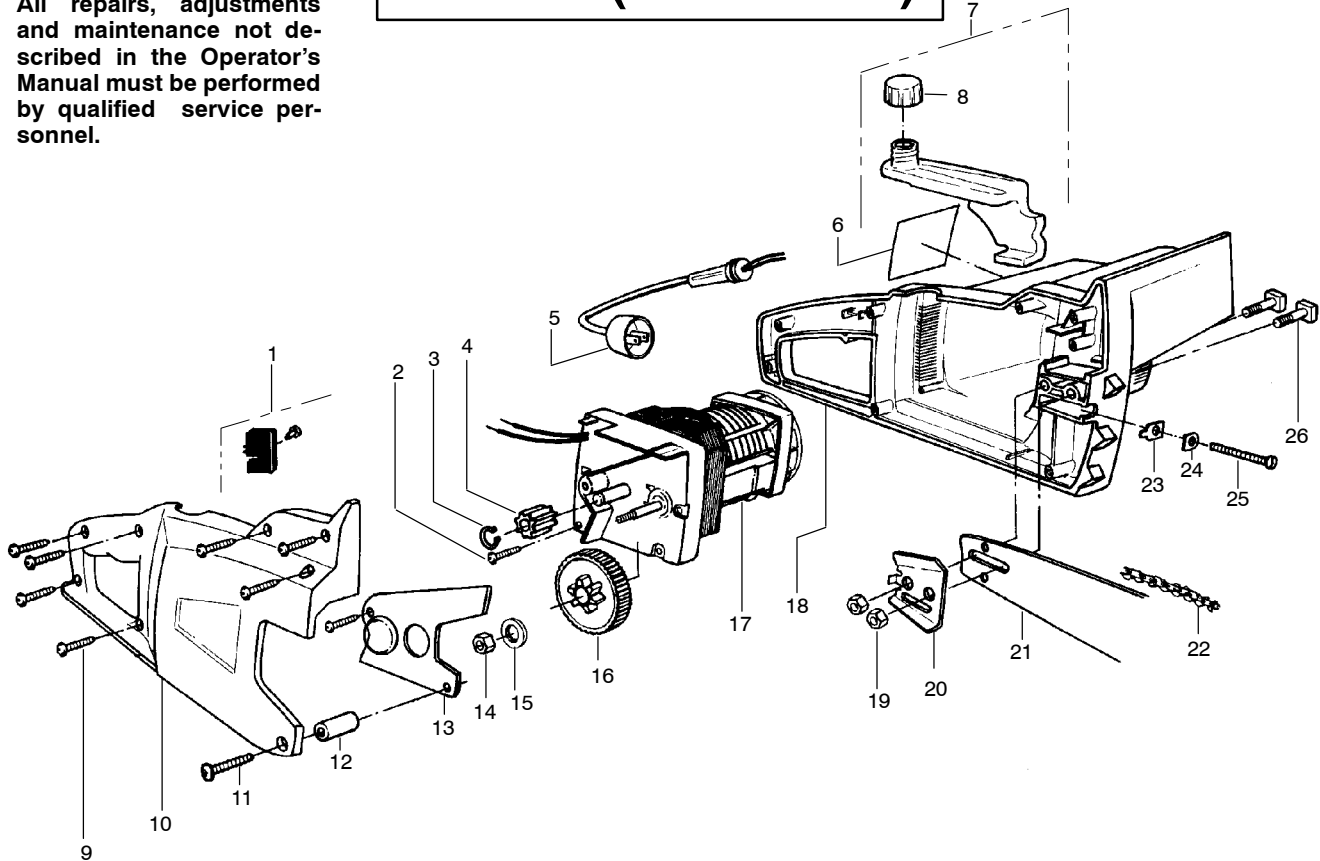

PARTS LIST NO. 530067748		Poulan® PARTS LIST	MODEL(s) 1220, 1420, 1425, 1625, EL-14 & EL-16
DATE 8/20/09	REPLACES 530067748-7/29/05		Note: Illustration may differ from actual model due to design changes

⚠ WARNING

All repairs, adjustments and maintenance not described in the Operator's Manual must be performed by qualified service personnel.

TYPE 2 (1625 ONLY)

Ref.	Part No.	Description	Ref.	Part No.	Description	Ref.	Part No.	Description
1.	530025518	Switch	12.	530015832	Spacer	21.	952044370	16"-Bar
2.	530015495	Screw	13.	530029278	Gear Cover	22.	952051211	16"-Chain
3.	530015501	Retaining Ring	14.	530015251	Nut	23.	530023492	Pin
4.	530025463	Pinion Gear	15.	530015842	Washer	24.	530025466	Bar Adjusting Plate
5.	530401718	Cordset	16.	530029341	Gear Assy	25.	530015514	Screw
6.	530058618	Warning Decal	17.	530404283	Motor Ass'y.	26.	530015831	Bar Mounting Bolt
7.	530014254	Oil Tank Assembly	18.	530014253	Motor Hsg - Left (Incl. 26)			Not Shown
8.	530029282	Oil Cap	19.	530015251	Nut		530083567	Operator's Manual
9.	530015495	Screw	20.	530029285	Plate		530029543	Scabbard - 16"
10.	530401943	Hsg - Right						
11.	530015835	Screw						

✓ = NEW PART NUMBER FOR THIS IPL   * = REFER TO THE SERVICE REFERENCE INDICATED FOR MORE INFORMATION. (LOCATED AT END OF IPL)
● = THESE PARTS ARE ILLUSTRATED FOR CLARITY. ORDER COMPLETE ASSEMBLY.