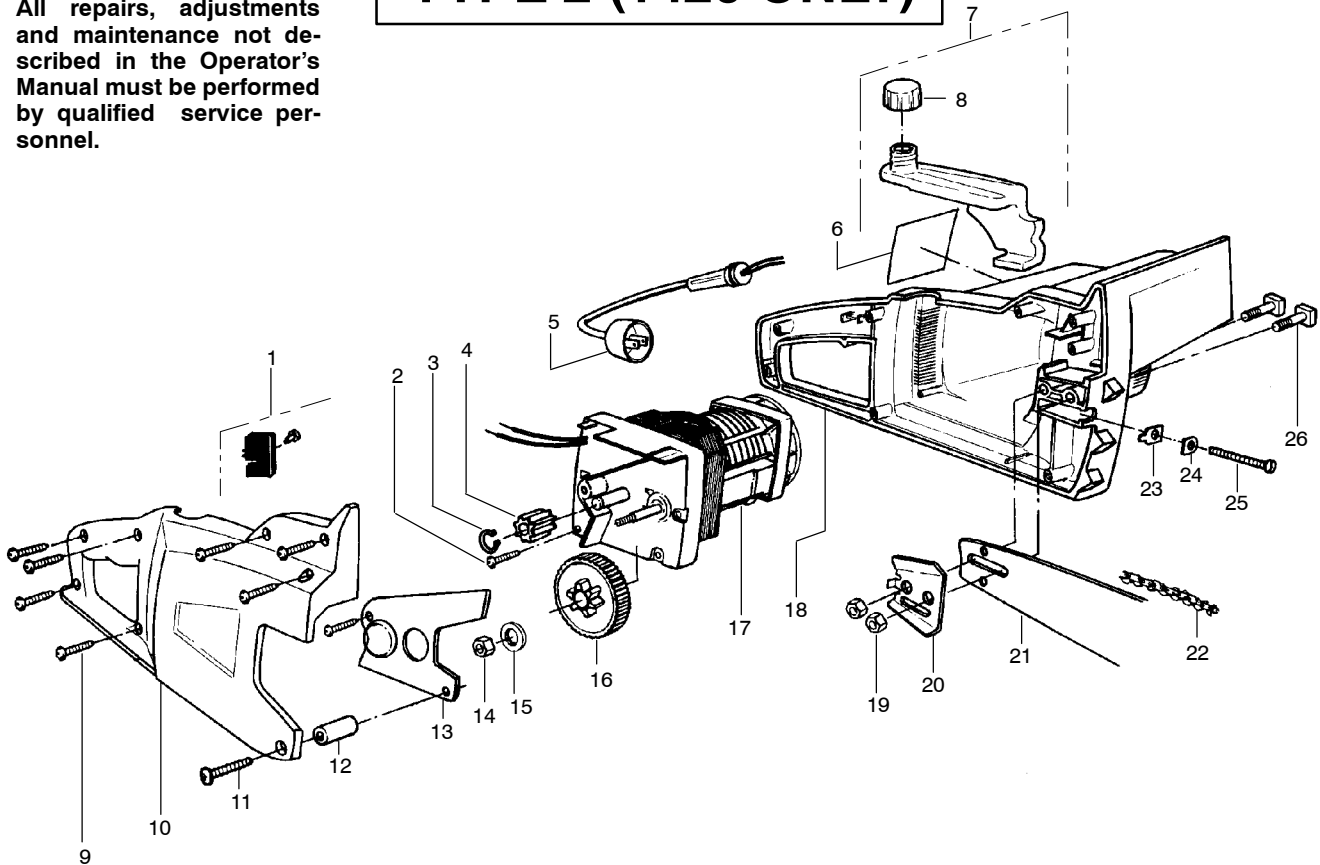

PARTS LIST NO. 530067748		Poulan® PARTS LIST	MODEL(s) 1220, 1420, 1425, 1625, EL-14 & EL-16
DATE 8/20/09	REPLACES 530067748-7/29/05		Note: Illustration may differ from actual model due to design changes

⚠ WARNING

All repairs, adjustments and maintenance not described in the Operator's Manual must be performed by qualified service personnel.

TYPE 2 (1420 ONLY)

Ref.	Part No.	Description	Ref.	Part No.	Description	Ref.	Part No.	Description
1.	530025518	Switch	12.	530015832	Spacer	23.	530023492	Pin
2.	530015495	Screw	13.	530029278	Gear Cover	24.	530025466	Bar Adjusting Plate
3.	530015501	Retaining Ring	14.	530015251	Nut	25.	530015514	Screw
4.	530025463	Pinion Gear	15.	530015842	Washer	26.	530015831	Bar Mounting Bolt
5.	530401718	Cordset	16.	530029341	Gear Assy			
6.	----	Warning Decal	17.	530403235	Motor Ass'y.			
	530058617	(PLN-CAN.-1420)	18.	545038001	Motor Hsg - Left			Not Shown
	530057957	(PLN-1420)			(Incl. 26)			
7.	530014254	Oil Tank Assembly	19.	530015251	Nut			Operator's Manual
8.	530029282	Oil Cap	20.	530029285	Plate			(PLN-CAN. 1420)
9.	530015495	Screw	21.	952044368	14"-Bar			(PLN-1420)
10.	530401943	Hsg - Right	22.	952051209	14"-Chain			Scabbard - 14"
11.	530015835	Screw						

✓ = NEW PART NUMBER FOR THIS IPL   * = REFER TO THE SERVICE REFERENCE INDICATED FOR MORE INFORMATION. (LOCATED AT END OF IPL)
● = THESE PARTS ARE ILLUSTRATED FOR CLARITY. ORDER COMPLETE ASSEMBLY.