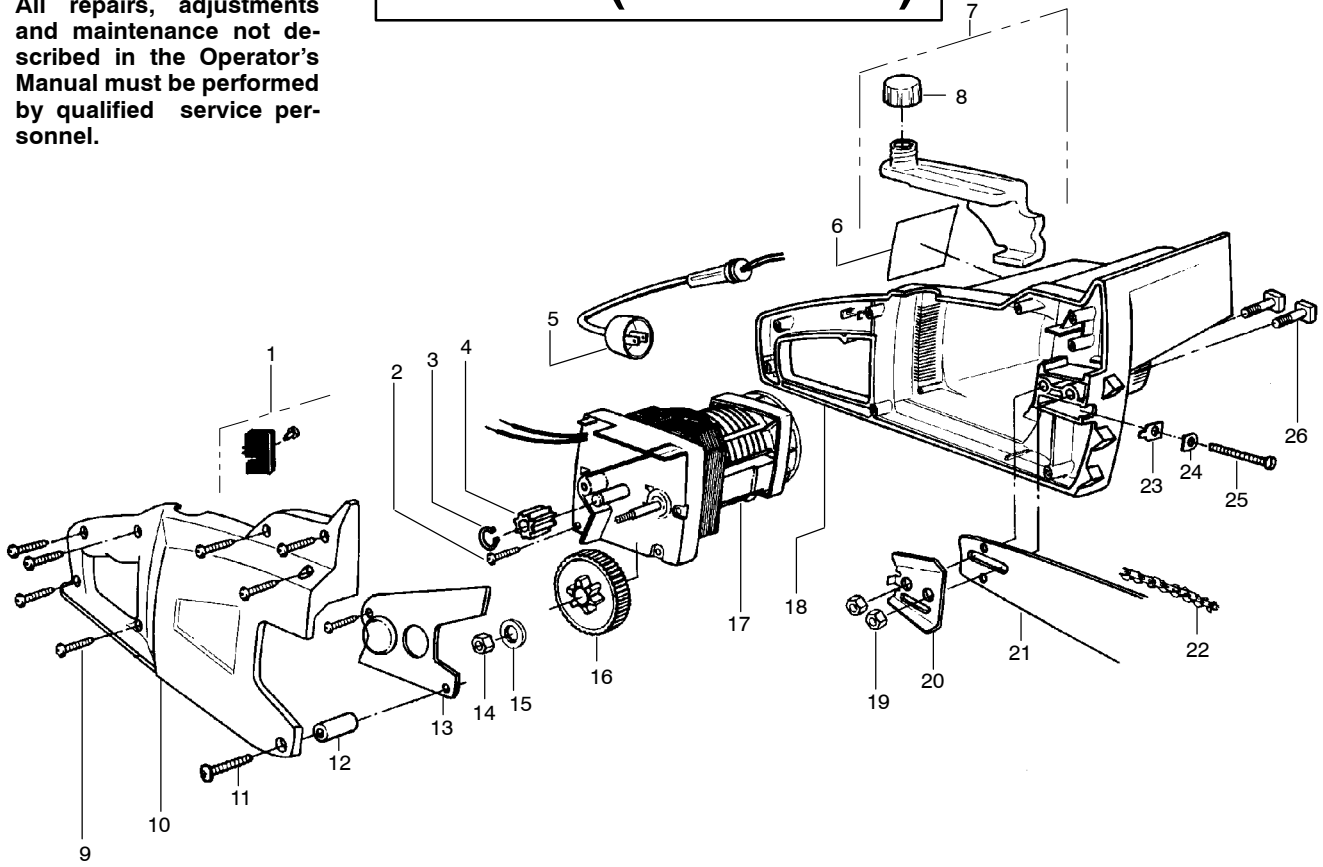

PARTS LIST NO. 530067748		Poulan® PARTS LIST	MODEL(s) 1220, 1420, 1425, 1625, EL-14 & EL-16
DATE 8/20/09	REPLACES 530067748-7/29/05		Note: Illustration may differ from actual model due to design changes

⚠ WARNING
All repairs, adjustments and maintenance not described in the Operator's Manual must be performed by qualified service personnel.

TYPE 2 (1425 ONLY)

Ref.	Part No.	Description	Ref.	Part No.	Description	Ref.	Part No.	Description
1.	530025518	Switch	12.	530015832	Spacer	21.	952044368	14"-Bar
2.	530015495	Screw	13.	530029278	Gear Cover	22.	952051209	14" -Chain
3.	530015501	Retaining Ring	14.	530015251	Nut	23.	530023492	Pin
4.	530025463	Pinion Gear	15.	530015842	Washer	24.	530025466	Bar Adjusting Plate
5.	530401718	Cordset	16.	530029341	Gear Assy	25.	530015514	Screw
6.	530058619	Warning Decal	17.	530404283	Motor Ass'y.	26.	530015831	Bar Mounting Bolt
7.	530014254	Oil Tank Assembly	18.	530014253	Motor Hsg - Left (Incl. 26)			Not Shown
8.	530029282	Oil Cap	19.	530015251	Nut		530083567	Operator's Manual
9.	530015495	Screw	20.	530029285	Plate		530025644	Scabbard - 14"
10.	530401943	Hsg - Right						
11.	530015835	Screw						

✓ = NEW PART NUMBER FOR THIS IPL   * = REFER TO THE SERVICE REFERENCE INDICATED FOR MORE INFORMATION. (LOCATED AT END OF IPL)
● = THESE PARTS ARE ILLUSTRATED FOR CLARITY. ORDER COMPLETE ASSEMBLY.