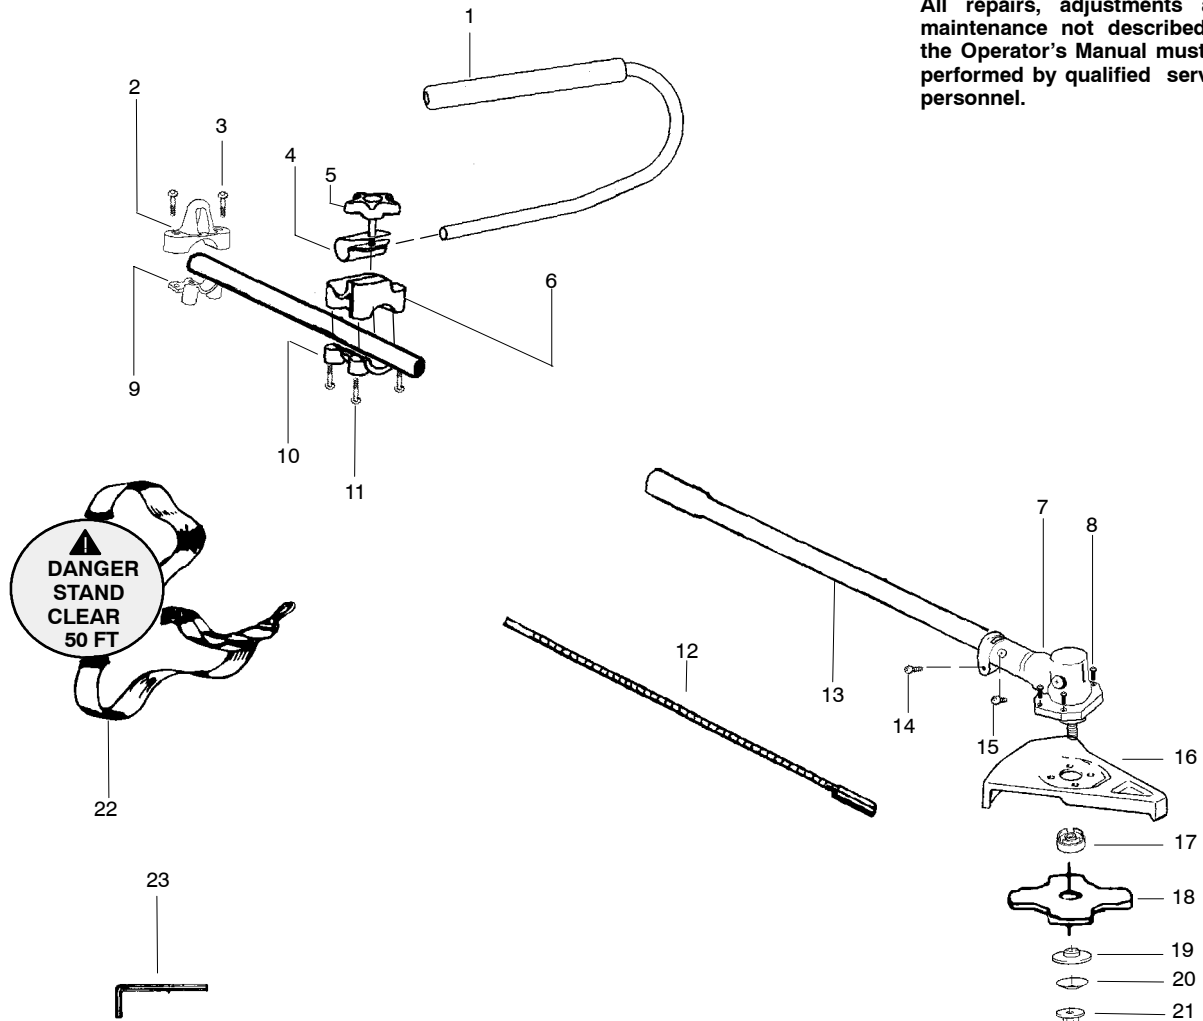

TYPE 1

WARNING
All repairs, adjustments and maintenance not described in the Operator's Manual must be performed by qualified service personnel.

Ref.	Part No.	Description	Ref.	Part No.	Description
1.	530071394	Kit-Handlebar (incl. grip, cap, decal)	18.	952701611	Accy.-Weed Blade (8")
2.	530055392	Clamp-Harness Upper	19.	530095816	Washer-Blade Retaining
3.	530015770	Screw	20.	530016240	Washer-Belleville
4.	530095970	Clamp-Handlebar	21.	530015793	Nut-Flange
5.	530016336	Knob	22.	530094408	Assy-Shoulder Strap
6.	530095971	Base-Clamp	23.	530031159	Wrench-Hex (5/32")
7.	530071585	Assy-Gearbox			
8.	530016312	Screw			
9.	530055395	Clamp-Harness Lower			
10.	530071684	Kit-Clamp-Tube (incl. #11)	Not Shown		
11.	530015770	Screw			
12.	530096183	Flexshaft-Split boom		530163878	Manual
13.	530096021	Assy.-Driveshaft		530095894	Hanger-Attachment
14.	530016014	Screw		530056129	Decal-Shaft Warning
15.	530016224	Screw-Alignment		530056335	Decal-Blade Direction
16.	530071383	Kit-Blade Shield			
17.	530095815	Dust cup - Blade			

Ref.	Part No.	Description	Ref.	Part No.	Description
1.	530071394	Kit-Handlebar (incl. grip,cap,decal)	18.	530071383	Kit-Blade Shield
2.	530055392	Clamp-Harness Upper	19.	952711584	Accy.-Weed Blade (8")
3.	530058563	Clamp-Bracket	20.	530095816	Washer-Blade Retaining
4.	530015886	Screw	21.	530016240	Washer-Belleville
5.	---	Clamp-Handlebar	22.	530015793	Nut-Flange
	530058766	(7/8")	23.	530031159	Wrench-Hex (5/32")
	530058765	(1")			
6.	530095812	Bracket-Shield			Not Shown
7.	530096183	Flexshaft-Split boom	530164830		Manual
8.	530071585	Assy-Gearbox	530095894		Hanger-Attachment
9.	530016312	Screw	530059680		Decal-Shaft Warning
10.	530055395	Clamp-Harness Lower	530056335		Decal-Blade Direction
11.	530016406	Screw			
12.	530015886	Screw			
13.	530071860	Assy.-Driveshaft			
14.	530016014	Screw			
15.	530016224	Screw-Alignment			
16.	530095815	Dust cup - Blade			
17.	530094408	Assy-Shoulder Strap			