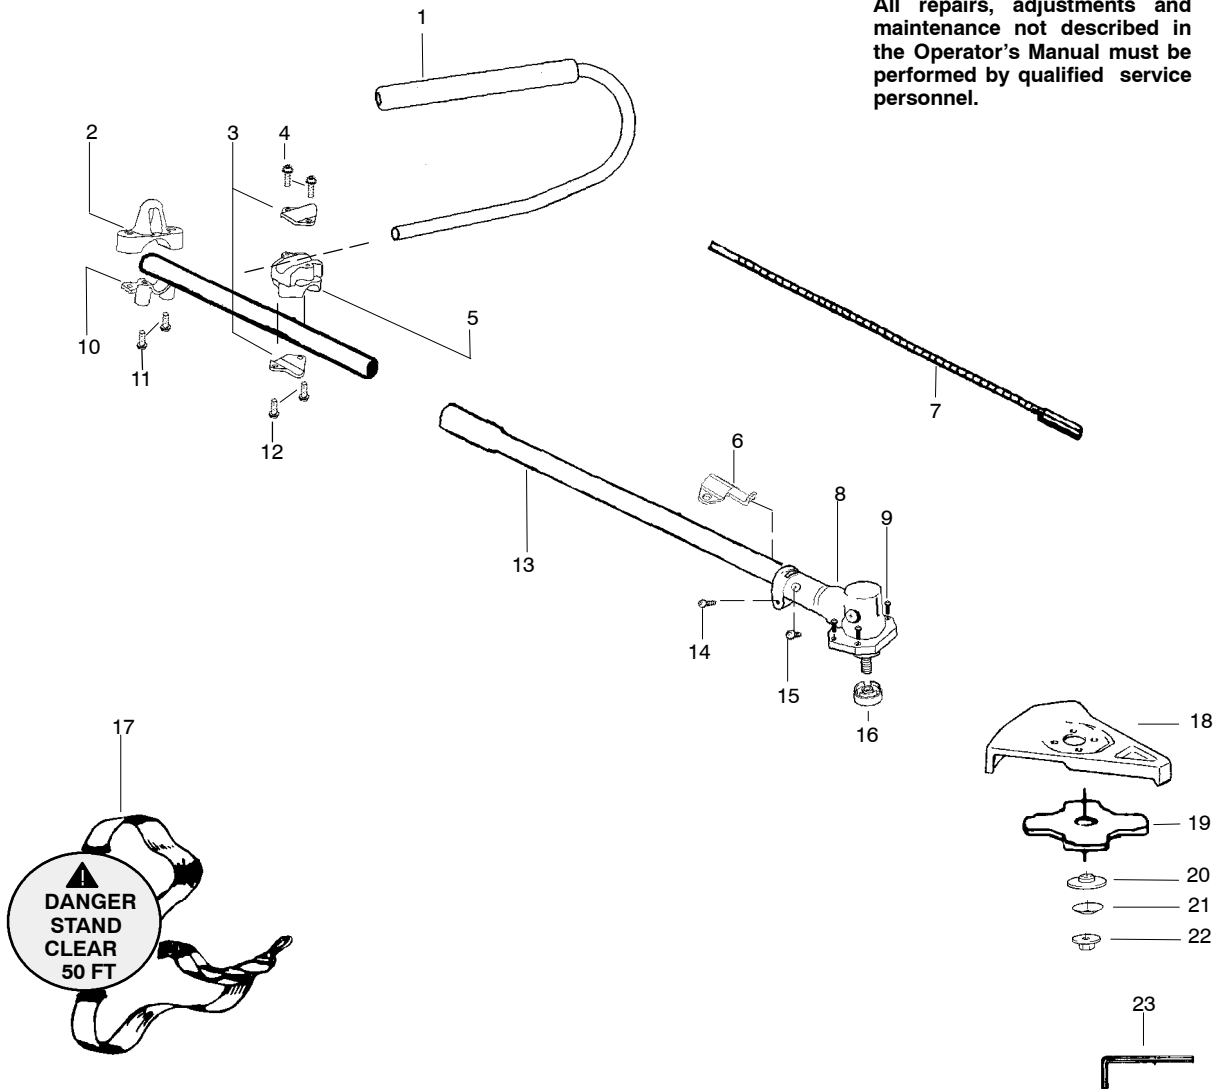

TYPE 1

WARNING
All repairs, adjustments and maintenance not described in the Operator's Manual must be performed by qualified service personnel.

Ref.	Part No.	Description	Ref.	Part No.	Description
1.	530071394	Kit-Handlebar (incl. grip, cap, decal)	18.	952701611	Accy.-Weed Blade (8")
2.	530055392	Clamp-Harness Upper	19.	530095816	Washer-Blade Retaining
3.	530015770	Screw	20.	530016240	Washer-Belleville
4.	530095970	Clamp-Handlebar	21.	530015793	Nut-Flange
5.	530016336	Knob	22.	530094408	Assy-Shoulder Strap
6.	530095971	Base-Clamp	23.	530031159	Wrench-Hex (5/32")
7.	530071585	Assy-Gearbox			
8.	530016312	Screw			
9.	530055395	Clamp-Harness Lower			
10.	530071684	Kit-Clamp-Tube (incl. #11)	Not Shown		
11.	530015770	Screw			
12.	530096183	Flexshaft-Split boom		530163878	Manual
13.	530096021	Assy.-Driveshaft		530095894	Hanger-Attachment
14.	530016014	Screw		530056129	Decal-Shaft Warning
15.	530016224	Screw-Alignment		530056335	Decal-Blade Direction
16.	530071383	Kit-Blade Shield			
17.	530095815	Dust cup - Blade			

Ref.	Part No.	Description	Ref.	Part No.	Description
1.	530071394	Kit-Handlebar (incl. grip,cap,decal)	18.	530071383	Kit-Blade Shield
2.	530055392	Clamp-Harness Upper	19.	952711584	Accy.-Weed Blade (8")
3.	530058563	Clamp-Bracket	20.	530095816	Washer-Blade Retaining
4.	530015886	Screw	21.	530016240	Washer-Belleville
5.	---	Clamp-Handlebar	22.	530015793	Nut-Flange
	530058766	(7/8")	23.	530031159	Wrench-Hex (5/32")
	530058765	(1")			
6.	530095812	Bracket-Shield			Not Shown
7.	530096183	Flexshaft-Split boom	530164830		Manual
8.	530071585	Assy-Gearbox	530095894		Hanger-Attachment
9.	530016312	Screw	530059680		Decal-Shaft Warning
10.	530055395	Clamp-Harness Lower	530056335		Decal-Blade Direction
11.	530016406	Screw			
12.	530015886	Screw			
13.	530071860	Assy.-Driveshaft			
14.	530016014	Screw			
15.	530016224	Screw-Alignment			
16.	530095815	Dust cup - Blade			
17.	530094408	Assy-Shoulder Strap			