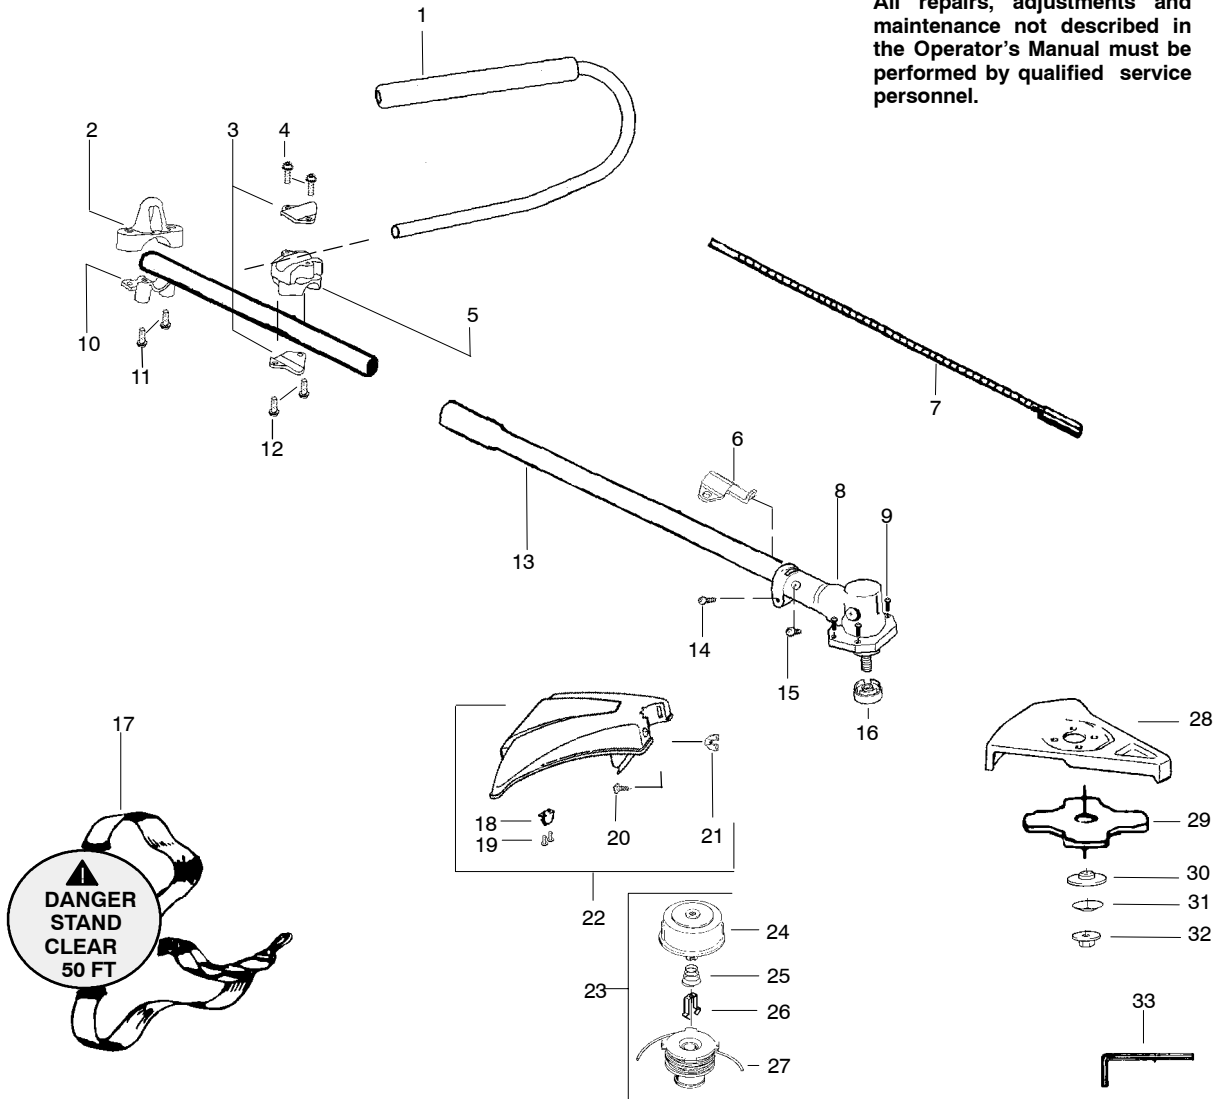

➤ = NEW PART NUMBER FOR THIS IPL

★ = REFER TO THE SERVICE REFERENCE INDICATED FOR MORE INFORMATION. (LOCATED AT END OF IPL)

TYPE 3

WARNING

All repairs, adjustments and maintenance not described in the Operator's Manual must be performed by qualified service personnel.

Ref.	Part No.	Description	Ref.	Part No.	Description
1.	530071394	Kit-Handlebar (incl. grip,cap,decal)	20.	530015820	Bolt
2.	530055392	Clamp-Harness Upper	21.	530016152	Wingnut
3.	530058563	Clamp-Bracket	22.	530069779	Kit-Shield (Incl. 18-21)
4.	530015886	Screw	23.	952711581	Accy-Cutting Head (Incl. 24-27)
5.	---	Clamp-Handlebar	24.	530095772	Assy-Hub
	530058766	(7/8")	25.	530053241	Spring
	530058765	(1")	26.	530401957	Retainer
6.	530095812	Bracket-Shield	27.	952711580	Accy-Spool
7.	530096183	Flexshaft-Split boom	28.	530071383	Kit-Blade Shield
8.	530071585	Assy-Gearbox	29.	952711584	Accy.-Weed Blade (8")
9.	530016312	Screw	30.	530095816	Washer-Blade Retaining
10.	530055395	Clamp-Harness Lower	31.	530016240	Washer-Belleville
11.	530016406	Screw	32.	530015793	Nut-Flange
12.	530015886	Screw	33.	530031159	Wrench-Hex (5/32")
13.	530071907	Assy.-Driveshaft			Not Shown
14.	530016014	Screw	✓	545212832	Manual
15.	530016224	Screw-Alignment		530095894	Hanger-Attachment
16.	530095815	Dust cup - Blade	✓	525433601	Decal-Shaft Warning
17.	530094408	Assy-Shoulder Strap		530056335	Decal-Blade Direction
18.	530052285	Limiter-Line			
19.	530015805	Screw			