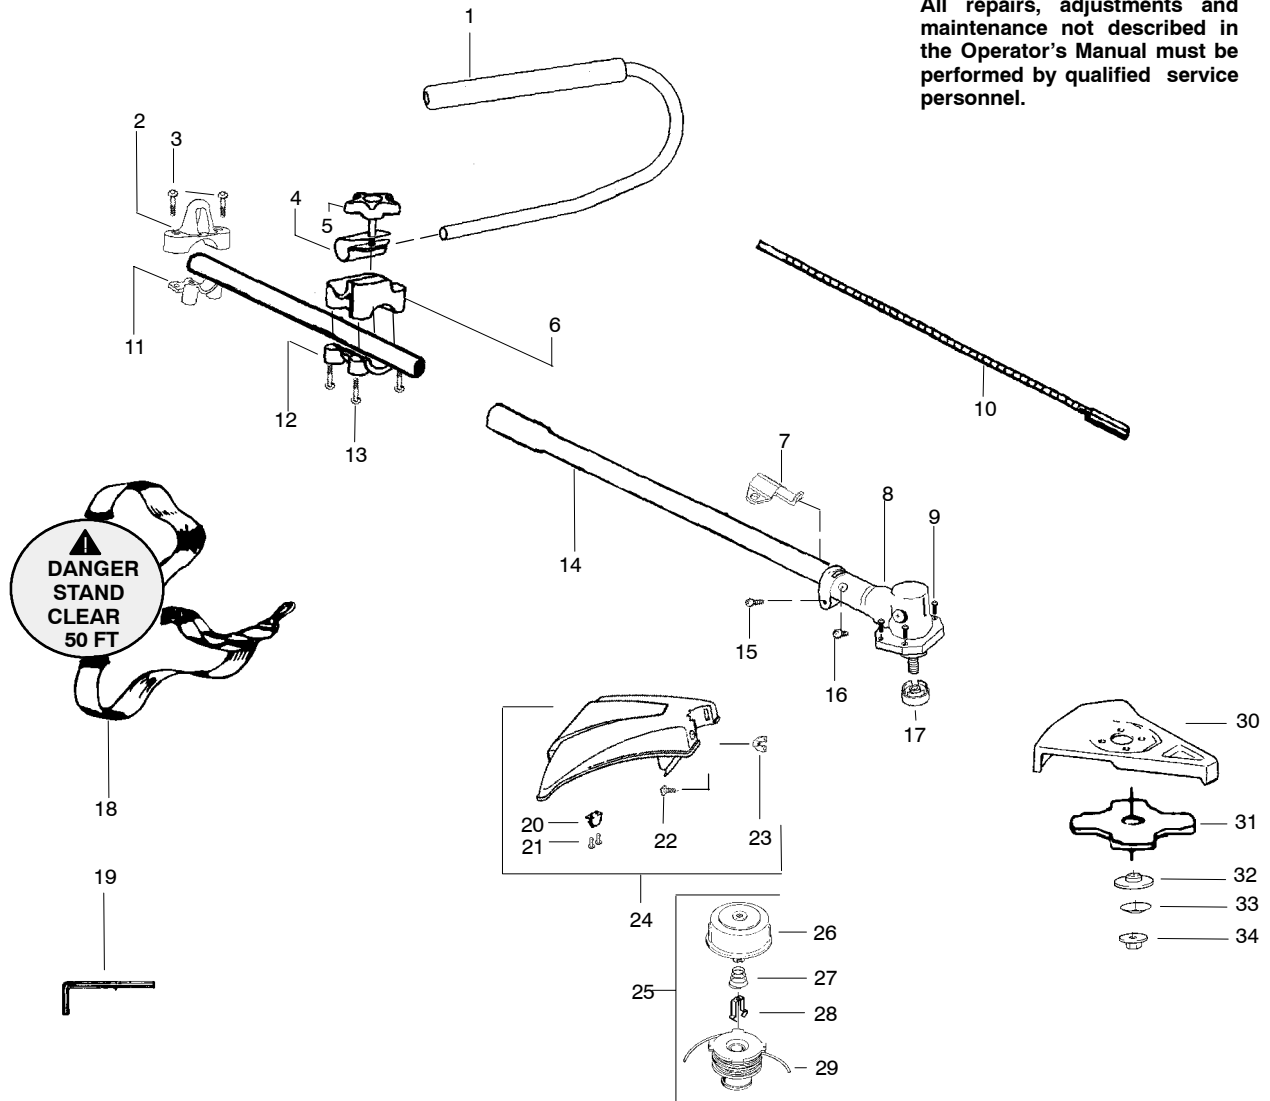

TYPE 1

WARNING

All repairs, adjustments and maintenance not described in the Operator's Manual must be performed by qualified service personnel.

Ref.	Part No.	Description	Ref.	Part No.	Description
1.	530071394	Kit-Handlebar (incl. grip,cap,decal)	21.	530015805	Screw
2.	530055392	Clamp-Harness Upper	22.	530015820	Bolt
3.	530016406	Screw	23.	530016152	Wingnut
4.	530095970	Clamp-Handlebar	24.	530069779	Kit-Shield (Incl. 20-23)
5.	530016336	Knob	25.	952711581	Accy-Cutting Head (Incl. 26-29)
6.	530095971	Base-Clamp	26.	530095772	Assy-Hub
7.	530095812	Bracket-Shield	27.	530053241	Spring
8.	530071585	Assy-Gearbox	28.	530401957	Retainer
9.	530016312	Screw	29.	952711580	Accy-Spool
10.	530096183	Flexshaft-Split boom	30.	530071383	Kit-Blade Shield
11.	530055395	Clamp-Harness Lower	31.	952711584	Accy.-Weed Blade (8")
12.	530071684	Kit-Clamp-Tube (incl. #13)	32.	530095816	Washer-Blade Retaining
13.	530016406	Screw	33.	530016240	Washer-Belleville
14.	530096240	Assy.-Driveshaft	34.	530015793	Nut-Flange
15.	530016014	Screw	Not Shown		
16.	530016224	Screw-Alignment	530164694	Manual	
17.	530095815	Dust cup - Blade	530095894	Hanger-Attachment	
18.	530094408	Assy.-Shoulder Strap	530058981	Decal-Shaft Warning	
19.	530031159	Wrench-Hex (5/32")	530056335	Decal-Blade Direction	
20.	530052285	Limiters-Line			