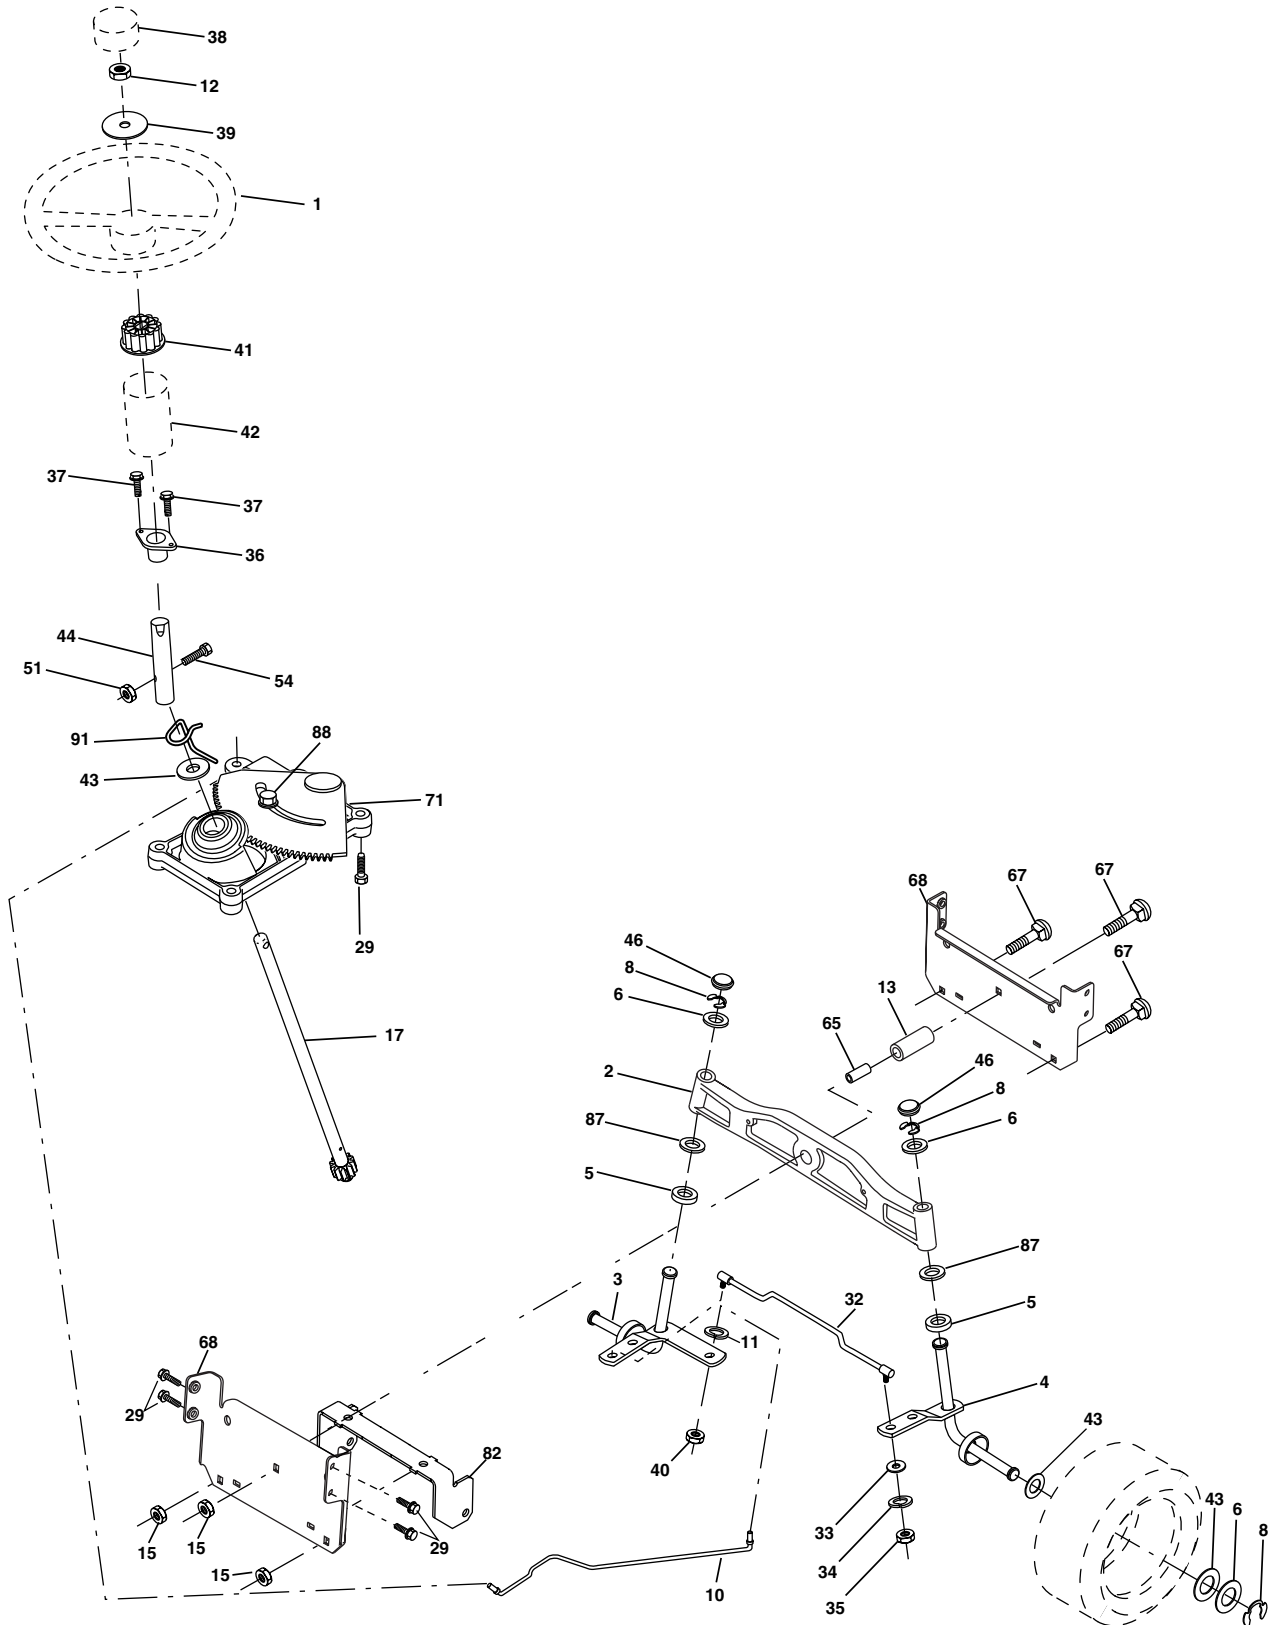

REPAIR PARTS

TRACTOR - MODEL NUMBER PR2042 (PPR2042STB), PRODUCT NO. 954 56 84-41
STEERING ASSEMBLY

REPAIR PARTS

TRACTOR - MODEL NUMBER PR2042 (PPR2042STB), PRODUCT NO. 954 56 84-41 STEERING ASSEMBLY

KEY NO.	PART NO.	DESCRIPTION
1	159944X428	Wheel Steering
2	172393	Axle Asm Cast Iron LT
3	169840	Spindle Asm LH
4	169839	Spindle Asm RH
5	6266H	Bearing Race Thrust Harden
6	121748X	Washer 25/32 X 1-5/8 X 16 Ga
8	12000029	Ring Klip #t5304-75
10	175121	Link Drag
11	10040600	Washer Lock Hvy Hlcl Spr 3/8
12	73940800	Nut Hex Jam Toplock 1/2-20 Unf
13	136518	Spacer Brg Axle Front
15	145212	Nut Hex Flange Lock
17	180641	Shaft Asm Strg
29	17060612	Screw 3/8-16 x .75
32	171888	Rod Tie
33	19111216	Washer 11/32 x 3/4 x 16 Ga
34	10040500	Washer Lock Hvy Hlcl Spr 5/16
35	73540500	Crownlock Nut 5/16-24 Unf
36	155099	Bushing Strg
37	152927	Screw
38	159946X428	Insert Cap Strg Wh
39	19182411	Washer 9/16 ID X 1-1/2 OD 11 Ga
40	7810H	Lock nut
41	159945	Adaptor Wheel Strg
42	145054X428	Boot Steering Dash
43	121749X	Washer 25/32 X 1 1/4 X 16 Ga
44	180640	Extension Steering Shaft LR/LT
46	121232X	Cap Spindle Fr Top Blk
51	73540400	Nut Crownlock 1/4-28
54	71130420	Bolt Hex 1/4-28unf x 1-1/4 Ga. 8
65	160367	Spacer Brace Axle
67	72140618	Bolt Rdhd Sq 3/8-16 Unc x 2-3/4
68	169827	Axle, Brace
71	175146	Steering Asm.
82	169835	Bracket Susp Chassis Front
87	173966	Washer Flat .781 x 1 1/2 x .14
88	175118	Bolt Shoulder 7/16-20
91	175553	Clip Steering

NOTE: All component dimensions given in U.S. inches
1 inch = 25.4 mm