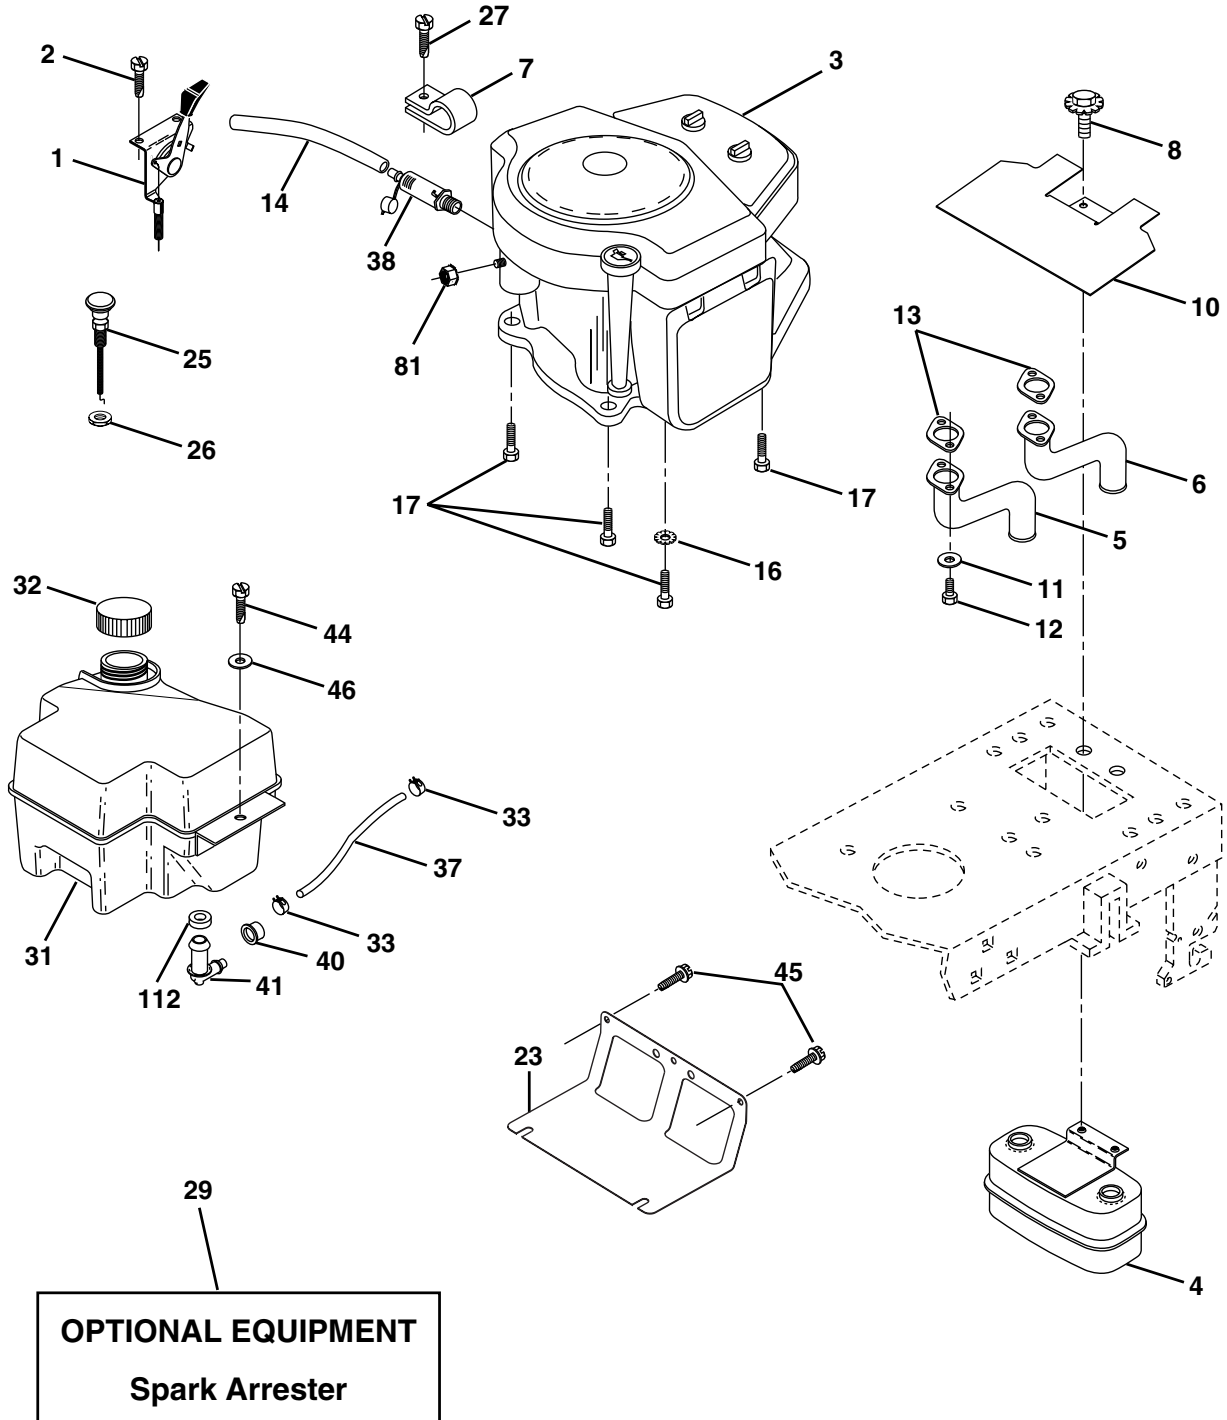

WHEELS AND TIRES

KEY NO.	PART NO.	DESCRIPTION
1	59192	Cap Valve Tire
2	65139	Stem Valve
3	170455	Tire F T 15 X 6 0 - 6 Service
4	59904	Tube Front (Service Item Only)
5	106732X421	Rim Asm 6"front Service
6	278H	Fitting Grease (Front Wheel Only)
7	9040H	Bearing Flange (Front Wheel nly)
8	106108X421	Rim Asm 8"rear Service
9	170456	Tire R T 20x10-8 Service
10	7152J	Tube Rear (Service Item Only)
11	104757X428	Cap Axle Blk 1 50 X 1 00
--	144334	Sealant, Tire (10 oz. Tube)

NOTE: All component dimensions given in U.S. inches
1 inch = 25.4 mm

REPAIR PARTS

TRACTOR - MODEL NUMBER PR2042 (PPR2042STB), PRODUCT NO. 954 56 84-41
ENGINE

REPAIR PARTS

TRACTOR - MODEL NUMBER PR2042 (PPR2042STB), PRODUCT NO. 954 56 84-41
ENGINE

NOTE: All component dimensions given in U.S. inches
1 inch = 25.4 mm

REPAIR PARTS

TRACTOR - MODEL NUMBER PR2042 (PPR2042STB), PRODUCT NO. 954 56 84-41
MOWER LIFT

REPAIR PARTS

TRACTOR - MODEL NUMBER PR2042 (PPR2042STB), PRODUCT NO. 954 56 84-41
MOWER LIFT

KEY NO.	PART NO.	DESCRIPTION
1	159460	Wire Asm Inner/Sprg W/plunger LT
2	159471	Shaft Asm Lift RH w/Inf
3	105767X	Pin Groove 1 500 Zinc
4	12000002	E Ring #5133-62
5	19211621	Washer 21/32 X 1 X 21 Ga
6	120183X	Bearing Nylon Blk 629 Id
7	125631X	Grip Handle
8	170770	Button Plunger
11	139865	Link Lift LH Fixed Length
12	139866	Link Lift RH Fixed Length
13	4939M	Retainer Spring
15	173288	Link Front
16	73350800	Nut Jam Hex 1/2-13 Unc
17	175689	Trunnion
18	73800800	Nut Lock W/Wsh 1/2-13 Unc
19	139868	Arm Suspension Rear
20	163552	Retainer Spring
31	169865	Bearing Pvt Lift
32	73540600	Nut Crownlock 3/8 - 24
36	155097	Pointer Height Indicator
37	123935X	Plug Hole Blk. 1.485/1.515 Dia.
38	17060516	Screw 5/16-18 x 1
40	19112410	Washer 11/32 x 1-1/210 Ga.
41	155098	Indicator Height STLT