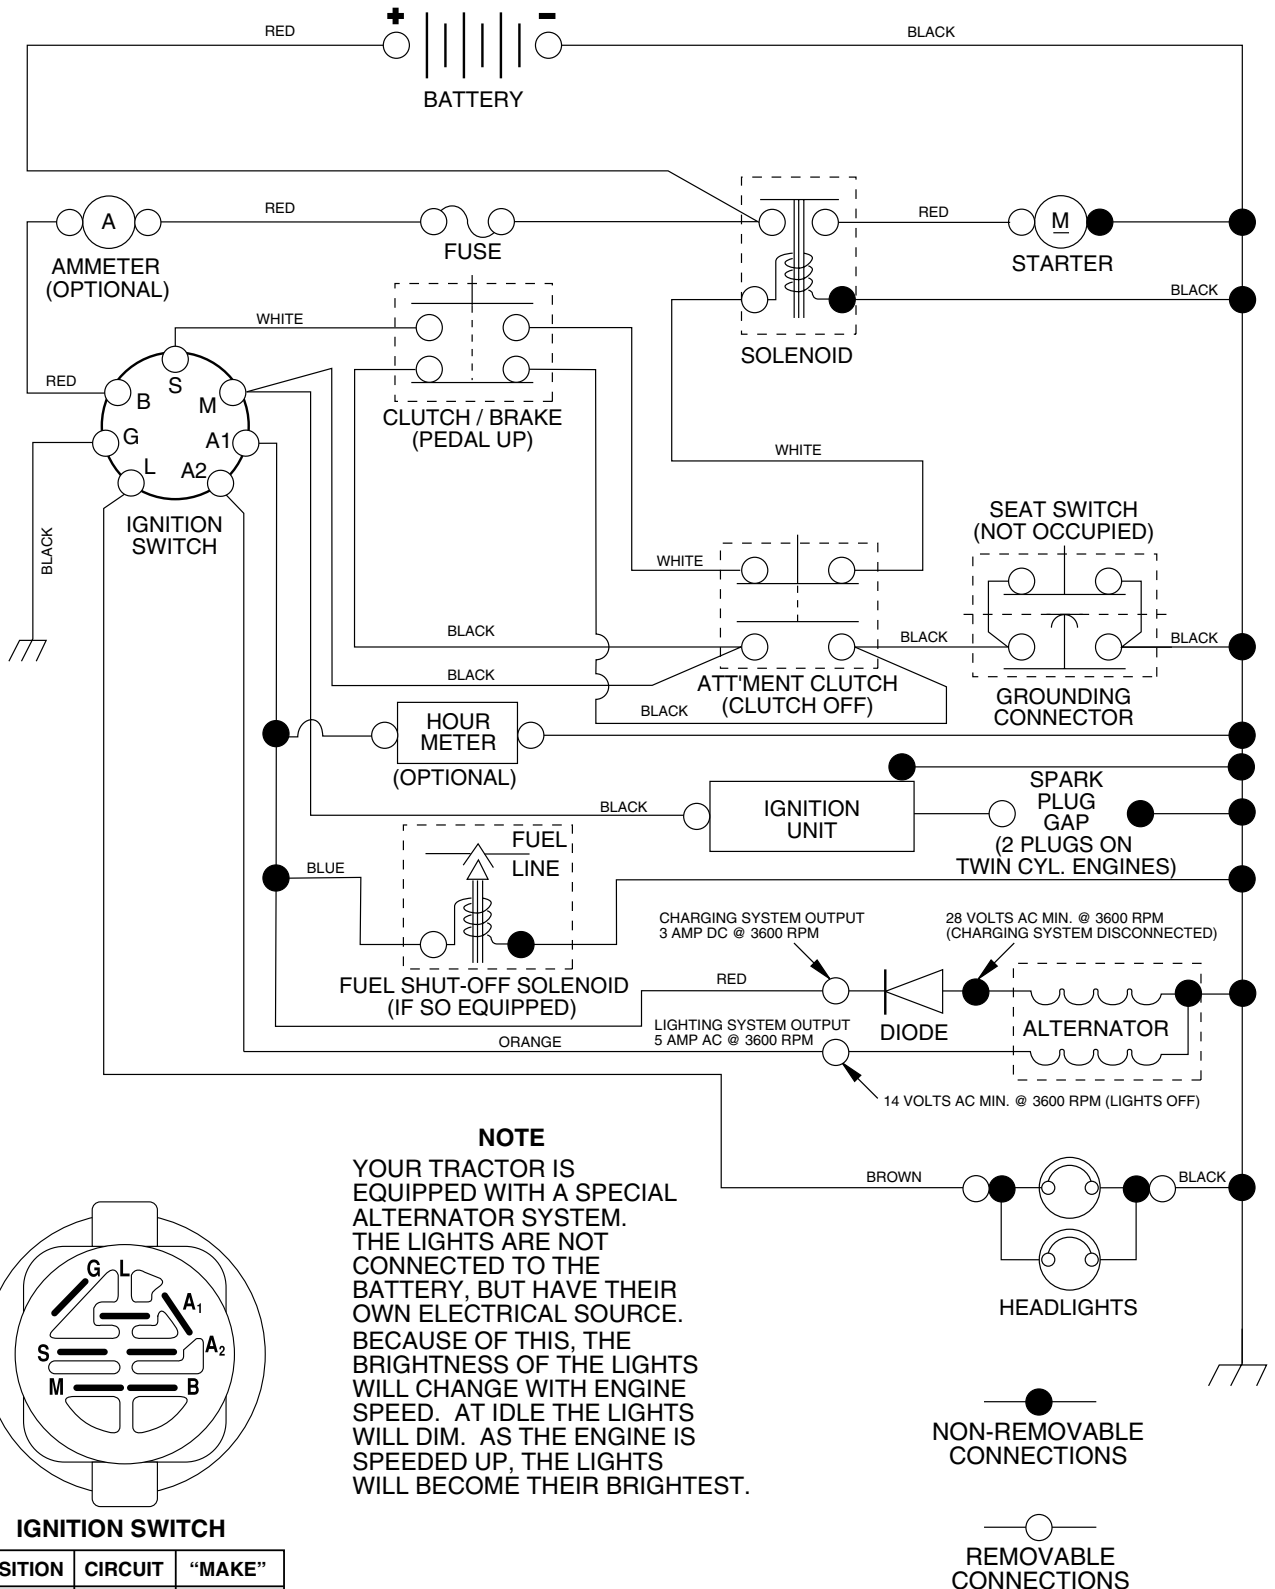

TRACTOR - MODEL NUMBER PR2042 (PPR2042STB), PRODUCT NO. 954 56 84-41 SCHEMATIC

REPAIR PARTS

TRACTOR - MODEL NUMBER PR2042 (PPR2042STB), PRODUCT NO. 954 56 84-41
ELECTRICAL

REPAIR PARTS

TRACTOR - MODEL NUMBER PR2042 (PPR2042STB), PRODUCT NO. 954 56 84-41
ELECTRICAL

NOTE: All component dimensions given in U.S. inches
1 inch = 25.4 mm

REPAIR PARTS

TRACTOR - MODEL NUMBER PR2042 (PPR2042STB), PRODUCT NO. 954 56 84-41
CHASSIS

KEY NO.	PART NO.	DESCRIPTION
1	174619	Chassis
2	176554	Drawbar
3	17060612	Screw 3/8-16 X .75
5	155272	Bumper Hood/Dash
9	168337X012	Dash P/L
10	72140608	Bolt Carriage 3/8-16 x 1
11	174996	Panel Dash Lh
12	145660	Clip Tinnerman
13	172105X010	Panel Dash Rh
14	17490608	Screw Thdrol 3/8 x 16 x 1/2
17	159639X428	Hood LT/PL
18	126938X	Bumper Hood
20	180679	Plate Mtg Battery Fuel Tank Fr
23	124028X	Bushing
24	74780616	Bolt Fin Hex 3/8-16 x 1 Gr 5
25	19131312	Washer 13/32 X 13/16 X 12 Ga
26	73800600	Nut Lock Hex W/Ins 3/8-16 Unc
28	179844	Grille/Lens Asm
29	170472X599	Lens LT/PL
30	169470X428	Fender Footrest Pnt
31	136619	Bracket Fender
33	179716X428	Footrest Pnt Lh
34	179717X428	Footrest Pnt Rh
35	72110606	Bolt Rdhd Sht Sqnk 3/8-16 x 3/4
37	17490508	Screw Thdrol 6/16-18 x 1/2 TYT
38	175710	Bracket Asm Pivot Mower Rear
51	73800400	Nut Lock Hex W/Ins 1/4-20
52	19091416	Washer 9/32 x 7/8 x 16 Ga.
53	144697	Bracjet Grukke Lh
54	161464	Screw Hex Wshd 8-18 x 7/8
55	144696	Bracket Grille Rh
57	74780412	Bolt Hex 1/4-20 x 3/4
58	174930	Duct Air
64	154798	Dash Lower STLT
114	158112	Keeper Belt Rear LH
115	17060620	Screw 3/8-16 x 1-1/4
142	175702	Plate Reinforcement STLT
145	156524	Rod Pivot Chassis/Hood
159	169473X428	Cupholder
206	170165	Bolt Shoulder 5/16-18
207	17670508	Screw Thdrol 5/16-18 x 1/2
208	17670608	Screw Thdrol 3/8-16 x 1/2
211	145212	Nut Hexflange Lock
212	156229	Insert Lens Relect
219	17000512	Screw 5/16-18 x 3/4
---	5479J	Plug BTN. Blk