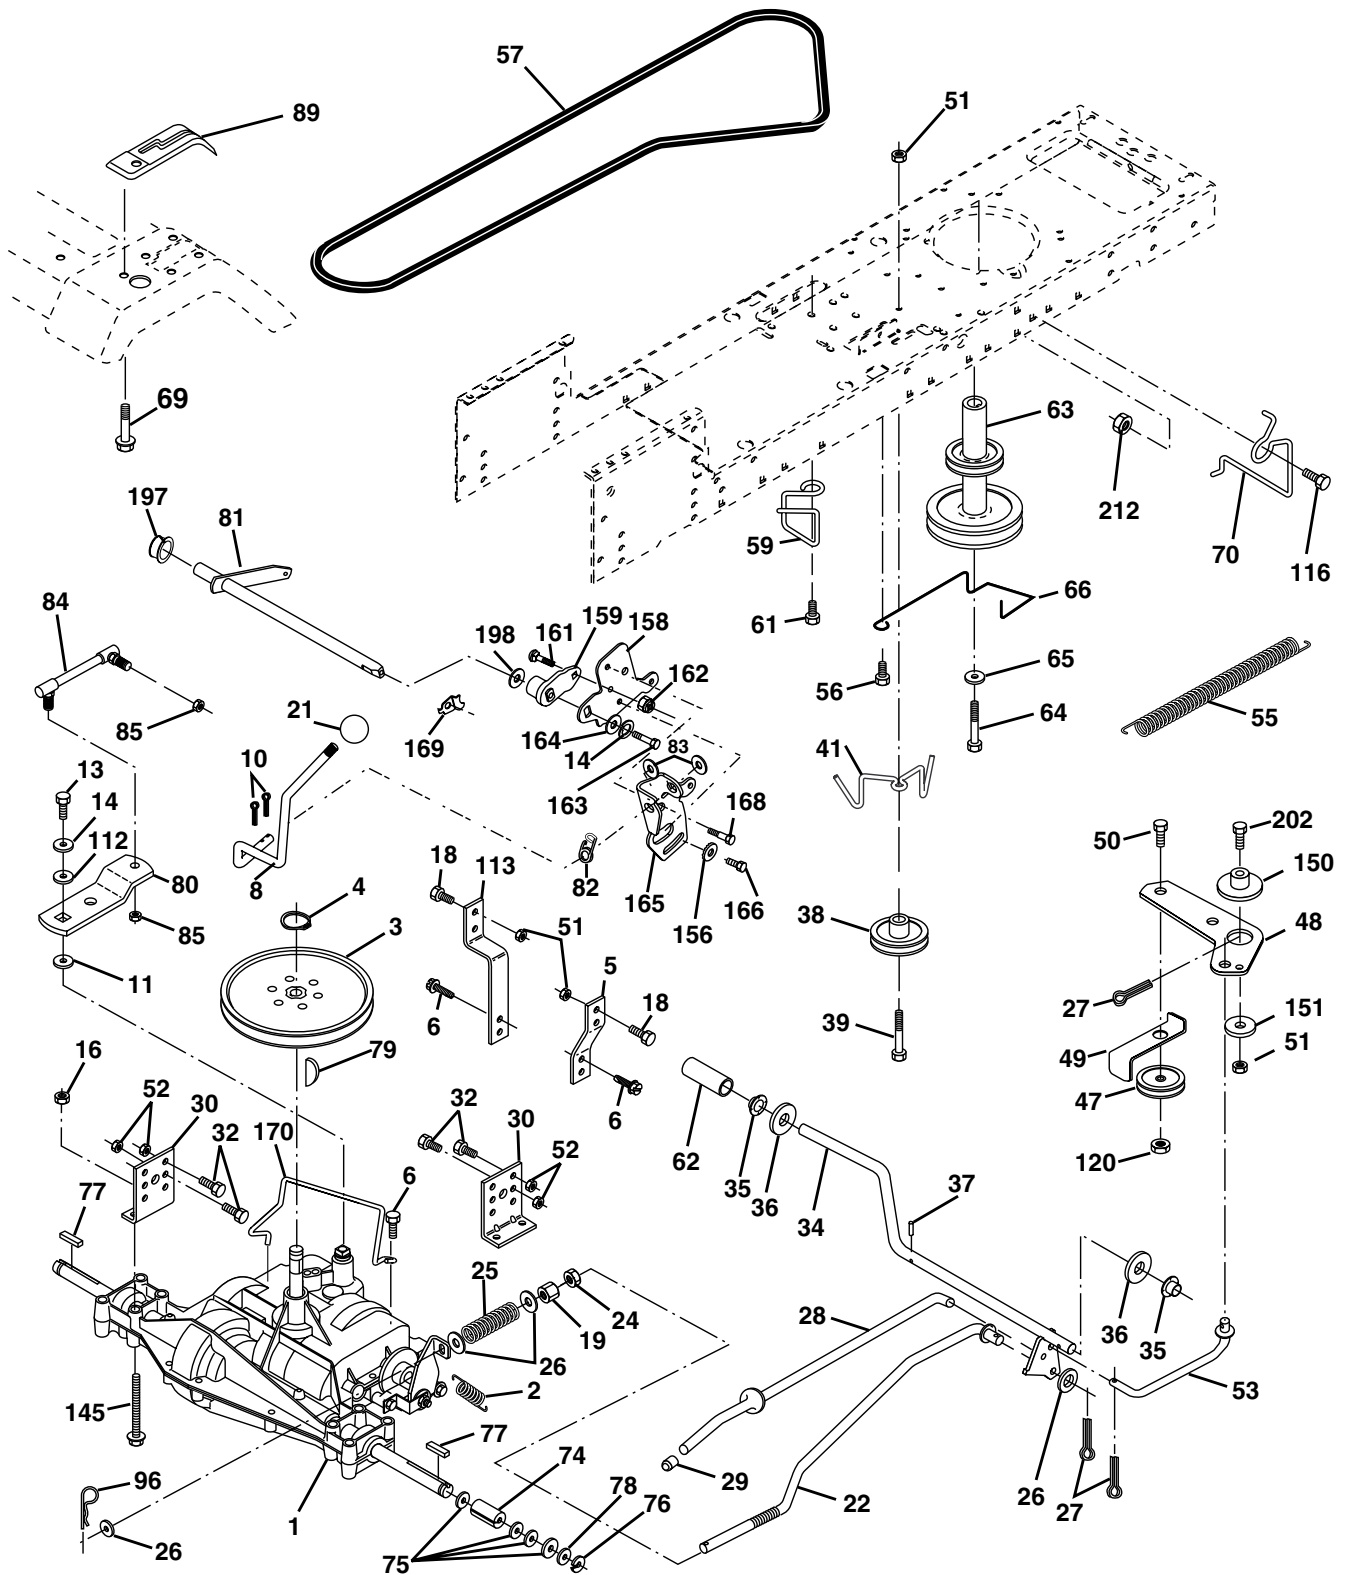

NOTE: All component dimensions given in U.S. inches
1 inch = 25.4 mm

REPAIR PARTS

TRACTOR - MODEL NUMBER PR2042 (PPR2042STB), PRODUCT NO. 954 56 84-41
CHASSIS

KEY NO.	PART NO.	DESCRIPTION
1	174619	Chassis
2	176554	Drawbar
3	17060612	Screw 3/8-16 X .75
5	155272	Bumper Hood/Dash
9	168337X012	Dash P/L
10	72140608	Bolt Carriage 3/8-16 x 1
11	174996	Panel Dash Lh
12	145660	Clip Tinnerman
13	172105X010	Panel Dash Rh
14	17490608	Screw Thdrol 3/8 x 16 x 1/2
17	159639X428	Hood LT/PL
18	126938X	Bumper Hood
20	180679	Plate Mtg Battery Fuel Tank Fr
23	124028X	Bushing
24	74780616	Bolt Fin Hex 3/8-16 x 1 Gr 5
25	19131312	Washer 13/32 X 13/16 X 12 Ga
26	73800600	Nut Lock Hex W/Ins 3/8-16 Unc
28	179844	Grille/Lens Asm
29	170472X599	Lens LT/PL
30	169470X428	Fender Footrest Pnt
31	136619	Bracket Fender
33	179716X428	Footrest Pnt Lh
34	179717X428	Footrest Pnt Rh
35	72110606	Bolt Rdhd Sht Sqnk 3/8-16 x 3/4
37	17490508	Screw Thdrol 6/16-18 x 1/2 TYT
38	175710	Bracket Asm Pivot Mower Rear
51	73800400	Nut Lock Hex W/Ins 1/4-20
52	19091416	Washer 9/32 x 7/8 x 16 Ga.
53	144697	Bracjet Grukke Lh
54	161464	Screw Hex Wshd 8-18 x 7/8
55	144696	Bracket Grille Rh
57	74780412	Bolt Hex 1/4-20 x 3/4
58	174930	Duct Air
64	154798	Dash Lower STLT
114	158112	Keeper Belt Rear LH
115	17060620	Screw 3/8-16 x 1-1/4
142	175702	Plate Reinforcement STLT
145	156524	Rod Pivot Chassis/Hood
159	169473X428	Cupholder
206	170165	Bolt Shoulder 5/16-18
207	17670508	Screw Thdrol 5/16-18 x 1/2
208	17670608	Screw Thdrol 3/8-16 x 1/2
211	145212	Nut Hexflange Lock
212	156229	Insert Lens Relect
219	17000512	Screw 5/16-18 x 3/4
---	5479J	Plug BTN. Blk

NOTE: All component dimensions given in U.S. inches
1 inch = 25.4 mm

REPAIR PARTS

TRACTOR - MODEL NUMBER PR2042 (PPR2042STB), PRODUCT NO. 954 56 84-41
DRIVE

REPAIR PARTS

TRACTOR - MODEL NUMBER PR2042 (PPR2042STB), PRODUCT NO. 954 56 84-41 DRIVE