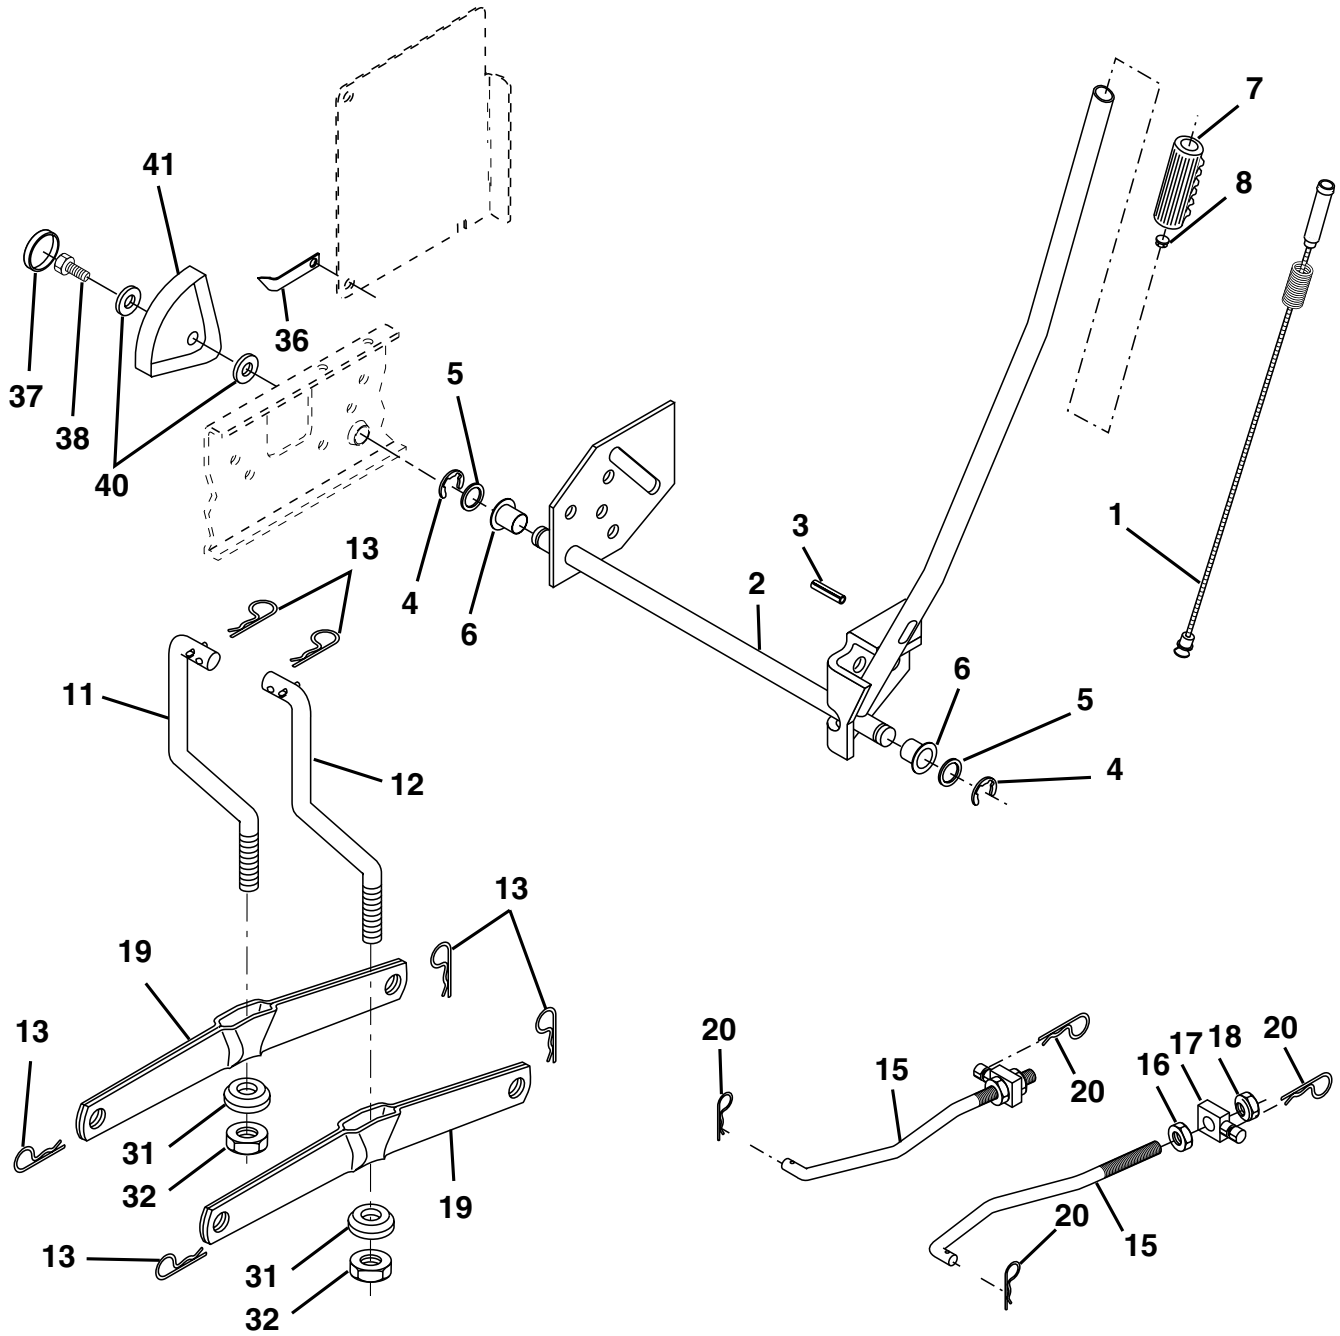

NOTE: All component dimensions given in U.S. inches
1 inch = 25.4 mm

REPAIR PARTS

TRACTOR - MODEL NUMBER PR2042 (PPR2042STB), PRODUCT NO. 954 56 84-41
MOWER LIFT

REPAIR PARTS

TRACTOR - MODEL NUMBER PR2042 (PPR2042STB), PRODUCT NO. 954 56 84-41
MOWER LIFT