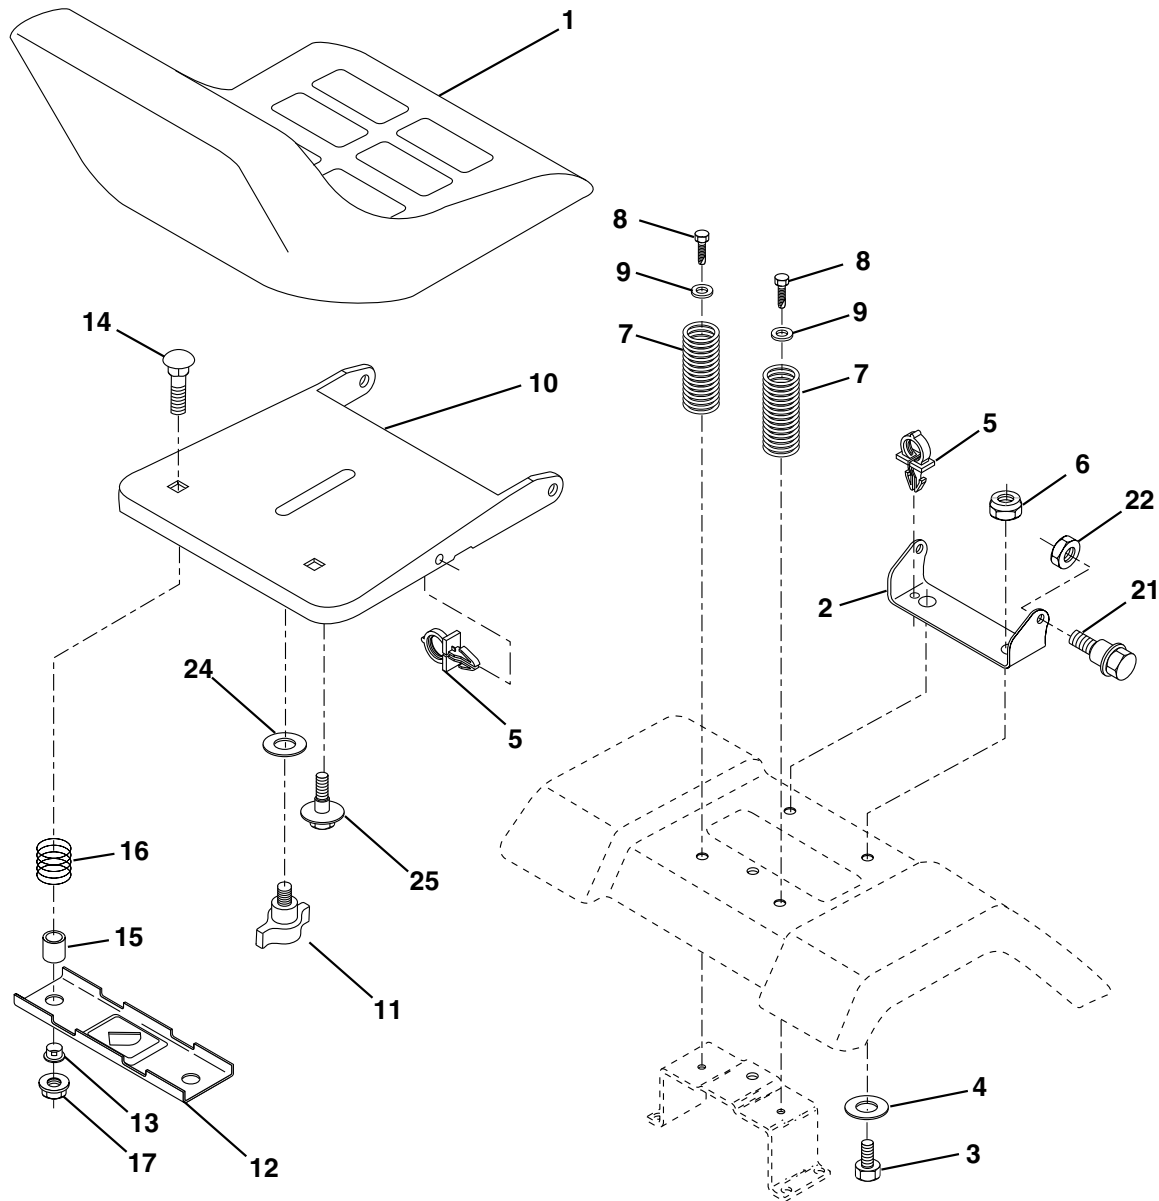

NOTE: All component dimensions given in U.S. inches
1 inch = 25.4 mm

REPAIR PARTS

TRACTOR - MODEL NUMBER PR2042 (PPR2042STB), PRODUCT NO. 954 56 84-41
STEERING ASSEMBLY

REPAIR PARTS

TRACTOR - MODEL NUMBER PR2042 (PPR2042STB), PRODUCT NO. 954 56 84-41 STEERING ASSEMBLY

NOTE: All component dimensions given in U.S. inches
1 inch = 25.4 mm

REPAIR PARTS

TRACTOR - MODEL NUMBER PR2042 (PPR2042STB), PRODUCT NO. 954 56 84-41
SEAT ASSEMBLY

KEY NO.	PART NO.	DESCRIPTION
1	171683	Seat
2	140551	Bracket Pivot Seat 8 720
3	71110616	Bolt Fin Hex 3/8-16unc X 1
4	19131610	Washer 13/32 X 1 X 10 Ga
5	145006	Clip Push-In
6	73800600	Nut Hex w/Ins. 3/8-16 Unc
7	124181X	Spring Seat Cprsn 2 250 Blk Zi
8	17000616	Screw 3/8-16 x 1.5 Smgml
9	19131614	Washer 13/32 X 1 X 14 Ga.
10	174894	Pan Seat
11	166369	Knob Seat
12	121246X	Bracket Mounting Switch