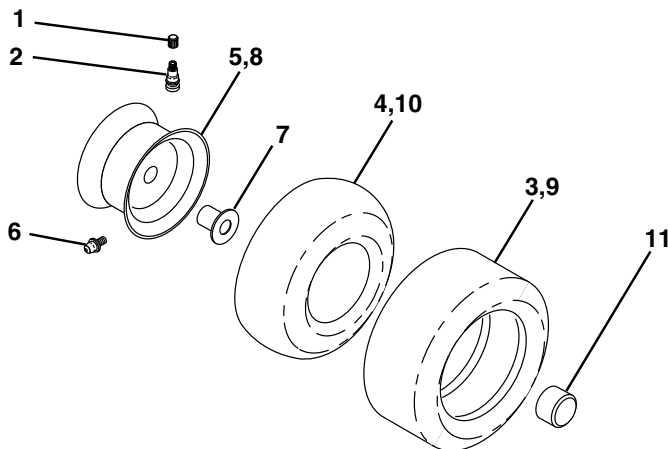

WHEELS AND TIRES

KEY NO.	PART NO.	DESCRIPTION
1	59192	Cap Valve Tire
2	65139	Stem Valve
3	170455	Tire F T 15 X 6 0 - 6 Service
4	59904	Tube Front (Service Item Only)
5	106732X421	Rim Asm 6"front Service
6	278H	Fitting Grease (Front Wheel Only)
7	9040H	Bearing Flange (Front Wheel nly)
8	106108X421	Rim Asm 8"rear Service
9	170456	Tire R T 20x10-8 Service
10	7152J	Tube Rear (Service Item Only)
11	104757X428	Cap Axle Blk 1 50 X 1 00
--	144334	Sealant, Tire (10 oz. Tube)

NOTE: All component dimensions given in U.S. inches
1 inch = 25.4 mm