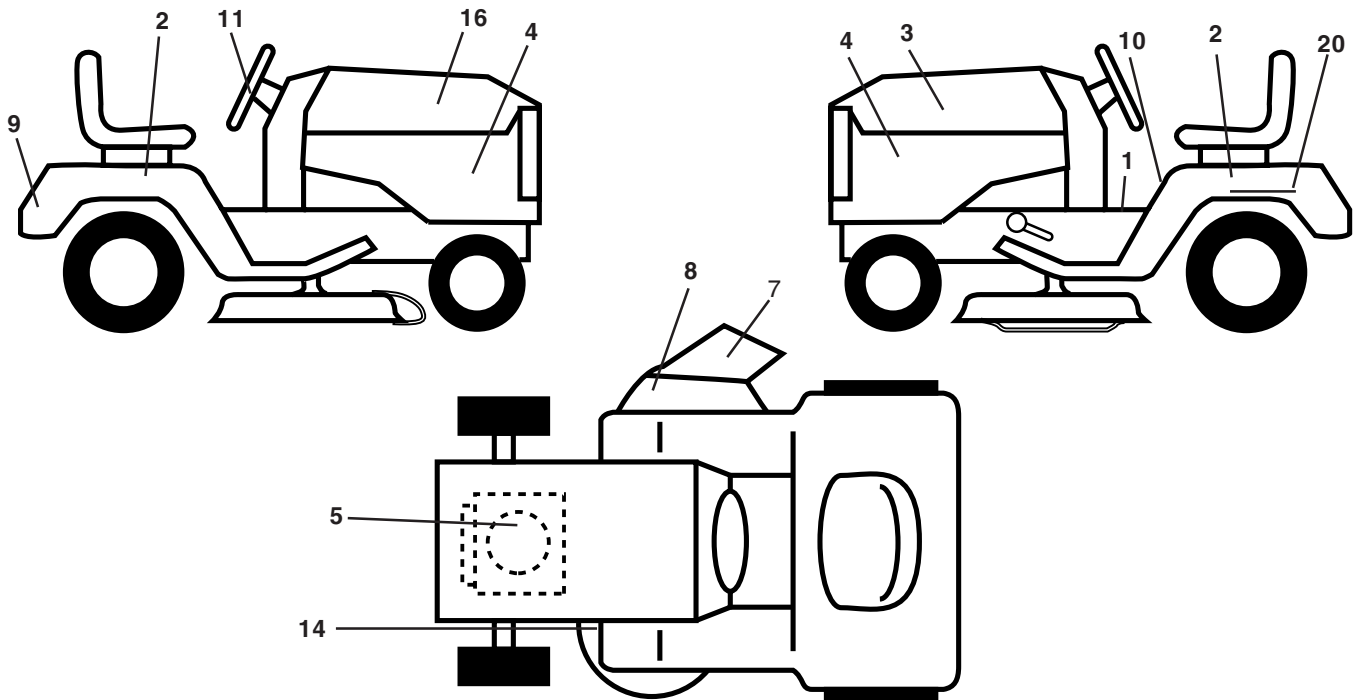

REPAIR PARTS

TRACTOR - MODEL NUMBER PR2042 (PPR2042STB), PRODUCT NO. 954 56 84-41
DECALS

KEY NO.	PART NO.	DESCRIPTION
1	156369	Decal Oper
2	176305	Decal Fender
3	176308	Decal Hood LH
4	177020	Decal Side Panel Logo
5	180710	Decal HP Engine
7	179128	Decal Deck "B" "42"
8	170563	Decal Mower Warn Keep Hand Away
9	172740	Decal Fender Logo
10	157140	Decal Fender Danger E/F

KEY NO.	PART NO.	DESCRIPTION
11	172743	Decal Ins Strg Whl
14	160396	Decal V-Belt Schematic
16	176307	Decal Hood Rh
20	145005	Decal Bat Dan/Psn
--	179769X428	Pad Footrest Rh
--	179768X428	Pad Footrest Lh
--	138311	Decal Handle Lft Height Adjust
--	173587	Decal Fend Reflector Rh
--	173589	Decal Fend Reflector Lh
--	183247	Manual Owner's (English)
--	183248	Manual Owner's (French)