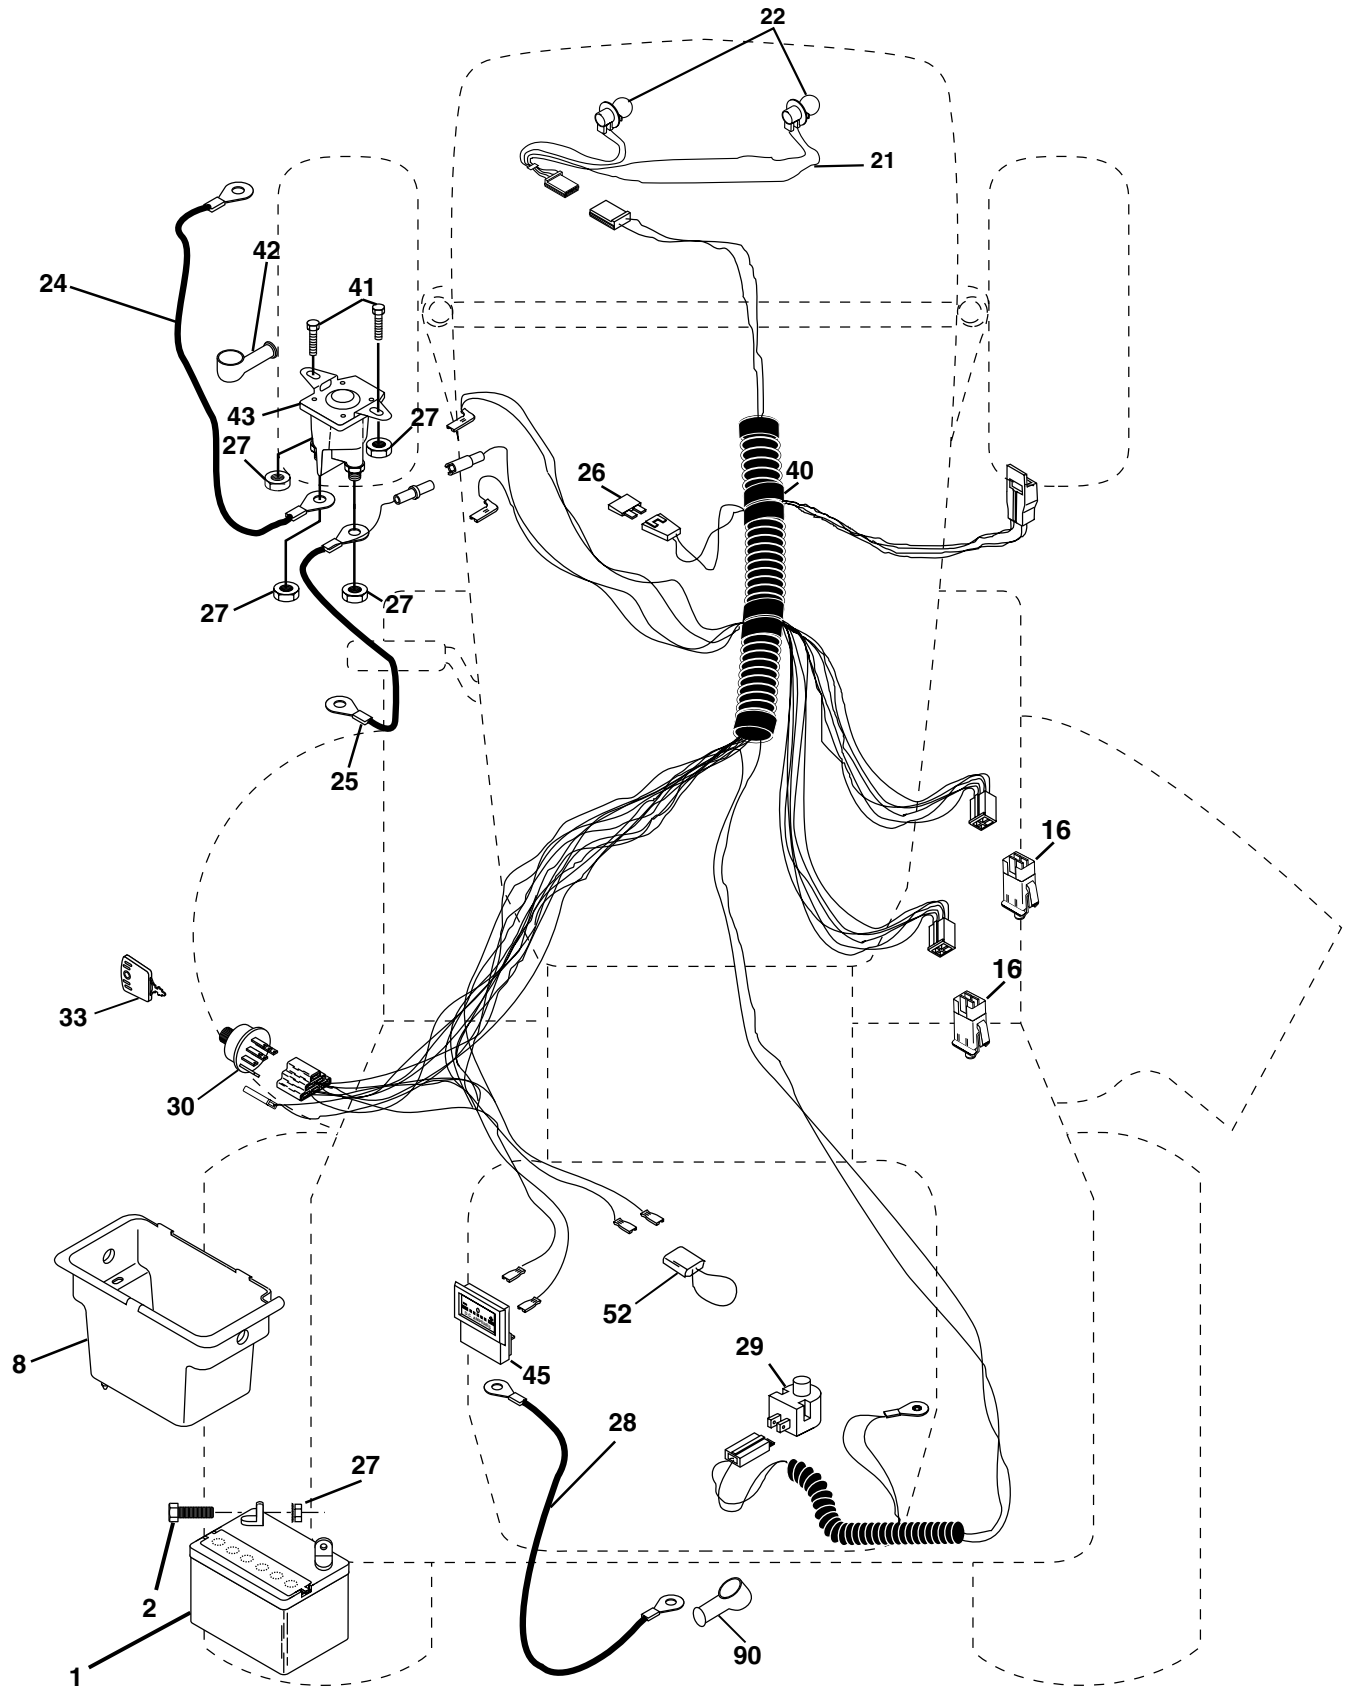

TRACTOR - MODEL NUMBER PR2042 (PPR2042STB), PRODUCT NO. 954 56 84-41 SCHEMATIC

REPAIR PARTS

TRACTOR - MODEL NUMBER PR2042 (PPR2042STB), PRODUCT NO. 954 56 84-41
ELECTRICAL

REPAIR PARTS

TRACTOR - MODEL NUMBER PR2042 (PPR2042STB), PRODUCT NO. 954 56 84-41
ELECTRICAL

NOTE: All component dimensions given in U.S. inches
1 inch = 25.4 mm

REPAIR PARTS

TRACTOR - MODEL NUMBER PR2042 (PPR2042STB), PRODUCT NO. 954 56 84-41
CHASSIS

KEY NO.	PART NO.	DESCRIPTION
1	174619	Chassis
2	176554	Drawbar
3	17060612	Screw 3/8-16 X .75
5	155272	Bumper Hood/Dash
9	168337X012	Dash P/L
10	72140608	Bolt Carriage 3/8-16 x 1
11	174996	Panel Dash Lh
12	145660	Clip Tinnerman
13	172105X010	Panel Dash Rh
14	17490608	Screw Thdrol 3/8 x 16 x 1/2
17	159639X428	Hood LT/PL
18	126938X	Bumper Hood
20	180679	Plate Mtg Battery Fuel Tank Fr
23	124028X	Bushing
24	74780616	Bolt Fin Hex 3/8-16 x 1 Gr 5
25	19131312	Washer 13/32 X 13/16 X 12 Ga
26	73800600	Nut Lock Hex W/Ins 3/8-16 Unc
28	179844	Grille/Lens Asm
29	170472X599	Lens LT/PL
30	169470X428	Fender Footrest Pnt
31	136619	Bracket Fender
33	179716X428	Footrest Pnt Lh
34	179717X428	Footrest Pnt Rh
35	72110606	Bolt Rdhd Sht Sqnk 3/8-16 x 3/4
37	17490508	Screw Thdrol 6/16-18 x 1/2 TYT
38	175710	Bracket Asm Pivot Mower Rear
51	73800400	Nut Lock Hex W/Ins 1/4-20
52	19091416	Washer 9/32 x 7/8 x 16 Ga.
53	144697	Bracjet Grukke Lh
54	161464	Screw Hex Wshd 8-18 x 7/8
55	144696	Bracket Grille Rh
57	74780412	Bolt Hex 1/4-20 x 3/4
58	174930	Duct Air
64	154798	Dash Lower STLT
114	158112	Keeper Belt Rear LH
115	17060620	Screw 3/8-16 x 1-1/4
142	175702	Plate Reinforcement STLT
145	156524	Rod Pivot Chassis/Hood
159	169473X428	Cupholder
206	170165	Bolt Shoulder 5/16-18
207	17670508	Screw Thdrol 5/16-18 x 1/2
208	17670608	Screw Thdrol 3/8-16 x 1/2
211	145212	Nut Hexflange Lock
212	156229	Insert Lens Relect
219	17000512	Screw 5/16-18 x 3/4
---	5479J	Plug BTN. Blk