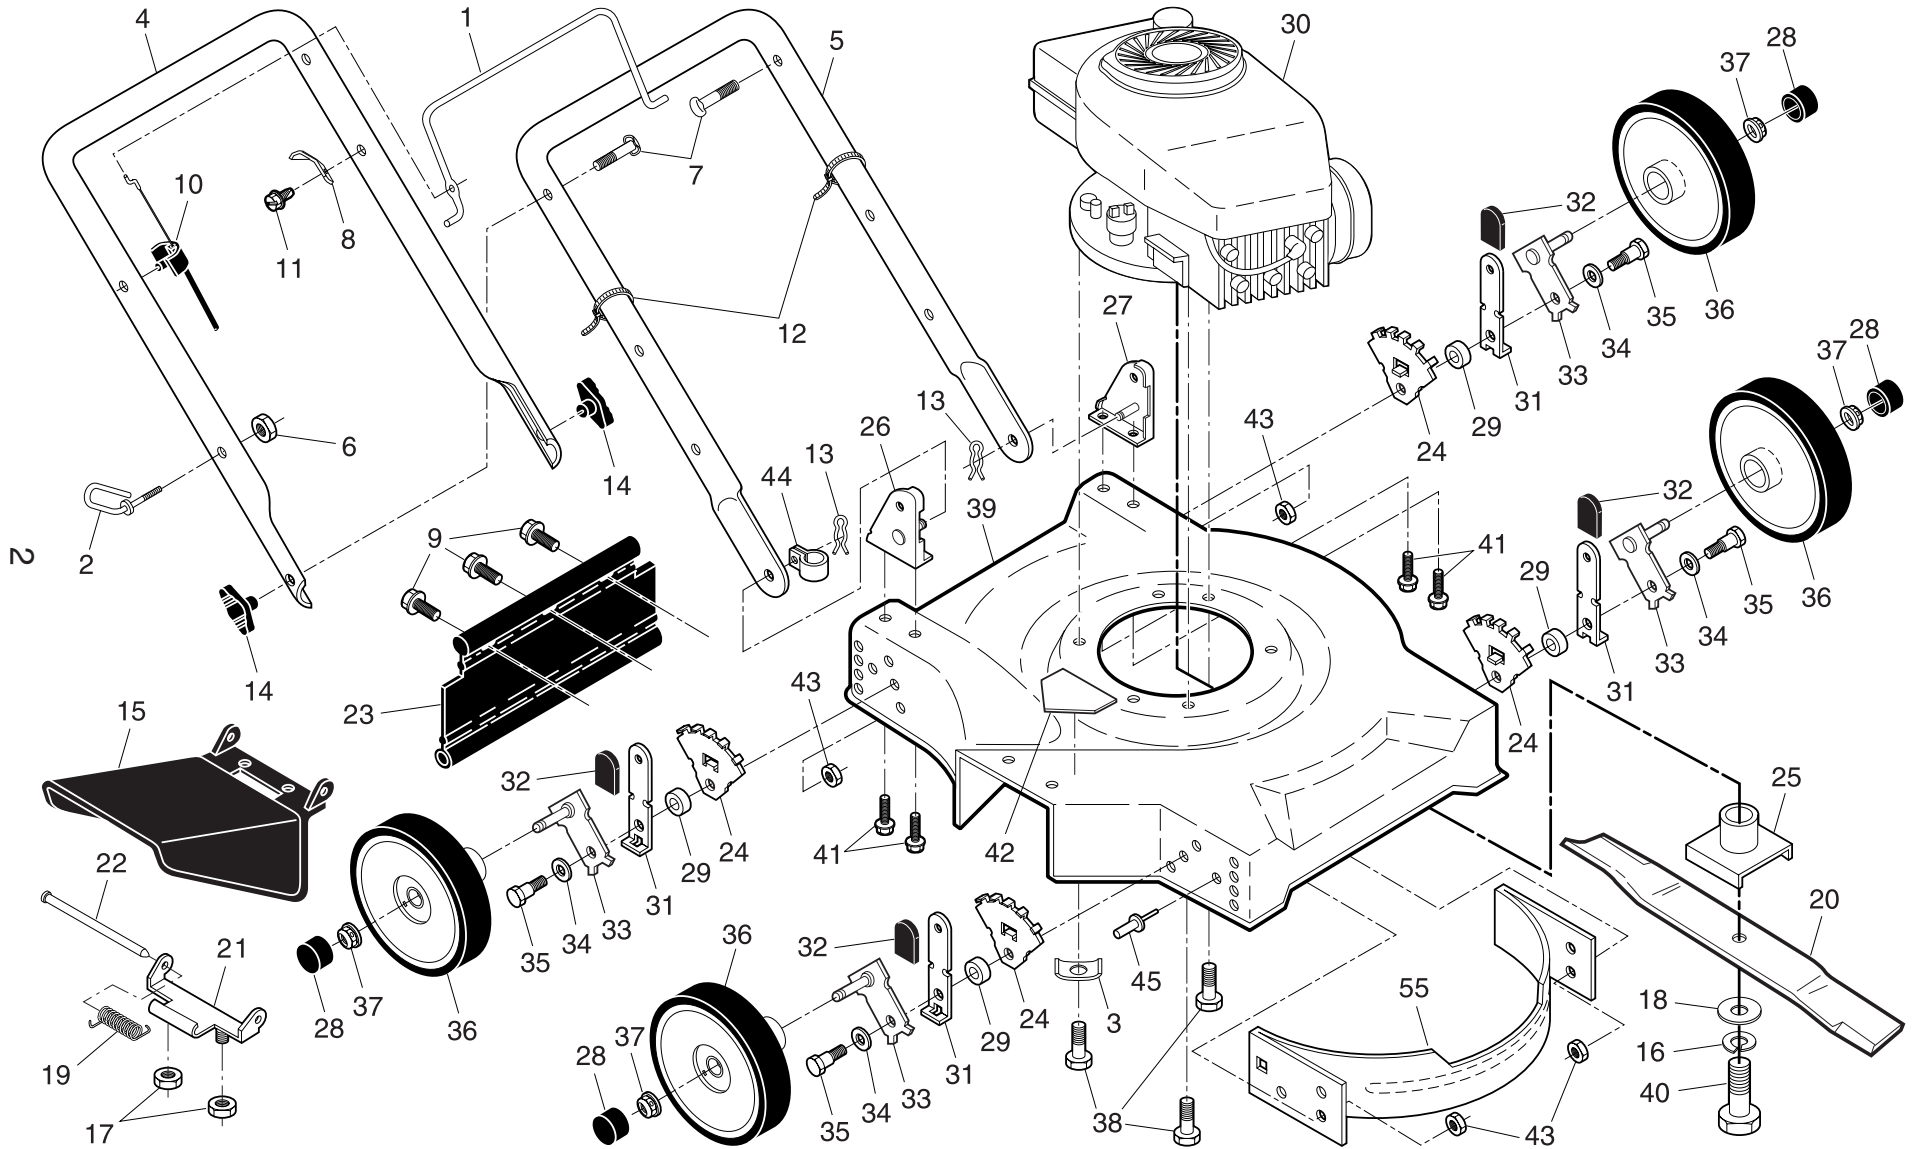

ROTARY LAWN MOWER - - MODEL NUMBER **PO4TN20S** (MFG. ID. NUMBER 96112001600)

ROTARY LAWN MOWER - - MODEL NUMBER **PO4TN20S** (MFG. ID. NUMBER 96112001600)

KEY NO.	PART NO.	DESCRIPTION	KEY NO.	PART NO.	DESCRIPTION
1	194176X428	Control Bar	26	170345X479	Handle Bracket, RH
2	179585	Rope Guide	27	170346X479	Handle Bracket, LH
3	851201X004	Washer, Engine	28	800090	Hubcap
4	194180X479	Upper Handle	29	146630	Spacer
5	151590X479	Lower Handle	30	---	Engine, Tecumseh, Model Number LV148EA (For engine service and replacement parts, call Tecumseh Products at 1-800-558-5402)
6	132004	Locknut, Hex 1/4-20			
7	191574	Handle Bolt 5/16-18			
8	850733X004	Up-Stop Bracket	31	700331X004	Selector Spring
9	189241	Screw, Hex Washer Head #10-24 x 1/2	32	87877	Selector Knob
10	164322	Engine Zone Control Cable	33	145935X479	Axle Arm Assembly
11	750634	Nut, Hex	34	62335	Washer, Belleville 1/2
12	66426	Wire Tie	35	142748	Shoulder Bolt
13	51793	Hairpin Cotter	36	700263	Wheel & Tire Assembly
14	189713X428	Handle Knob	37	83923	Locknut 3/8-16
15	752052	Discharge Deflector	38	150406	Hex Head Thread Rolling Screw 3/8-16 x 1
16	850263	Helical Lockwasher 3/8	39	168470	Kit, Mower Housing
17	73800400	Nut, Hex 1/4-20	40	851084	Screw, Hex Head 3/8-24 x 1-3/8 Grade 8
18	851074	Hardened Washer	41	149741	Screw 5/16-18 x 3/4
19	851855	Torsion Spring	42	107339X	Danger Decal
20	145106	20" Blade	43	751592	Locknut 3/8-16
21	88602	Bracket, Hinge	44	192770	Clip, Cable
22	150215	Hinge Rod	45	128415	Rivet
23	189240	Rear Skirt	--	162300	Warning Decal (not shown)
24	750085X007	Bracket, Wheel Adjusting	--	193732	Operator's Manual, English
25	850977	Blade Adapter	--	193734	Operator's Manual, French
			--	197093	Repair Parts Manual, English / French

NOTE: All component dimensions given in U.S. inches. 1 inch = 25.4 mm.

IMPORTANT: Use only Original Equipment Manufacturer (O.E.M.) replacement parts. Failure to do so could be hazardous, damage your lawn mower and void your warranty.