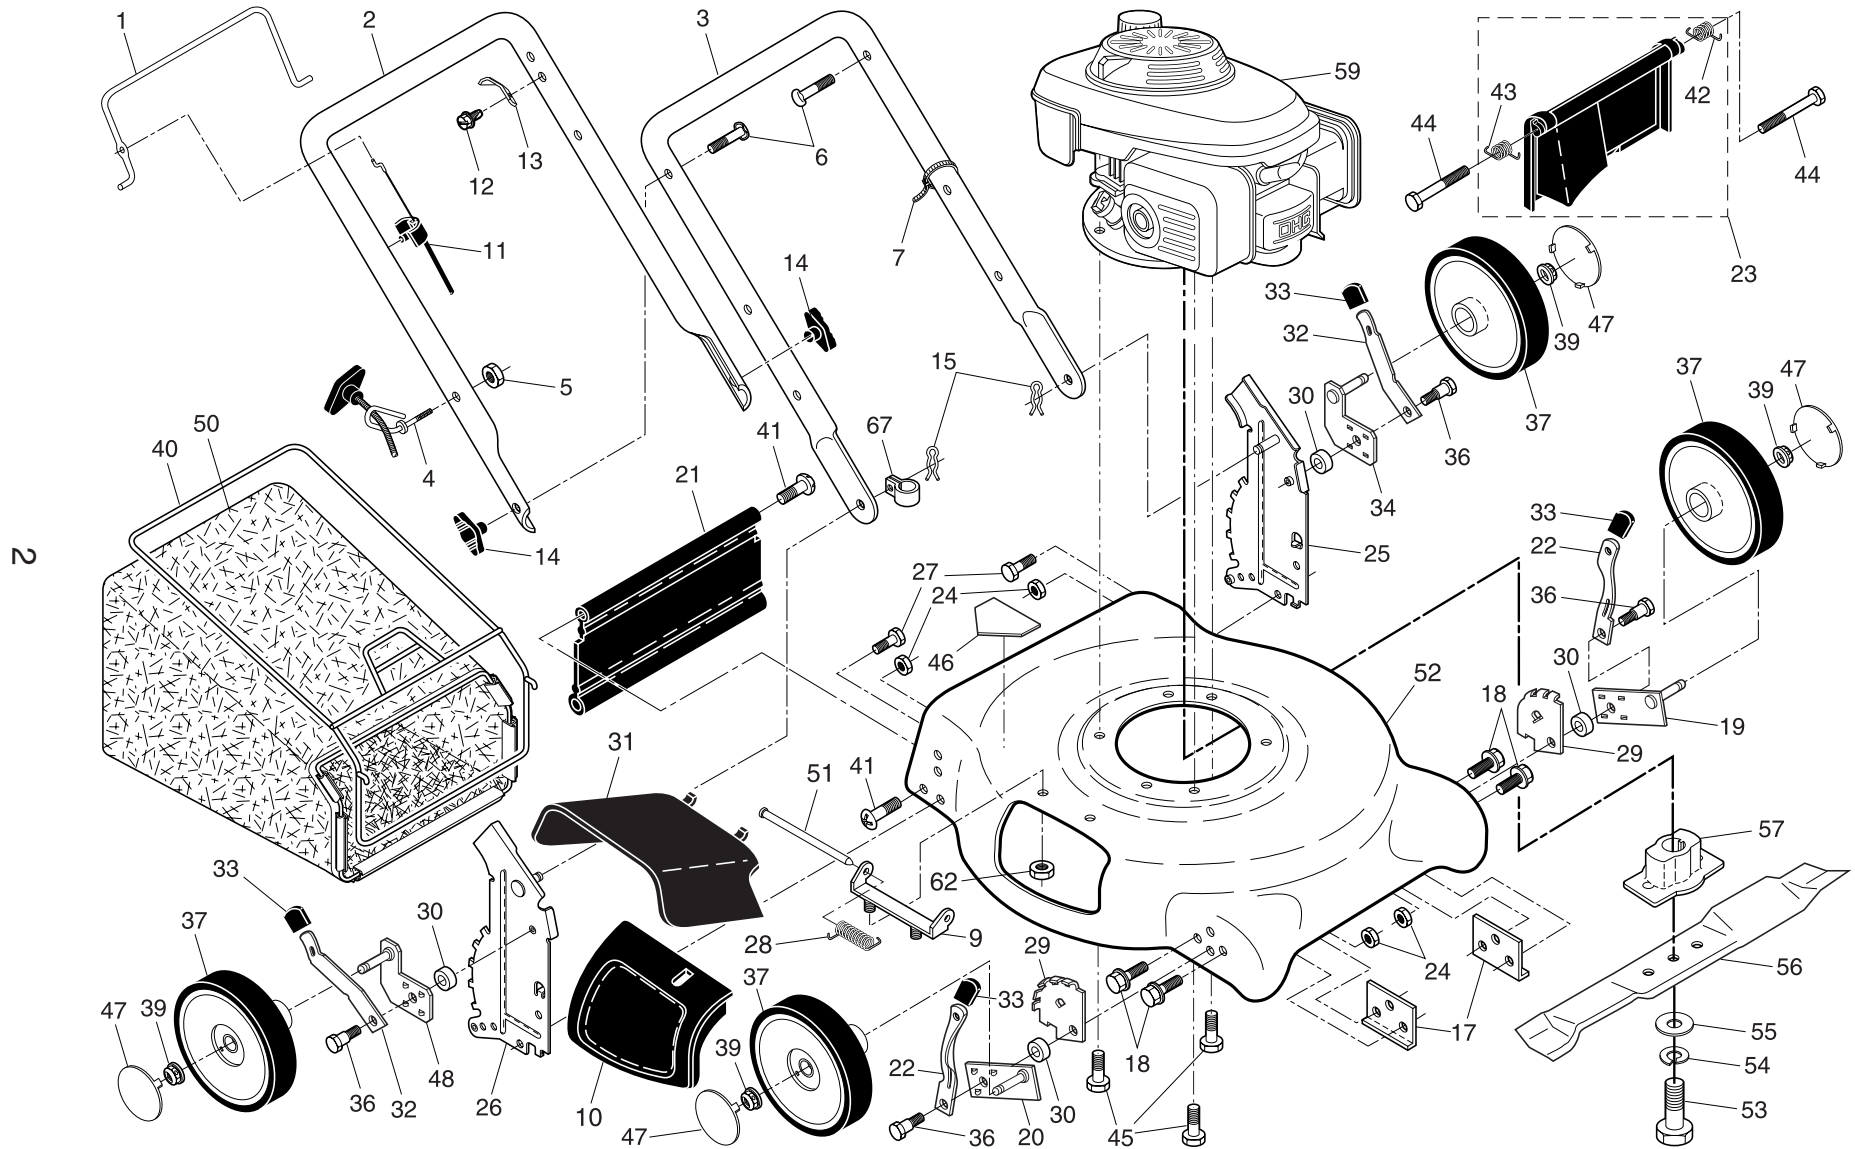

ROTARY LAWN MOWER - - MODEL NUMBER PR55N21C (MFG. ID. NUMBER 96132000300)

ROTARY LAWN MOWER - - MODEL NUMBER PR55N21C (MFG. ID. NUMBER 96132000300)

KEY NO.	PART NO.	DESCRIPTION	KEY NO.	PART NO.	DESCRIPTION
1	194177X428	Control Bar	36	160828	Shoulder Bolt 5/16-18
2	194179X479	Upper Handle	37	170262	Wheel & Tire Assembly
3	169708X479	Lower Handle	39	83923	Flanged Locknut, Hex
4	179585	Rope Guide	40	194759	Grassbag
5	132004	Nut, Hex	41	88652	Hinge Screw
6	191574	Handle Bolt	42	165766	Spring, Rear Door, LH
7	66426	Wire Tie	43	165767	Spring, Rear Door, RH
9	154132	Hinge Bracket	44	184193	Bolt, Rear Door
10	165754	Mulcher Door	45	150406	Hex Head Thread Rolling Screw 3/8-16 x 1
11	183281	Cable, Engine Zone Control	46	107339X	Danger Decal
12	750634	Hex Washer Head Screw	47	77400	Hubcap
13	86899X004	Up-Stop Bracket	48	186575X004	Axle Arm Assembly, Rear, RH
14	189713X428	Knob, Handle	50	188813	Frame, Grassbag
15	51793	Hairpin Cotter	51	147286	Rod, Hinge
17	165946X479	Support Bracket	52	174161	Kit, Lawn Mower Housing (Includes Key Numbers 17, 18 and 46)
18	17600406	Screw	53	851084	Hex Head Screw 3/8-24 x 1-3/8 Grade 8
19	186577X004	Axle Arm Assembly, Front, LH	54	850263	Helical Lockwasher
20	186578X004	Axle Arm Assembly, Front, RH	55	851074	Hardened Washer
21	188987	Rear Skirt	56	189028	21" Blade
22	168360X004	Selector Spring, Front	57	184590	Blade Adapter
23	186612	Kit, Rear Door Assembly (Includes Springs)	59	- - -	Engine, Honda, Model Number GCV160 (For engine service and replacement parts, call Honda Engines at 1-800-426-7701)
24	73930500	Locknut, Hex 5/16-18			
25	166111X479	Handle Bracket Assembly, LH	62	73800400	Nut, Hex
26	166112X479	Handle Bracket Assembly, RH	67	192770	Clip, Cable
27	17600406	Screw 1/4-20 x 3/8	--	162300	Warning Decal (not shown)
28	152124	Spring, Hinge	--	193732	Operator's Manual, English
29	160835X007	Wheel Adjusting Bracket, Front	--	192734	Operator's Manual, French
30	183901	Spacer	--	194576	Repair Parts Manual, English / French
31	165760	Discharge Deflector			
32	169421X004	Selector Spring, Rear			
33	170143	Selector Knob			
34	186576X004	Axle Arm Assembly, Rear, LH			

NOTE: All component dimensions given in U.S. inches.
1 inch = 25.4 mm

IMPORTANT: Use only Original Equipment Manufacturer (O.E.M.) replacement parts. Failure to do so could be hazardous, damage your lawn mower and void your warranty.