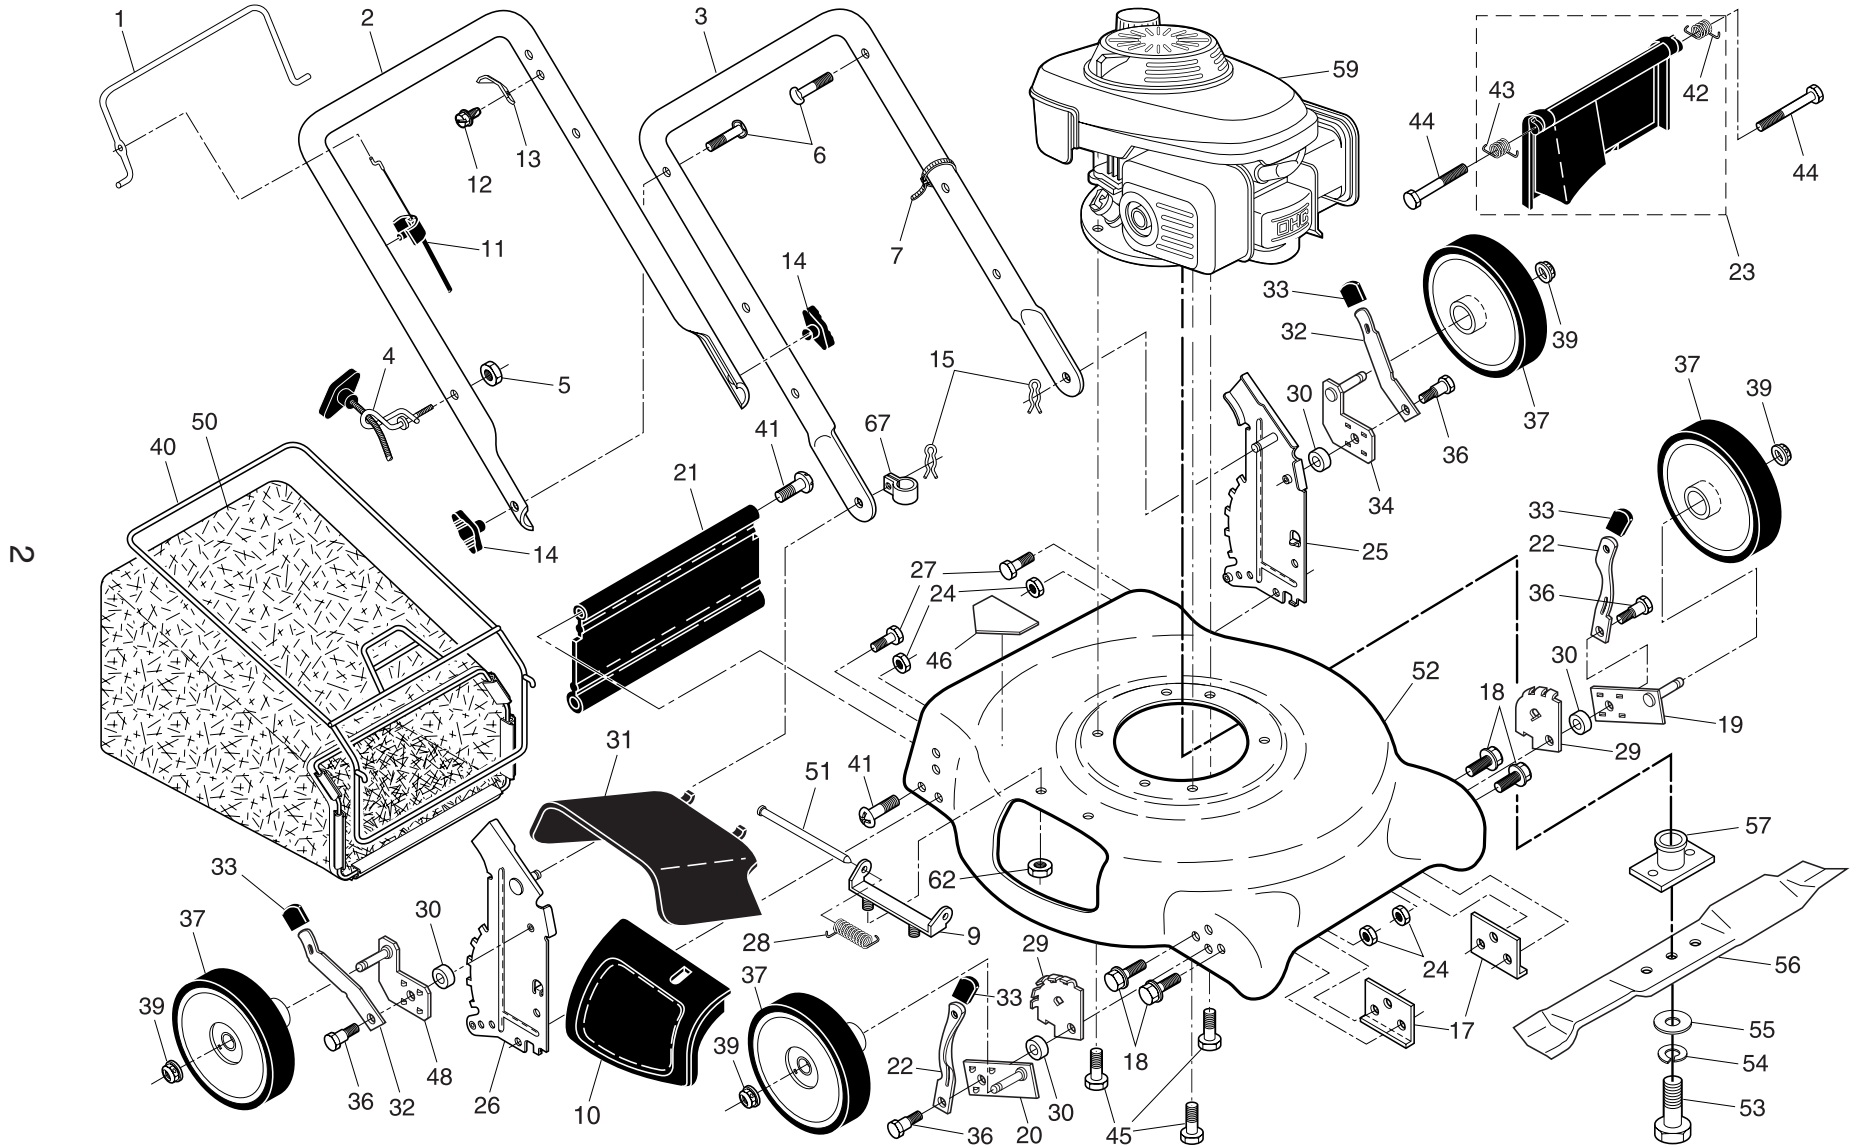

ROTARY LAWN MOWER - - MODEL NUMBER PR55N21C (MFG. ID. NUMBER 96132000302)

ROTARY LAWN MOWER - - MODEL NUMBER **PR55N21C** (MFG. ID. NUMBER 96132000302)

KEY NO.	PART NO.	DESCRIPTION	KEY NO.	PART NO.	DESCRIPTION
1	194177X428	Control Bar	33	87877	Selector Knob
2	194179X479	Upper Handle	34	186576X004	Axle Arm Assembly, Rear, LH
3	169708X479	Lower Handle	36	160828	Shoulder Bolt 5/16-18
4	194788	Rope Guide	37	193909X421	Wheel & Tire Assembly
5	132004	Nut, Hex	39	83923	Flanged Locknut, Hex
6	191574	Handle Bolt	40	402291	Grassbag
7	66426	Wire Tie	41	88652	Hinge Screw
9	154132	Hinge Bracket	42	165766	Spring, Rear Door, LH
10	165754	Mulcher Door	43	165767	Spring, Rear Door, RH
11	183281	Cable, Engine Zone Control	44	184193	Bolt, Rear Door
12	750634	Hex Washer Head Screw	45	150406	Hex Head Thread Rolling Screw 3/8-16 x 1
13	86899X004	Up-Stop Bracket	46	107339X	Danger Decal
14	189713X428	Knob, Handle	48	186575X004	Axle Arm Assembly, Rear, RH
15	51793	Hairpin Cotter	50	194642	Frame, Grassbag
17	165946X479	Support Bracket	51	147286	Rod, Hinge
18	17600406	Screw	52	174161	Kit, Lawn Mower Housing (Includes Key Numbers 17, 18 and 46)
19	186577X004	Axle Arm Assembly, Front, LH	53	851084	Hex Head Screw 3/8-24 x 1-3/8 Grade 8
20	186578X004	Axle Arm Assembly, Front, RH	54	850263	Helical Lockwasher
21	188987	Rear Skirt	55	851074	Hardened Washer
22	168360X004	Selector Spring, Front	56	189028	21" Blade
23	186612	Kit, Rear Door Assembly (Includes Springs)	57	193707	Blade Adapter
24	73930500	Locknut, Hex 5/16-18	59	- - -	Engine, Honda, Model Number GCV160 (For engine service and replacement parts, call Honda Engines at 1-800-426-7701)
25	166111X479	Handle Bracket Assembly, LH	62	73800400	Nut, Hex
26	166112X479	Handle Bracket Assembly, RH	67	197991	Clip, Cable
27	17600406	Screw 1/4-20 x 3/8	- -	162300	Warning Decal (not shown)
28	152124	Spring, Hinge	- -	193732	Operator's Manual, English
29	160835X007	Wheel Adjusting Bracket, Front	- -	193734	Operator's Manual, French
30	183901	Spacer	- -	404208	Repair Parts Manual, English / French
31	165760	Discharge Deflector			
32	169421X004	Selector Spring, Rear			

NOTE: All component dimensions given in U.S. inches. 1 inch = 25.4 mm.

IMPORTANT: Use only Original Equipment Manufacturer (O.E.M.) replacement parts. Failure to do so could be hazardous, damage your lawn mower and void your warranty.